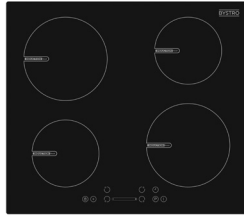

BYS-GOG90BK

Black

CERAMIC BUILT-IN HOBS

Ferrara

Built-in Ceramic Hob
5 Cooking Zones
Safety Switch off
9 Cooking Levels
Timer
Child Lock
Touch Control
Residual Heat Indicator
L900 x W510 x H55 mm

BYS-CH90BK

Black

Ferrara

Built-In Ceramic Hob
4 Cooking Zones
Safety Switch off
Timer
Child Lock
Touch Control
Residual Heat Indicator
L590 x W520 x H47.5 mm

BYS-CH60BK

Black

Ferrara

Built-in Ceramic Hob
2 Cooking Zones
Timer
Child Lock
Touch Control
L290 x W520 x H47.5 mm

BYS-CH30BK

Black

Ferrara
 Built-in Induction Hob
 4 Cooking Zones
 Safety Switch off
 Boost Cooking
 Timer
 Slider Touch Control
 Residual Heat Indicator
 L590 x W520 x H56 mm

BYS-IH60BK

Black

Ferrara
 Built-in Induction Hob
 5 Cooking Zones
 Safety Switch off
 Boost Cooking
 Timer
 Child Lock
 Touch Control
 L890 x W520 x H56 mm

BYS-IH90BK

Black

BUILT-IN MICROWAVE OVENS

Turin

Built-in Microwave Oven
 25 Litre Capacity
 Touch Button Control
 Push Open Door
 5 Microwave Power Levels
 30 Seconds Quick Start
 Child Safety Lock
 Stainless Steel Face
 L560 x W500 x H380 mm