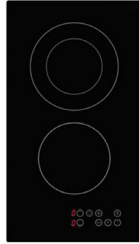

BYS-GOG90BK

Black

CERAMIC BUILT-IN HOBS

Ferrara

Built-in Ceramic Hob
5 Cooking Zones
Safety Switch off
9 Cooking Levels
Timer
Child Lock
Touch Control
Residual Heat Indicator
L900 x W510 x H55 mm

BYS-CH90BK

Black

Ferrara

Built-In Ceramic Hob
4 Cooking Zones
Safety Switch off
Timer
Child Lock
Touch Control
Residual Heat Indicator
L590 x W520 x H47.5 mm

BYS-CH60BK

Black

Ferrara

Built-in Ceramic Hob
2 Cooking Zones
Timer
Child Lock
Touch Control
L290 x W520 x H47.5 mm

BYS-CH30BK

Black

Ferrara
 Built-in Induction Hob
 4 Cooking Zones
 Safety Switch off
 Boost Cooking
 Timer
 Slider Touch Control
 Residual Heat Indicator
 L590 x W520 x H56 mm

BYS-IH60BK

Black

Ferrara
 Built-in Induction Hob
 5 Cooking Zones
 Safety Switch off
 Boost Cooking
 Timer
 Child Lock
 Touch Control
 L890 x W520 x H56 mm

BYS-IH90BK

Black

BUILT-IN MICROWAVE OVENS

Turin

Built-in Microwave Oven
 25 Litre Capacity
 Touch Button Control
 Push Open Door
 5 Microwave Power Levels
 30 Seconds Quick Start
 Child Safety Lock
 Stainless Steel Face
 L560 x W500 x H380 mm