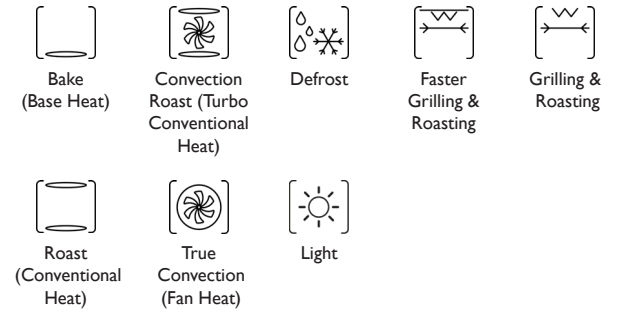

BYS-O90EBK

Black