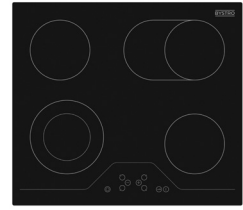

BYS-GOG90BK

Black

CERAMIC BUILT-IN HOBS

Ferrara

Built-in Ceramic Hob
5 Cooking Zones
Safety Switch off
9 Cooking Levels
Timer
Child Lock
Touch Control
Residual Heat Indicator
L900 x W510 x H55 mm

BYS-CH90BK

Black

Ferrara

Built-In Ceramic Hob
4 Cooking Zones
Safety Switch off
Timer
Child Lock
Touch Control
Residual Heat Indicator
L590 x W520 x H47.5 mm

BYS-CH60BK

Black

Ferrara

Built-in Ceramic Hob
2 Cooking Zones
Timer
Child Lock
Touch Control
L290 x W520 x H47.5 mm

BYS-CH30BK

Black

Ferrara
 Built-in Induction Hob
 4 Cooking Zones
 Safety Switch off
 Boost Cooking
 Timer
 Slider Touch Control
 Residual Heat Indicator
 L590 x W520 x H56 mm

BYS-IH60BK

Black

Ferrara
 Built-in Induction Hob
 5 Cooking Zones
 Safety Switch off
 Boost Cooking
 Timer
 Child Lock
 Touch Control
 L890 x W520 x H56 mm