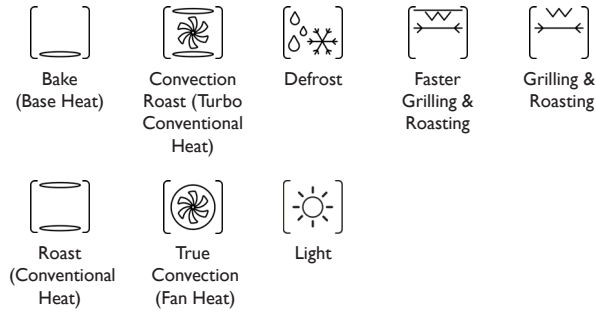

BUILT-IN ELECTRIC OVENS

Turin
Built-in Multifunction Oven
8 Functions
120 Litre Capacity
with Digital Timer
with Rotisserie
Energy Class A
Double Glass Door
L895 x W558 x H595 mm

Ferrara
Built-in Multifunction Oven
8 Functions
120 Litre Capacity
with Digital Timer
with Rotisserie
Energy Class A
Double Glass Door
L895 x W558 x H595 mm

BYS-O90ESS

Stainless Steel