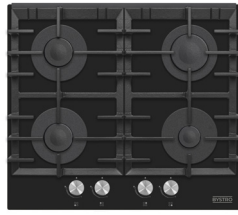

BUILT-IN GAS HOBS

Ferrara
Built-in Gas on Glass Hob
4 Burners
Cast Iron
Safety Device
Automatic Ignition
L594 x W523 x H44 mm