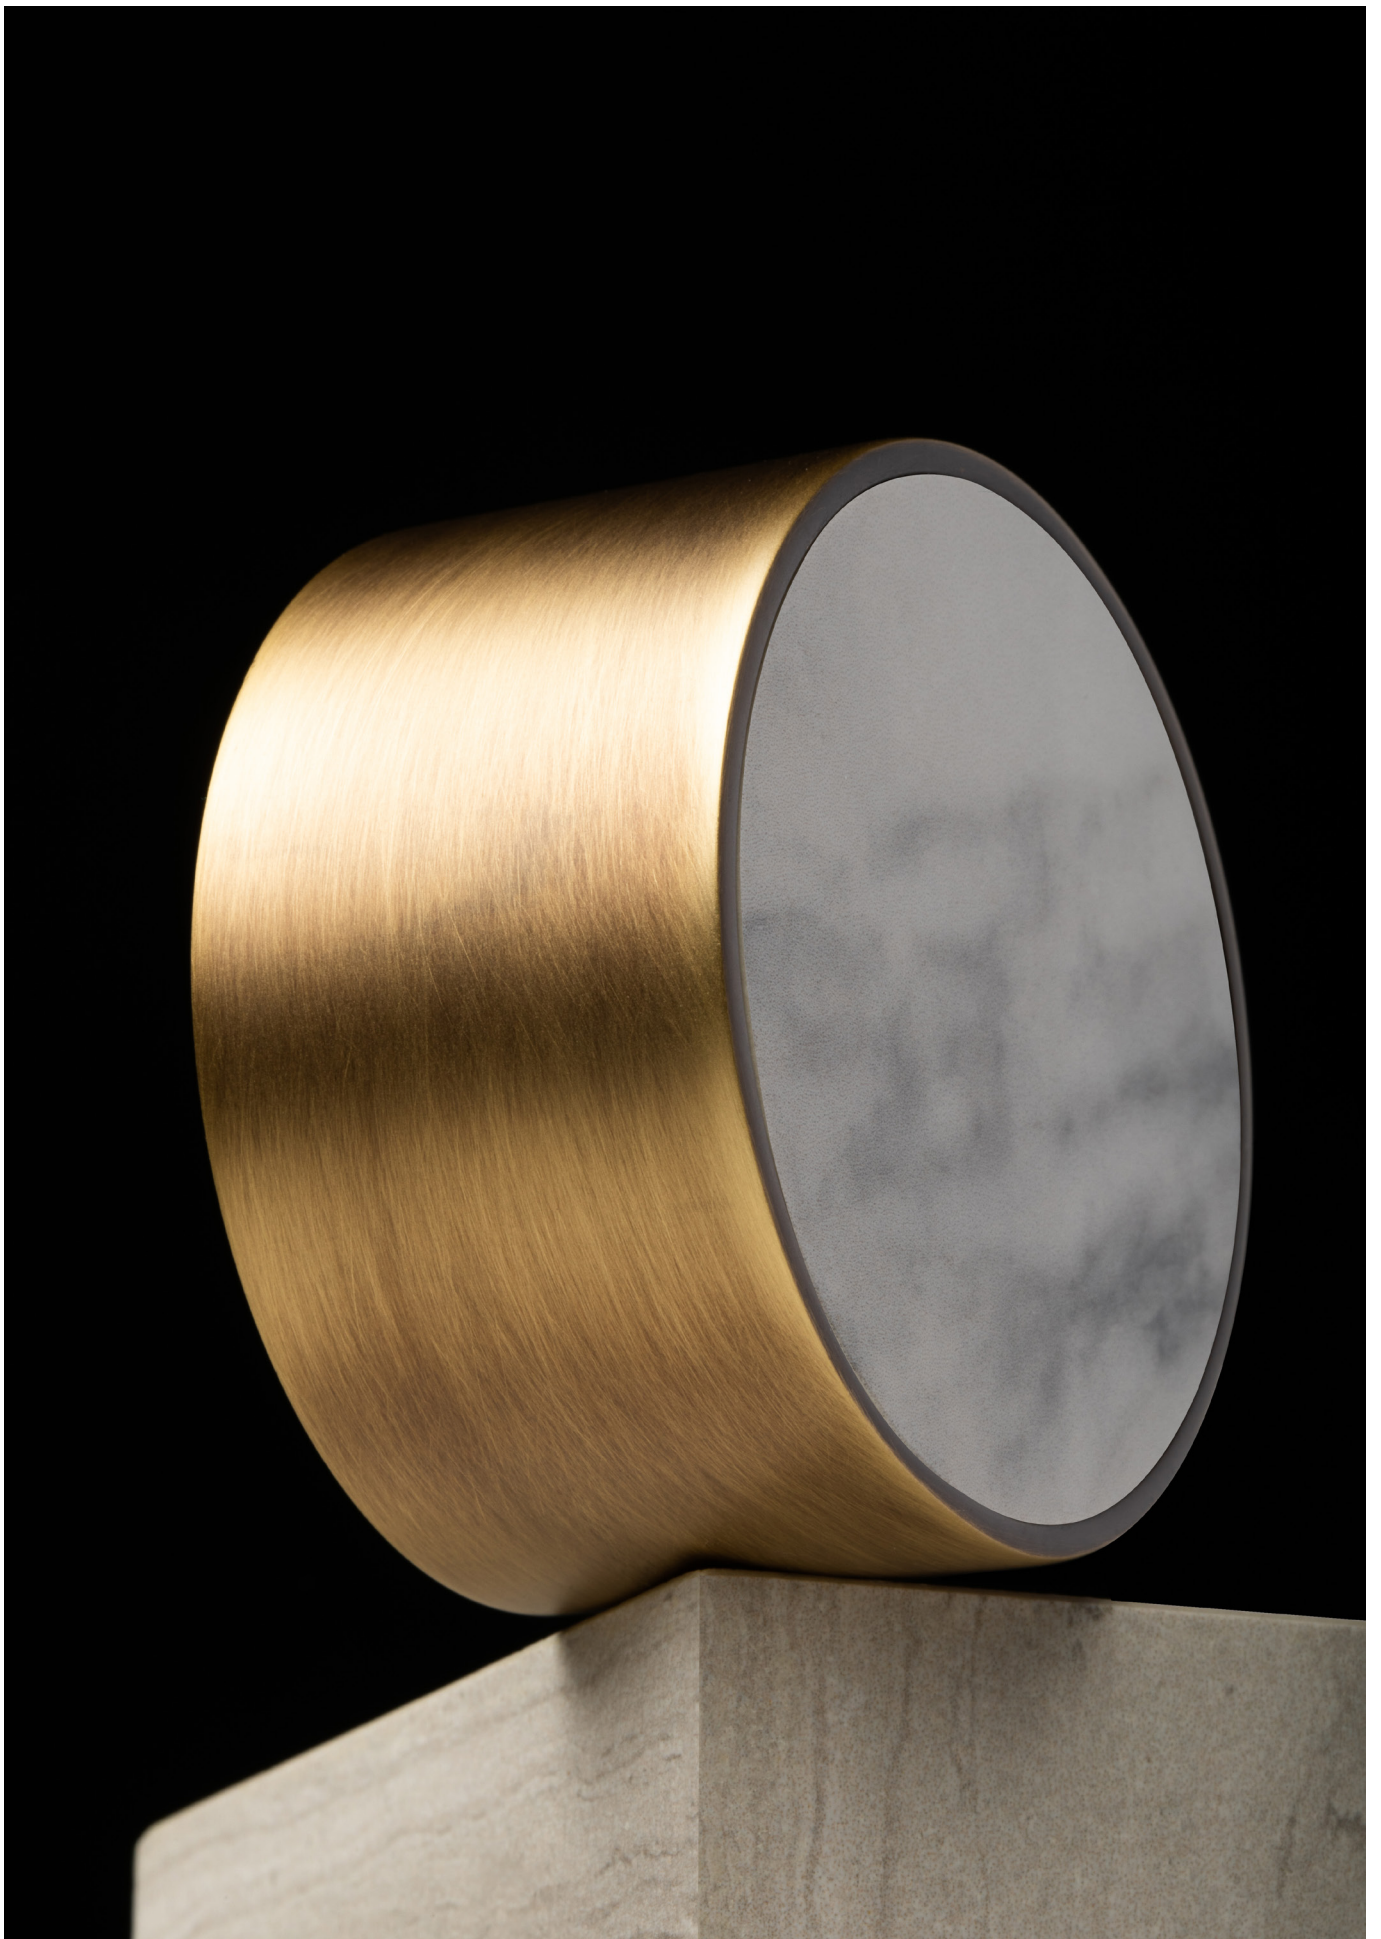

Chrome  
Brushed Nickel  
Lacquered Zanzibar  
PVD Gold  
Soft Bronze

**PORCELAIN INSERT FINISHES:**

White Porcelain

Black Porcelain

Grey Porcelain

**FINISHES:**

Chrome

Brushed Nickel

Lacquered Zanzibar

PVD Gold

Soft Bronze