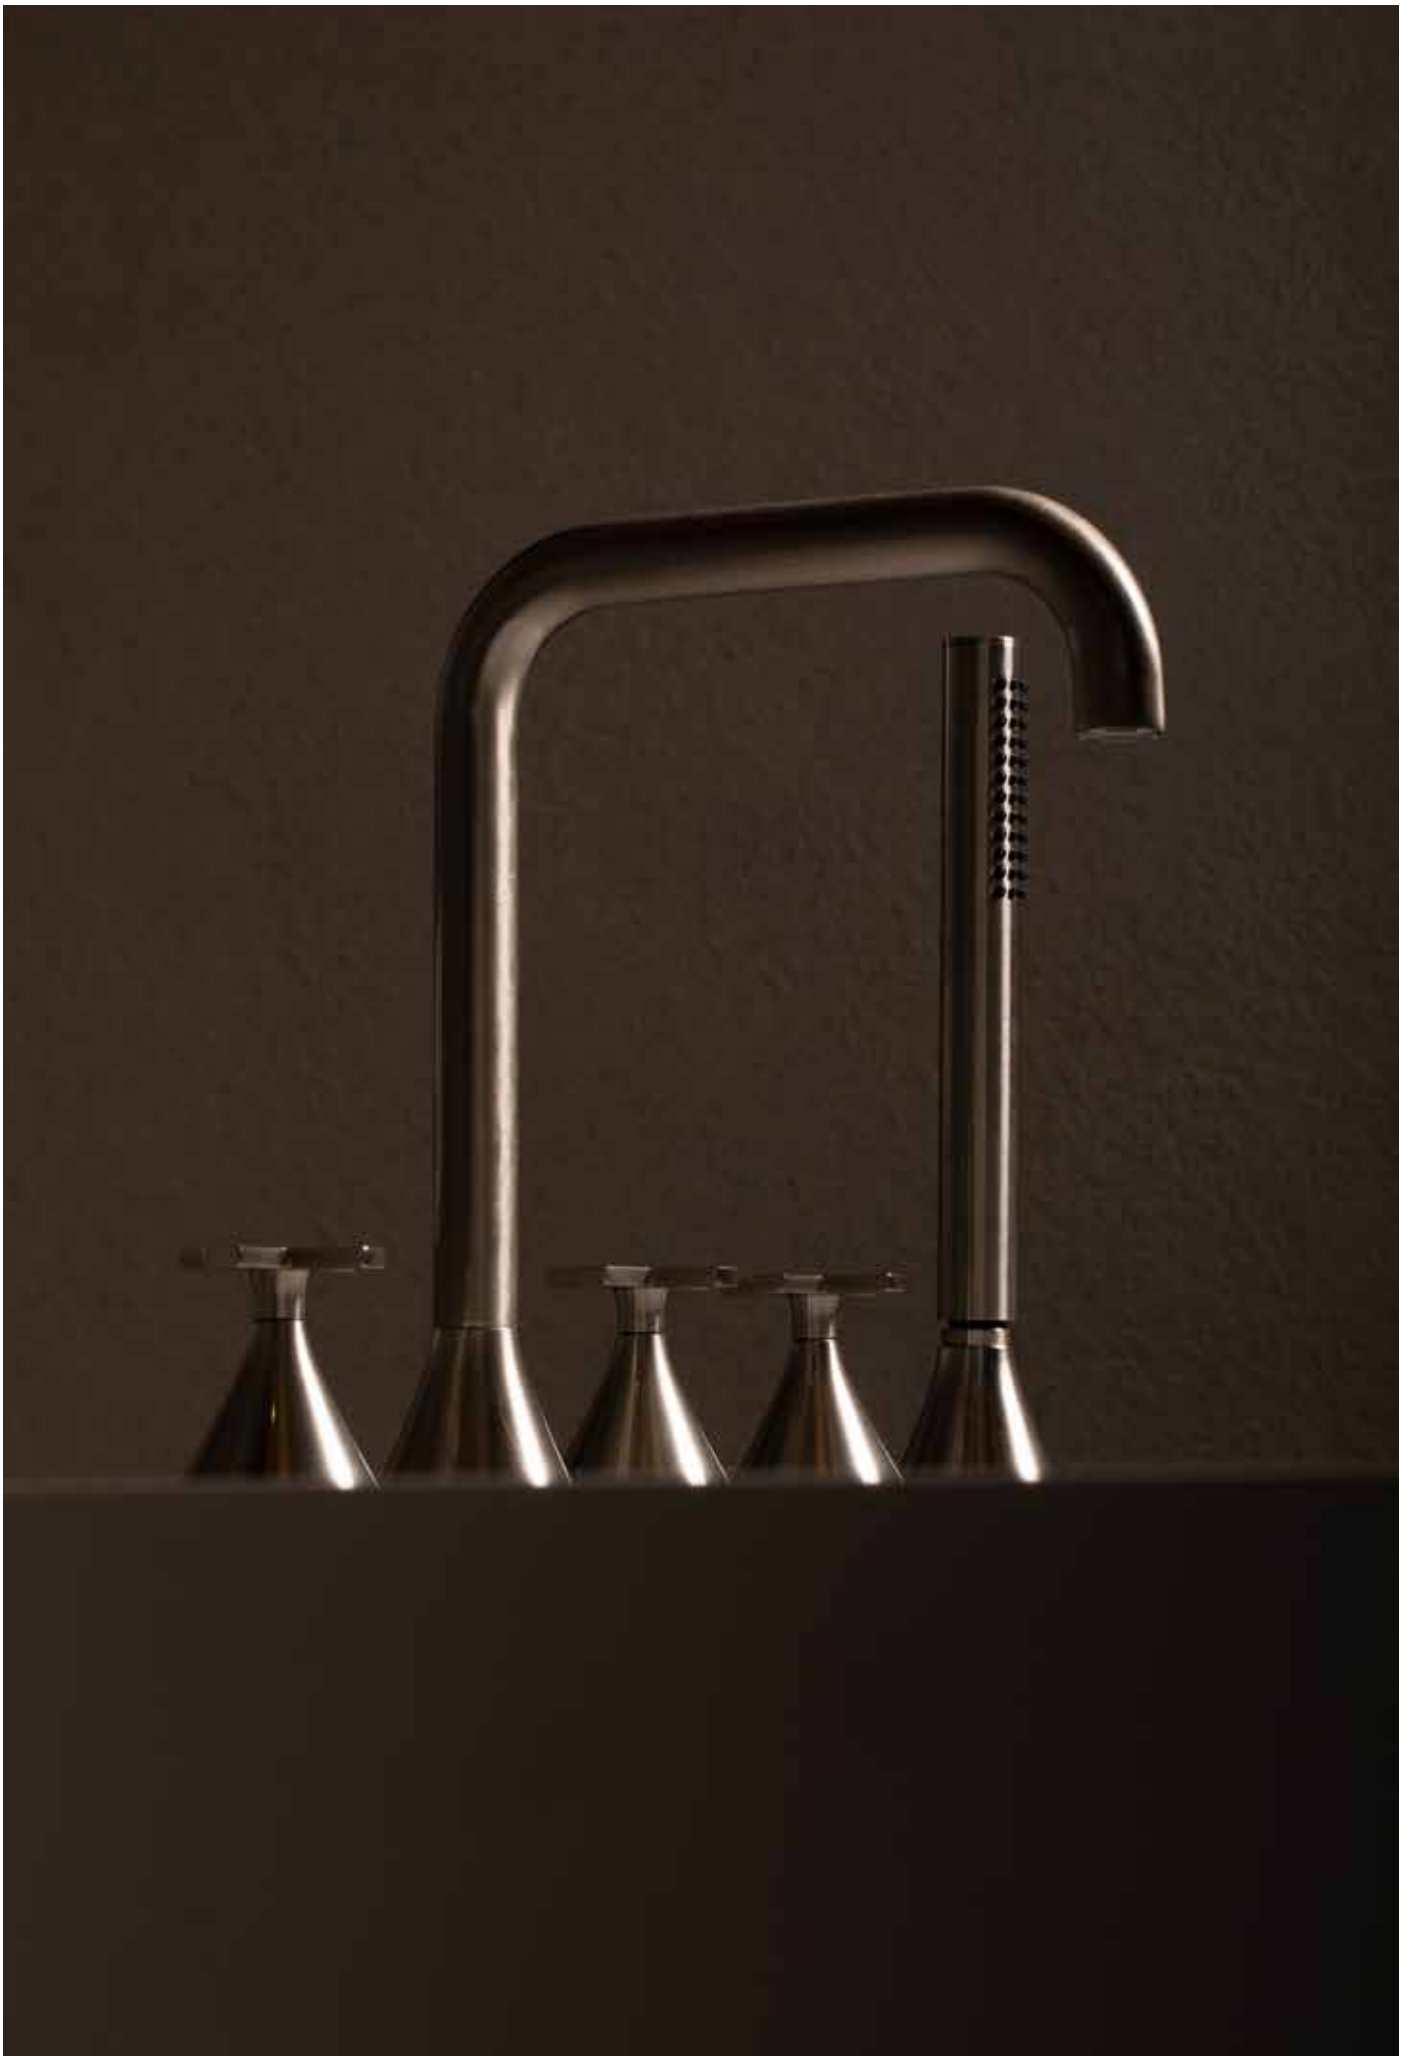

5 Hole Deck Mounted Shower Mixer | Brushed Nickel

Hand Shower | Brushed Nickel