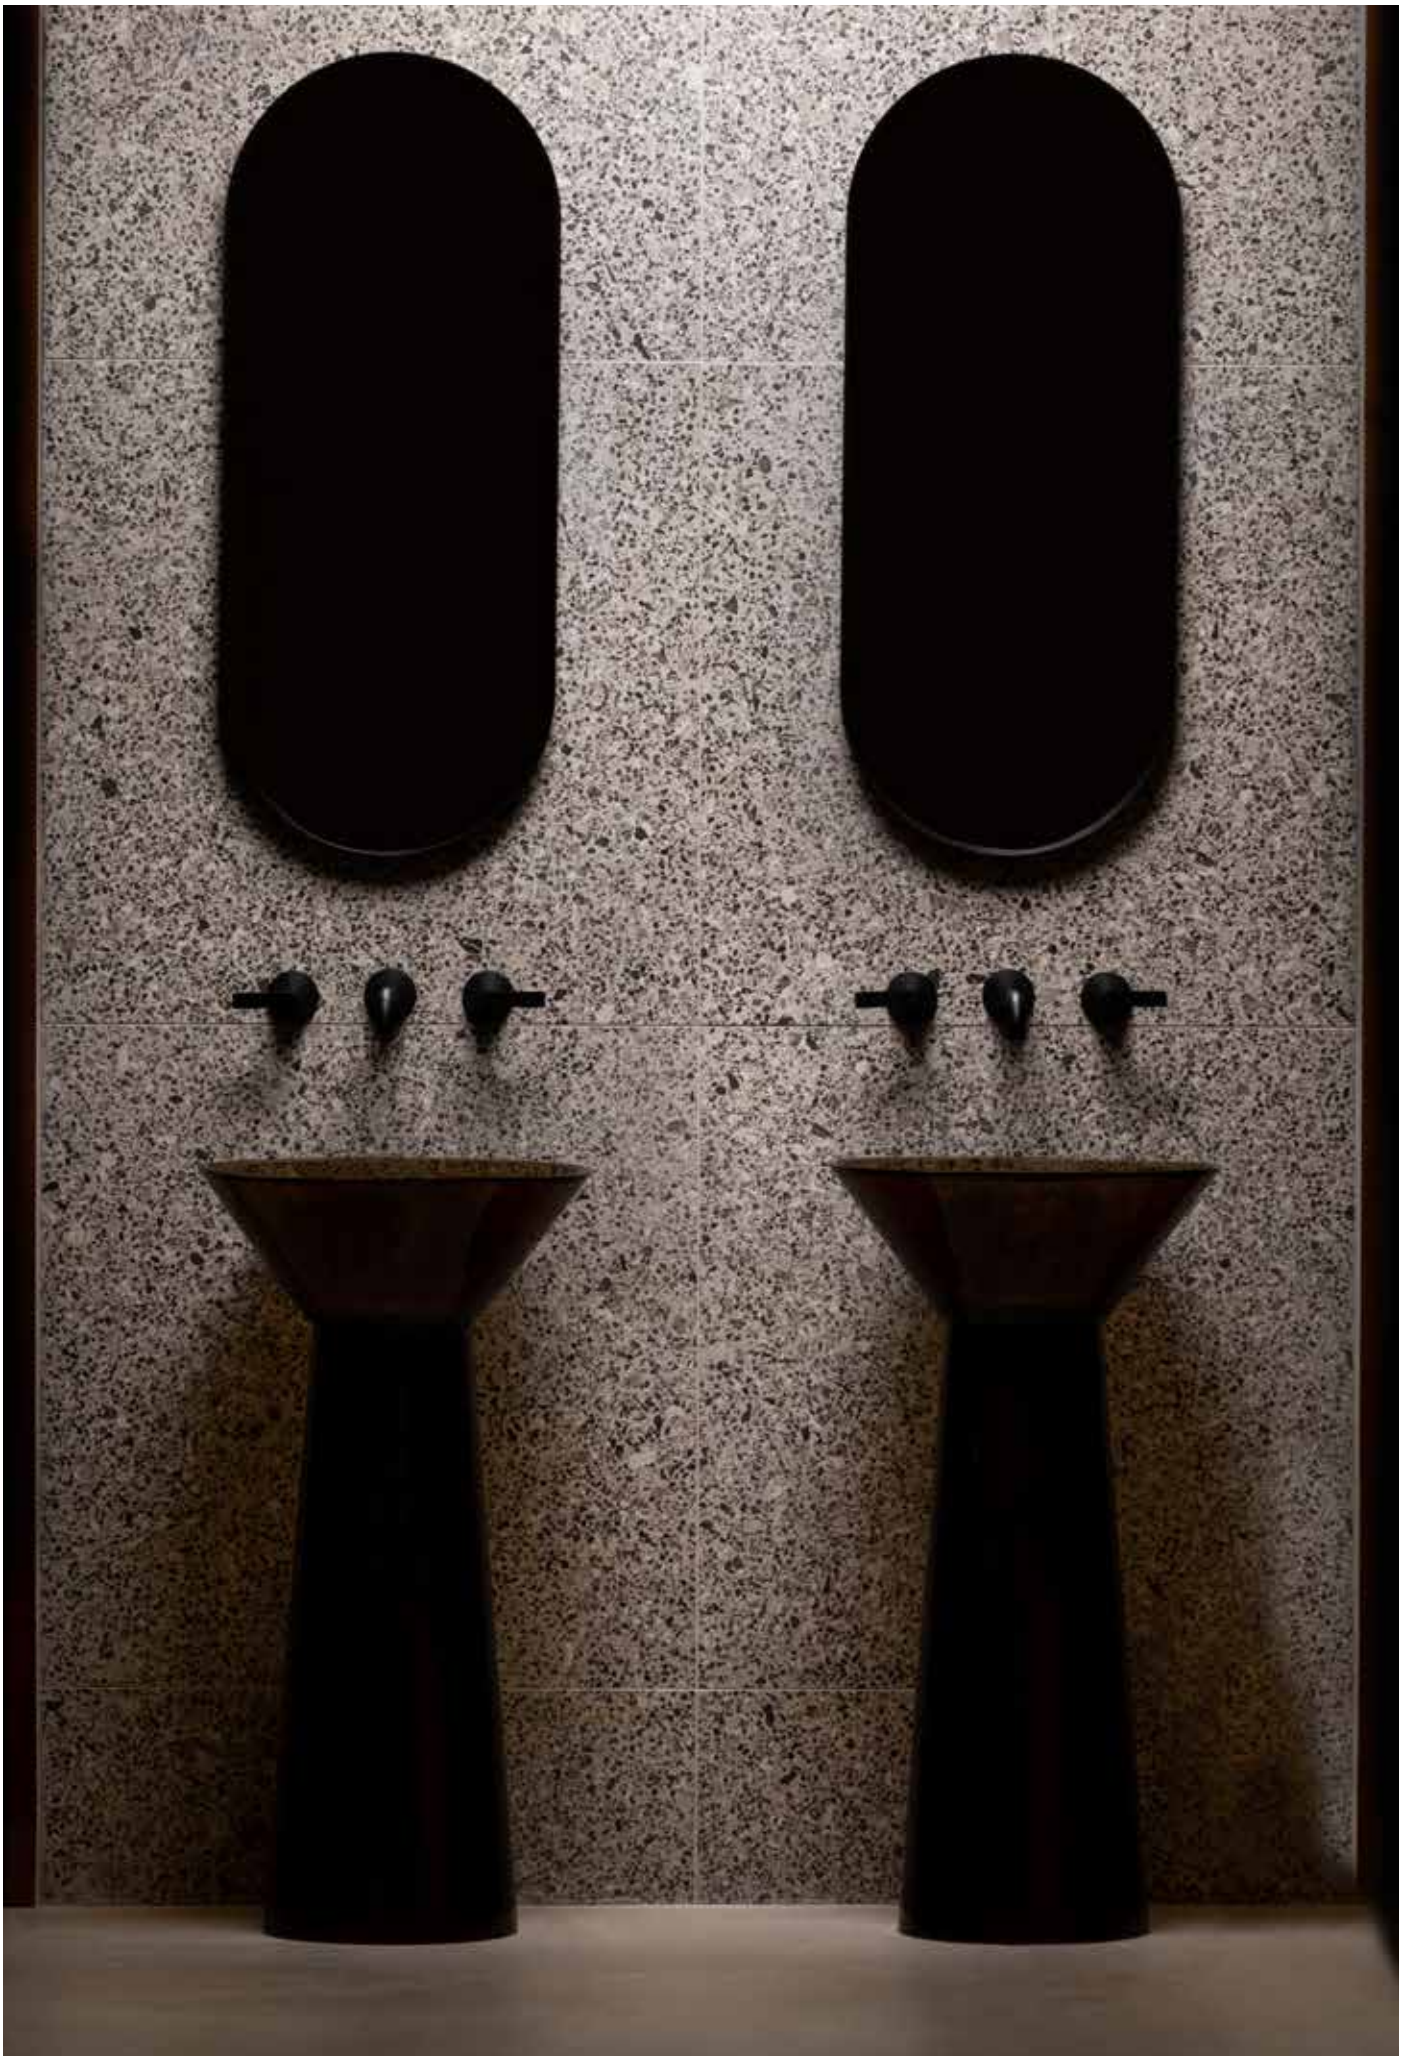

The **Bristol** Collection

Countertop Wash Basin | Black Terrazzo

3 Hole Concealed Basin Mixer | Soft Bronze

Freestanding Wash Basin | Matt White

2 Hole Concealed Basin Mixer | Brushed Nickel

Freestanding Wash Basin | Galaxy Black