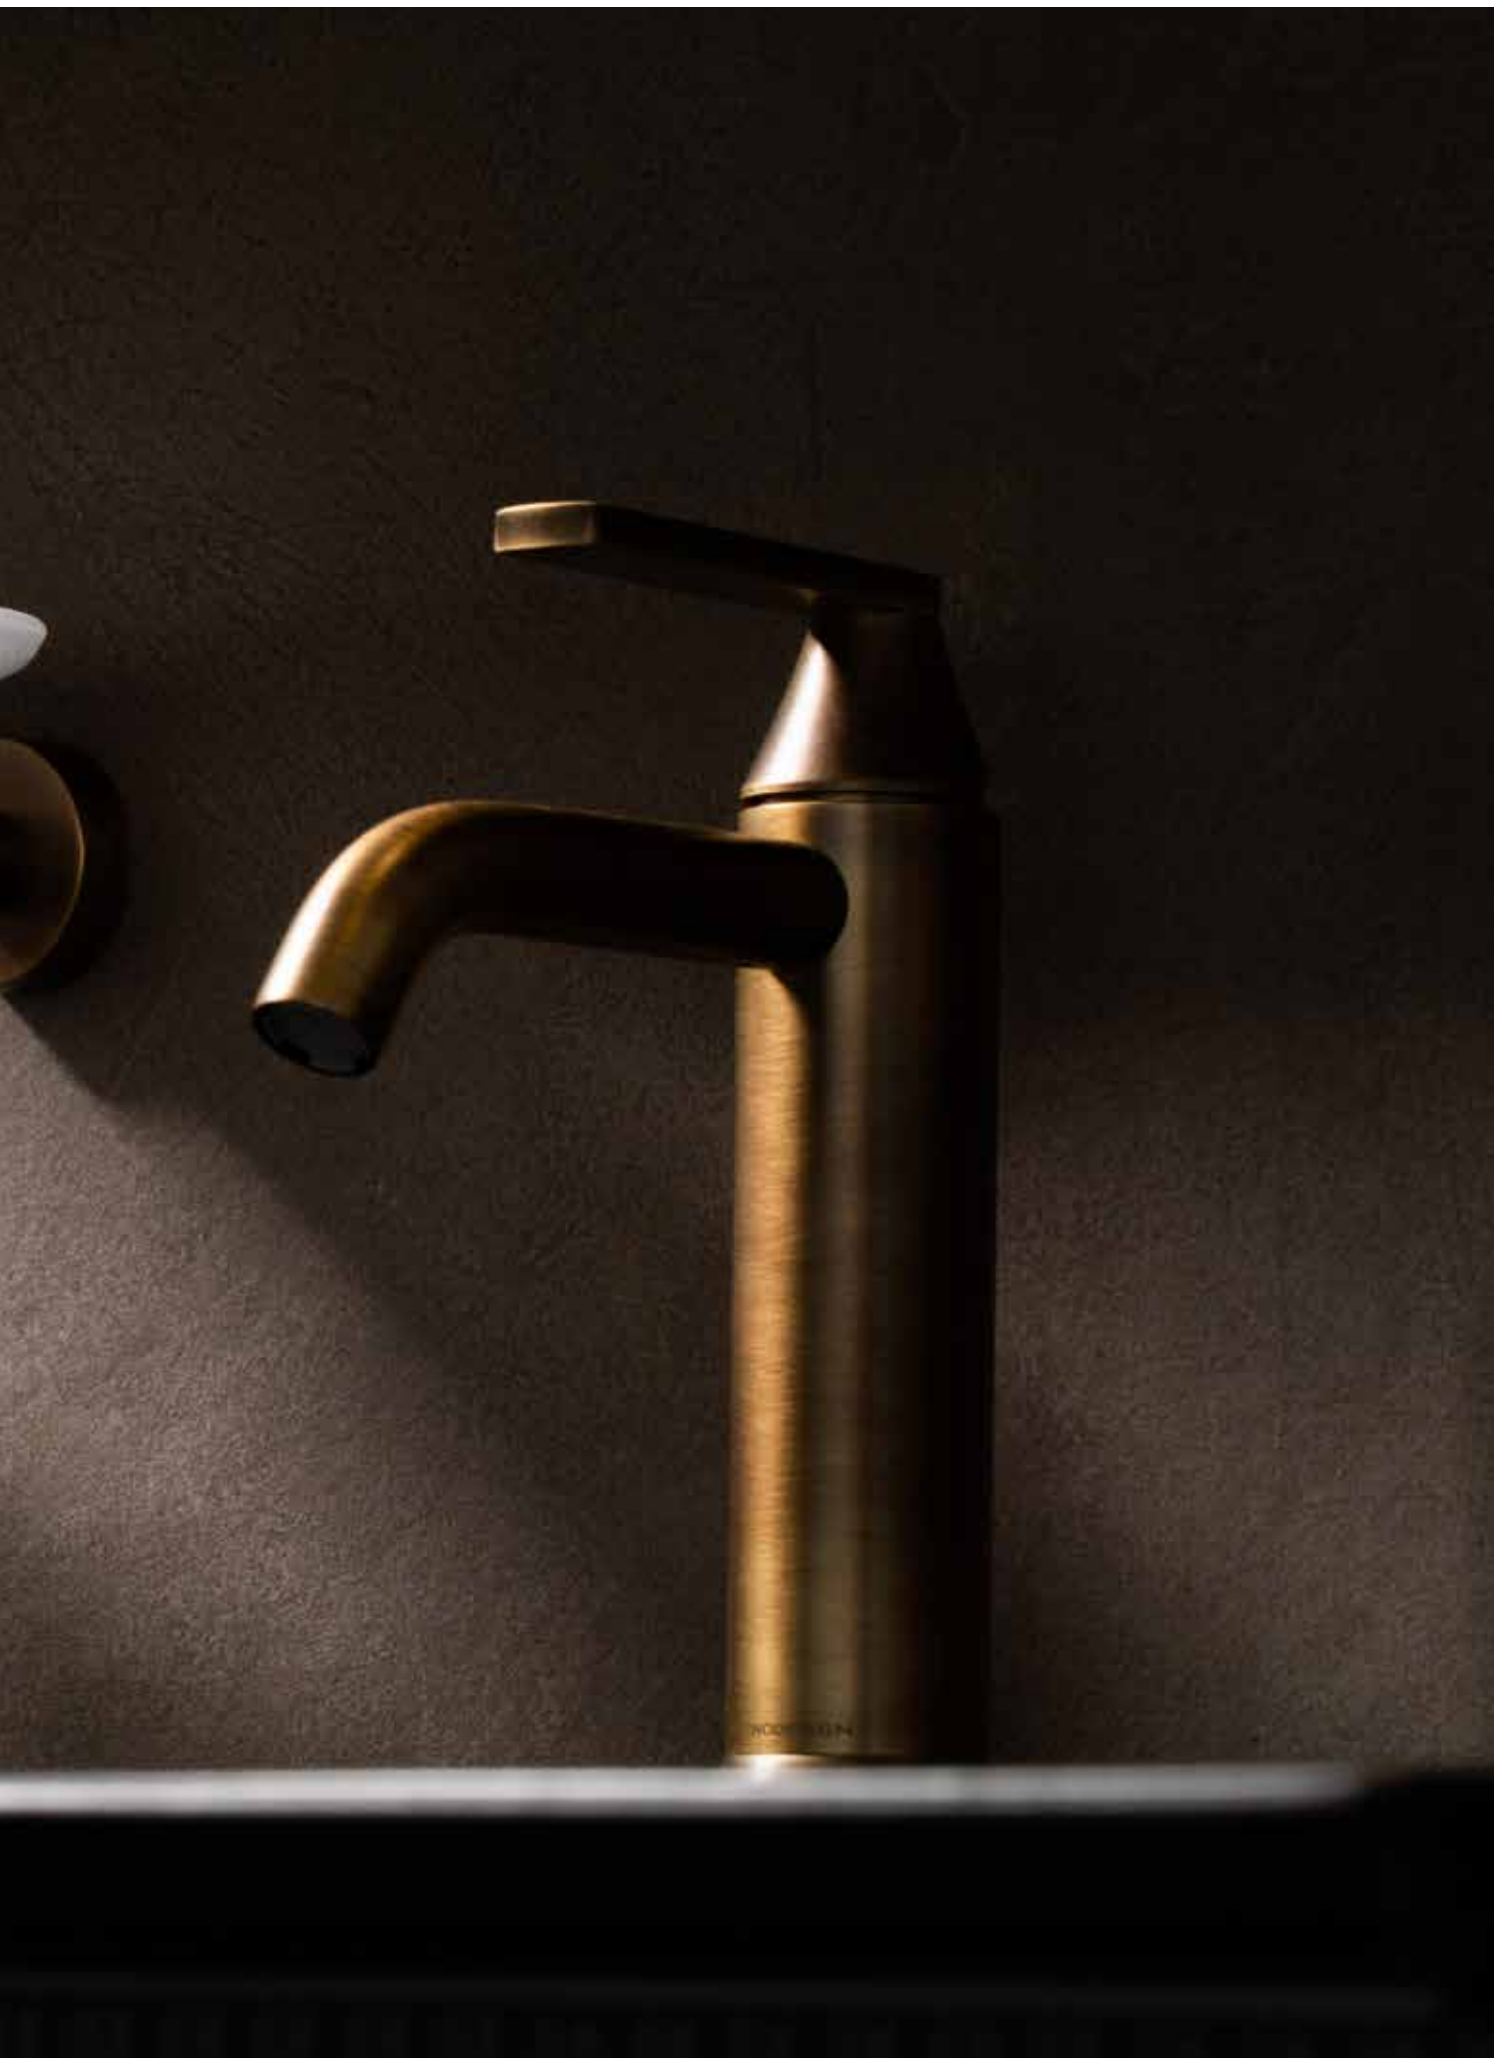

Shower Head & Shower Column | PVD Santiago

Countertop Wash Basin | Concrete

Mono Basin Mixer | Soft Bronze

5 Hole Deck Mounted Shower Mixer | Brushed Nickel

Hand Shower | Brushed Nickel

Soak Freestanding Bathtub | Matt White