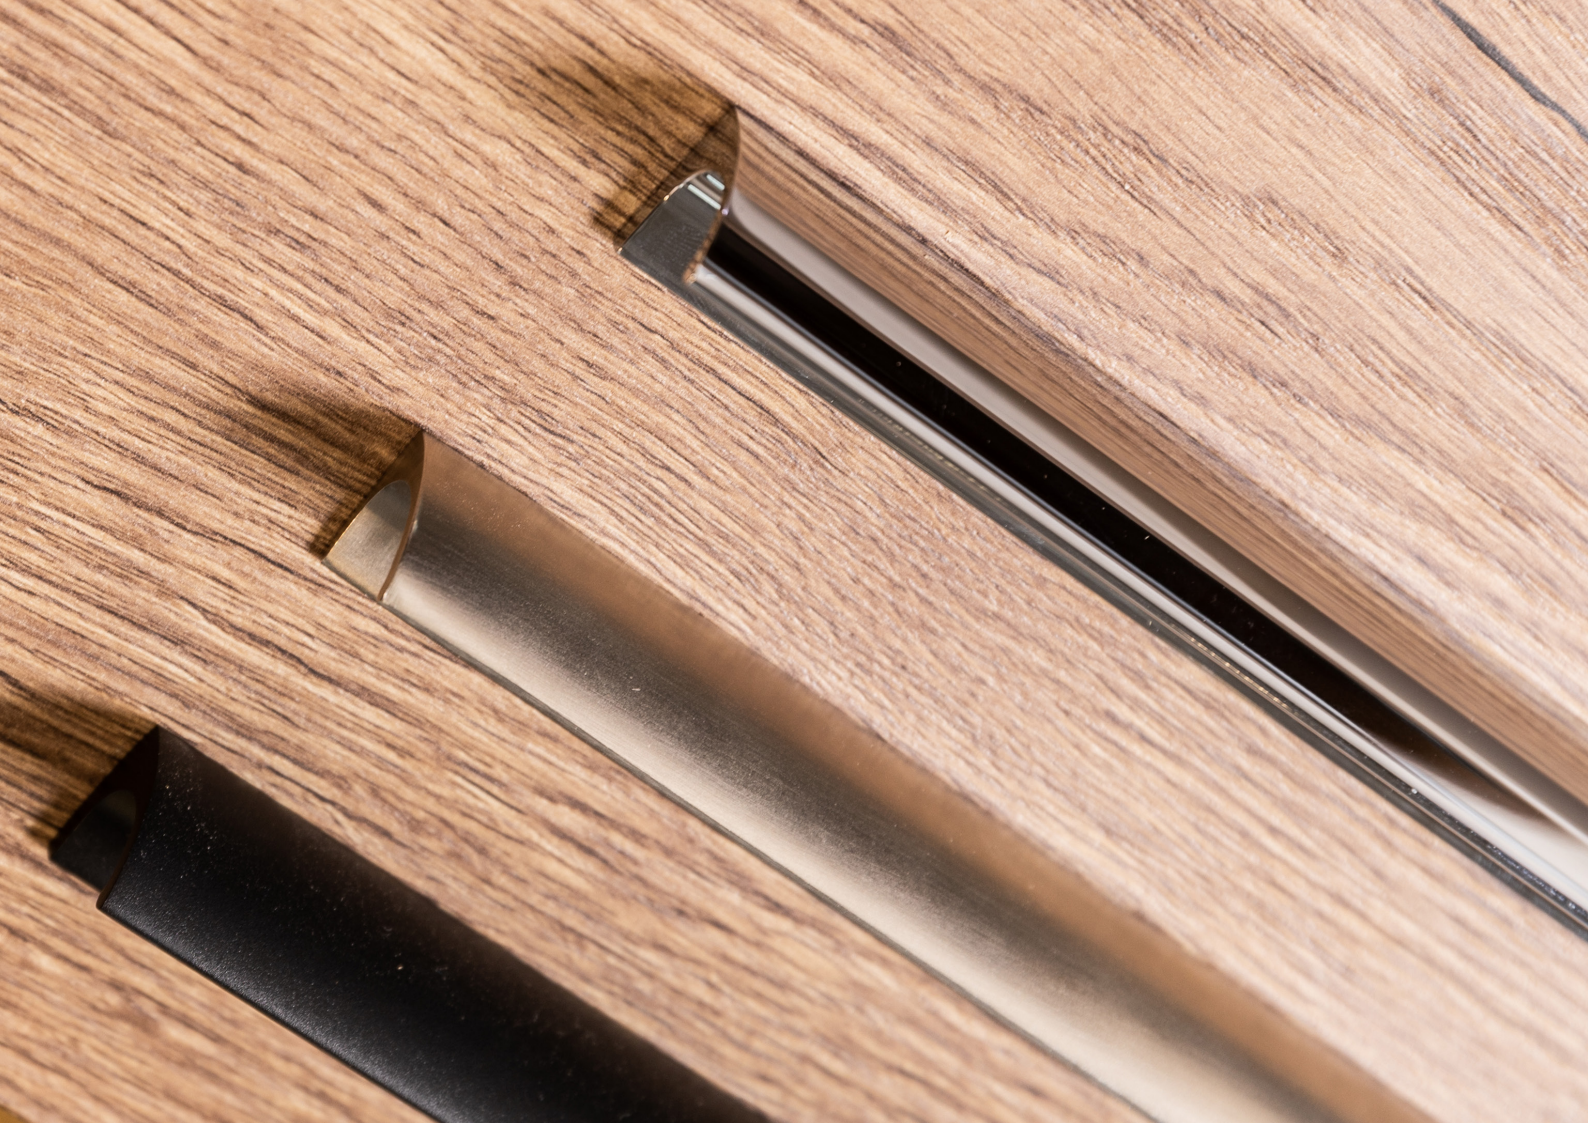

M-LINE

BAGNODESIGN
SANIPEX GALLERY

OUR MOST COMPREHENSIVE AND VERSATILE RANGE

Streamlined styling merges with pared-down practicality to make the comprehensive M-Line range stand out from the crowd. The range is incredibly versatile and works across a wide range of aesthetics. With three wooden furniture finishes, three handle finishes, three sanitaryware finishes, four brassware and three accessory finishes, you can experiment with different styles and colour schemes to create an endless choice of combinations complementing any contemporary design.