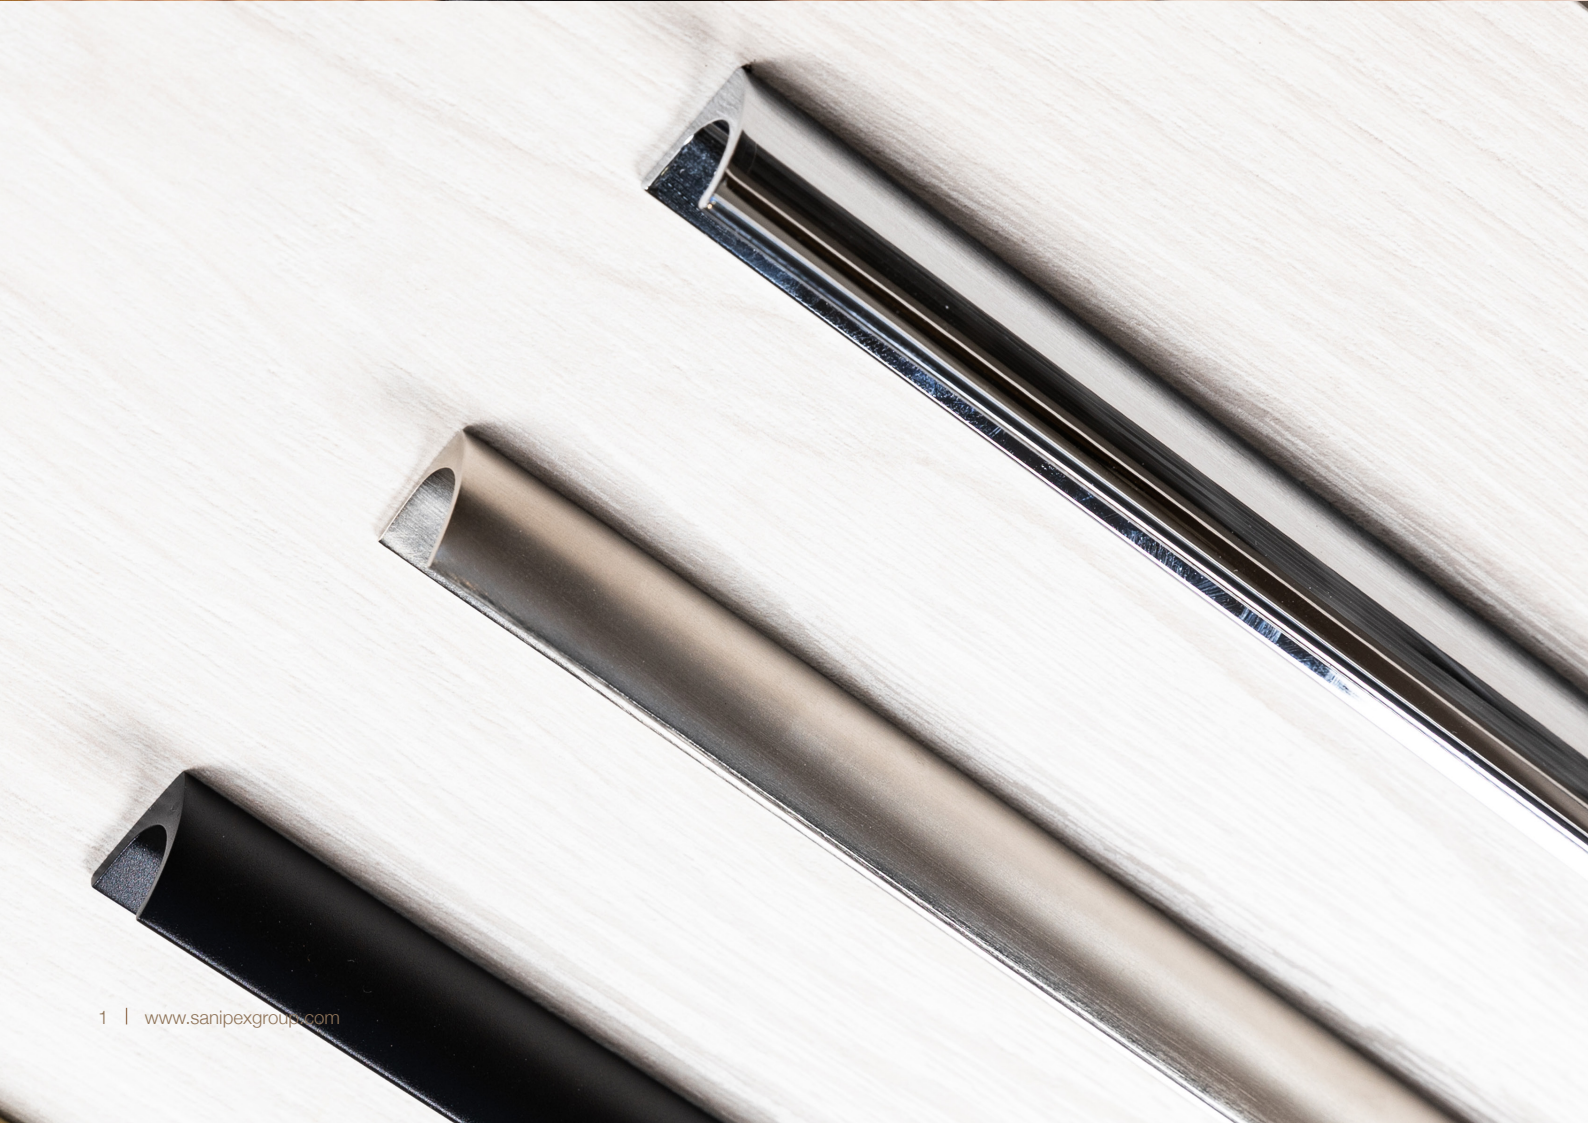

M-LINE

BAGNODESIGN
SANIPEX GALLERY

OUR MOST COMPREHENSIVE AND VERSATILE RANGE

Streamlined styling merges with pared-down practicality to make the comprehensive M-Line range stand out from the crowd. The range is incredibly versatile and works across a wide range of aesthetics. With three wooden furniture finishes, three handle finishes, three sanitaryware finishes, four brassware and three accessory finishes, you can experiment with different styles and colour schemes to create an endless choice of combinations complementing any contemporary design.