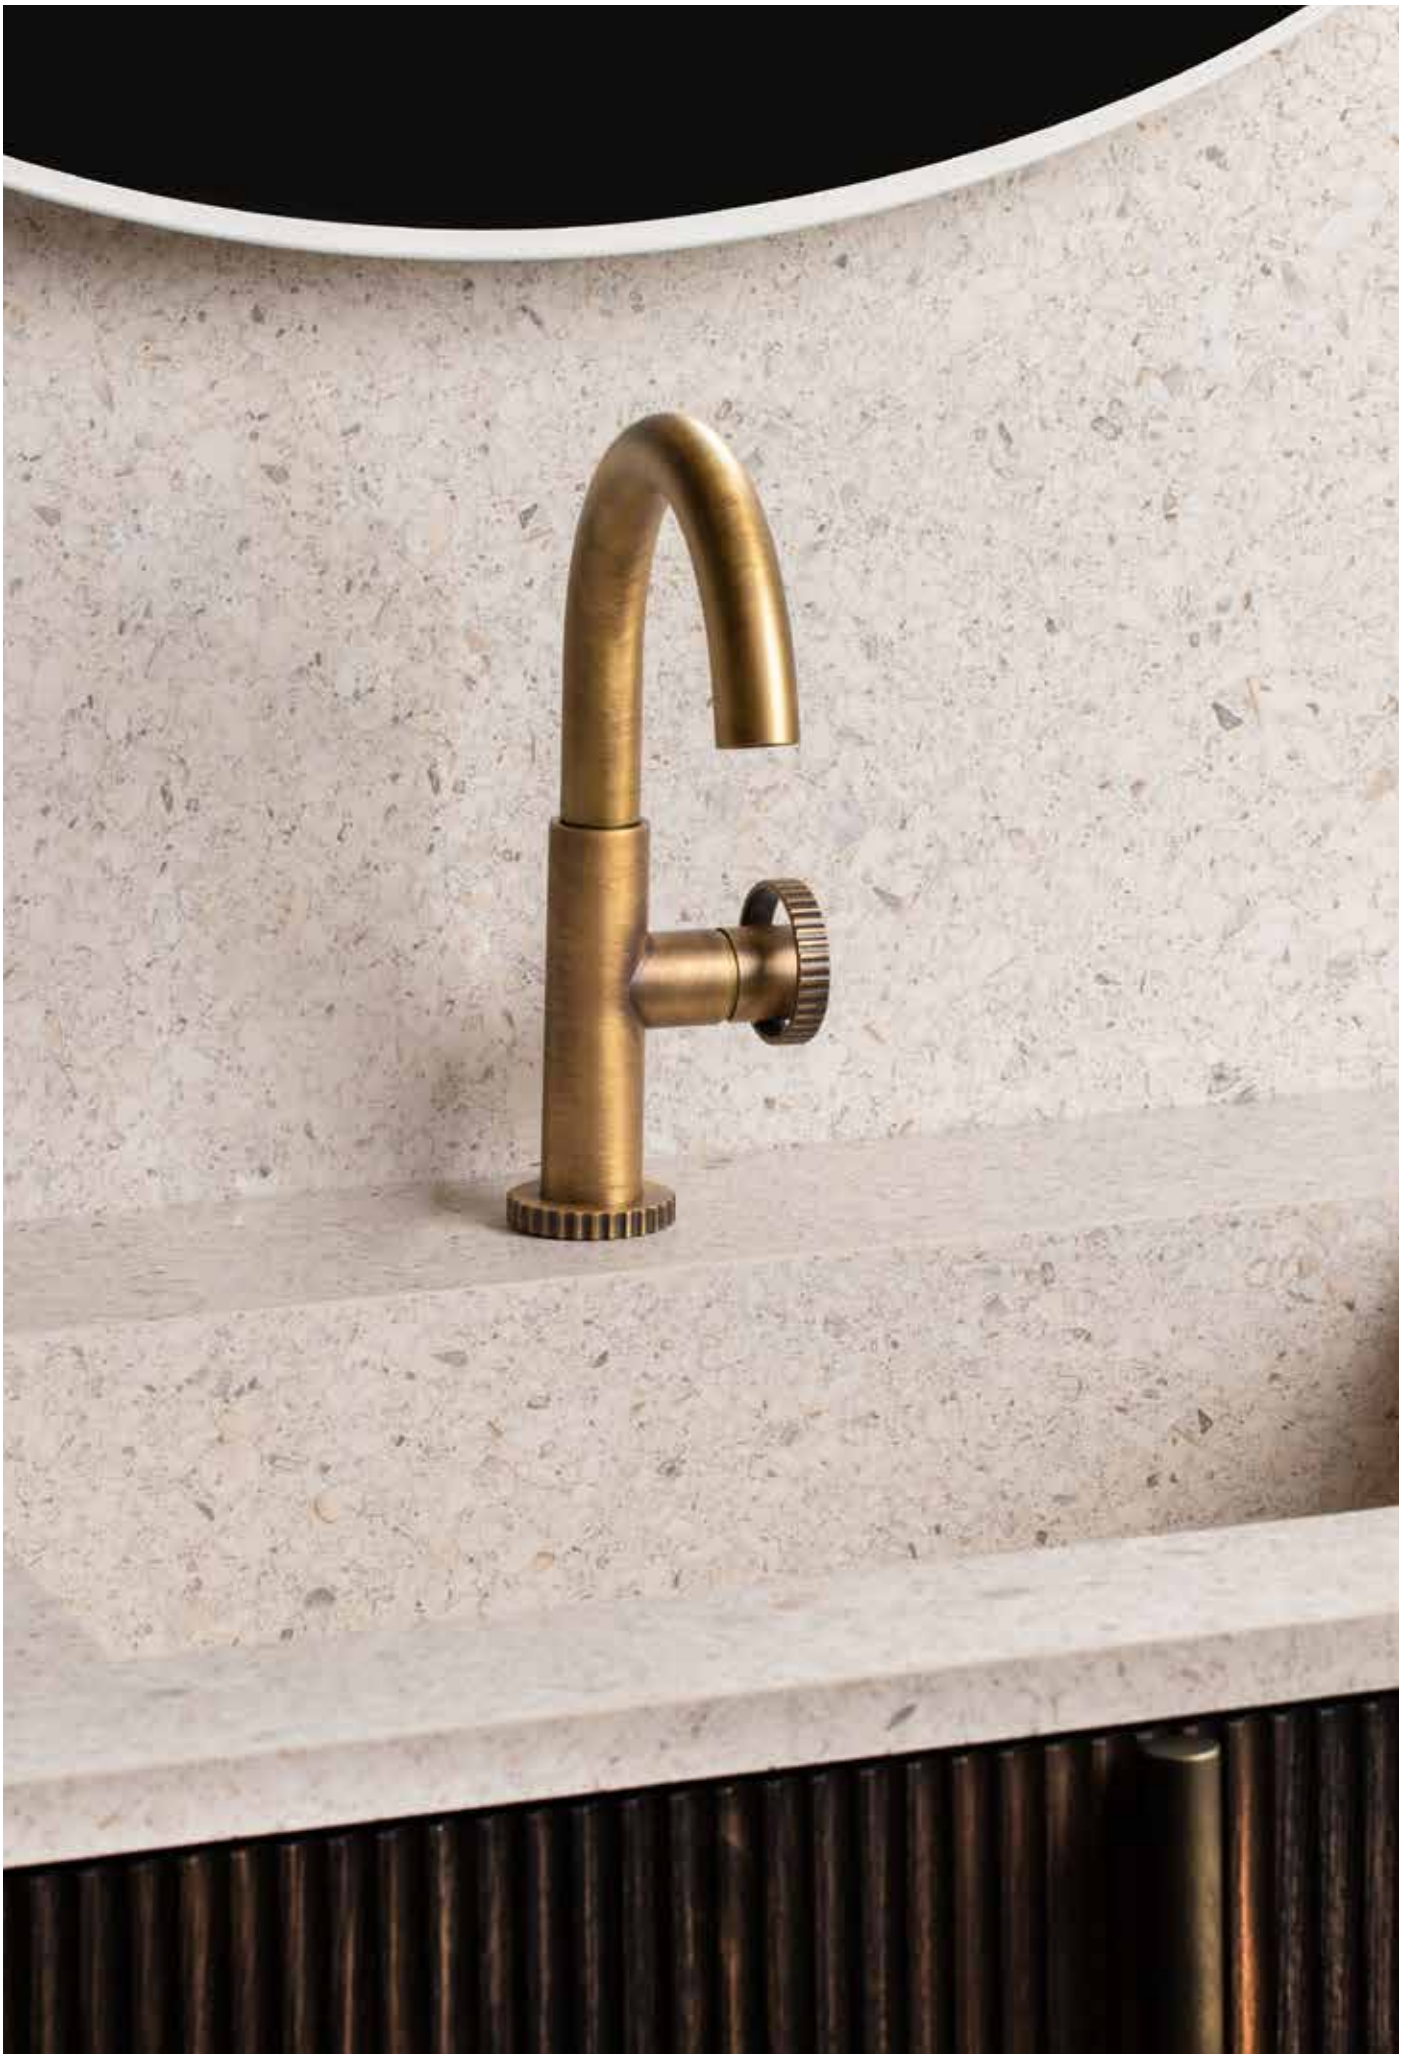

Mono Basin Mixer | Soft Bronze

Integrated Porcelain Wash Basin | Terrazzo White