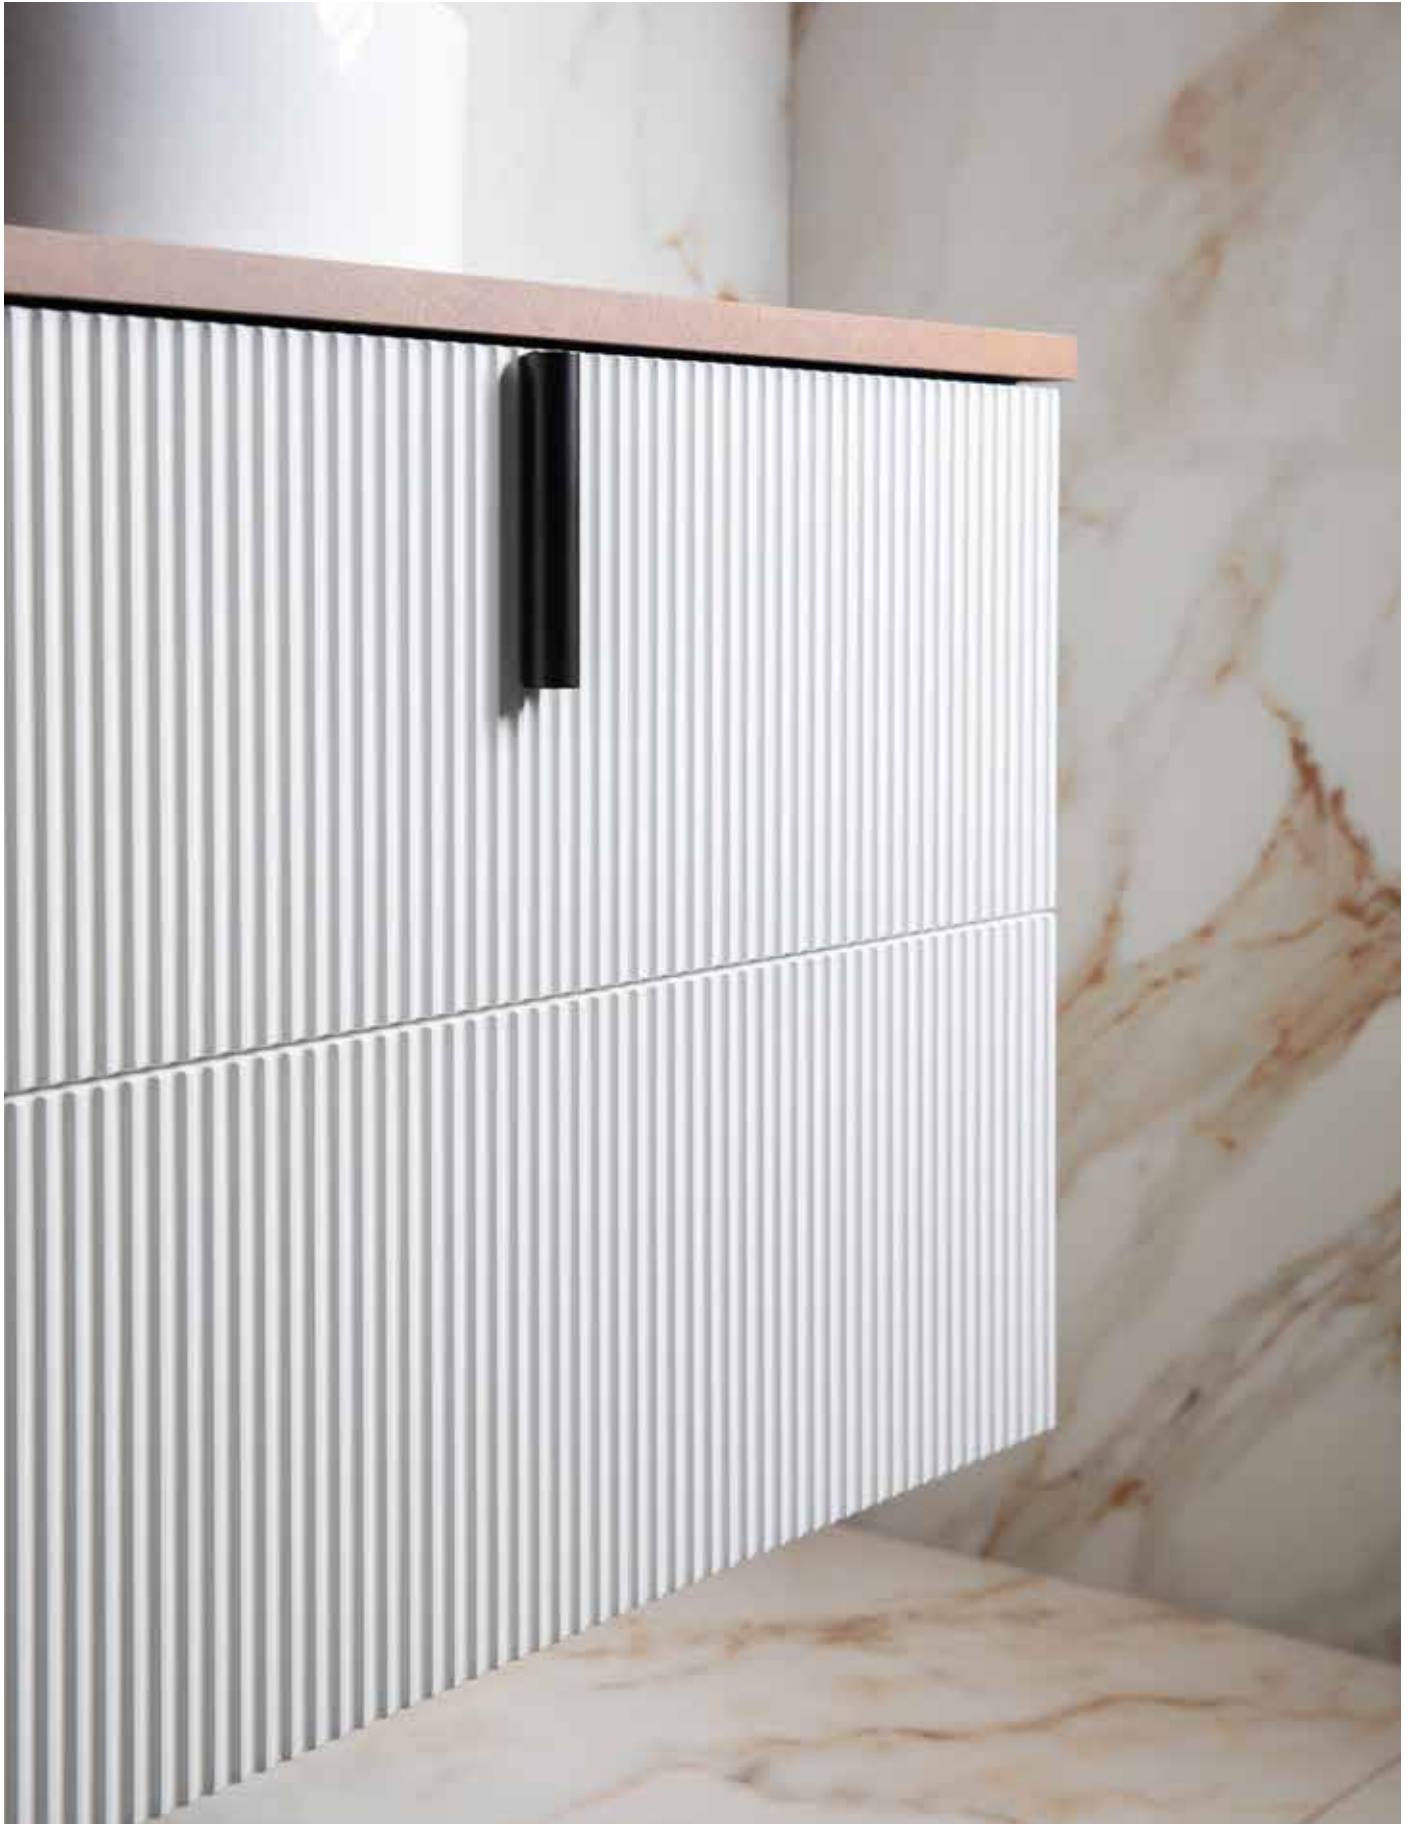

Vanity Unit | Matt White