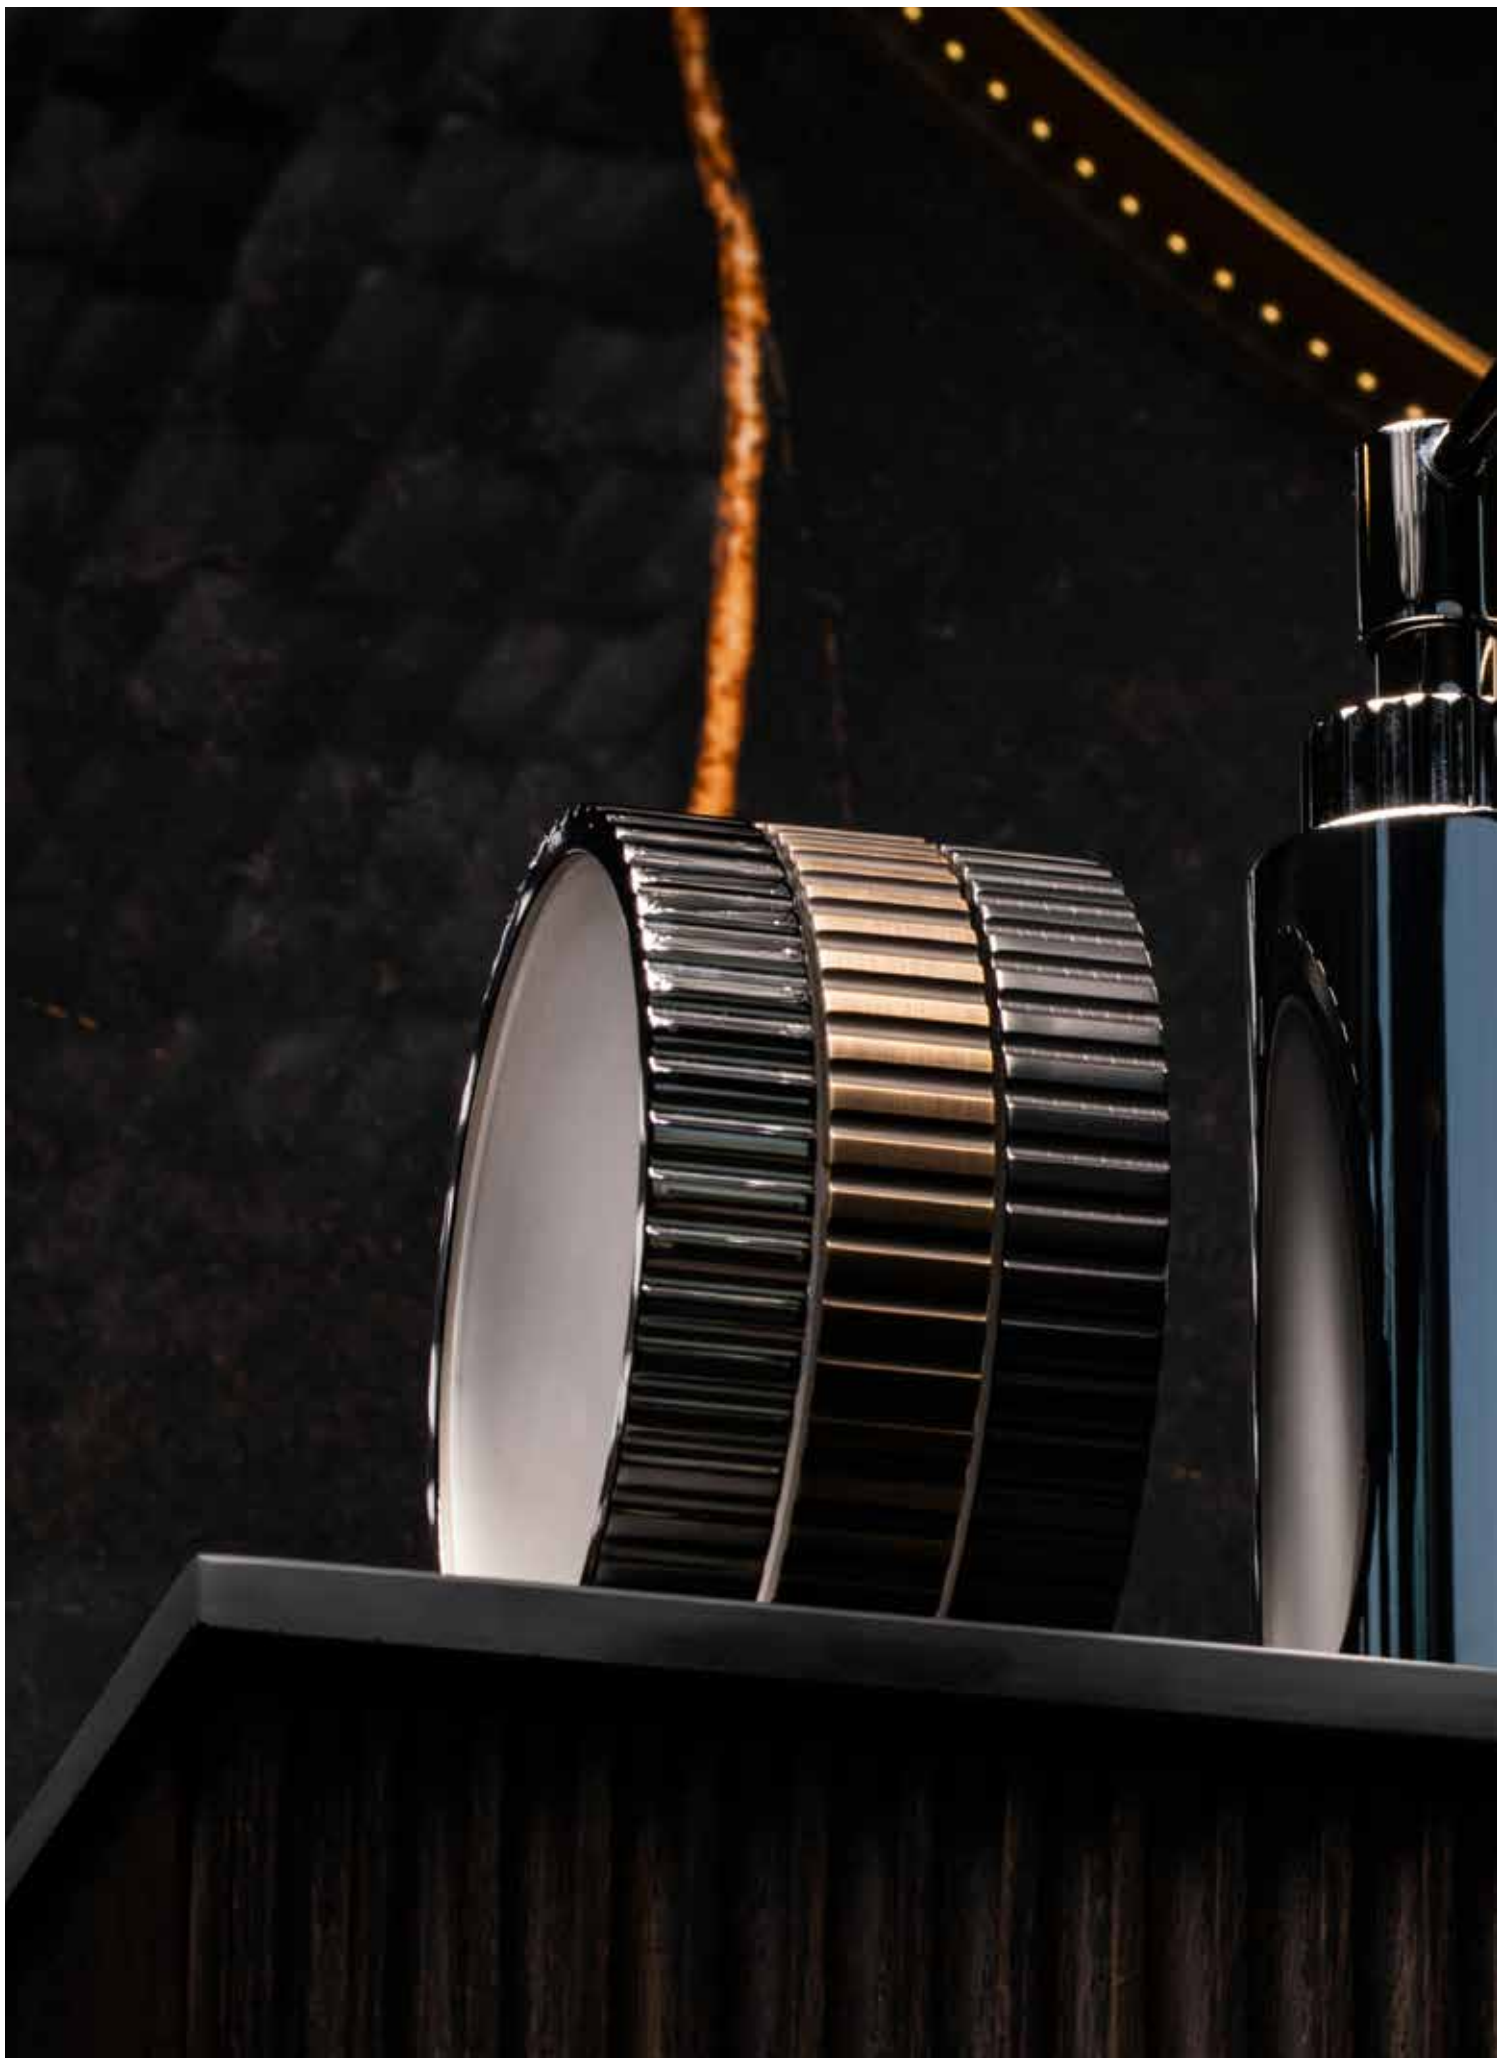

Countertop Soap Dish | Chrome | Soft Bronze | Anthracite