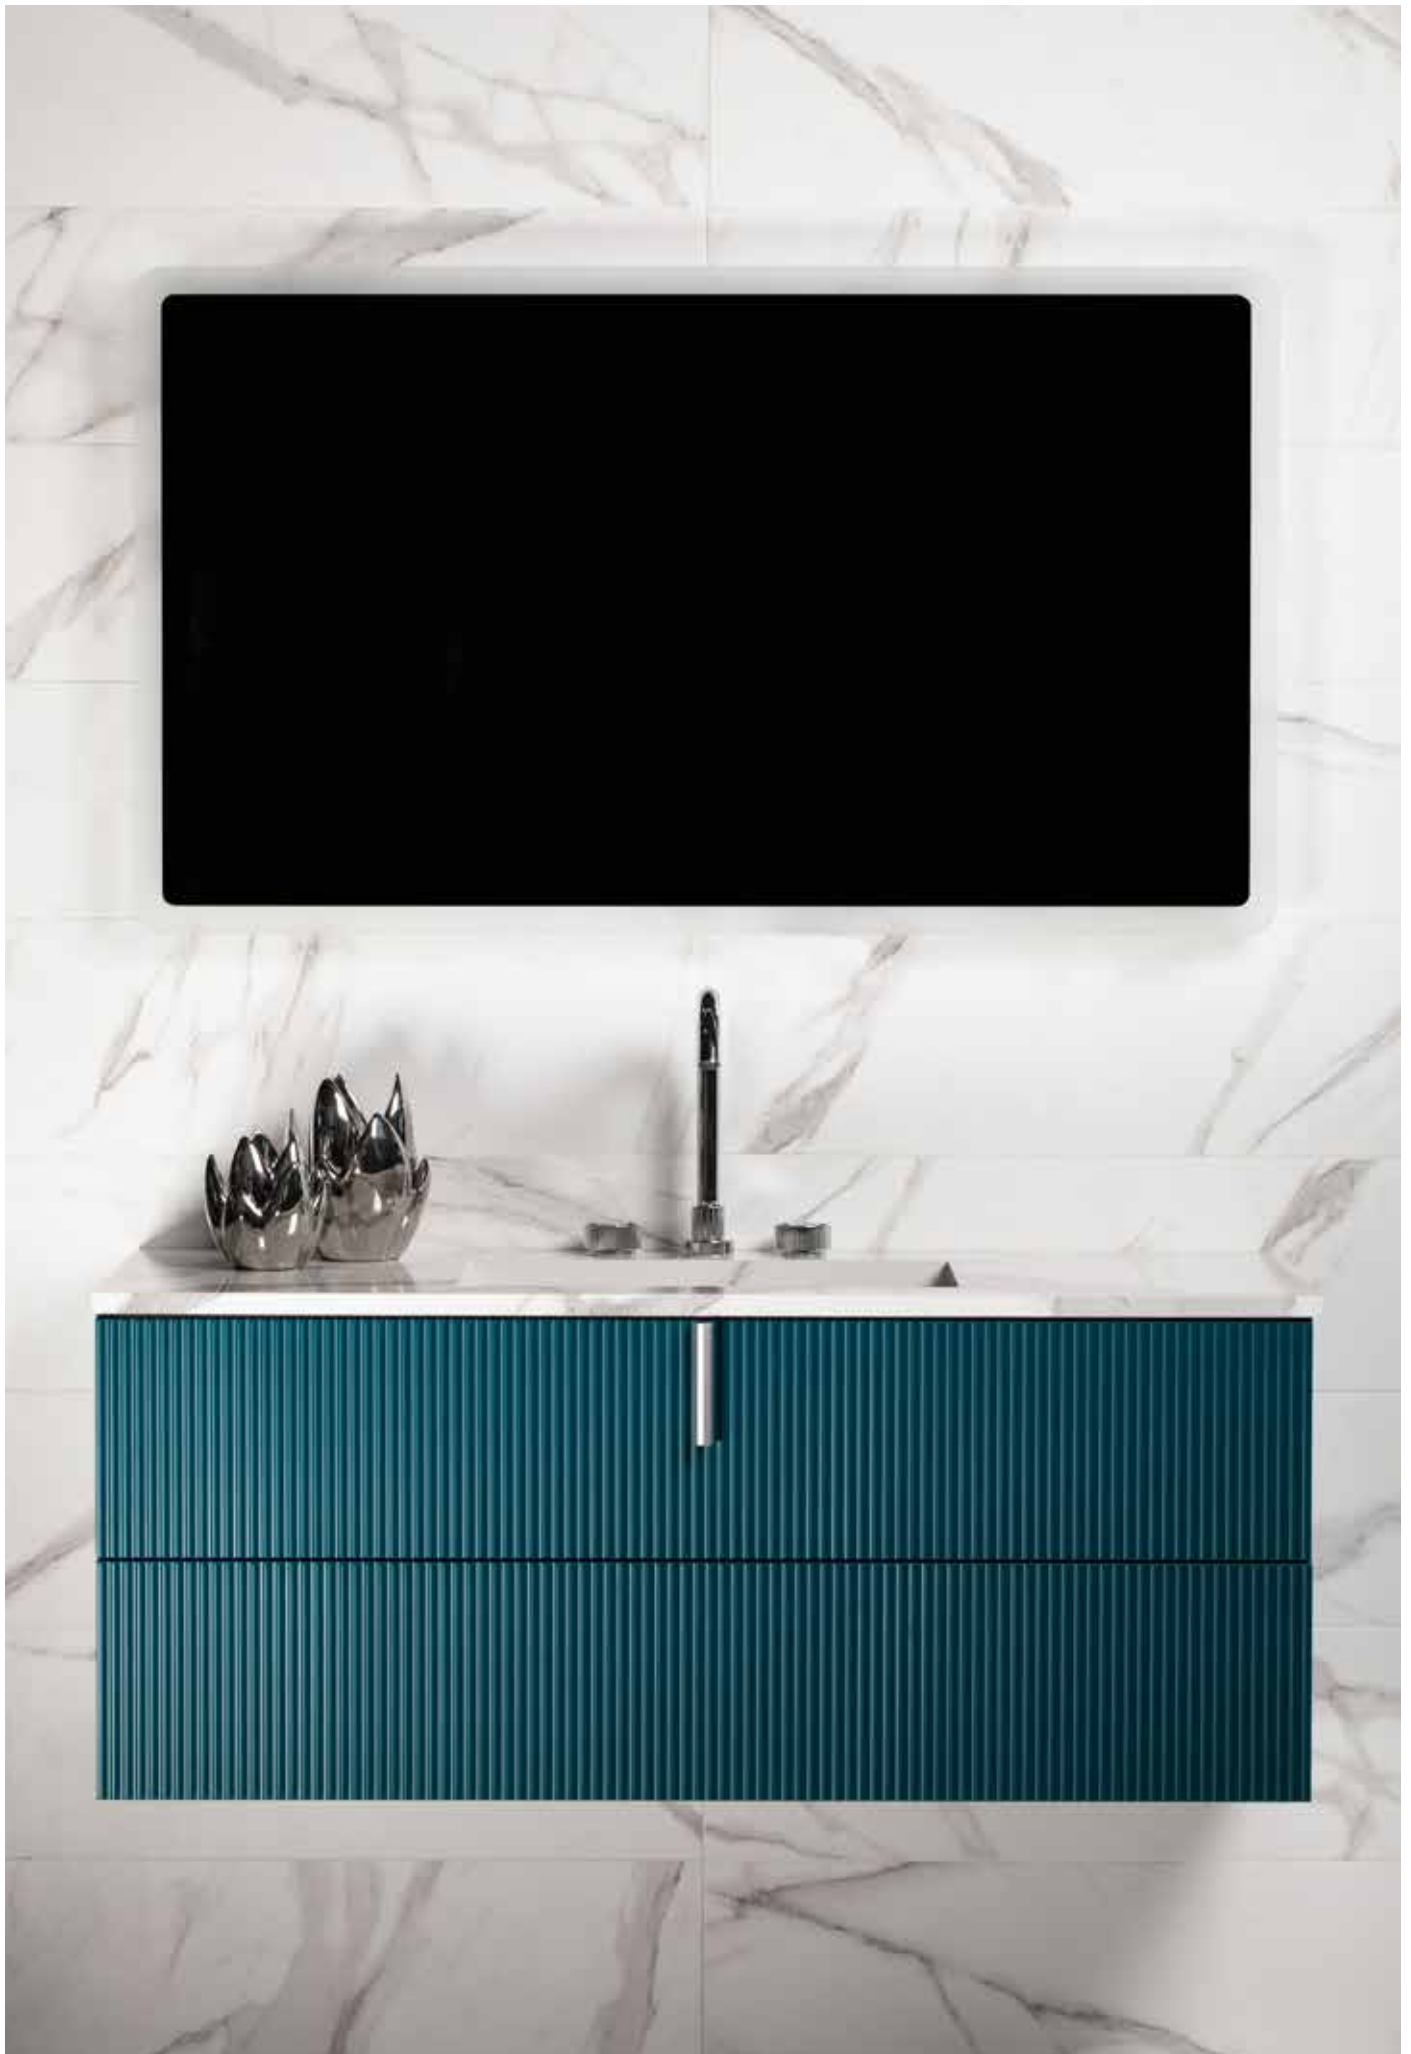

Vanity Unit | Ocean Blue

Integrated Porcelain Wash Basin | Marble Statuario Polished