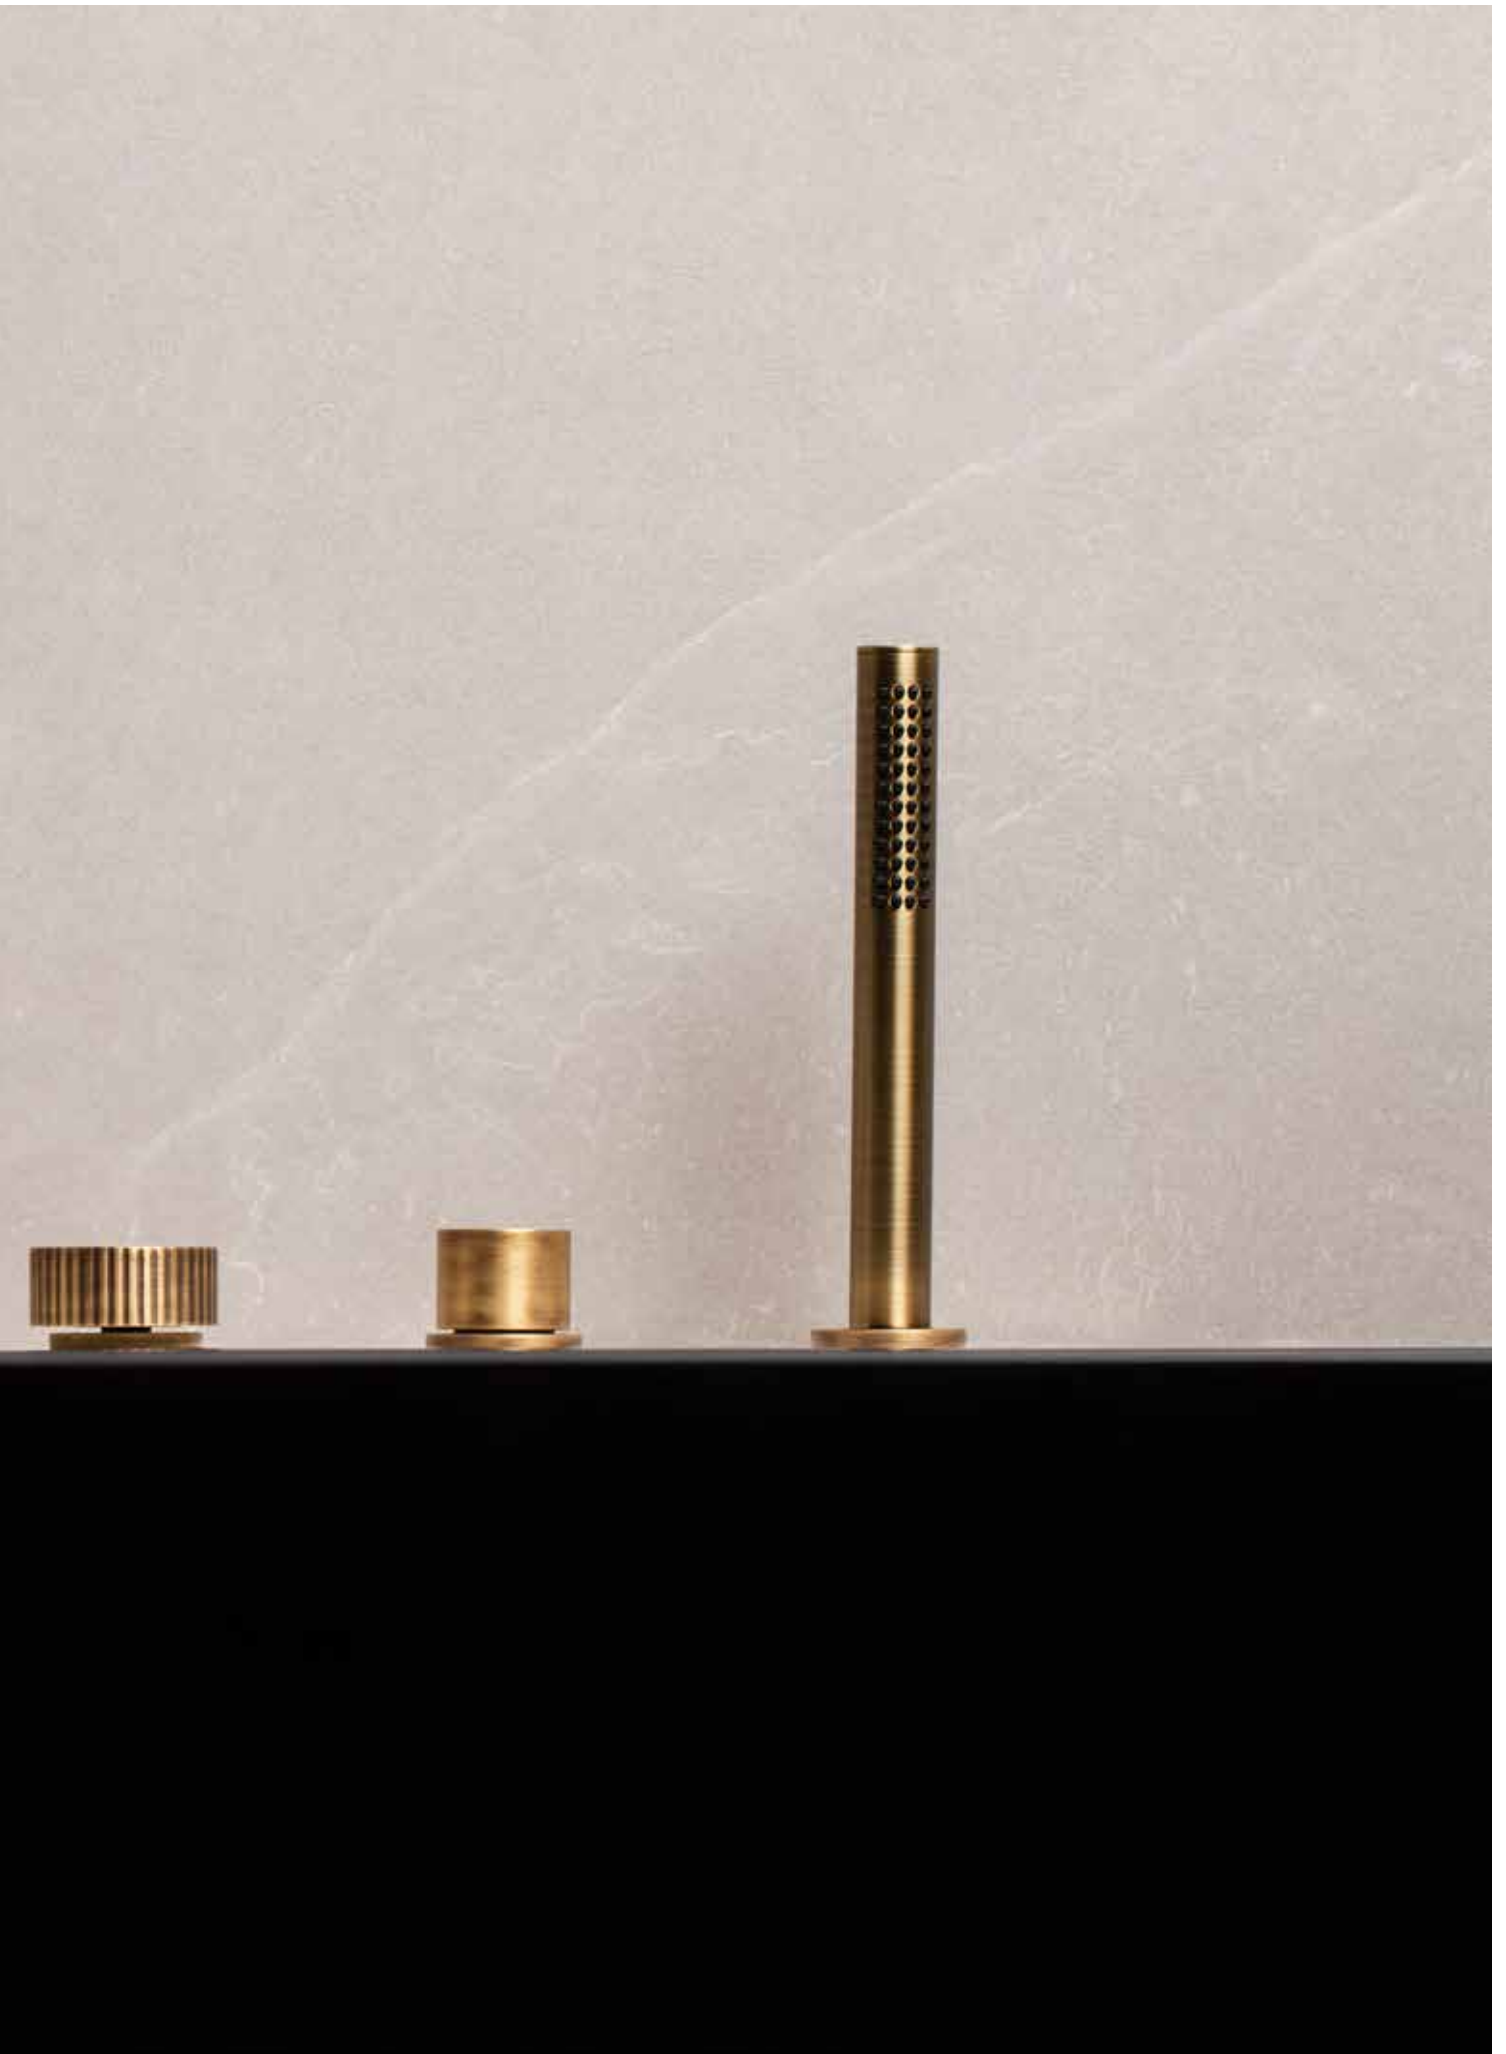

5 Hole Bath Mixer | Soft Bronze