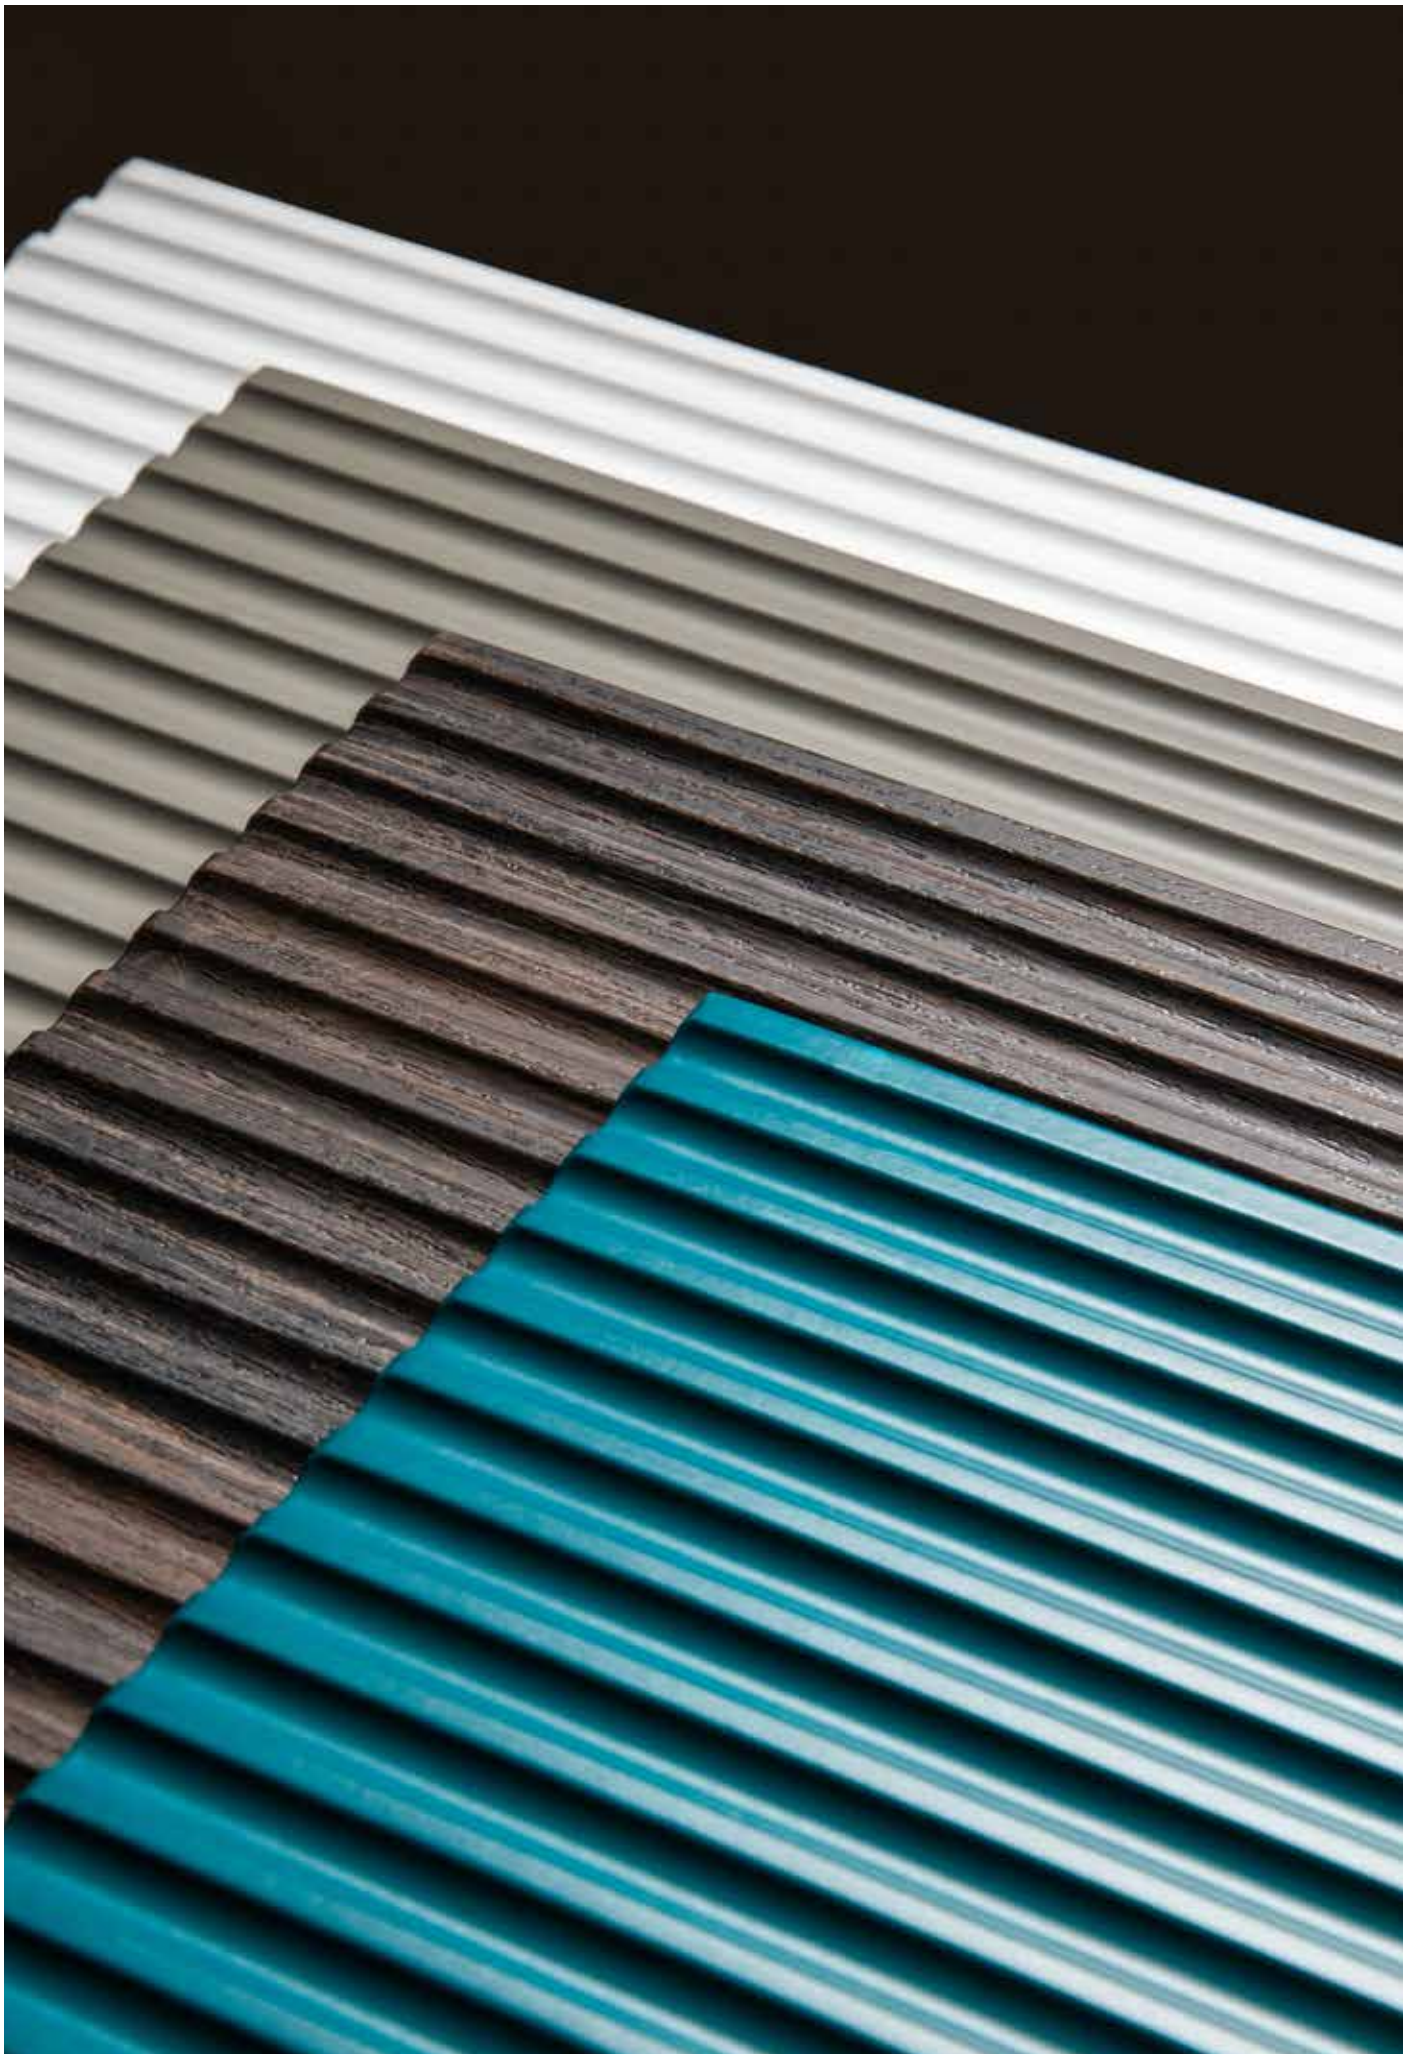

Vanity Unit | Matt White | Dark Grey | Ebony | Ocean Blue