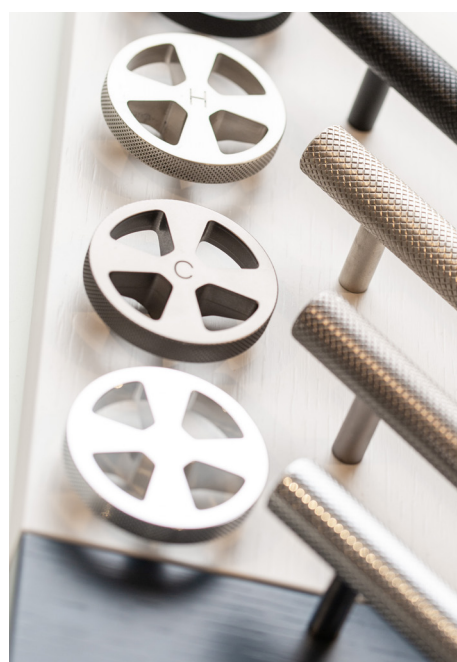

MIXER: BDM-REV-302S-MB
BASIN: BDS-REV-705-WH | COUNTERTOP: BDF-REV-C120-CA
FURNITURE: BDF-REV-V080-WH | HANDLE: BDF-REV-350-MB