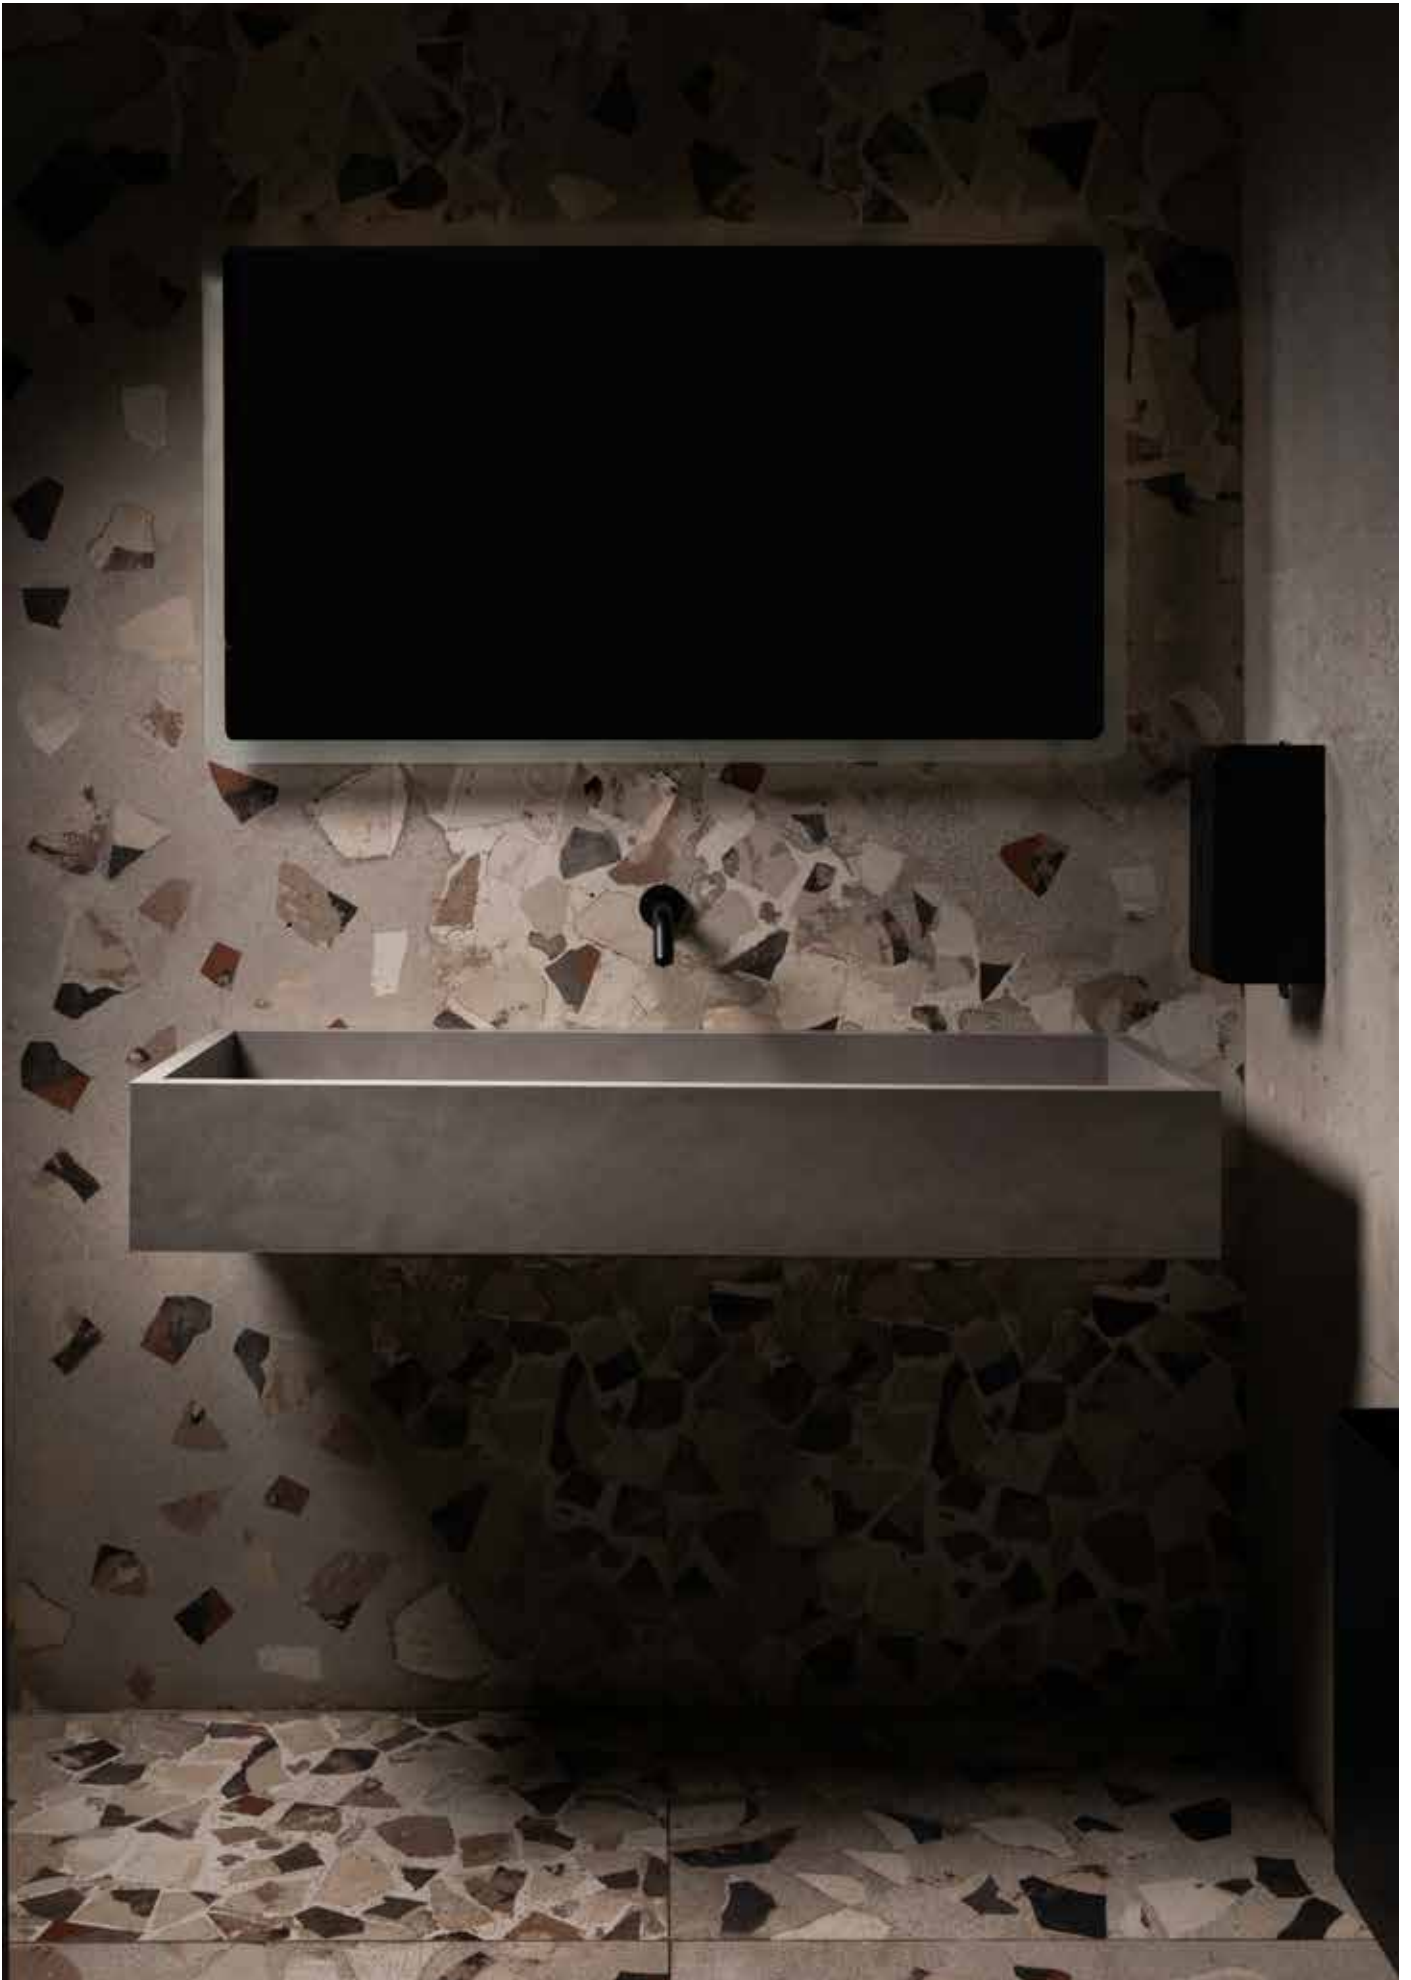

Alpine Wall Mounted Shelf | Oxide Corten Matt (COR)

Monroe Mirror | Satin Zanzibar