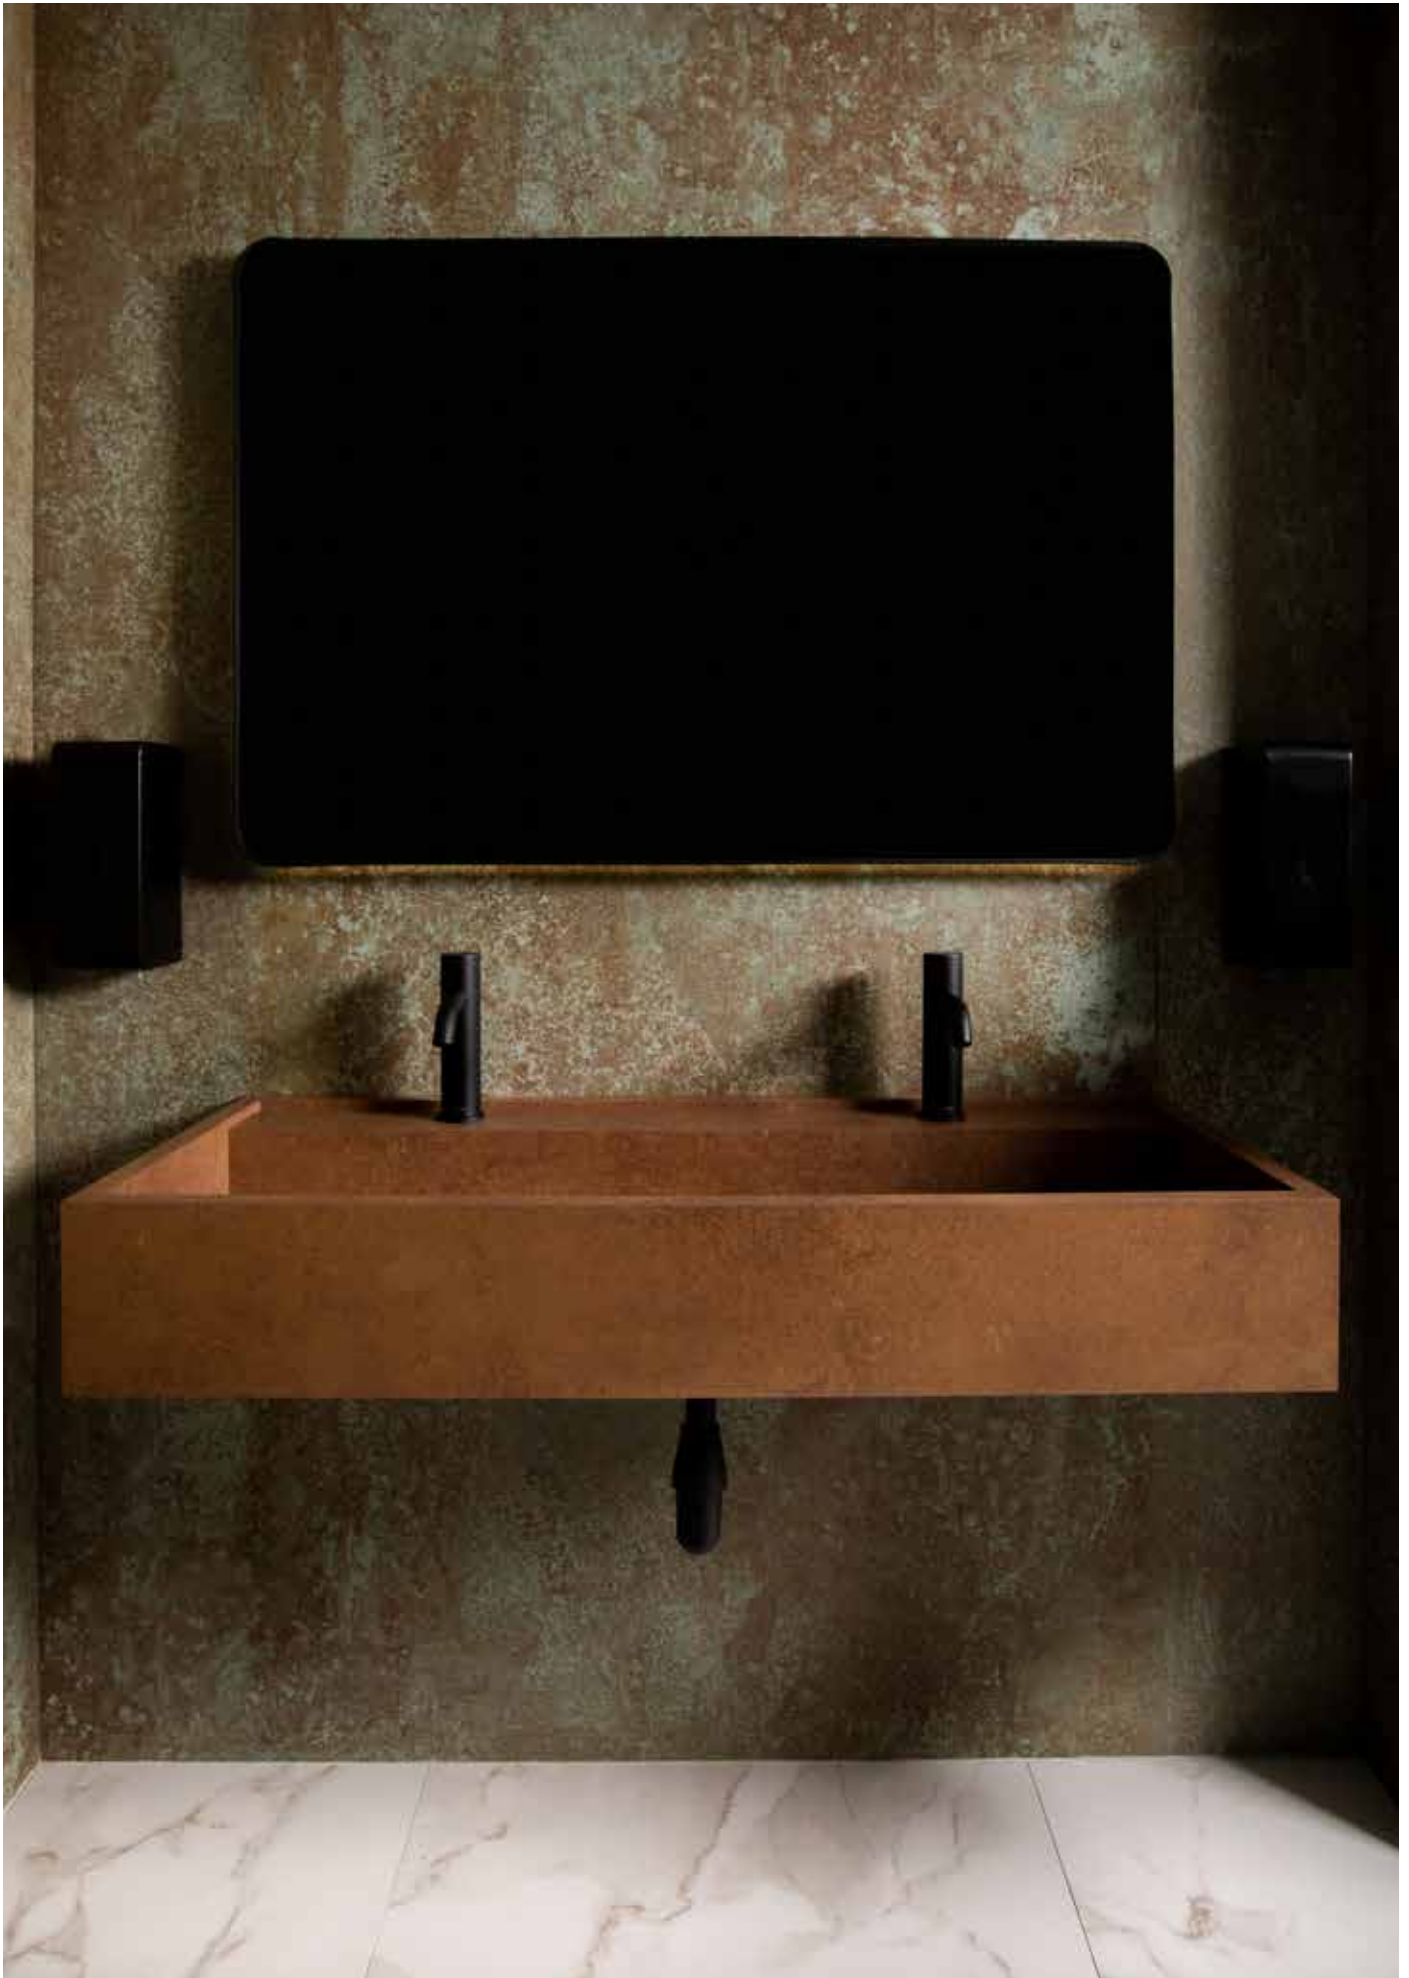

Alpine Shelf | Lagos Ivory

Orology Illuminated Mirror