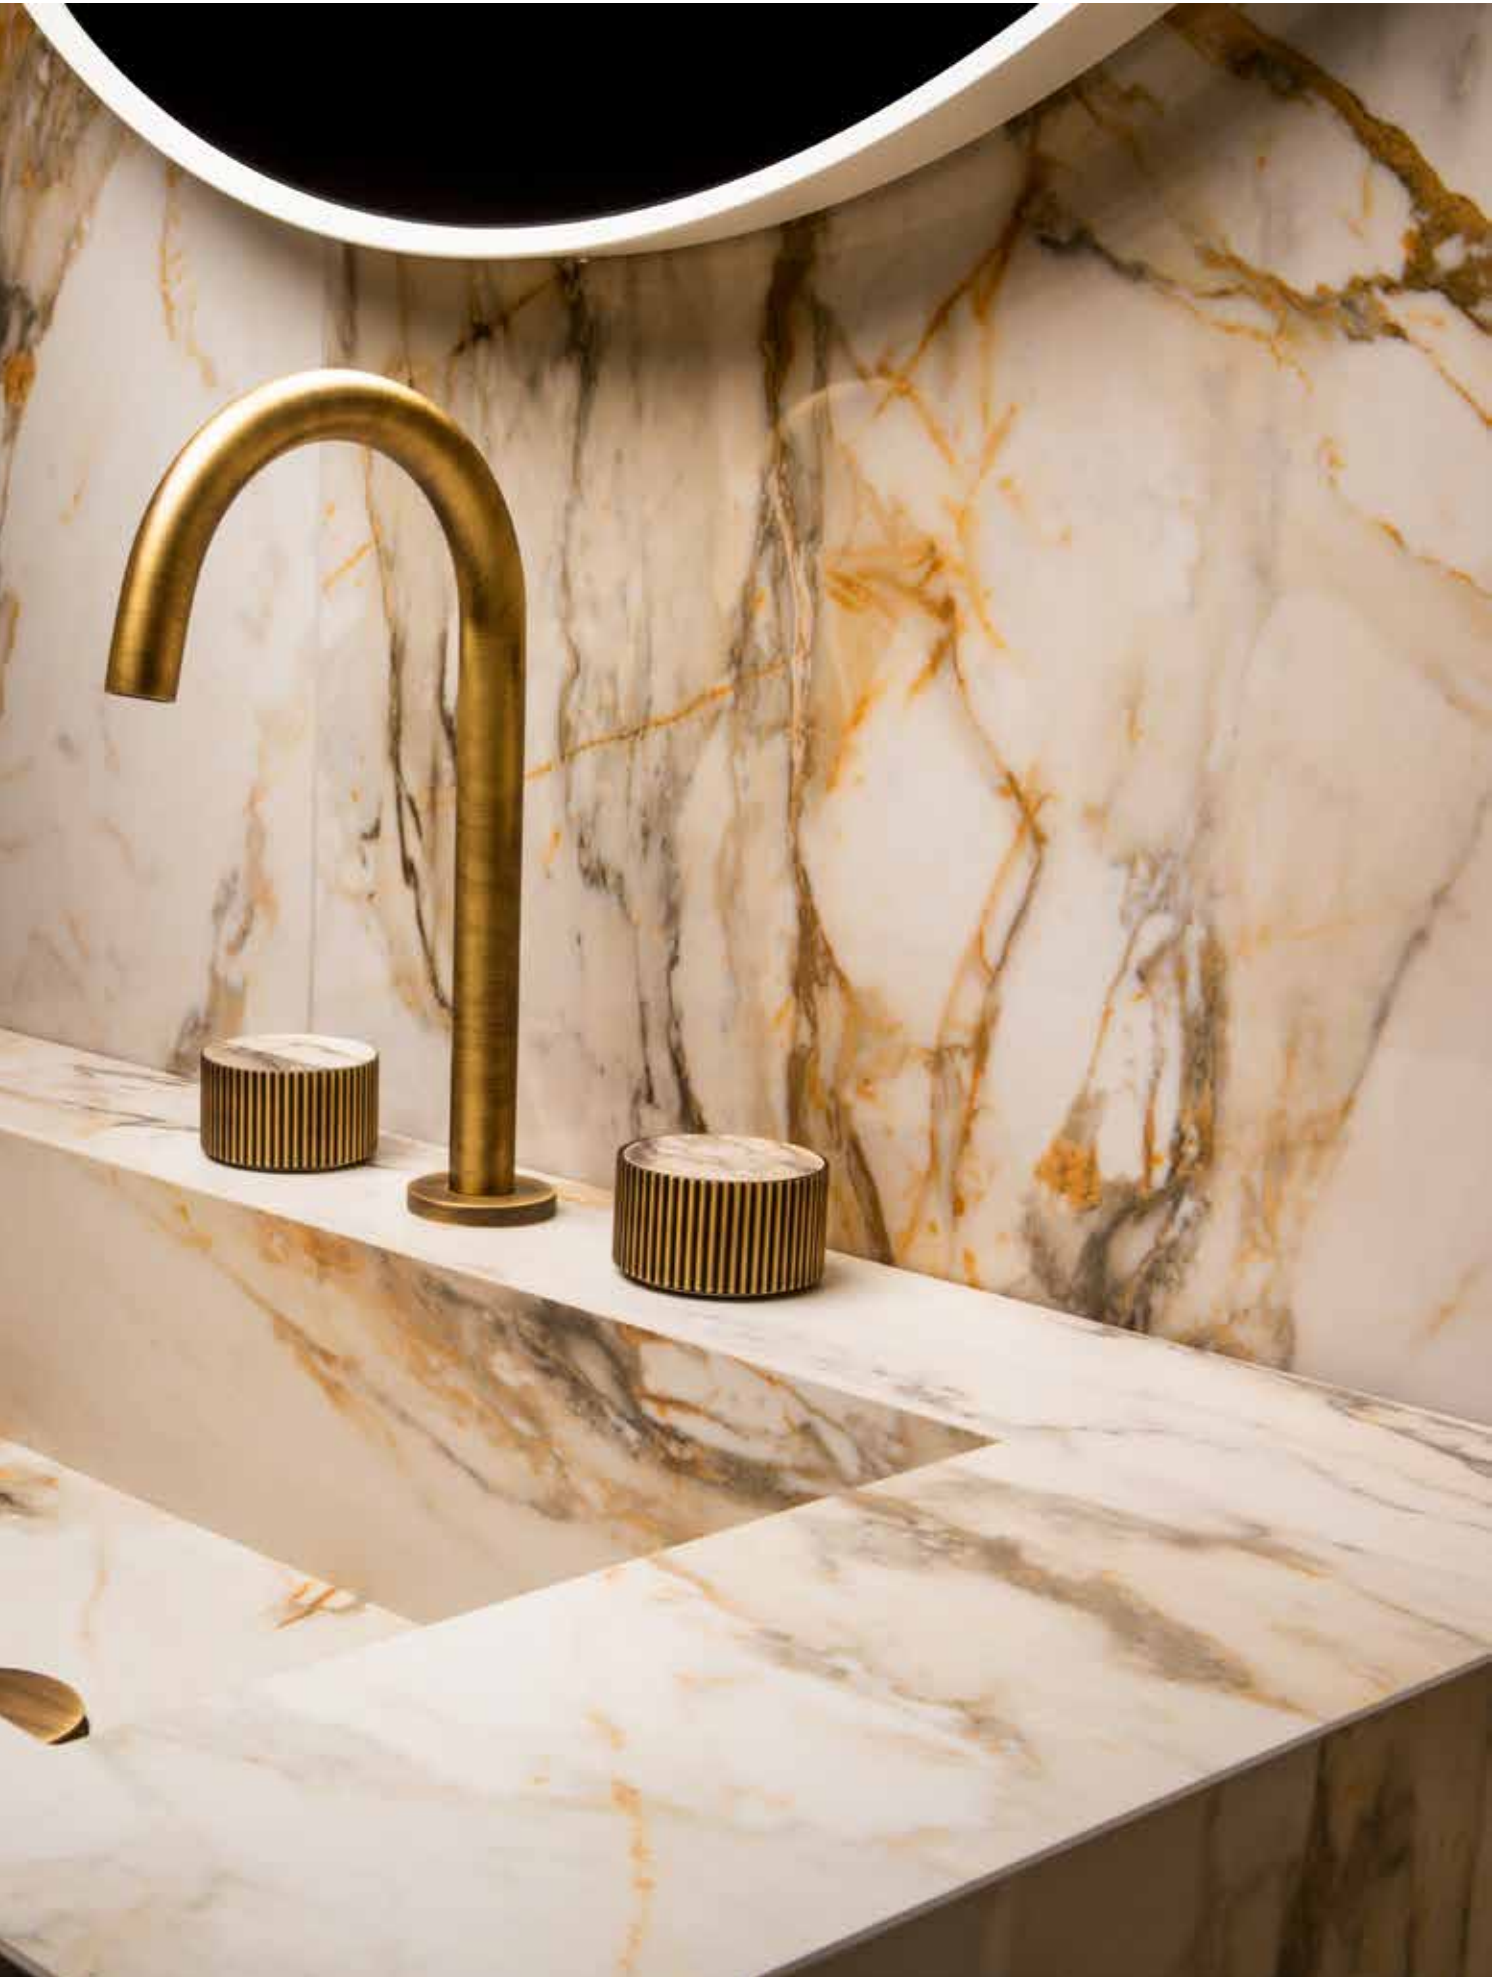

St.Moritz Basin | Antique Brown