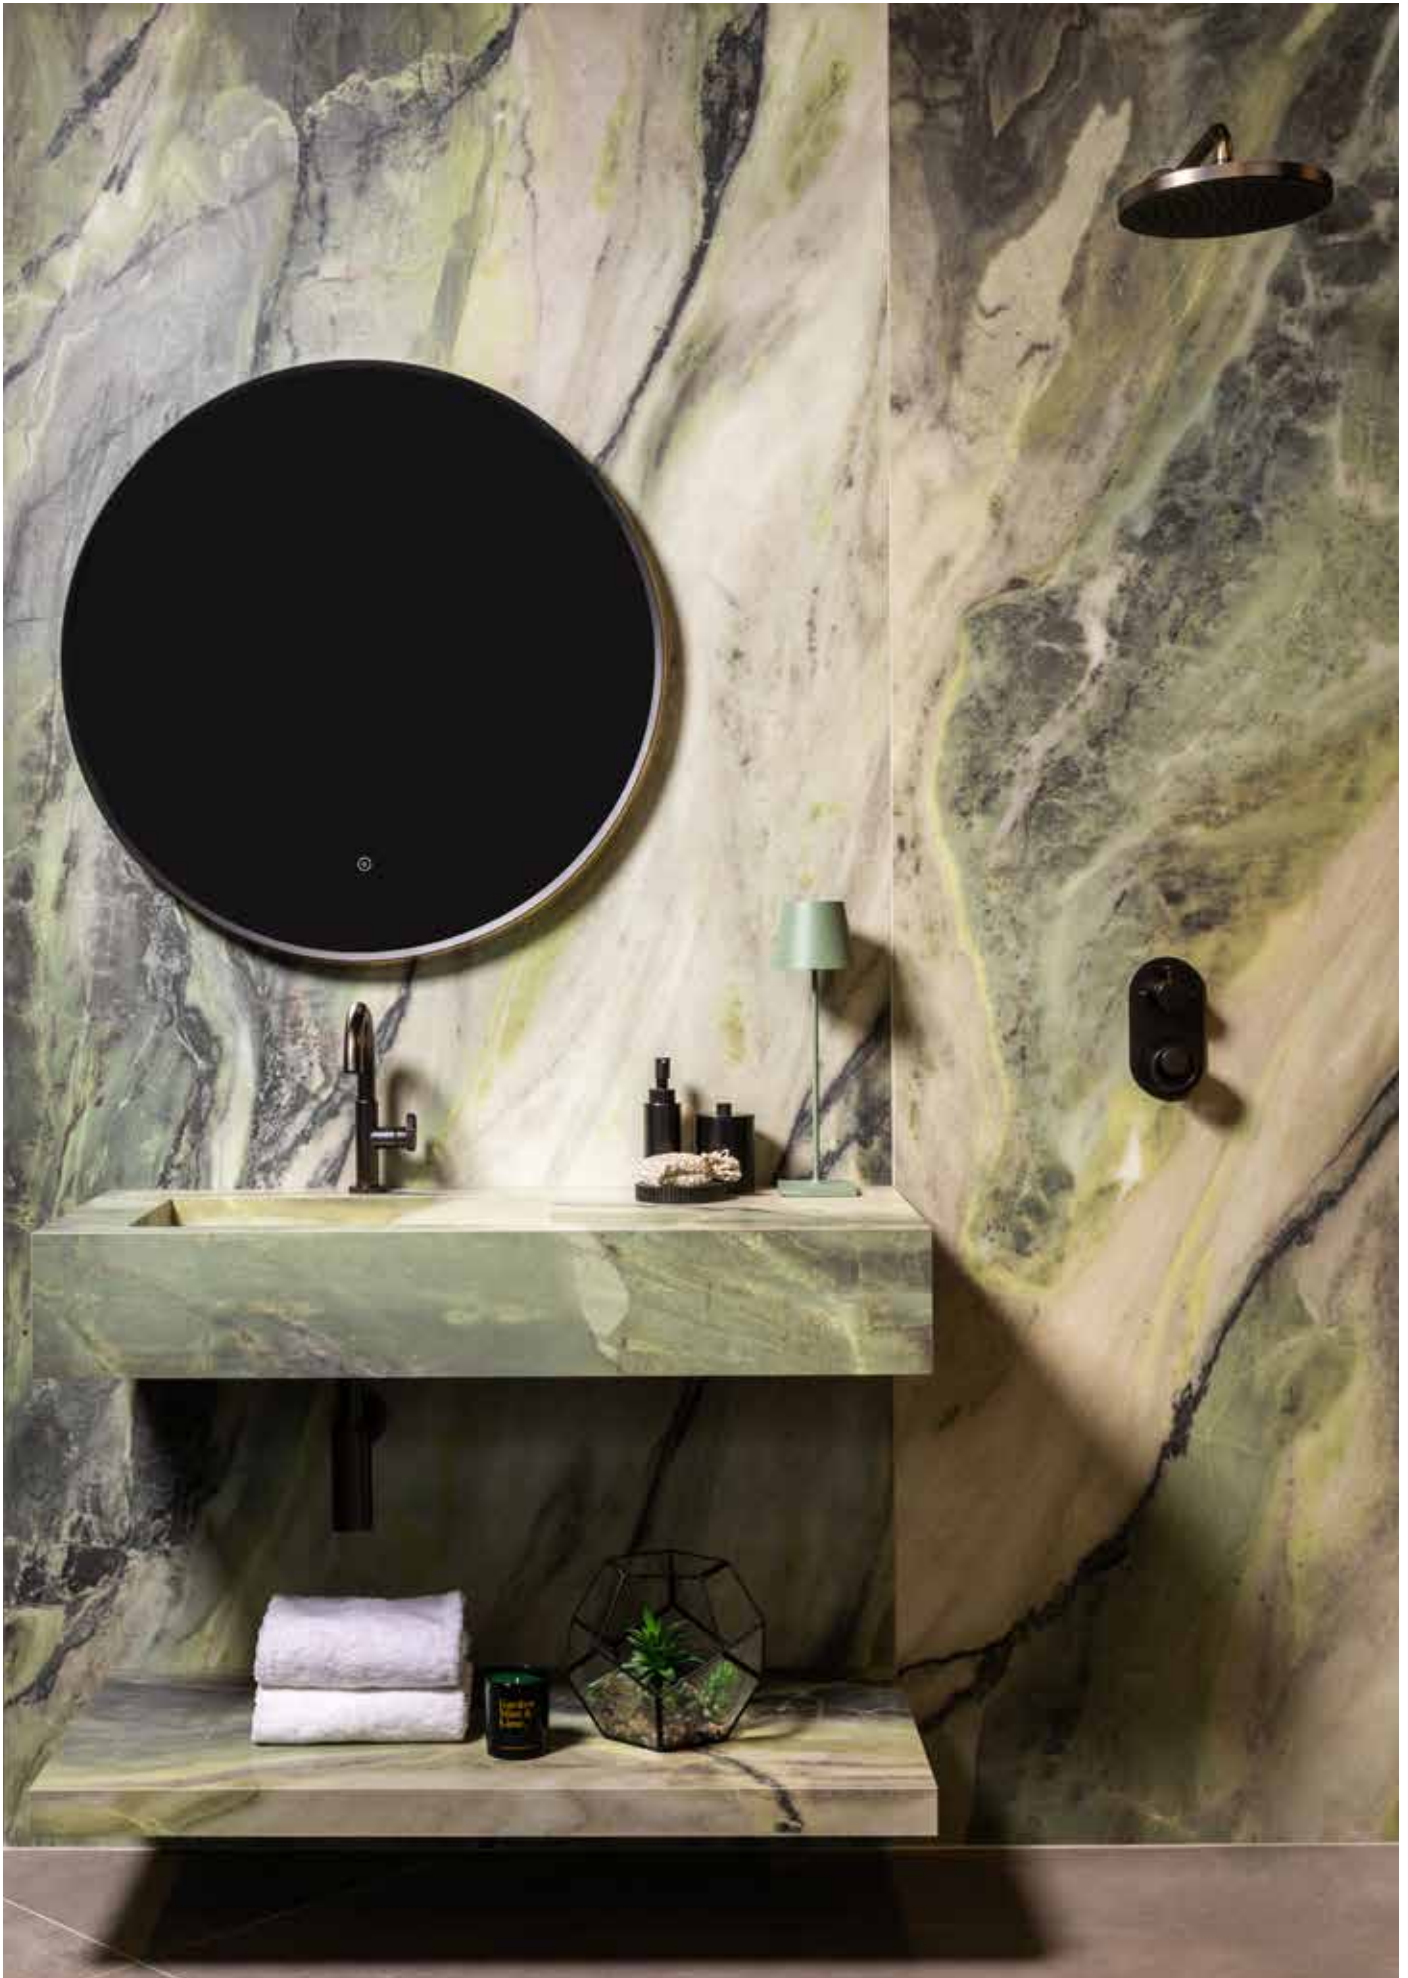

Tignes Basin | Alma Onice Matt (AON)

Bristol Mirror

Chiasso Basin Mixer | Brushed Nickel