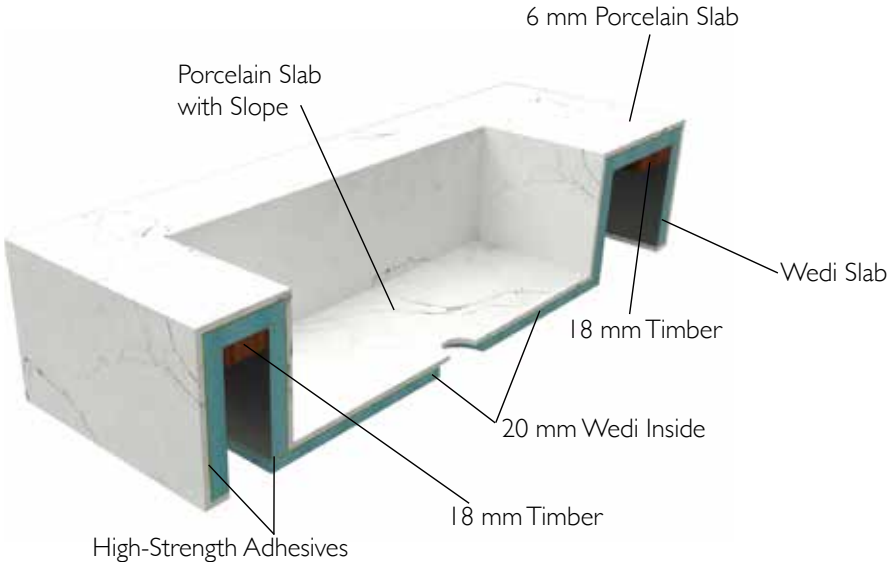

SECTIONAL DETAILS

Wedi Core
Porcelain Slab Surface
without Overflow