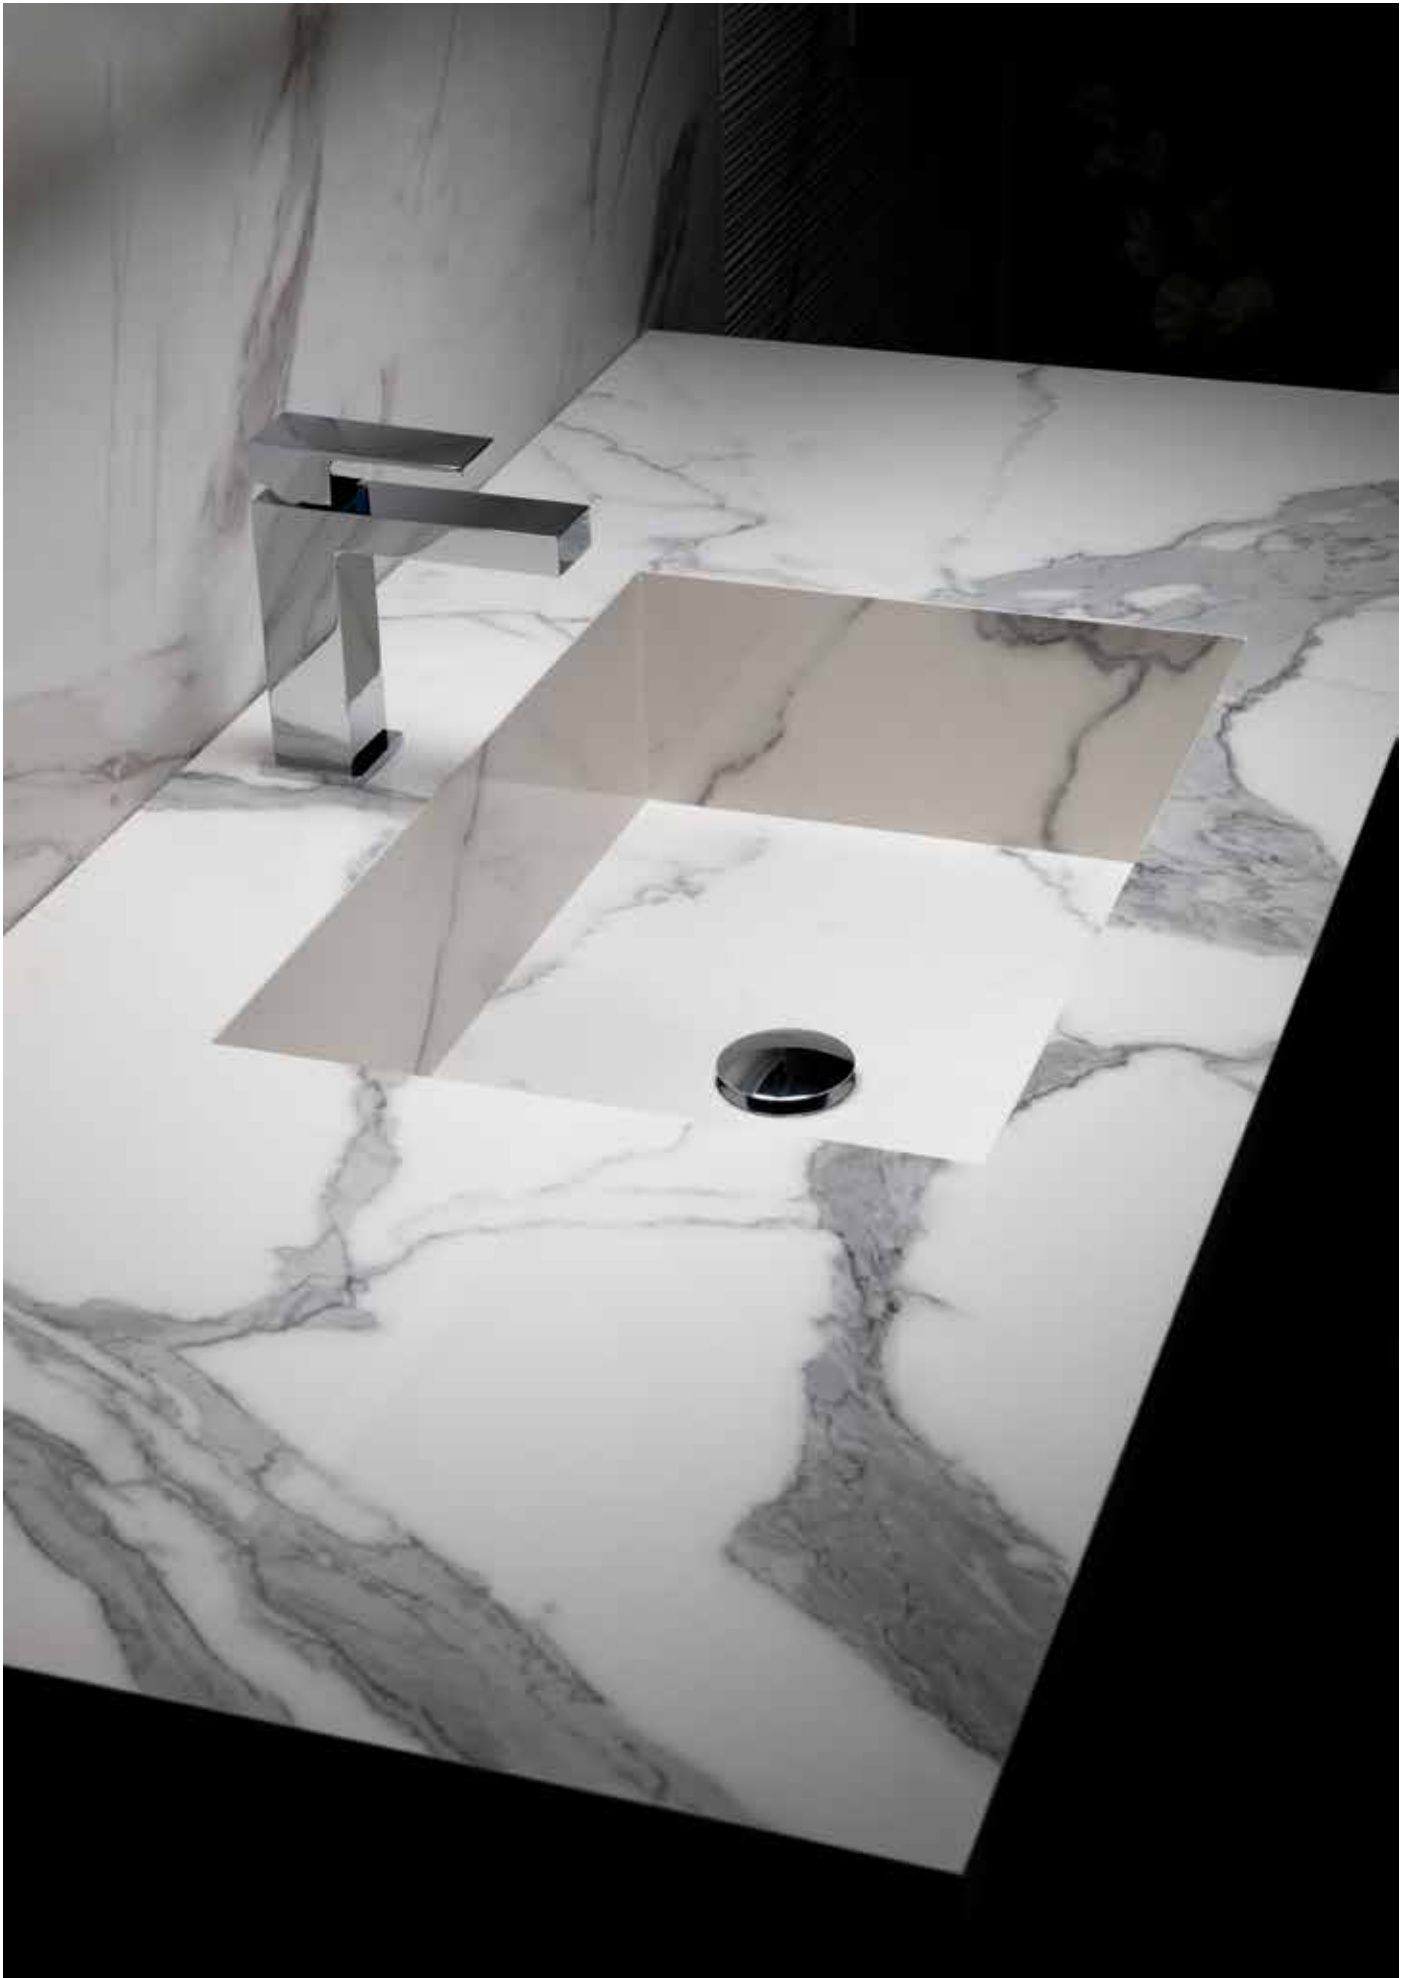

Alpine Wall Mounted Shelf | Camouflage Matt (CAM)

Orology Illuminated Mirror