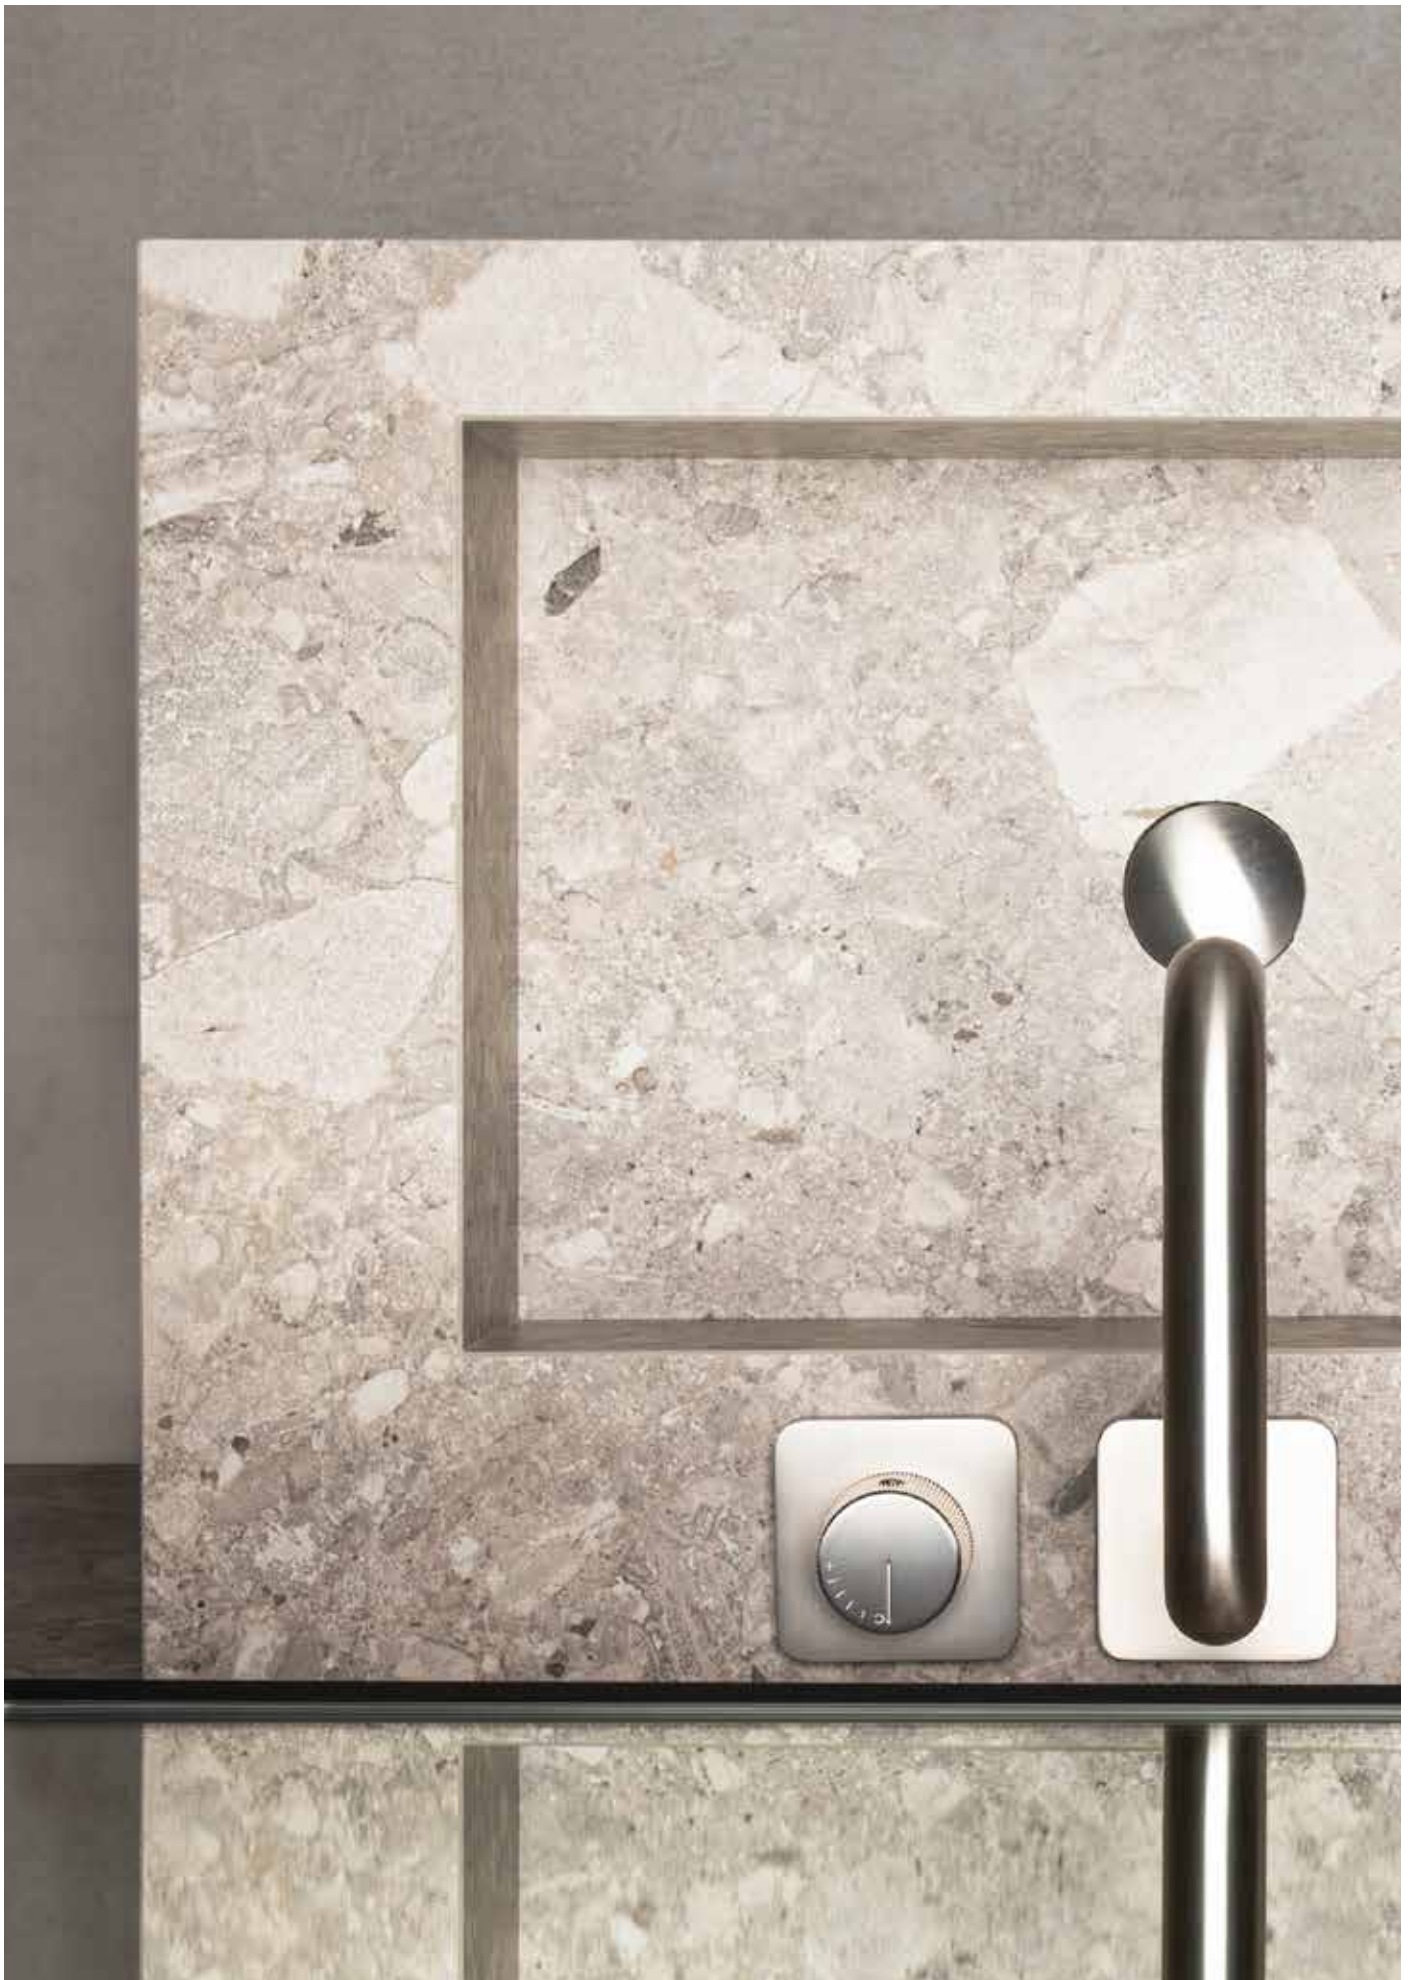

Courchevel Basin | Solid Black Matt (SMB)

Chiasso Basin Mixer | Soft Bronze
Options Round Accessories | Soft Bronze