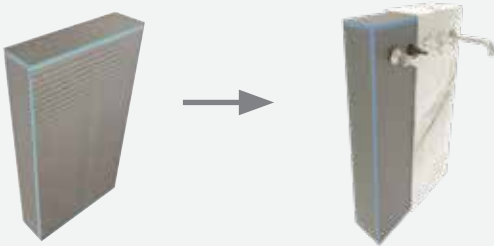

Alpine Plinth Box for Concealed Bath Mixer