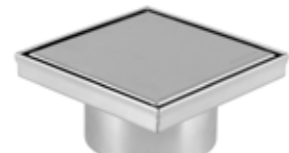

Reversible Floor Drain  
with Tile Insert  
Stainless Steel Grade 316  
Tile Insert Depth 12-13 mm  
Vertical Outlet Dia. 50 mm  
Capacity - 40 l/m  
146 x 146 x 75 mm

**AQD-TDV-14142-316-BS**

Brushed Stainless Steel

Reversible Floor Drain  
with Tile Insert  
Stainless Steel Grade 316  
Tile Insert Depth 12-13 mm  
Vertical Outlet Dia. 102 mm  
Capacity - 60 l/m  
146 x 146 x 75 mm

**AQD-TDV-14141-316-BS**

Brushed Stainless Steel