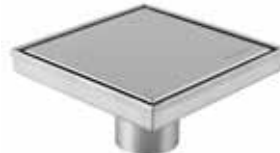

Reversible Floor Drain  
with Tile Insert  
Stainless Steel Grade 316  
Tile Insert Depth 12-13 mm  
Vertical Outlet Dia. 50 mm  
Capacity - 40 l/m  
96 x 96 x 75 mm

**AQD-TDV-09092-316-BS**

Brushed Stainless Steel

Reversible Floor Drain  
with Tile Insert  
Stainless Steel Grade 316  
Tile Insert Depth 12-13 mm  
Vertical Outlet Dia. 50 mm  
Capacity - 40 l/m  
146 x 146 x 75 mm

**AQD-TDV-14142-316-BS**

Brushed Stainless Steel