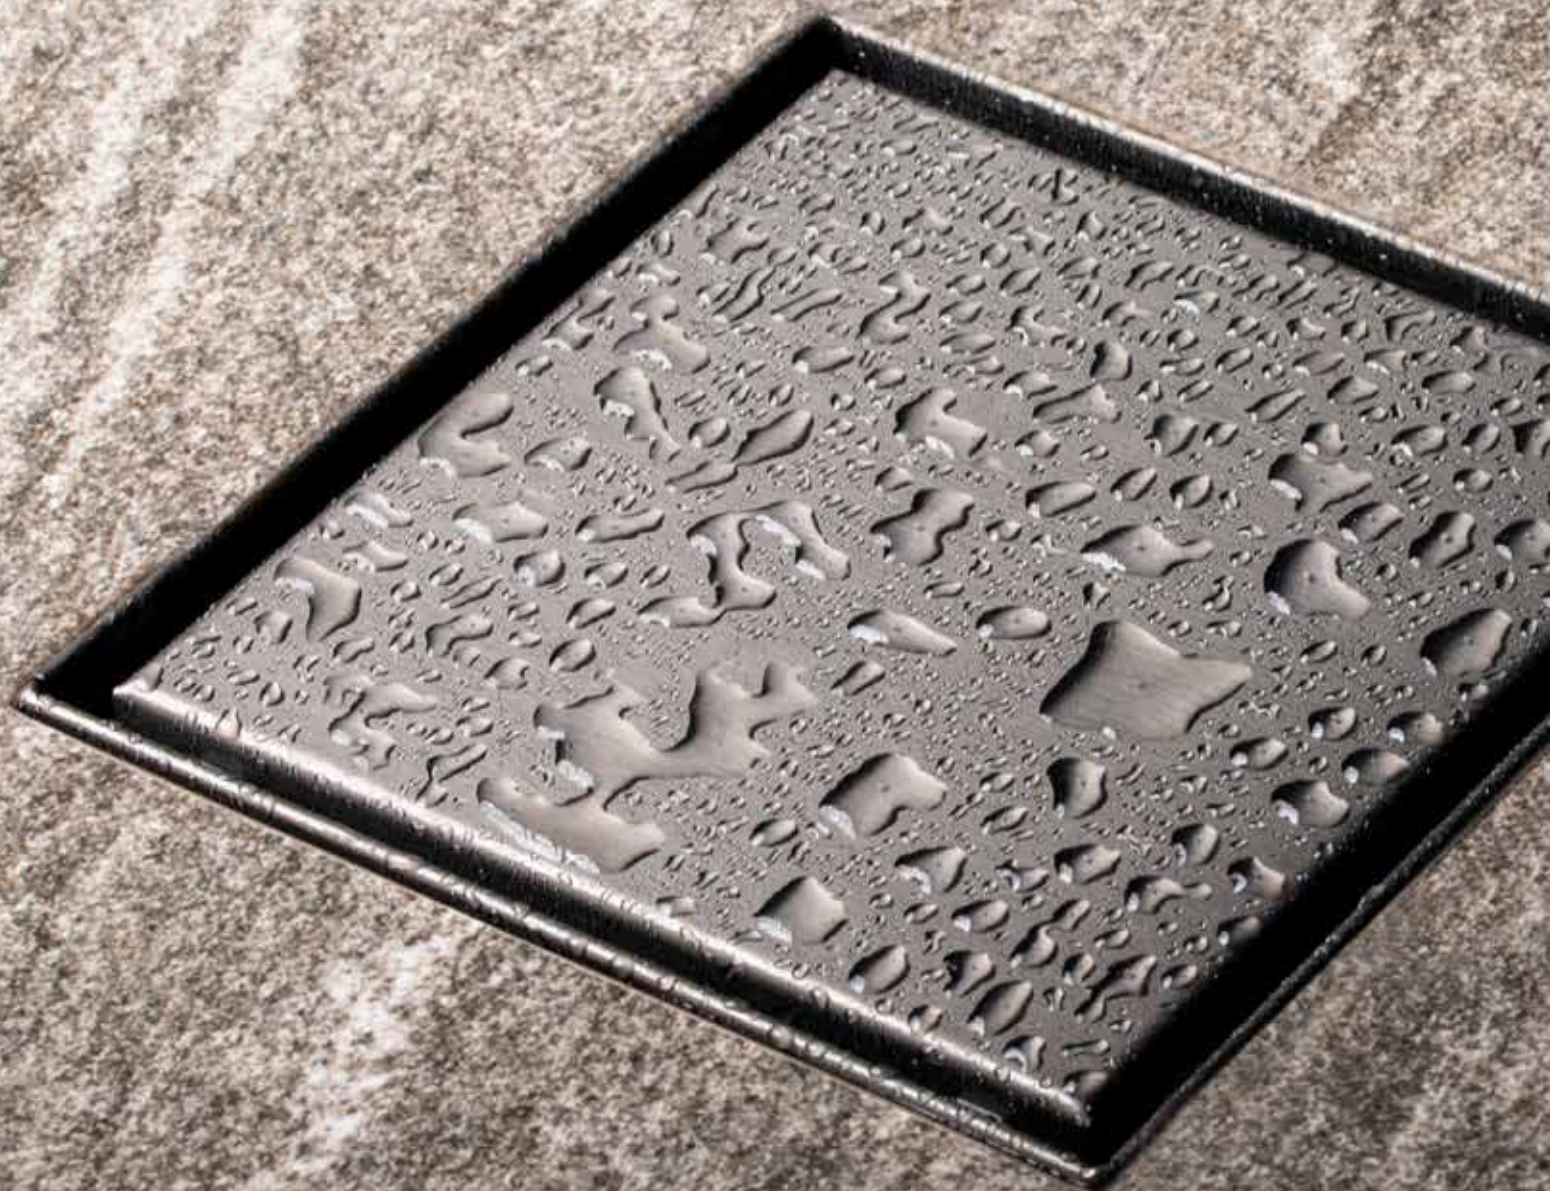

### FINISHES:

Brushed  
Stainless  
Steel

Matt  
Black

Titanium

Brushed  
Brass

Dark  
Brushed  
Copper

Our floor drains include Grade 316 Stainless Steel for commercial environments to anti-odour drains for high traffic institutions. Our tileable discreet drains in Matt Black, Titanium, Brushed Brass and Dark Brushed Copper options blend with brassware and tile choices for a sleek shower waste solution.