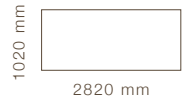

BDO-TOP-DT-2210-C-SP
BDO-TOP-DT-2210-C-CG
BDO-TOP-DT-2210-C-MB
BDO-TOP-DT-2210-C-FI
BDO-TOP-DT-2210-C-LU
BDO-TOP-DT-2210-C-DV
BDO-TOP-DT-2210-C-SM
BDO-TOP-DT-2210-C-CP
BDO-TOP-DT-2210-C-CO
BDO-TOP-DT-2210-C-MP

Statuario Polished
Cement Light Grey
Matt Black
Fossil Ivory Matt
Laurent Matt
Dark Grey Velvet Matt
Statuario Matt
Capraia Matt
Calacatta Gold Matt
Marquinia Polished