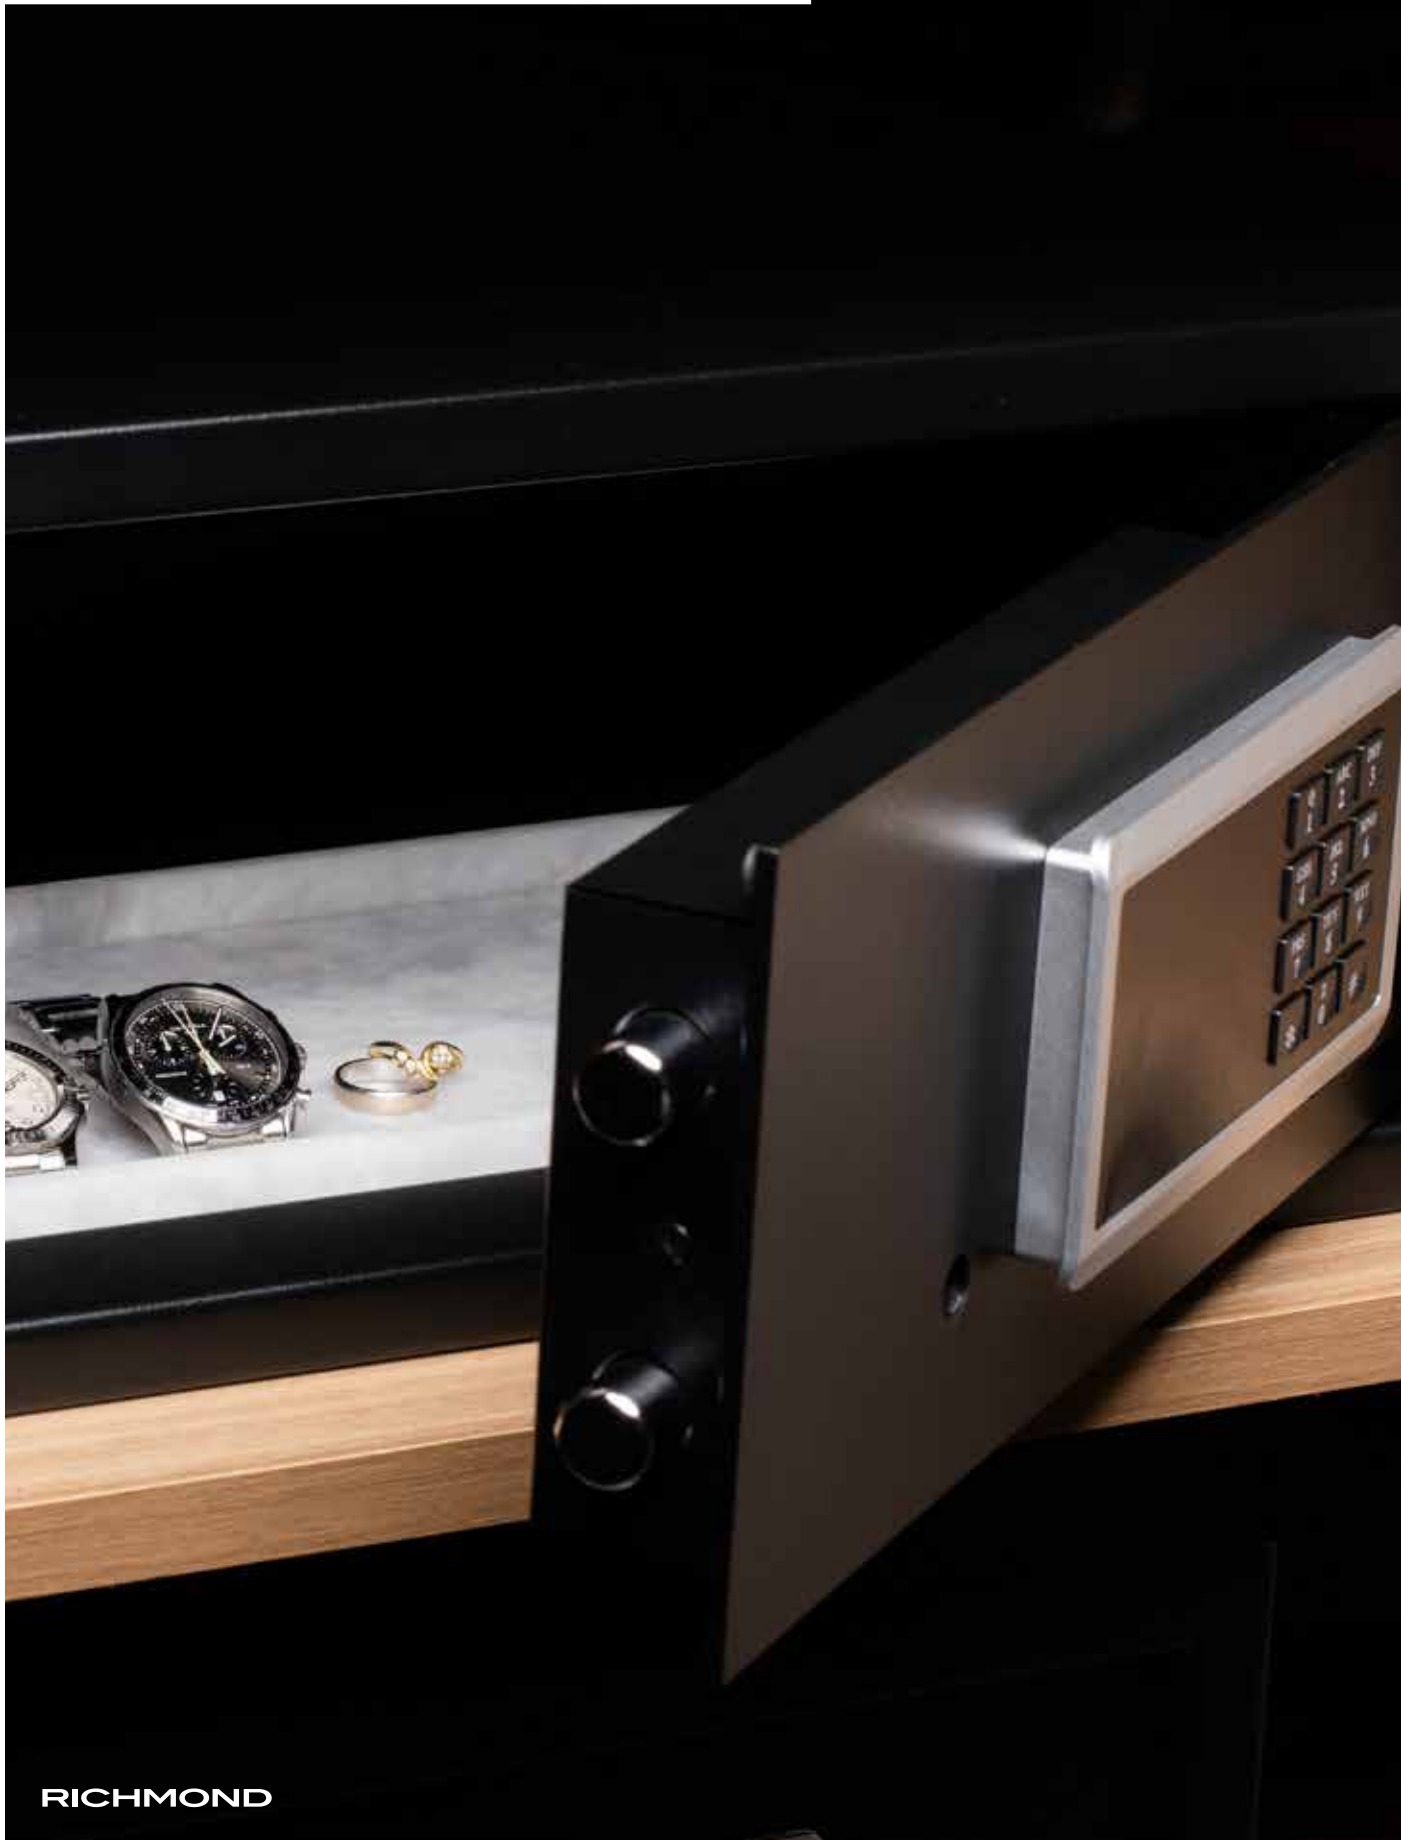

# SAFES

**RICHMOND**

**Richmond**

Top Loading Electronic Safe  
 Stainless Steel  
 Auto Electronic Lock  
 Digital Keypad Display  
 Interior LED  
 4x 1.5V Battery  
 L410 x W350 x H150 mm

RIC-SAFE-TL1541BK