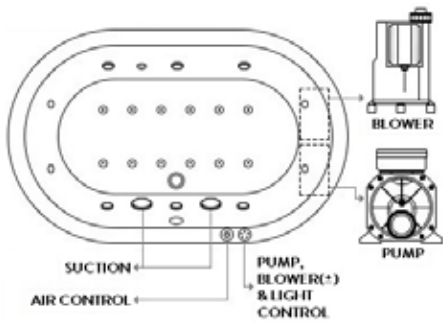

Corsair Oval

Inset Bathtub

Features:

- With Overflow

Dimensions:

1900 x 1200 x 480 mm

Finish:

- ☐ Bathtub: White
- ☐ Jets: Chrome

Water Capacity:

383 Litres

Additions	Finish	Product Code
Inset Bathtub Only	White	BDB-COR-55190-B-WH
Whirlpool System 6ESF	White	BDW-COR-6ESF51-A-WH
Whirlpool System 8ESF	White	BDW-COR-8ESF51-A-WH
Luxury SPA Whirlpool	White	BDW-COR-LUXS59-A-WH
Leg Set (Not Required with Whirlpool)	Chrome	BDB-LEG-A730-A-BK

System 6ESF - Super Deluxe SPA

6 Self-Draining Super Flat Whirlpool Jets, Electronic Control Switch, 2 Back & 2 Feet Jets, Underwater Lighting, 12 Spa Air Jets on Bath Tub Base

System 8ESF - Deluxe Spa

8 Self-Draining Super Flat Whirlpool Jets, Electronic Control Switch, 2 Back & 2 Feet Jets, Underwater Lighting, 12 SPA Air Jets

System LUXSPA - Luxury Spa

Luxury Spa System with 24 Spa Air Jets and 24 Chromotherapy Lights, with Electronic Touch Controls

All whirlpools require access panel and air ventilation. Relocation of pump and blower from right or left based on site condition (on special request from client).