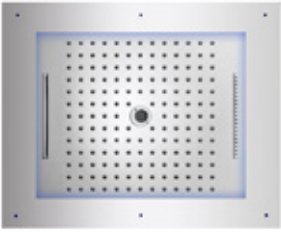

Frame Multifunction

Recessed Shower Head