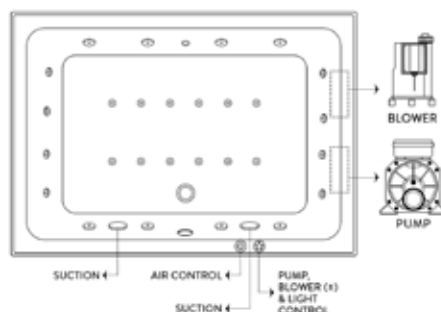

System 8C - Deluxe Whirlpool

8 Self-Draining Whirlpool Jets, Pneumatic Control Switch, 4 Back & 4 Feet Jets, Underwater Lighting

System 8ESF - Deluxe SPA

8 Self-Draining Super Flat Whirlpool Jets, Electronic Control Switch, 4 Back & 4 Feet Jets, Underwater Lighting, 12 SPA Air Jets