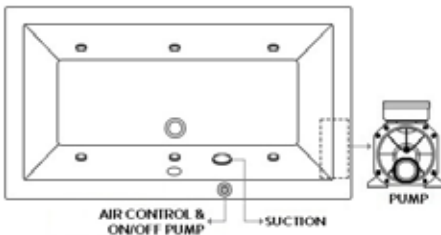

System 6A - Standard Whirlpool

6 Self-Draining Whirlpool Jets, Pneumatic Control Switch