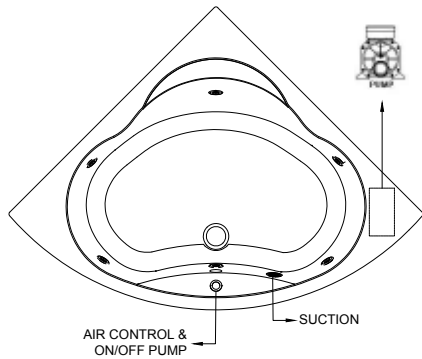

System 6A - Standard Whirlpool

6 Self-Draining Whirlpool Jets, Pneumatic Control Switch