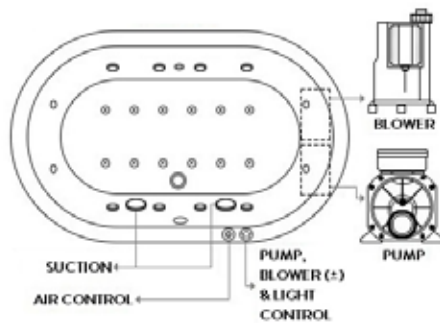

System 8ESF - Deluxe Spa

8 Self-Draining Super Flat Whirlpool Jets, Electronic Control Switch, 2 Back & 2 Feet Jets, Underwater Lighting, 12 SPA Air Jets