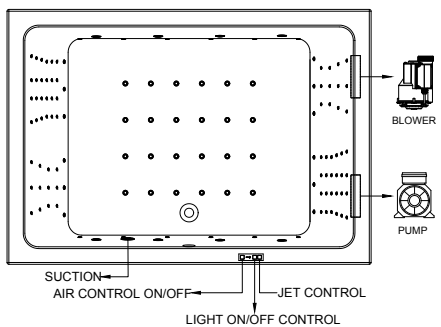

System Platinum

Luxury SPA System with 8 Midi Jets, 72 Nano Jets, 24 Spa Air Jets, 24 Chromotherapy Lights, with Electronic Touch Controls