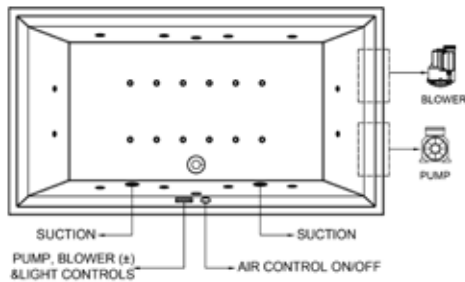

System 8ESF - Deluxe SPA

8 Self-Draining Super Flat Whirlpool Jets, Electronic Control Switch, 2 Back & 2 Feet Jets, Underwater Lighting, 12 SPA Air Jets

Luxury SPA Whirlpool + Milk System

Luxury Spa System + Milk System with 24 Spa Jets, 24 Chromotherapy Lights, Self Clean System, Dry Run Protection, 700-850W Blower, with Electronic Control Switch