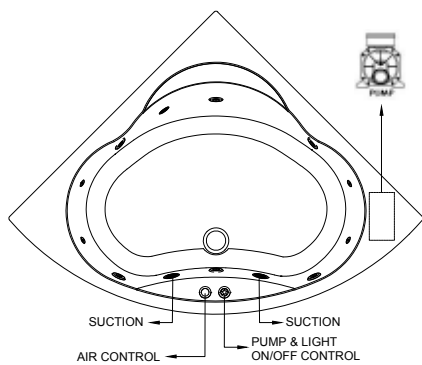

System 6BSF - Deluxe SPA

6 Self-Draining Super Flat Whirlpool Jets, Electronic Control Switch, 2 Back & 2 Feet Jets, Underwater Lighting