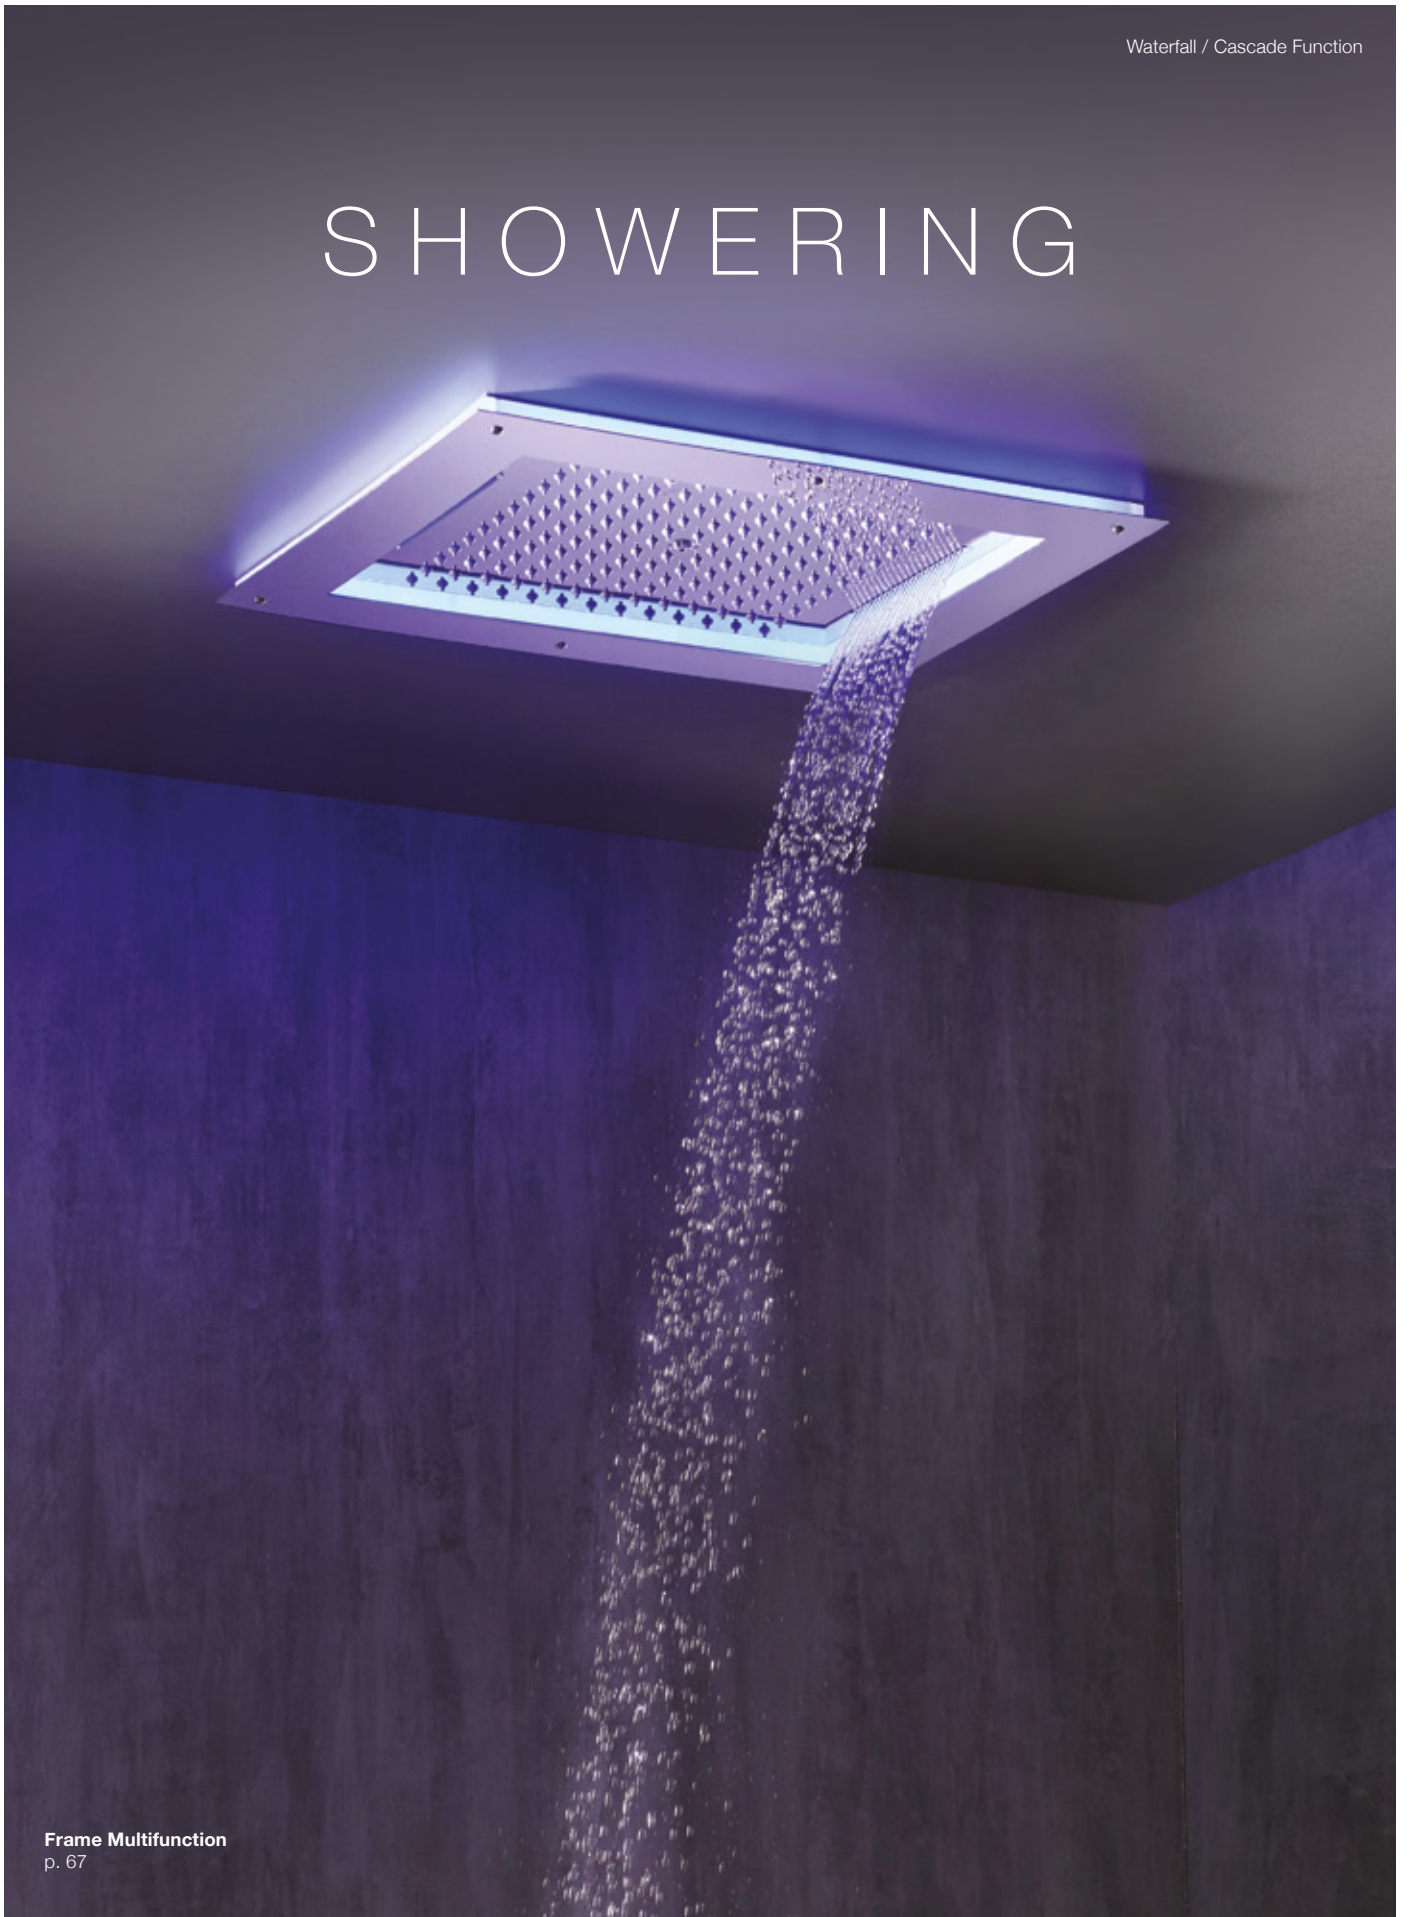

Product Code:
HRV-1-028-770

For information on accessories and additional components, contact our sales team. Bespoke sauna solutions available.

SHOWERING

Frame Multifunction
p. 67

Rain Curtain Function

Spray Function