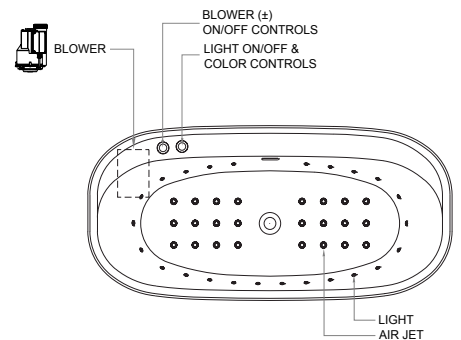

Additions	Finish	Product Code
Freestanding Bathtub Only	Matt White	BDB-HOK-870-MW
Luxury SPA Whirlpool	Matt White	BDW-HOK-LUXS59-A-MW

All whirlpools require access panel and air ventilation. Relocation of pump and blower from right or left based on site condition (on special request from client).