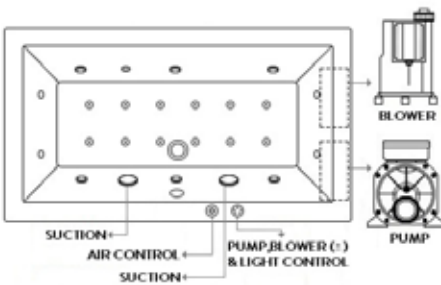

System 6ESF - Deluxe Spa

6 Self-Draining Whirlpool Jets, Electronic Control Switch, 2 Back & 2 Feet Jets, Underwater Lighting