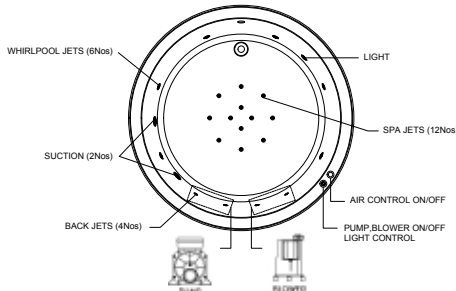

System 6BSF - Deluxe SPA

6 Self-Draining Whirlpool Jets, Electronic Control Switch, 4 Back Jets, Underwater Lighting

System 6ESF - Super Deluxe SPA

6 Self-Draining Super Flat Whirlpool Jets, Electronic Control Switch, 4 Back Jets, Underwater Lighting, 12 Spa Air Jets on Bath Tub Base