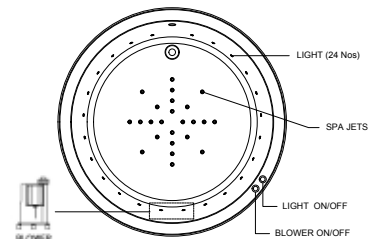

System LUXS19 - Luxury SPA

Luxury SPA System with 24 Spa Air Jets and 24 Chromotherapy Lights, with Electronic Touch Controls