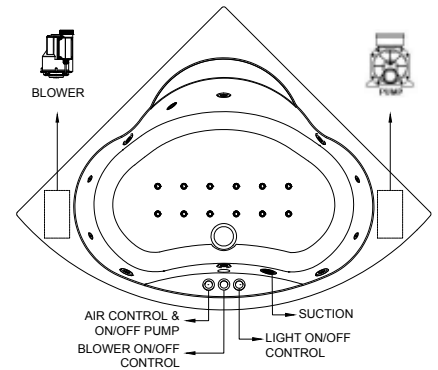

System 6E - Deluxe SPA

6 Self-Draining Whirlpool Jets, Pneumatic Control Switch, 2 Back & 2 Feet Jets, Underwater Lighting, 12 Spa Air Jets on Bathtub Base