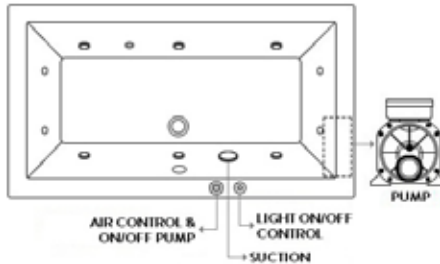

System 6A - Standard Whirlpool

6 Self-Draining Whirlpool Jets, Pneumatic Control Switch

System 6B - Deluxe Whirlpool

6 Self-Draining Whirlpool Jets, Pneumatic Control Switch, 2 Back & 2 Feet Jets, Underwater Lighting