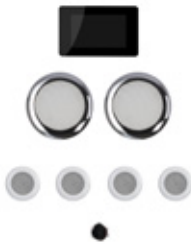

Steam Room Kit

Features:

- Digital Control Panel
- Bluetooth Music Box
- 2x Speakers
- Wi-Fi Box
- 4 RGB Lights

Finish:

- Grey

Room Size	Power Output	Voltage	Dimensions	Product Code
3.5-5 Cbm	4.5 kW	220 V / 50 Hz	510 x 310 x 690 mm	BDD-SPA-GEN4.5-1-A
5-7 Cbm	6 kW	380 V / 50 Hz	510 x 310 x 690 mm	BDD-SPA-GEN6-3-A
7-9 Cbm	9 kW	380 V / 50 Hz	510 x 310 x 690 mm	BDD-SPA-GEN9-3-A