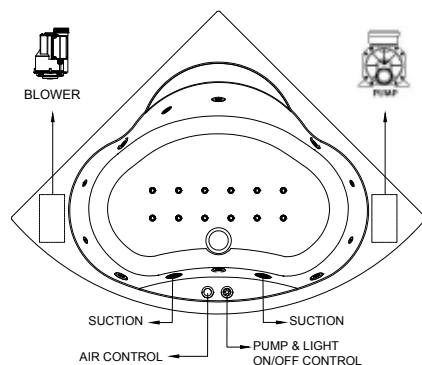

System 6ESF - Super Deluxe SPA

6 Self-Draining Super Flat Whirlpool Jets, Electronic Control Switch, 2 Back & 2 Feet Jets, Underwater Lighting, 12 Spa Air Jets on Bath Tub Base