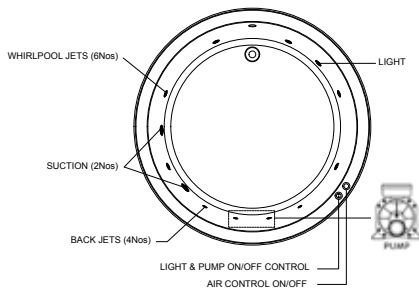

Urban

Acrylic Freestanding Bathtub

Features:

- With Overflow
- With Matching Push Type Bath Waste

Dimensions:

1780 x 840 x 580 mm

Finish:

- Bathtub: White
- Jets: Chrome

Water Capacity:

190 Litres

System Lightstream

48 Nano Air Jets, 24 Chromotherapy Lights with Electronic Control Switch

Additions	Finish	Product Code
Freestanding Bathtub Only	White	BDB-URB-53179-A-WH
Lightstream Whirlpool	White	BDW-URB-LST50-A-WH

Como

Inset Bathtub

Features:

- With Overflow

Dimensions:

Dia. 1700 x 470 mm

Recommended Waste:

BDP-WBT-110-90U-B-XX (Bath Pop-up Waste)

Finish:

- Bathtub: White
- Jets: Chrome

Water Capacity:

590 Litres

Additions	Finish	Product Code
Inset Bathtub Only	White	BDB-COM-870-WH
Whirlpool System 6BSF	White	BDW-COM-6BSF11-A-WH
Whirlpool System 6ESF	White	BDW-COM-6ESF11-A-WH
Luxury SPA Whirlpool	White	BDW-COM-LUXS19-A-WH
Leg Set (Not Required with Whirlpool)	Black	BDB-LEG-A1150-A-BK

System 6BSF - Deluxe SPA

6 Self-Draining Whirlpool Jets, Electronic Control Switch, 4 Back Jets, Underwater Lighting

System 6ESF - Super Deluxe SPA

6 Self-Draining Super Flat Whirlpool Jets, Electronic Control Switch, 4 Back Jets, Underwater Lighting, 12 Spa Air Jets on Bath Tub Base

System LUXS19 - Luxury SPA

Luxury SPA System with 24 Spa Air Jets and 24 Chromotherapy Lights, with Electronic Touch Controls

All whirlpools require access panel and air ventilation. Relocation of pump and blower from right or left based on site condition (on special request from client).