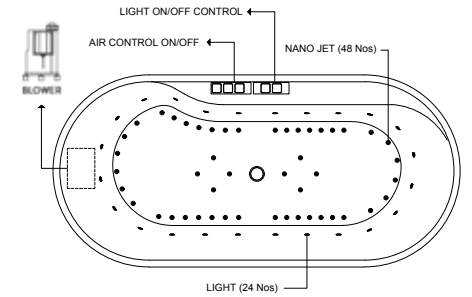

System Lightstream

48 Nano Air Jets, 24 Chromotherapy Lights with Electronic Control Switch

Additions	Finish	Product Code
Freestanding Bathtub Only	White	BDB-URB-53179-A-WH
Lightstream Whirlpool	White	BDW-URB-LST50-A-WH