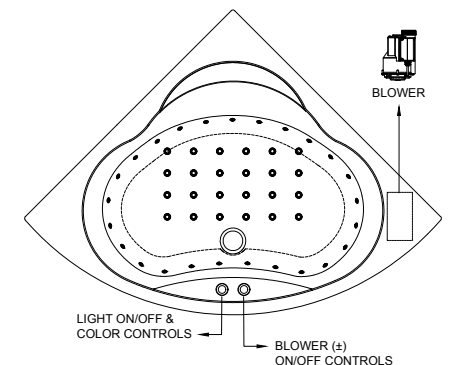

System LUXSPA - Luxury Spa

Luxury Spa System with 24 Spa Air Jets and 24 Chromotherapy Lights, with Electronic Controls

All whirlpools require access panel and air ventilation. Relocation of pump and blower from right or left based on site condition (on special request from client).