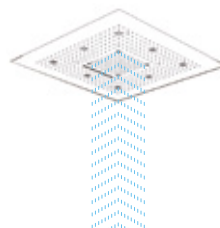

Mixed Spray Function

1. Waterfall / Cascade

2. Spray

3. Rain Curtain

4. Rain

5. Mixed Spray

* Effect is for reference only. Actual effect is subjected to real product performance.

Examples of Shower Function Combinations