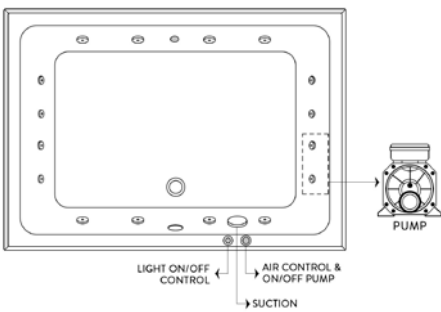

System 8C - Deluxe Whirlpool

8 Self-Draining Whirlpool Jets, Pneumatic Control Switch, 4 Back & 4 Feet Jets, Underwater Lighting

System 8ESF - Deluxe SPA

8 Self-Draining Super Flat Whirlpool Jets, Electronic Control Switch, 4 Back & 4 Feet Jets, Underwater Lighting, 12 SPA Air Jets