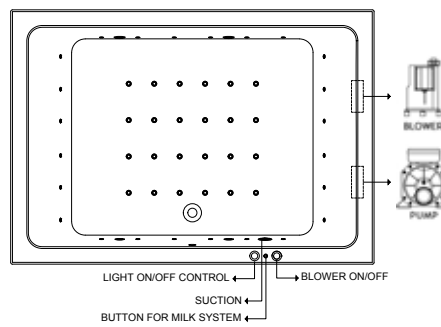

Luxury SPA Whirlpool + Milk System

Luxury Spa System + Milk System with 24 Spa Jets, 24 Chromotherapy Lights, Self Clean System, Dry Run Protection, 700-850W Blower, with Electronic Control Switch