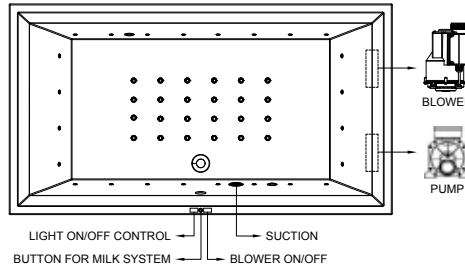

Luxury SPA Whirlpool + Milk System

Luxury Spa System + Milk System with 24 Spa Jets, 24 Chromotherapy Lights, Self Clean System, Dry Run Protection, 700-850W Blower, with Electronic Control Switch