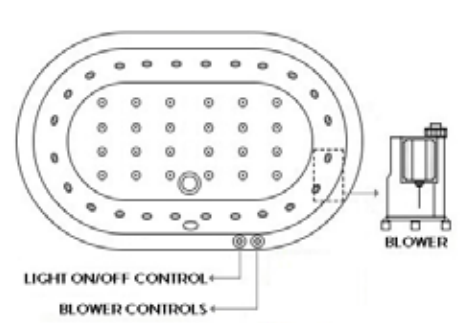

System LUXSPA - Luxury Spa

Luxury Spa System with 24 Spa Air Jets and 24 Chromotherapy Lights, with Electronic Touch Controls