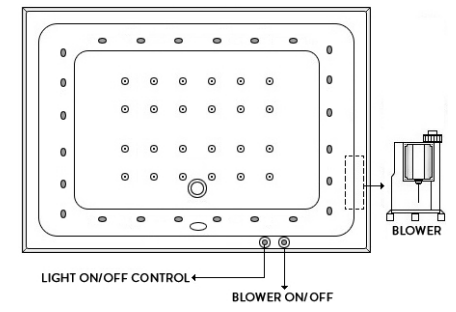

System Luxury SPA

Luxury SPA System with 24 Spa Air Jets and 24 Chromotherapy Lights, with Electronic Touch Controls