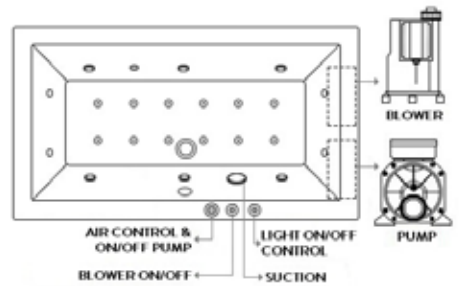

System 6E - Deluxe SPA

6 Self-Draining Whirlpool Jets, Pneumatic Control Switch, 2 Back & 2 Feet Jets, Underwater Lighting, 12 Spa Air Jets on Bathtub Base