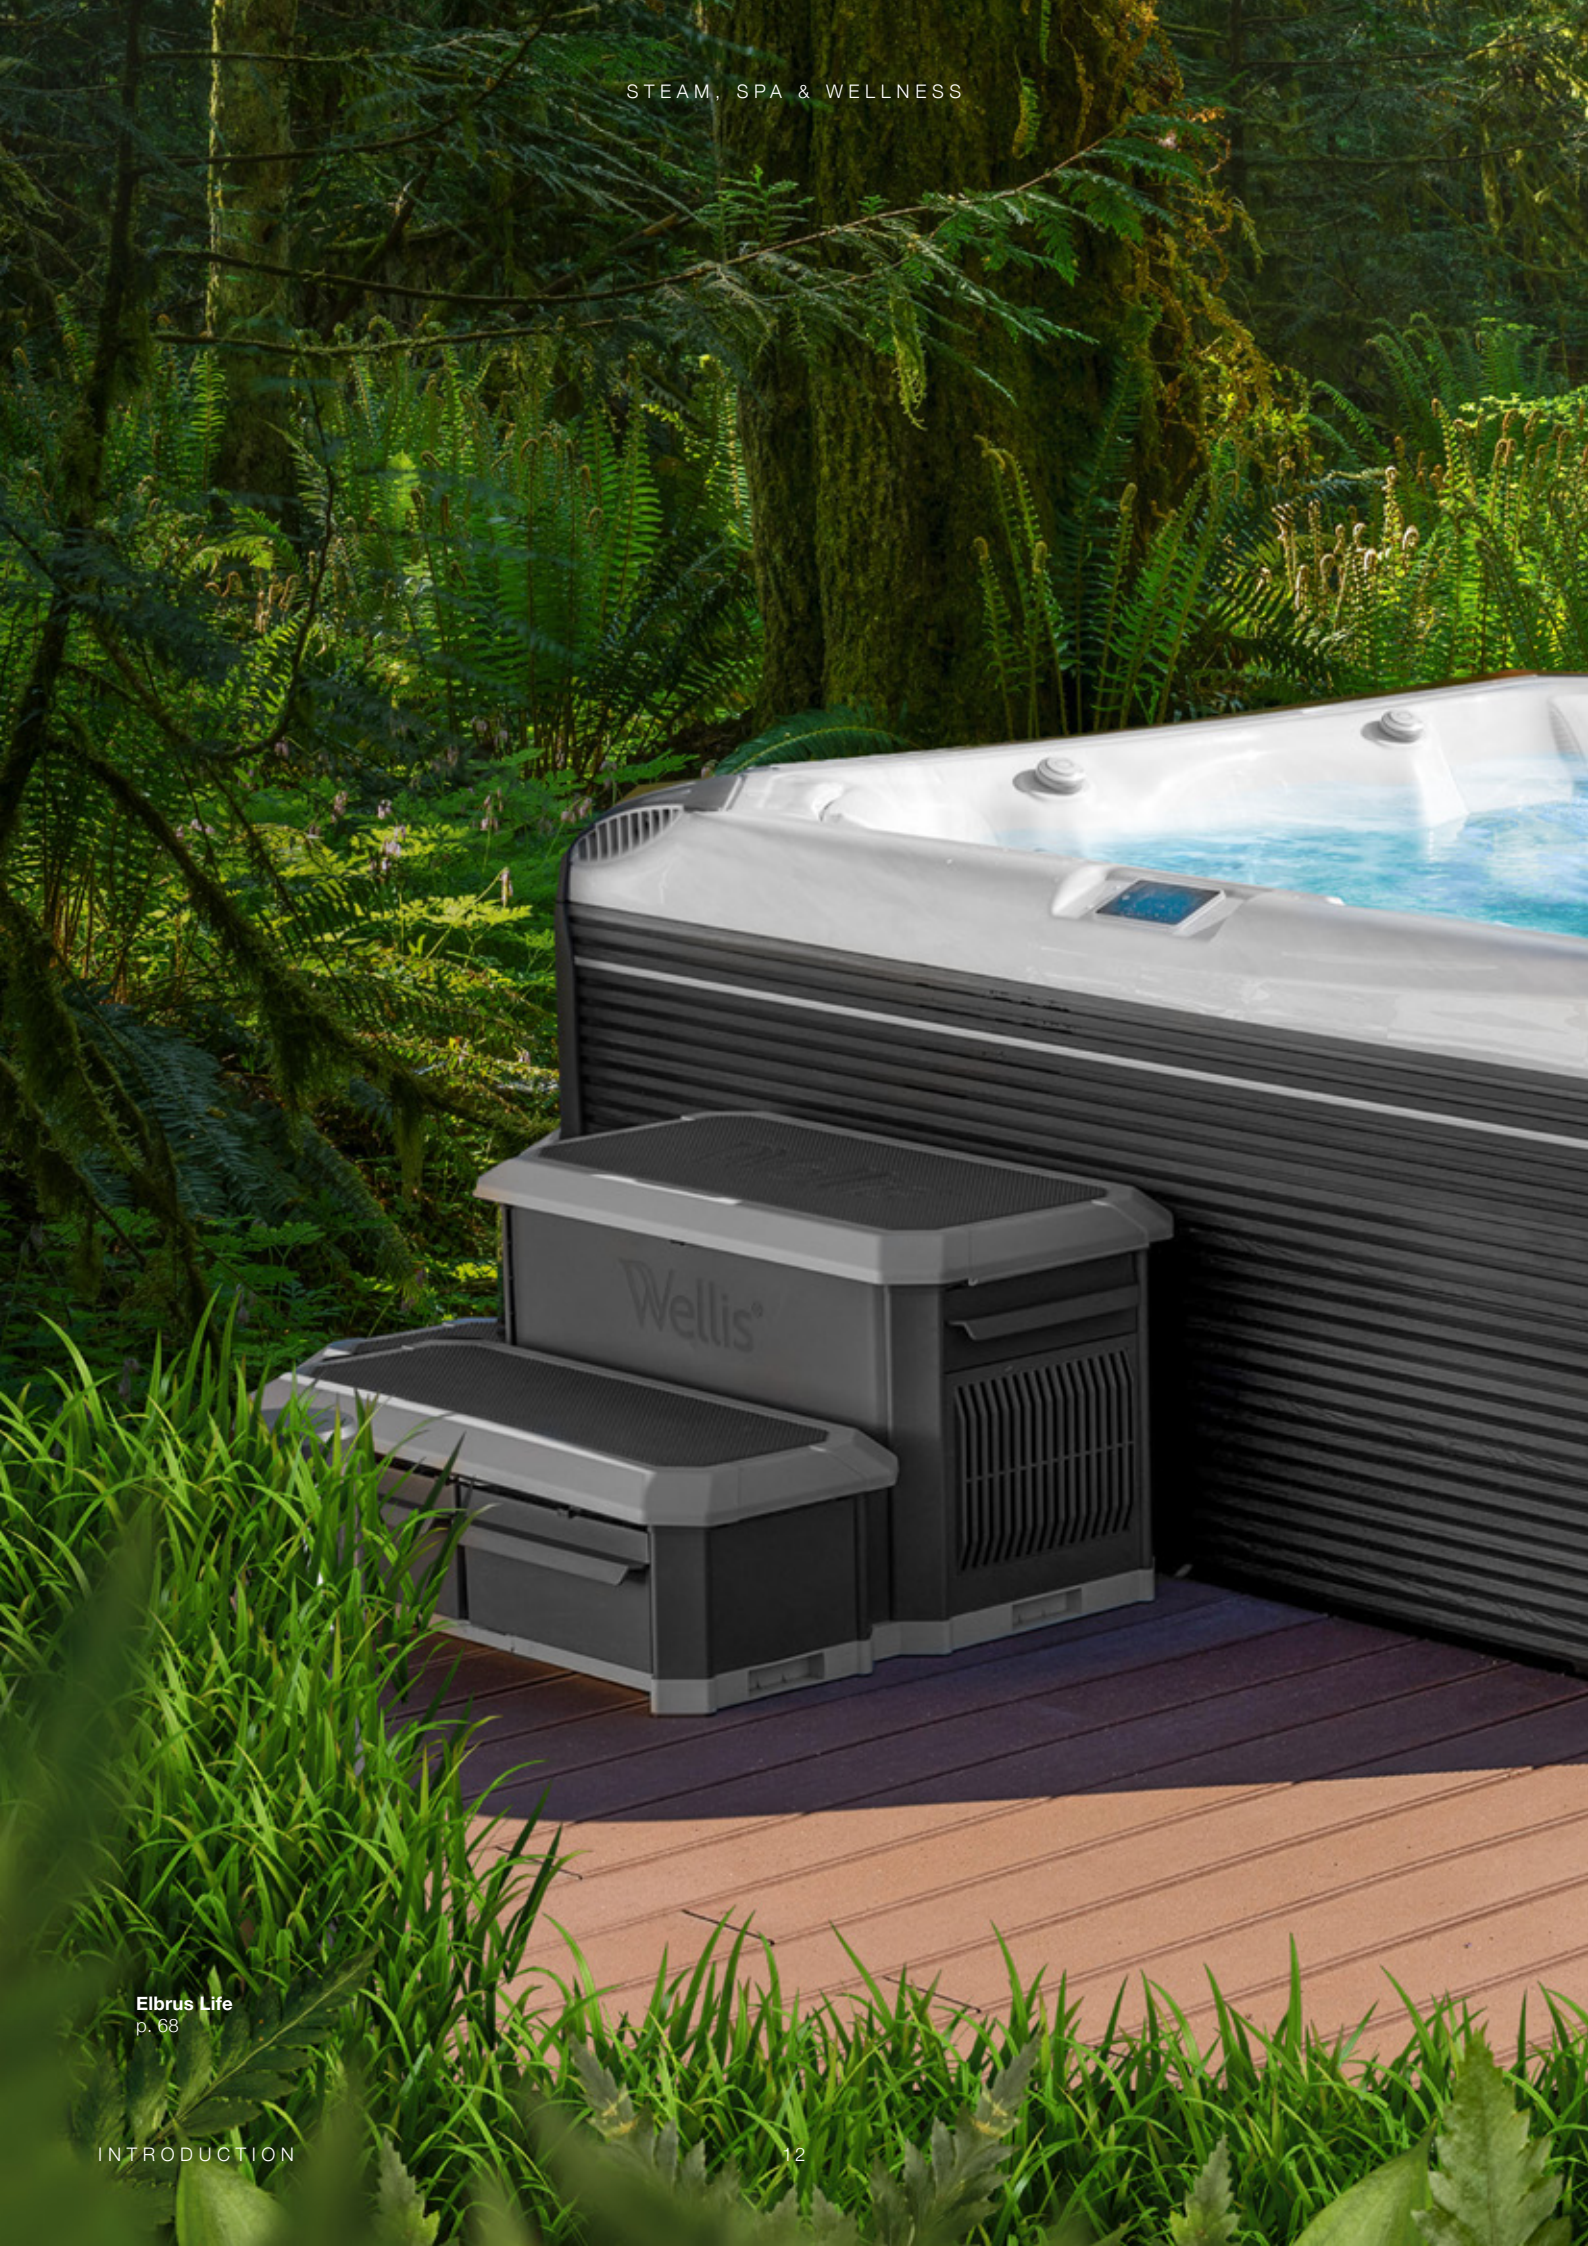

Elbrus Life
p. 68