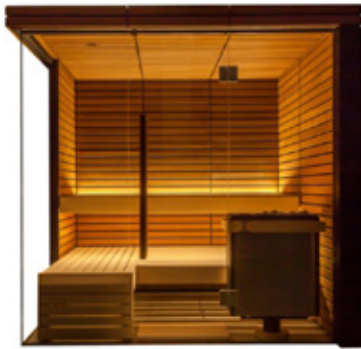

Finish:

 Oak

Dimensions:

2005 x 1600 x 2100 mm

Product Code:

HRV-1-053-724

Lindea View Small

Sauna