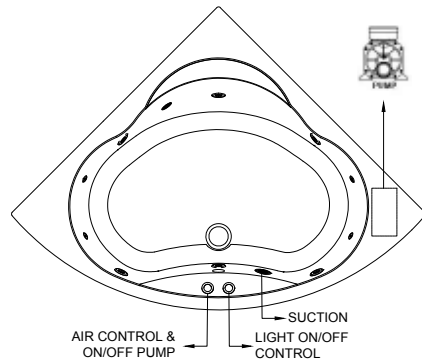

System 6B - Deluxe Whirlpool

6 Self-Draining Whirlpool Jets, Pneumatic Control Switch, 2 Back & 2 Feet Jets, Underwater Lighting