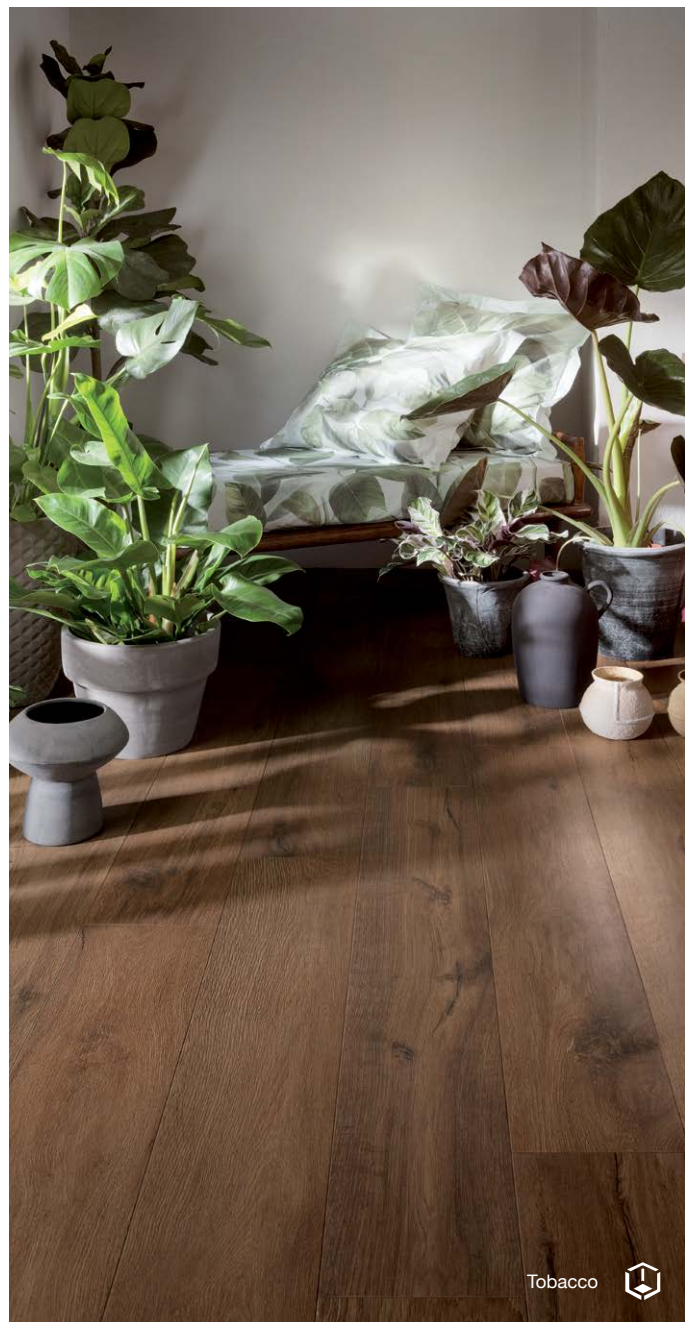

Tobacco

For more technical information, please see page 90