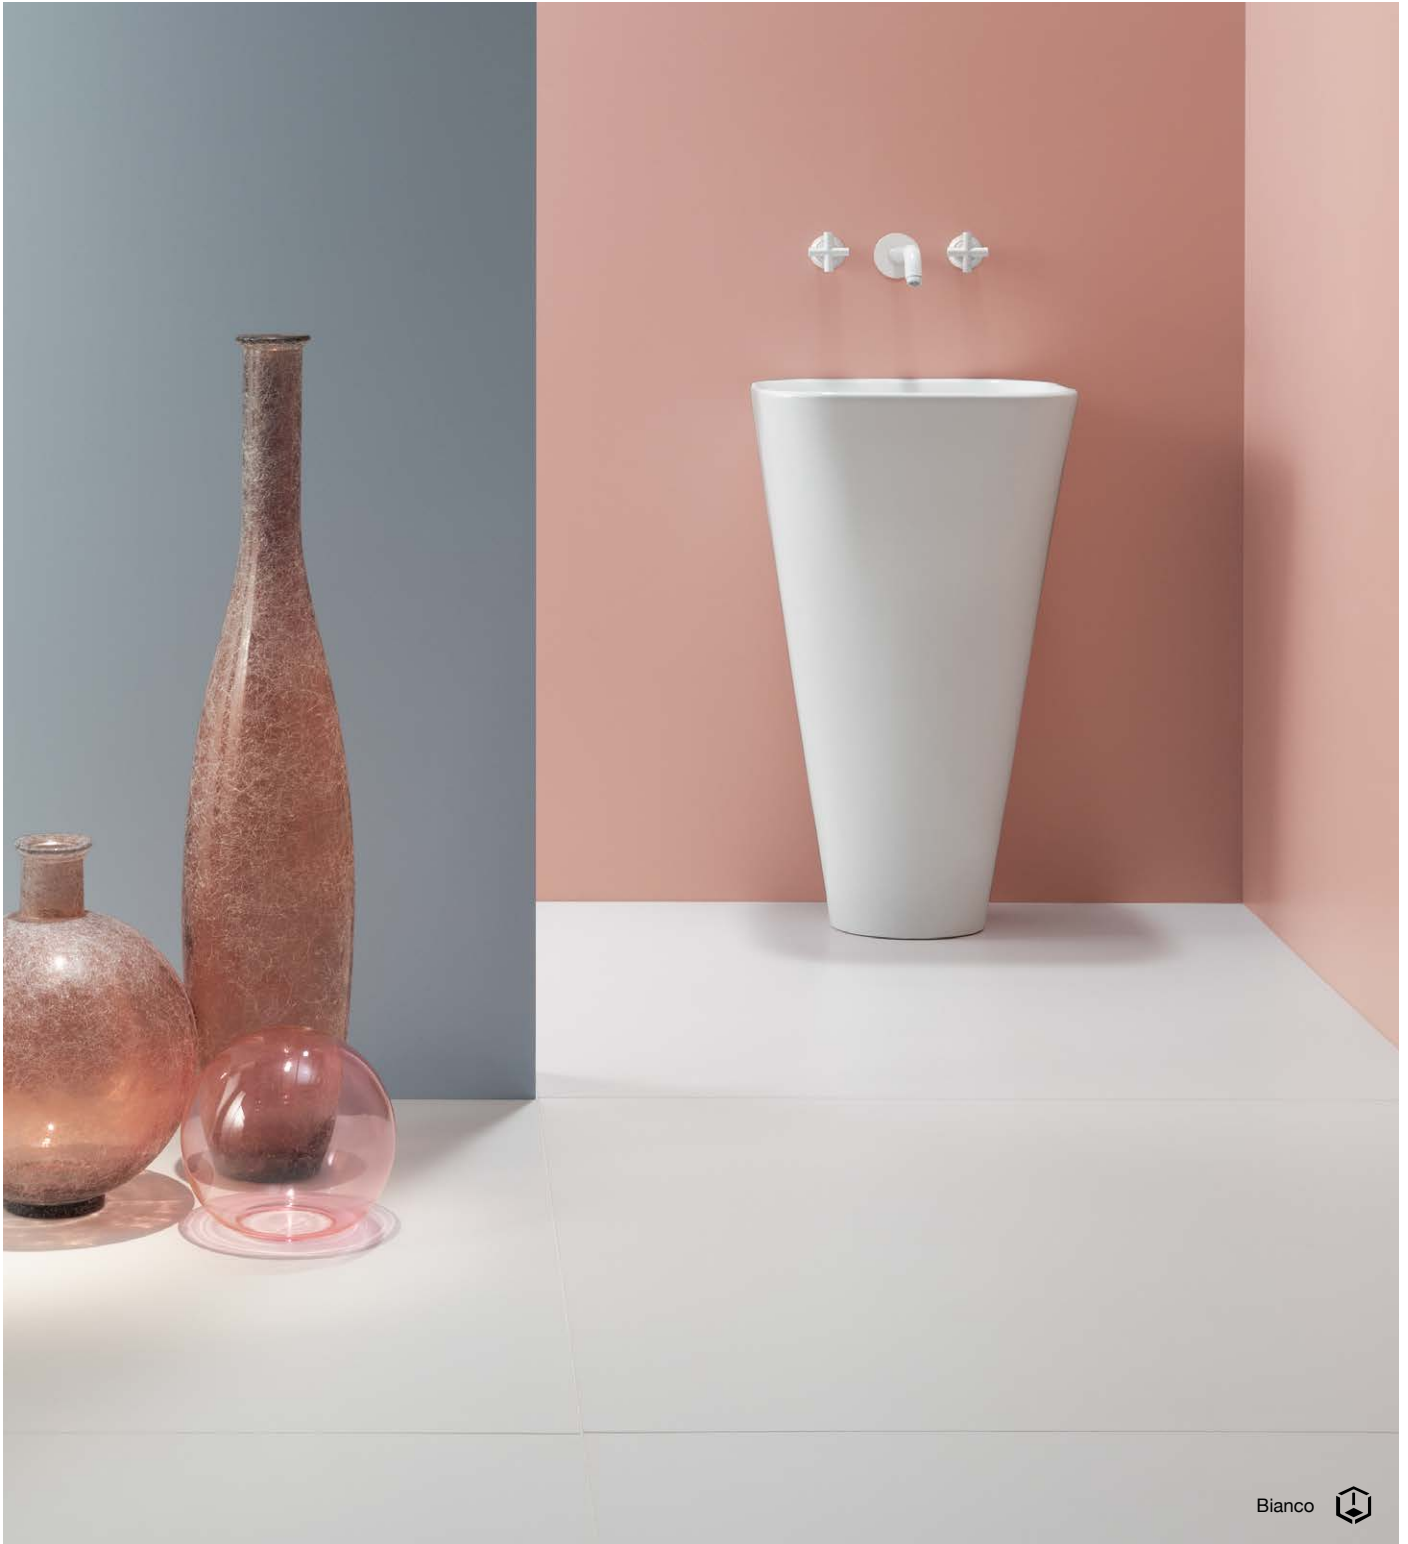

Cielo E Terra
Bianco Matt
59.8 x 59.8 x 0.8 cm
Rectified
Slip Resistance: R9
Shade Variance:VI

QAR M²
140.00

BDT-I195059805981210

Cielo E Terra
Bianco Matt
59.8 x 119.8 x 0.8 cm
Rectified
Slip Resistance: R9
Shade Variance:VI

QAR M²
165.00

BDT-I195119805981207

For more technical information, please see page 90

SANIPEXGROUP

All Prices Include VAT | 77