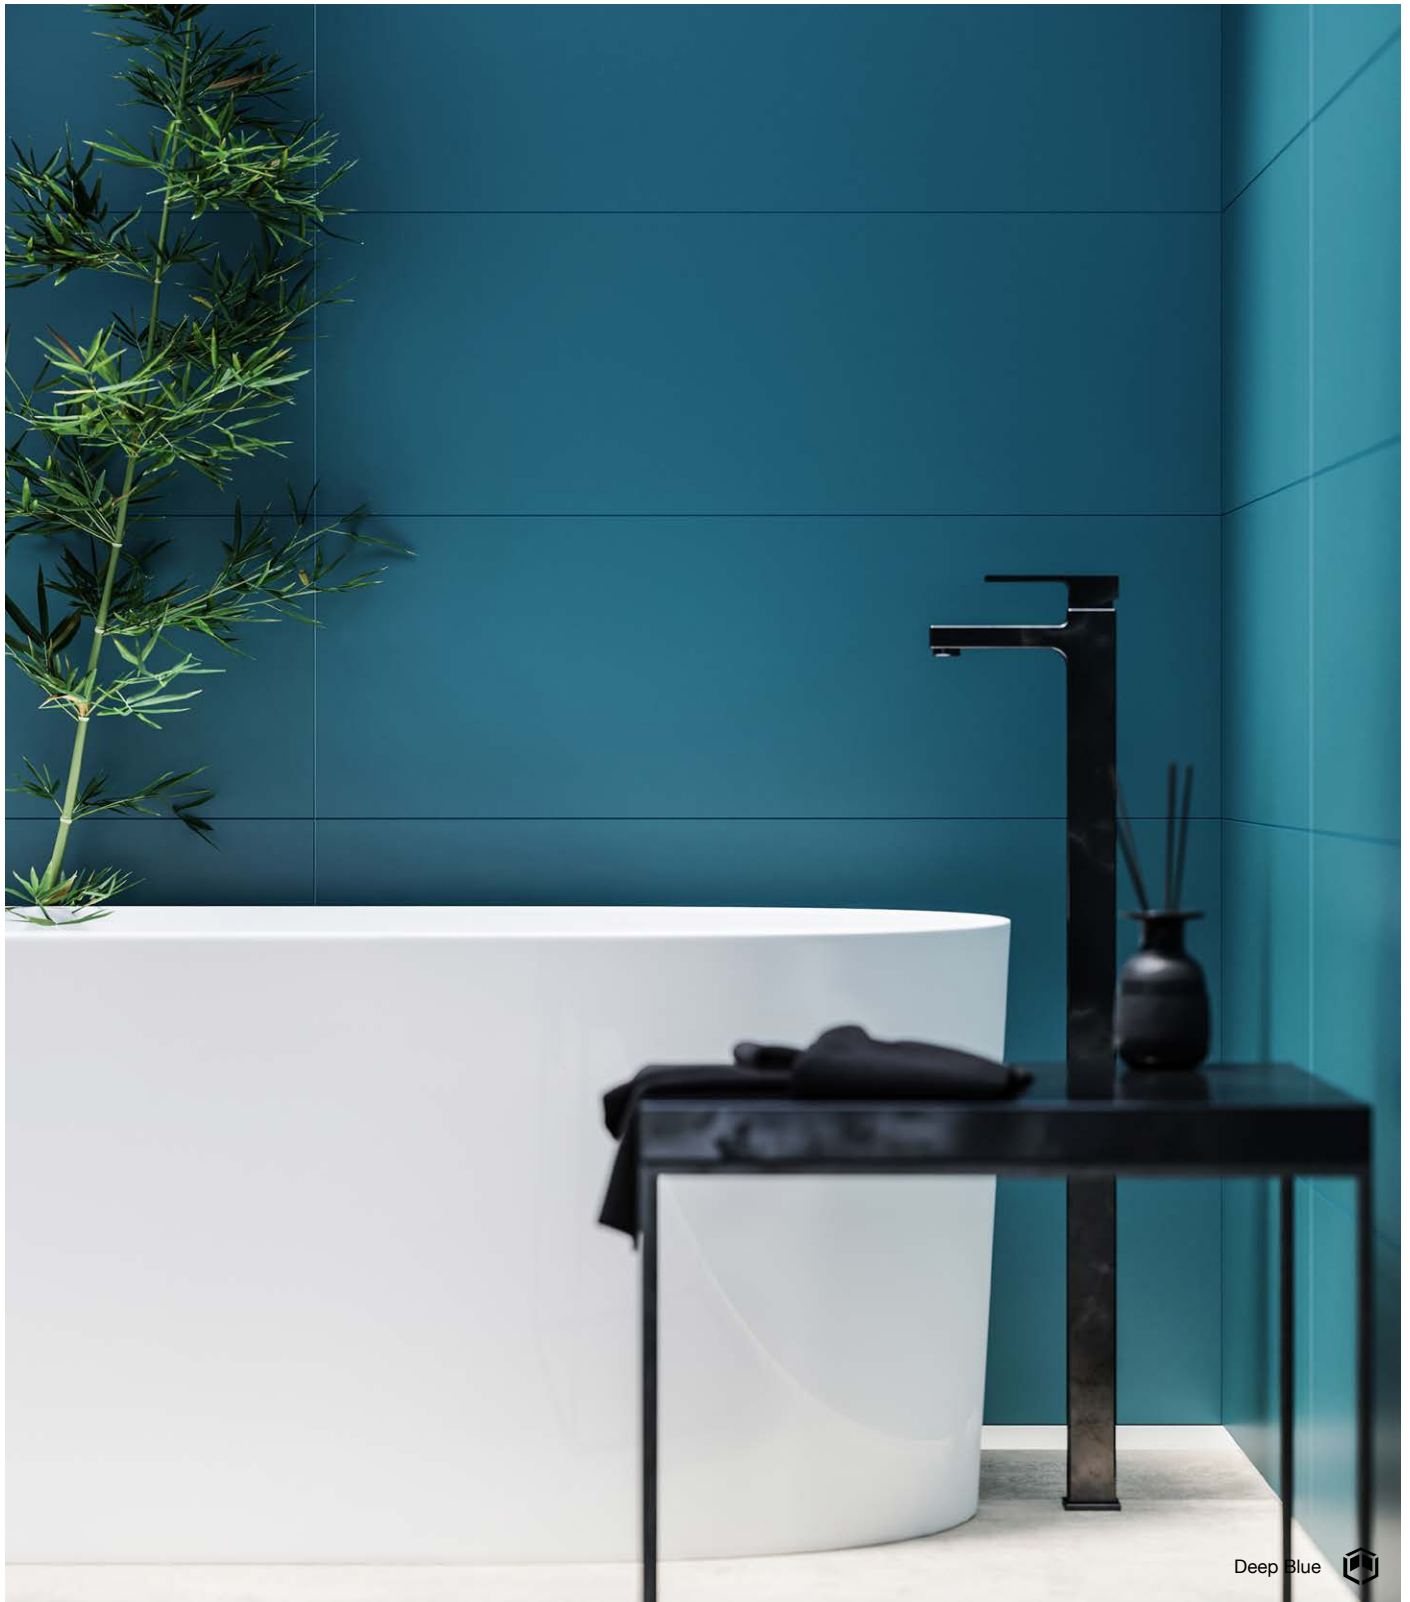

For more technical information, please see page 90

SANIPEXGROUP

All Prices Include VAT | 79