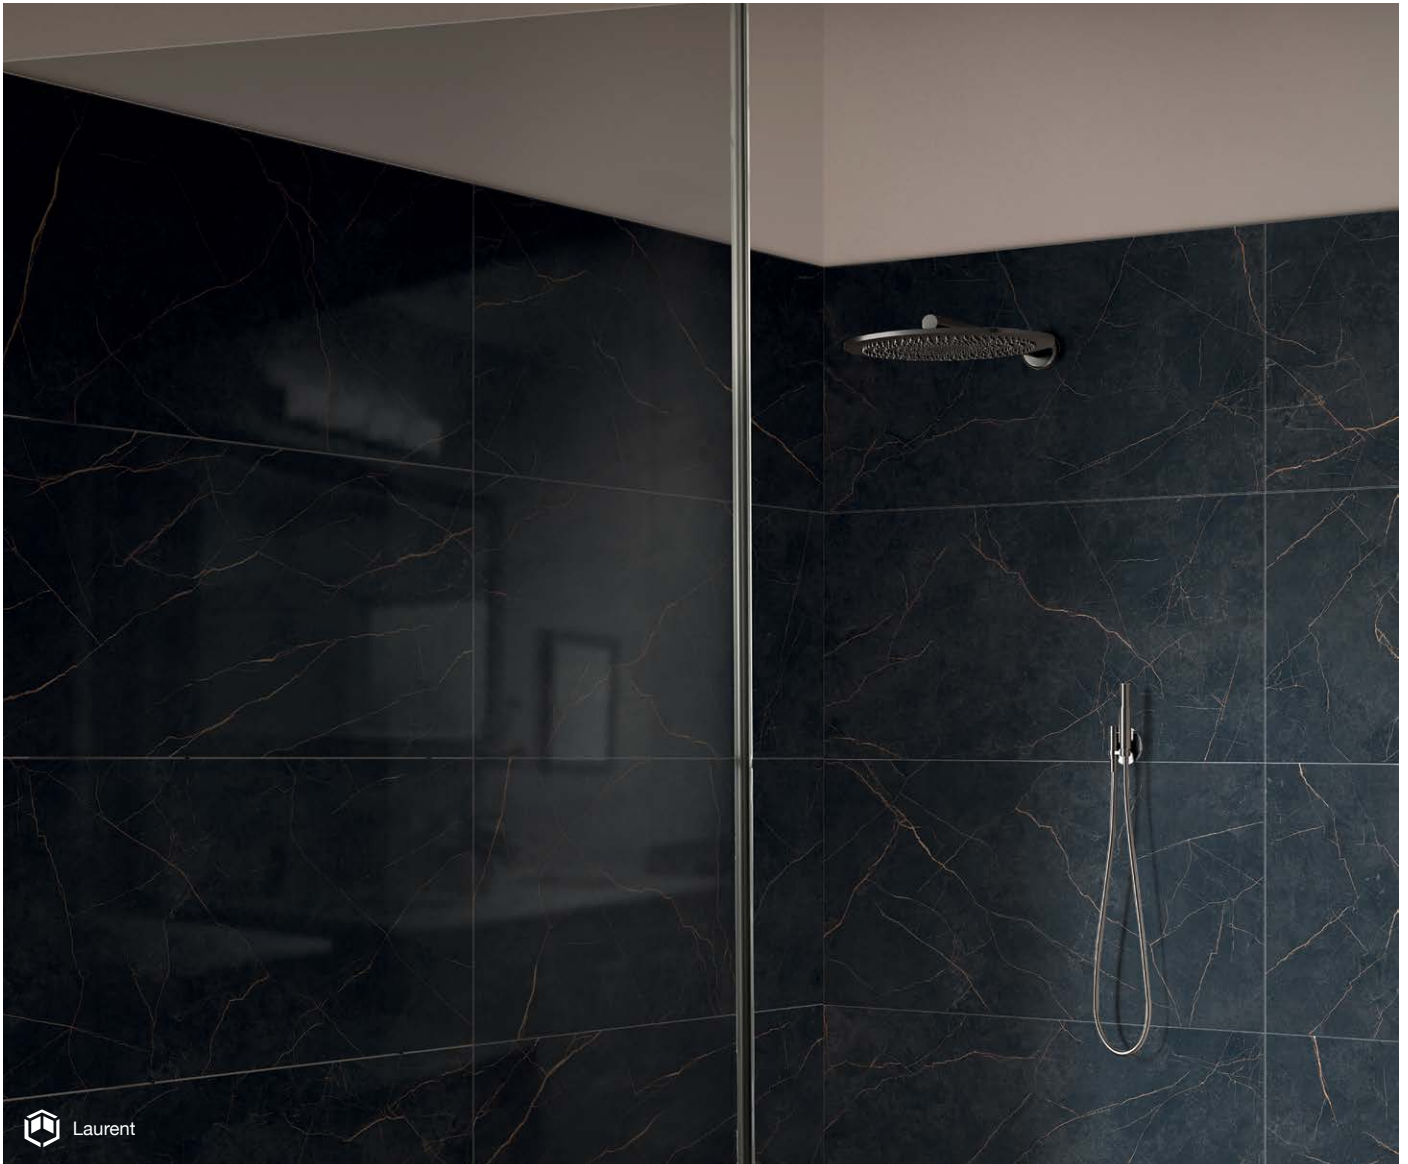

Indoor
& Outdoor Use

Wall
& Floor Use

For more technical information, please see page 90