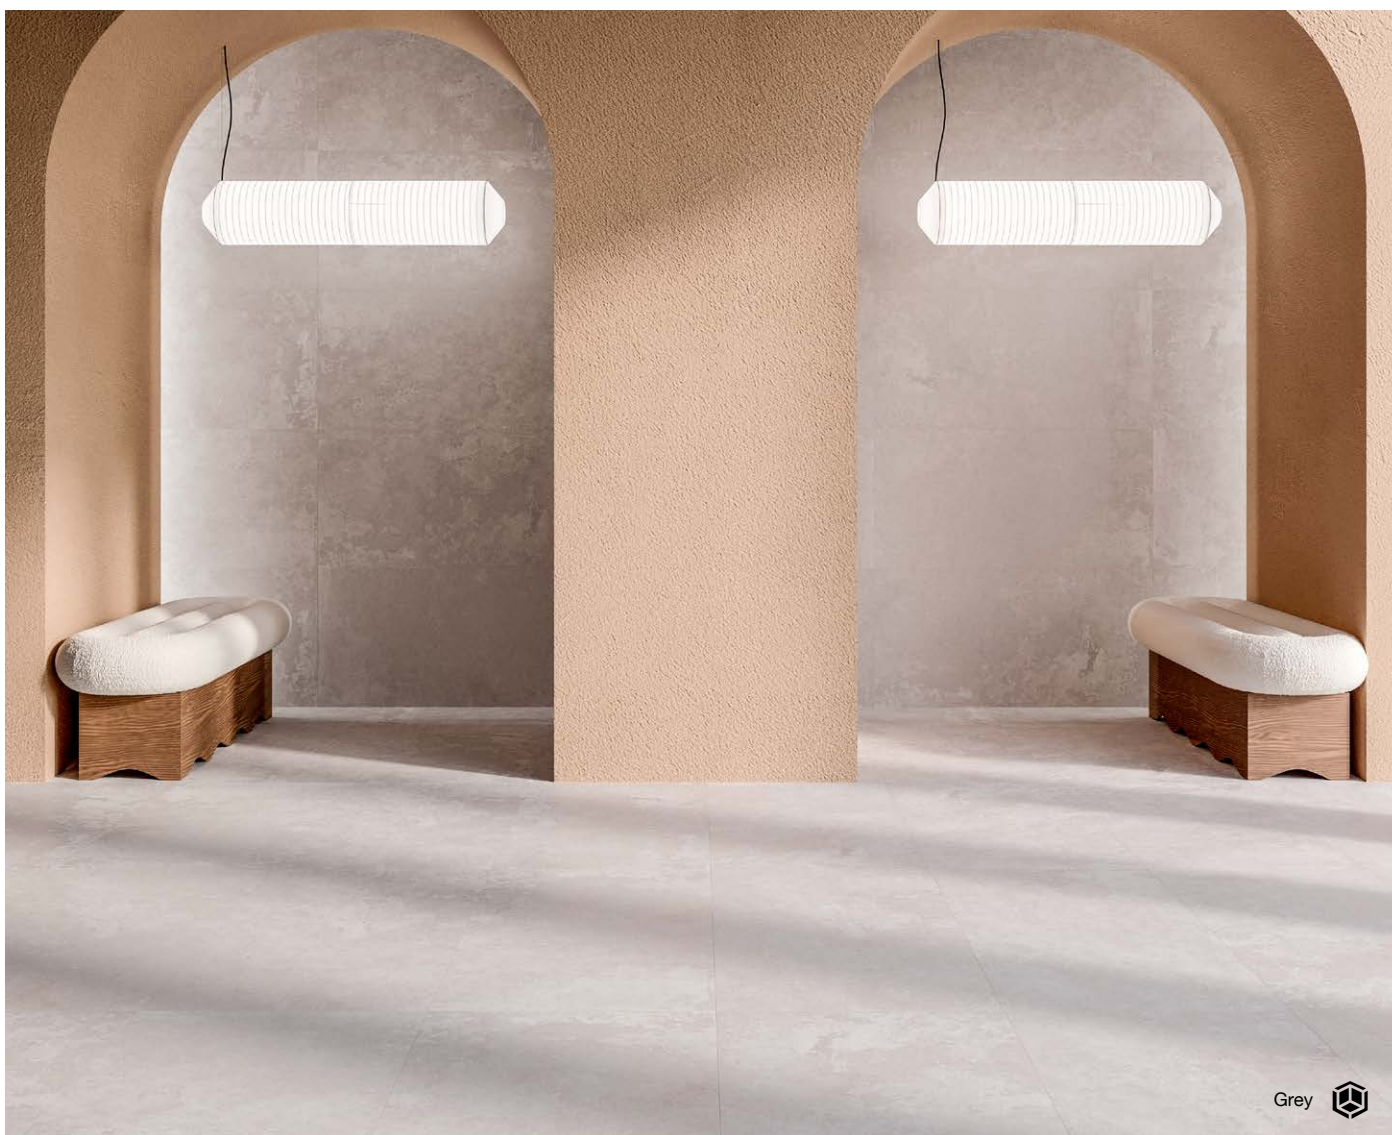

Grey

For more technical information, please see page 90