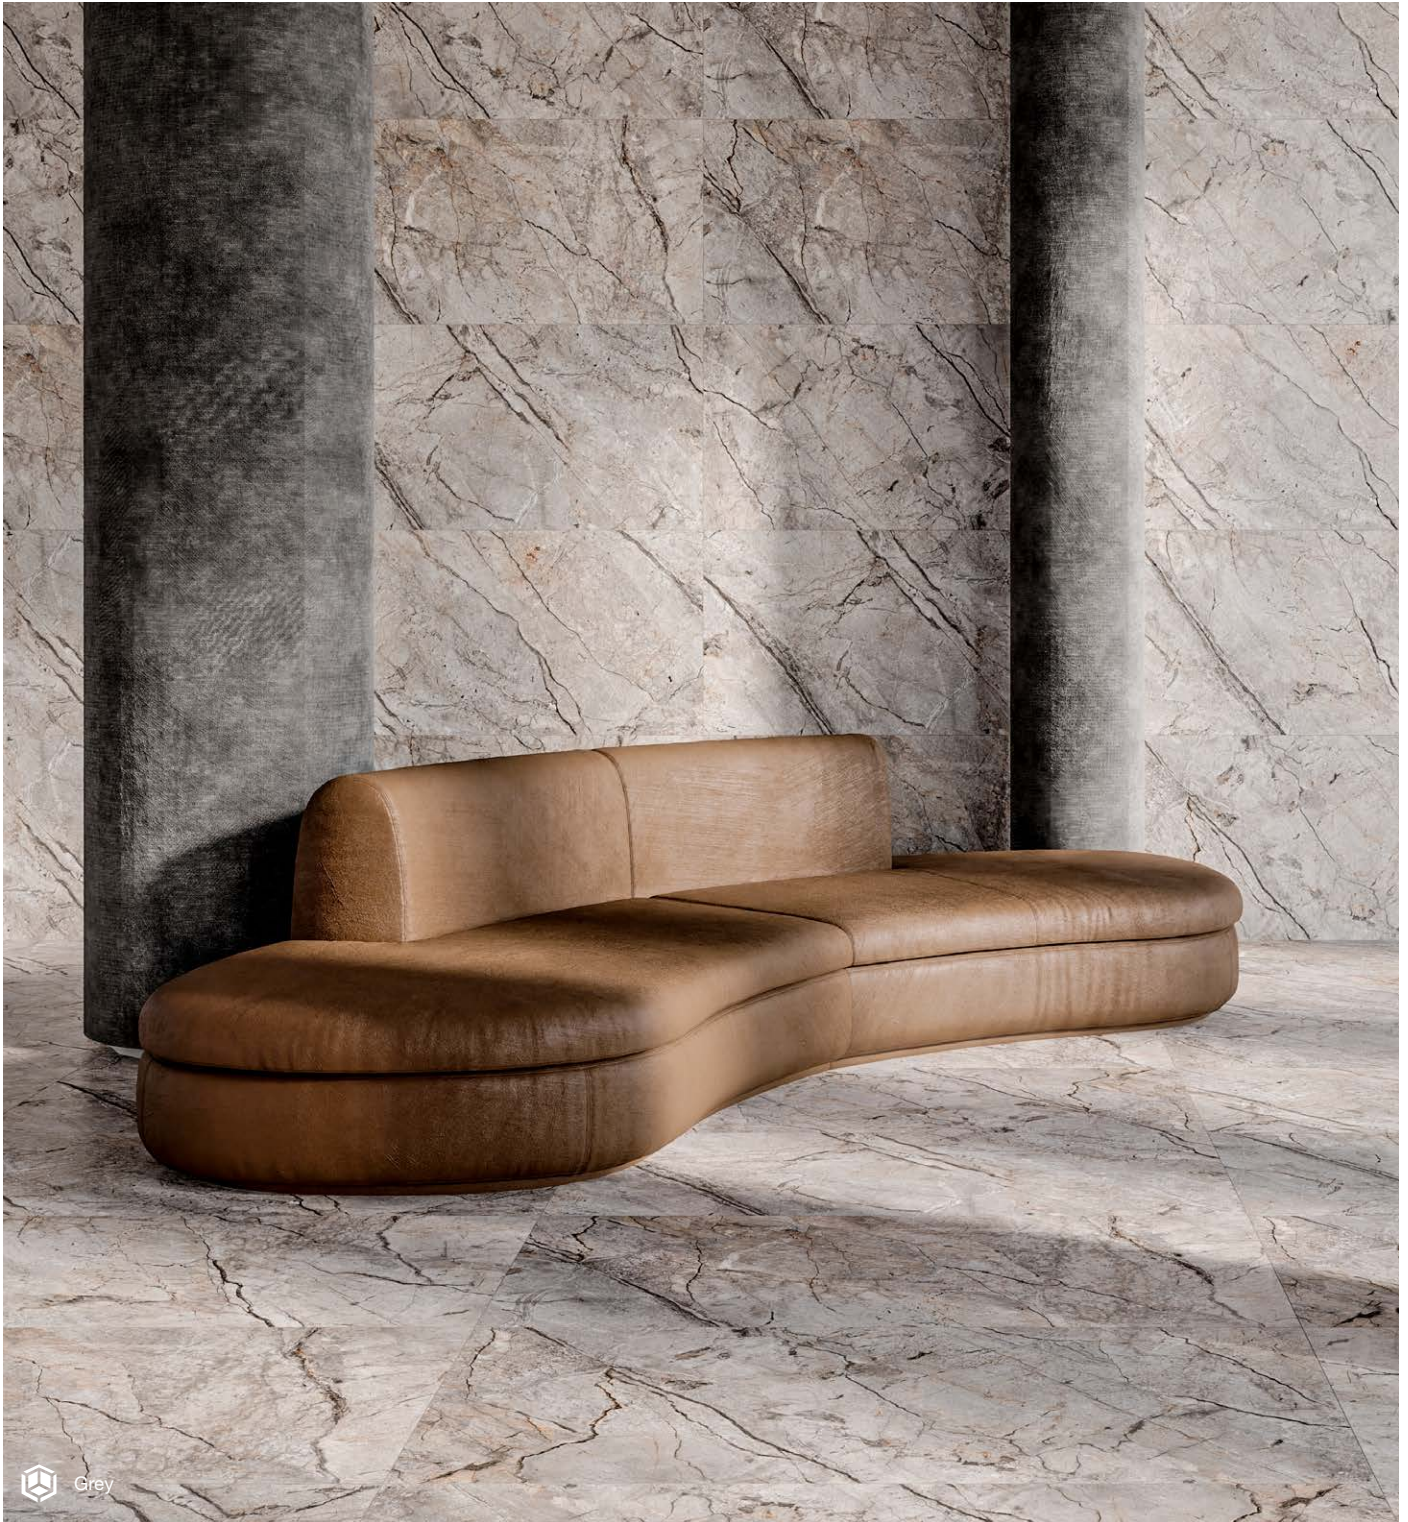

Bianco

For more technical information, please see page 90

STONE

**Skyfall**  
Grey Matt  
60 x 120 x 1 cm  
**Rectified**  
Shade Variance:V3

SGR-5901503226575

**QAR M<sup>2</sup>**  
**135.00**

Grey

Indoor  
& Outdoor Use