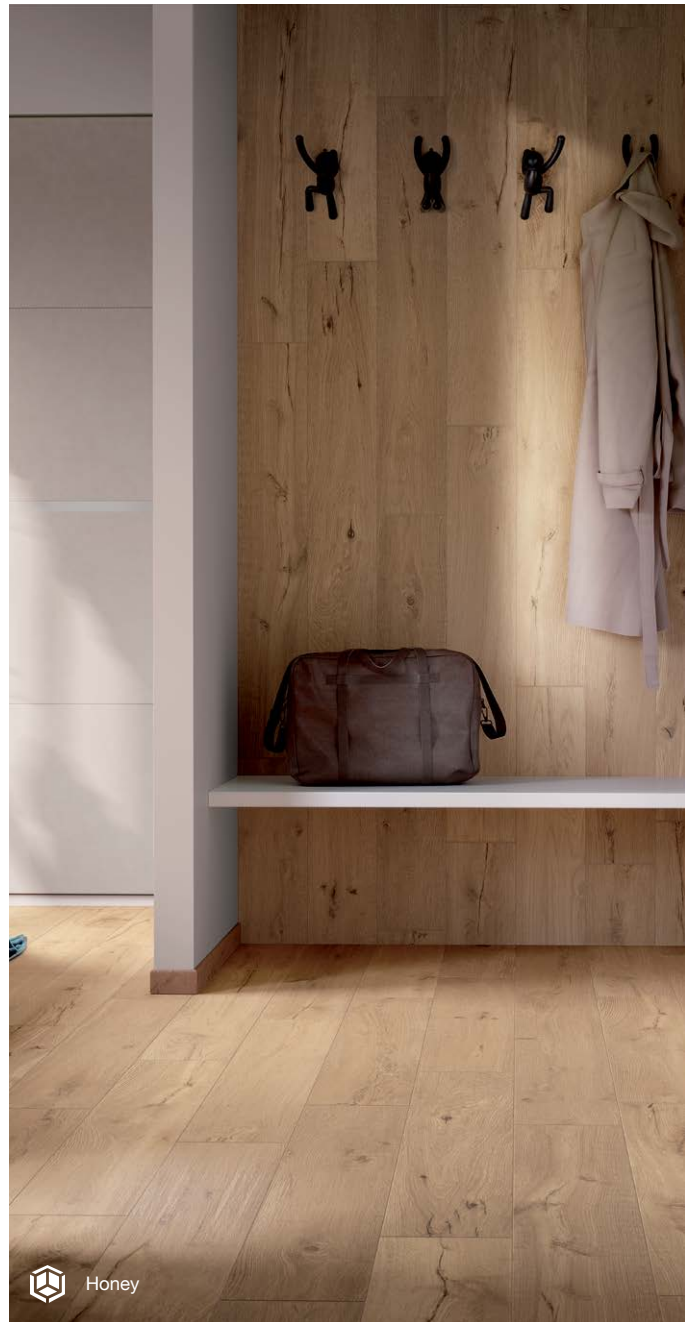

**Roots**  
Honey Matt  
20 x 120 x 0.9 cm  
**Rectified**  
Slip Resistance: R9  
Shade Variance: V2

**QAR M<sup>2</sup>**  
FAP-FPVZ-20X120-HON **165.00**

Taupe

Honey

Indoor & Outdoor Use Wall & Floor Use