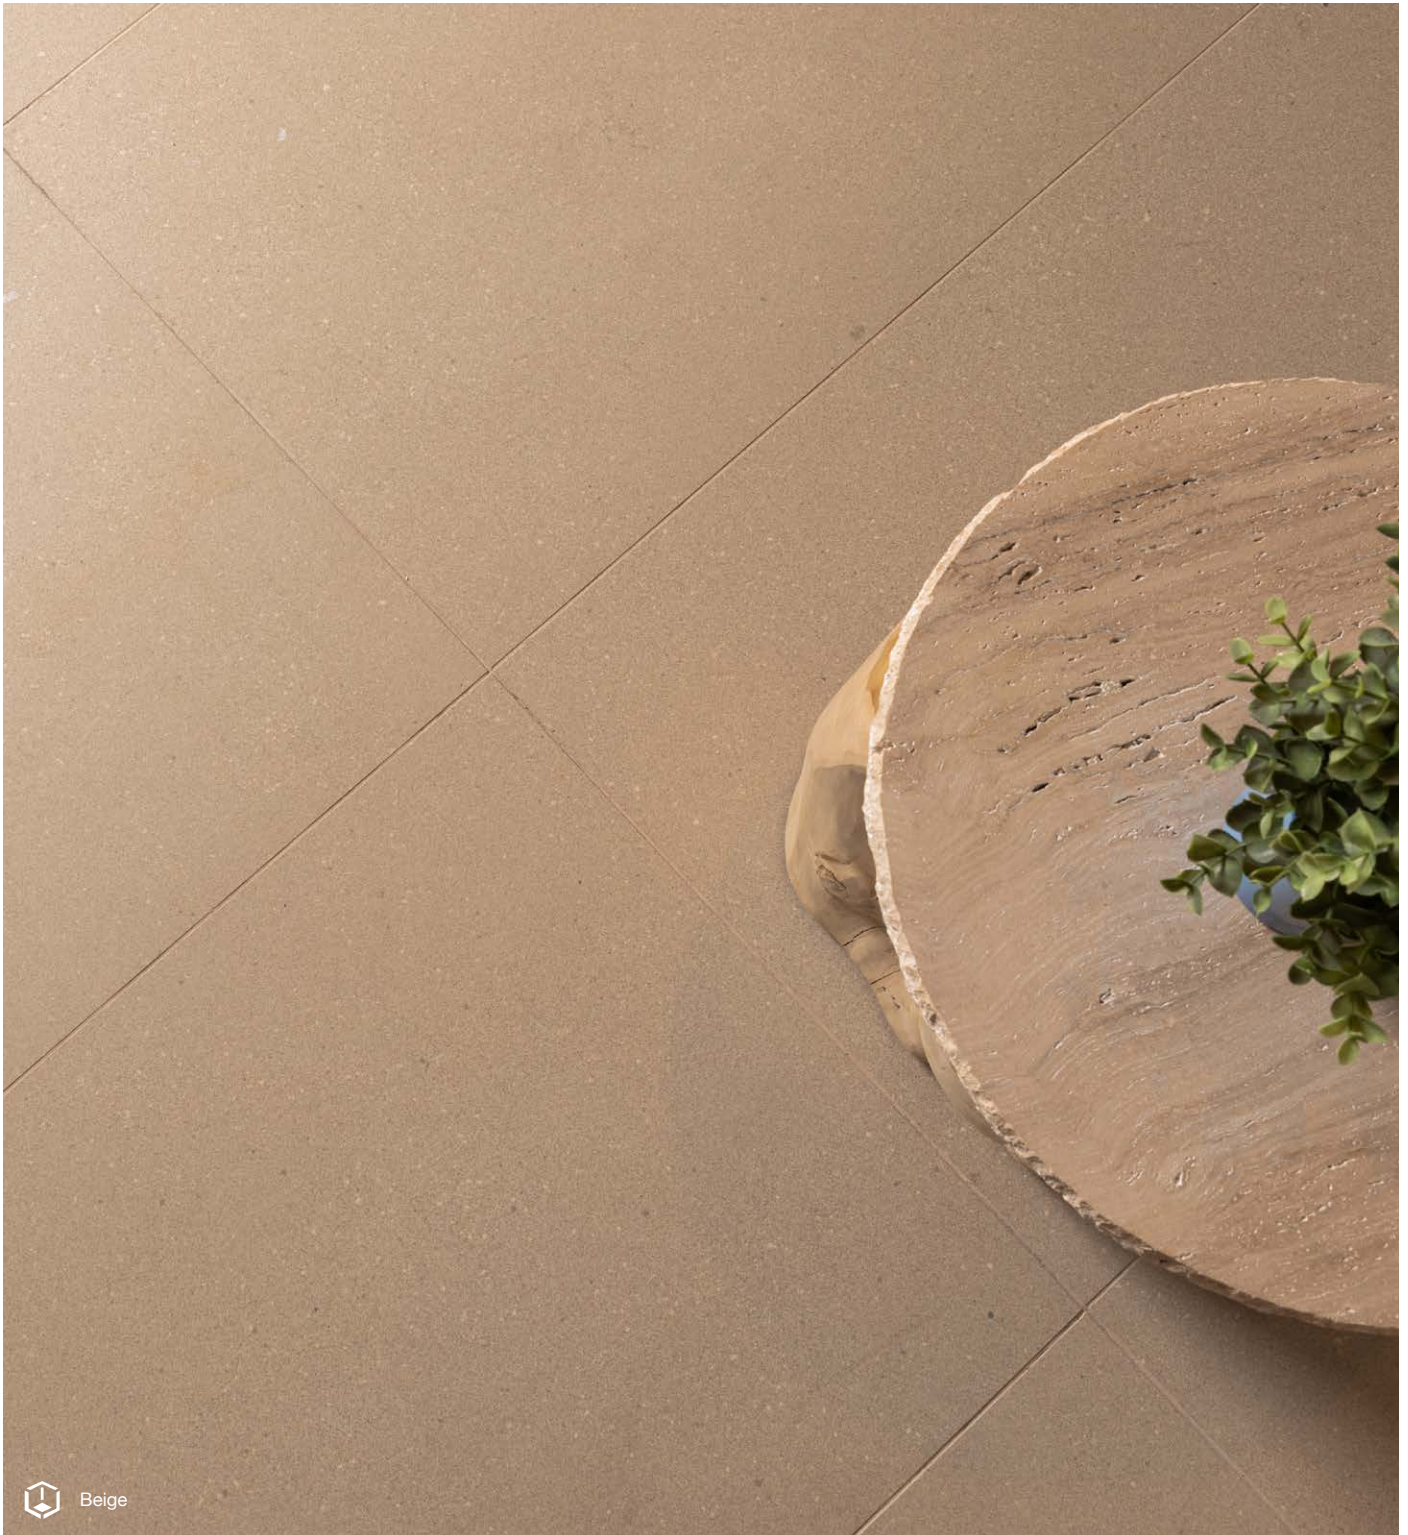

Beige

Indoor & Outdoor Use

Wall & Floor Use

For more technical information, please see page 90