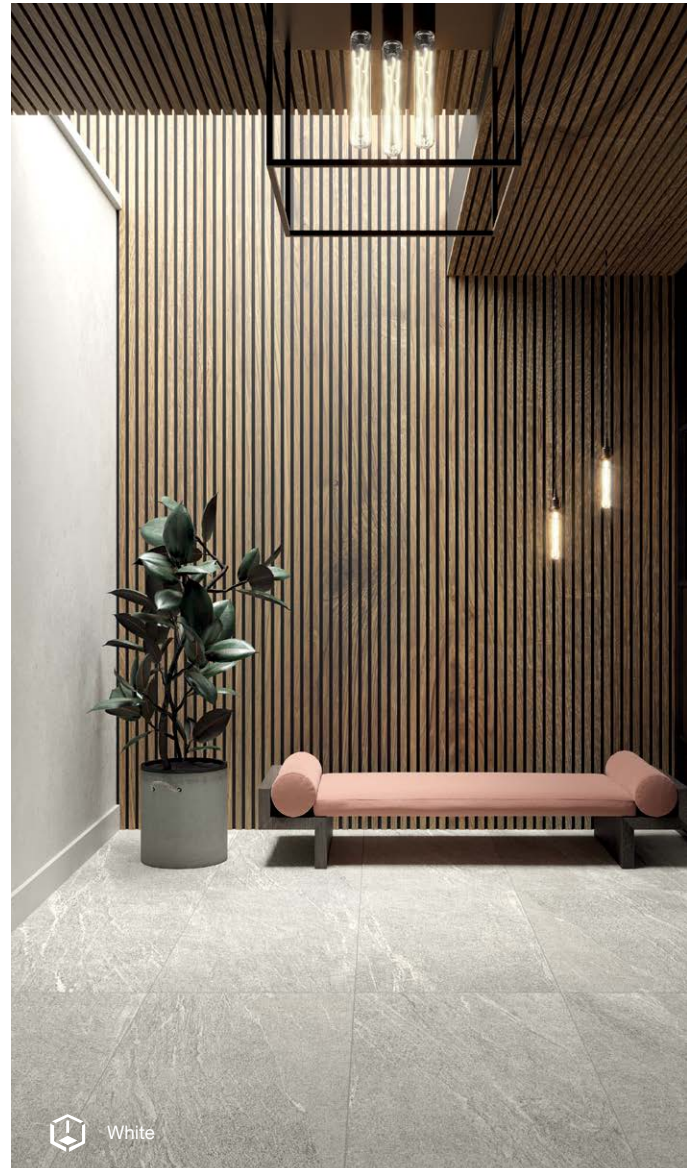

White

Indoor & Outdoor Use Wall & Floor Use

For more technical information, please see page 90