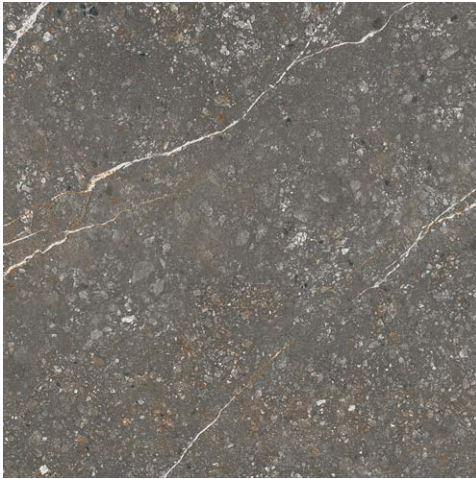

\*Collection also available in size: 120 x 260 cm

Grigio 

For more technical information, please see page 90

**Nara**  
 Nero Matt  
 120 x 120 x 0.9 cm  
**Rectified**  
 Slip Resistance: R10  
 Shade Variance: V3