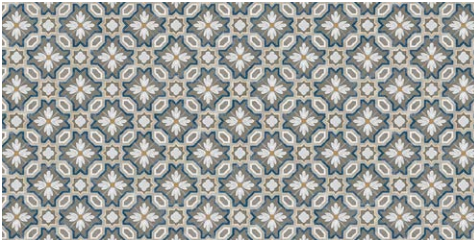

CONCRETE

Spatula
Decor Victorian Blue Matt
60 x 120 x 0.95 cm
Rectified
Slip Resistance: R10

CEU-SPAVICBL

QAR M²
165.00