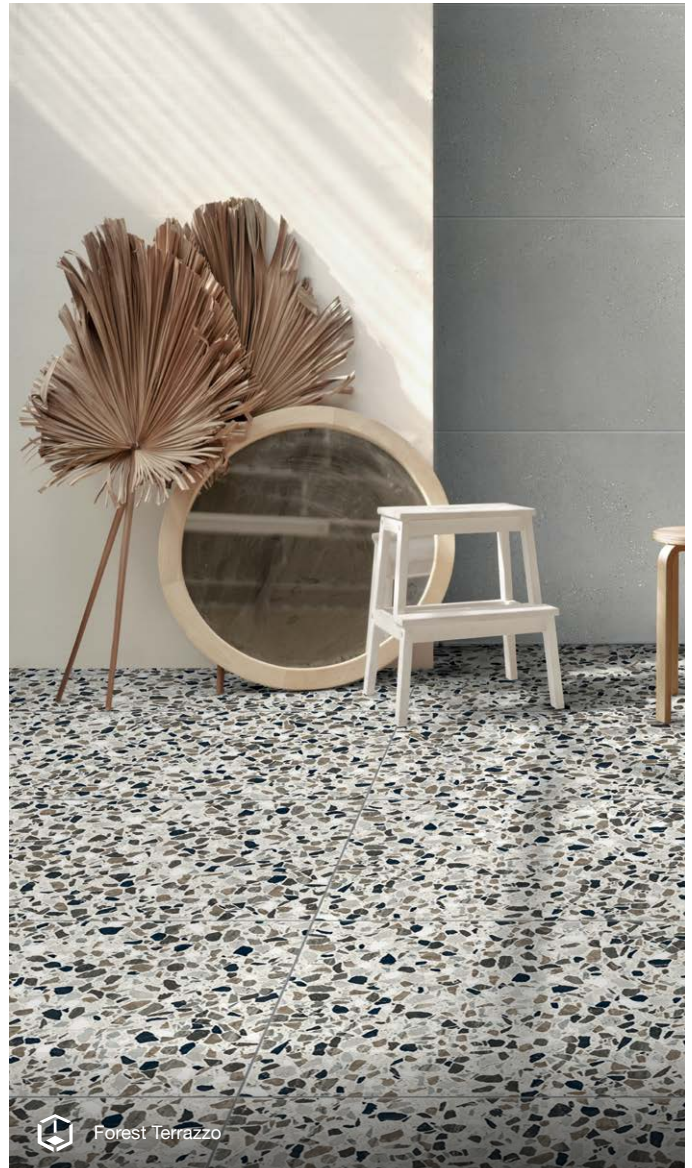

Colonial Terrazzo

Forest Terrazzo

Indoor & Outdoor Use

Wall & Floor Use

For more technical information, please see page 90

**Terazzo**  
White Matt  
60 x 60 x 0.8 cm  
**Rectified**  
Slip Resistance: R10  
Shade Variance: V3