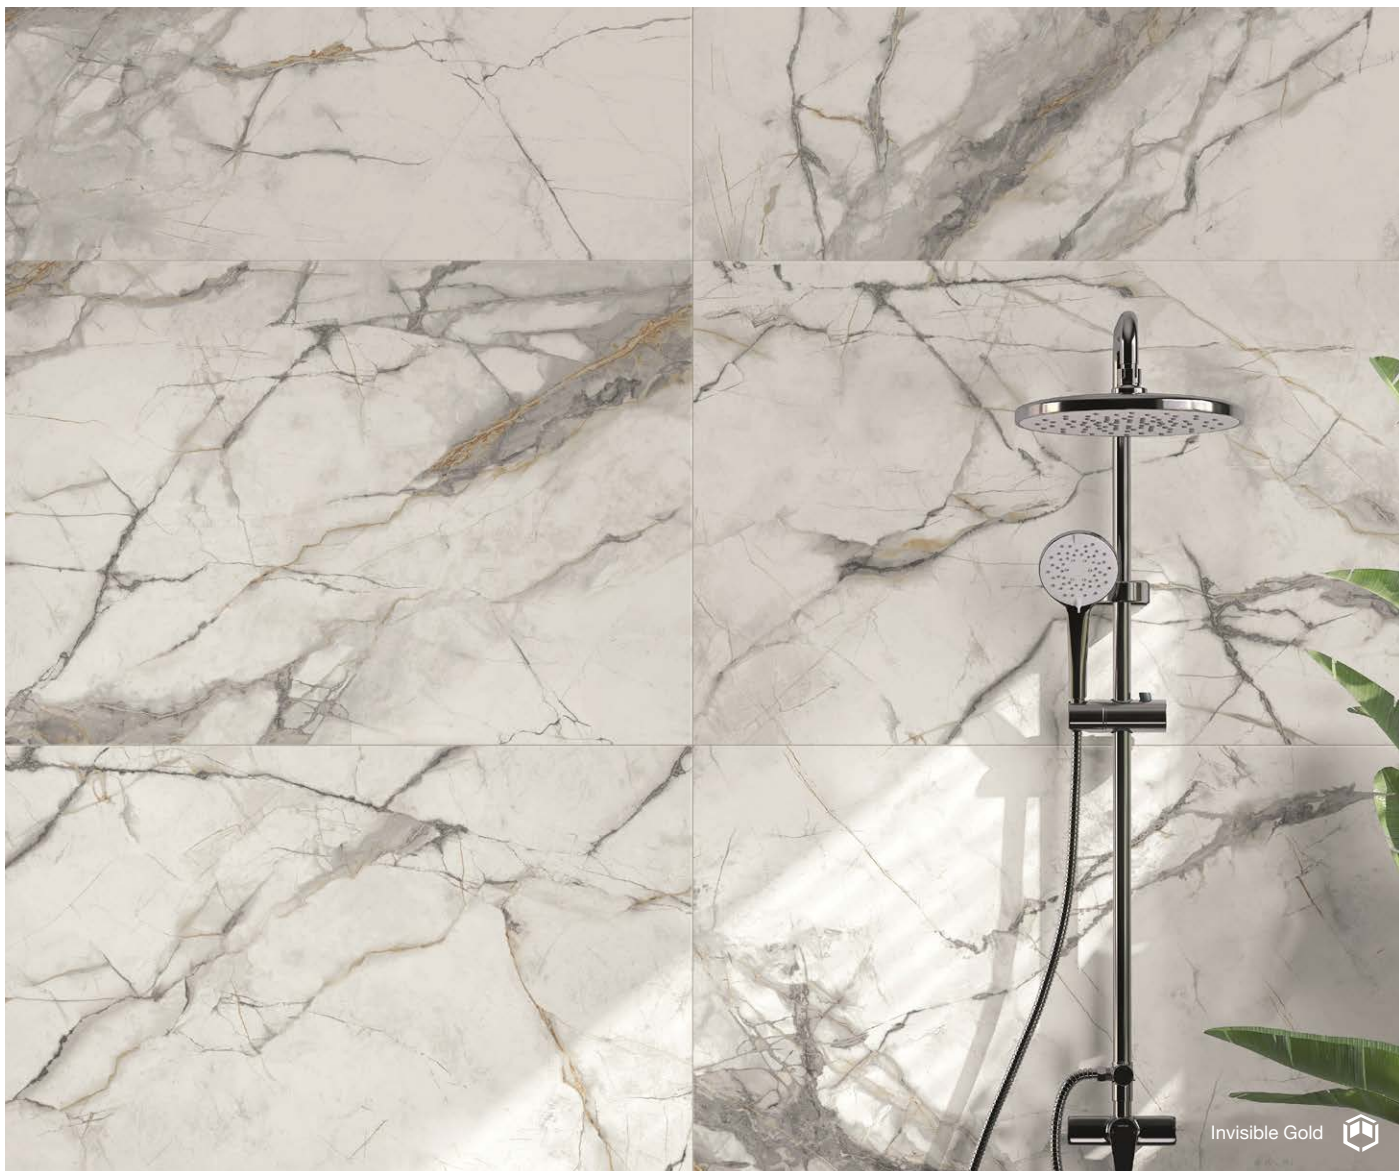

For more technical information, please see page 90

Indoor
& Outdoor Use

Wall
& Floor Use