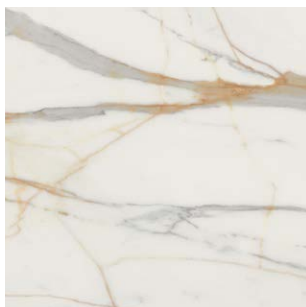

Marmo D'Oro
Matt
79.8 x 79.8 x 1 cm
Rectified
Slip Resistance: R9

BDT-1245079807981014

QAR M²
160.00

*Collection also available in
Size: 119.8 x 274.8 cm
and
Finish: Polished