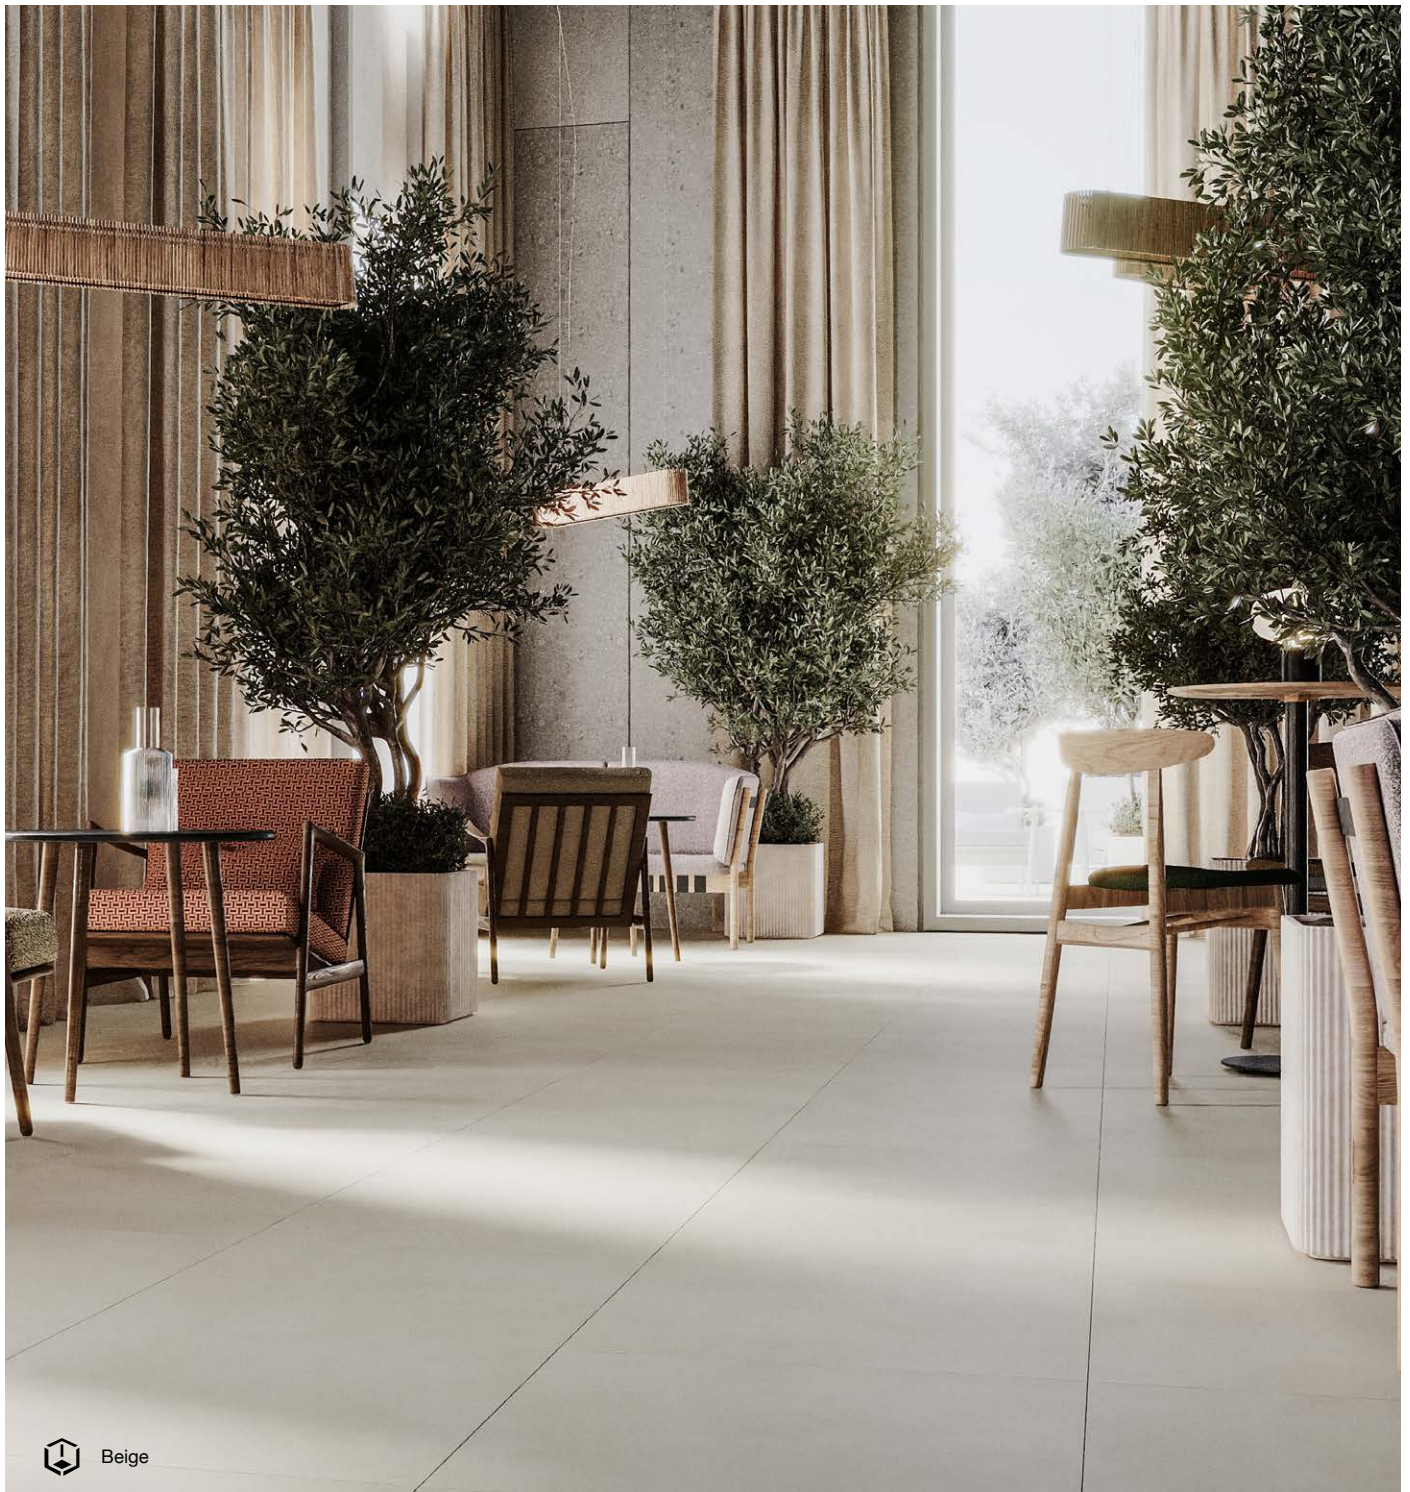

SGR-5901503207000

**QAR M<sup>2</sup>**  
**125.00**

\*Collection also available in size: 60 x 60 in 2cm Thickness, R11 for Outdoor Use

 Beige

 Indoor  
& Outdoor Use

 Wall  
& Floor Use

For more technical information, please see page 90