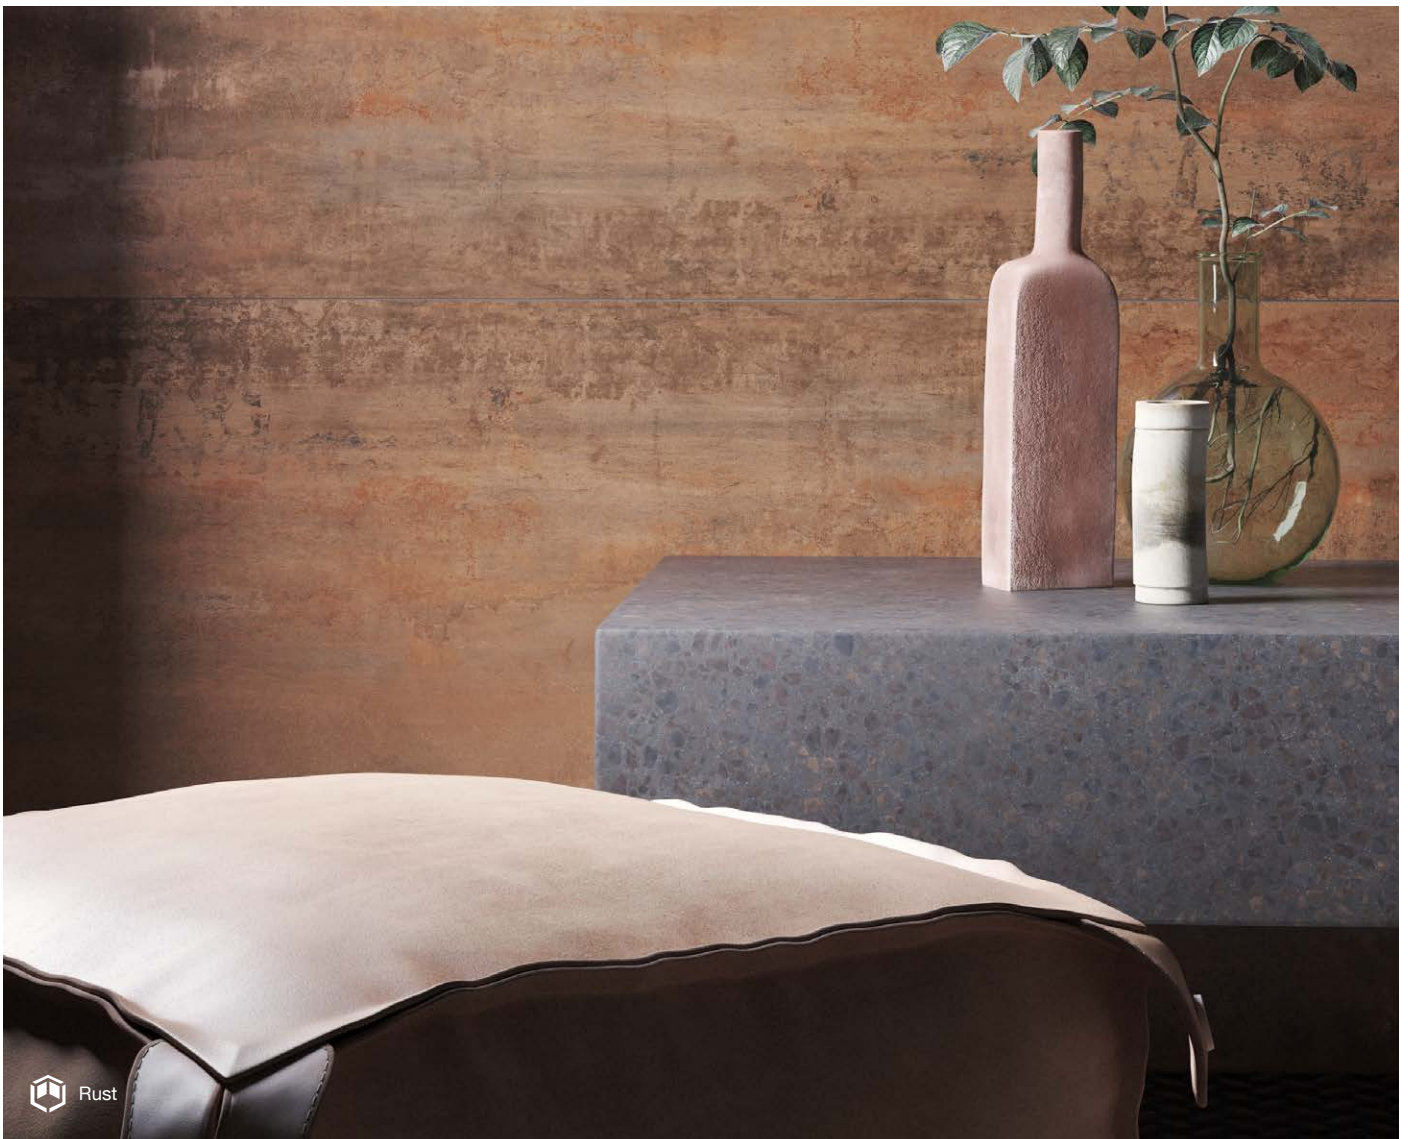

SGR-5901503226391

**QAR M<sup>2</sup>**  
**135.00**

**Grunge**  
Blue Matt  
60 x 120 x 1 cm  
**Rectified**  
Shade Variance:V3

SGR-5901503226377

**QAR M<sup>2</sup>**  
**135.00**

For more technical information, please see page 90