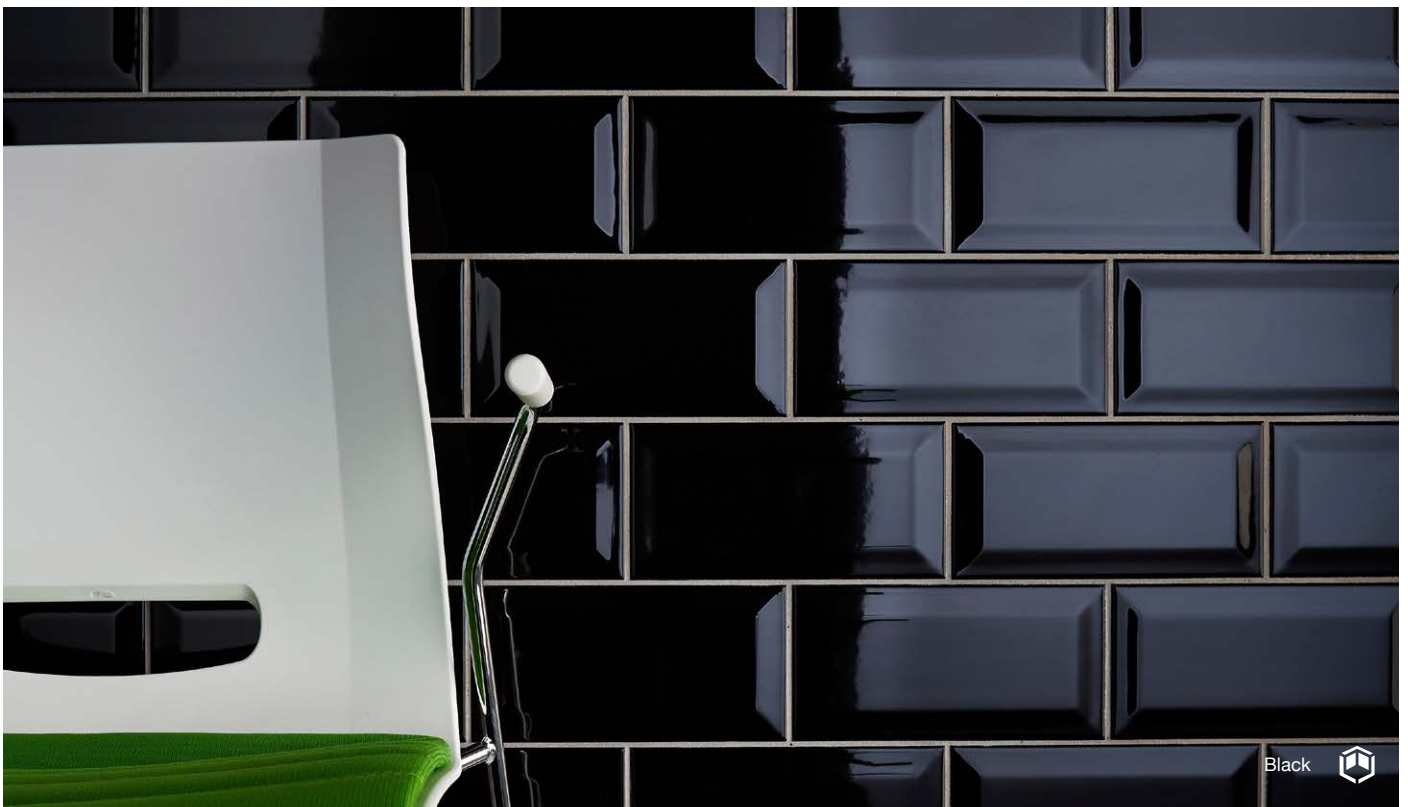

Black

For more technical information, please see page 90

Indoor & Outdoor Use Wall Use