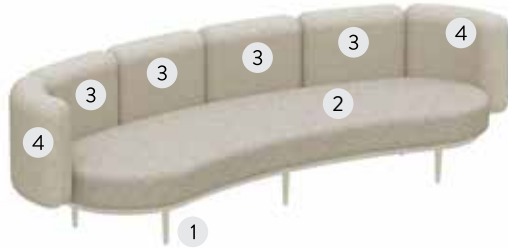

Peach

| Coral

ORGANIX SOFA A
COMP-002302

Modular Lounge Element
with Seat & Back Cushions
Quick Dry Foam Padding
Aluminium Frame
406 mm Seat Height
L2910 x W1090 x H760 mm

1 - Lounge Element x1 ROB-OGXLI0PB	Colour Pebble
2 - Lounge Seat Cushion x1 ROB-PILOGXLI0EDNLD2	Natural Linen Dot
3 - Back Cushion x4 ROB-PILOGXL3000EDNLD	Natural Linen Dot
4 - Corner Back Cushion x2 ROB-PILOGXL375EDNLD	Natural Linen Dot