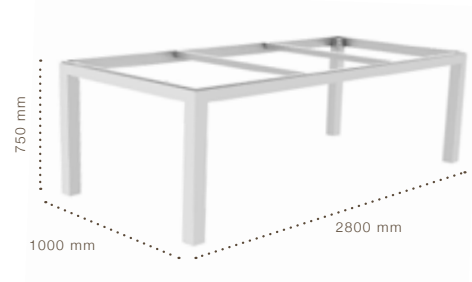

Kauai
Dining Table Frame
Aluminium

CODE	Colour
GYM-KAI-311B-2810-MC	Matt Charcoal
GYM-KAI-311B-2810-MW	Matt White

Dining Table Top
Porcelain
L2220 x W1020 x H6 mm
6 mm Thickness

CODE	Colour
BDO-TOP-DT-2210-C-CO	Calacatta Gold Matt
BDO-TOP-DT-2210-C-CP	Capraia Matt
BDO-TOP-DT-2210-C-FI	Fossil Ivory Matt
BDO-TOP-DT-2210-C-CG	Cement Light Grey Matt
BDO-TOP-DT-2210-C-DV	Dark Grey Velvet Matt
BDO-TOP-DT-2210-C-LU	Laurent Matt
BDO-TOP-DT-2210-C-MP	Marquinia Polished
BDO-TOP-DT-2210-C-BM	Metal Burnished Matt
BDO-TOP-DT-2210-C-YM	NEW Yamuna Matt
BDO-TOP-DT-2210-C-IB	NEW Immensa Beige Matt
BDO-TOP-DT-2210-C-IW	NEW Immensa White Matt

Dining Table Top
Porcelain
L2820 x W1020 x H6 mm
6 mm Thickness

CODE	Colour
BDO-TOP-DT-2810-C-CG	Cement Light Grey Matt
BDO-TOP-DT-2810-C-CO	Calacatta Gold Matt
BDO-TOP-DT-2810-C-CP	Capraia Matt
BDO-TOP-DT-2810-C-DV	Dark Grey Velvet Matt
BDO-TOP-DT-2810-C-FI	Fossil Ivory Matt
BDO-TOP-DT-2810-C-LU	Laurent Matt
BDO-TOP-DT-2810-C-MP	Marquinia Polished
BDO-TOP-DT-2810-C-BM	Metal Burnished Matt
BDO-TOP-DT-2810-C-YM	NEW Yamuna Matt