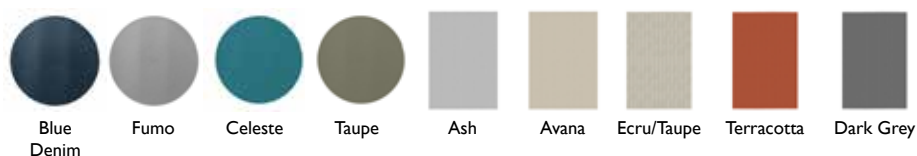

Herringbone
Outdoor Rug
Polypropylene
Dia. 2500 x H3500 mm

CODE
GYM-HRB-530-2535-ASH
GYM-HRB-530-2535-AVA
GYM-HRB-530-2535-TAU

Colour
Ash
Avana
Taupe

Mezzo
Outdoor Rug
Polypropylene
L2000 x H3000 mm

CODE
GYM-MZZ-530-2030-ECR
GYM-MZZ-530-2030-ETP

Colour
Ecrú/Ecrú
Ecrú/Taupe

Punto
Outdoor Rug
Polypropylene
Dia. 2500 mm

CODE
GYM-PNT-530-D25-TAU
GYM-PNT-530-D25-TER
GYM-PNT-530-D25-DGY

Colour
Taupe
Terracotta
Dark Grey

Punto
Outdoor Rug
Polypropylene
L2000 x H3000 mm

CODE
GYM-PNT-530-2030-TAU
GYM-PNT-530-2030-TER
GYM-PNT-530-2030-DGY

Colour
Taupe
Terracotta
Dark Grey

Vulcano
Outdoor Rug
Polypropylene
Dia. 2500 x H7 mm

CODE
BDO-GYM-CVULR2500003
BDO-GYM-CVULR2500010
BDO-GYM-CVULR2500009
BDO-GYM-CVULR2500000

Colour
Blue Denim
Fumo
Celeste
Taupe

COLOURS: