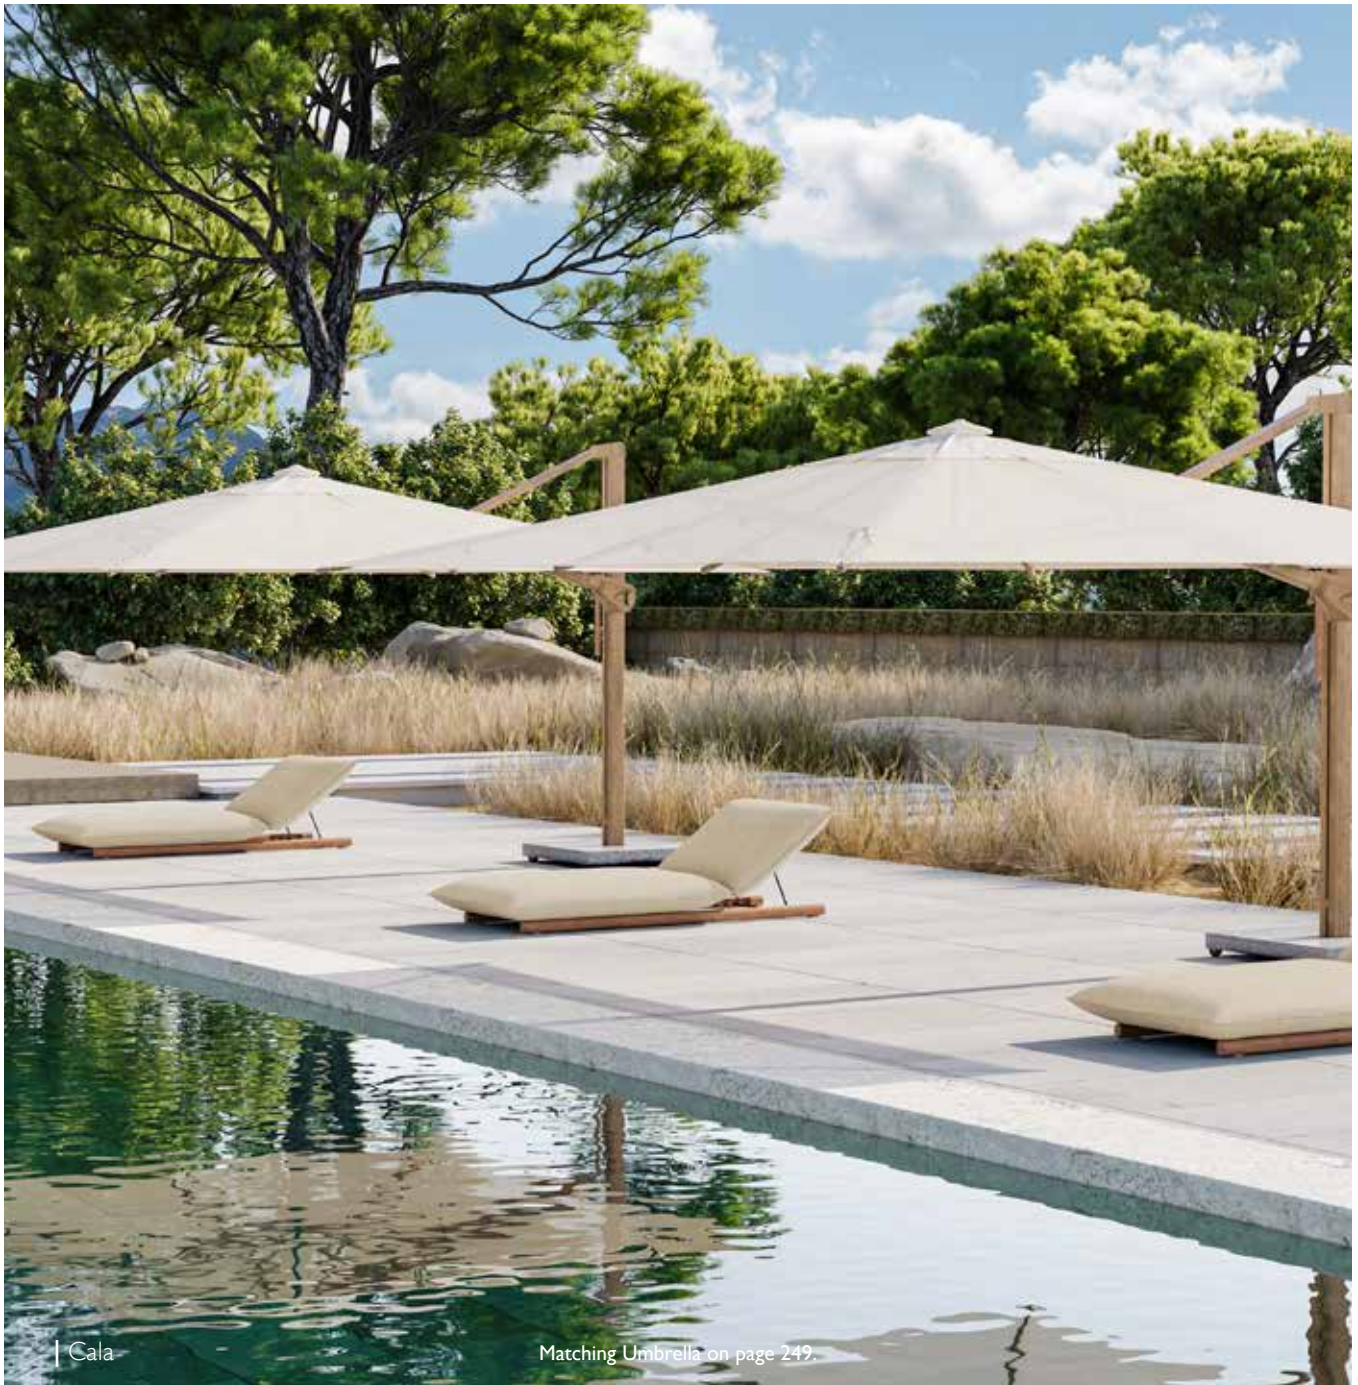

Colour
Mambo Canvas

| Reef

Cala
Sunbed
Reclinable Backrest
with Cushion
Teak Frame
Water Repellent
L2050 x W850 x H310 mm

CODE
GYM-CAL-401-TK-RSD

Colour (Frame/Fabric)
Teak/Riviera Sand

| Cala

Matching Umbrella on page 249.