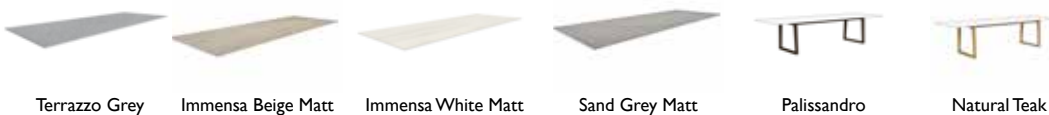

CODE	Colour
GYM-BCH-31 IT-300-TGY	Terrazzo Grey

Beach House
Table Top
Terrazzo
L2300 x W1000 x H20 mm

CODE	Colour
GYM-BCH-31 IT-230-TGY	Terrazzo Grey

| Beach House

Matching Dining Chair on page 176.

COLOURS: