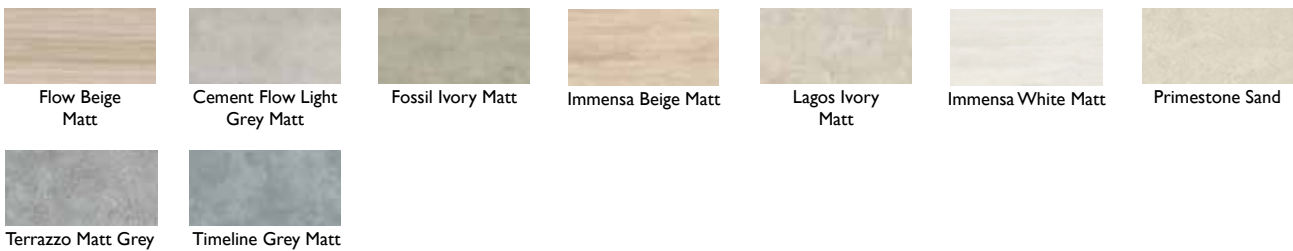

COLOURS:

For Full Bespoke Fire Pit Solutions Please Speak to a Member of Our Sales Team.