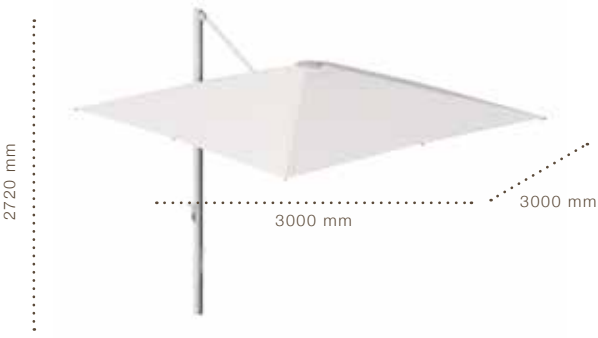

Navona
Centre Pole Umbrella
UV50+ Canopy
Max. Wind Resistance 19.8-27 km/hr
with 360° Rotation and Tilt Function
Canopy Opening/Closure with Ergonomic Handle
Aluminium Frame
3000 x 3000 mm
2720 mm Height

CODE	Colour
IFA-NAV-981-2001	Aluminium/White

Umbrella Base
Steel
45 Kg
L1190 x W580 x H190 mm
IFA-NAV-929-B8-23

Concrete Tiles for Umbrella Base
8pcs Required
25 Kg Each
L500 x W500 x H40 mm
IFA-NAV-948

Cover
IFA-NAV-FC-981

Grey