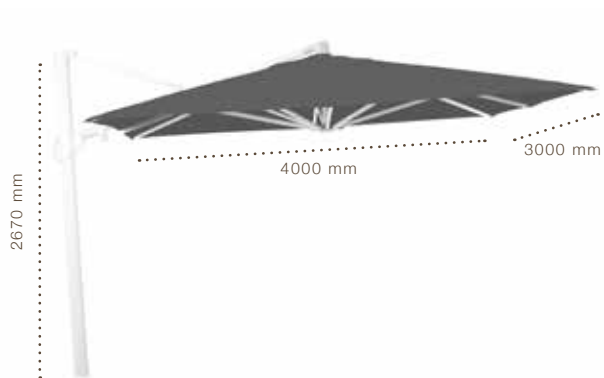

Anthracite/Grey

White/Beige

White/Turquoise

White/Grey

Barcelona
Cantilever Umbrella
with 360° Rotation
UV50+ Canopy
Aluminium Frame
4000 x 3000 mm
2670 mm Height

CODE	Colour
GYM-UMB-BCN-WOBG	Wood Print/Beige
GYM-UMB-BCN-ANDB	Anthracite/Dark Blue
GYM-UMB-BCN-ANGY	Anthracite/Grey
GYM-UMB-BCN-WHBG	White/Beige
GYM-UMB-BCN-WHTU	White/Turquoise
GYM-UMB-BCN-WHGY	White/Grey