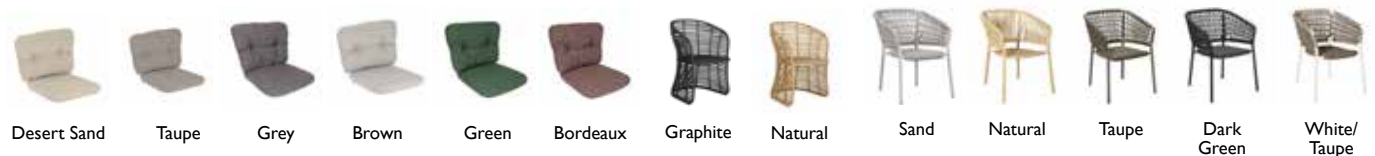

Basket
Dining Chair
Steel & Polyethylene Frame
450 mm Seat Height
L620 x W600 x H810 mm

Ocean
Dining Chair
Polypropylene Rope
Aluminium Frame
Stackable
420 mm Seat Height
L590 x W630 x H760 mm

CODE	Colour
CAN-54100G	Graphite
CAN-54100U	Natural

CODE	Colour
CAN-5417ROSA	NEW Sand
CAN-5417U	Natural/Natural Weave
CAN-5417AWROT	White/Taupe
CAN-5417ROT	Taupe/Taupe
CAN-5417RODGR	Dark Green/Dark Green

Basket/Ocean
Optional Cushion Set
Removable Lining
L450 x W500 x H50 mm

CODE	Colour
CAN-5417Y152	NEW Desert Sand
CAN-5417YSN97	Taupe
CAN-5417YNI15	Grey
CAN-5417YNI16	Brown
CAN-5417YNI11	Green
CAN-5417YNI13	Bordeaux

COLOURS: