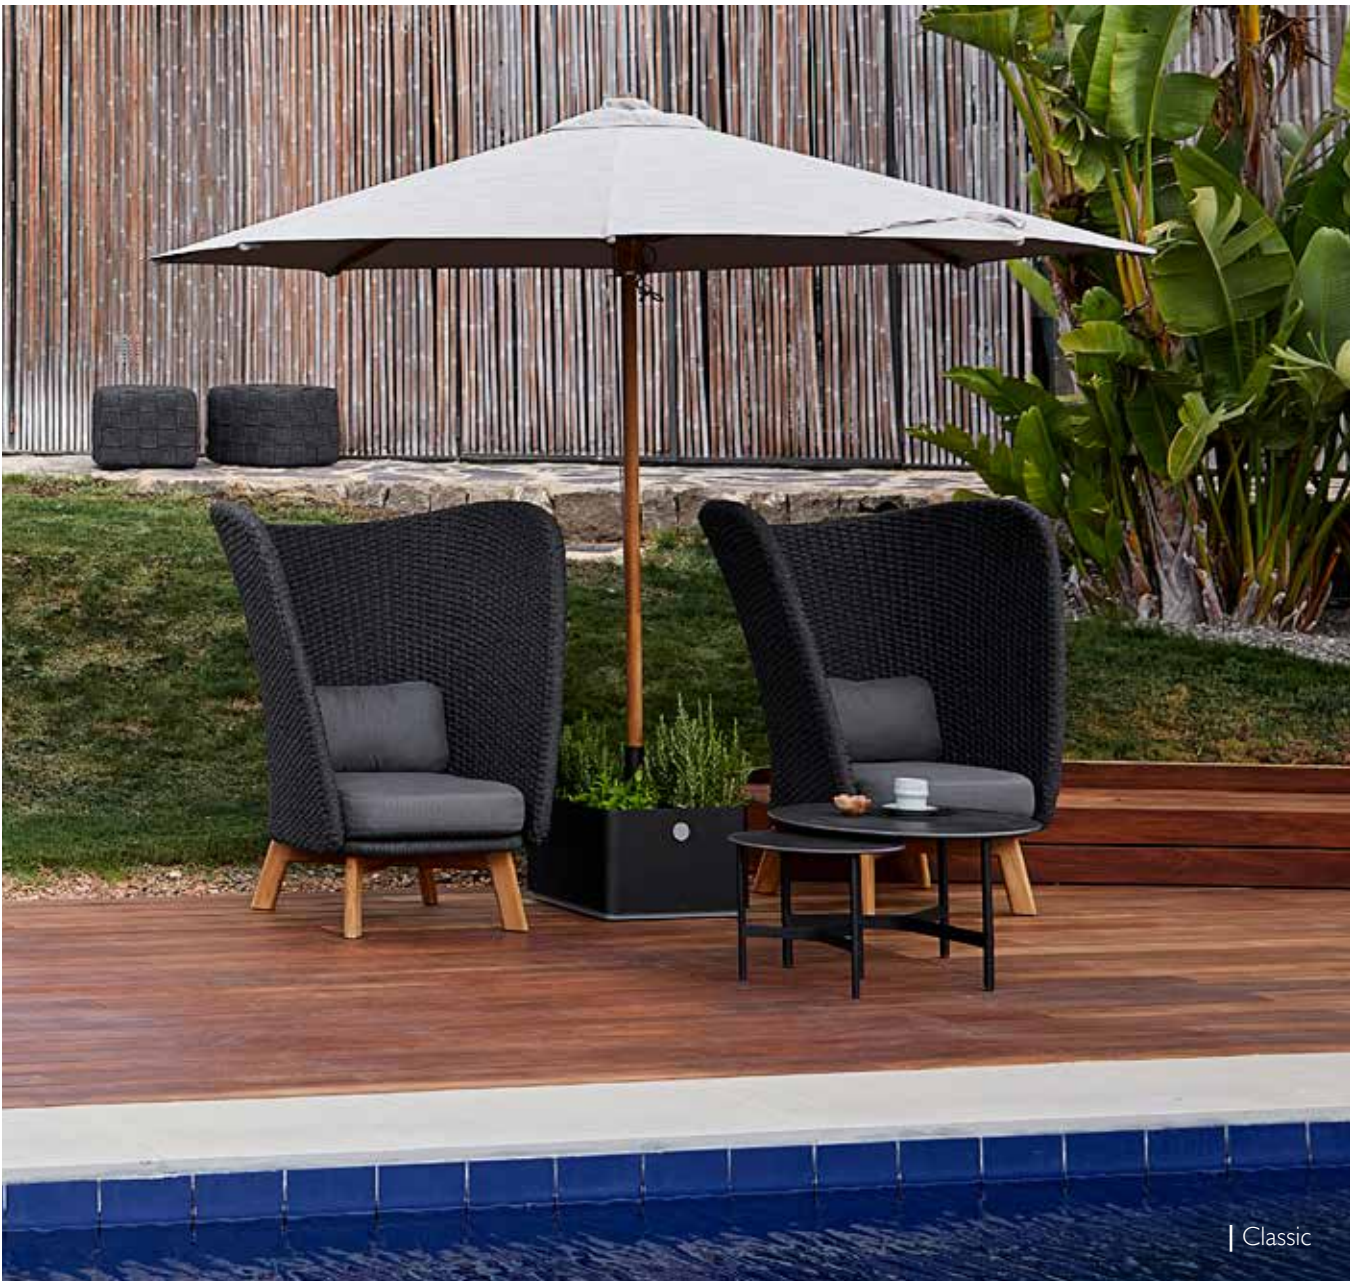

Black

OUTDOOR
 ACCESSORIES

| Classic

Marte
 Cantilever Umbrella
 Retractable Opening System
 Canopy Opening/Closure with Removable Hand Crank with 360° Rotation
 UV80+ Canopy
 Max. Wind Resistance 29-38 km/hr
 Aluminium Frame
 3000 x 3000 mm
 2900 mm Height