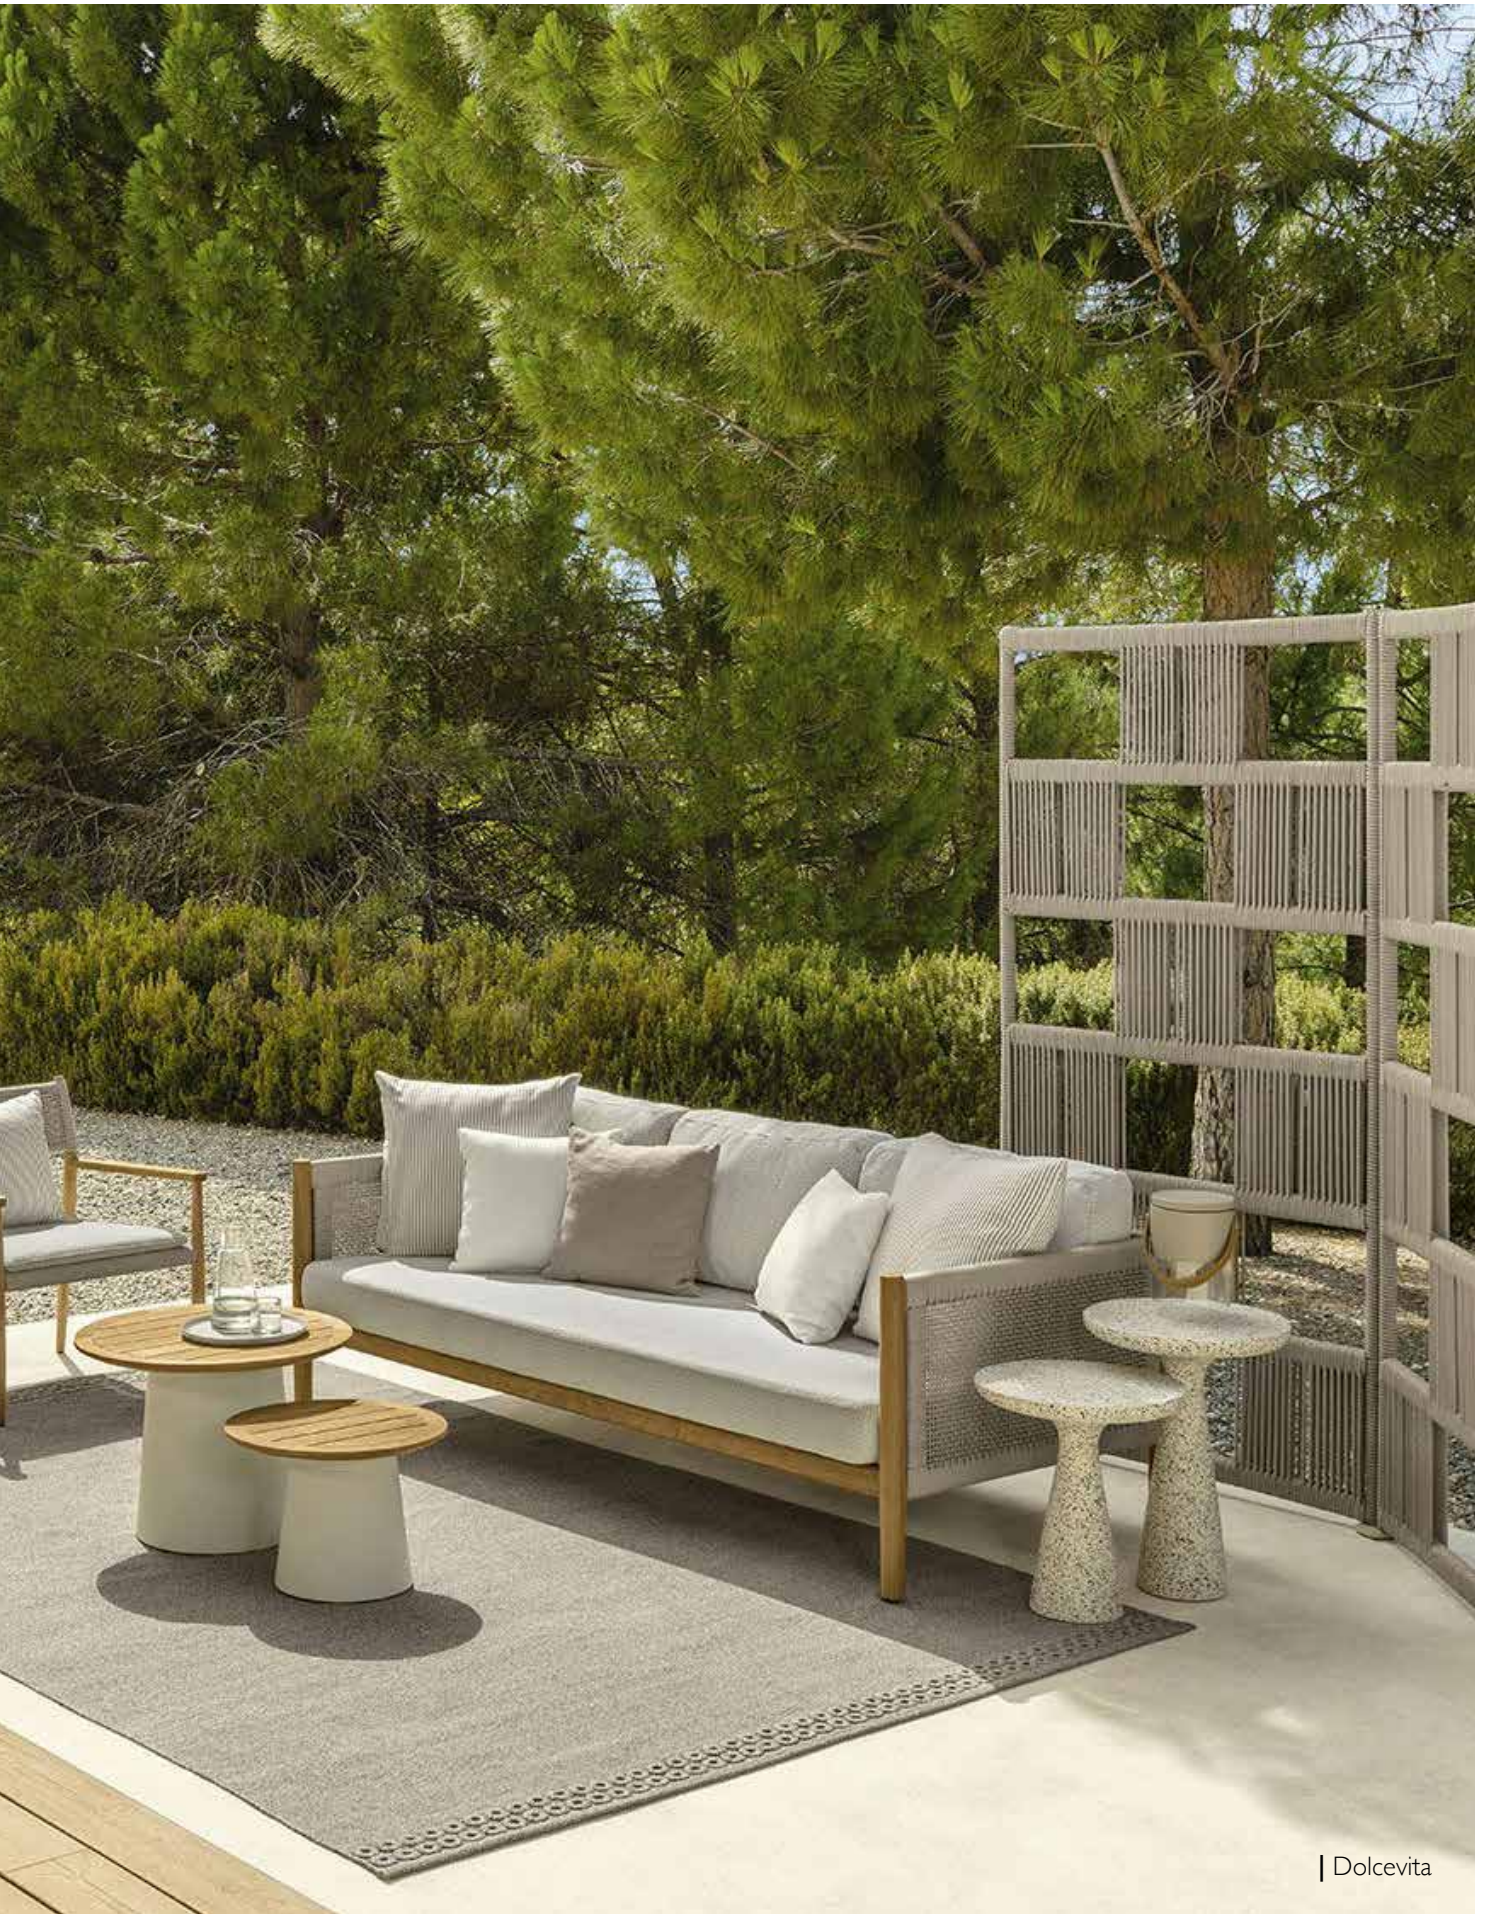

| DolceVita