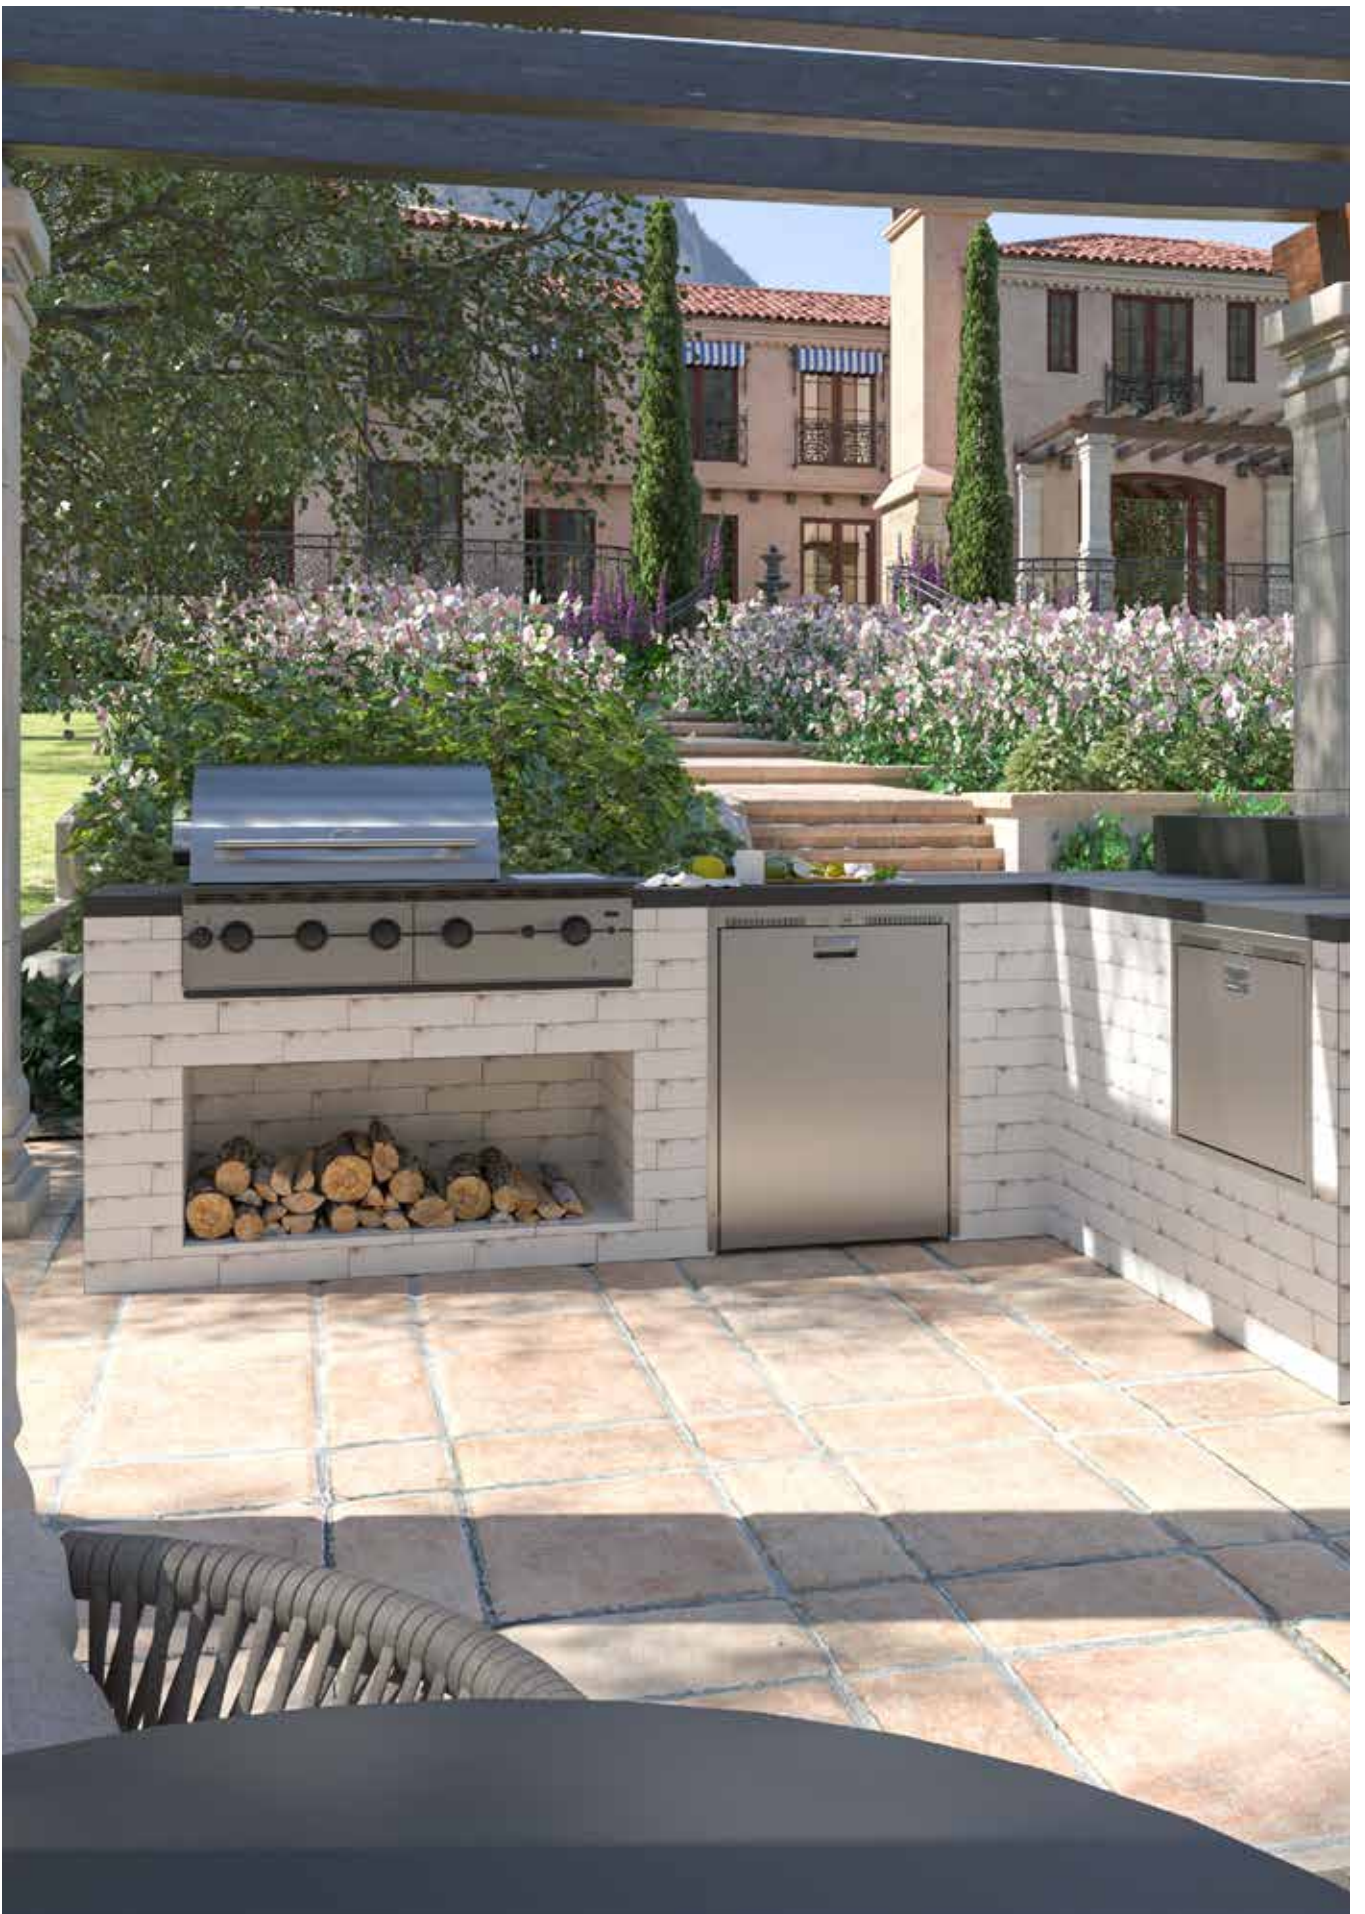

BBQ Cover
 BOR-BBA112

Anthracite

| Imperatore

Spice up your outdoor space with our extensive range of outdoor kitchen products providing the ultimate experience for food and flame enthusiasts. From BBQs to high quality pizza ovens, we have everything you need for any outdoor kitchen space. Sit, Sip and Unwind with our stylish range of outdoor fridges, wine coolers and accessories. Enhance your outdoor experience with SANIPEX GROUP.