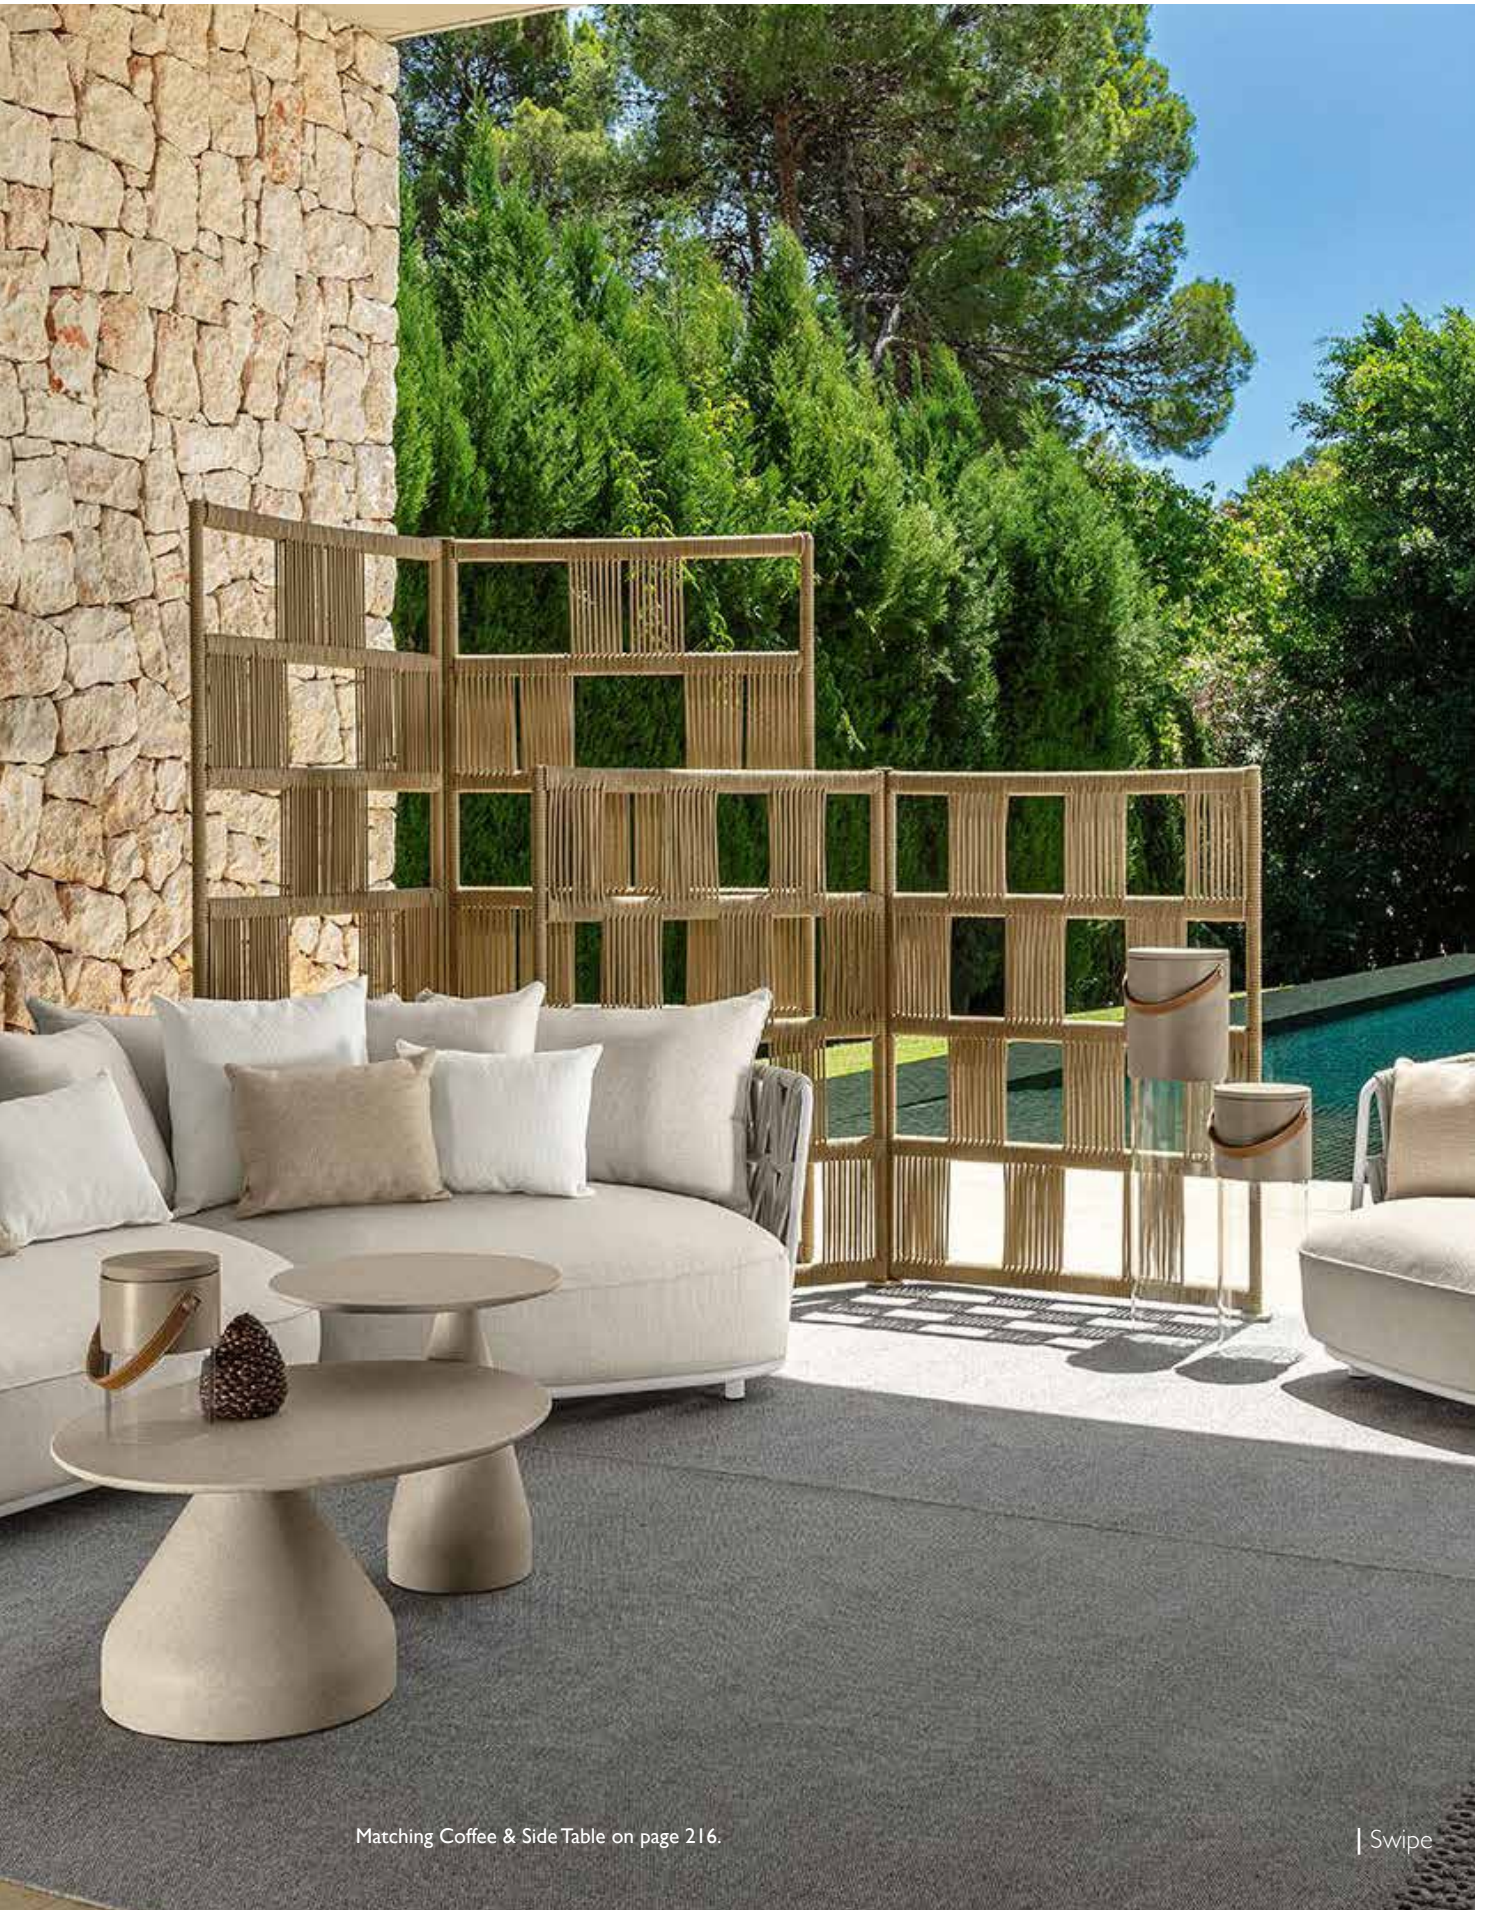

Matching Coffee & Side Table on page 216.

| Swipe