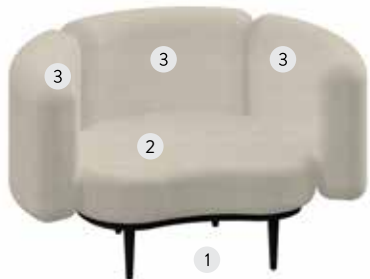

ORGANIX SOFA G
COMP-000739

Modular Lounge Element
with Seat & Back Cushions
Quick Dry Foam Padding
Aluminium Frame
406 mm Seat Height
L1400 x W980 x H760 mm