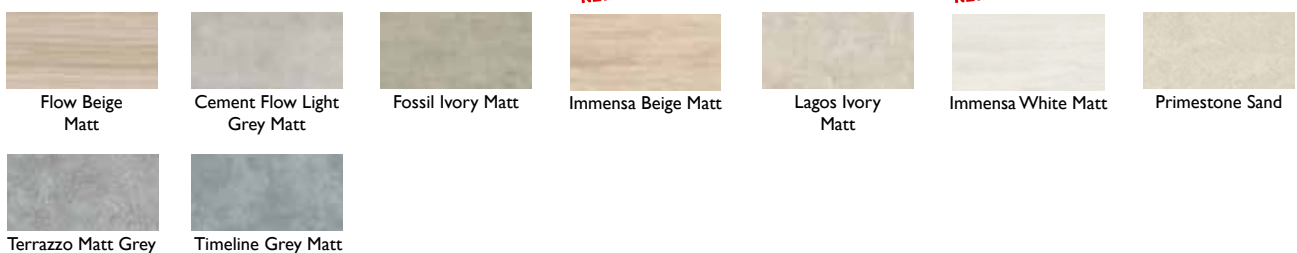

For Custom made Fireplaces

CODE	Colour
MAD-ESF-B-XL7-WTT-SS	Stainless Steel

For Custom made Fireplaces

CODE	Colour
MAD-ESF-B-XL9-WTT	Stainless Steel

| Gymkhana

COLOURS:

For Full Bespoke Fire Pit Solutions Please Speak to a Member of Our Sales Team.