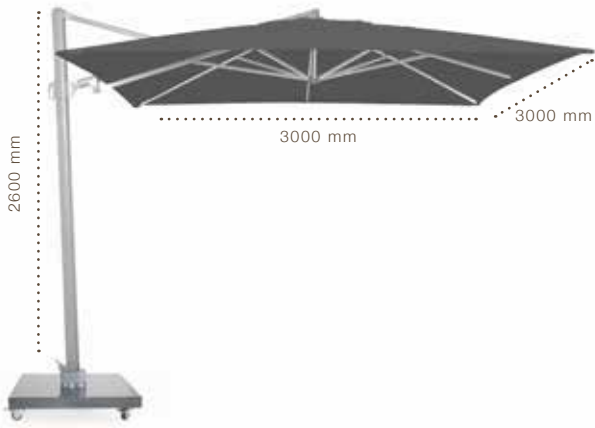

Calella
Cantilever Umbrella
with 360° Rotation
UV50+ Canopy
Aluminium Frame
3000 x 3000 mm
2600 mm Height

CODE	Colour
GYM-UMB-CAL-WOBG	Wood Print/Beige
GYM-UMB-CAL-ANDB	Anthracite/Dark Blue
GYM-UMB-CAL-ANGY	Anthracite/Grey
GYM-UMB-CAL-WHBG	White/Beige
GYM-UMB-CAL-WHTU	White/Turquoise
GYM-UMB-CAL-WHGY	White/Grey

Umbrella Base
Granite
120 kg
with Wheels
L800 x W800 x H70 mm
GYM-BAS-CAL-GRANI20

Cover
GYM-COV-CAL-GY