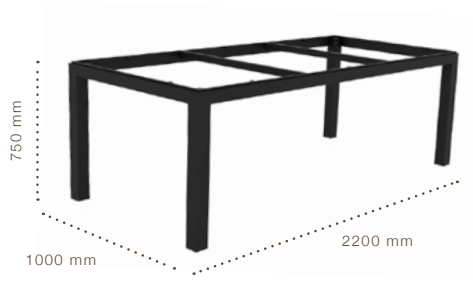

Kauai
Dining Table Frame
Aluminium

CODE	Colour
GYM-KAI-311B-2210-MC	Matt Charcoal
GYM-KAI-311B-2210-MW	Matt White