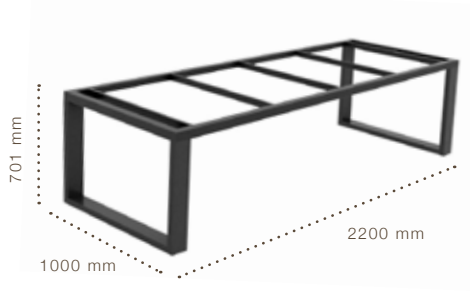

Lanai
Dining Tabletop Frame

CODE	Colour
GYM-LAI-311B-2210-MC	Matt Charcoal
GYM-LAI-311B-2210-MW	Matt White

Lanai
Dining Table Legs

CODE	Colour
GYM-LAI-311B-LEG-MC	Matt Charcoal
GYM-LAI-311B-LEG-MW	Matt White