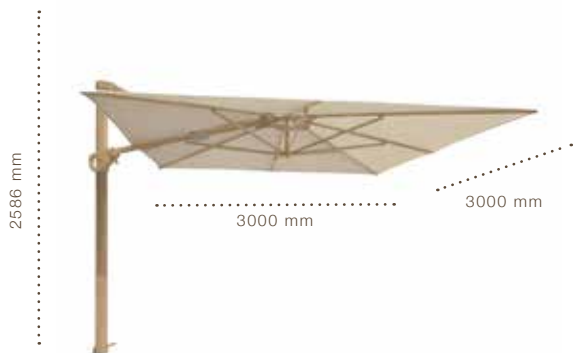

CODE
GYM-UMB-MSN-723-WHVN
GYM-UMB-MSN-723-WOKK

Colour
Matt White/Vanilla
Wood Print/Khaki

**Umbrella Base
with Wheels**
Granite / Aluminium
180 kg
L800 x W800 x H102 mm
GYM-BAS-I80-GRNT

Grey

Naples
Cantilever Umbrella
with 360° Rotation
UV50+ Canopy
Aluminium Frame
with Protective Cover
L3000 x W3000 mm
2586 mm Height