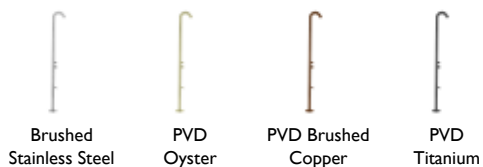

CODE	Colour
BDD-BCH-501-BS	Brushed Stainless Steel
BDD-BCH-501-OYS	PVD Oyster
BDD-BCH-501-PBC	PVD Brushed Copper
BDD-BCH-501-TI	PVD Titanium

| Beach House

COLOURS:

Brushed Stainless Steel PVD Oyster PVD Brushed Copper PVD Titanium