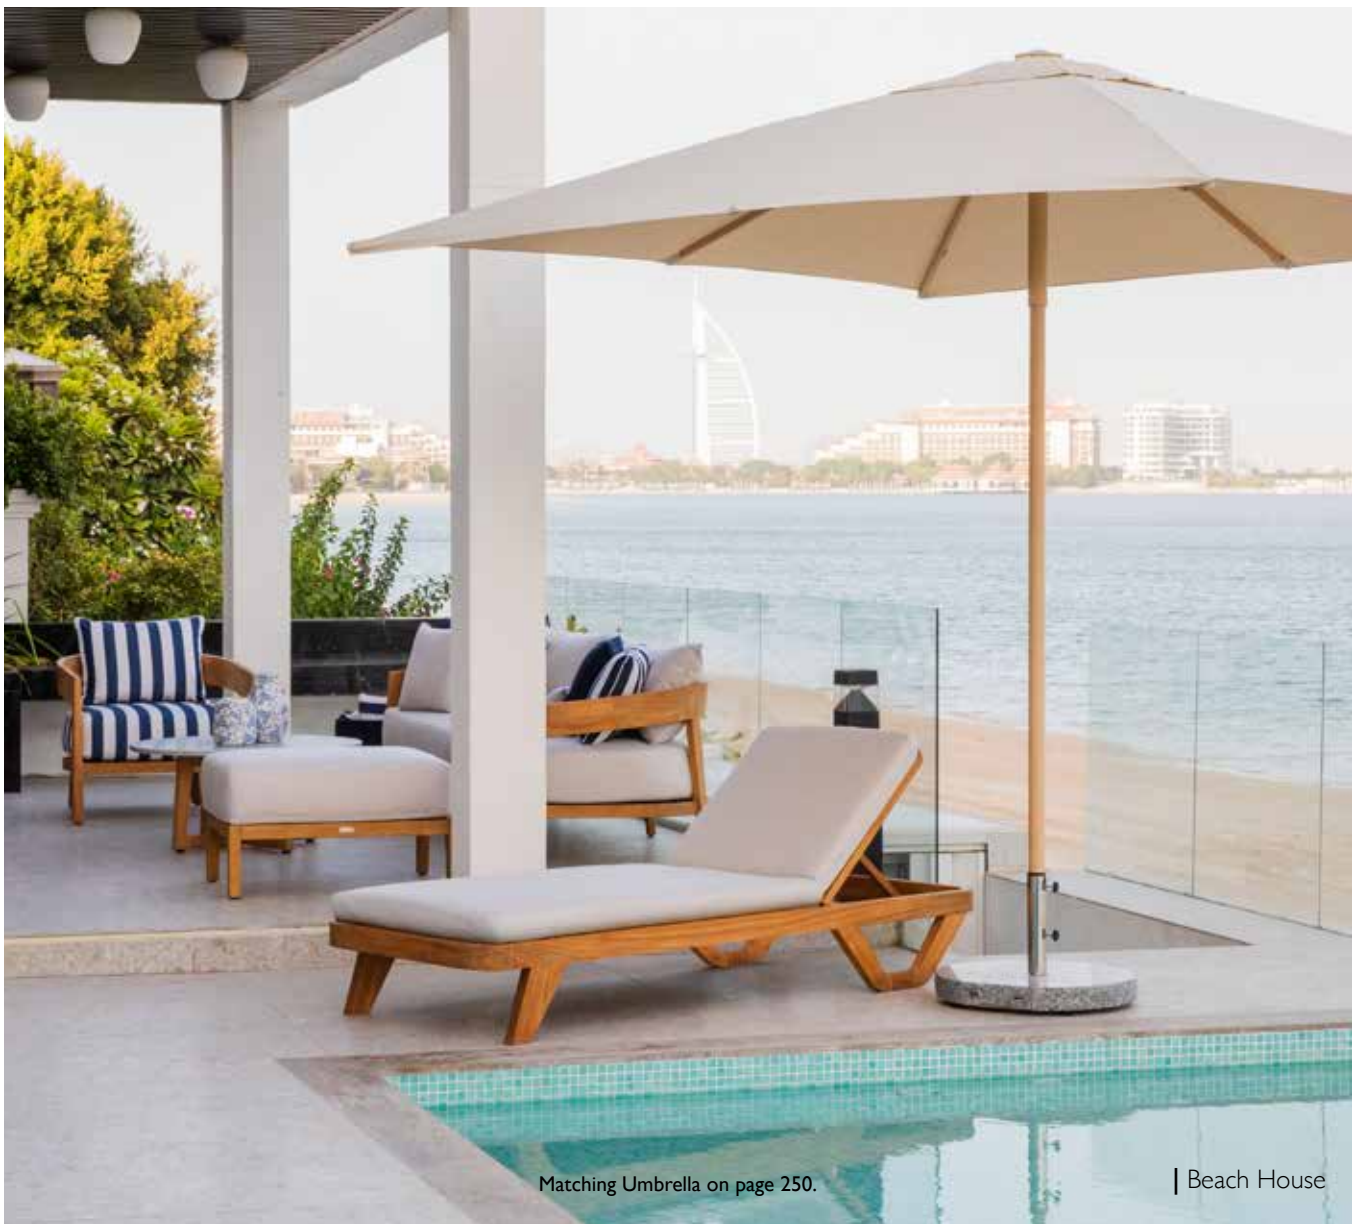

Matching Umbrella on page 250.

| Beach House

COLOURS: