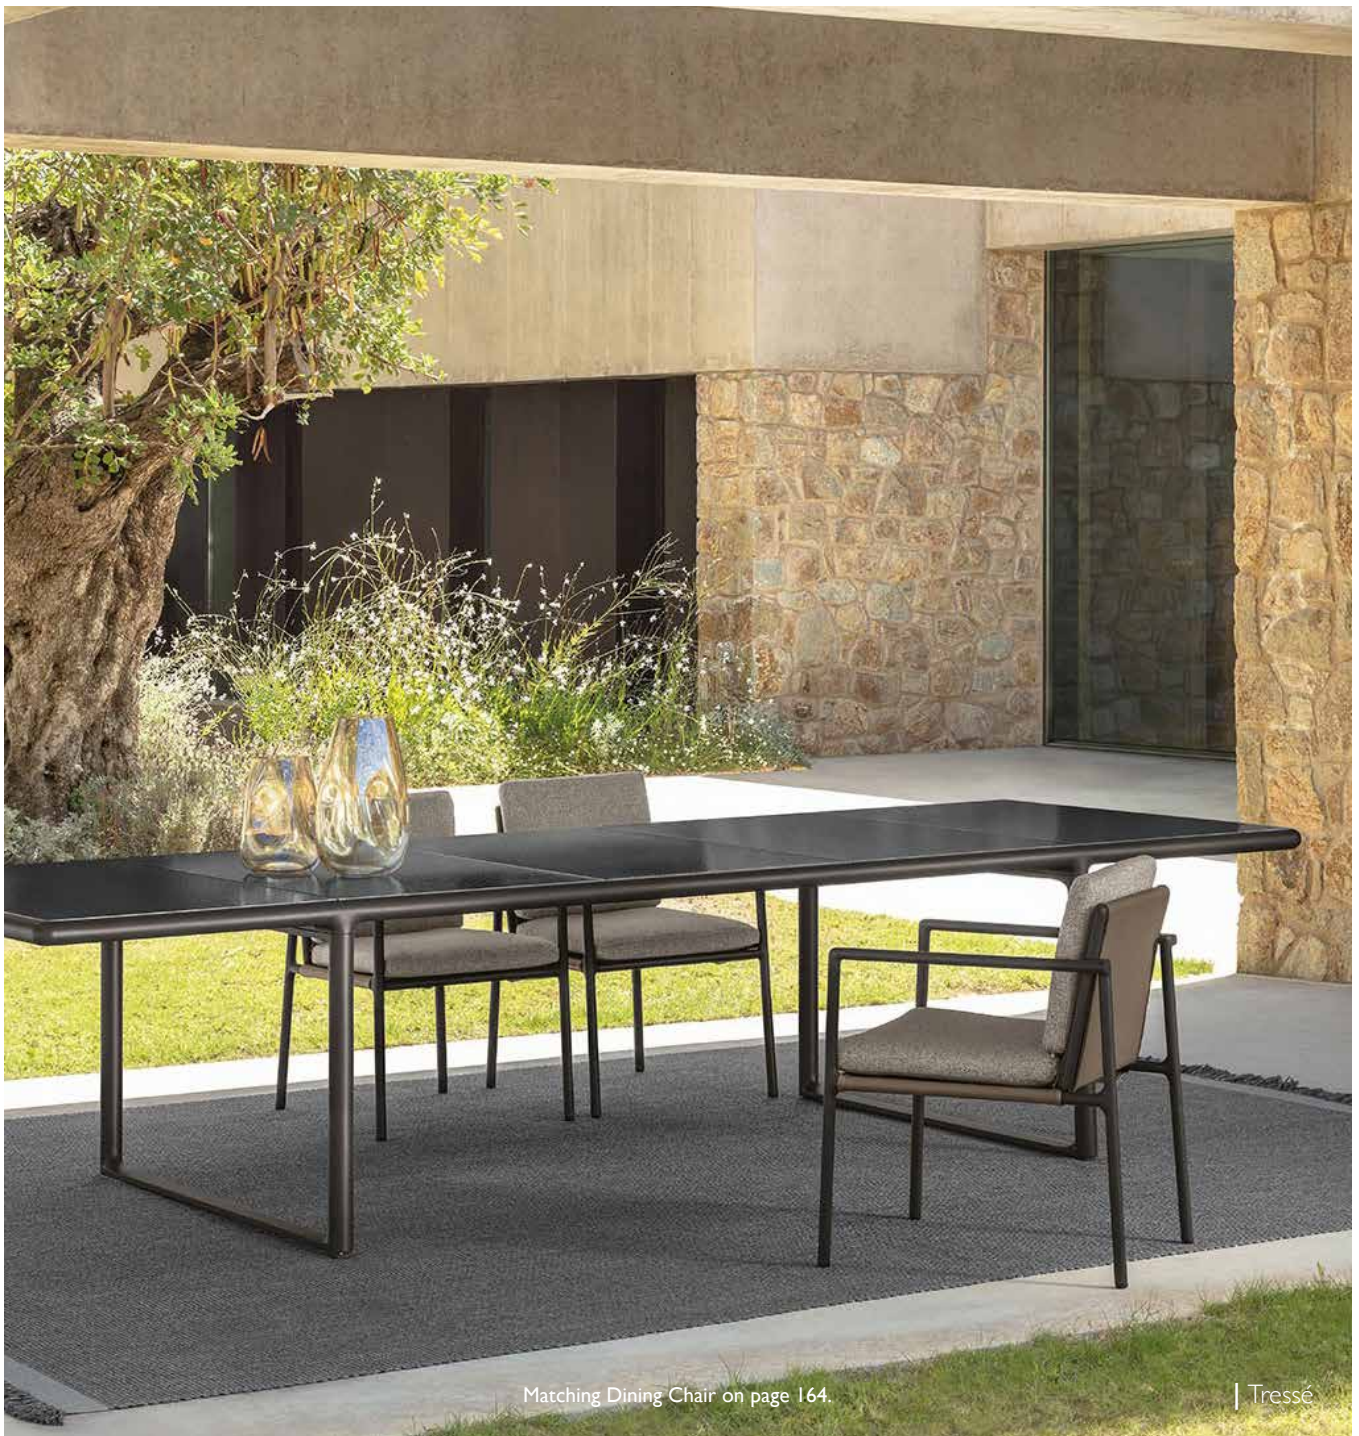

Matching Dining Chair on page 164.

| Tressé