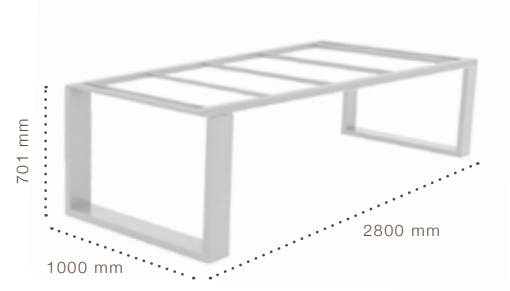

Lanai
Dining Tabletop Frame

CODE	Colour
GYM-LAI-311B-2810-MC	Matt Charcoal
GYM-LAI-311B-2810-MW	Matt White

Lanai
Dining Table Legs

CODE	Colour
GYM-LAI-311B-LEG-MC	Matt Charcoal
GYM-LAI-311B-LEG-MW	Matt White

Dining Table Top Porcelain
L2820 x W1020 x H6 mm

CODE	Colour
BDO-TOP-DT-2810-C-CG	Cement Light Grey Matt
BDO-TOP-DT-2810-C-CO	Calacatta Gold Matt
BDO-TOP-DT-2810-C-CP	Capraia Matt
BDO-TOP-DT-2810-C-DV	Dark Grey Velvet Matt
BDO-TOP-DT-2810-C-FI	Fossil Ivory Matt
BDO-TOP-DT-2810-C-LU	Laurent Matt
BDO-TOP-DT-2810-C-MP	Marquinia Polished
BDO-TOP-DT-2810-C-BM	Metal Burnished Matt
BDO-TOP-DT-2810-C-YM	NEW Yamuna Matt