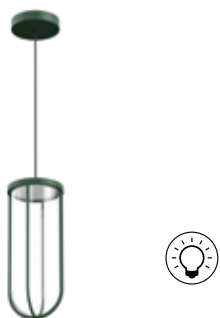

In Vitro

Pendant Light
Aluminium/Glass
Mains Hardwired; Integrated LED
with Canopy
799lm; 2700K; 13W
IP66; CRI >80
Cable Length: Adjustable (Max. 1000 mm)
Dia. 180 x H425 mm

Matching Lights on pages 290 & 292.

CODE

FLS-F018D25A0-12
FLS-F018D25A0-18
FLS-F018D25A0-30

Colour

Forest Green
Deep Brown
Black

COLOURS:

Forest Green   Deep Brown   Black