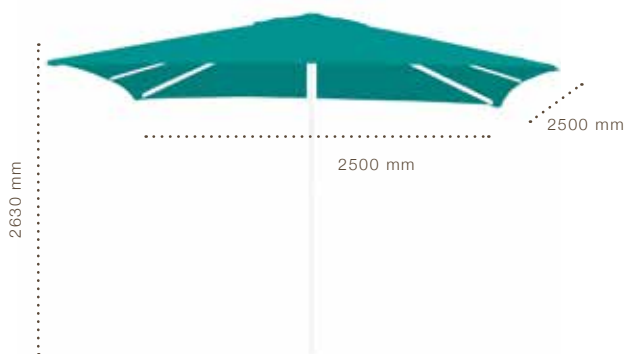

Palma
Centre Pole Umbrella
UV50+ Canopy
Aluminium Frame
3000 x 3000 mm
2730 mm Height

CODE	Colour
GYM-UMB-PLM-WOBG	Wood Print/Beige
GYM-UMB-PLM-ANDB	Anthracite/Dark Blue
GYM-UMB-PLM-ANGY	Anthracite/Grey
GYM-UMB-PLM-WHBG	White/Beige
GYM-UMB-PLM-WHTU	White/Turquoise
GYM-UMB-PLM-WHGY	White/Grey

Umbrella Base
Granite
50 kg
Dia. 600 x H368 mm
GYM-BAS-GRAN50

Grey

Cover
GYM-COV-PLM-GY

Grey

Marbella
Centre Pole Umbrella
UV50+ Canopy
Aluminium Frame
2500 x 2500 mm
2630 mm Height

CODE	Colour
GYM-UMB-MBL-WOBG	Wood Print/Beige
GYM-UMB-MBL-ANDB	Anthracite/Dark Blue
GYM-UMB-MBL-ANGY	Anthracite/Grey
GYM-UMB-MBL-WHBG	White/Beige
GYM-UMB-MBL-WHTU	White/Turquoise
GYM-UMB-MBL-WHGY	White/Grey

Umbrella Base
Granite
50 kg
Dia. 600 x H368 mm
GYM-BAS-GRAN50

Grey

Cover
GYM-COV-MBL-GY

Grey

COLOURS: