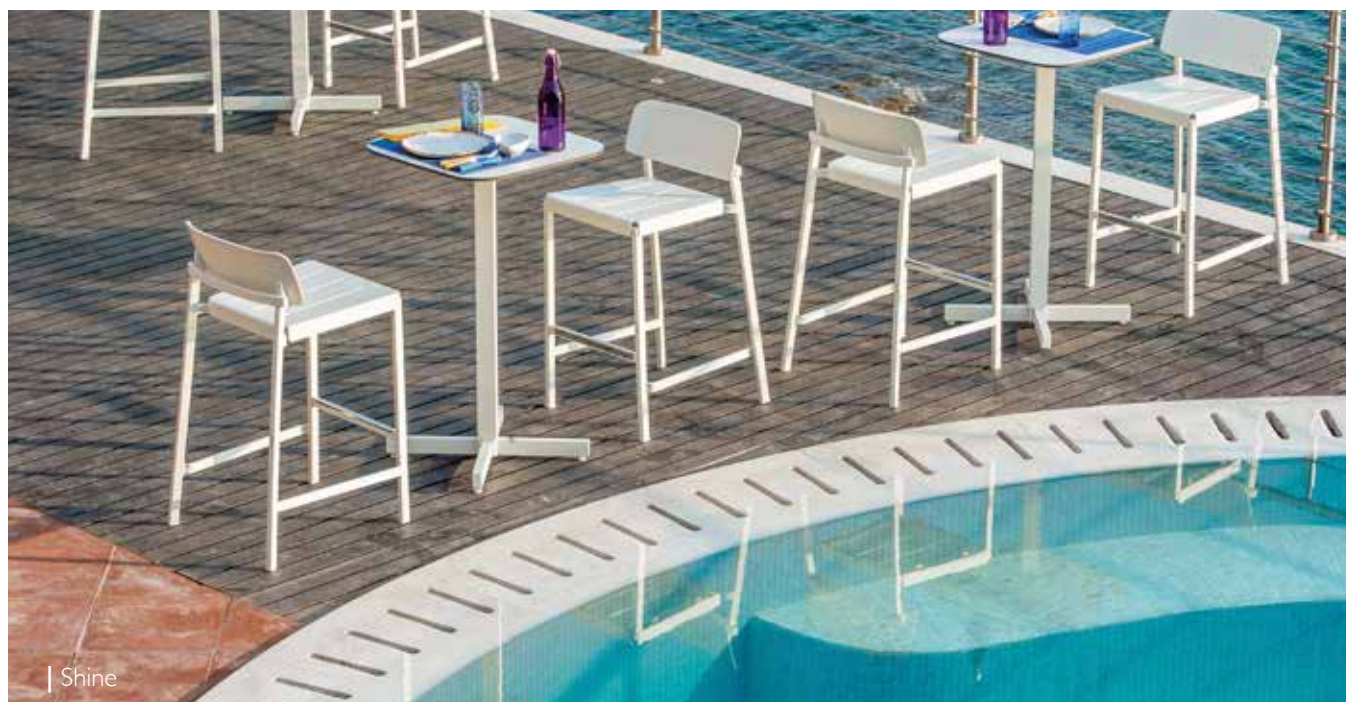

Shine
Bar Stool
Aluminium Frame
with Teak Seat
Stackable
750 mm Seat Height
L540 x W570 x H970 mm

CODE
IFA-SHI-253T-MW-TK

Colour
Matt White/Teak

Other Colours Available on Request

| Shine