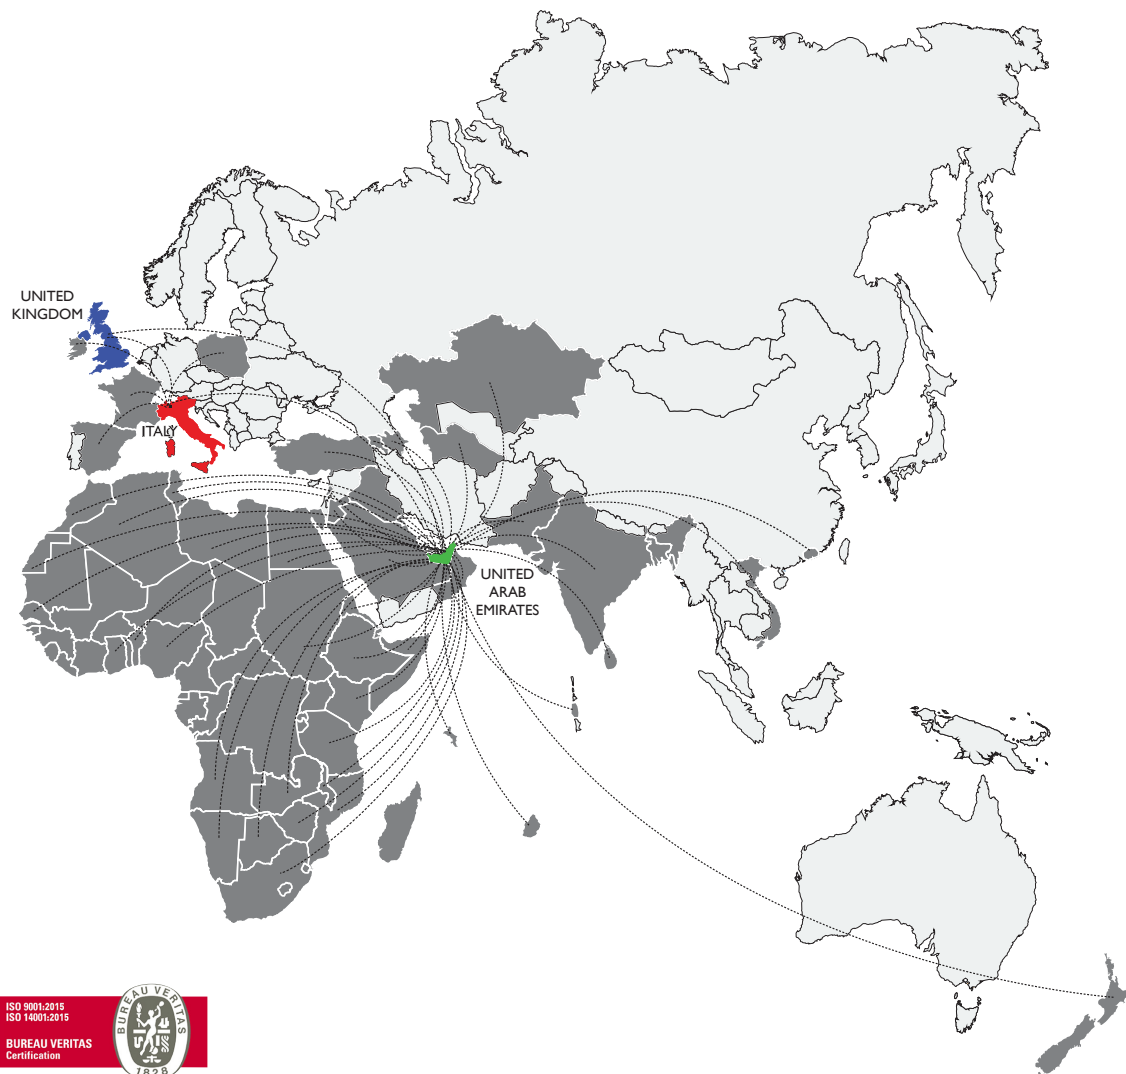

OUR TRADE

With partners and customers throughout the Middle East, Africa, Europe, Asia & Oceania we ensure a quick turnaround for our customers, irrespective of location.

Delivering to over 20 carefully selected partners ensures our brands and partner suppliers are available in over 30 countries. We offer our partners complete access to our brand portfolio and many of our supplier brands, along with showroom design services and comprehensive product and design training. This ensures that the SANIPEX GROUP customer ethos is upheld wherever our products are available.

Approved Dealer & Franchise Showrooms:

Glasgow • Edinburgh • Manchester • Istanbul • Tashkent • Baku • Erbil • Lahore • Islamabad Karachi • Colombo • Casablanca • Kuwait • Riyadh • Jeddah • Manama • Muscat • Mauritius • Nairobi • Cape Town • Durban • Abuja • Ho Chi Minh City