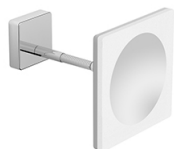

BDA-HOT-312C-B-CP	Chrome
-------------------	--------

Hotel

Wall Mounted Double Arm Mirror
 3x Magnifying
 L203 x W505 x H295 mm

BDA-HOT-312-C-CP	Chrome
------------------	--------

Hotel

Wall Mounted Flexible Arm Mirror
 3x Magnifying
 LED Illuminated
 Mains Operated, 220-240 V, IP44
 L200 x W260 x H200 mm