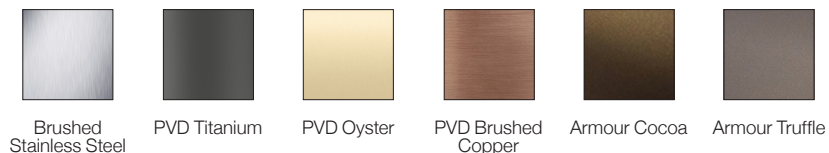

EX316

Self-Closing Concealed Shower Valve
with 1/2" Connection
Flow Time 15 Seconds (+/- 5)
Min. Operating Pressure 1.0 bar MP

AQE-EX3-410-BS	Brushed Stainless Steel

All outdoor showers must be maintained as per care and maintenance manual.

FINISH: