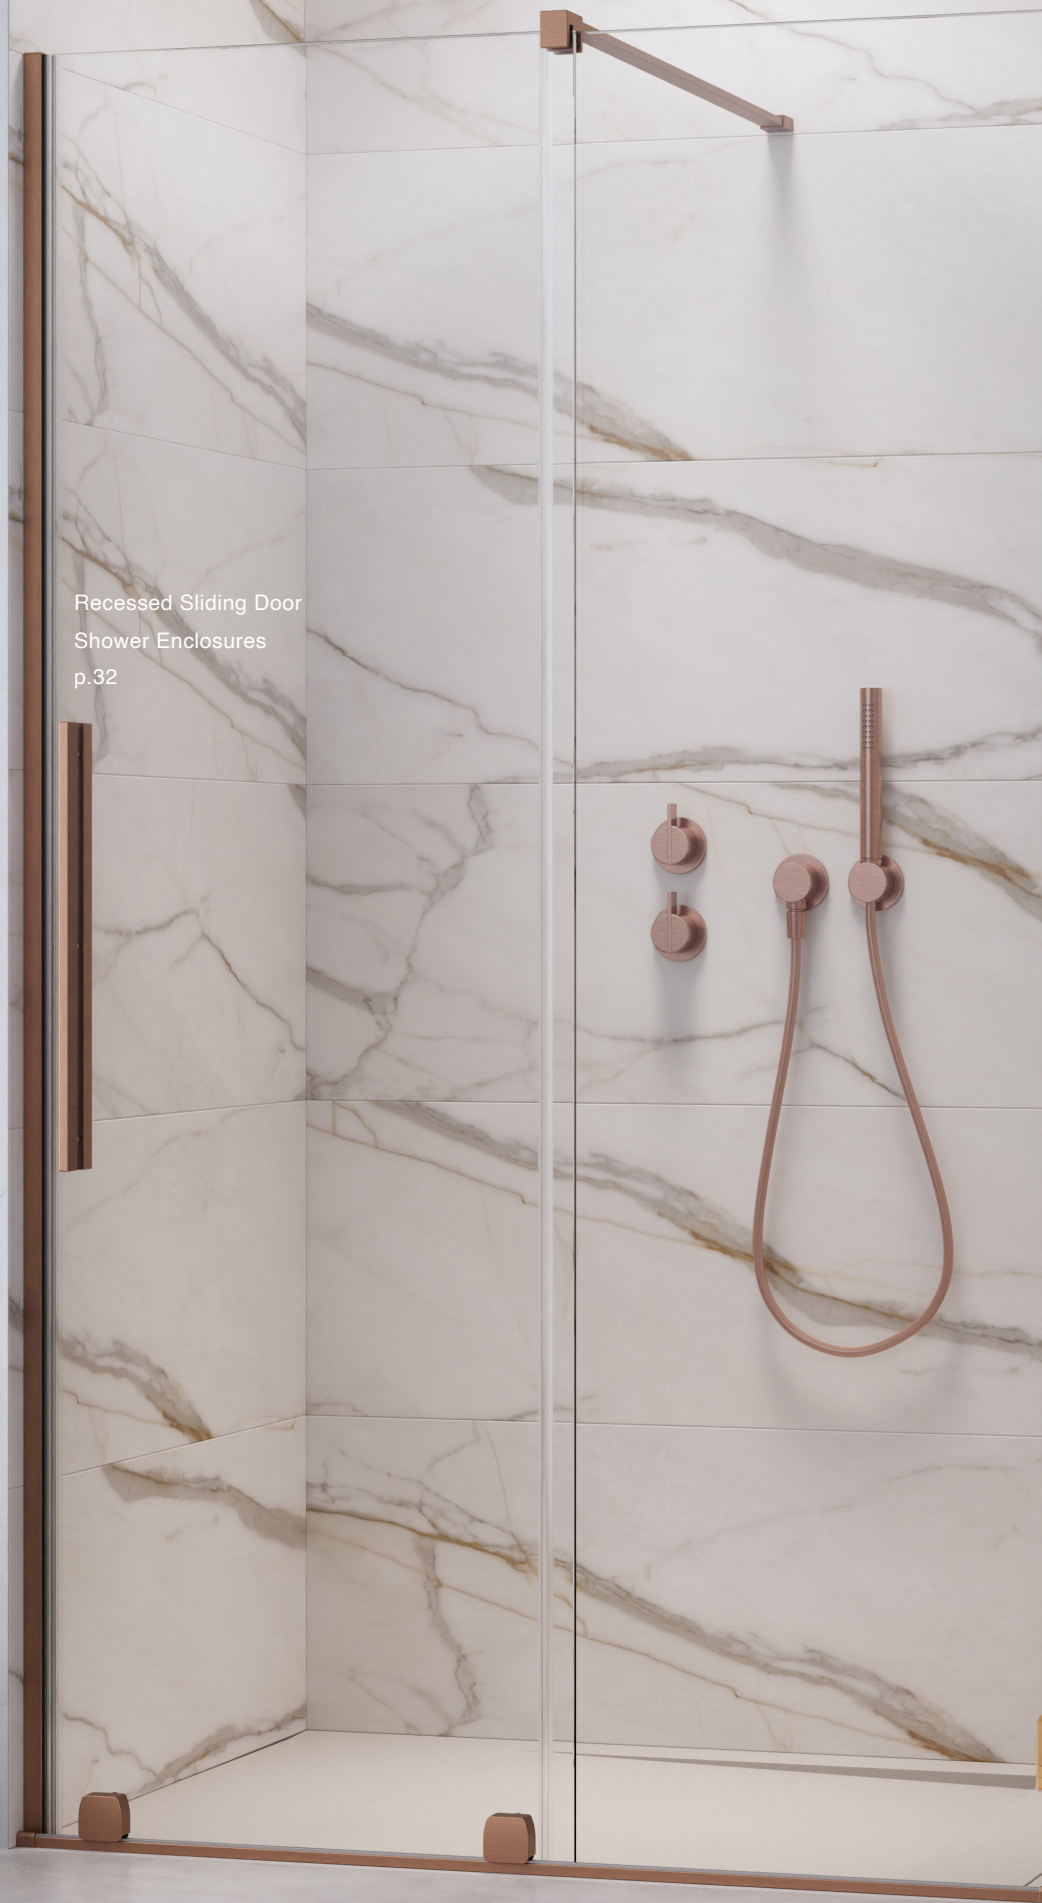

Recessed Sliding Door
Shower Enclosures
p.32