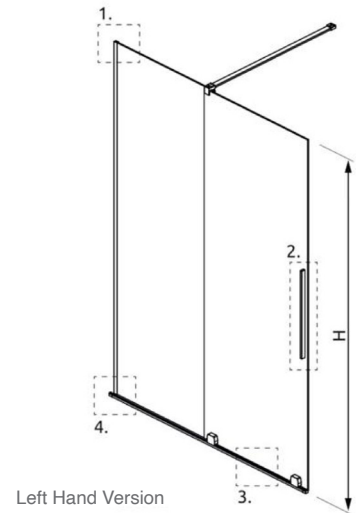

WALK-IN SLIDER PANELS

LEFT HAND FIXING

Walk-in Slider Glass Shower Panels
8 mm Glass Thickness
with **Left** Sliding Glass Door
Handle on the Right
with Hardware
1200 mm Wall Arm Support (Cut to suit)

- Sliding glass panel slides up to 45% of the overall length of the shower panel.
- Fixed glass panel is packed separately to sliding glass panel and all hardware.