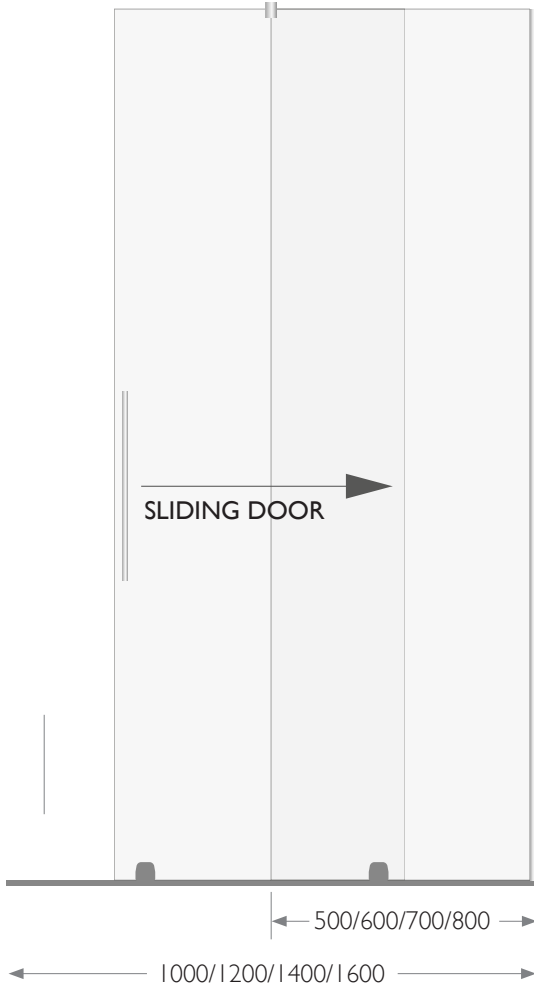

LEFT HAND FIXING

RIGHT HAND FIXING

XL Walk-in Glass Shower Panel Height 2500 mm
 10 mm Glass Thickness
 Reversible for Left or Right Fixing
 with Profile & 1200 mm Wall Arm Support (Cut to suit)

- Glass Panel & all Hardware are packed together

FINISHES:

Chrome Black Brushed Nickel Brushed Copper Brushed Gunmetal

WALK-IN SLIDER PANELS

FRONT VIEW

TOP VIEW

Walk-in slider panels are available from sizes 1000 to 1600 mm, complete with one fixed panel and one sliding panel.

The sliding panel has the functionality to slide across the fixed panel up to 45% of the overall length of the shower panels combined.

SLIDING DOOR SHOWER ENCLOSURES

LEFT HAND FIXING

Recessed Sliding Door Shower Enclosure
 8 mm Glass Thickness
 with **Left** Sliding Glass Door
 Handle on the Right
 with Hardware
 1200 mm Wall Arm Support (Cut to suit)