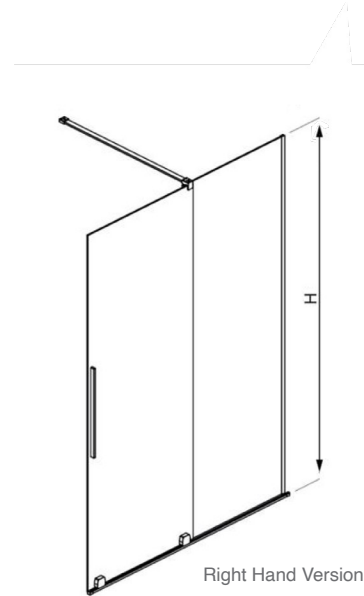

LEFT HAND FIXING

RIGHT HAND FIXING

XL Walk-in Glass Shower Panel Height 2500 mm
 10 mm Glass Thickness
 Reversible for Left or Right Fixing
 with Profile & 1200 mm Wall Arm Support (Cut to suit)

- Glass Panel & all Hardware are packed together

FINISHES:

WALK-IN SLIDER PANELS

RIGHT HAND FIXING

Walk-in Slider Glass Shower Panels
 8 mm Glass Thickness
 with **Right** Sliding Glass Door
 Handle on the Left
 with Hardware
 1200 mm Wall Arm Support (Cut to suit)