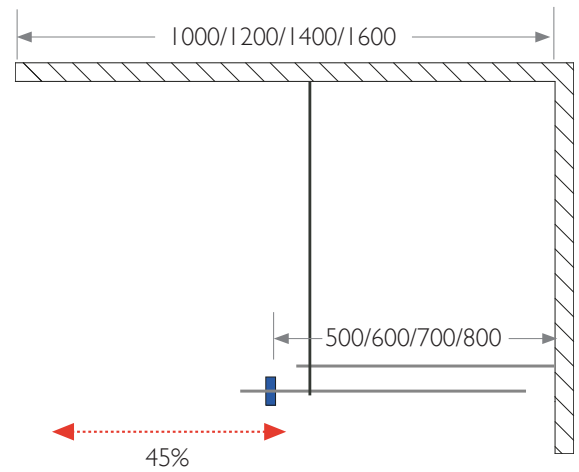

FINISHES:

Chrome Black Brushed Nickel Brushed Copper Brushed Gunmetal

WALK-IN SLIDER PANELS

FRONT VIEW

TOP VIEW

Walk-in slider panels are available from sizes 1000 to 1600 mm, complete with one fixed panel and one sliding panel.

The sliding panel has the functionality to slide across the fixed panel up to 45% of the overall length of the shower panels combined.

SLIDING DOOR SHOWER ENCLOSURES

LEFT HAND FIXING

Recessed Sliding Door Shower Enclosure
 8 mm Glass Thickness
 with **Left** Sliding Glass Door
 Handle on the Right
 with Hardware
 1200 mm Wall Arm Support (Cut to suit)