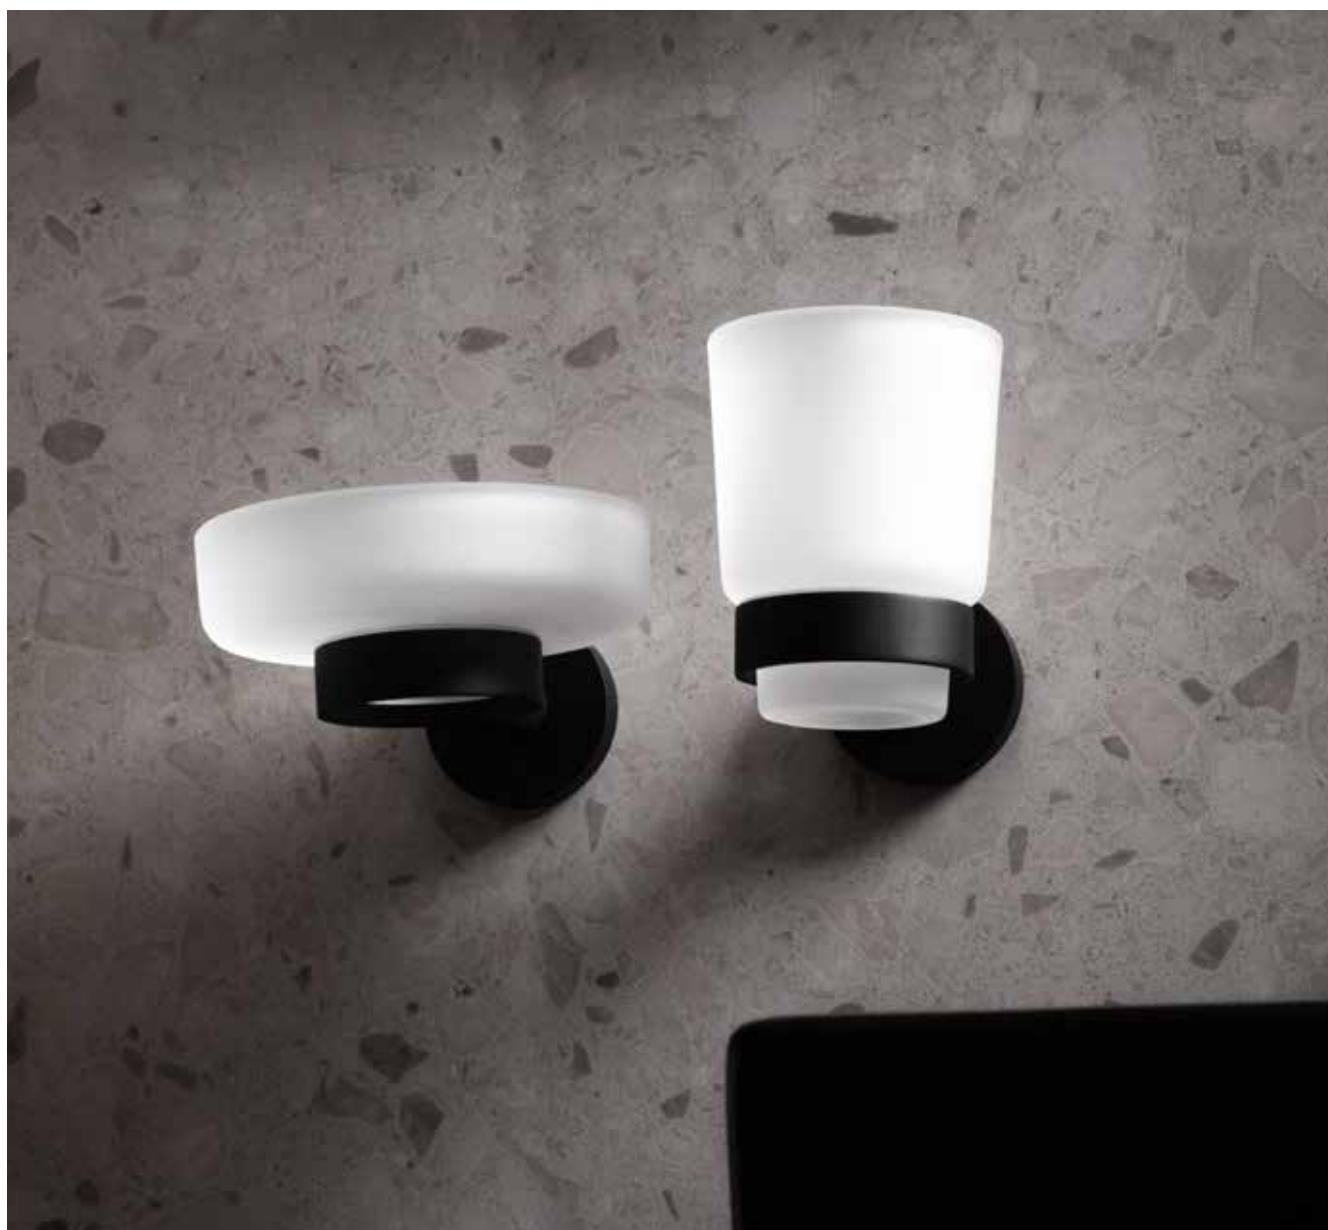

AVAILABLE FINISHES: (Replace XX with colour suffix when ordering)

Wall Mounted Tumbler and Holder
74 x 112 x 104 mm

BDA-MLI-752-A-XX

Available in Chrome and Matt Black only

Wall Mounted Soap Dish and Holder
118 x 134 x 66 mm

BDA-MLI-602-A-XX

102
M-LINE