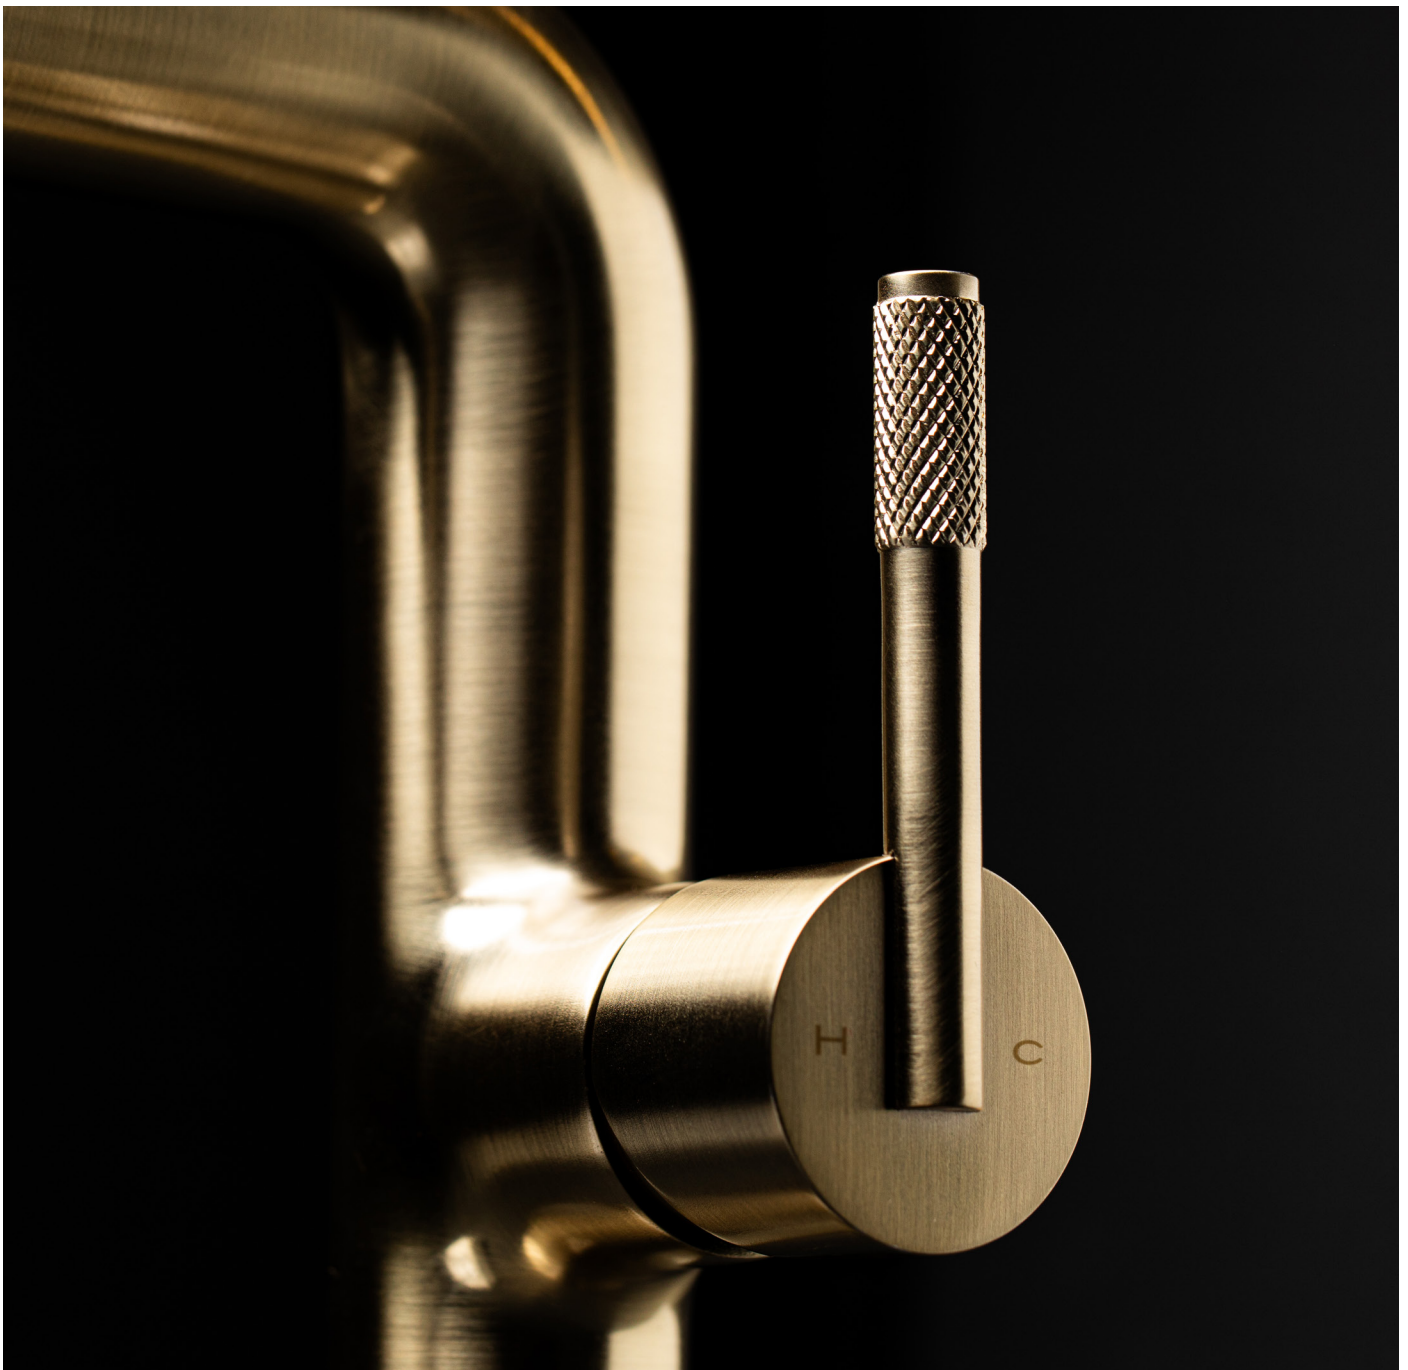

Trim Part
BDM-NAR-E410-CP	Chrome
BDM-NAR-E410-NB	Brushed Nickel
BDM-NAR-E410-MB	Matt Black
BDM-NAR-E410-OYS	PVD Oyster
BDM-MIX-C410-TI	Concealed Part

	Trim Part
BDM-NAR-E411-CP	Chrome
BDM-NAR-E411-NB	Brushed Nickel
BDM-NAR-E411-MB	Matt Black
BDM-NAR-E411-OYS	PVD Oyster
BDM-MIX-C411-TI	Concealed Part

	Trim Part
BDM-NAR-CT302-CP	Chrome
BDM-NAR-CT302-NB	Brushed Nickel
BDM-NAR-CT302-MB	Matt Black
BDM-NAR-CT302-OYS	PVD Oyster
BDM-UNI-T302-CON-B	Concealed Part