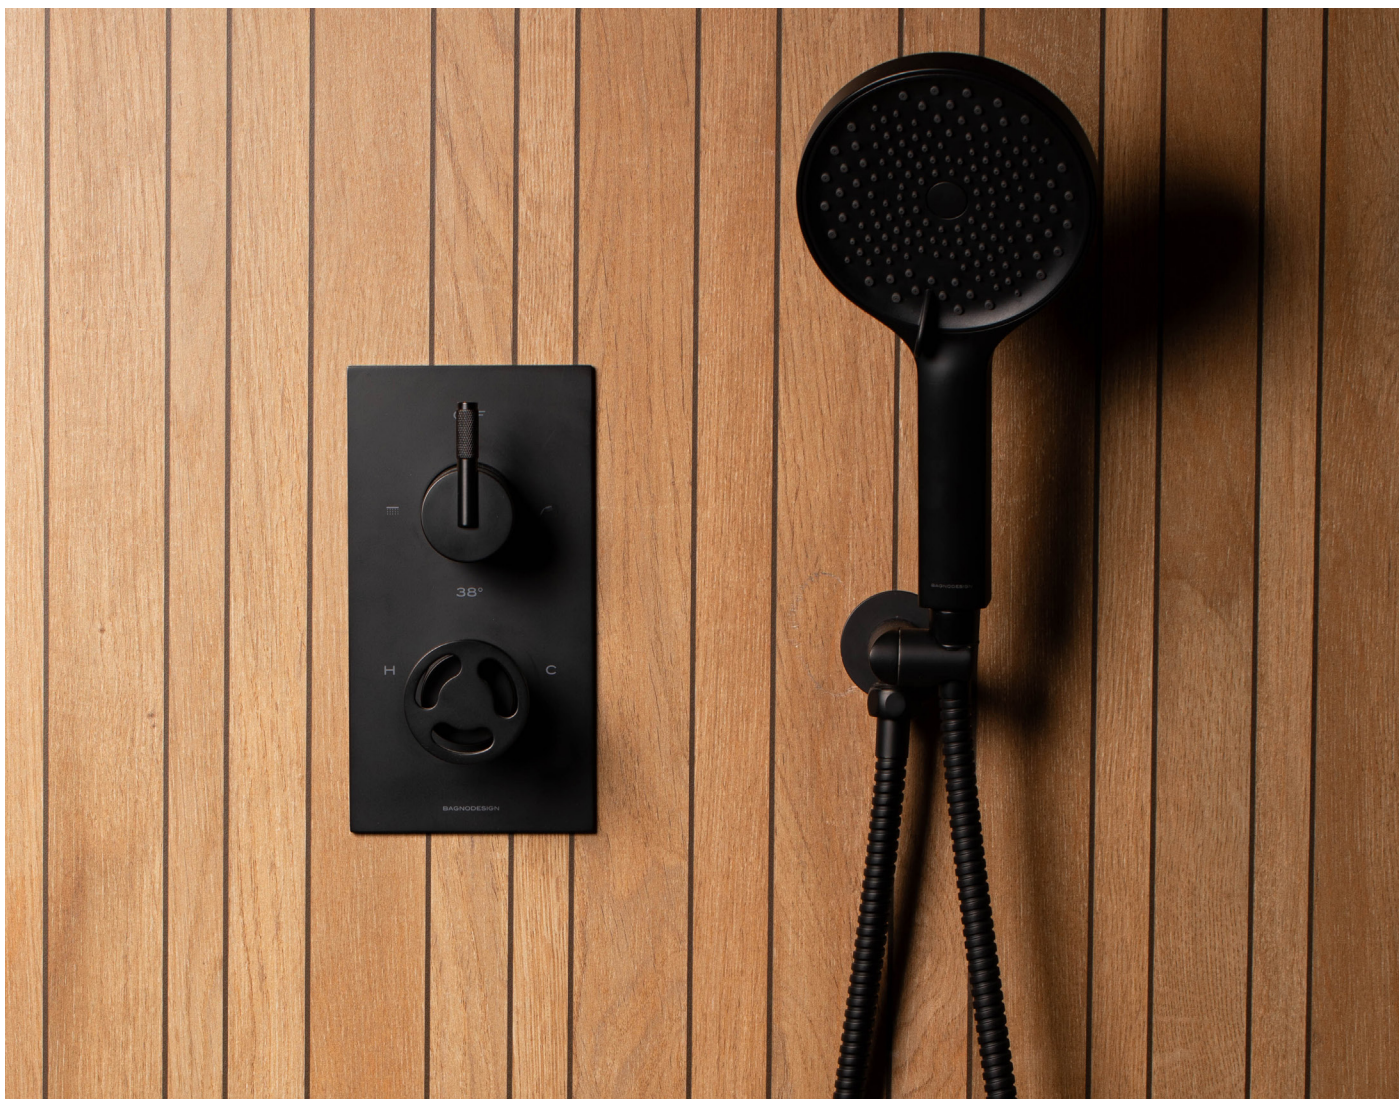

NARA COLLECTION