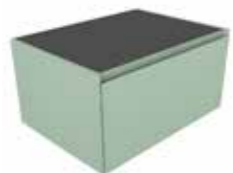

VG
Verde Glauco Glossy