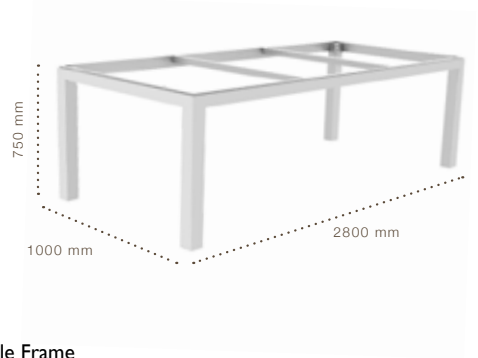

Kauai
Dining Table Frame
Aluminium

CODE	Colour	USD
GYM-KAI-311B-2810-MC	Matt Charcoal	916.00
GYM-KAI-311B-2810-MW	Matt White	916.00

Dining Table Top
Porcelain
L2220 x W1020 x H6 mm
6 mm Thickness

CODE	Colour	USD
BDO-TOP-DT-2210-C-CO	Calacatta Gold Matt	872.00
BDO-TOP-DT-2210-C-CP	Capraia Matt	872.00
BDO-TOP-DT-2210-C-FI	Fossil Ivory Matt	872.00
BDO-TOP-DT-2210-C-CG	Cement Light Grey Matt	872.00
BDO-TOP-DT-2210-C-DV	Dark Grey Velvet Matt	872.00
BDO-TOP-DT-2210-C-LU	Laurent Matt	872.00
BDO-TOP-DT-2210-C-MP	Marquinia Polished	981.00
BDO-TOP-DT-2210-C-BM	Metal Burnished Matt	872.00
BDO-TOP-DT-2210-C-YM	Yamuna Matt	872.00
BDO-TOP-DT-2210-C-IB	Immensa Beige Matt	654.00
BDO-TOP-DT-2210-C-IW	Immensa White Matt	654.00

Dining Table Top
Porcelain
L2820 x W1020 x H6 mm
6 mm Thickness

CODE	Colour	USD
BDO-TOP-DT-2810-C-CG	Cement Light Grey Matt	1090.00
BDO-TOP-DT-2810-C-CO	Calacatta Gold Matt	1090.00
BDO-TOP-DT-2810-C-CP	Capraia Matt	1090.00
BDO-TOP-DT-2810-C-DV	Dark Grey Velvet Matt	1090.00
BDO-TOP-DT-2810-C-FI	Fossil Ivory Matt	1090.00
BDO-TOP-DT-2810-C-LU	Laurent Matt	1090.00
BDO-TOP-DT-2810-C-MP	Marquinia Polished	1199.00
BDO-TOP-DT-2810-C-BM	Metal Burnished Matt	1090.00
BDO-TOP-DT-2810-C-YM	Yamuna Matt	1090.00