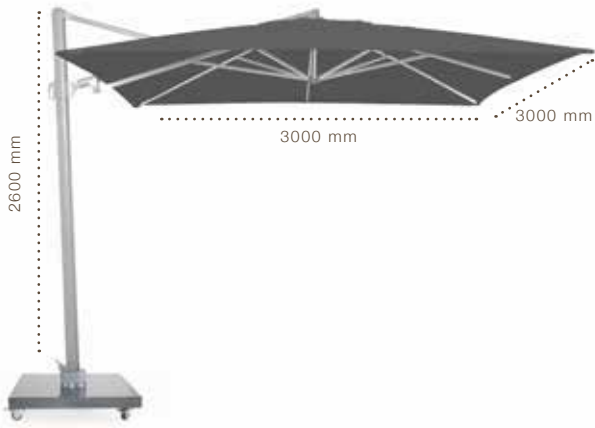

| Barcelona

COLOURS:

Calella
 Cantilever Umbrella
 with 360° Rotation
 UV50+ Canopy
 Aluminium Frame
 3000 x 3000 mm
 2600 mm Height

CODE	Colour	USD
GYM-UMB-CAL-WOBG	Wood Print/Beige	926.00
GYM-UMB-CAL-ANDB	Anthracite/Dark Blue	896.00
GYM-UMB-CAL-ANGY	Anthracite/Grey	896.00
GYM-UMB-CAL-WHBG	White/Beige	896.00
GYM-UMB-CAL-WHTU	White/Turquoise	896.00
GYM-UMB-CAL-WHGY	White/Grey	896.00