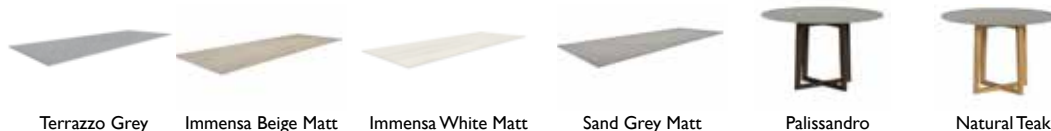

Beach House
Table Top
Terrazzo
Dia. 1300 x H20 mm

CODE	Colour	USD
GYM-BCH-313T-130-TGY	Terrazzo Grey	1608.00

Beach House
Low Table Top
Terrazzo
Dia. 900 x H15 mm

CODE	Colour	USD
GYM-BCH-313T-90-TGY	Terrazzo Grey	548.00

| Beach House

COLOURS:

Terrazzo Grey Immensa Beige Matt Immensa White Matt Sand Grey Matt Palissandro Natural Teak

Benoa
Dining Table Frame
Teak
L2400 x W1000 x H740 mm

Benoa
Dining Table Top
Porcelain
L2400 x W1000 x H12 mm