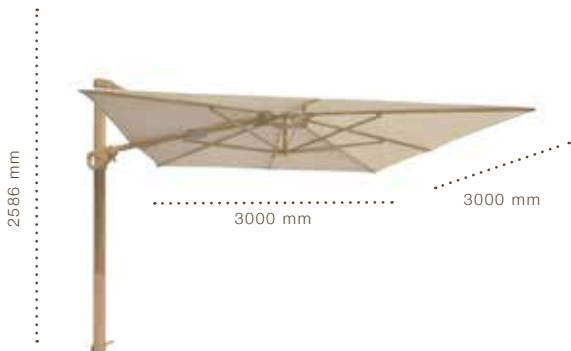

Anthracite/Grey

White/Beige

White/Turquoise

White/Grey

Messina
 Cantilever Umbrella
 with 360° Rotation
 UV50+ Canopy
 Aluminium Frame
 with Protective Cover
 L3000 x W4000 mm
 2586 mm Height

CODE	Colour	USD
GYM-UMB-MSN-723-WHVN	Matt White/Vanilla	1496.00
GYM-UMB-MSN-723-WOKK	Wood Print/Khaki	1602.00

**Umbrella Base
 with Wheels
 Granite / Aluminium
 180 kg
 L800 x W800 x H102 mm**

GYM-BAS-180-GRNT	Grey	695.00
------------------	------	--------

Naples
 Cantilever Umbrella
 with 360° Rotation
 UV50+ Canopy
 Aluminium Frame
 with Protective Cover
 L3000 x W3000 mm
 2586 mm Height