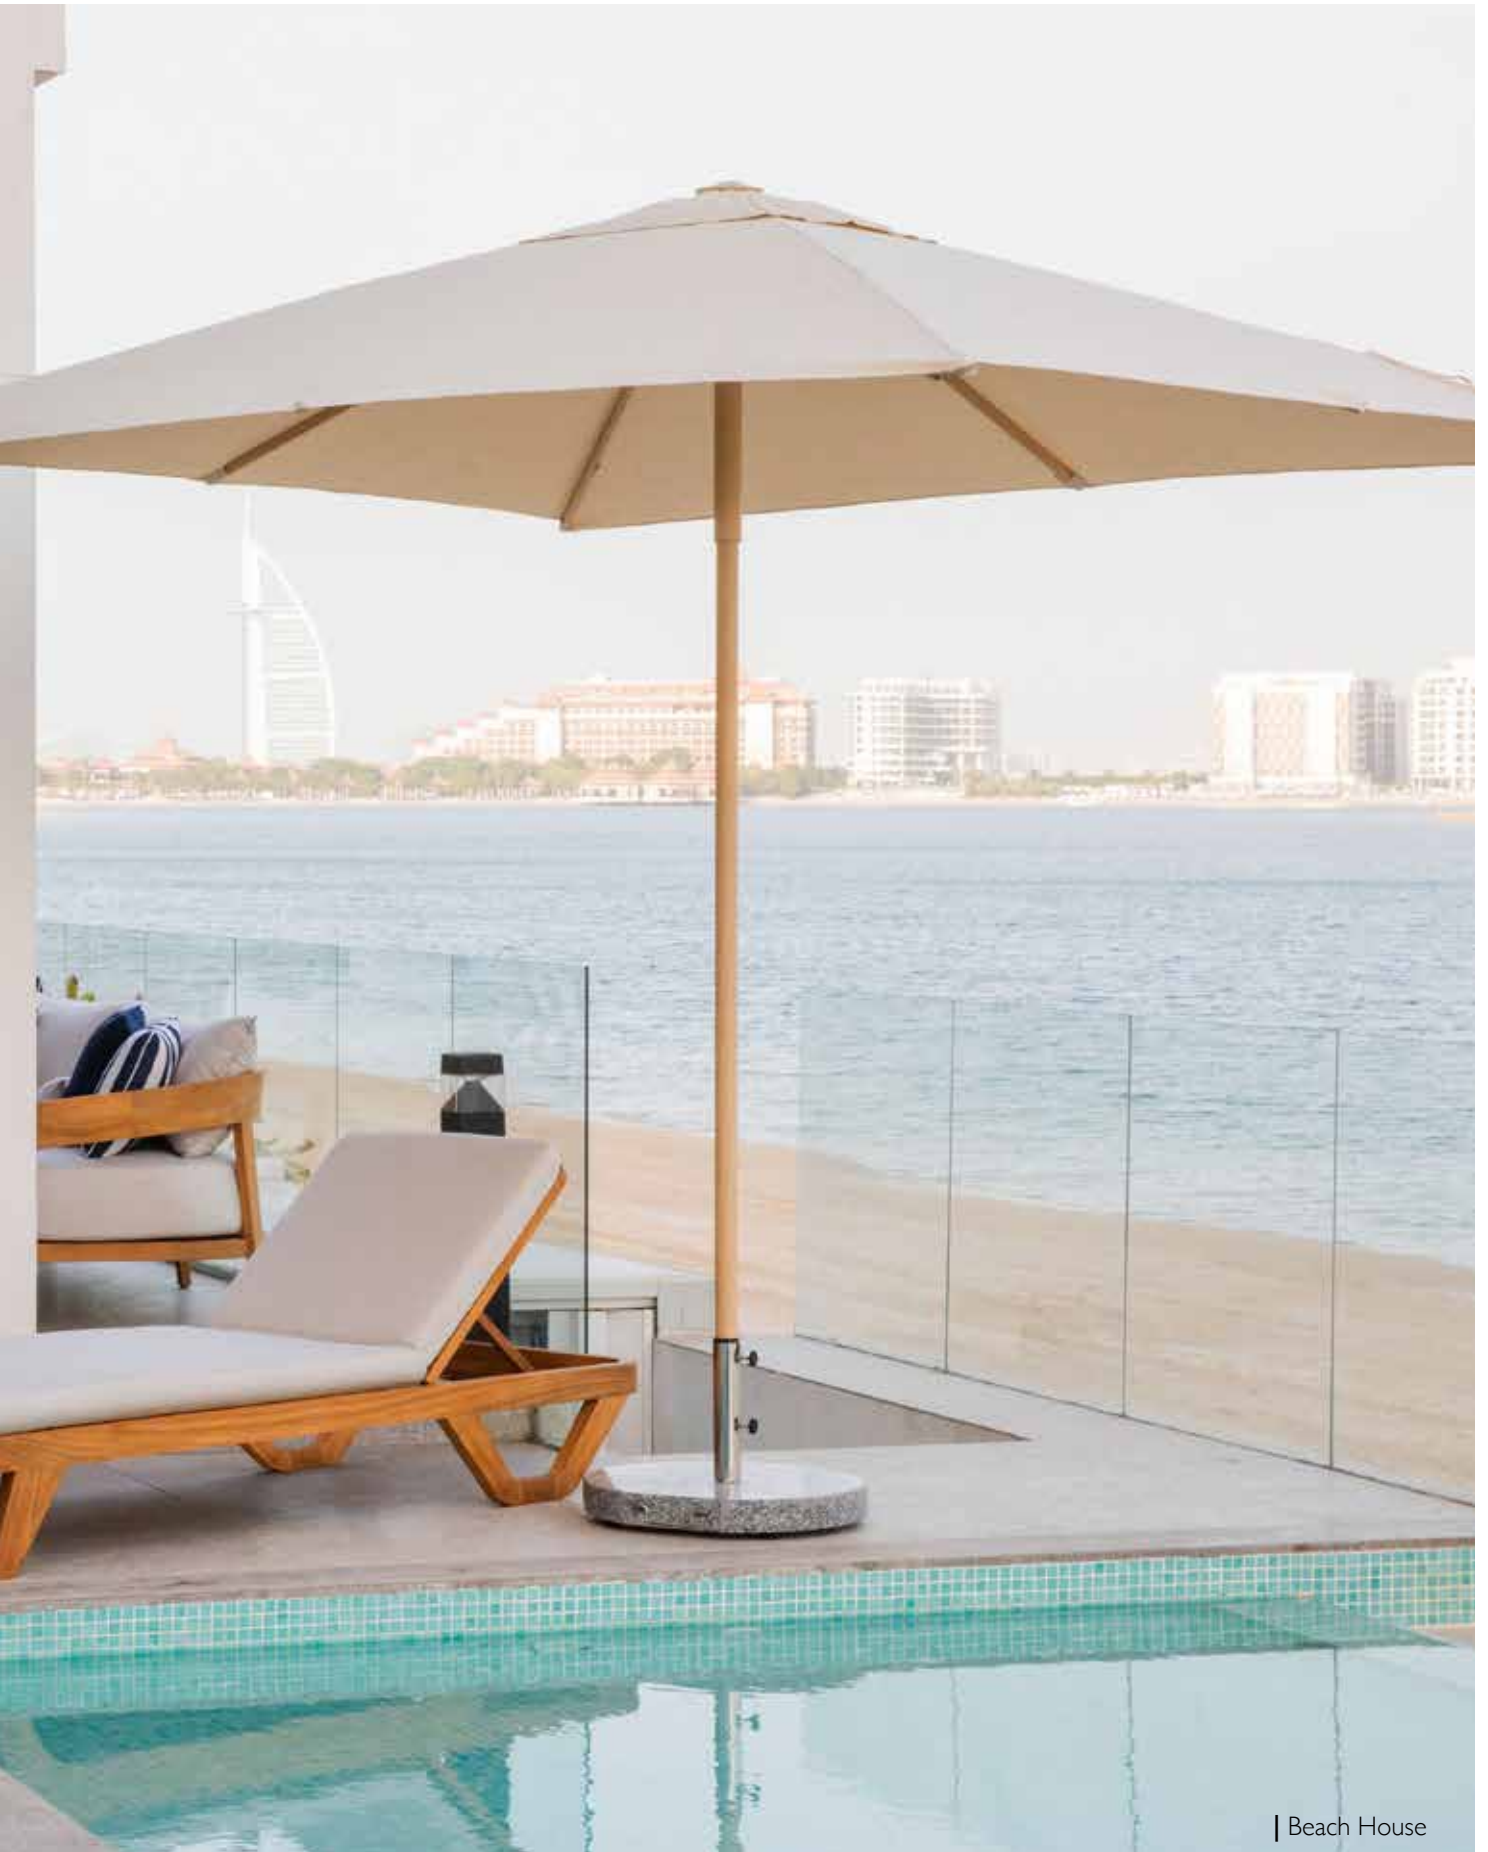

| Beach House