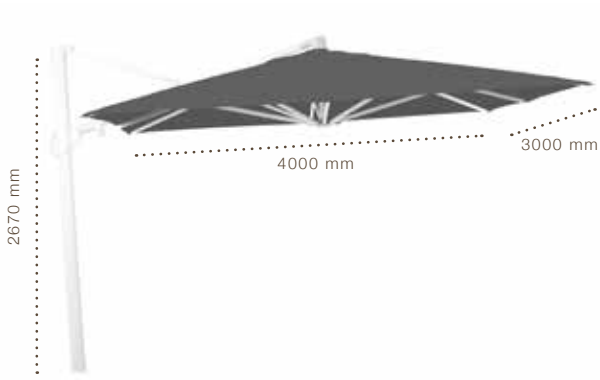

CODE	Colour	USD
GYM-ITH-200BC-BG	Beige	22.00
GYM-ITH-200BC-CH	Charcoal	22.00

| Ithaca

COLOURS:

Charcoal/Silver/
Charcoal

White/Silver/
Beige

Beige

Charcoal

Barcelona
 Cantilever Umbrella
 with 360° Rotation
 UV50+ Canopy
 Aluminium Frame
 4000 x 3000 mm
 2670 mm Height