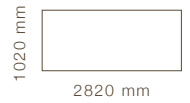

CODE	Colour	USD
BDO-TOP-DT-2810-C-CG	Cement Light Grey Matt	1090.00
BDO-TOP-DT-2810-C-CO	Calacatta Gold Matt	1090.00
BDO-TOP-DT-2810-C-CP	Capraia Matt	1090.00
BDO-TOP-DT-2810-C-DV	Dark Grey Velvet Matt	1090.00
BDO-TOP-DT-2810-C-FI	Fossil Ivory Matt	1090.00
BDO-TOP-DT-2810-C-LU	Laurent Matt	1090.00
BDO-TOP-DT-2810-C-MP	Marquinia Polished	1199.00
BDO-TOP-DT-2810-C-BM	Metal Burnished Matt	1090.00
BDO-TOP-DT-2810-C-YM	Yamuna Matt	1090.00