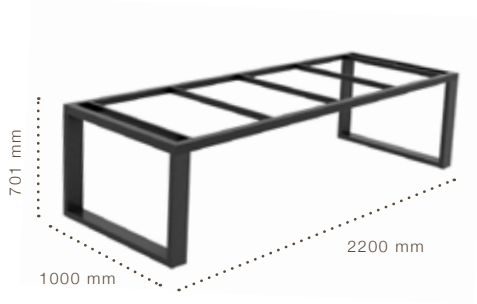

Lanai
Dining Tabletop Frame

CODE	Colour	USD
GYM-LAI-311B-2210-MC	Matt Charcoal	774.00
GYM-LAI-311B-2210-MW	Matt White	774.00

Lanai
Dining Table Legs

CODE	Colour	USD
GYM-LAI-311B-LEG-MC	Matt Charcoal	559.00
GYM-LAI-311B-LEG-MW	Matt White	559.00

Dining Table Top
Porcelain
L2220 x W1020 x H6 mm
6 mm Thickness

CODE	Colour	USD
BDO-TOP-DT-2210-C-CO	Calacatta Gold Matt	872.00
BDO-TOP-DT-2210-C-CP	Capraia Matt	872.00
BDO-TOP-DT-2210-C-FI	Fossil Ivory Matt	872.00
BDO-TOP-DT-2210-C-CG	Cement Light Grey Matt	872.00
BDO-TOP-DT-2210-C-DV	Dark Grey Velvet Matt	872.00
BDO-TOP-DT-2210-C-LU	Laurent Matt	872.00
BDO-TOP-DT-2210-C-MP	Marquinia Polished	981.00
BDO-TOP-DT-2210-C-BM	Metal Burnished Matt	872.00
BDO-TOP-DT-2210-C-YM	Yamuna Matt	872.00
BDO-TOP-DT-2210-C-IB	Immensa Beige Matt	654.00
BDO-TOP-DT-2210-C-IW	Immensa White Matt	654.00