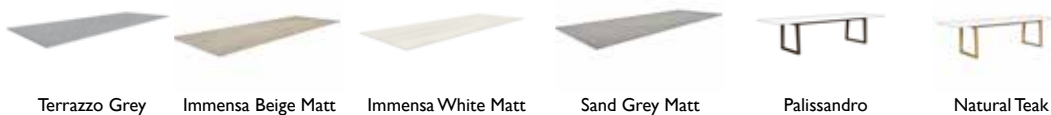

CODE	Colour	USD
GYM-BCH-311T-300-TGY	Terrazzo Grey	3659.00

Beach House
Table Top
Terrazzo
L2300 x W1000 x H20 mm

CODE	Colour	USD
GYM-BCH-311T-230-TGY	Terrazzo Grey	2518.00

| Beach House

COLOURS:

Beach House
Dining Table Frame
Teak
Dia. 1300 x H760 mm