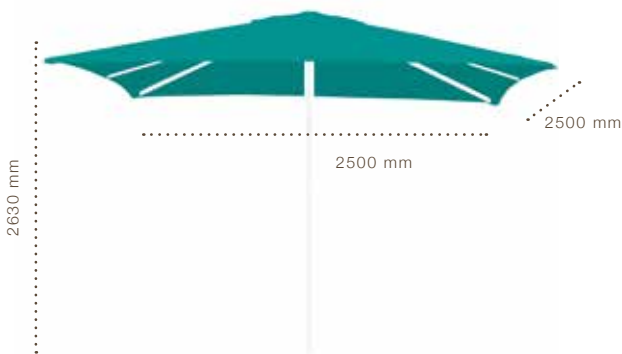

Umbrella Base
 Granite
 50 kg
 Dia. 600 x H368 mm

GYM-BAS-GRAN50	Grey	202.00
----------------	------	--------

Cover

GYM-COV-PLM-GY	Grey	27.00
----------------	------	-------

Marbella
 Centre Pole Umbrella
 UV50+ Canopy
 Aluminium Frame
 2500 x 2500 mm
 2630 mm Height