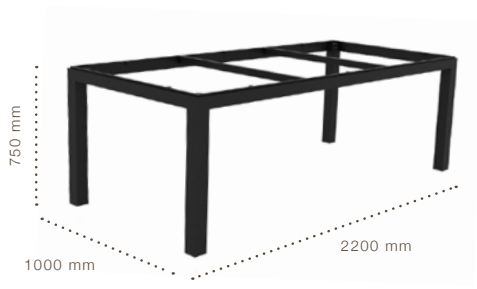

Kauai
Dining Table Frame
Aluminium

CODE	Colour	USD
GYM-KAI-311B-2210-MC	Matt Charcoal	719.00
GYM-KAI-311B-2210-MW	Matt White	719.00