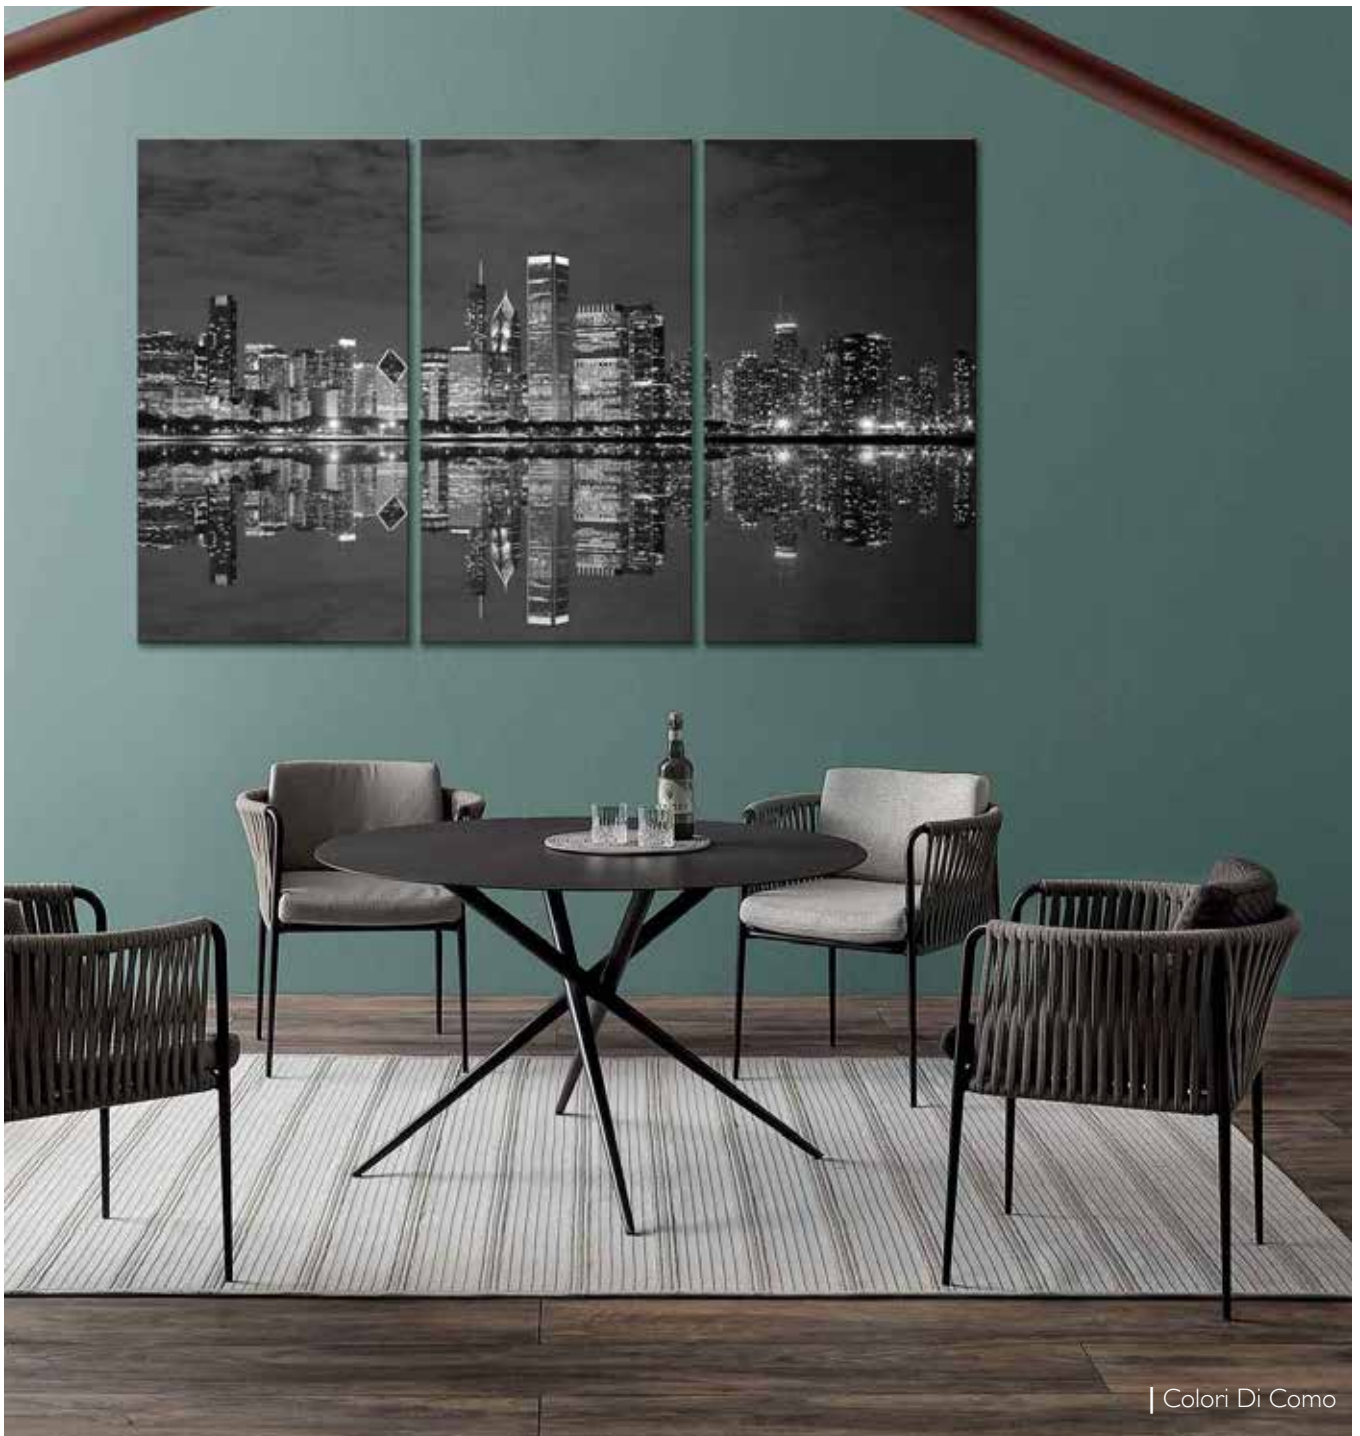

CODE	Dimension	USD
BDO-GYM-EVSIR90X75	Dia. 900 x H750 mm	2752.00
BDO-GYM-EVAIR120X75	Dia. 1200 x H750 mm	3324.00