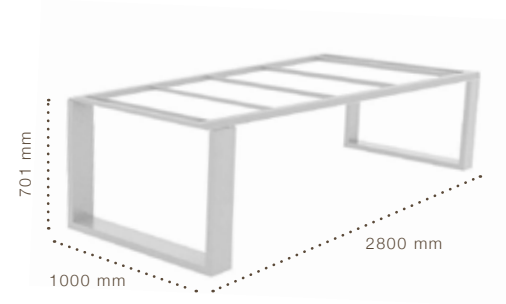

Dining Table Top
Porcelain
L2220 x W1020 x H6 mm
6 mm Thickness

CODE	Colour	USD
BDO-TOP-DT-2210-C-CO	Calacatta Gold Matt	872.00
BDO-TOP-DT-2210-C-CP	Capraia Matt	872.00
BDO-TOP-DT-2210-C-FI	Fossil Ivory Matt	872.00
BDO-TOP-DT-2210-C-CG	Cement Light Grey Matt	872.00
BDO-TOP-DT-2210-C-DV	Dark Grey Velvet Matt	872.00
BDO-TOP-DT-2210-C-LU	Laurent Matt	872.00
BDO-TOP-DT-2210-C-MP	Marquinia Polished	981.00
BDO-TOP-DT-2210-C-BM	Metal Burnished Matt	872.00
BDO-TOP-DT-2210-C-YM	Yamuna Matt	872.00
BDO-TOP-DT-2210-C-IB	Immensa Beige Matt	654.00
BDO-TOP-DT-2210-C-IW	Immensa White Matt	654.00