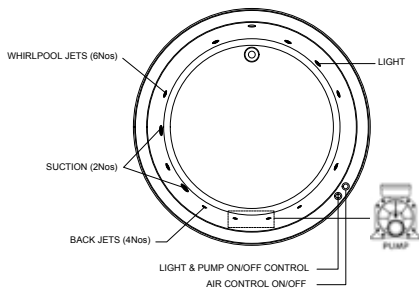

System 6BSF - Deluxe SPA

6 Self-Draining Whirlpool Jets, Electronic Control Switch, 4 Back Jets, Underwater Lighting