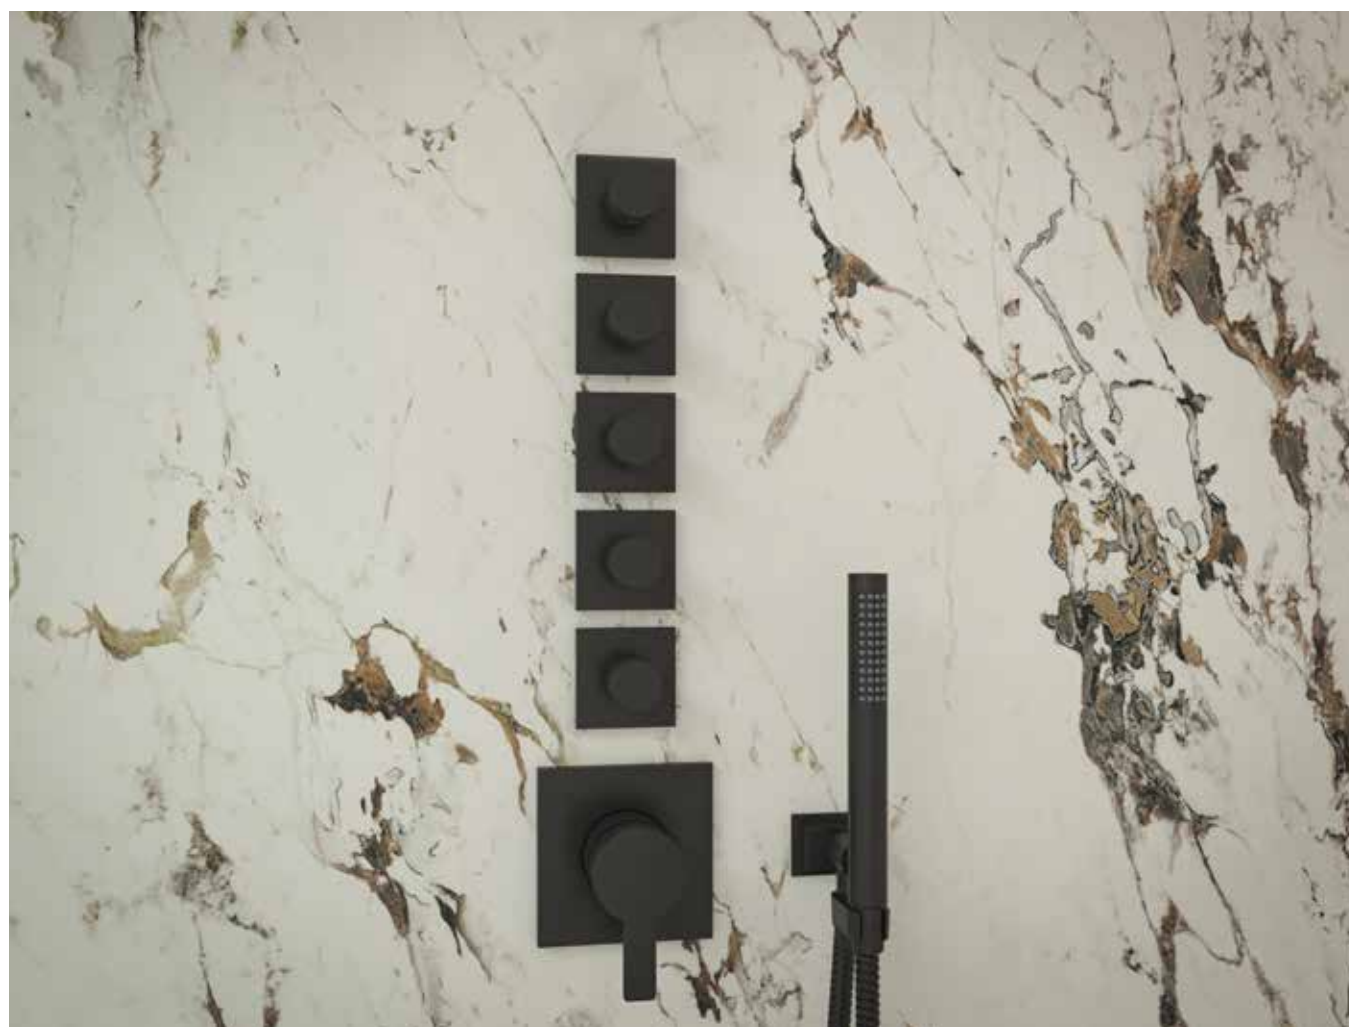

BAGNOSPA SHOWER MIXER

NEW

BAGNOSPA
Concealed 3 Outlet/ 4 Handle
Manual Shower Mixer 3/4"
Min. Operating Pressure 1.0 bar MP

NEW

BAGNOSPA
Concealed Valve
for BDM-SPA-M303-A-
Min. Operating Pressure 1.0 bar MP

		QAR	USD
BDM-SPA-M303-A-CP	Chrome	2890.00	787.00
BDM-SPA-M303-A-NB	Brushed Nickel	3080.00	839.00
BDM-SPA-M303-A-MB	Matt Black	2980.00	812.00
BDM-SPA-M303-A-AN	Anthracite	3290.00	896.00
BDM-SPA-M303-A-PG	PVD Gold	3470.00	946.00
BDM-SPA-M303-A-SBZ	Soft Bronze	3190.00	869.00
BDM-SPA-M303-A-RCP	PVD Santiago	3470.00	946.00
BDM-SPA-M303-A-BUR	PVD Soft Burgundy	3470.00	946.00
BDM-SPA-M303-A-OYS	PVD Oyster	3470.00	946.00

		QAR	USD
BDM-SPA-M101-A-CP	Chrome	320.00	87.00
BDM-SPA-M101-A-NB	Brushed Nickel	380.00	104.00
BDM-SPA-M101-A-MB	Matt Black	360.00	98.00
BDM-SPA-M101-A-AN	Anthracite	460.00	125.00
BDM-SPA-M101-A-PG	PVD Gold	580.00	158.00
BDM-SPA-M101-A-SBZ	Soft Bronze	440.00	120.00
BDM-SPA-M101-A-RCP	PVD Santiago	580.00	158.00
BDM-SPA-M101-A-BUR	PVD Soft Burgundy	580.00	158.00
BDM-SPA-M101-A-OYS	PVD Oyster	580.00	158.00