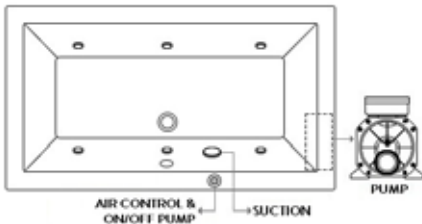

System 6A - Standard Whirlpool

6 Self-Draining Whirlpool Jets, Pneumatic Control Switch