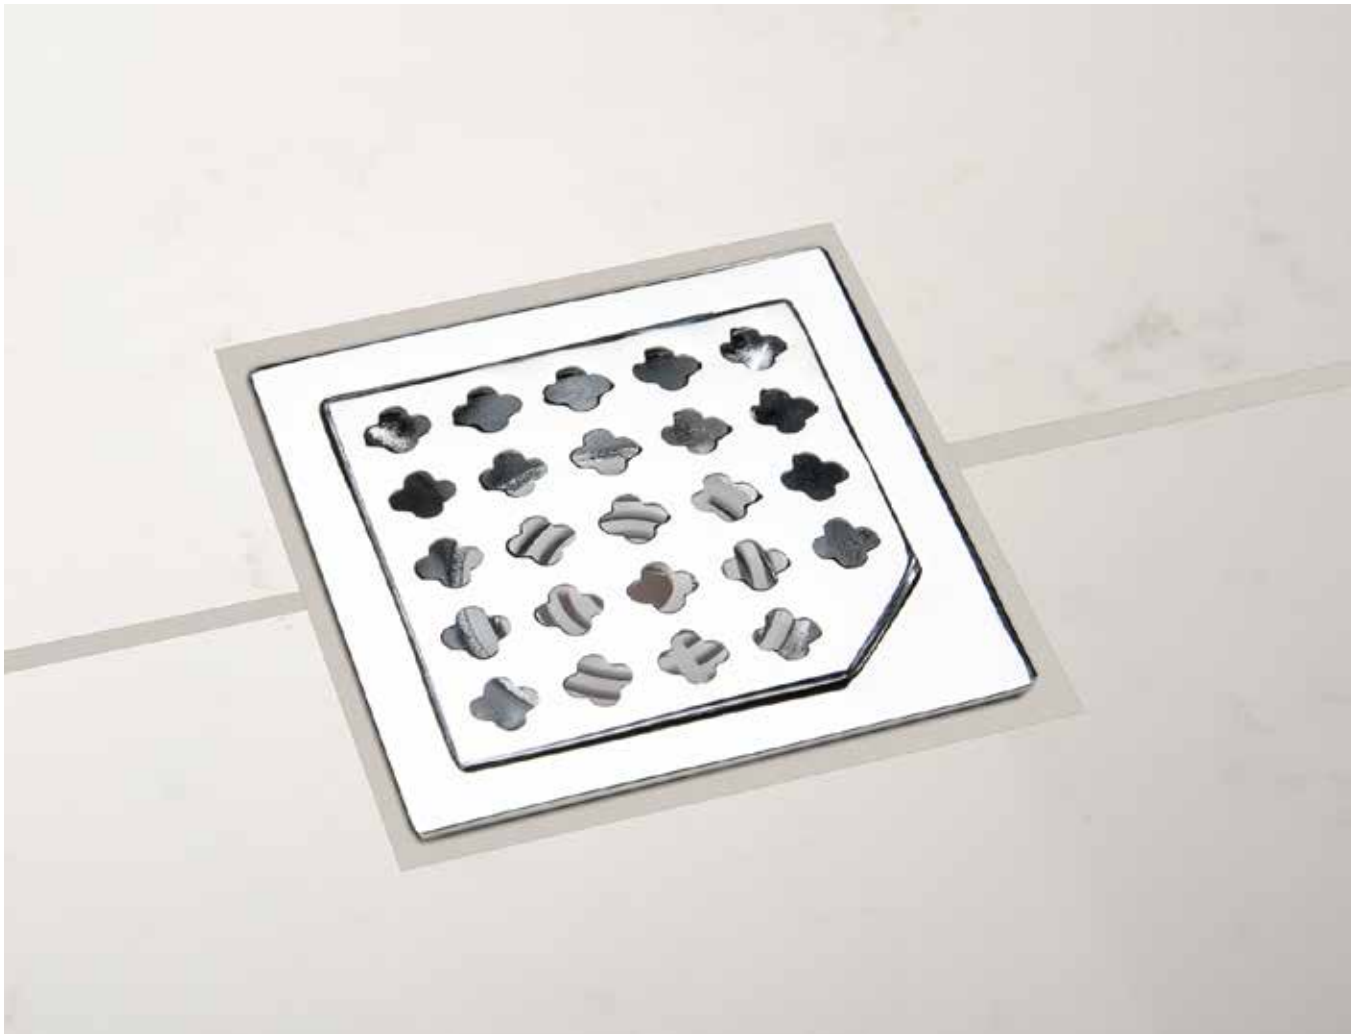

FLOOR/SHOWER DRAINS

Floor/ Shower Drain (2 pc Set)
Stainless Steel Grade 316
Vertical Outlet Dia. 100 mm
150 x 150 mm

AQD-D61004-316-PS	Polished Stainless Steel	QAR 160.00	USD 44.00

Floor/ Shower Drain (2 pc Set)
Stainless Steel Grade 316
Vertical Outlet Dia. 50 mm
80 x 80 mm

AQD-DL0053-316-PS	Polished Stainless Steel	QAR 75.00	USD 20.00

Floor/ Shower Drain (2 pc Set)
Made from Brass
Vertical Outlet Dia. 50 mm
80 x 80 mm

AQD-DL0053-8X8-CP	Chrome	QAR 70.00	USD 19.00

Anti-odour Floor/Shower Drain
Stainless Steel Grade 304
Vertical Outlet Dia. 40 mm
100 x 100 mm

AQD-55018-A-PS	Polished Stainless Steel	QAR 95.00	USD 26.00

Anti-odour Floor/Shower Drain
Stainless Steel Grade 304
Vertical Outlet Dia. 40 mm
100 x 100 mm

AQD-206A-SS	Brushed Stainless Steel	QAR 50.00	USD 14.00

PLUMBING
ACCESSORIES