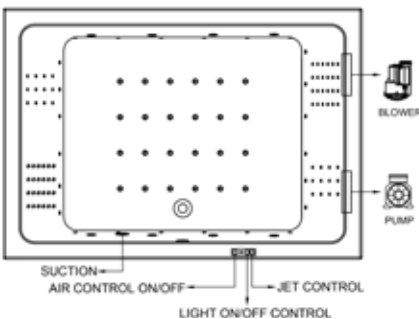

System Platinum
Luxury SPA System with 8 Midi Jets, 72 Nano Jets, 24 Spa Air Jets, 24 Chromotherapy Lights, with Electronic Touch Controls