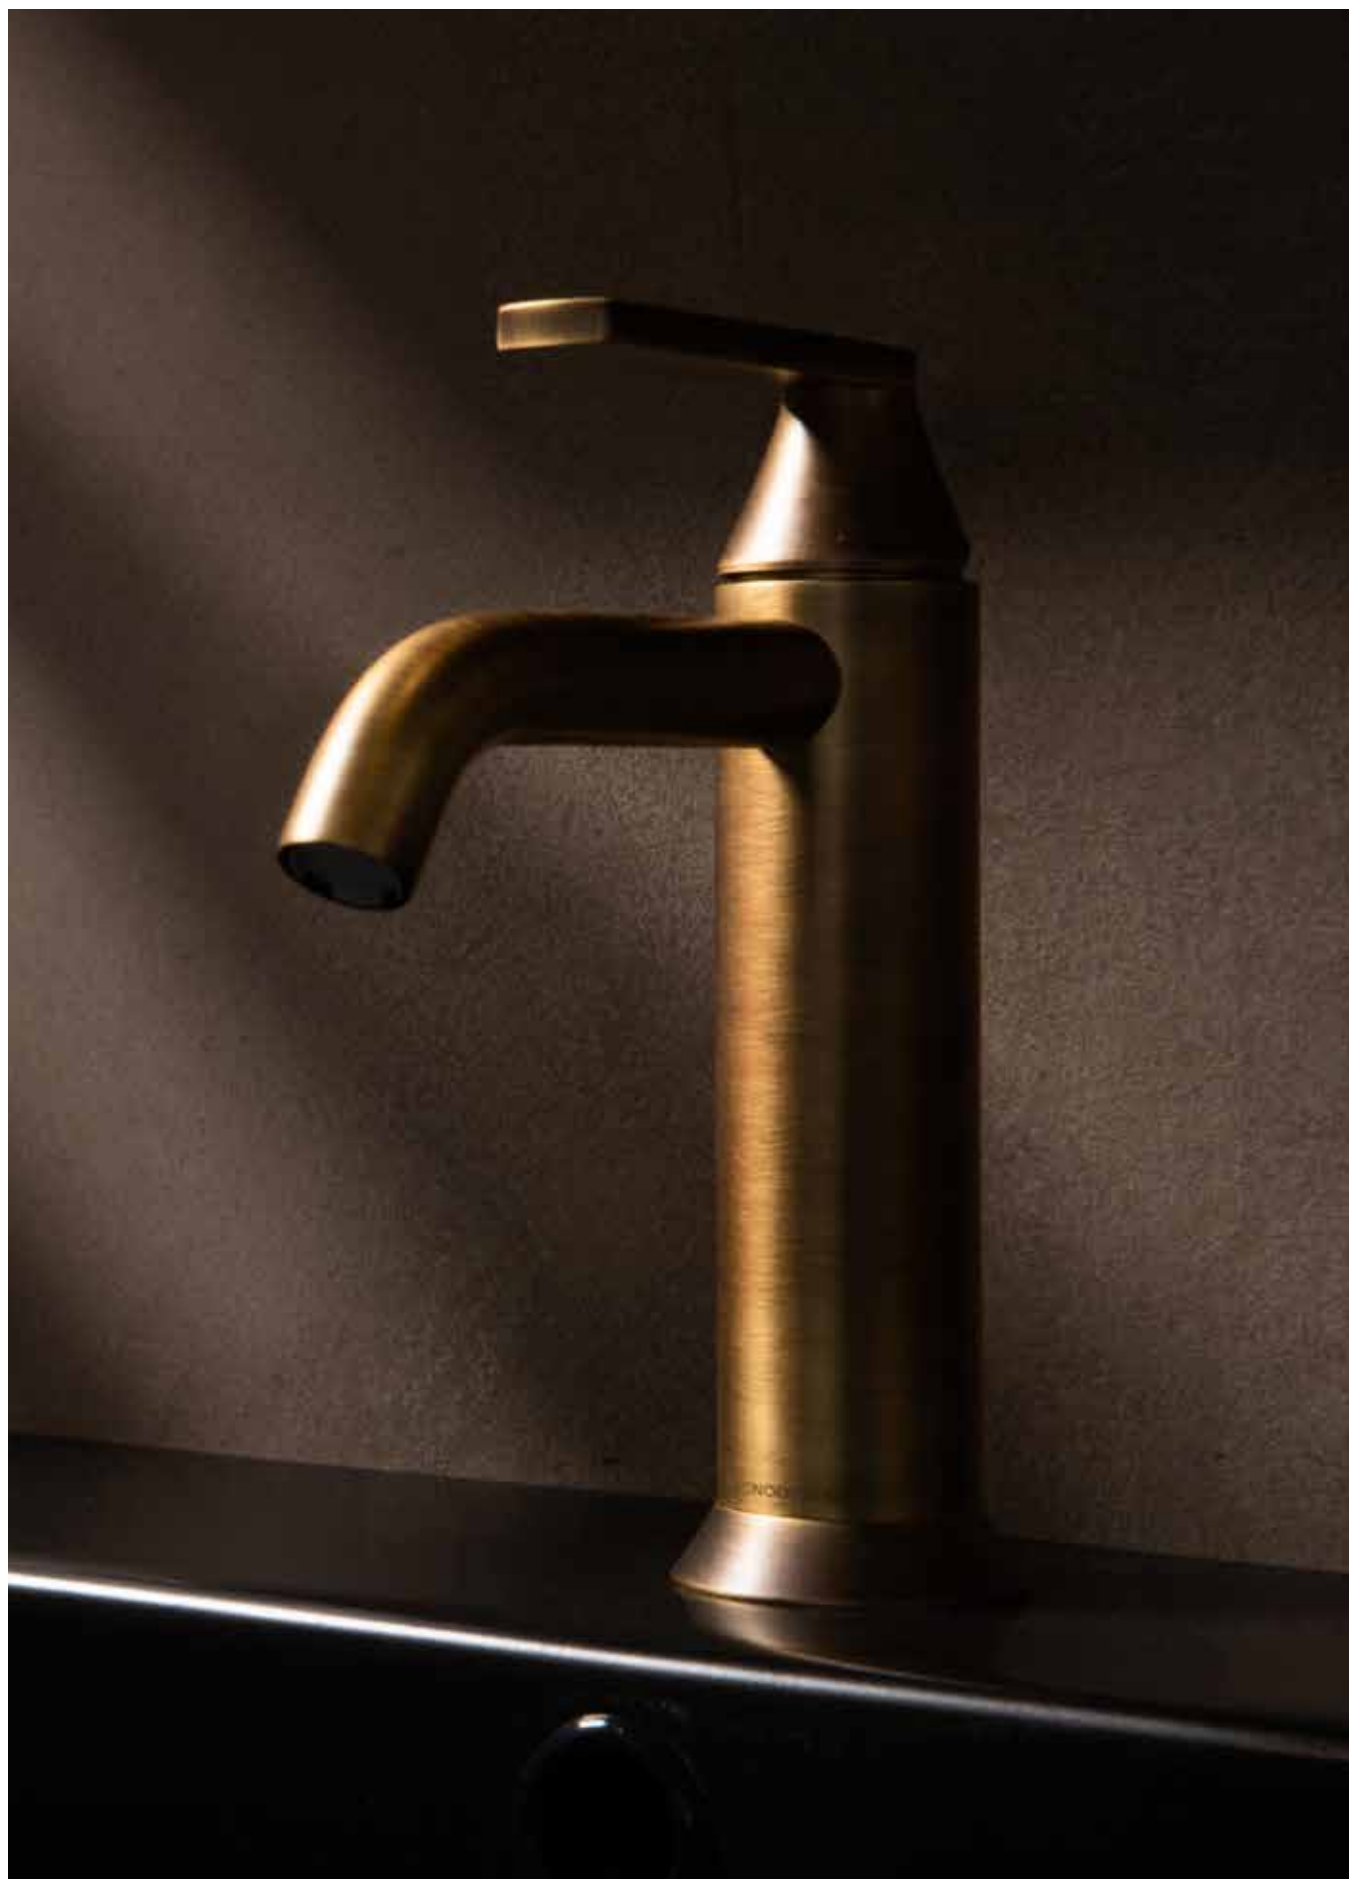

For Showering Accessories see pages 188-223.

recommended accessories
Orology (Pages 416-419)

FINISHES:

BRISTOL

BRISTOL

Mono Basin Mixer
with Lever Handle
without Waste
with 1/2" Flexible Pipes
Min. Operating Pressure 0.5 bar LP