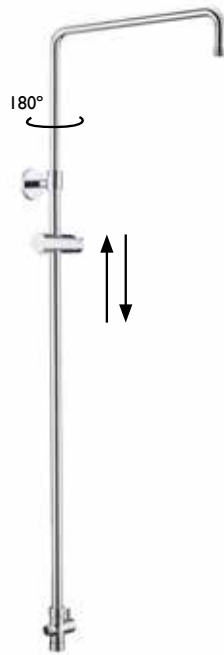

BAGNOSPA
Universal Swivel Shower Column
with Integral Diverter
Height Adjustable from 880-1110 mm
with 3/4" Connection
113 x 398 x 1110 mm
Min. Operating Pressure 1.5 bar MP

To be used with an Exposed Shower Mixer only

		QAR	USD
BDD-SPA-502-CP	Chrome	830.00	226.00
BDD-SPA-502-NB	Brushed Nickel	1200.00	327.00
BDD-SPA-502-MB	Matt Black	1075.00	293.00
BDD-SPA-502-A-AN	Anthracite	1530.00	417.00
BDD-SPA-502-A-OYS	PVD Oyster	1530.00	417.00

RECOMMENDED SHOWERING ACCESSORIES FOR BAGNOSPA SHOWER COLUMN:

RECOMMENDED SHOWERING ACCESSORIES FOR BAGNOSPA SHOWER COLUMN:			
SHOWER HEADS: Zephyr	Mezzanine	M-Line Diffusion	Koy
HAND SHOWERS: Mezzanine	Universal	M-Line	Universal

For more Shower Head options see pages 197-198, for Hand Showers & Hoses see pages 210-211.

FINISHES: