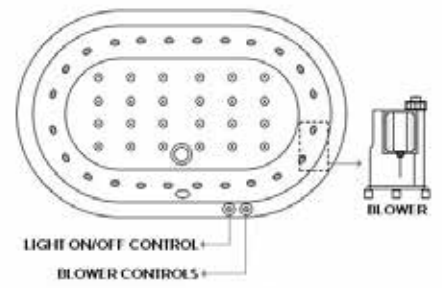

System LUXSPA - Luxury Spa

Luxury Spa System with 24 Spa Air Jets and 24 Chromotherapy Lights, with Electronic Touch Controls