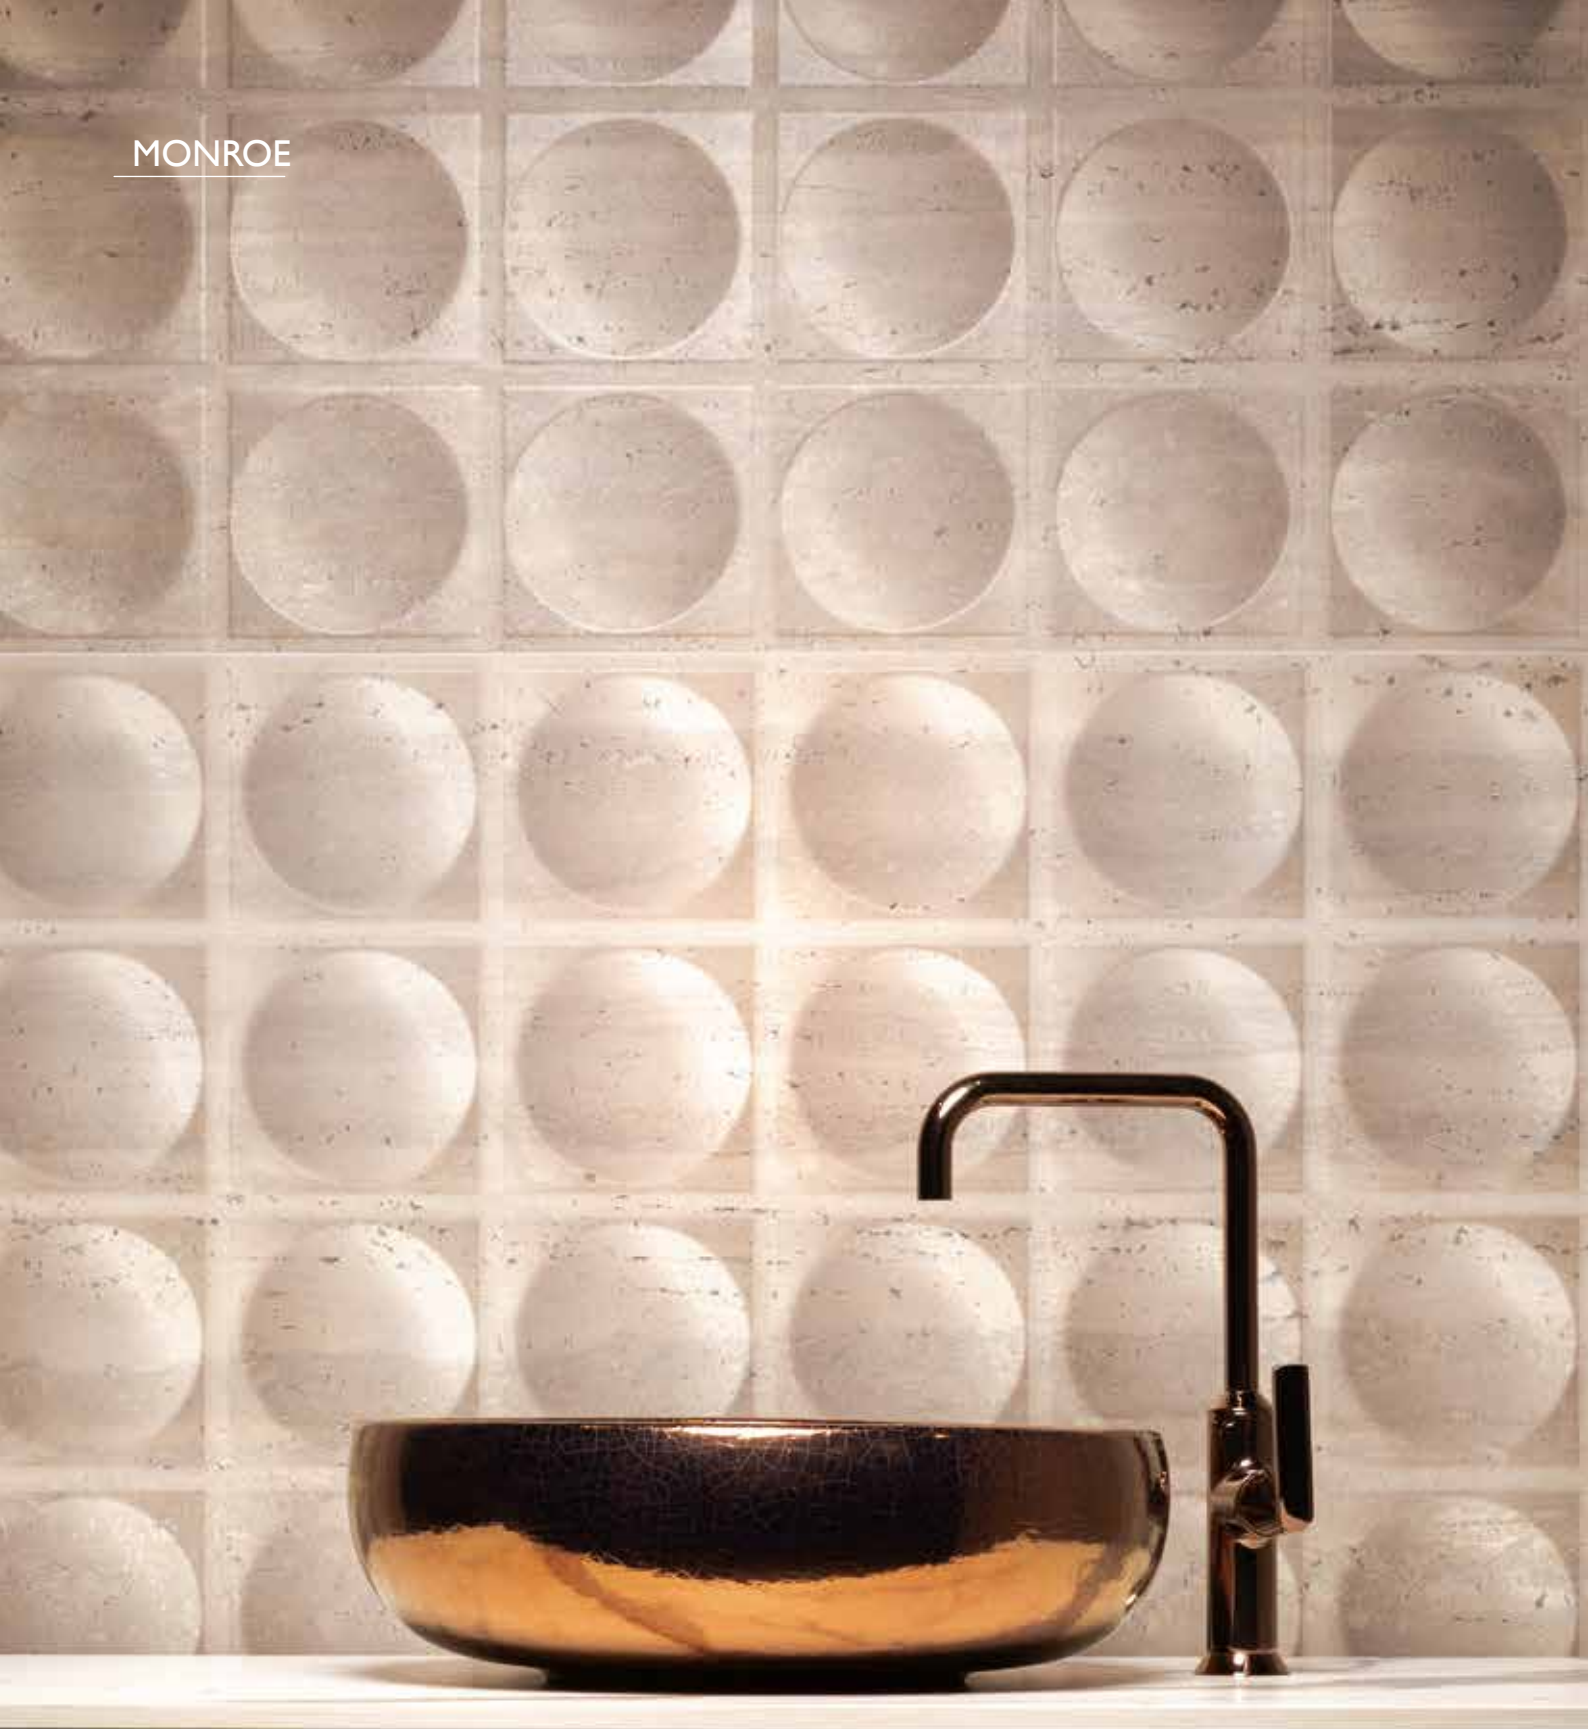

		QAR	USD
BDF-UNI-DO1-SM	303 x 122 x 50 mm	100.00	27.00
BDF-UNI-DO2-SM	303 x 164 x 50 mm	120.00	33.00
BDF-UNI-DO3-SM	303 x 203 x 50 mm	130.00	35.00

FINISHES:

MONROE

Suggested Combinations for Monroe Countertops & Vanity Basin Units