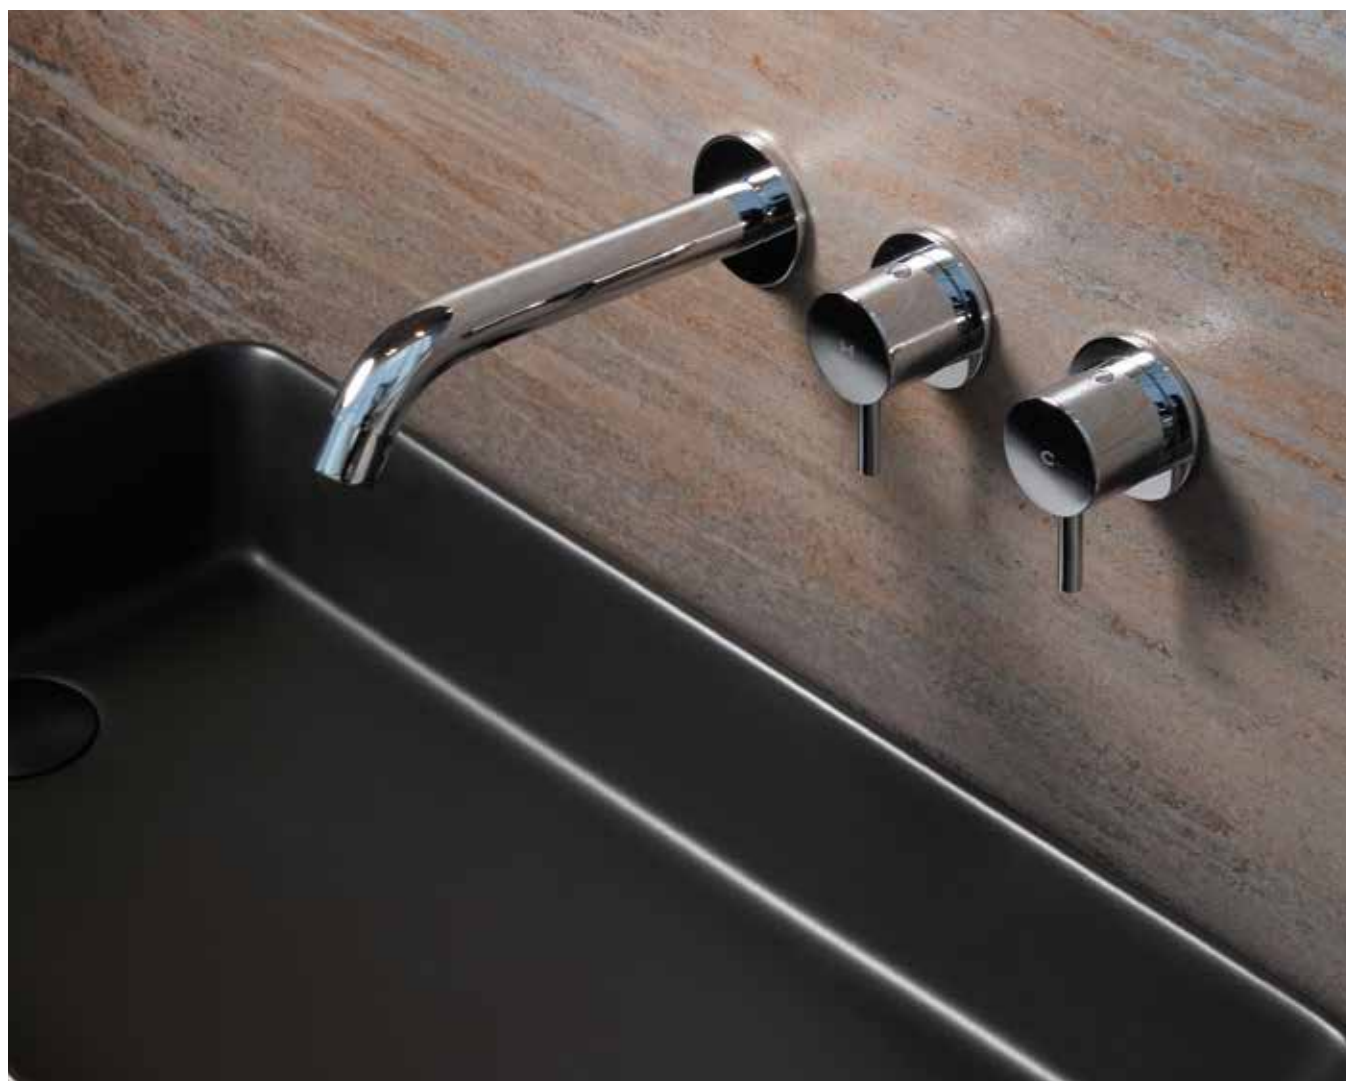

M-LINE DIFFUSION

3 Hole Deck Mounted Basin Mixer
without Waste
Min. Operating Pressure 0.5 bar LP

		QAR	USD
BDM-MLI-403-CP	Chrome	825.00	225.00
BDM-MLI-403-NB	Brushed Nickel	1080.00	294.00
BDM-MLI-403-MB	Matt Black	1080.00	294.00
BDM-MLI-403-OYS	PVD Oyster	1295.00	353.00

3 Hole Concealed Basin Mixer
without Waste
Spout Length 179.3 mm
Min. Operating Pressure 0.5 bar LP

		QAR	USD
BDM-MLI-409-CP	Chrome	825.00	225.00
BDM-MLI-409-NB	Brushed Nickel	1080.00	294.00
BDM-MLI-409-MB	Matt Black	1080.00	294.00
BDM-MLI-409-OYS	PVD Oyster	1295.00	353.00

3 Hole Concealed Basin Mixer
Left, Right or Middle Spout
without Waste
Spout Length 179.3 mm
Min. Operating Pressure 0.5 bar LP

		QAR	USD
BDM-MLI-409LR-CP	Chrome	825.00	225.00
BDM-MLI-409LR-NB	Brushed Nickel	1080.00	294.00
BDM-MLI-409LR-MB	Matt Black	1080.00	294.00
BDM-MLI-409LR-OYS	PVD Oyster	1295.00	353.00