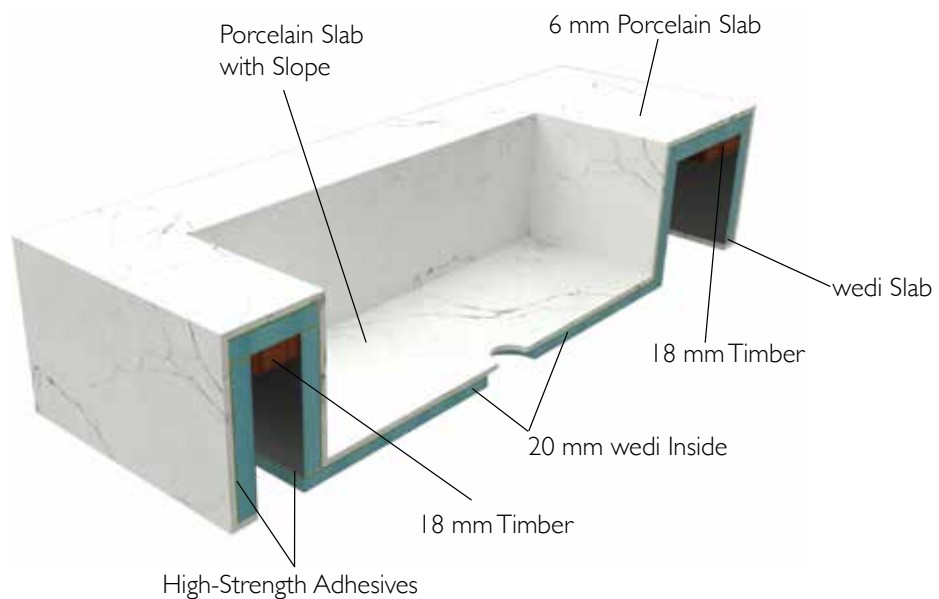

WRH
Reverso White Matt

NEW
IGM
Iskra Irish Green Matt

NEW
IVM
Skorpion Ivory Matt

NEW
YNM
Yamuna Matt

NEW
SNR
Serena Natural Matt

FURNITURE &
SANITARYWARE

SECTIONAL DETAILS

Wedi Core
Porcelain Slab Surface
without Overflow