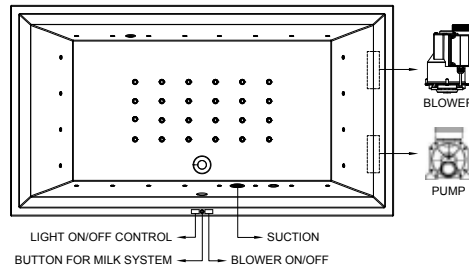

Luxury SPA Whirlpool + Milk System

Luxury Spa System + Milk System with 24 Spa Jets, 24 Chromotherapy Lights, Self Clean System, Dry Run Protection, 700-850W Blower, with Electronic Control Switch