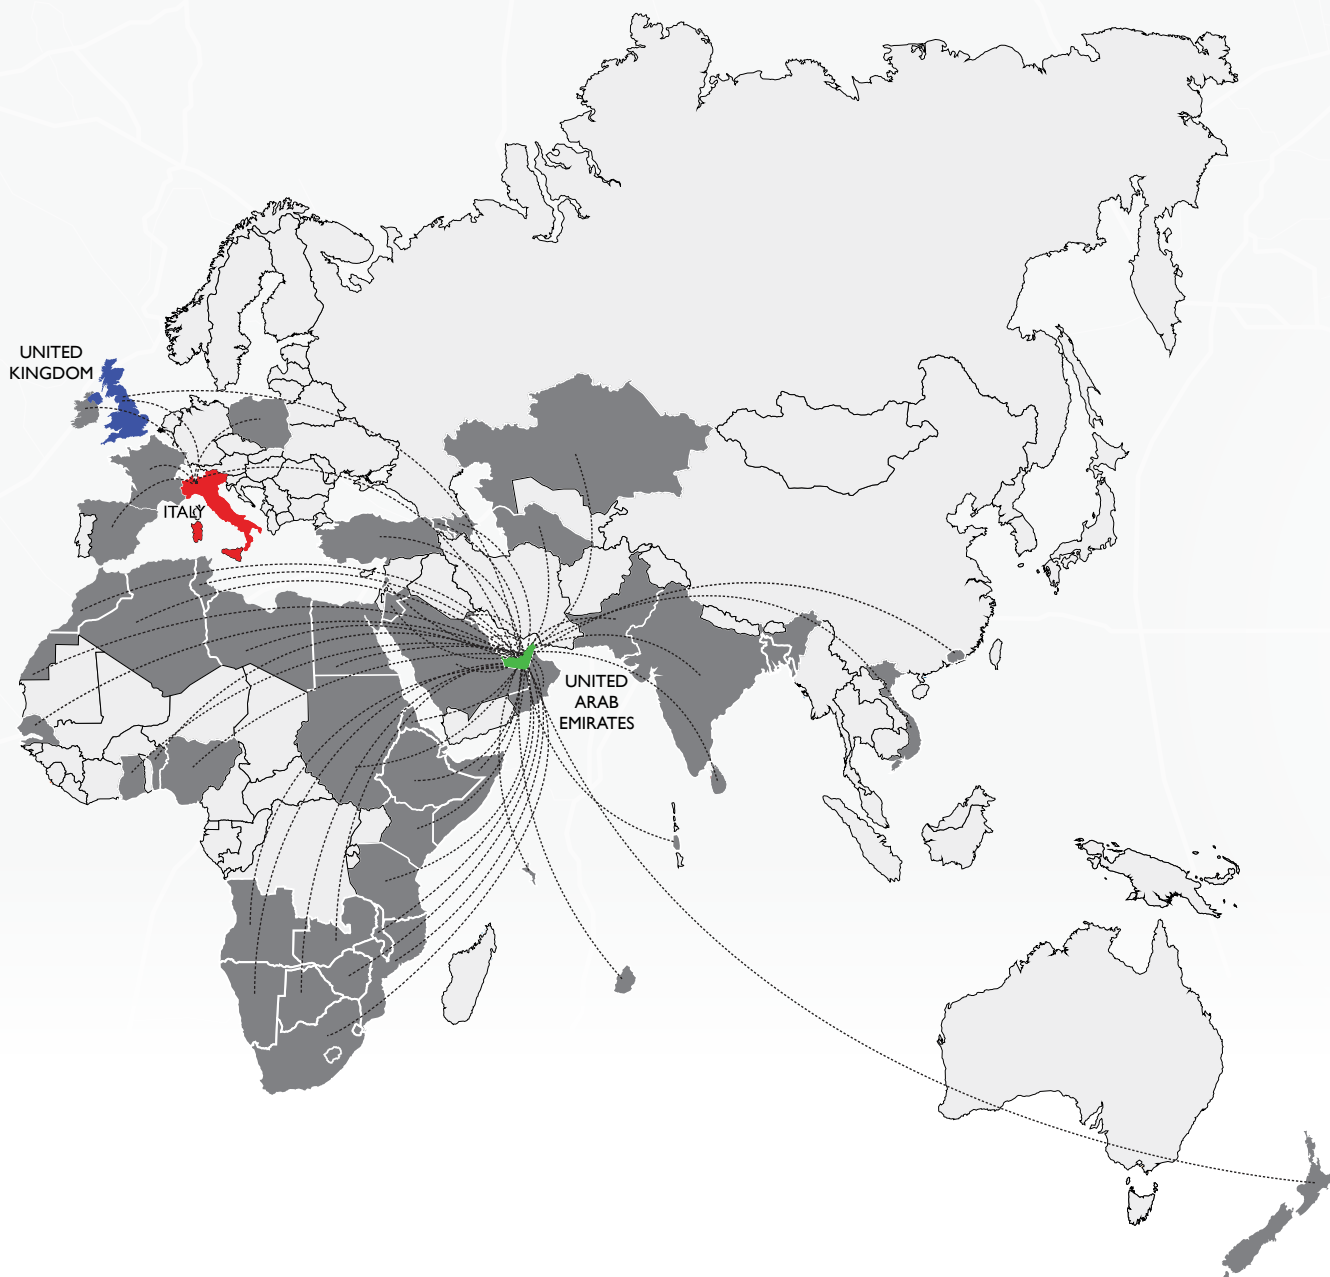

Three world-class distribution centres to facilitate fast and reliable deliveries to customers around the globe.

With over 5000 products manufactured in Italy, **BAGNODESIGN** offers an extensive portfolio to ensure all your needs can be met. From luxury vanities and handmade basins, to numerous styles of brassware in a number of luxurious finishes to fulfill all your requirements. With a stockholding of over 20,000 products worth Euros 45 million worldwide we can undoubtedly meet all retail and project needs.

APPROVED DEALER & FRANCHISE SHOWROOMS:

**Glasgow | Edinburgh | Manchester | Istanbul | Tashkent | Baku | Erbil | Lahore | Islamabad
Karachi | Colombo | Casablanca | Kuwait | Riyadh | Jeddah | Manama | Muscat | Mauritius
Nairobi | Cape Town | Durban | Abuja | Ho Chi Minh City**