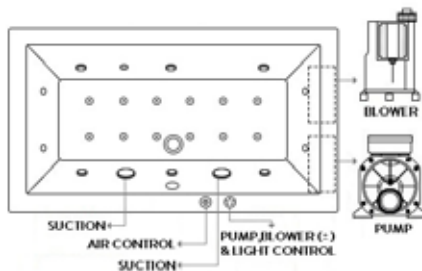

System 6ESF - Deluxe Spa

6 Self-Draining Whirlpool Jets, Electronic Control Switch, 2 Back & 2 Feet Jets, Underwater Lighting