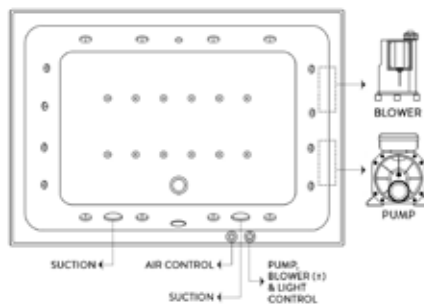

System 8C - Deluxe Whirlpool
8 Self-Draining Whirlpool Jets, Pneumatic Control Switch, 4 Back & 4 Feet Jets, Underwater Lighting

System 8ESF - Deluxe SPA
8 Self-Draining Super Flat Whirlpool Jets, Electronic Control Switch, 4 Back & 4 Feet Jets, Underwater Lighting, 12 SPA Air Jets