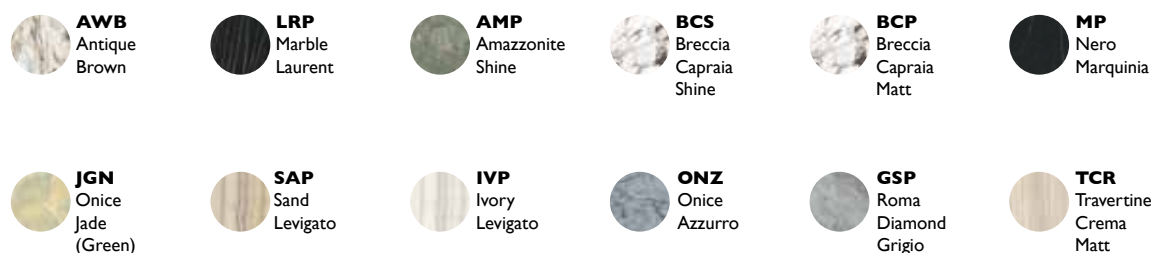

PORCELAIN INSERT FINISHES: (Replace XXX with colour suffix when ordering)