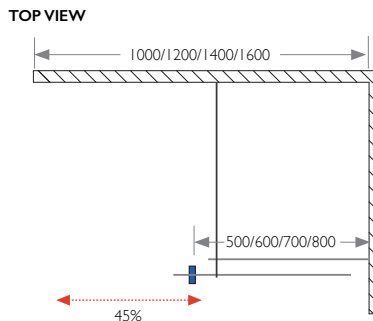

Walk-in slider panels are available from sizes 1000 to 1600 mm, complete with one fixed panel and one sliding panel.

The sliding panel has the functionality to slide across the fixed panel up to 45% of the overall length of the shower panels combined.