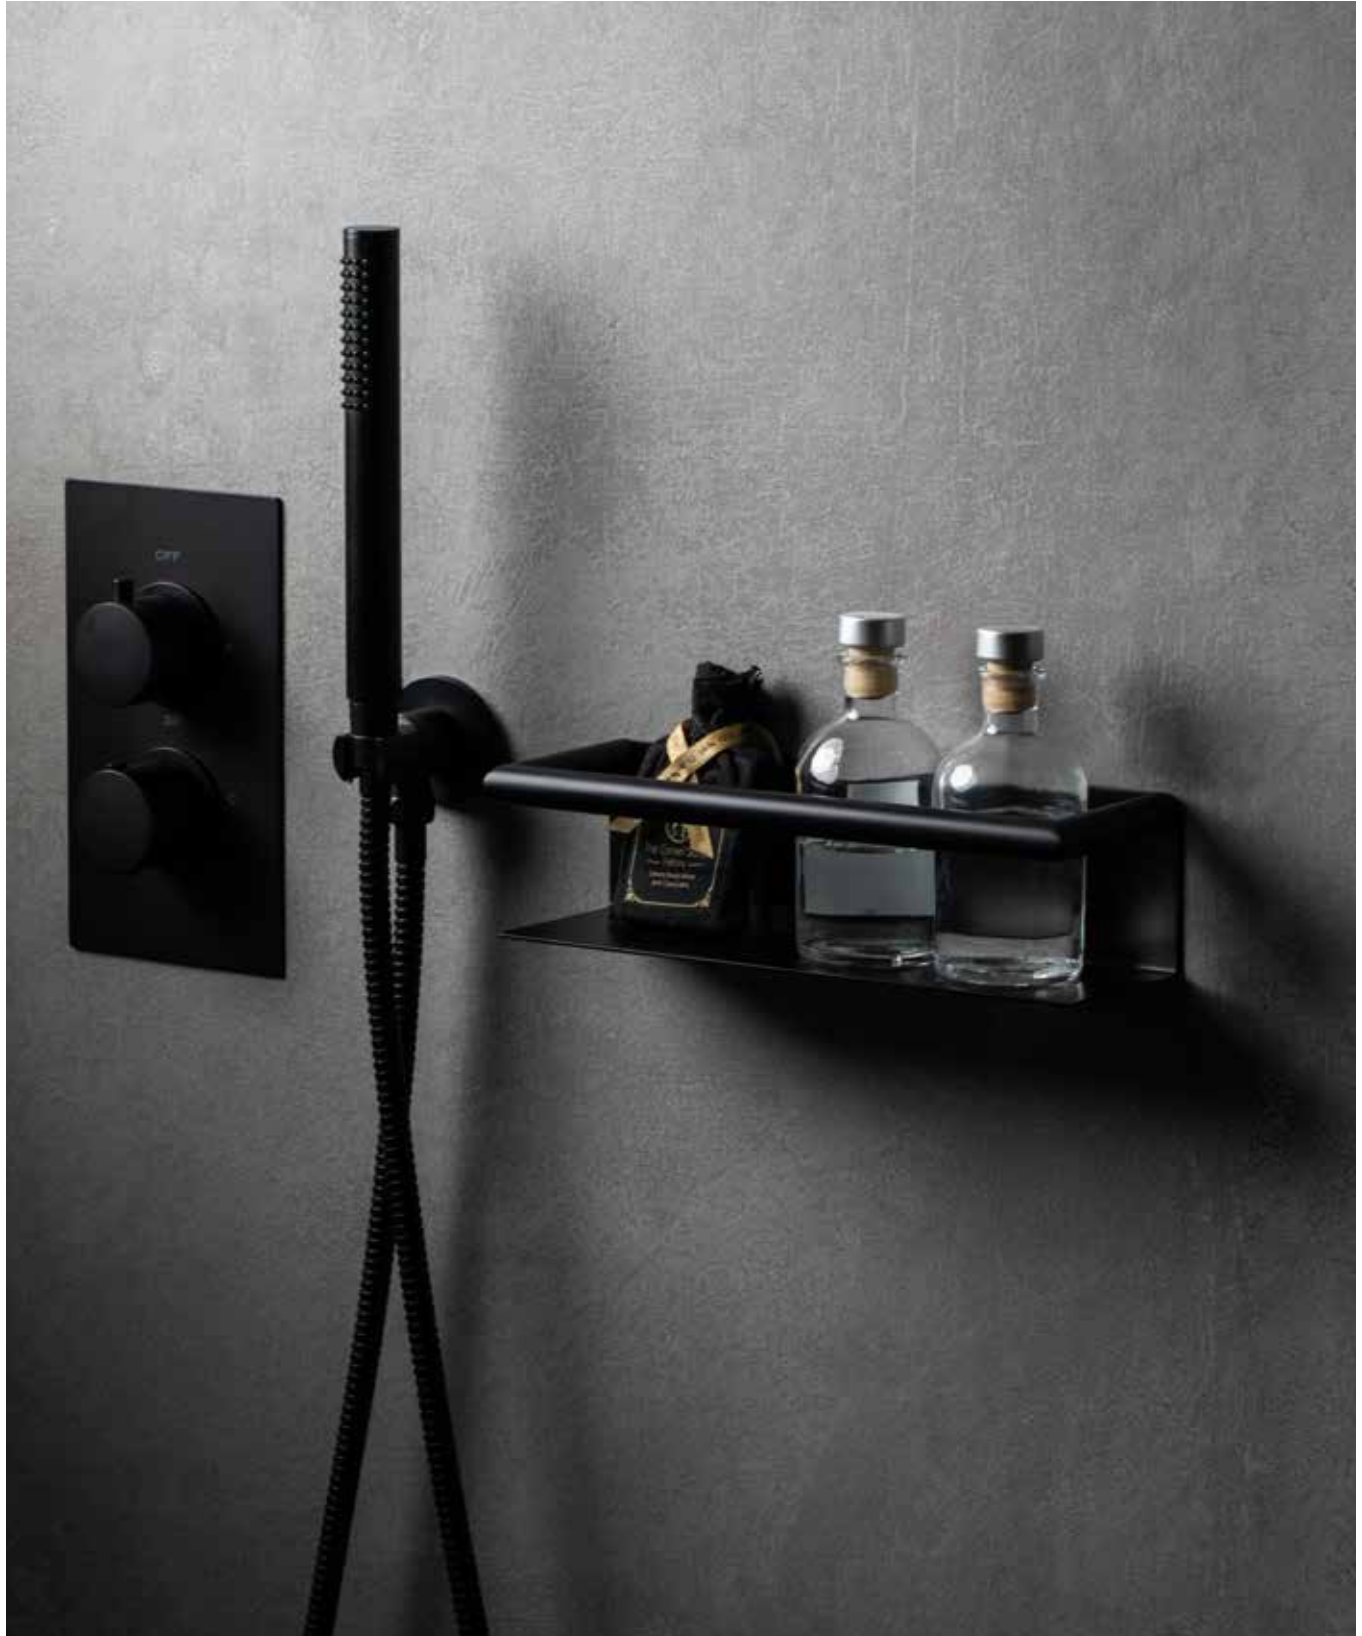

SHOWER BASKETS

Wall Mounted Soap Basket
220 x 120 x 40 mm

BDA-HOT-102-A-MB

Matt Black

QAR 515.00
USD 140.00

Wall Mounted Soap Basket
300 x 100 x 80 mm

BDA-HOT-802-E-MB

Matt Black

QAR 550.00
USD 150.00

ACCESSORIES