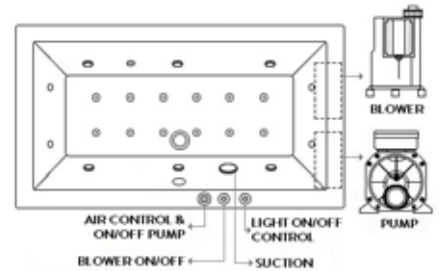

System 6E - Deluxe SPA

6 Self-Draining Whirlpool Jets, Pneumatic Control Switch, 2 Back & 2 Feet Jets, Underwater Lighting, 12 Spa Air Jets on Bathtub Base