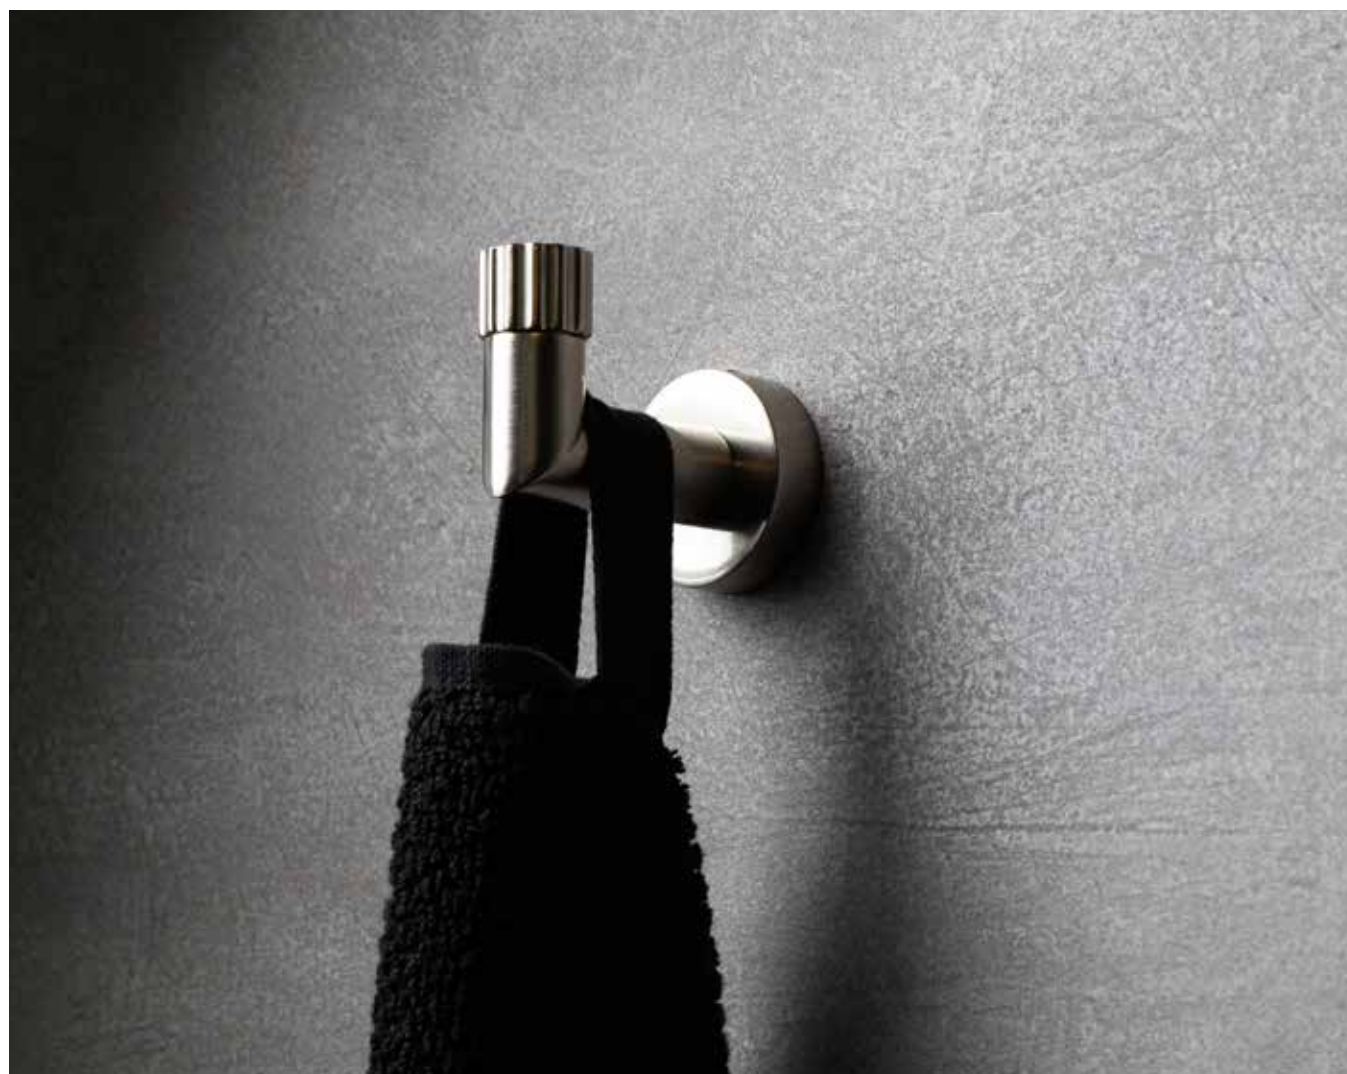

Cotton Balls/Pad Holder
Dia. 100 x 85 mm

OROLOGY

Countertop Tumbler
Dia. 60 x 115 mm

		QAR	USD
BDA-ORO-730-A-CP	Chrome	555.00	151.00
BDA-ORO-730-A-NB	Brushed Nickel	670.00	183.00
BDA-ORO-730-A-AN	Anthracite	720.00	196.00
BDA-ORO-730-A-PG	PVD Gold	740.00	202.00
BDA-ORO-730-A-SBZ	Soft Bronze	670.00	183.00
BDA-ORO-730-A-OYS	PVD Oyster	775.00	211.00

Countertop Soap Dish
Dia. 117.5 x 21.5 mm

		QAR	USD
BDA-ORO-771-CP	Chrome	480.00	131.00
BDA-ORO-771-NB	Brushed Nickel	620.00	169.00
BDA-ORO-771-AN	Anthracite	675.00	184.00
BDA-ORO-771-PG	PVD Gold	705.00	192.00
BDA-ORO-771-SBZ	Soft Bronze	620.00	169.00
BDA-ORO-771-OYS	PVD Oyster	745.00	203.00

Countertop Liquid Soap Dispenser
180 ml
50 x 68 x 173 mm

		QAR	USD
BDA-ORO-732-CP	Chrome	555.00	151.00
BDA-ORO-732-NB	Brushed Nickel	720.00	196.00
BDA-ORO-732-AN	Anthracite	780.00	213.00
BDA-ORO-732-PG	PVD Gold	1015.00	277.00
BDA-ORO-732-SBZ	Soft Bronze	720.00	196.00
BDA-ORO-732-OYS	PVD Oyster	1065.00	290.00

Toilet Roll Holder
without Cover
161 x 91.5 x 40 mm

		QAR	USD
BDA-ORO-710-CP	Chrome	310.00	84.00
BDA-ORO-710-NB	Brushed Nickel	420.00	114.00
BDA-ORO-710-AN	Anthracite	450.00	123.00
BDA-ORO-710-PG	PVD Gold	515.00	140.00
BDA-ORO-710-SBZ	Soft Bronze	420.00	114.00
BDA-ORO-710-OYS	PVD Oyster	530.00	144.00

ACCESSORIES