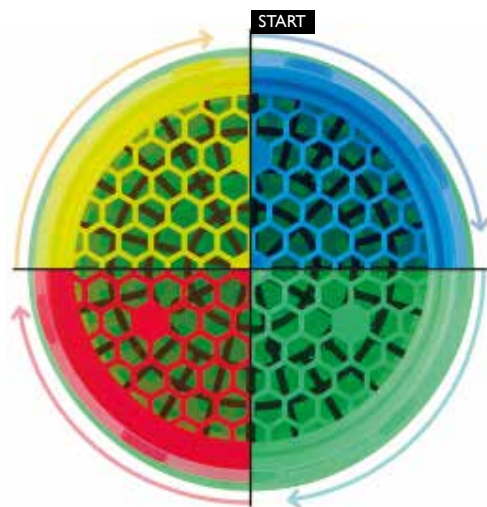

HONEYCOMB Clinic Aerators

- The integrated flow limiter (Flow Class Z) ensures a constant water flow: 7.5-9 l/min @ 3 bar. This type of flow restriction makes a significant contribution to preventing unnecessary contamination as a result of water spray
- laminar stream
- only drinking water compliant materials used, as certified according to KTW (UBA), DVGW 270, etc.
- improved safety and hygiene thanks to an effective four-colour concept – each colour symbolises a replacement cycle. This means it is easy to recognise and monitor whether replacement is taking place regularly and correctly
- minimal spray and aerosol formation, therefore minimised risk of infection with waterborne legionella or pseudomonas bacteria

HONEYCOMB Clinic STD Insert
7.5-9 l/min @ 3 bar

		QAR	USD
NEO-40-2102-0A0	Blue	15.00	4.00
NEO-40-2102-0B0	Green	15.00	4.00
NEO-40-2102-0C0	Red	15.00	4.00
NEO-40-2102-0F0	Yellow	15.00	4.00

FOUR COLORS, MORE SAFETY