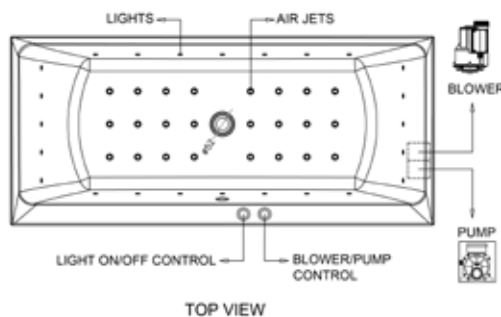

FINISHES:

System Lightstream

48 Nano Air Jets, 24 Chromotherapy Lights with Electronic Control Switch

System Luxury SPA

Luxury SPA System with 24 Spa Air Jets and 24 Chromotherapy Lights, with Electronic Touch Controls