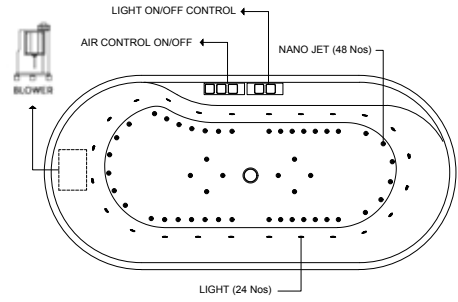

System Lightstream

48 Nano Air Jets, 24 Chromotherapy Lights with Electronic Control Switch

All whirlpools require access panel and air ventilation. Relocation of pump and blower from right or left based on site condition (on special request from client).
All Whirlpool and SPA systems have dry run protection
BAGNODESIGN recommends the use of a qualified electrician for all installations.
* ONE YEAR GUARANTEE SERVICE CONTRACT AVAILABLE