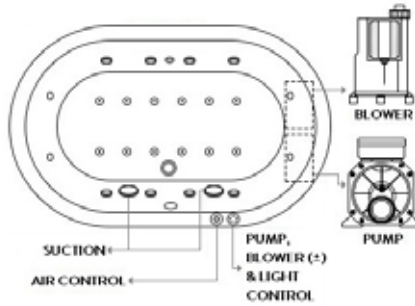

System 8ESF - Deluxe Spa

8 Self-Draining Super Flat Whirlpool Jets, Electronic Control Switch, 2 Back & 2 Feet Jets, Underwater Lighting, 12 SPA Air Jets