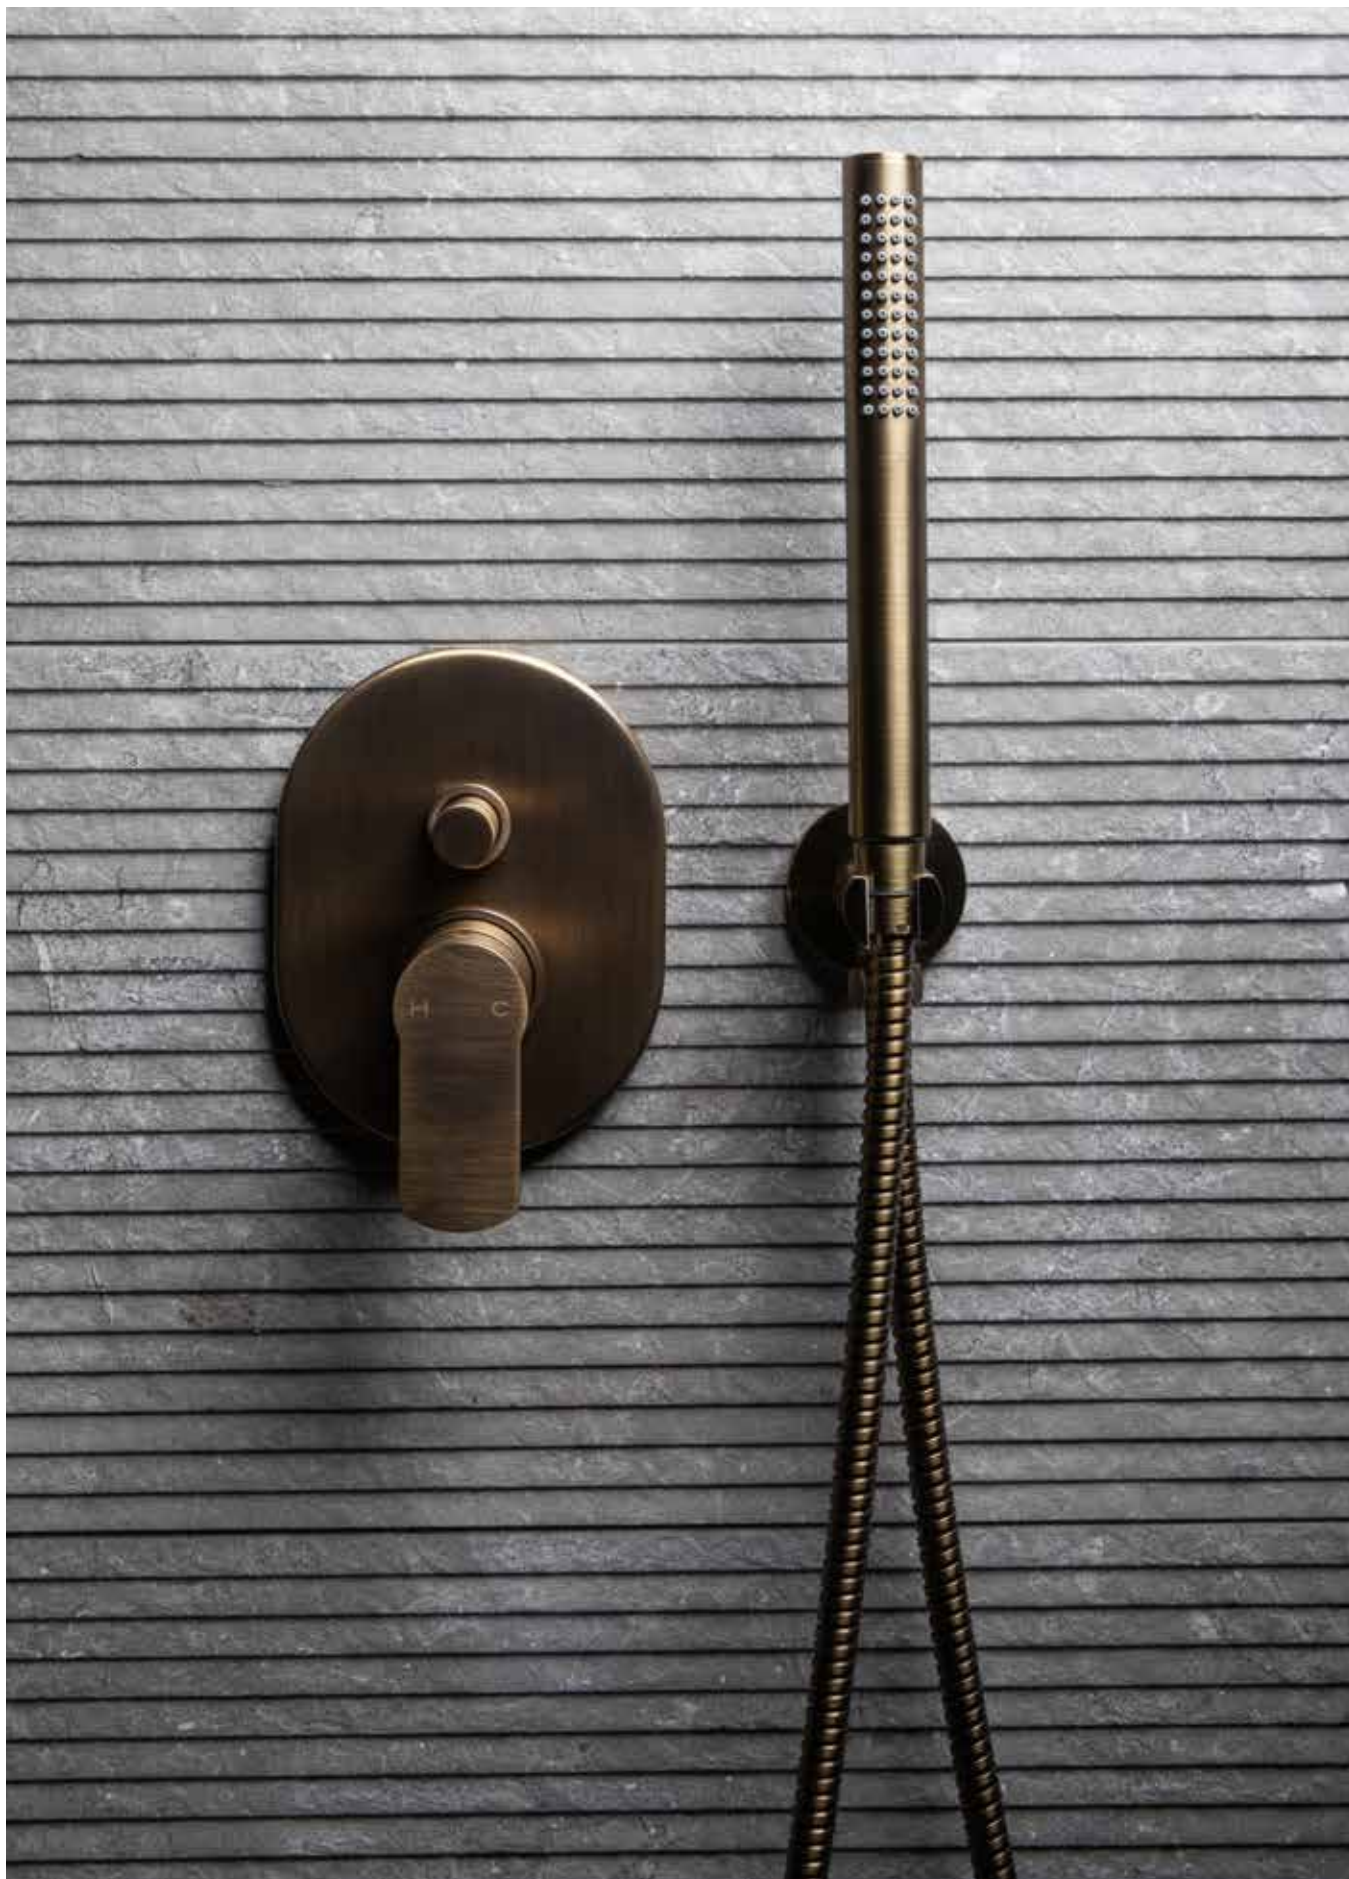

For Showering Accessories see pages 188-223.

recommended accessories Ovale (Pages 456-457)

FINISHES: **NEW**

TEATRO

TEATRO

Mono Basin Mixer
with Push Type Waste
with 1/2" Flexible Pipes
Min. Operating Pressure 0.5 bar LP