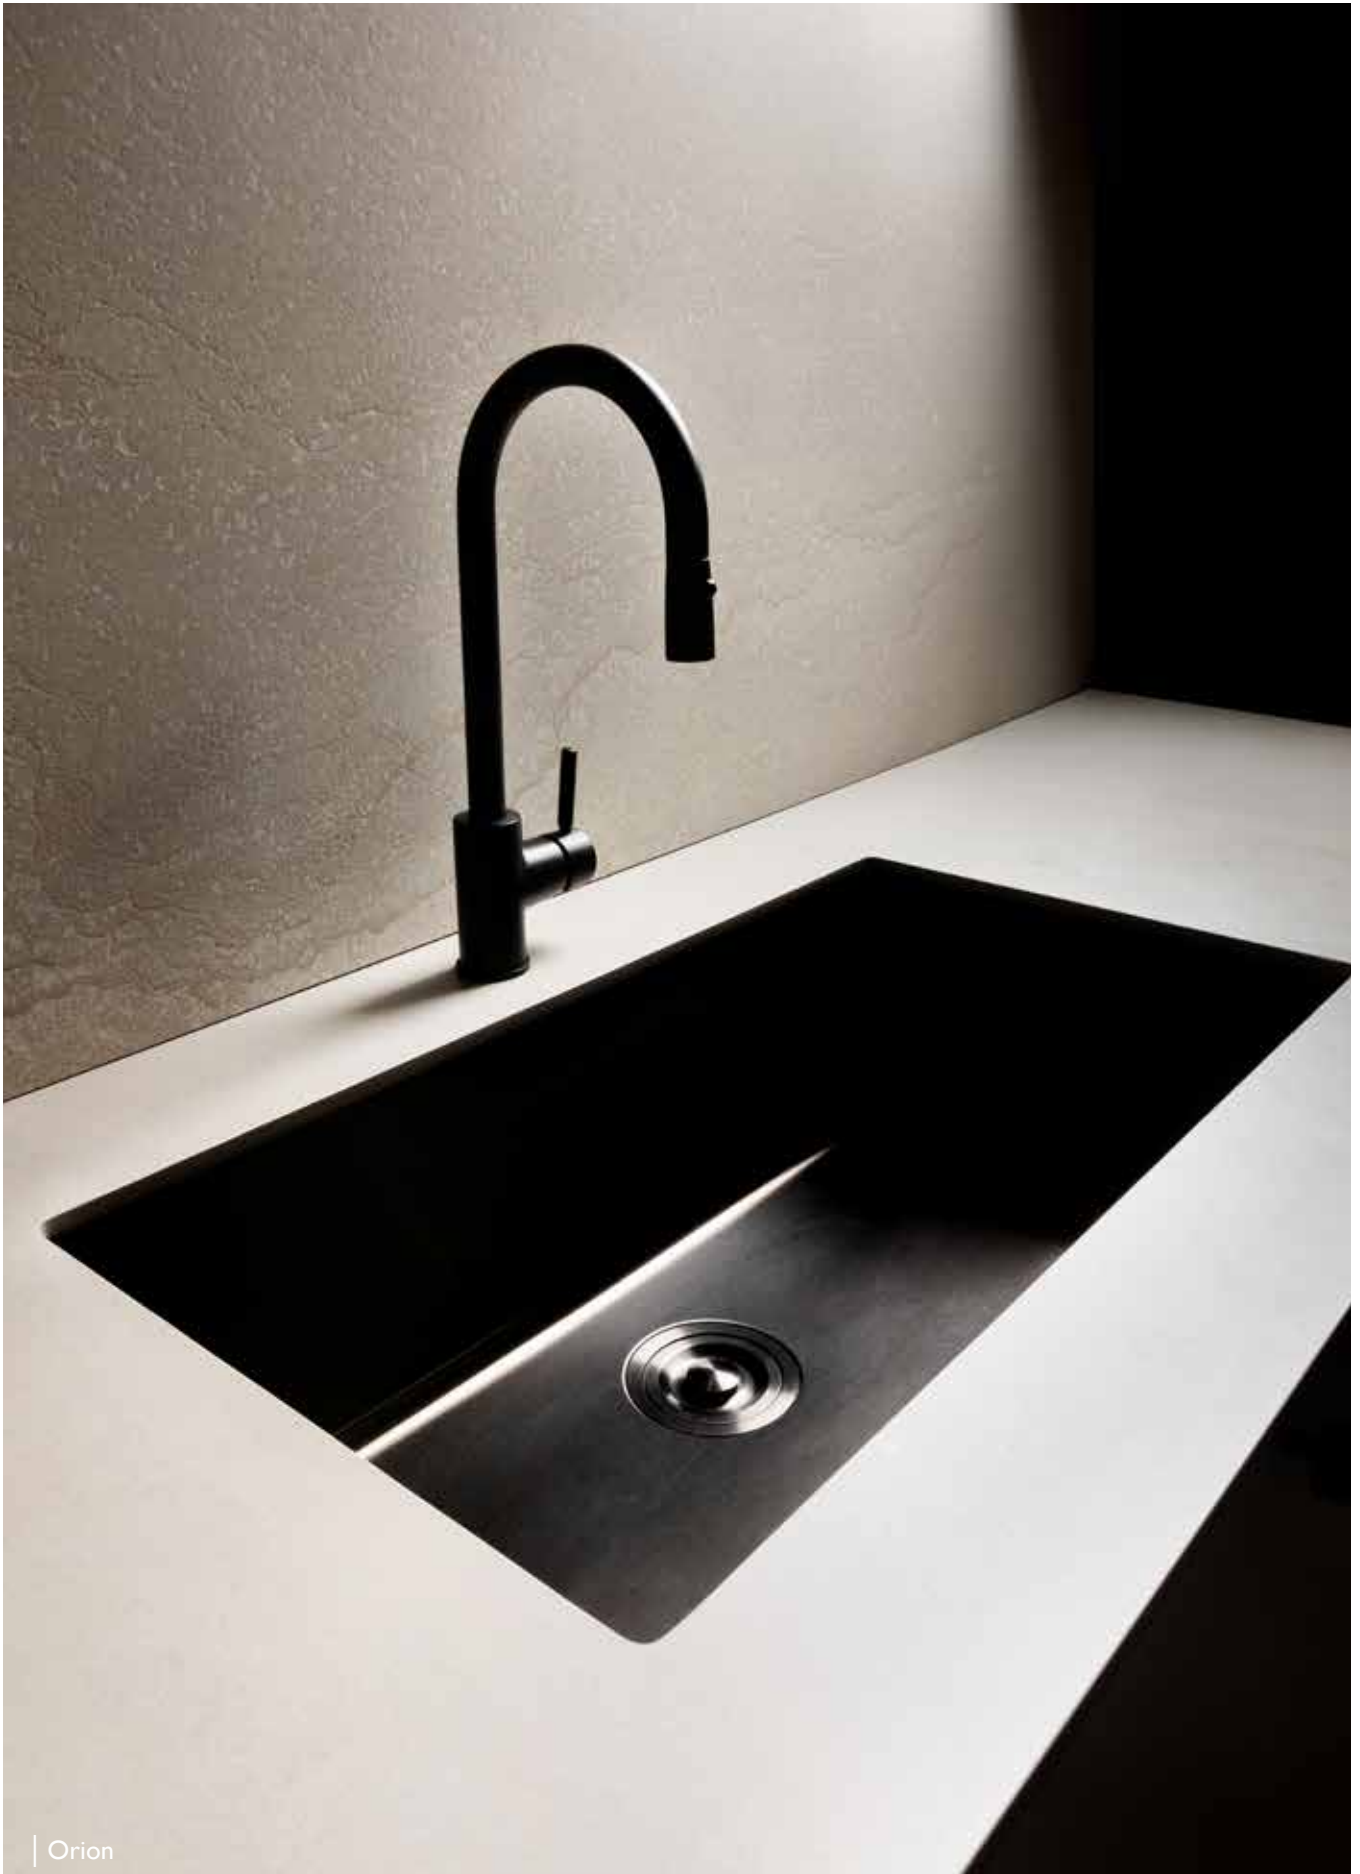

		QAR	USD
AQE-JAN-361-A-CP	Chrome	630.00	172.00

FINISHES:

KITCHEN

| Orion

Orion

Undermount Single Bowl Sink
without Overflow
with Fixing Kit & Waste Kit
411 x 461 x 224 mm

		QAR	USD
AQE-ORI-4146-U-GB	Brushed Gold	1080.00	294.00
AQE-ORI-4146-U-CR	Brushed Copper	1080.00	294.00
AQE-ORI-4146-U-GM	Gun Metal	1080.00	294.00