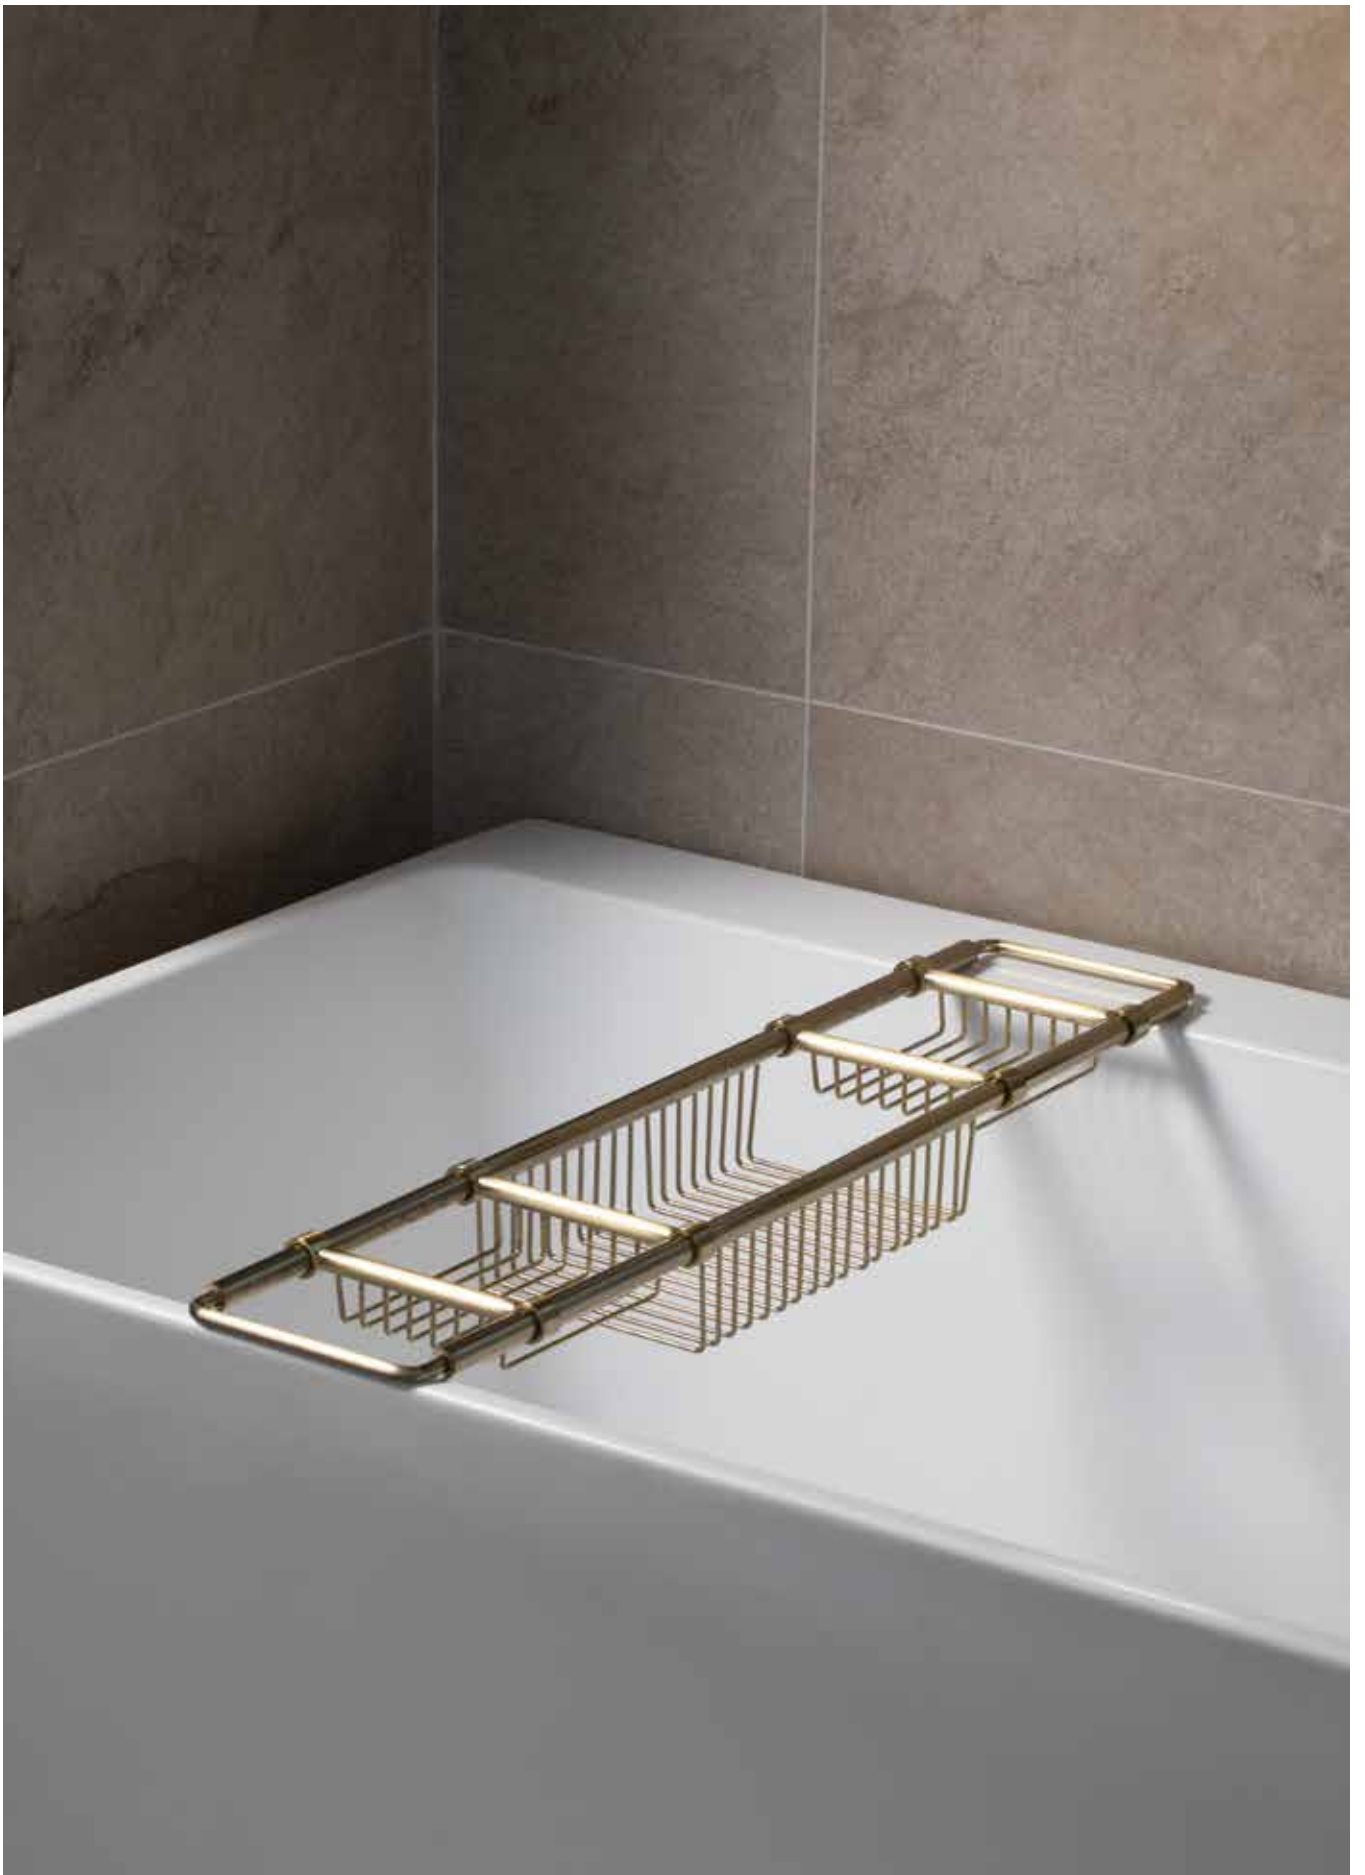

Wall Mounted Soap Dish and Holder
110 x 130 x 54 mm