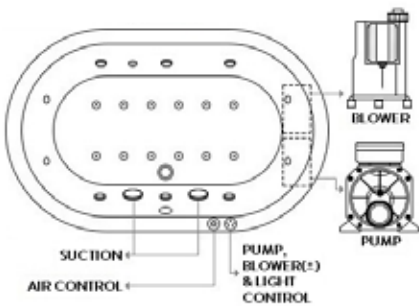

System 6ESF - Super Deluxe SPA

6 Self-Draining Super Flat Whirlpool Jets, Electronic Control Switch, 2 Back & 2 Feet Jets, Underwater Lighting, 12 Spa Air Jets on Bath Tub Base