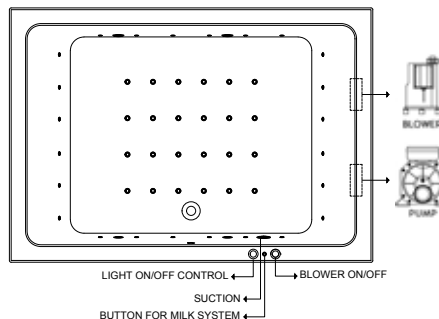

Luxury SPA Whirlpool + Milk System
Luxury Spa System + Milk System with 24 Spa Jets, 24 Chromotherapy Lights, Self Clean System, Dry Run Protection, 700-850W Blower, with Electronic Control Switch