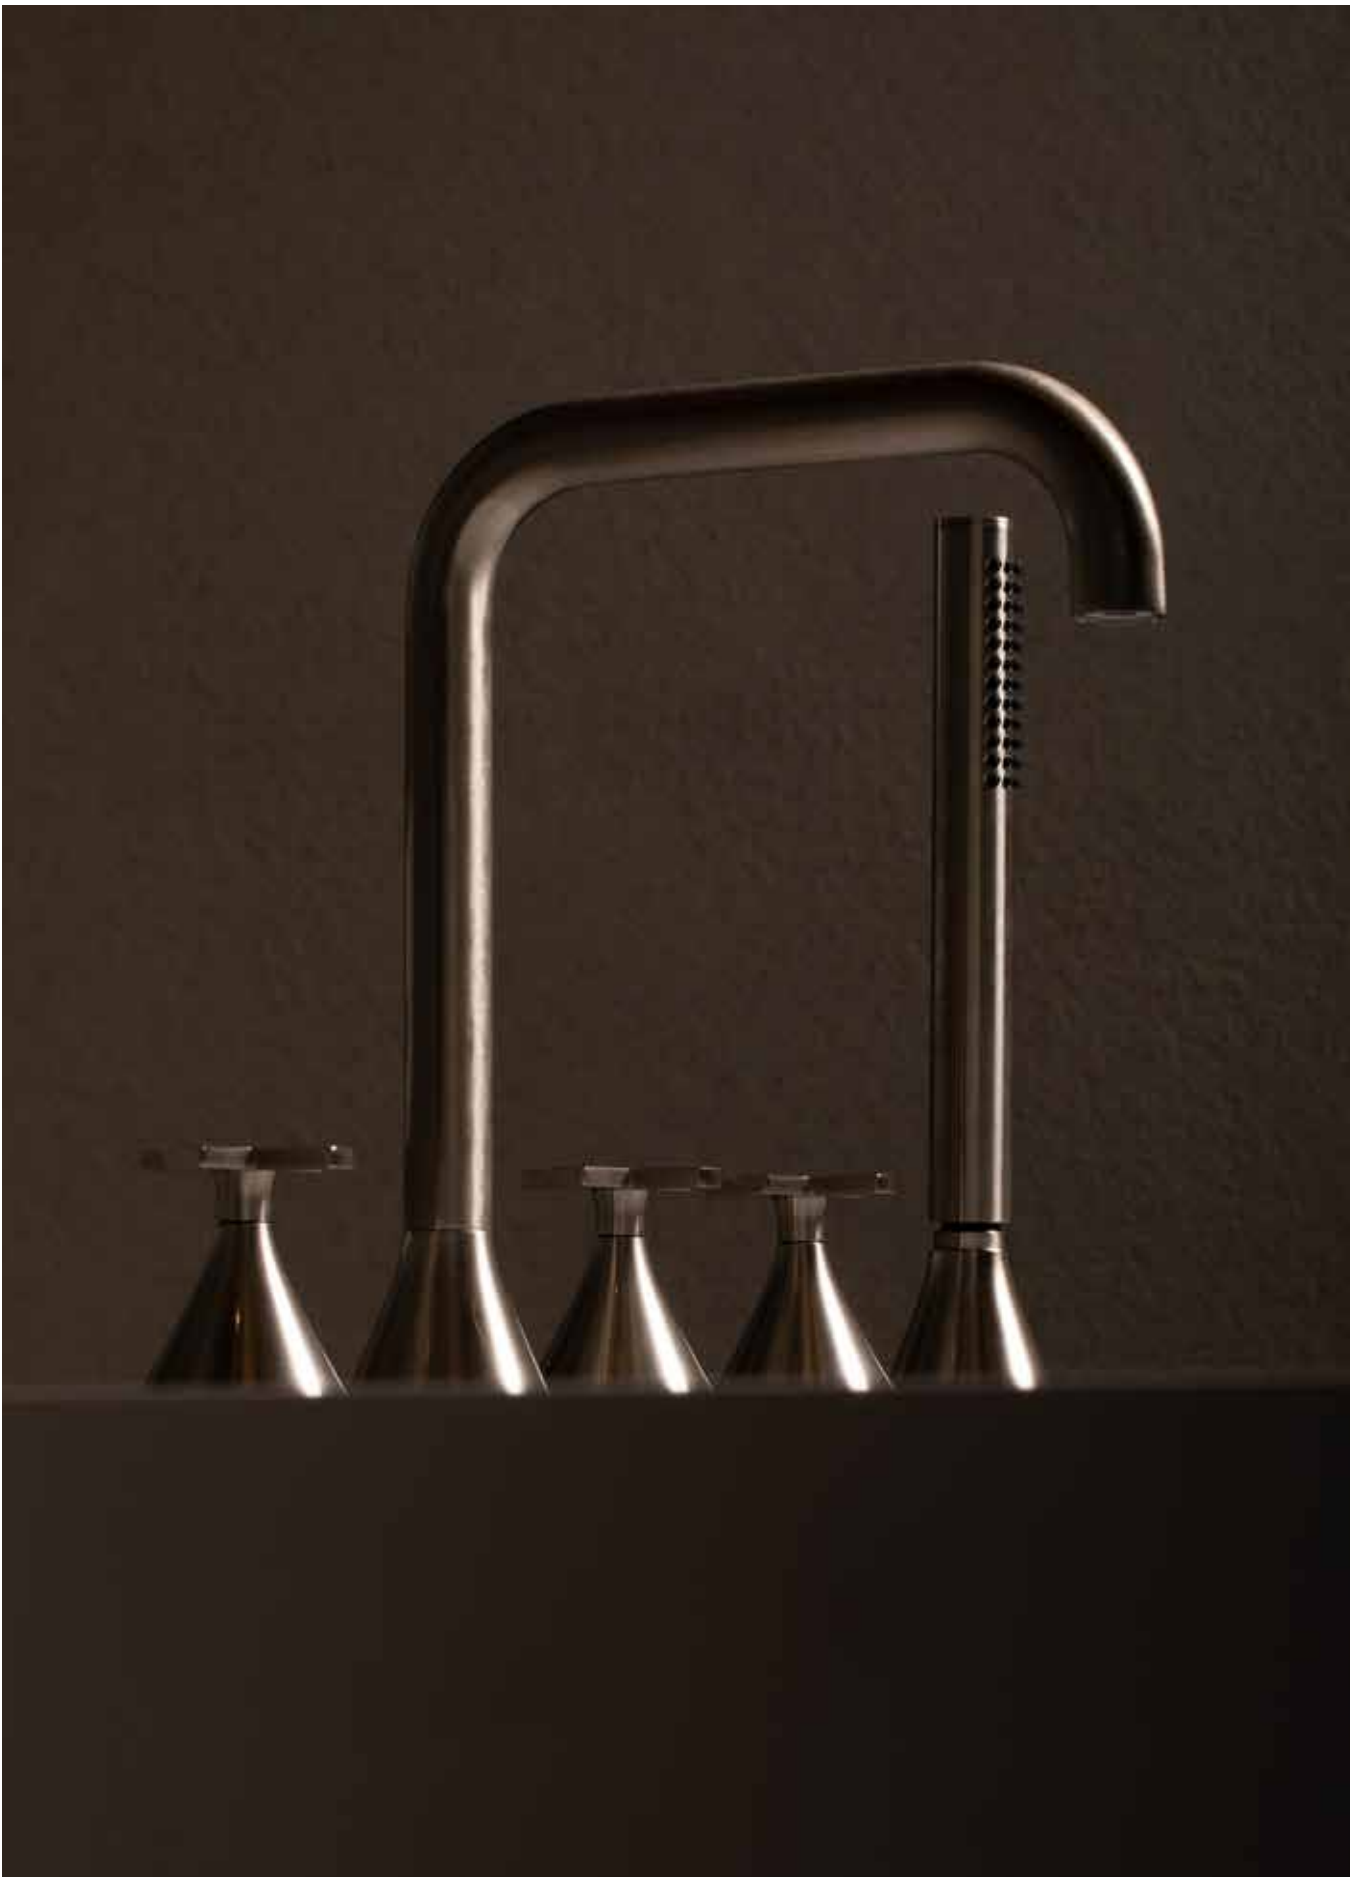

For Showering Accessories see pages 188-223.

recommended accessories
Orology (Pages 416-419)

FINISHES:

BRISTOL

BRISTOL

Mono Basin Mixer
with Lever Handle
without Waste
with 1/2" Flexible Pipes
Min. Operating Pressure 0.5 bar LP