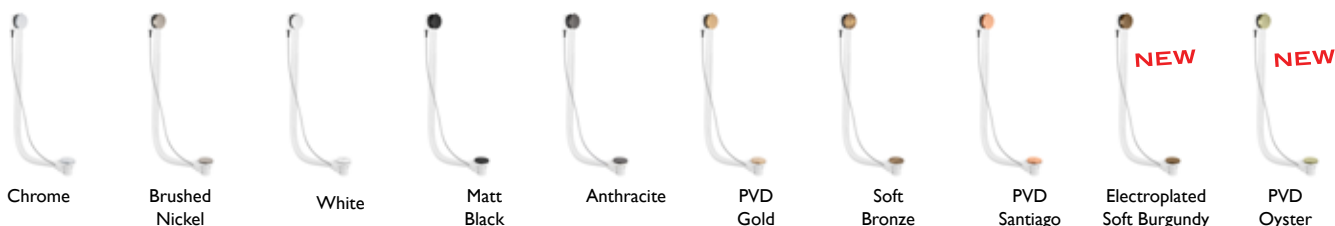

QAR	USD
BDP-WBT-110-90U-B-CP	Chrome	285.00	78.00
BDP-WBT-110-90U-B-NB	Brushed Nickel	420.00	114.00
BDP-WBT-110-90U-B-WH	White	420.00	114.00
BDP-WBT-110-90U-B-MB	Matt Black	420.00	114.00
BDP-WBT-110-90U-B-AN	Anthracite	440.00	120.00
BDP-WBT-110-90U-B-PG	PVD Gold	500.00	136.00
BDP-WBT-110-90UB-SBZ	Soft Bronze	430.00	117.00
BDP-WBT-110-90UB-RCP	PVD Santiago	500.00	136.00
BDP-WBT-110-90UB-BUR	Electroplated Soft Burgundy	460.00	125.00
BDP-WBT-110-90UB-OYS	PVD Oyster	460.00	125.00

		QAR	USD
AQP-WBT-110-60-A-CP	Chrome	160.00	44.00
AQP-WBT-110-60-A-NB	Brushed Nickel	195.00	53.00
AQP-WBT-110-60-A-MB	Matt Black	175.00	48.00

Push Type Bath Waste
with Flexible Overflow Pipe
800 mm

Push Type Bath Waste | 1/2"
Universal

		QAR	USD
AQP-WBT-215-CP	Chrome	245.00	67.00

		QAR	USD
BDB-DRN5-A-CP	Chrome	530.00	144.00
BDB-DRN5-A-NB	Brushed Nickel	570.00	155.00
BDB-DRN5-A-MW	Matt White	570.00	155.00
BDB-DRN5-A-MB	Matt Black	570.00	155.00
BDB-DRN5-A-AN	Anthracite	530.00	144.00
BDB-DRN5-A-GD	Gold	655.00	178.00
BDB-DRN5-A-SBZ	Soft Bronze	595.00	162.00
BDB-DRN5-A-RCP	PVD Santiago	595.00	162.00
BDB-DRN5-A-BUR	Electroplated Soft Burgundy	595.00	162.00
BDB-DRN5-A-OYS	Electroplated Oyster	595.00	162.00

Push Type Bath Waste | 1/2"
Non-Slotted

		QAR	USD
BDB-DRN3-CP	Chrome	280.00	76.00
BDB-DRN3-NB	Brushed Nickel	340.00	93.00

FINISHES: