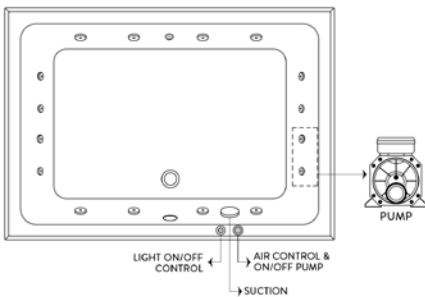

System 8C - Deluxe Whirlpool
8 Self-Draining Whirlpool Jets, Pneumatic Control Switch, 4 Back & 4 Feet Jets, Underwater Lighting

System 8ESF - Deluxe SPA
8 Self-Draining Super Flat Whirlpool Jets, Electronic Control Switch, 4 Back & 4 Feet Jets, Underwater Lighting, 12 SPA Air Jets