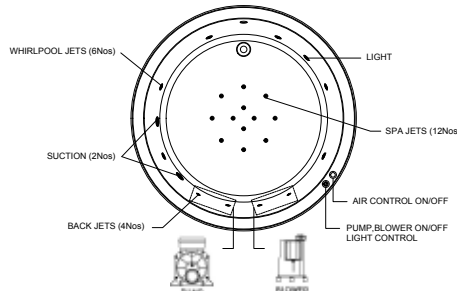

System 6ESF - Super Deluxe SPA

6 Self-Draining Super Flat Whirlpool Jets, Electronic Control Switch, 4 Back Jets, Underwater Lighting, 12 Spa Air Jets on Bath Tub Base