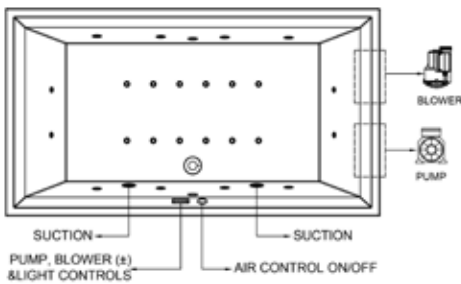

System 8ESF - Deluxe SPA

8 Self-Draining Super Flat Whirlpool Jets, Electronic Control Switch, 2 Back & 2 Feet Jets, Underwater Lighting, 12 SPA Air Jets