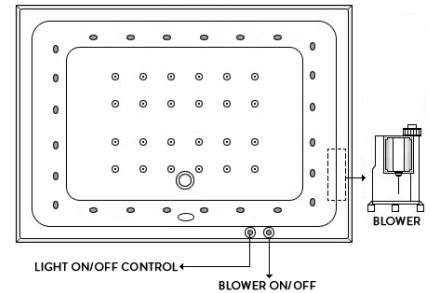

System Luxury SPA
Luxury SPA System with 24 Spa Air Jets and 24 Chromotherapy Lights, with Electronic Touch Controls