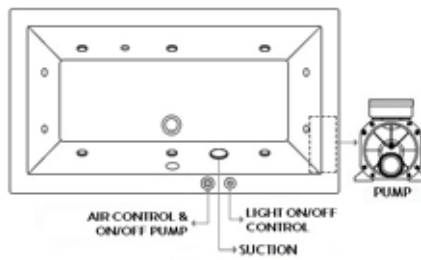

System 6B - Deluxe Whirlpool

6 Self-Draining Whirlpool Jets, Pneumatic Control Switch, 2 Back & 2 Feet Jets, Underwater Lighting