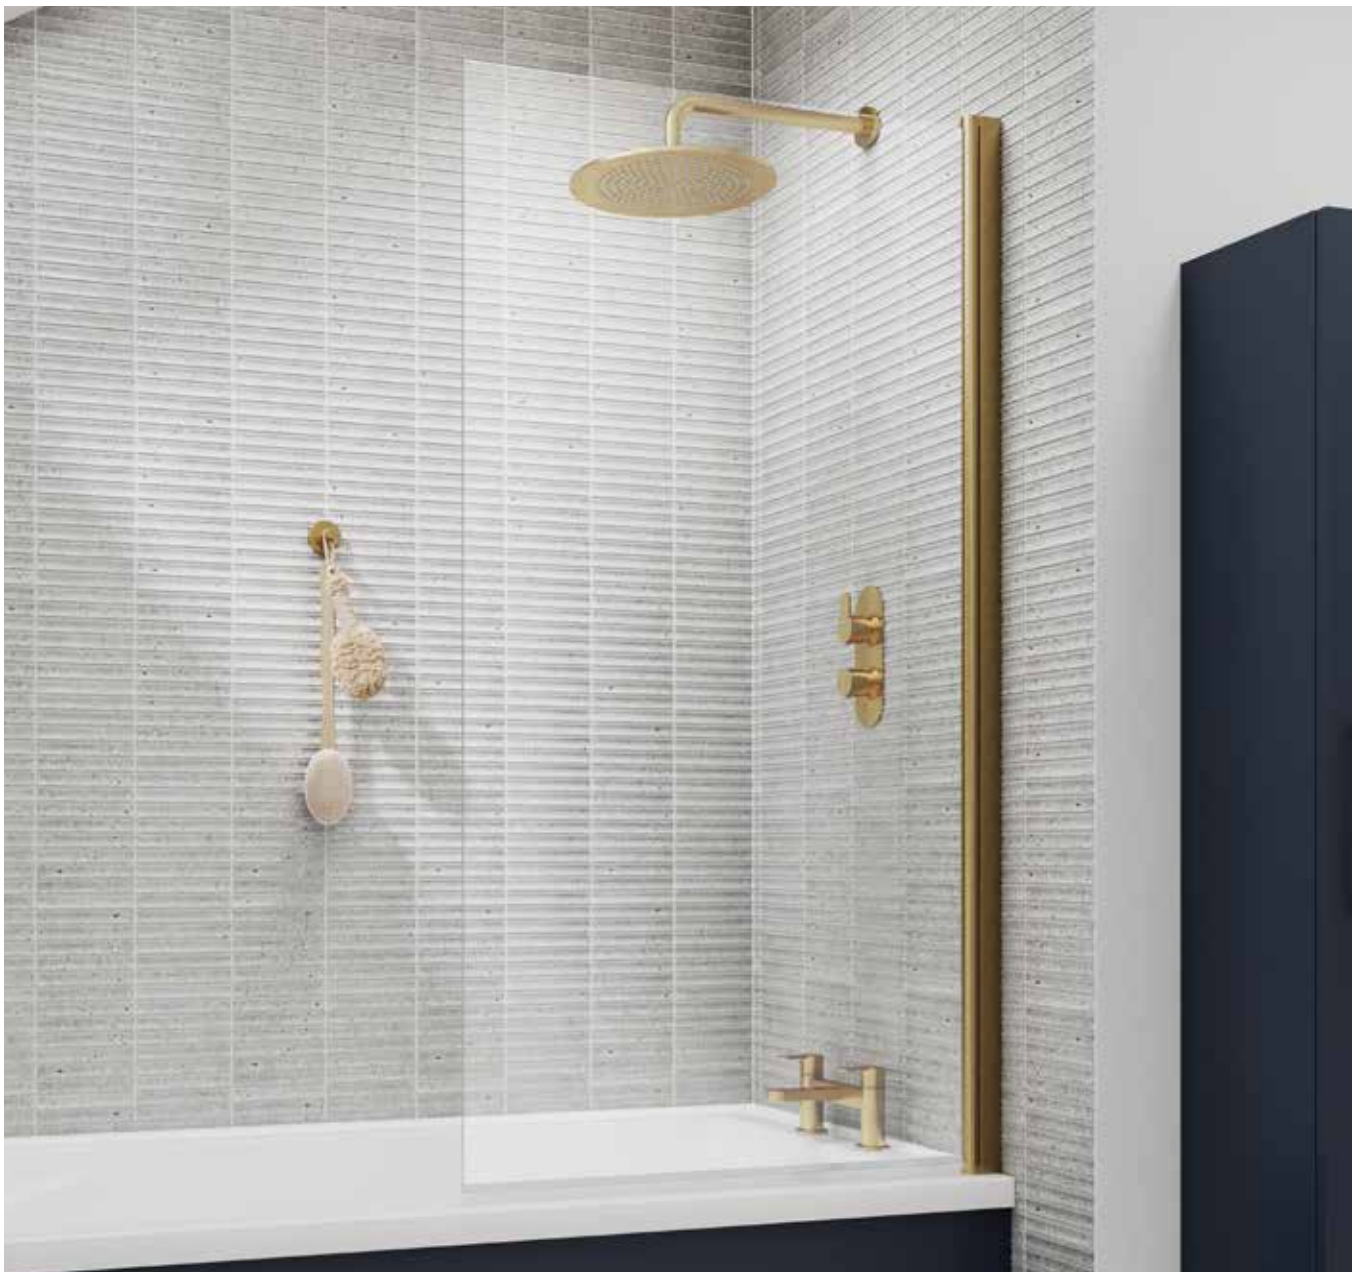

FINISHES:

Chrome

Matt Black

Brushed Brass

Titanium

BDD-UNI-SC075S-CP
 BDD-UNI-SC075S-MB
 BDD-UNI-SC075S-BBR
 BDD-UNI-SC075S-TI

Chrome
 Matt Black
 Brushed Brass
 Titanium

	QAR	USD
BDD-UNI-SC075S-CP	890.00	243.00
BDD-UNI-SC075S-MB	1030.00	281.00
BDD-UNI-SC075S-BBR	1130.00	308.00
BDD-UNI-SC075S-TI	1130.00	308.00