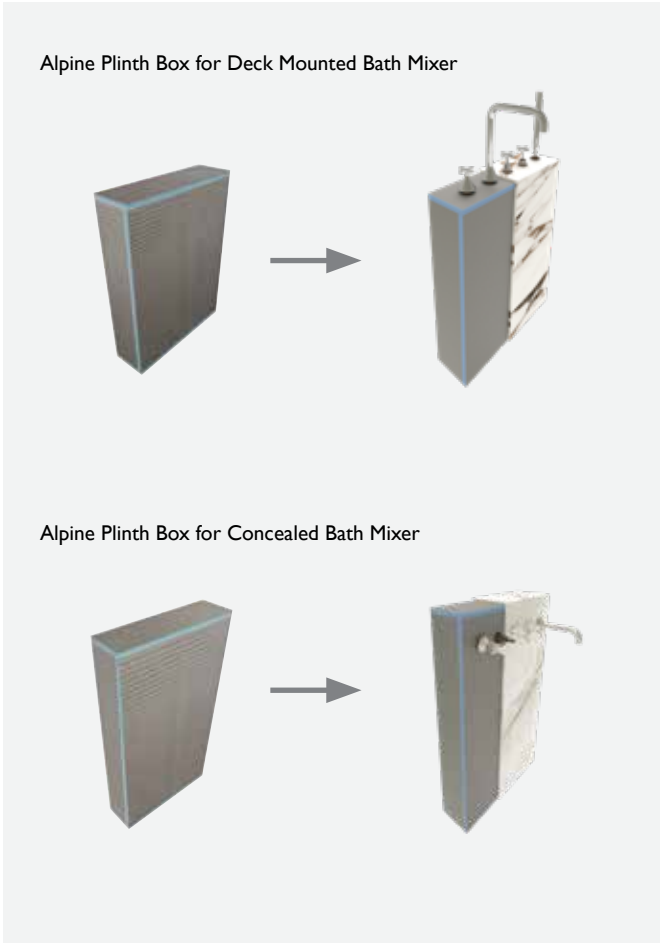

The Alpine mixer plinth boxes are constructed from Wedi board. By choosing the Wedi plinth box, you can select the desired 6 - 6.5 mm porcelain slab and clad the box to complete the bath mixer plinth box.

Please speak to our sales team for more information on fixing positions, access points and recommended fixing material such as adhesives.

Plain Plinth Boxes for Deck Mounted Bath Mixers
560 x 160 x 600 mm

BDF-ALP-PLN050-A

Grey

QAR 900.00

USD 245.00

Plain Plinth Boxes for Deck Mounted Bath Mixers
560 x 160 x 750 mm

BDF-ALP-PLN075-A

Grey

QAR 1150.00

USD 313.00

Plain Plinth Boxes for Concealed Bath Mixers
560 x 160 x 1000 mm

BDF-ALP-PLN100-A

Grey

QAR 1480.00

USD 403.00

Plinth boxes are supplied with no tap holes.

PORCELAIN FINISHES: