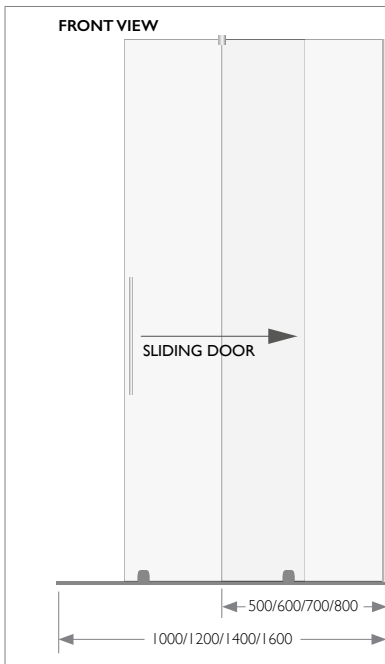

1000 x 2000 mm	QAR	USD		1000 x 2000 mm	QAR	USD
COMP-002444	Chrome	3395.00	925.00	COMP-002449	Chrome	3395.00	925.00
COMP-002443	Black	3650.00	995.00	COMP-002448	Black	3650.00	995.00
COMP-002447	Brushed Nickel	3960.00	1079.00	COMP-002452	Brushed Nickel	3960.00	1079.00
COMP-002445	Brushed Copper	3960.00	1079.00	COMP-002450	Brushed Copper	3960.00	1079.00
COMP-002446	Brushed Gunmetal	3960.00	1079.00	COMP-002451	Brushed Gunmetal	3960.00	1079.00
	1200 x 2000 mm				1200 x 2000 mm		
COMP-002454	Chrome	3635.00	990.00	COMP-002459	Chrome	3635.00	990.00
COMP-002453	Black	3900.00	1063.00	COMP-002458	Black	3900.00	1063.00
COMP-002457	Brushed Nickel	4245.00	1157.00	COMP-002462	Brushed Nickel	4245.00	1157.00
COMP-002455	Brushed Copper	4245.00	1157.00	COMP-002460	Brushed Copper	4245.00	1157.00
COMP-002456	Brushed Gunmetal	4245.00	1157.00	COMP-002461	Brushed Gunmetal	4245.00	1157.00
	1400 x 2000 mm				1400 x 2000 mm		
COMP-002464	Chrome	3930.00	1071.00	COMP-002469	Chrome	3930.00	1071.00
COMP-002463	Black	4225.00	1151.00	COMP-002468	Black	4225.00	1151.00
COMP-002467	Brushed Nickel	4580.00	1248.00	COMP-002472	Brushed Nickel	4580.00	1248.00
COMP-002465	Brushed Copper	4580.00	1248.00	COMP-002470	Brushed Copper	4580.00	1248.00
COMP-002466	Brushed Gunmetal	4580.00	1248.00	COMP-002471	Brushed Gunmetal	4580.00	1248.00
	1600 x 2000 mm				1600 x 2000 mm		
COMP-002474	Chrome	4180.00	1139.00	COMP-002479	Chrome	4180.00	1139.00
COMP-002473	Black	4495.00	1225.00	COMP-002478	Black	4495.00	1225.00
COMP-002477	Brushed Nickel	4865.00	1326.00	COMP-002482	Brushed Nickel	4865.00	1326.00
COMP-002475	Brushed Copper	4865.00	1326.00	COMP-002480	Brushed Copper	4865.00	1326.00
COMP-002476	Brushed Gunmetal	4865.00	1326.00	COMP-002481	Brushed Gunmetal	4865.00	1326.00