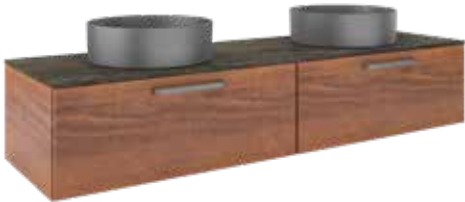

COMPOSITION STEREO FM C
Combination of Two (2) Vanity Units

BASIN: BDS-SFM-701-AN (x2)
COUNTERTOP: BDF-SFM-C160-BUR
FURNITURE: BDF-SFM-V080-WN (x2)
HANDLE: BDF-SFM-350-AN (x2)
QAR: 18980.00
USD: 5172.00