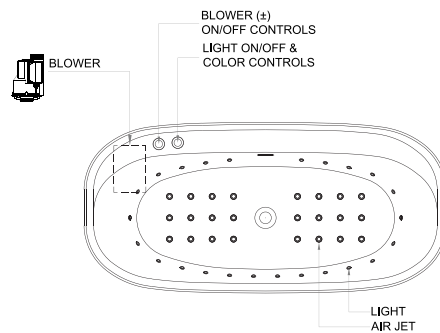

System Luxury SPA

Luxury SPA System with 24 Spa Air Jets and 24 Chromotherapy Lights, with Electronic Touch Controls

BATHING & WELLNESS