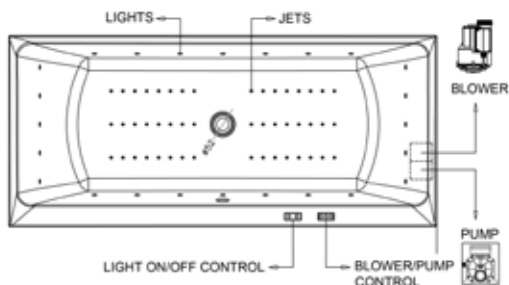

FINISHES:

System Lightstream

48 Nano Air Jets, 24 Chromotherapy Lights with Electronic Control Switch