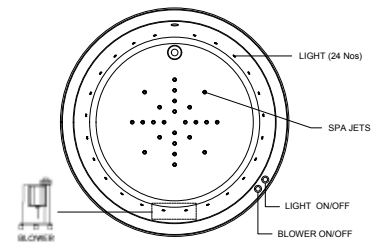

System LUXS19 - Luxury SPA

Luxury SPA System with 24 Spa Air Jets and 24 Chromotherapy Lights, with Electronic Touch Controls