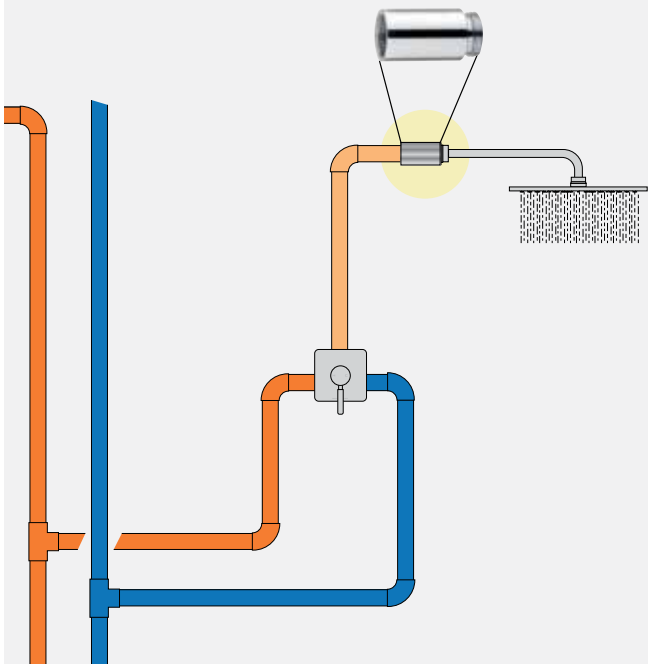

- Thermostatic temperature detector.
- Electroplated brass body.
- Water flow is blocked if temperature goes above 48°C.
- Self reactivation when the temperature decreases.