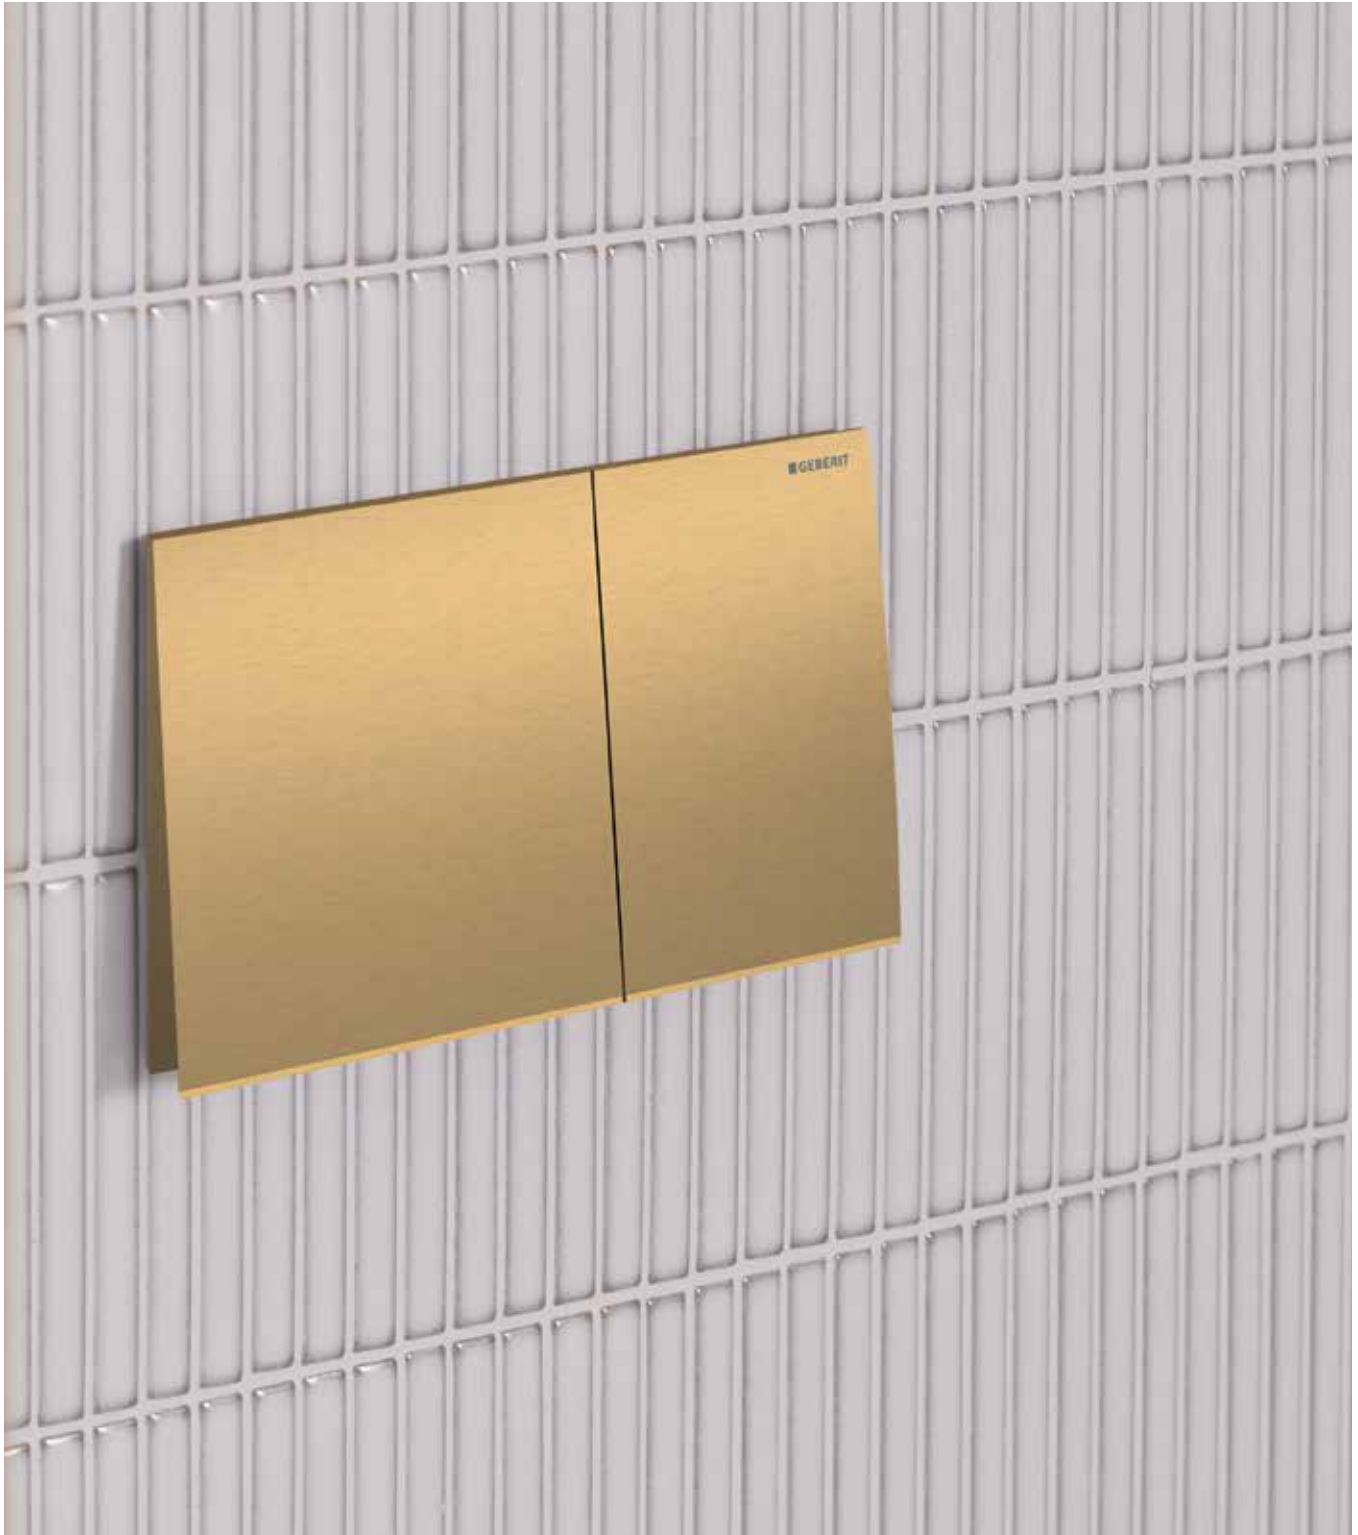

FINISHES:

Lava
Glass

NEW

Brushed
Red
Gold

NEW

Brushed
Brass

Sigma 50
 Flush Plate
 Dual Flush
 for Sigma 80/120 mm Cisterns

FINISHES: