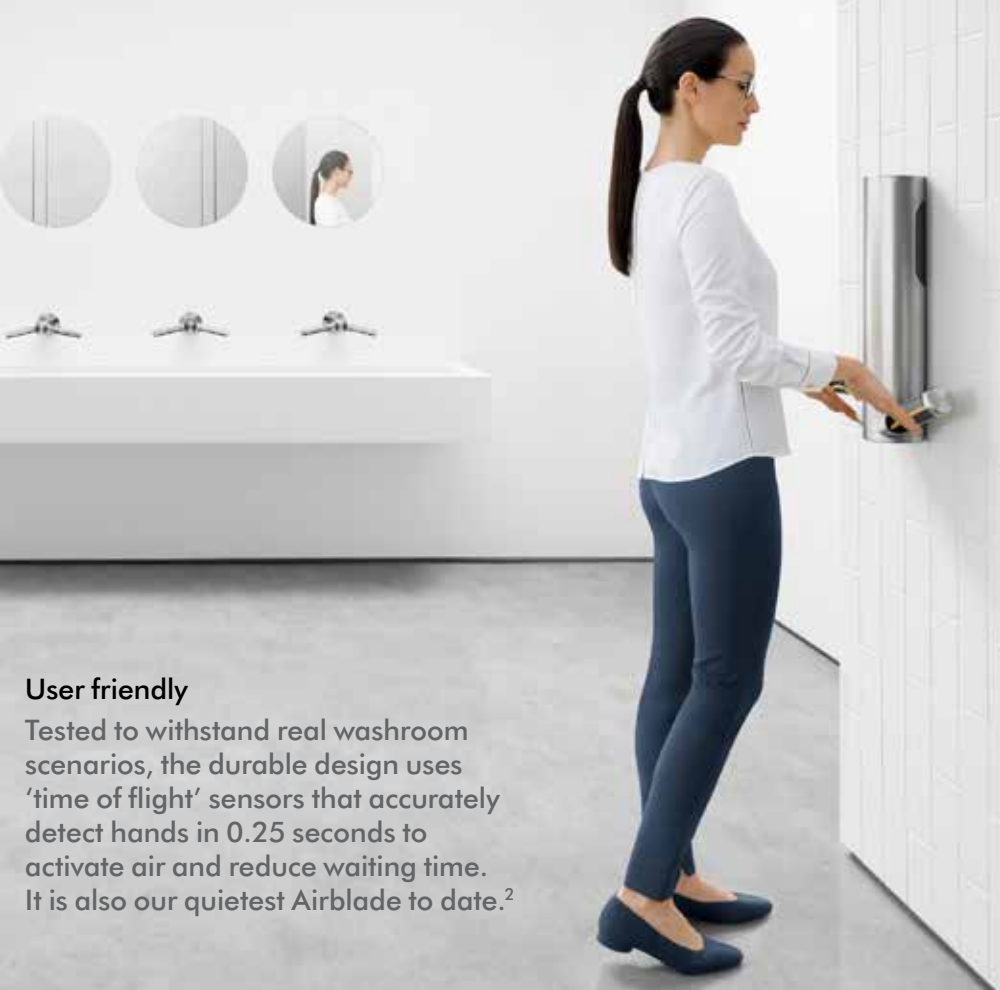

Give good hygiene a hand

The fastest most energy efficient HEPA-filtered hand dryer¹

User friendly

Tested to withstand real washroom scenarios, the durable design uses 'time of flight' sensors that accurately detect hands in 0.25 seconds to activate air and reduce waiting time. It is also our quietest Airblade to date.²