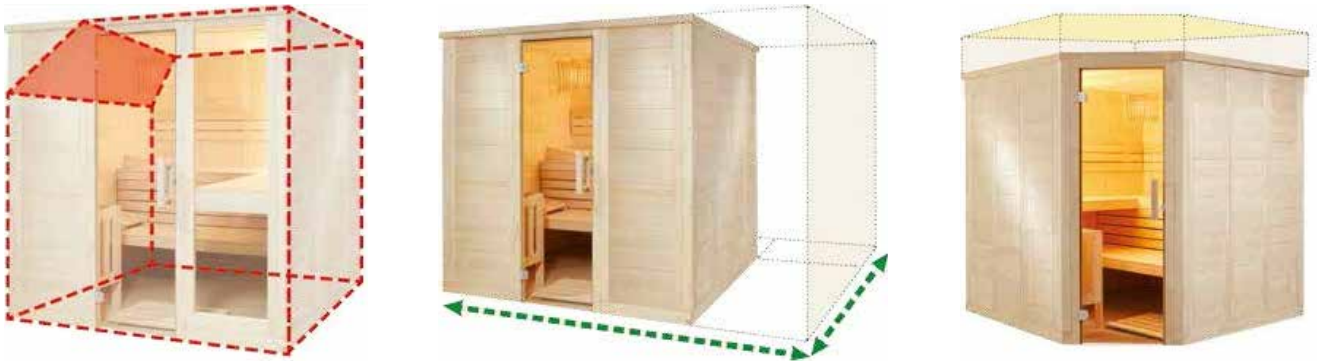

Custom Solutions

Unique Sauna Designs

Let your imagination soar and visualise your ideal sauna. We offer sauna design models which can be customised uniquely to the client's needs. The designs cover a wide range of different styles:

Product Code:

HRV-CUST-SAUNA