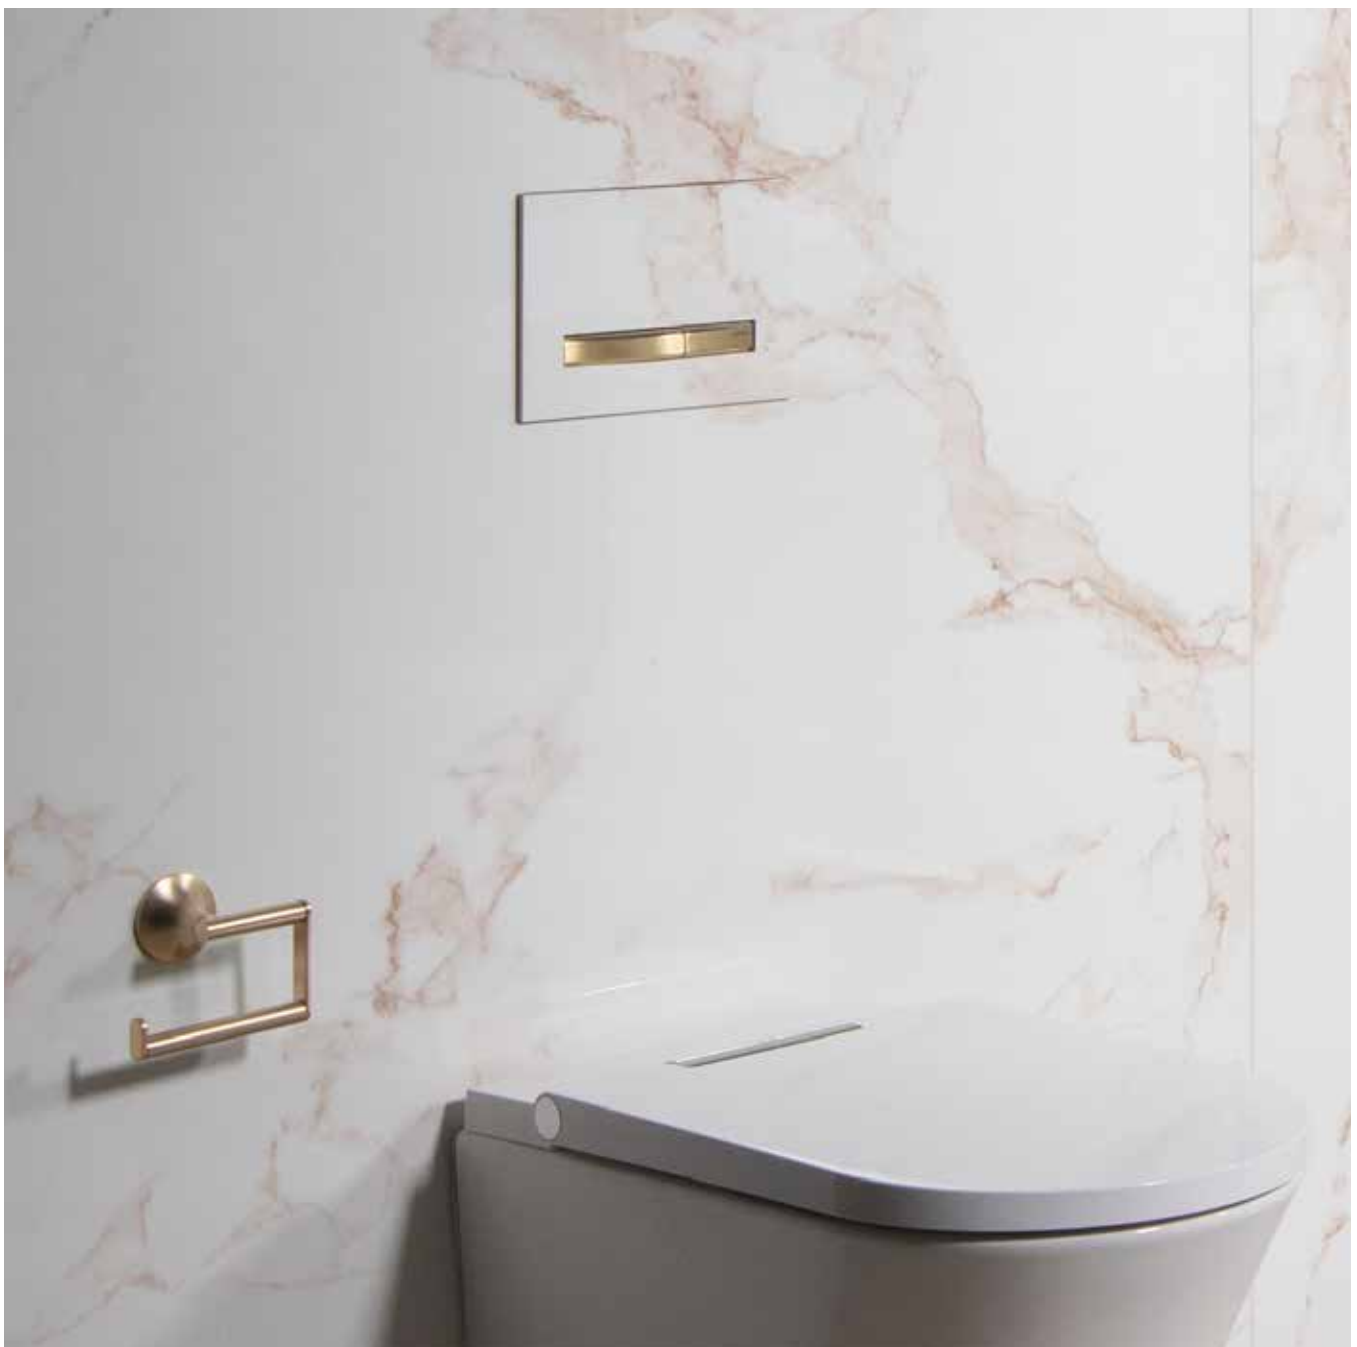

FLUSH PLATES

Sigma 50

Flush Plate
Dual Flush
for Sigma 80/120 mm Cisterns

		QAR	USD
GEB-115-788-00-2	Brushed Chrome	920.00	251.00
GEB-115-670-00-2	Brushed Red Gold	1960.00	534.00
GEB-115-671-00-2	Brushed Black Chrome	1960.00	534.00
GEB-115-672-00-2	Brushed Brass	1960.00	534.00

Image shown: Flush plate GEB-115-788-00-2 with tile LEO-OVRC120WRM-WH.

Flush plate is supplied without tile insert, cost excludes tile.

Suitable with 3-9 mm tile/slab of your choice.

BUTTON FINISHES: