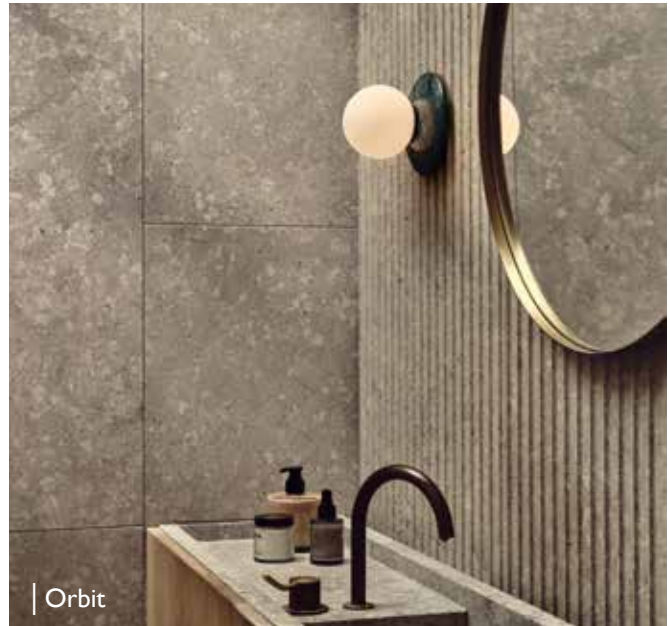

Orbit

Wall Light
Lacquered Brass/Natural Stone/Glass
Mains Hardwired; G9
Dimmable
250lm; 2700K; 12W
IP44; CRI >80
Dia. 140 x 125 mm

		QAR	USD
JAD-ORB-W-AB-BM	Black Marble	2720.00	741.00
JAD-ORB-W-AB-GM	Green Marble	2720.00	741.00
JAD-ORB-W-BZ-TV	Travertine	2720.00	741.00