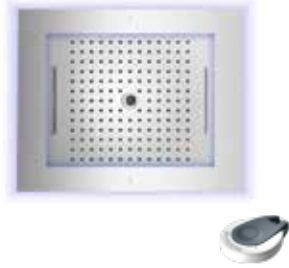

Frame Multifunction

4 Function Shower Head
Cascade, Waterfall, Rain, Kneipp
with RGB Light
Including Low Voltage Transformer
Remote Control for Chromotherapy
with Flexible Water Connection
For False Ceiling Installation
600 x 500 mm

Requires 4 Outlet Shower Mixer