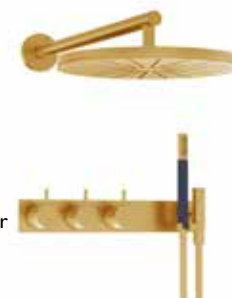

Shower Set Consists of:
- Wall Mounted Shower Head Dia. 286 mm
- 450 mm Shower Arm
- **Thermostatic** Mixer with Hand Shower