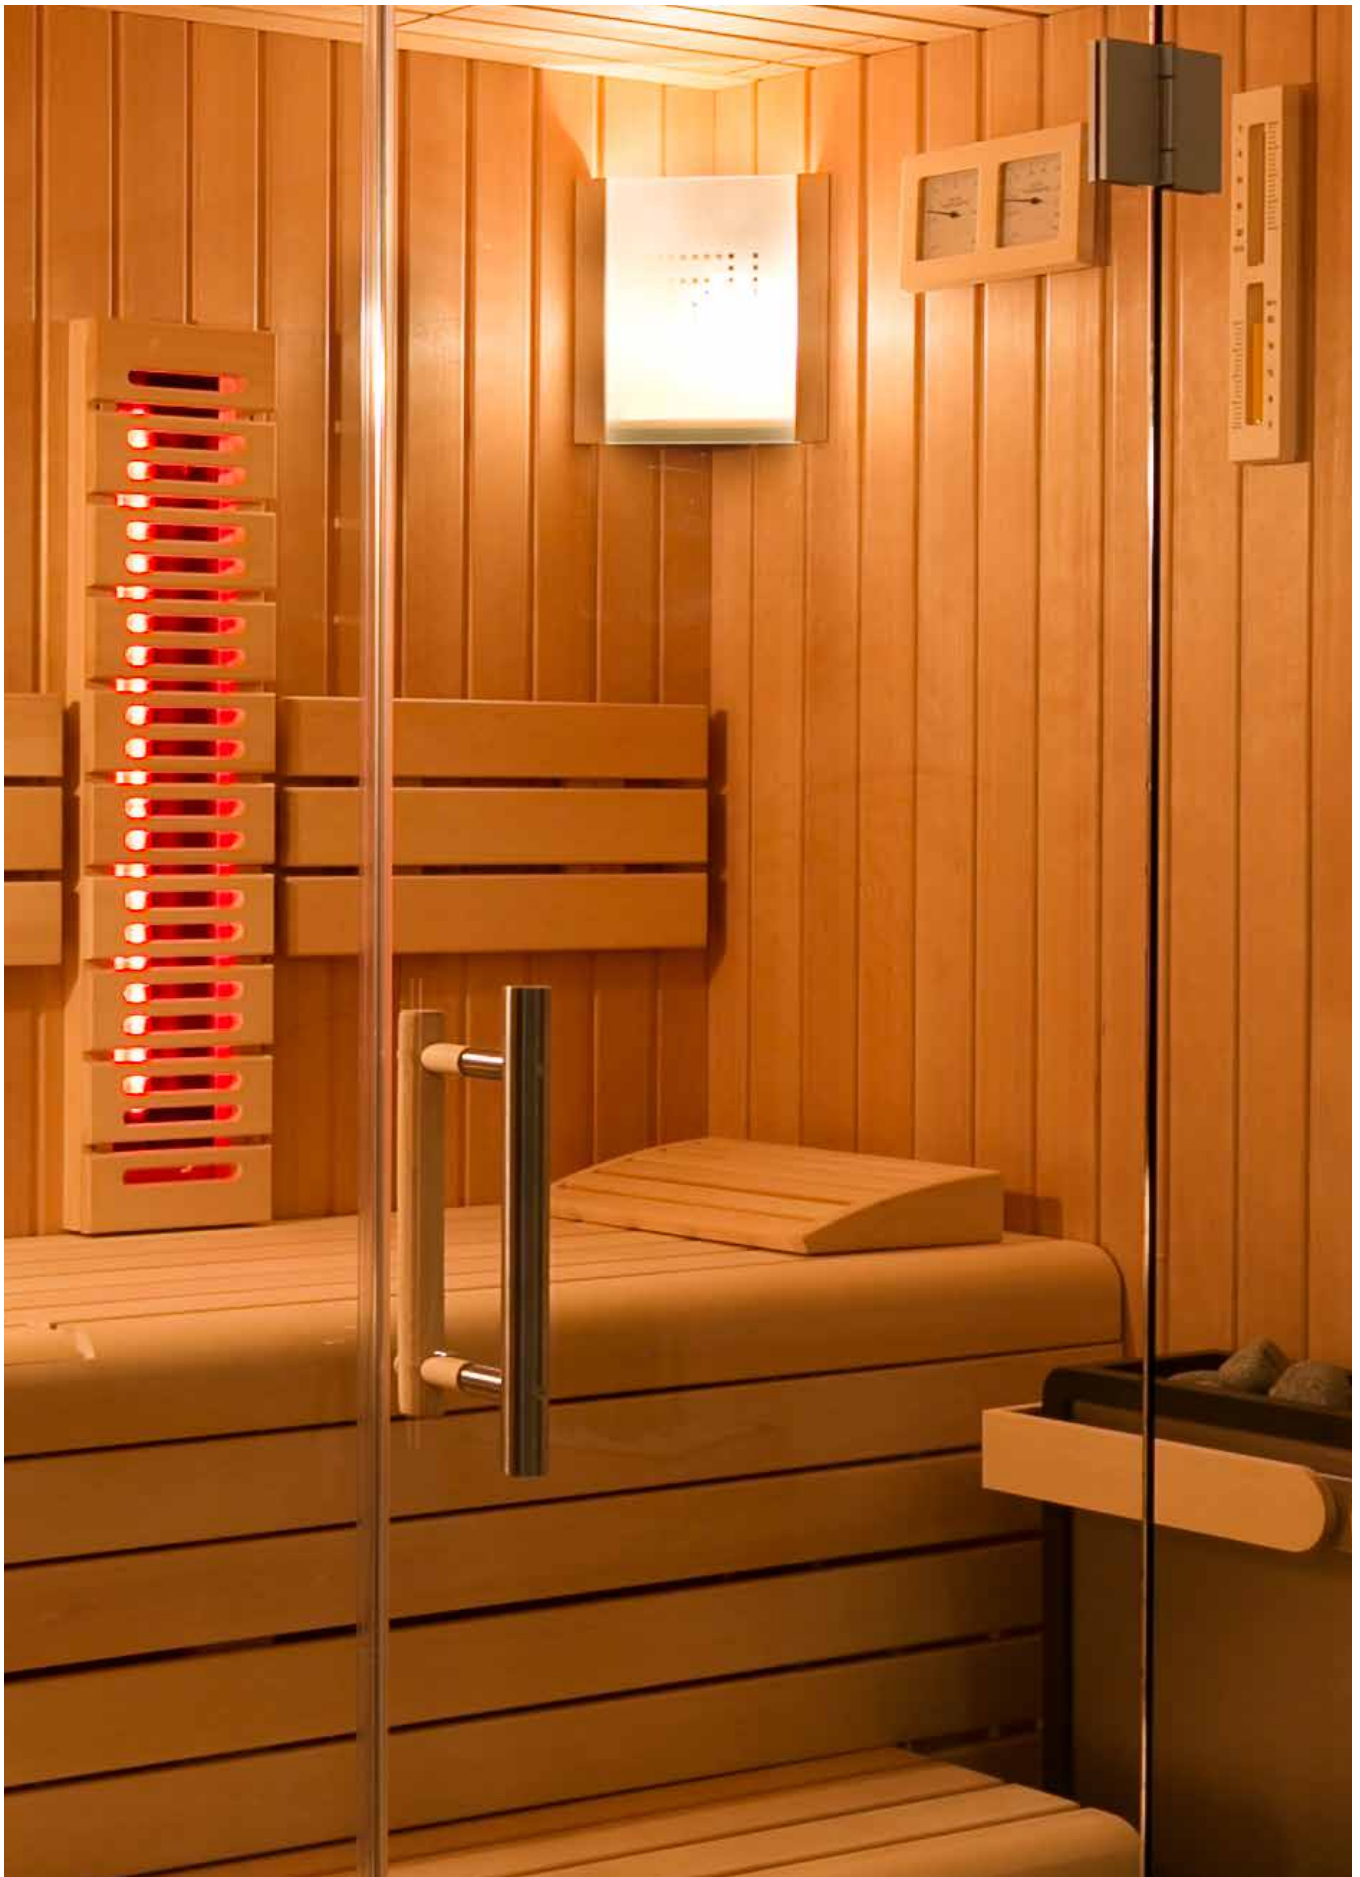

STEAM

SENTIOTEC