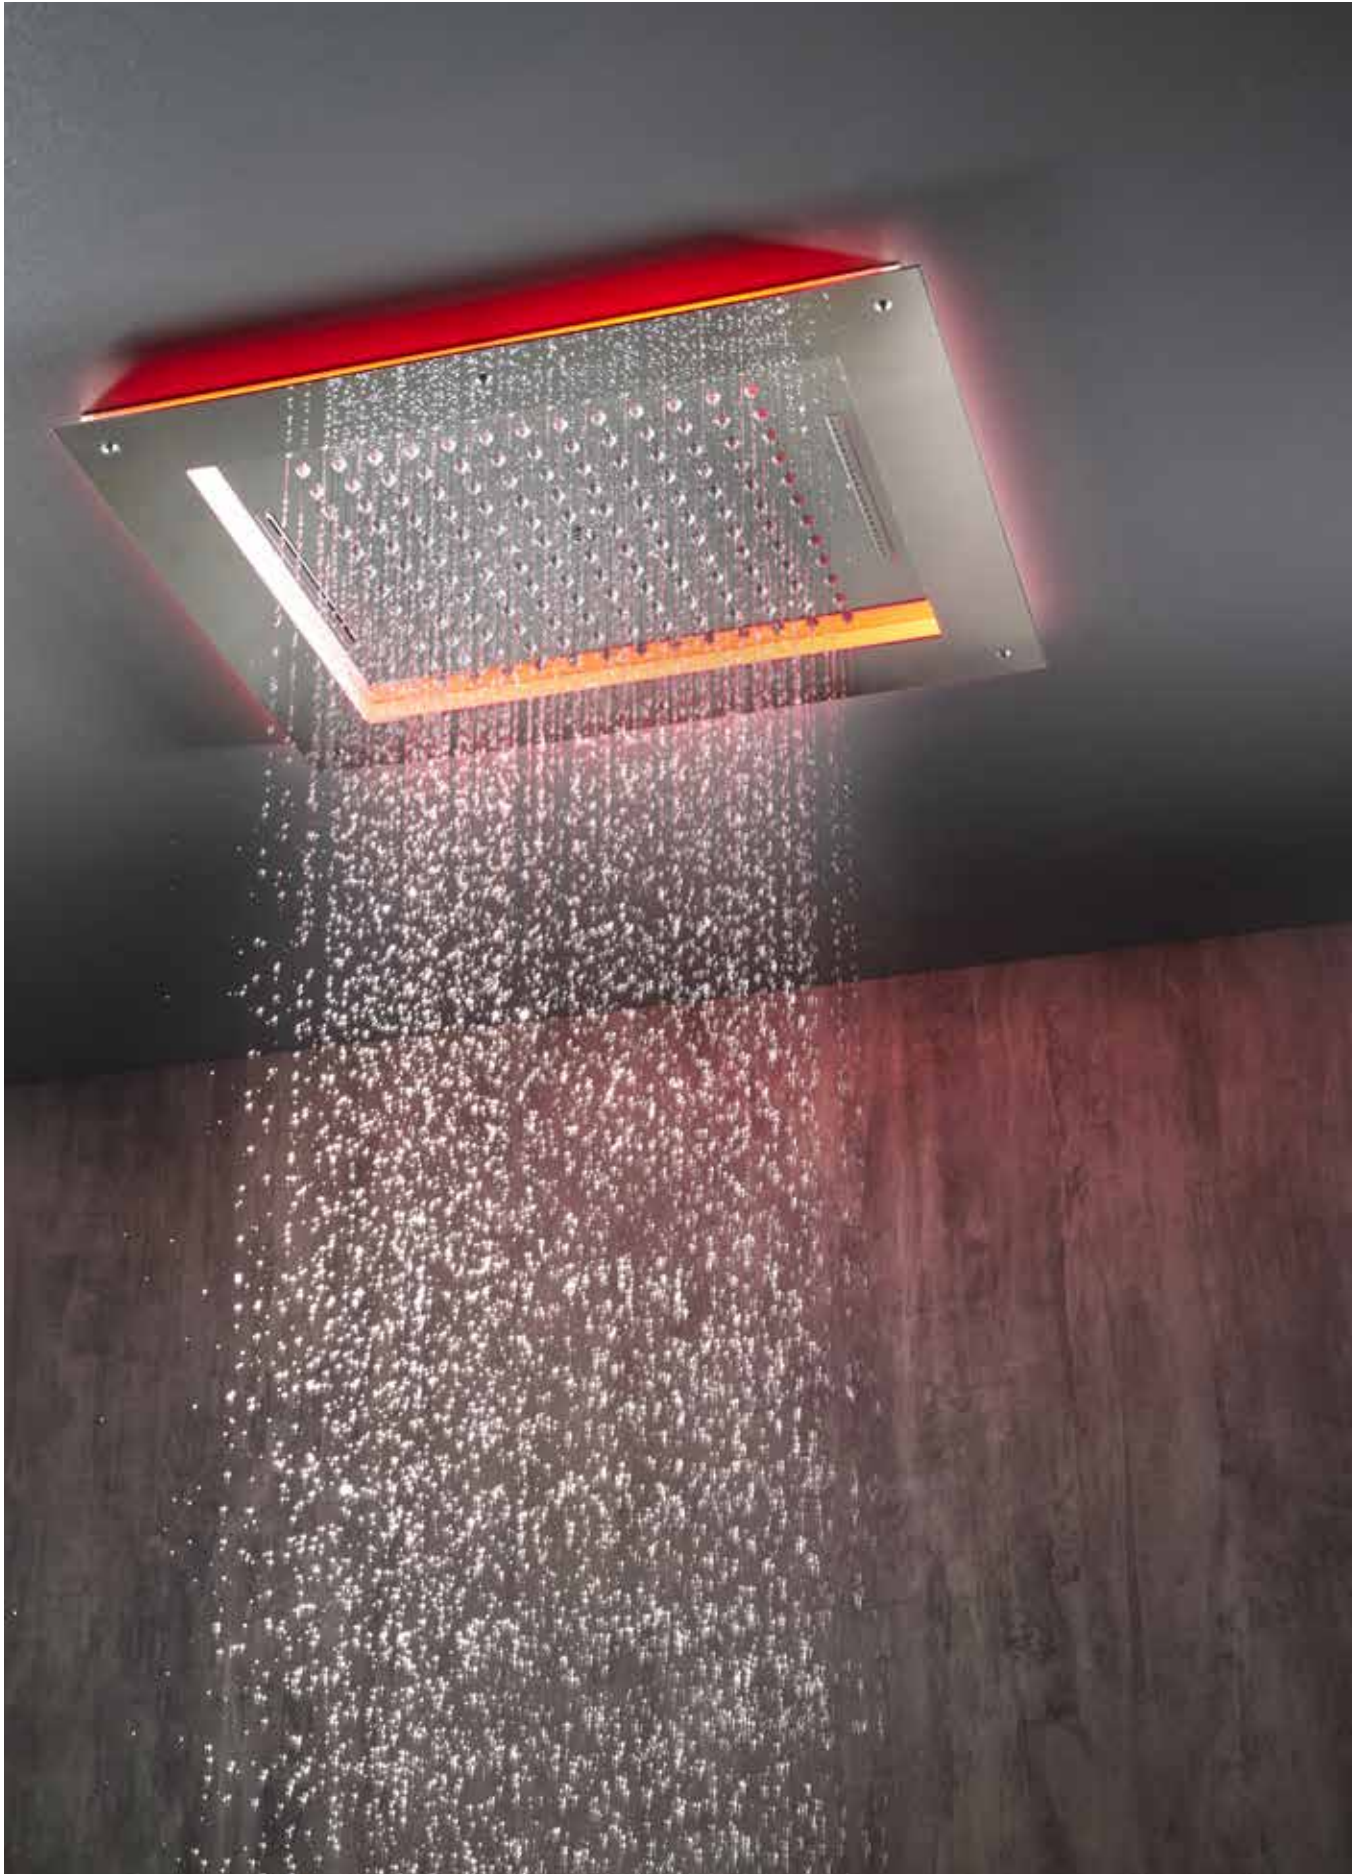

FINISHES:

Frame Multifunction

4 Function Shower Head
 Cascade, Waterfall, Rain, Kneipp
 with RGB Light
 Including Low Voltage Transformer
 Remote Control for Chromotherapy
 with Flexible Water Connection
 For False Ceiling Installation
 600 x 500 mm