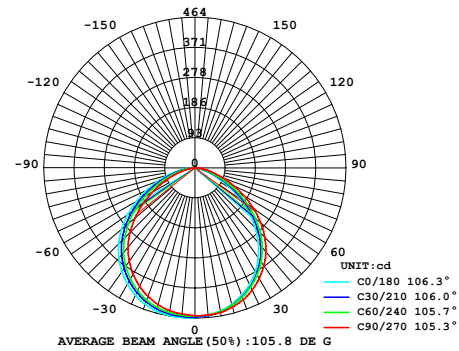

Apollo Mega Floor

Model
SLD-3655MFTE

Material
aluminum, oak

Light Source
LED 17W 2700K CRI90 1210lm

Feature
touch dimmer switch

Weight
8.8kg /19.4lb

Cord
460cm / 181.1"

Color
matt black + copper cap + oak wood tripod
matt black + copper cap + black wood tripod