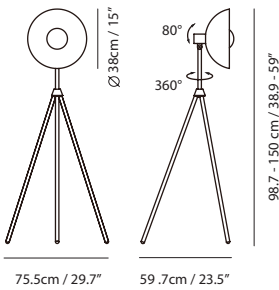

Feature
touch dimmer switch

Weight
8.8kg /19.4lb

Cord
460cm / 181.1"

Color
matt black + copper cap + oak wood tripod
matt black + copper cap + black wood tripod

The simple yet eye-catching APOLLO aims to make a big impression in any space. The oversize shade embraces and reflects light at the same time, preventing the light from being visible and causing glare. Available in two sizes, the mega floor version comes with wooden tripods (in two colors), while the standard version comes with steel tripod in black. Both versions come equip with touch-dimmer controls (located behind the shade), allowing users to enjoy flexible modes similar to the idiosyncrasies found in natural light.

By Chen, Chao Cheng 陳昭成

matt black + copper cap + black steel tripod

Apollo Floor

Model
SLD-3638MFTE

Material
aluminum, steel

Light Source
LED 13W 2700K CRI90 1105lm

Feature
touch dimmer switch

Weight
6.5kg / 14.4lb

Cord
330cm / 129.9"

Color
matt black + copper cap + black steel tripod