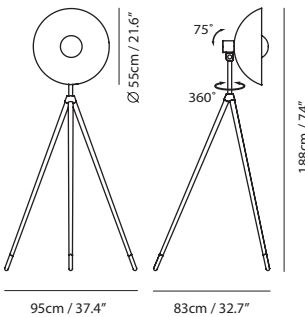

By Chen, Chao Cheng 陳昭成

matt black + copper cap + oak wood tripod

matt black + copper cap + black wood tripod

Apollo Mega Floor

Model
SLD-3655MFTE

Material
aluminum, oak

Light Source
LED 17W 2700K CRI90 1210lm

Feature
touch dimmer switch

Weight
8.8kg /19.4lb

Cord
460cm / 181.1"

Color
matt black + copper cap + oak wood tripod
matt black + copper cap + black wood tripod

The simple yet eye-catching APOLLO aims to make a big impression in any space. The oversize shade embraces and reflects light at the same time, preventing the light from being visible and causing glare. Available in two sizes, the mega floor version comes with wooden tripods (in two colors), while the standard version comes with steel tripod in black. Both versions come equip with touch-dimmer controls (located behind the shade), allowing users to enjoy flexible modes similar to the idiosyncrasies found in natural light.

By Chen, Chao Cheng 陳昭成

matt black + copper cap + black steel tripod

Apollo Floor

Model
SLD-3638MFTE

Material
aluminum, steel

Light Source
LED 13W 2700K CRI90 1105lm

Feature
touch dimmer switch

Weight
6.5kg / 14.4lb

Cord
330cm / 129.9"

Color
matt black + copper cap + black steel tripod