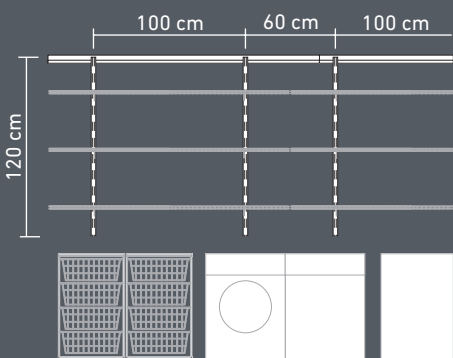

# WALK-IN

WALLFIX

TRACKFIX

CLAMP

HANG

CAP

WALL

The Shelving Shop is at  
Unit 7, 7 Jubilee Avenue,  
Warriewood NSW 2102