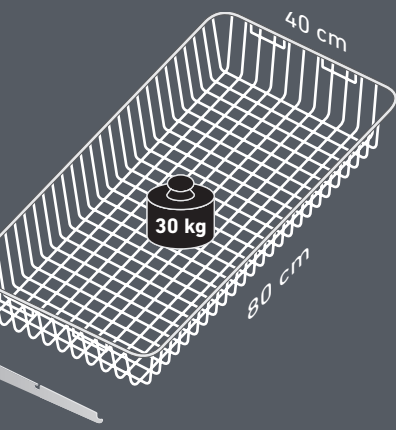

# WALK-IN

WALLFIX

TRACKFIX

CLAMP

HANG

CAP

WALL

The Shelving Shop is at  
Unit 7, 7 Jubilee Avenue,  
Warriewood NSW 2102