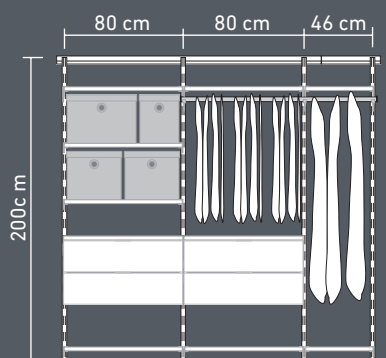

# WALK-IN

WALLFIX

TRACKFIX

CLAMP

HANG

CAP

WALL

The Shelving Shop is at  
Unit 7, 7 Jubilee Avenue,  
Warriewood NSW 2102