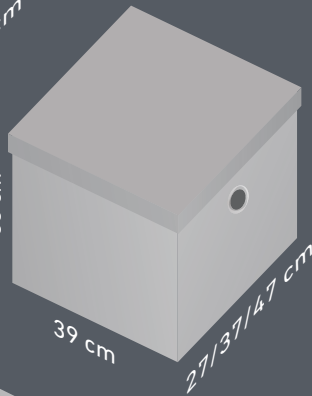

# WALK-IN

WALLFIX

TRACKFIX

CLAMP

HANG

CAP

WALL

The Shelving Shop is at  
Unit 7, 7 Jubilee Avenue,  
Warriewood NSW 2102