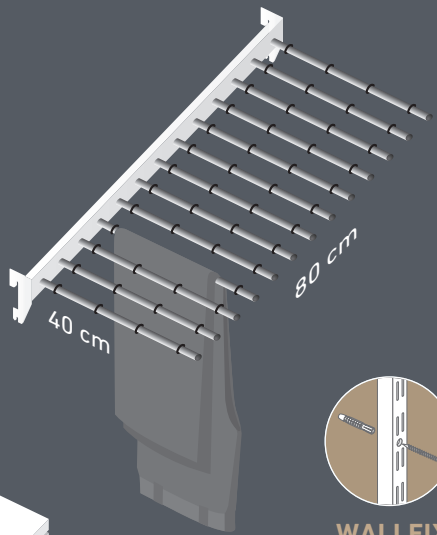

# WALK-IN

WALLFIX

TRACKFIX

CLAMP

HANG

CAP

WALL

The Shelving Shop is at  
Unit 7, 7 Jubilee Avenue,  
Warriewood NSW 2102