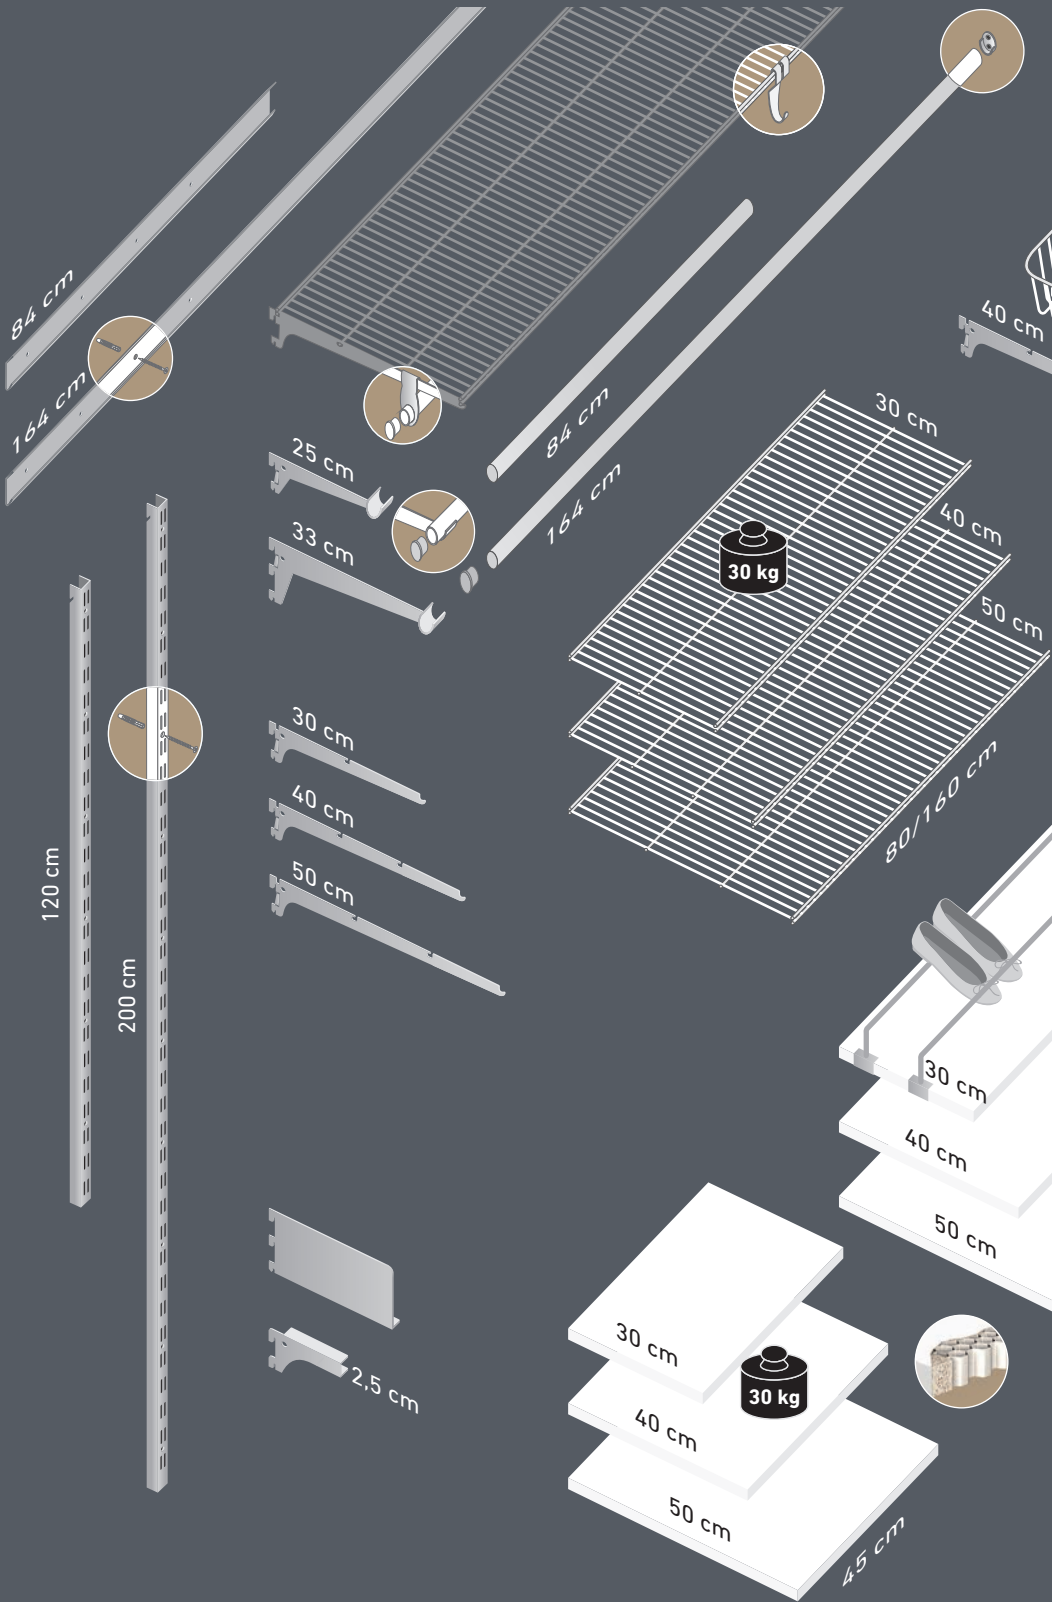

# WALK-IN

# WALK-IN

WALLFIX

TRACKFIX

CLAMP

HANG

CAP

WALL

The Shelving Shop is at  
Unit 7, 7 Jubilee Avenue,  
Warriewood NSW 2102

Our shop & showroom is  
open Monday to Friday,  
8.30am to 4.30pm.  
Phone 02 9997 6810.