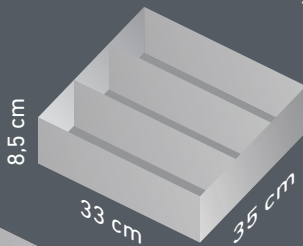

# WALK-IN

WALLFIX

TRACKFIX

CLAMP

HANG

CAP

WALL

The Shelving Shop is at  
Unit 7, 7 Jubilee Avenue,  
Warriewood NSW 2102