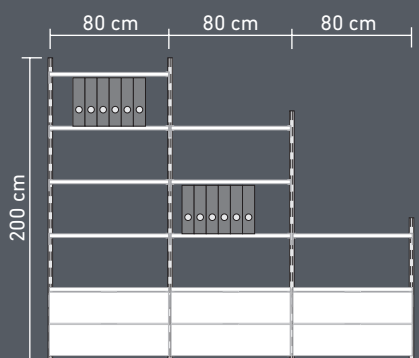

# WALK-IN

WALLFIX

TRACKFIX

CLAMP

HANG

CAP

WALL

The Shelving Shop is at  
Unit 7, 7 Jubilee Avenue,  
Warriewood NSW 2102