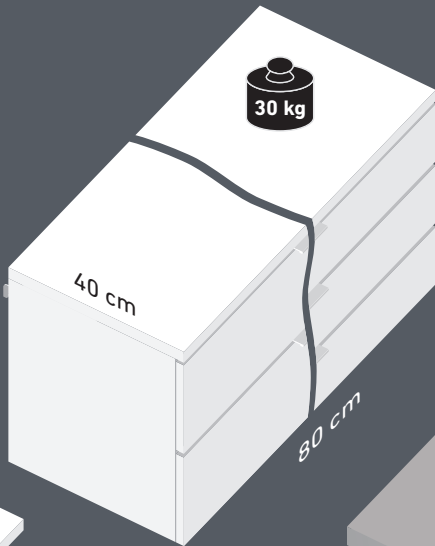

# WALK-IN

WALLFIX

TRACKFIX

CLAMP

HANG

CAP

WALL

The Shelving Shop is at  
Unit 7, 7 Jubilee Avenue,  
Warriewood NSW 2102