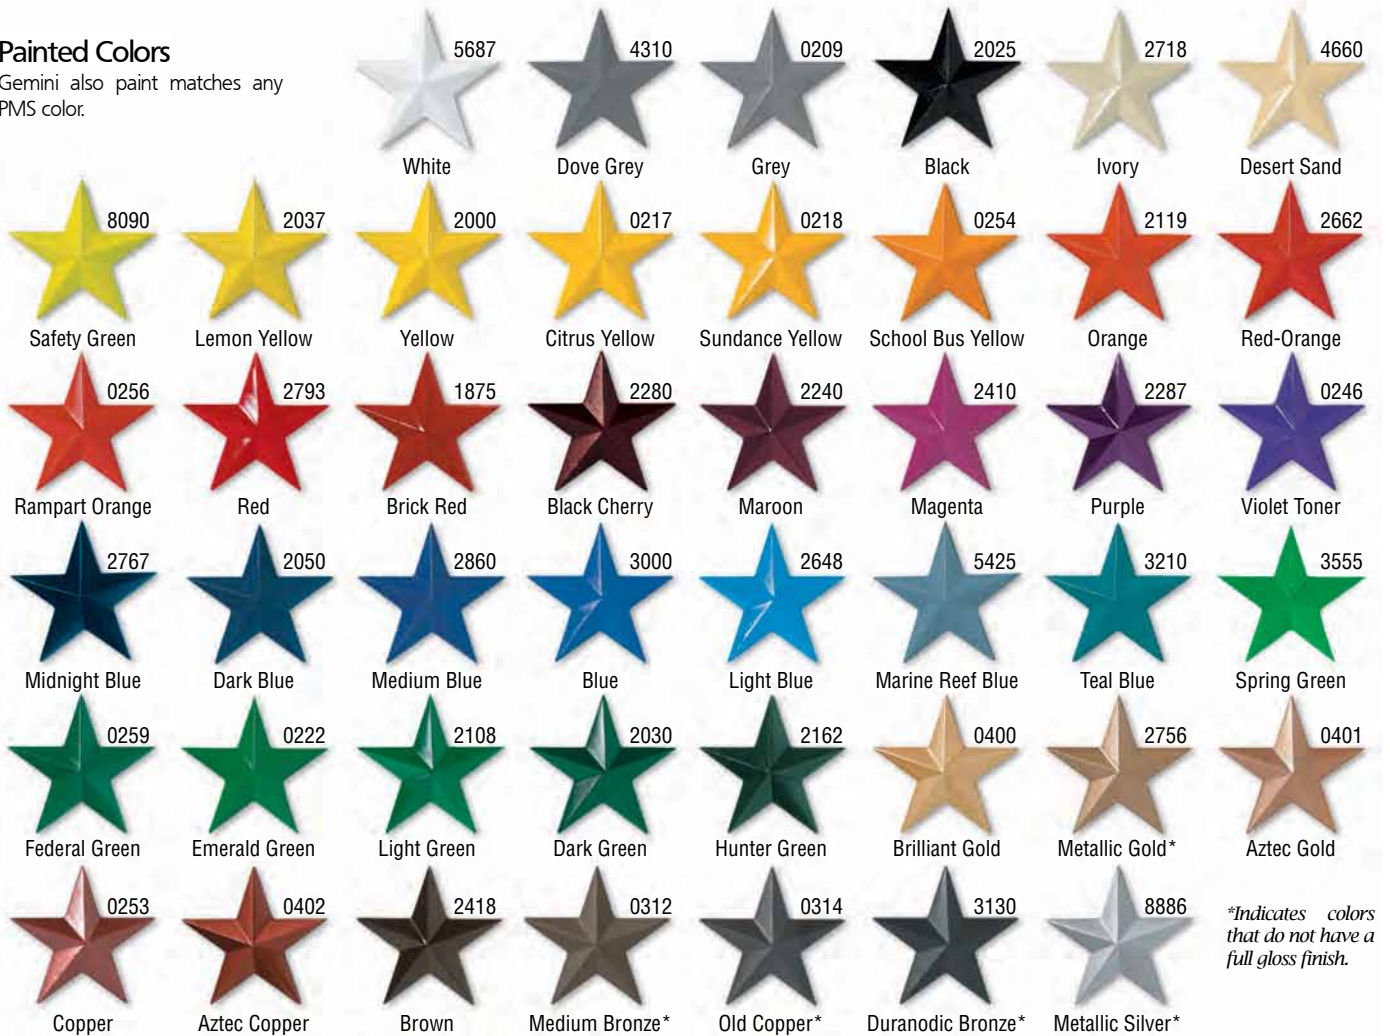

Gemini Standard Styles

The styles listed below are just a sampling of Gemini's capabilities. Custom styles are also available.

AMERICANA BOLD ▲
Antique Olive ●
Architectural ▲●■
ARIAL ▲
Arial Bold ▲●
Avant Garde Medium ▲●
AVANT EXTRA BOLD ▲
BARNUM ●
CLASSIC BARNUM ●
Bauhaus ●
Benguat ●
BODONI CONDENSED ▲
Bodoni Italic ●
BROADWAY ▲
Brush Script ●
Casual Italic Script ●
CASLON ADBOLD ●
Century Bold Condensed ●
CENTURY SCHOOLBOOK BOLD ●
CLARENDON MEDIUM ▲
Clarendon Fortune Bold ▲●
CLARION ●
Clearview One-Bold ●
Comic Sans Bold ●
Commercial Script ●
Consort ●
CONSORT ROUND ●
Consort Condensed ●
COPPERPLATE ▲●
COOPER BLACK ITALIC ●
Cooper Black ●
COUNTRY GOTHIC ●
CRAW CLARENDON CONDENSED ▲
EUROSTYLE BOLD ●
EUROSTYLE BOLD EXT. ▲
EUROSTYLE BOLD EXT. ITALIC ●
FRIZ QUADRATA ▲●
FRUTIGER 65 ●
Futura ▲●
Futura Condensed ▲●
Futura Bold ▲●
FUTURA EXTRA BOLD ITALIC ●
Futura Round ●
Gil Sans Bold ●
Garamond Bold Italic ▲●
GARAMOND BOLD ▲
Garamond Bold Round ●
GARAMOND REGULAR ▲
GEMCO ●

Typical Sizes

▲ Cast - 4", 6", 8", 10", 12", 15", 18" ● Formed - 4", 6", 9", 10", 12", 15", 18", 24", 30" ■ Minnesota - 4", 6", 8", 10", 12", 15", 18"

Gemini Standard Colors

Due to limitations in the printing process, printed colors can vary from actual colors. For an exact match of any color shown here, ask for a free color sample.

Plastic Colors

Painted Colors

Gemini also paint matches any PMS color.

**Indicates colors that do not have a full gloss finish.*

Dedicated to providing superior quality and fast
turn-around through cutting edge technology