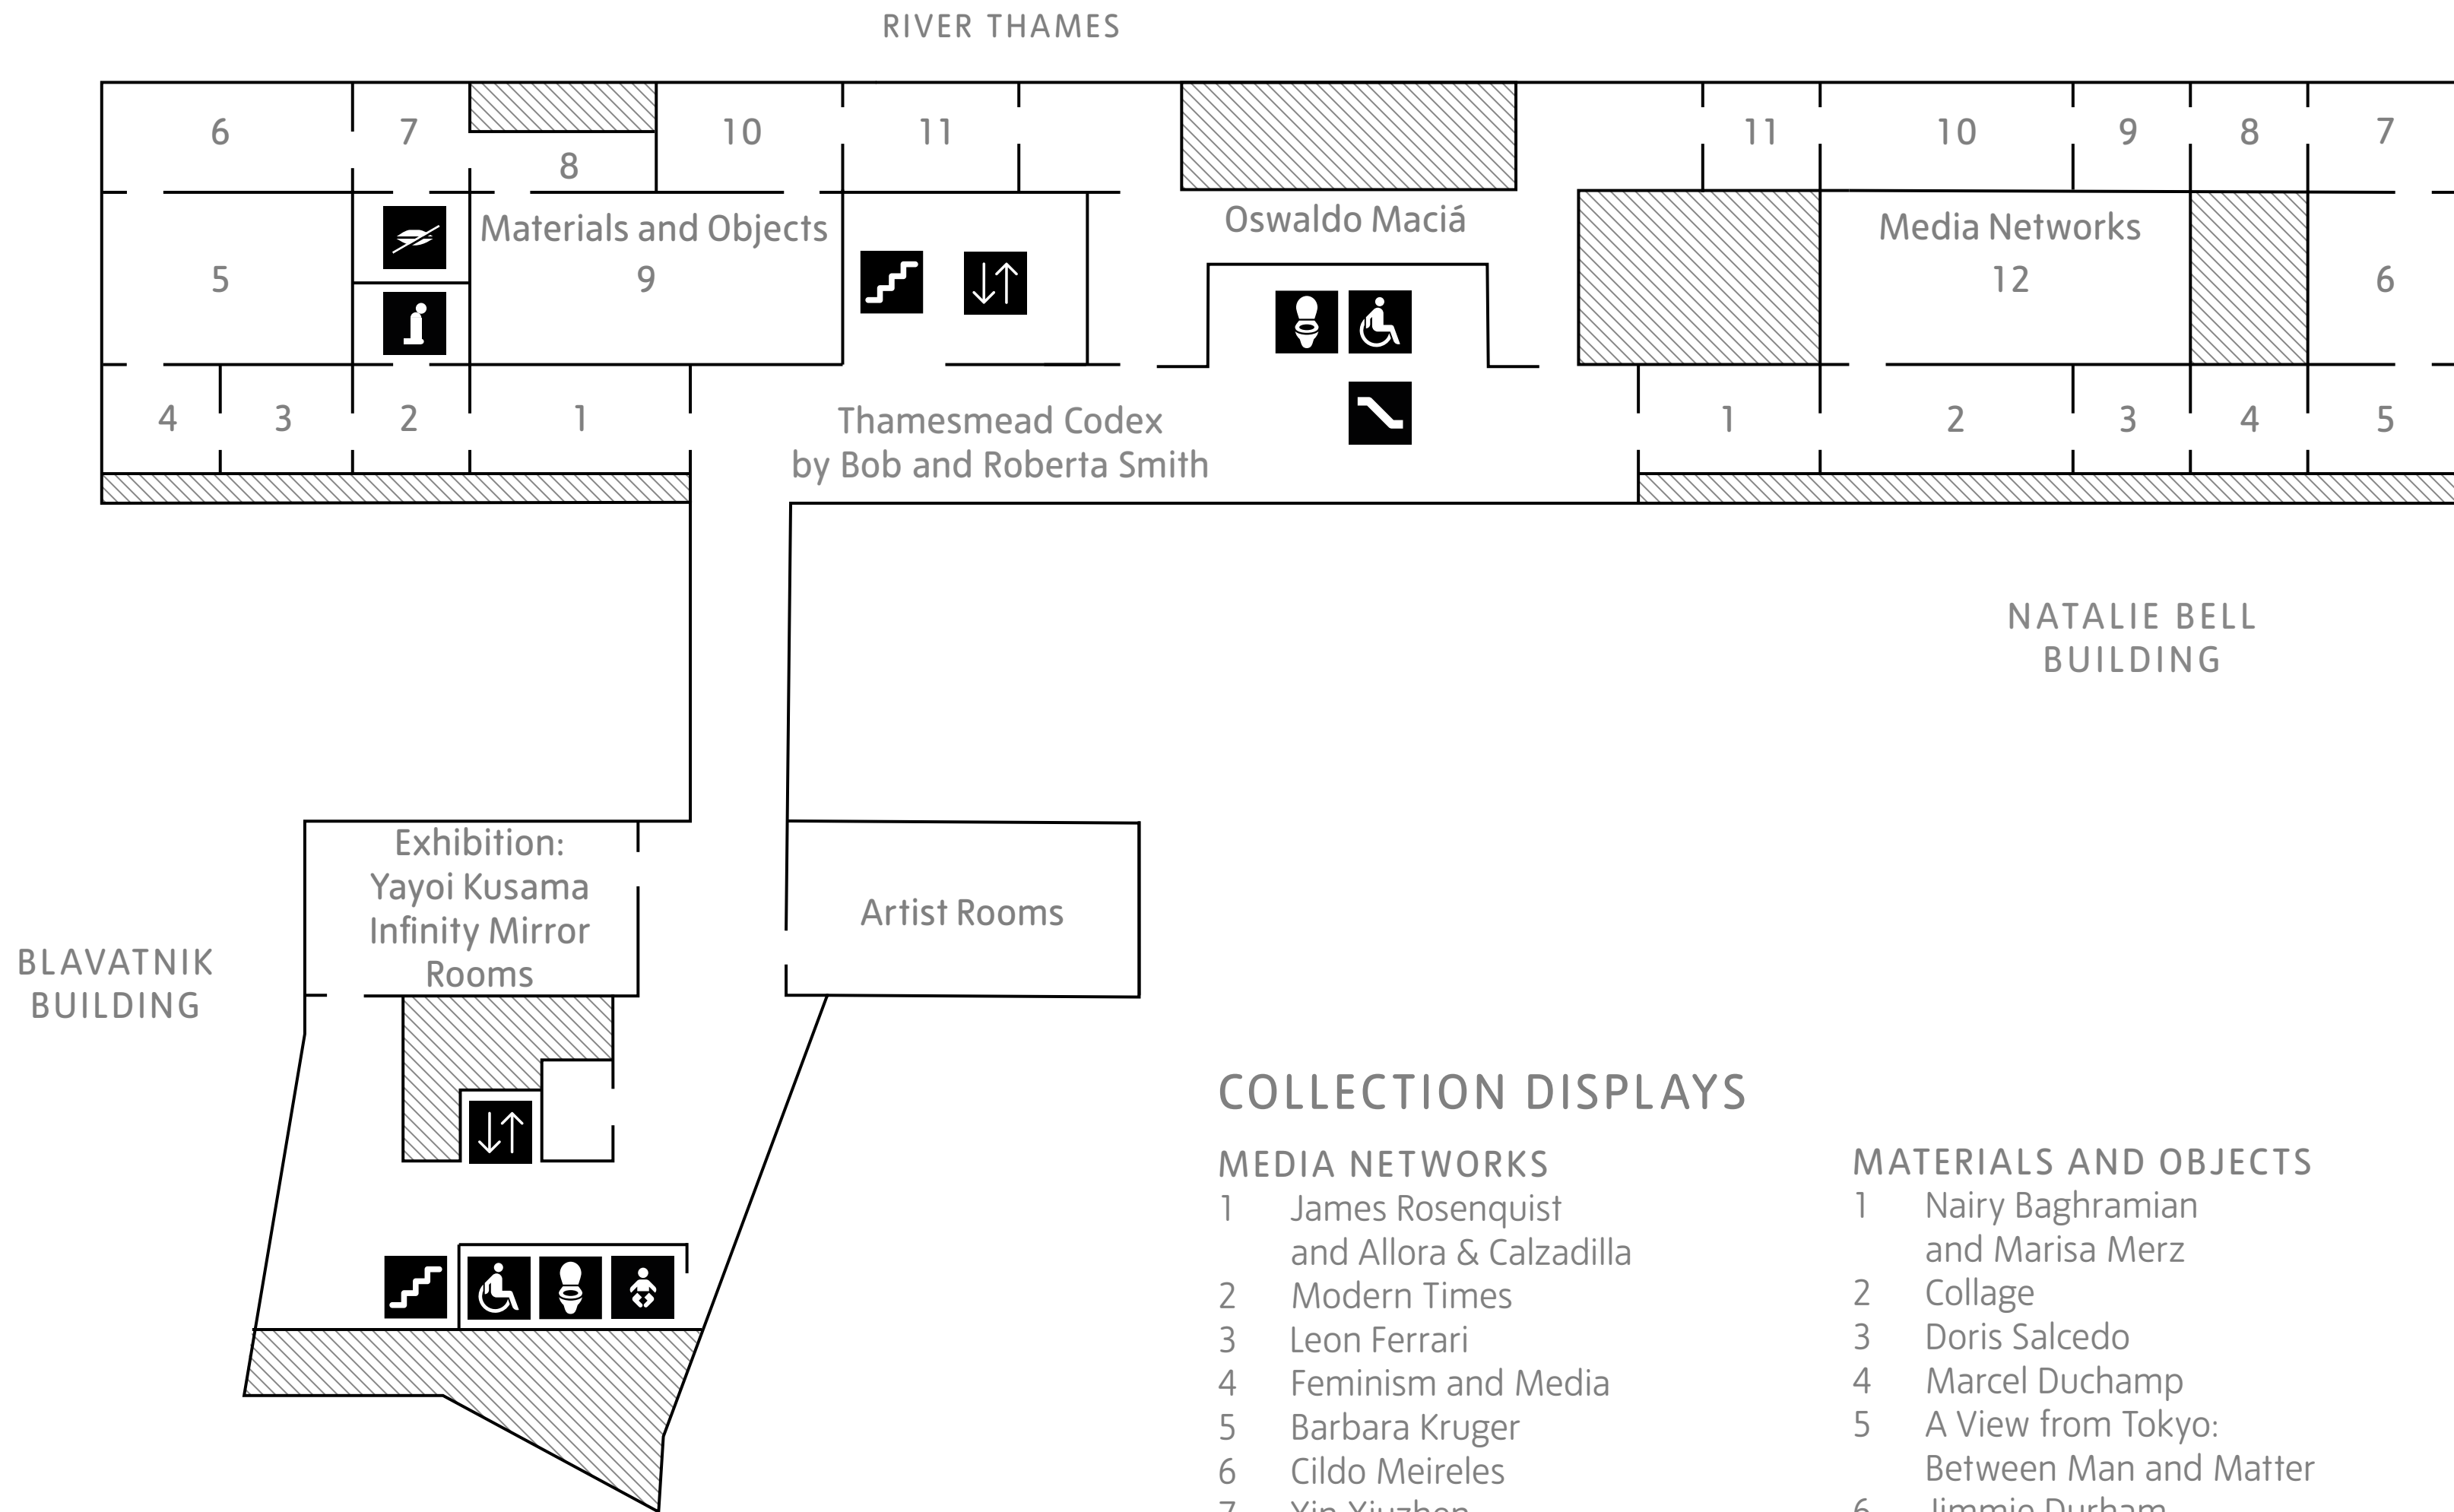

TATE MODERN MAP

COLLECTION DISPLAYS

MEDIA NETWORKS

- 1 James Rosenquist and Allora & Calzadilla
- 2 Modern Times
- 3 Leon Ferrari
- 4 Feminism and Media
- 5 Barbara Kruger
- 6 Cildo Meireles
- 7 Yin Xiuzhen
- 8 CAMP
- 9 A View from Buenos Aires: Systems and Communication
- 10 Young-Hae Chang Heavy Industries
- 11 Painting and Mass Media
- 12 Beyond Pop

OSWALDO MACIÁ

MATERIALS AND OBJECTS

- 1 Nairy Baghramian and Marisa Merz
- 2 Collage
- 3 Doris Salcedo
- 4 Marcel Duchamp
- 5 A View from Tokyo: Between Man and Matter
- 6 Jimmie Durham
- 7 Patricia Belli
- 8 Sol LeWitt
- 9 Haegue Yang
- 10 Mark Dion
- 11 Sarah Sze

ARTIST ROOMS

Phyllida Barlow

EXHIBITION

YAYOI KUSAMA:
INFINITY MIRROR ROOMS
Exhibition tickets required

Key

- Lifts
- Stairs
- Escalator
- Baby change
- Toilets
- Accessible toilets
- Quiet room
- Multi-faith room

4