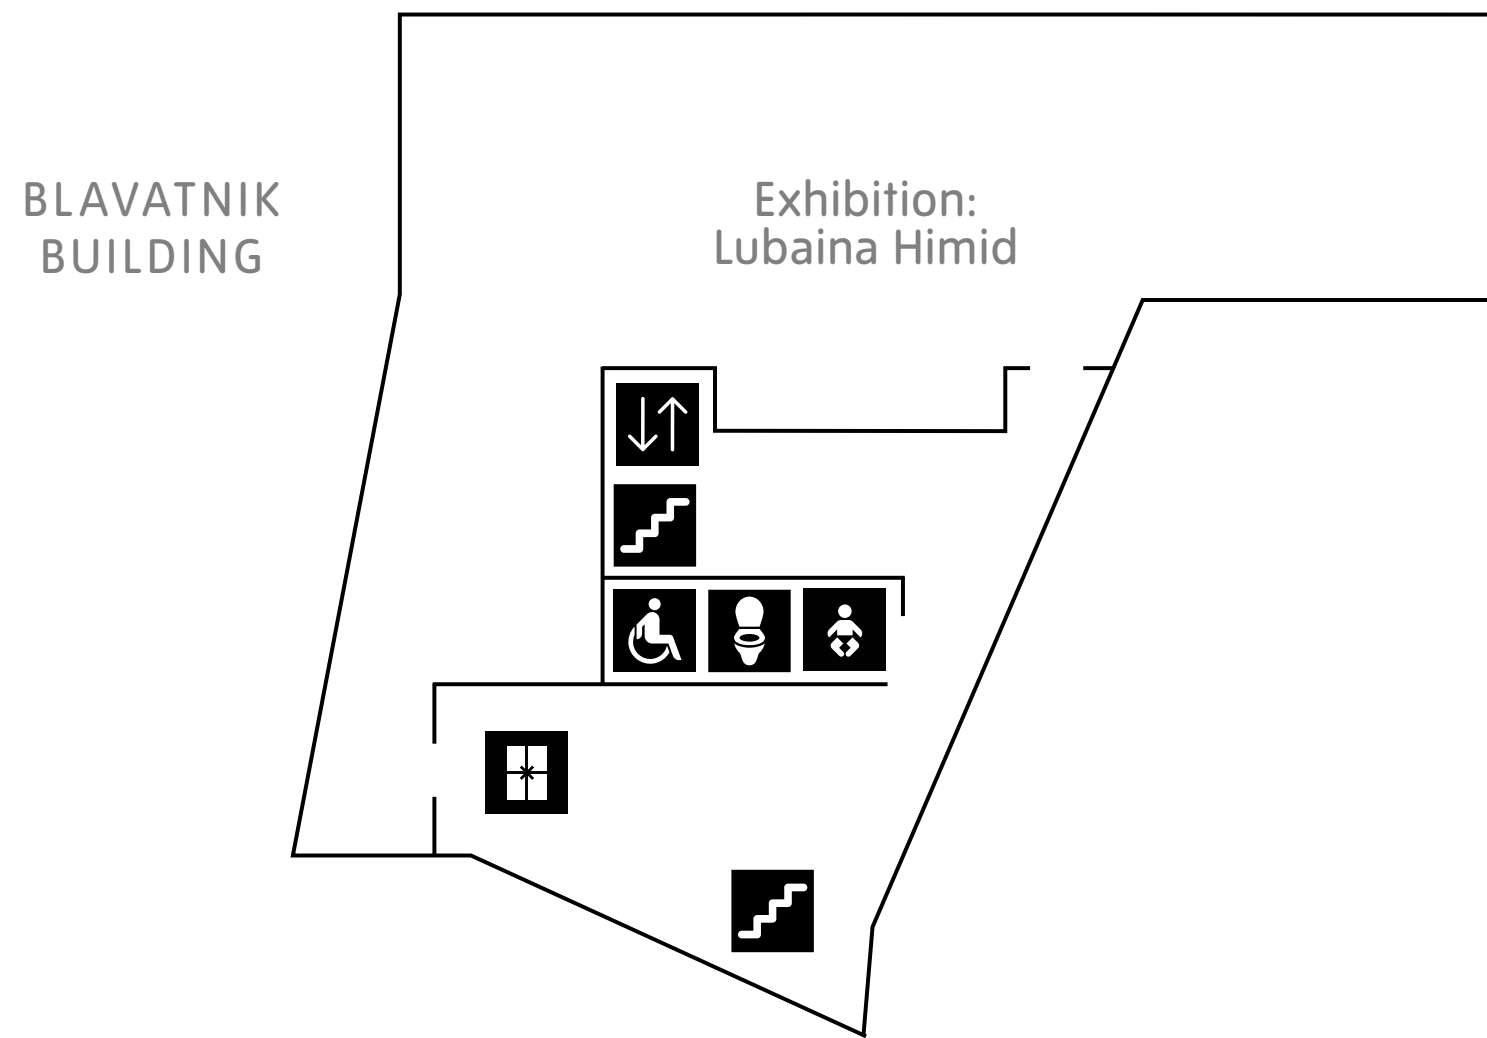

TATE MODERN MAP

Key

-  Tickets
-  Step-free
-  Escalator
-  Cloakroom, lockers
-  Shop
-  Café
-  Restaurant
-  Quiet room
-  Multi-faith room
-  Baby change
-  Toilets
-  Accessible toilets
-  Changing Places toilet

TATE MODERN MAP

RIVER THAMES

Key

-  Tickets
-  Lifts
-  Step-free
-  Stairs
-  Escalator
-  Cloakroom, lockers
-  Baby change
-  Toilets
-  Accessible toilets
-  Changing Places toilet

0

TATE MODERN MAP

COLLECTION DISPLAYS