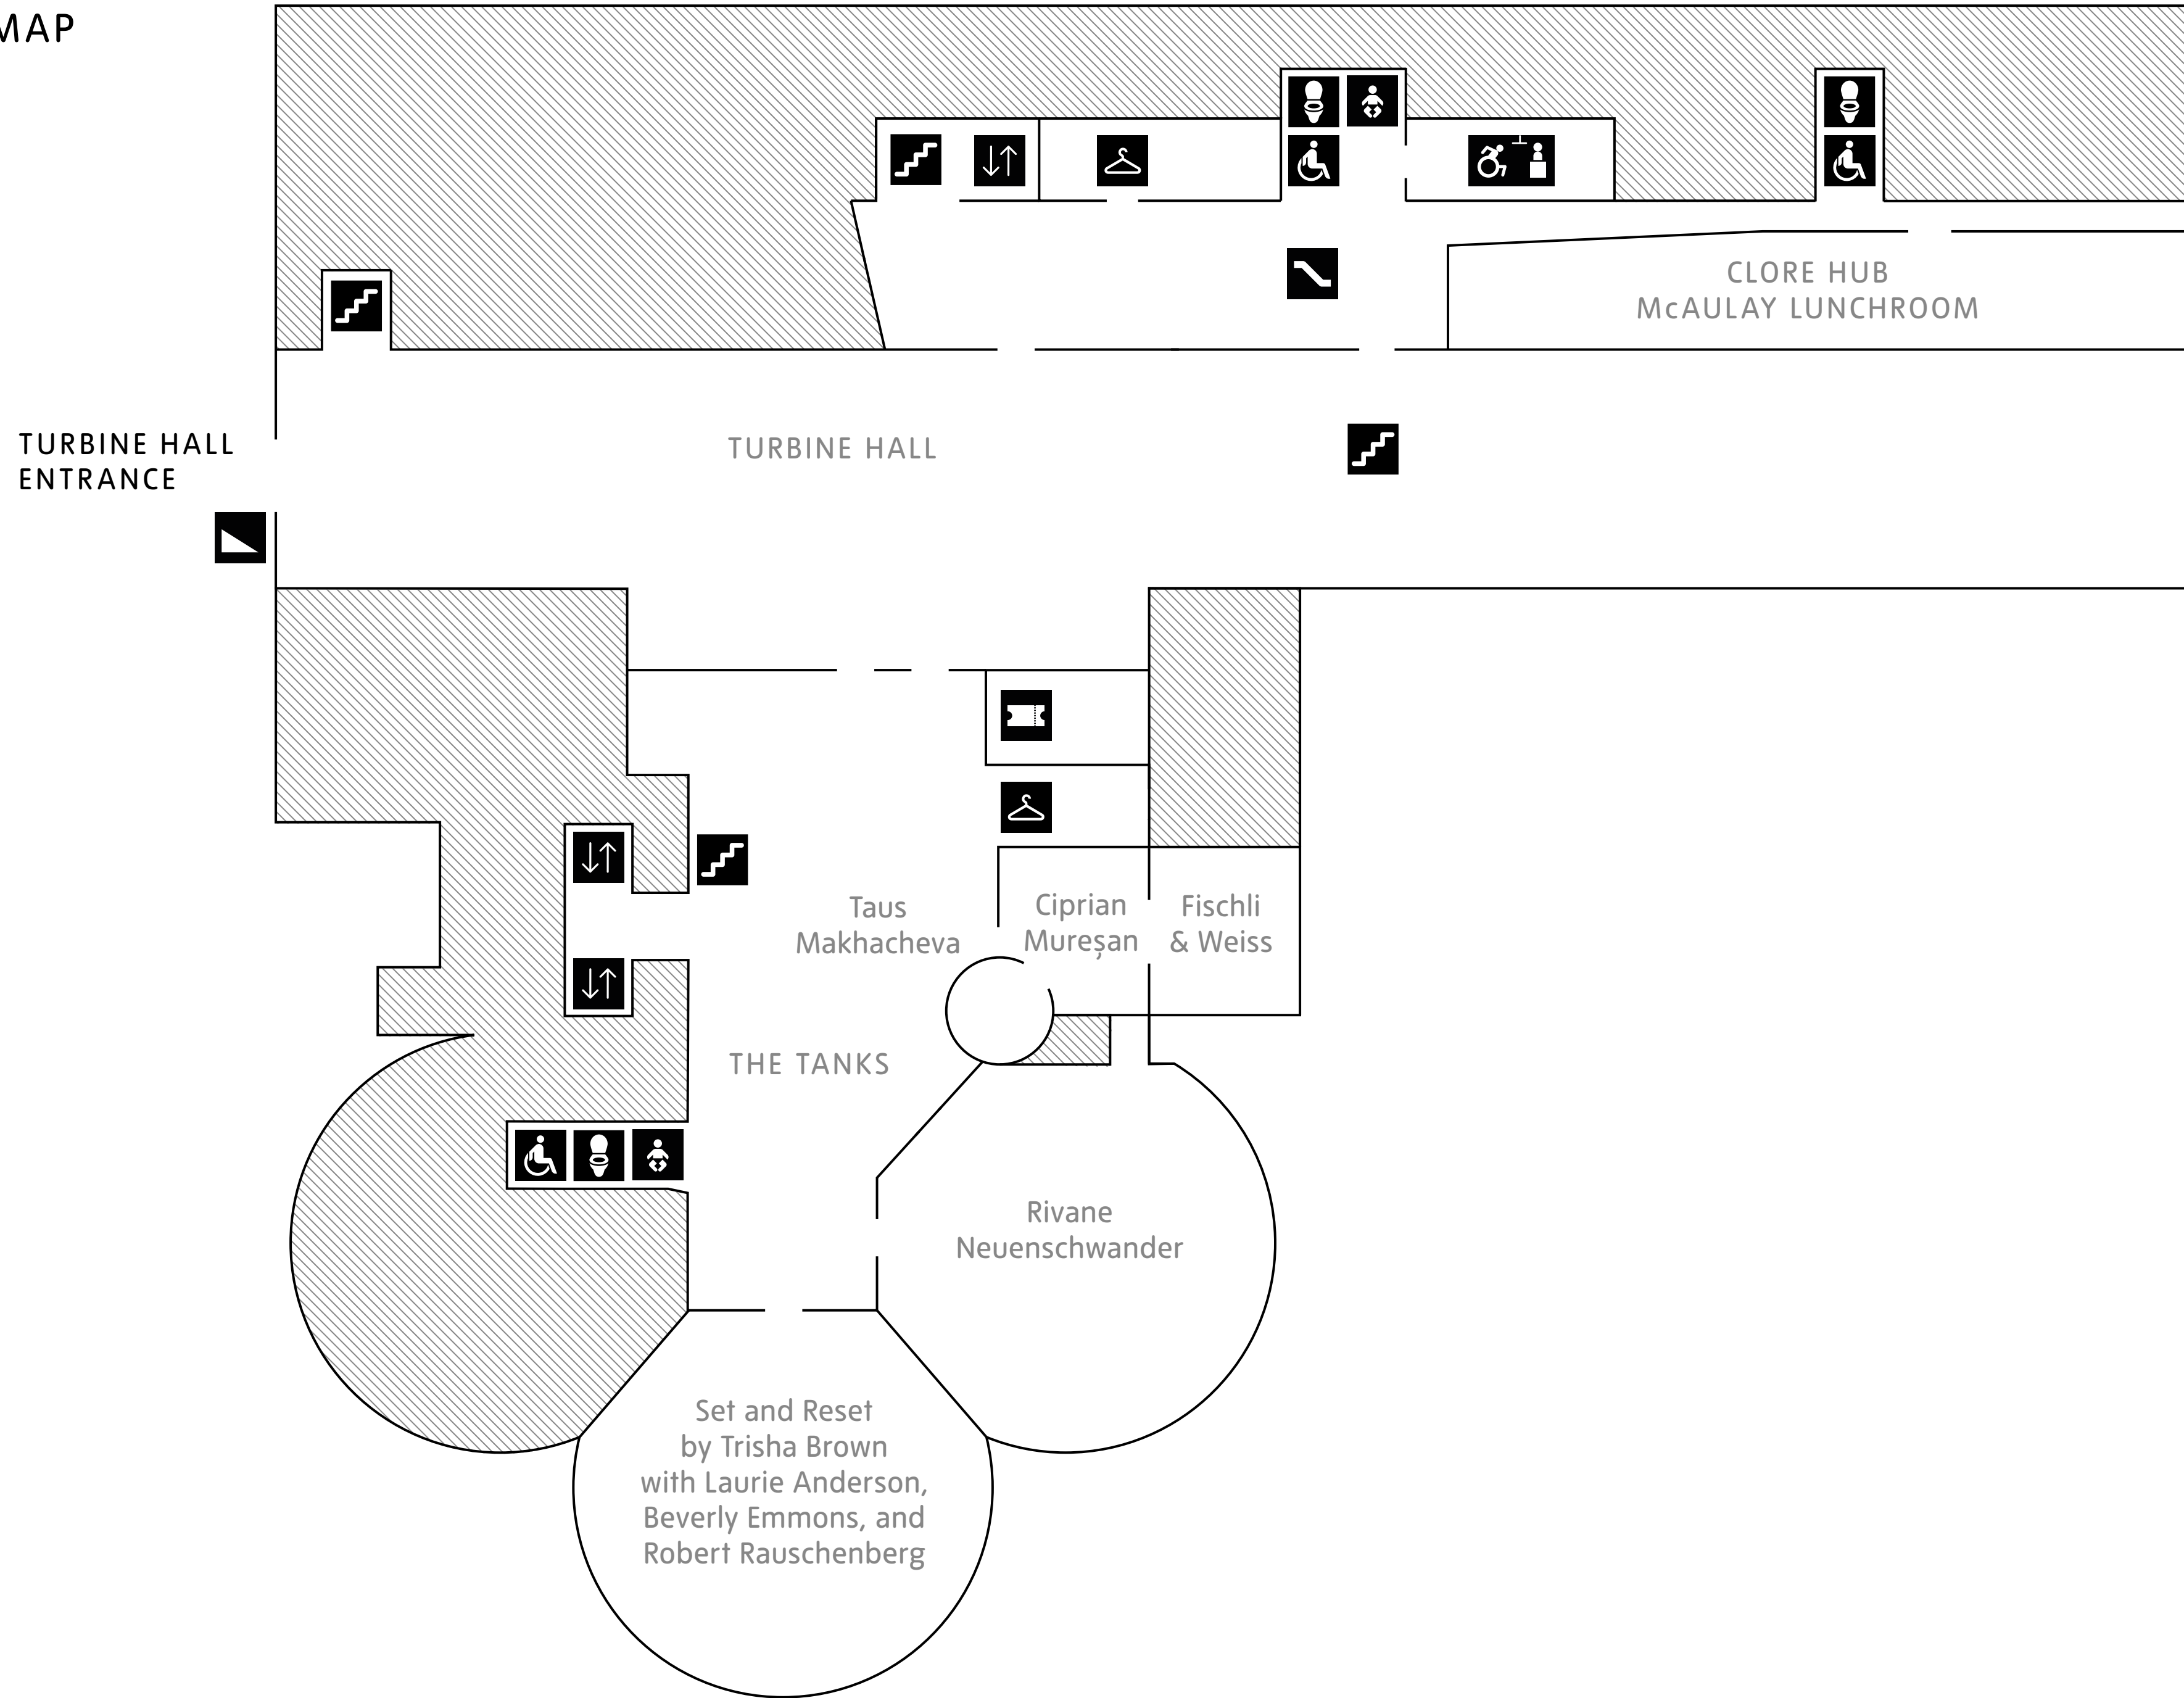

TATE MODERN MAP

Key

-  Tickets
-  Step-free
-  Escalator
-  Cloakroom, lockers
-  Shop
-  Café
-  Restaurant
-  Quiet room
-  Multi-faith room
-  Baby change
-  Toilets
-  Accessible toilets
-  Changing Places toilet

TATE MODERN MAP

RIVER THAMES

Key

-  Tickets
-  Lifts
-  Step-free
-  Stairs
-  Escalator
-  Cloakroom, lockers
-  Baby change
-  Toilets
-  Accessible toilets
-  Changing Places toilet

0

TATE MODERN MAP

COLLECTION DISPLAYS

IN THE STUDIO

- 1 Agnes Martin and Lenore Tawney
- 2 Studio Practice
- 3 Mohan Samant
- 4 Explore *In the Studio*
- 5 International Surrealism
- 6 The Disappearing Figure: Art after Catastrophe
- 7 Painting with White
- 8 Artist Rooms: Agnes Martin
- 9 Pat Steir
- 10 Cy Twombly
- 11 Gerhard Richter
- 12 A View from Zagreb: Op and Kinetic Art
- 13 Infinite Geometry

EXHIBITION

LUBAINA HIMID
Exhibition tickets required

Key

- Lifts
- Stairs
- Escalator
- Shop
- Baby change
- Toilets
- Accessible toilets

2

TATE MODERN MAP

NATALIE BELL BUILDING

FREE EXHIBITION