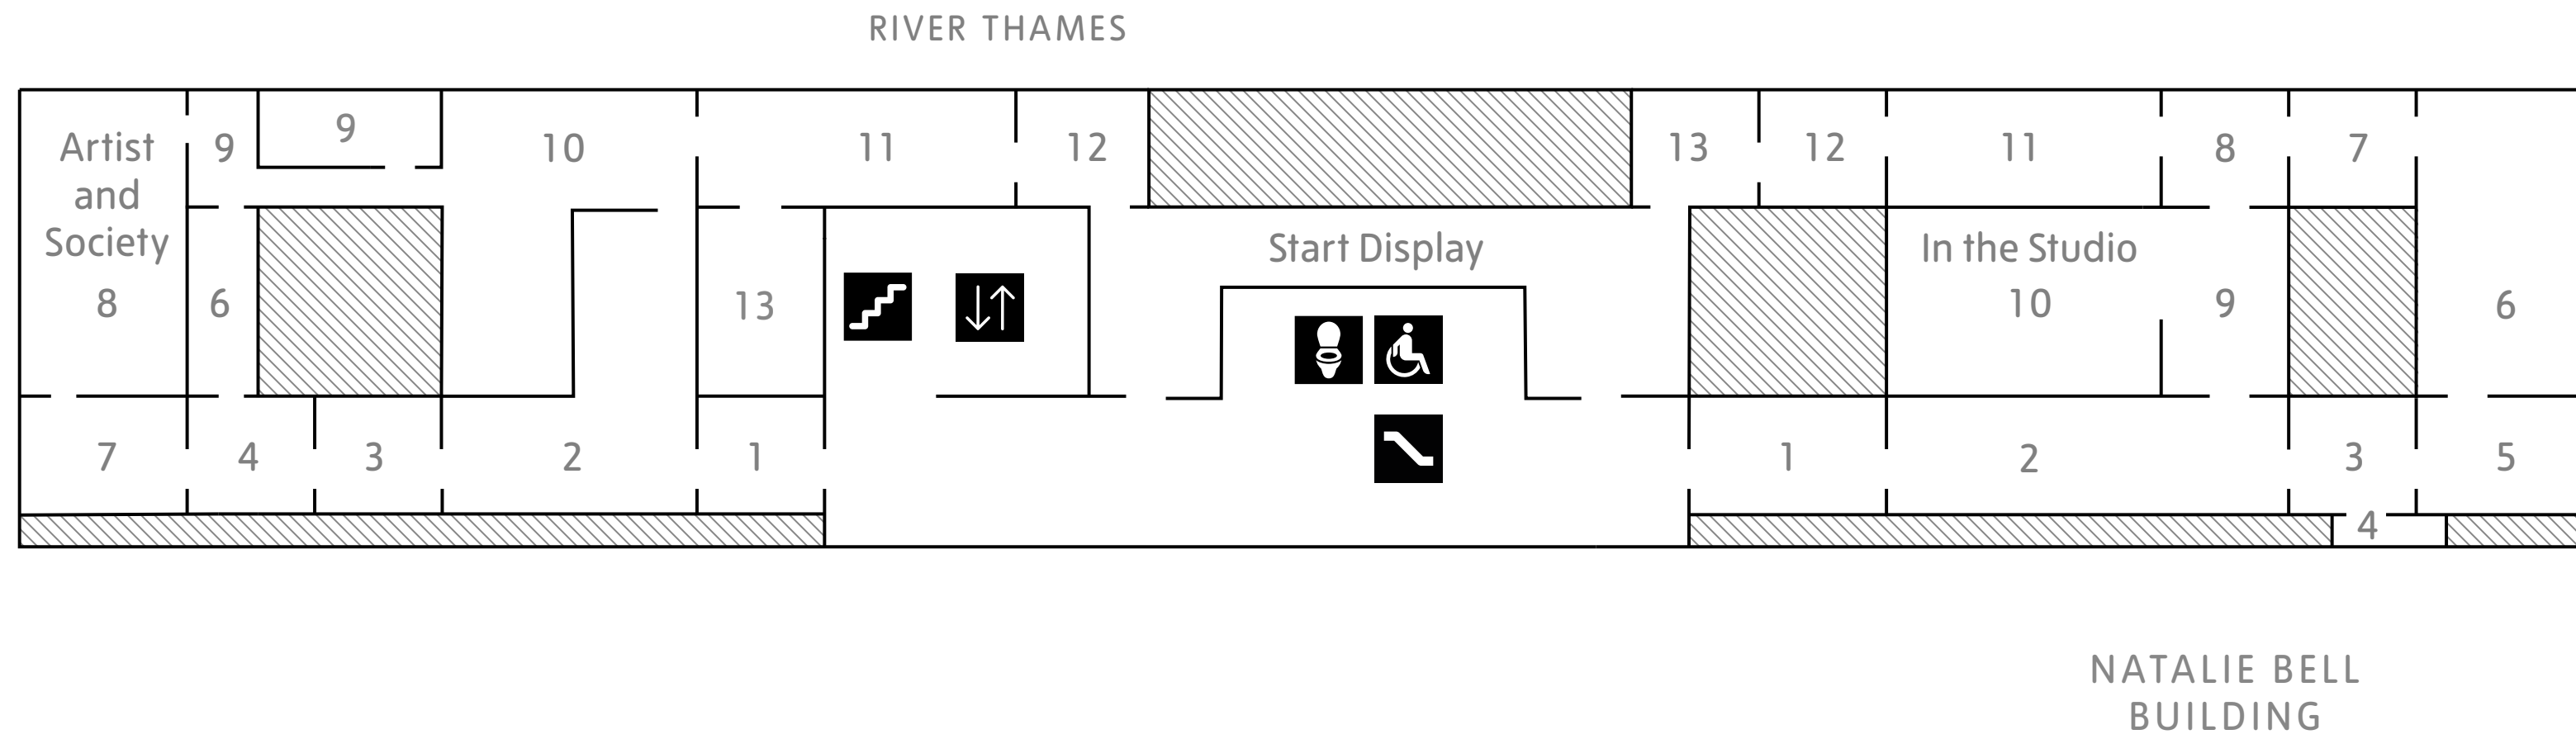

TATE MODERN MAP

RIVER THAMES

Key

-  Tickets
-  Lifts
-  Step-free
-  Stairs
-  Escalator
-  Cloakroom, lockers
-  Baby change
-  Toilets
-  Accessible toilets
-  Changing Places toilet

0

TATE MODERN MAP

COLLECTION DISPLAYS