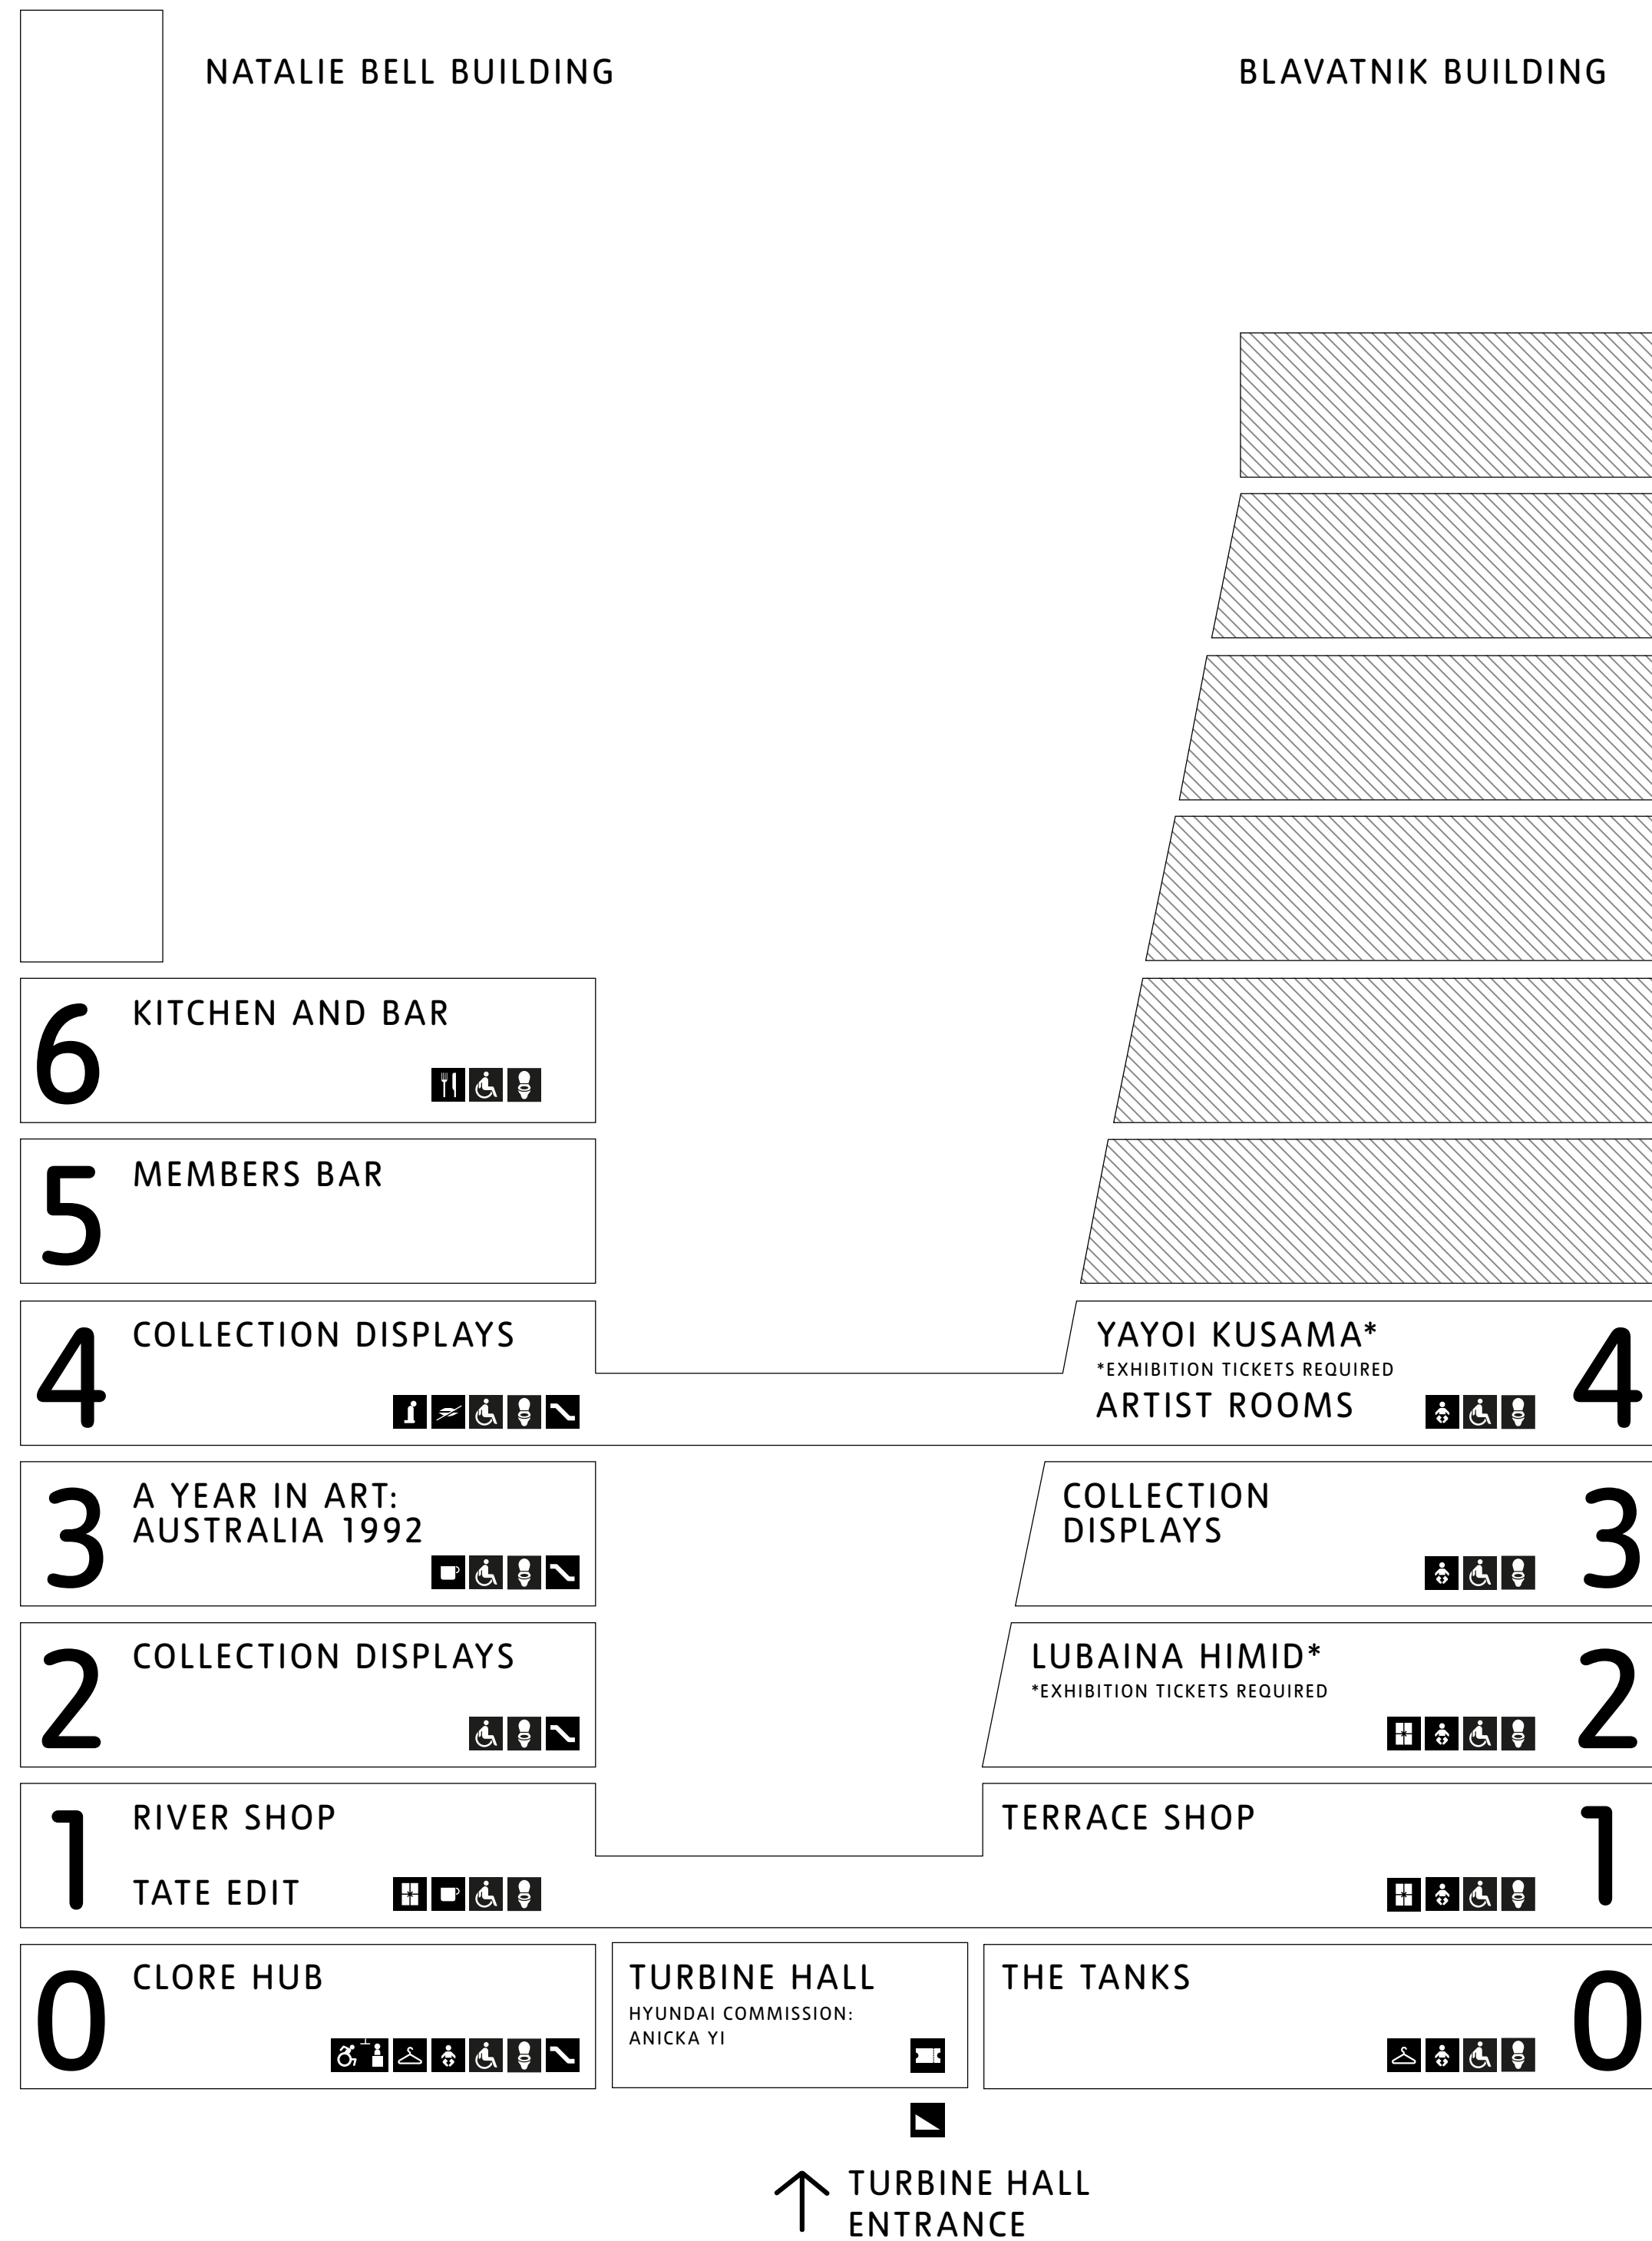

TATE MODERN MAP

Key

-  Tickets
-  Step-free
-  Escalator
-  Cloakroom, lockers
-  Shop
-  Café
-  Restaurant
-  Quiet room
-  Multi-faith room
-  Baby change
-  Toilets
-  Accessible toilets
-  Changing Places toilet

TATE MODERN MAP

RIVER THAMES

Key

-  Tickets
-  Lifts
-  Step-free
-  Stairs
-  Escalator
-  Cloakroom, lockers
-  Baby change
-  Toilets
-  Accessible toilets
-  Changing Places toilet

0

TATE MODERN MAP

COLLECTION DISPLAYS

IN THE STUDIO

- 1 Agnes Martin and Lenore Tawney
- 2 Studio Practice
- 3 Mohan Samant
- 4 Explore *In the Studio*
- 5 International Surrealism
- 6 The Disappearing Figure: Art after Catastrophe
- 7 Painting with White
- 8 Artist Rooms: Agnes Martin
- 9 Pat Steir
- 10 Cy Twombly
- 11 Gerhard Richter
- 12 A View from Zagreb: Op and Kinetic Art
- 13 Infinite Geometry

EXHIBITION

LUBAINA HIMID
Exhibition tickets required

Key

- Lifts
- Stairs
- Escalator
- Shop
- Baby change
- Toilets
- Accessible toilets

2

TATE MODERN MAP

NATALIE BELL BUILDING

FREE EXHIBITION