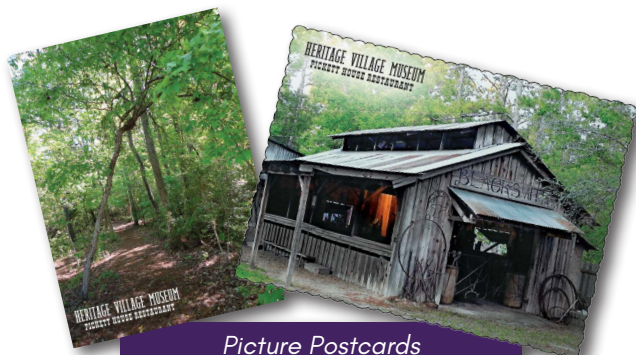

Custom Puzzle Decks
Your image is printed on the back
of a deck of cards to create a puzzle!
It's two games in one.

Custom Get Your Cray On!® Puzzle
10 stock scenes incorporate your
logo on the puzzle or design your own.
Comes with a pack of crayons.

TOP 11 BEST-SELLERS

CUSTOM SOUVENIRS

Custom Temporary Tattoos
Pack: 11" x 4 1/4" Singles: 2" x 2"
Generates free advertising
when posted on social media!

Custom Jigsaw Puzzle
Comes with a Custom Printed
6-sided Box!

SooStix®
Weather and fade resistant
Bumper Stickers & Die Cut Stickers

Picture Postcards
5 3/4" x 4 1/4"
Available with Vintage Scalloped
Edge or Smooth Edge

Mini Posters
8 1/2" x 13"
Collectible works of art provide
guests with a memento of their visit!