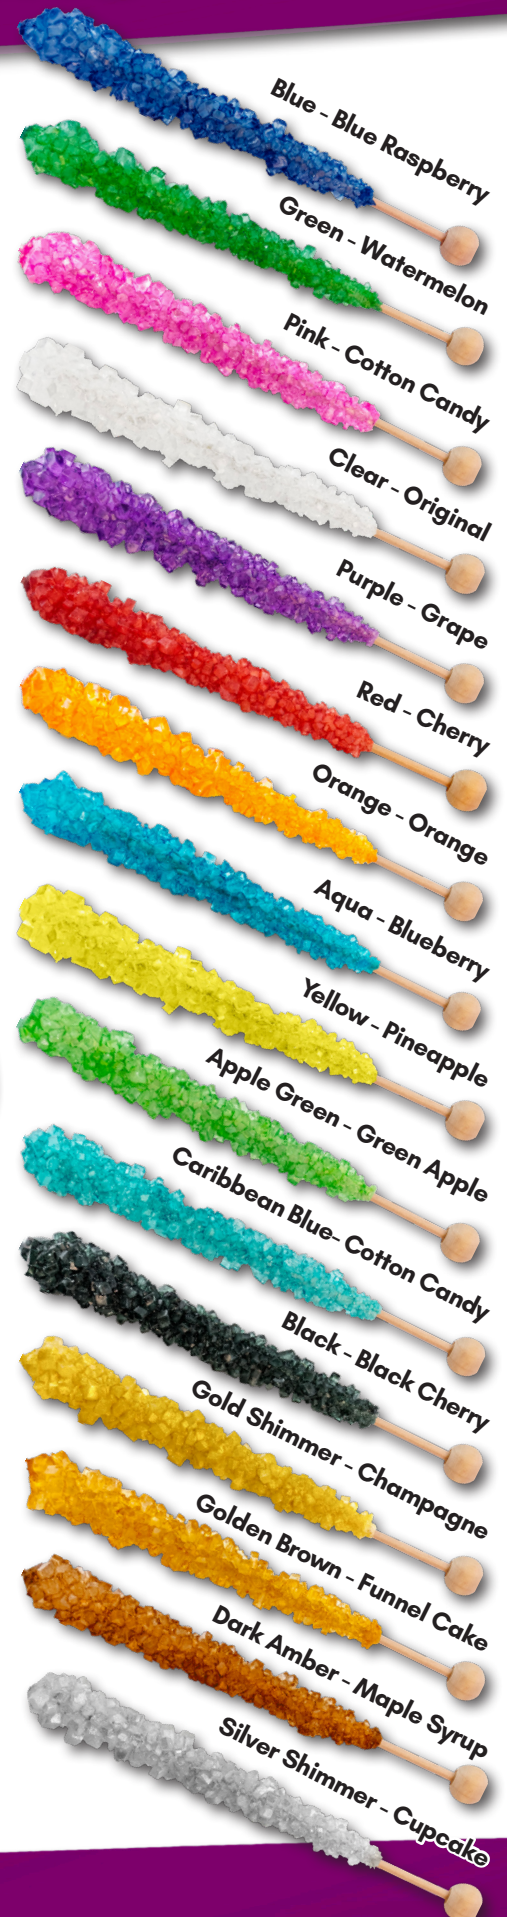

TOP 11 BEST-SELLERS

ROCK CRYSTAL CANDY

WHY SELL SQUIRE BOONE VILLAGE ROCK CRYSTAL CANDY

- » A nostalgic, Americana favorite, Rock Crystal Candy is the best-selling, most profitable candy in tourist attractions!
- » 16 delicious flavors and sparkling colors.
- » Made in southern Indiana with 100% pure cane sugar grown by American farmers on American farms.
- » Squire Boone Village is an SQF, Safe Quality Food, Certified Manufacturer
- » GMO free
- » 3X mark-up

“The taste of childhood right here.”

-Nichol

“This is by far the best rock candy we’ve ever purchased.”

-Steve

“Amazing flavor that lasts the entire stick.”

-Bree

“Love this product. These people really love what they do.”

-Rachel

Bulk Sales: Stores with bulk bins are seeing Rock Candy Crystals grow into a best-seller!

The New Sprinkle: 79.3 million Google Hits for using Rock Candy Crystals as a sprinkle & 81.2 million for decorating!