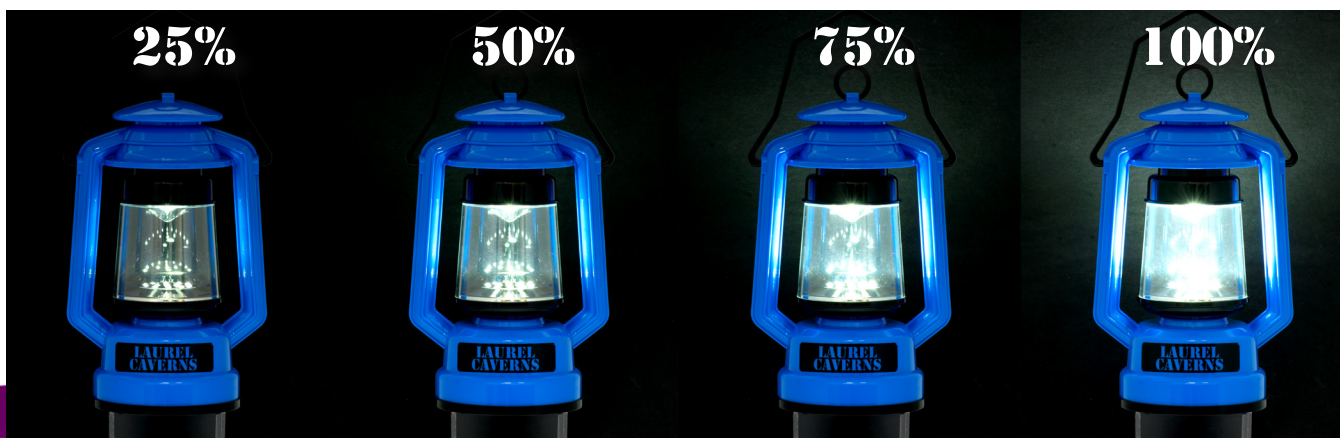

Bright LED bulbs that illuminate from a candle-light glow up to a super bright light!