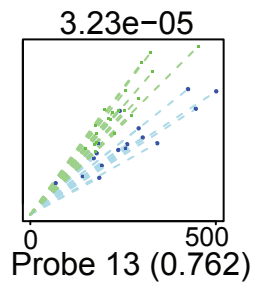

Probe 15 - quality score $4.5e-06$

Probe 13 - quality score 0.76