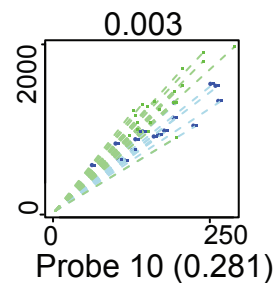

Probe 15 - quality score $4.5e-06$

Probe 13 - quality score 0.76