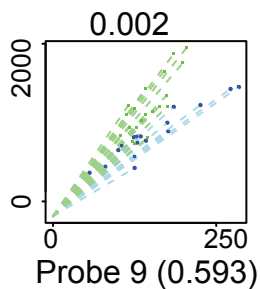

Probe 15 - quality score $4.5e-06$

Probe 13 - quality score 0.76