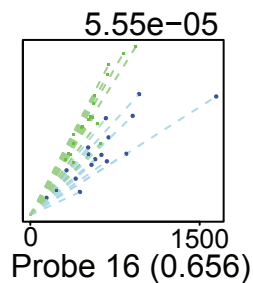

Probe 15 - quality score $4.5e-06$

Probe 13 - quality score 0.76