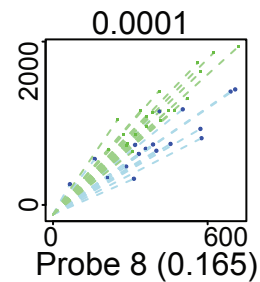

Probe 15 - quality score $4.5e-06$

Probe 13 - quality score 0.76