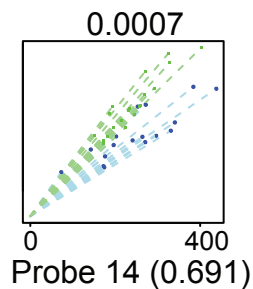

Probe 15 - quality score $4.5e-06$

Probe 13 - quality score 0.76