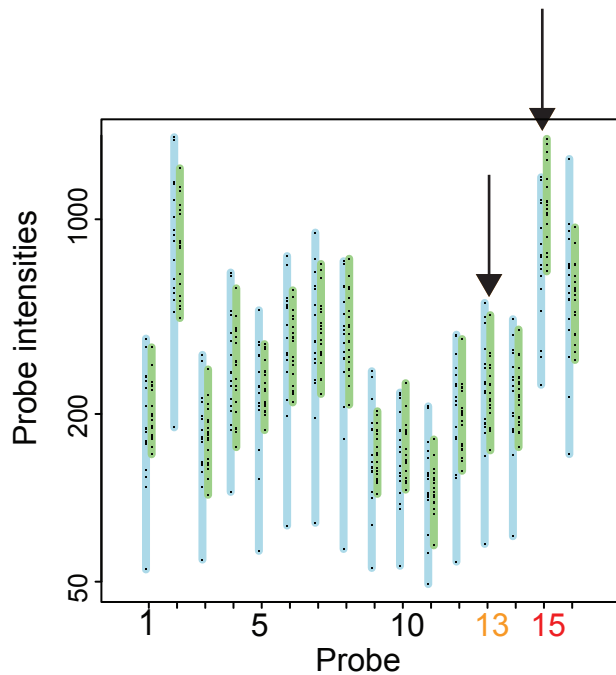

Probe 15 - quality score $4.5e-06$

Probe 13 - quality score 0.76