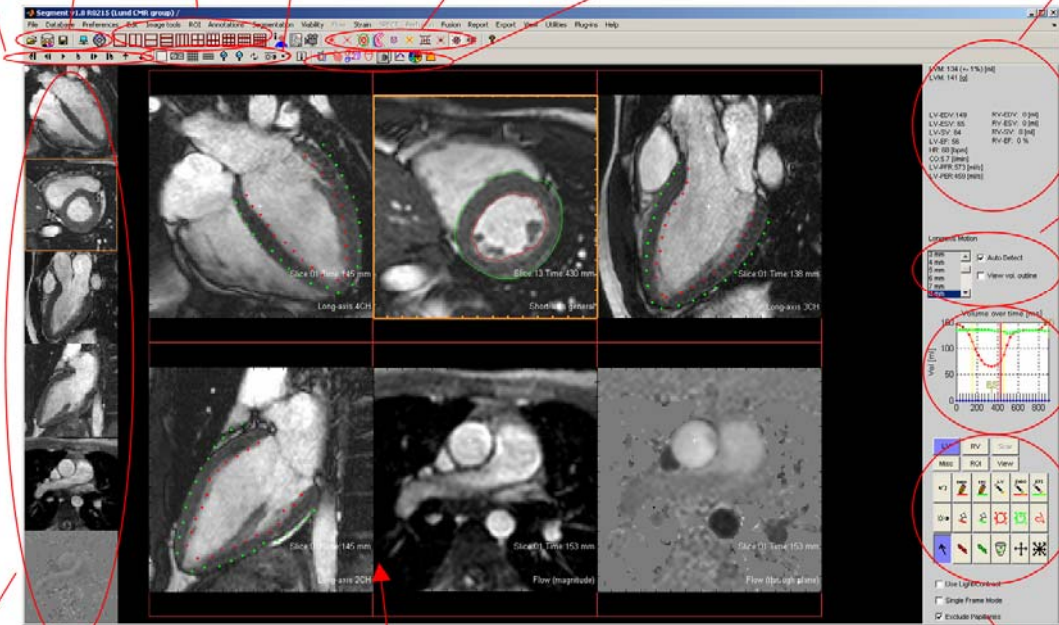

Number of viewing panels

Viewing preferences

Quantification

Play

Load

Adjust view

Report tools

Long-axis motion

Volume curve

Toolbar Palette

Segmentation preferences

Thumbnail preview

Main viewing area