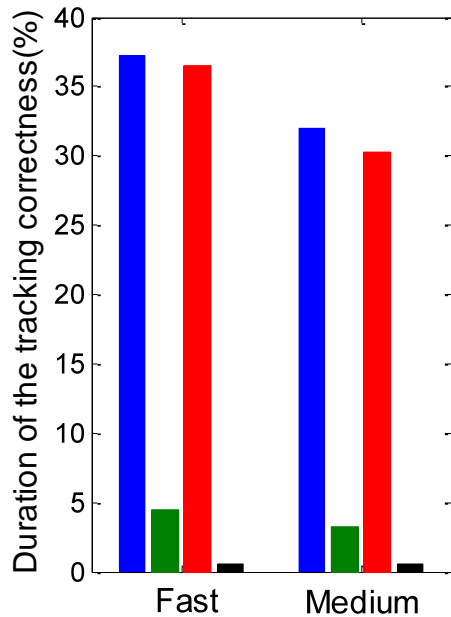

(a) Ground-proof

(b) Human target-only

(c) Noisy-environment

Legend: CMKF (blue), Arbitrate OFKF (green), Particle filter (red), Optical Flow (black)