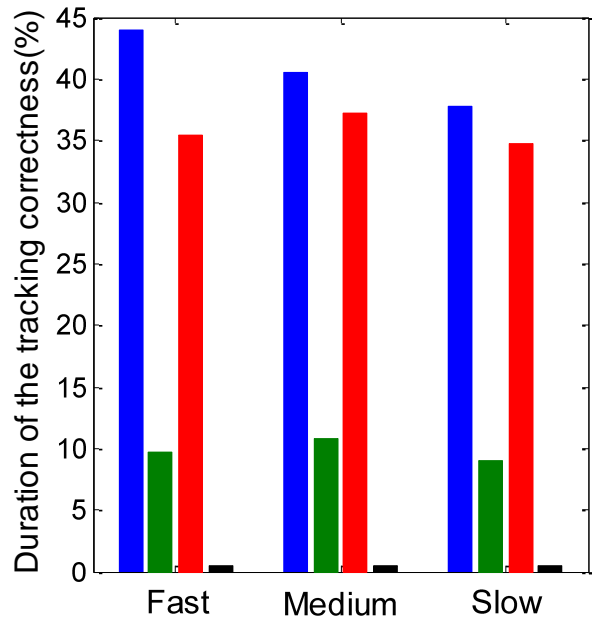

(a) Ground-proof

(b) Human target-only

(c) Noisy-environment

Legend: CMKF (blue), Arbitrate OFKF (green), Particle filter (red), Optical Flow (black)