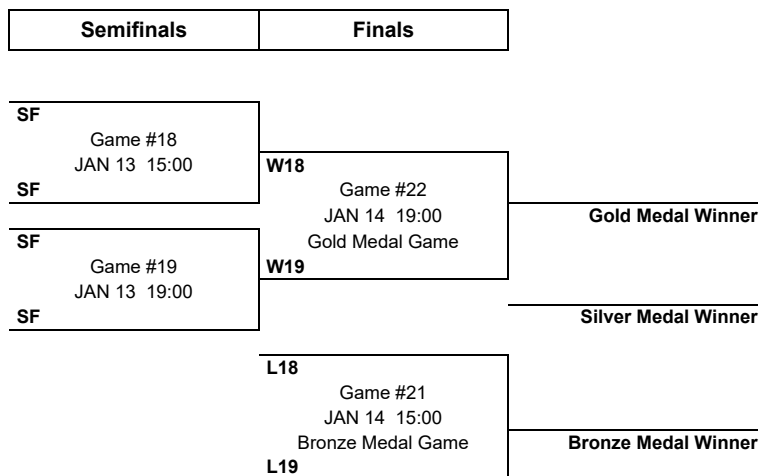

TOURNAMENT PROGRESS

As of WED 10 JAN 2024

Game	Round	Date	Time	Teams	Results	1	2	3	OT	PSS	Venue
13	QF	THU 11 JAN	10:00 GMT+1	SWE - CZE							Arena Zug
14	QF	THU 11 JAN	13:30 GMT+1	FIN - SVK							Arena Zug
15	QF	THU 11 JAN	17:00 GMT+1	CAN - SUI							Arena Zug
16	QF	THU 11 JAN	20:30 GMT+1	USA - GER							Arena Zug
17	P7-8	SAT 13 JAN	11:00 GMT+1	PL - PL							Arena Zug
18	SF	SAT 13 JAN	15:00 GMT+1	SF - SF							Arena Zug
19	SF	SAT 13 JAN	19:00 GMT+1	SF - SF							Arena Zug
20	P5-6	SUN 14 JAN	11:00 GMT+1	PL - PL							Arena Zug
21	BMG	SUN 14 JAN	15:00 GMT+1	L18 - L19							Arena Zug
22	GMG	SUN 14 JAN	19:00 GMT+1	W18 - W19							Arena Zug

Note:

As it becomes known that a team will be in a game, that team's MNA code will replace the descriptive code. The order of the games with "TBD" in place of the team match-up and time will be decided by the IIHF Directorate upon completion of the previous round.

Legend:

1	1st period	2	2nd period	3	3rd period	BMG	Bronze medal game
Px-y	Placement game	GMG	Gold medal game	PSS	Penalty-Shot Shootout	Ln	Loser, game 'n'
OT	Overtime	QF	Quarterfinals	SF	Semifinals	Wn	Winner, game 'n'