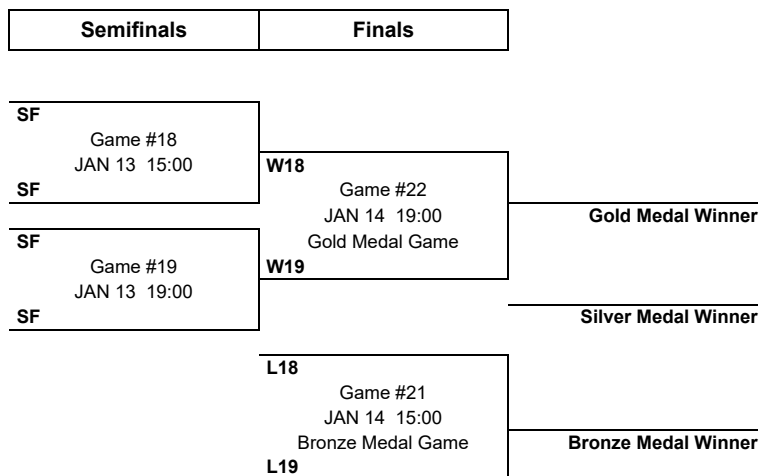

TOURNAMENT PROGRESS

As of THU 11 JAN 2024

Game	Round	Date	Time	Teams	Results	1	2	3	OT	PSS	Venue
13	QF	THU 11 JAN	10:00 GMT+1	SWE - CZE	2 - 4	1 - 2	0 - 0	1 - 2			Arena Zug
14	QF	THU 11 JAN	13:30 GMT+1	FIN - SVK	2 - 0	0 - 0	1 - 0	1 - 0			Arena Zug
15	QF	THU 11 JAN	17:00 GMT+1	CAN - SUI	6 - 0	2 - 0	1 - 0	3 - 0			Arena Zug
16	QF	THU 11 JAN	20:30 GMT+1	USA - GER	4 - 0	2 - 0	1 - 0	1 - 0			Arena Zug
17	P7-8	SAT 13 JAN	11:00 GMT+1	PL - PL							Arena Zug
18	SF	SAT 13 JAN	15:00 GMT+1	SF - SF							Arena Zug
19	SF	SAT 13 JAN	19:00 GMT+1	SF - SF							Arena Zug
20	P5-6	SUN 14 JAN	11:00 GMT+1	PL - PL							Arena Zug
21	BMG	SUN 14 JAN	15:00 GMT+1	L18 - L19							Arena Zug
22	GMG	SUN 14 JAN	19:00 GMT+1	W18 - W19							Arena Zug

Note:

As it becomes known that a team will be in a game, that team's MNA code will replace the descriptive code. The order of the games with "TBD" in place of the team match-up and time will be decided by the IIHF Directorate upon completion of the previous round.

Legend:

1	1st period	2	2nd period	3	3rd period	BMG	Bronze medal game
Px-y	Placement game	GMG	Gold medal game	PSS	Penalty-Shot Shootout	Ln	Loser, game 'n'
OT	Overtime	QF	Quarterfinals	SF	Semifinals	Wn	Winner, game 'n'