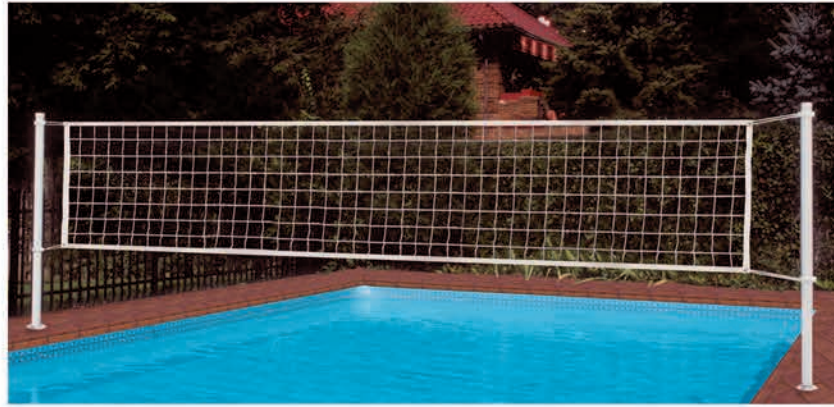

Item No. RIM375
Splash & Shoot (Stainless)

Replacement Parts

Custom Size Heavy Duty Volley Nets

Item No.	Length
WVN16	16'
WVN18	18'
WVN20	20'
WVN22	22'
WVN24	24'
WVN26	26'
WVN28	28'
WVN30	30'
WVN32	32'