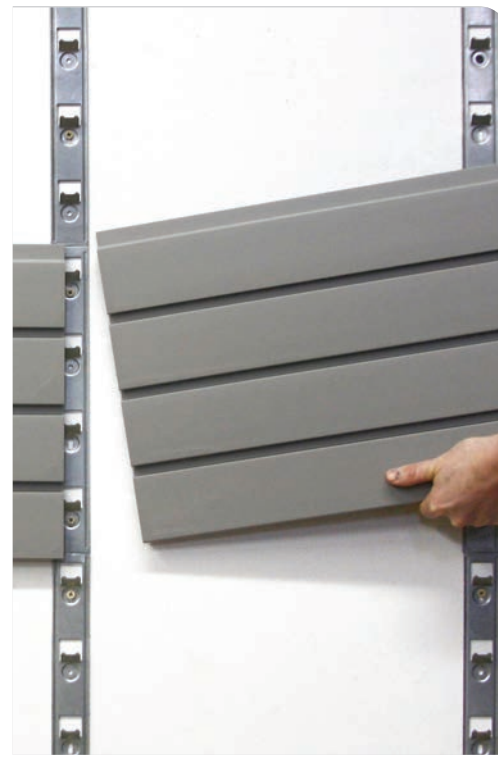

Hidden Installation