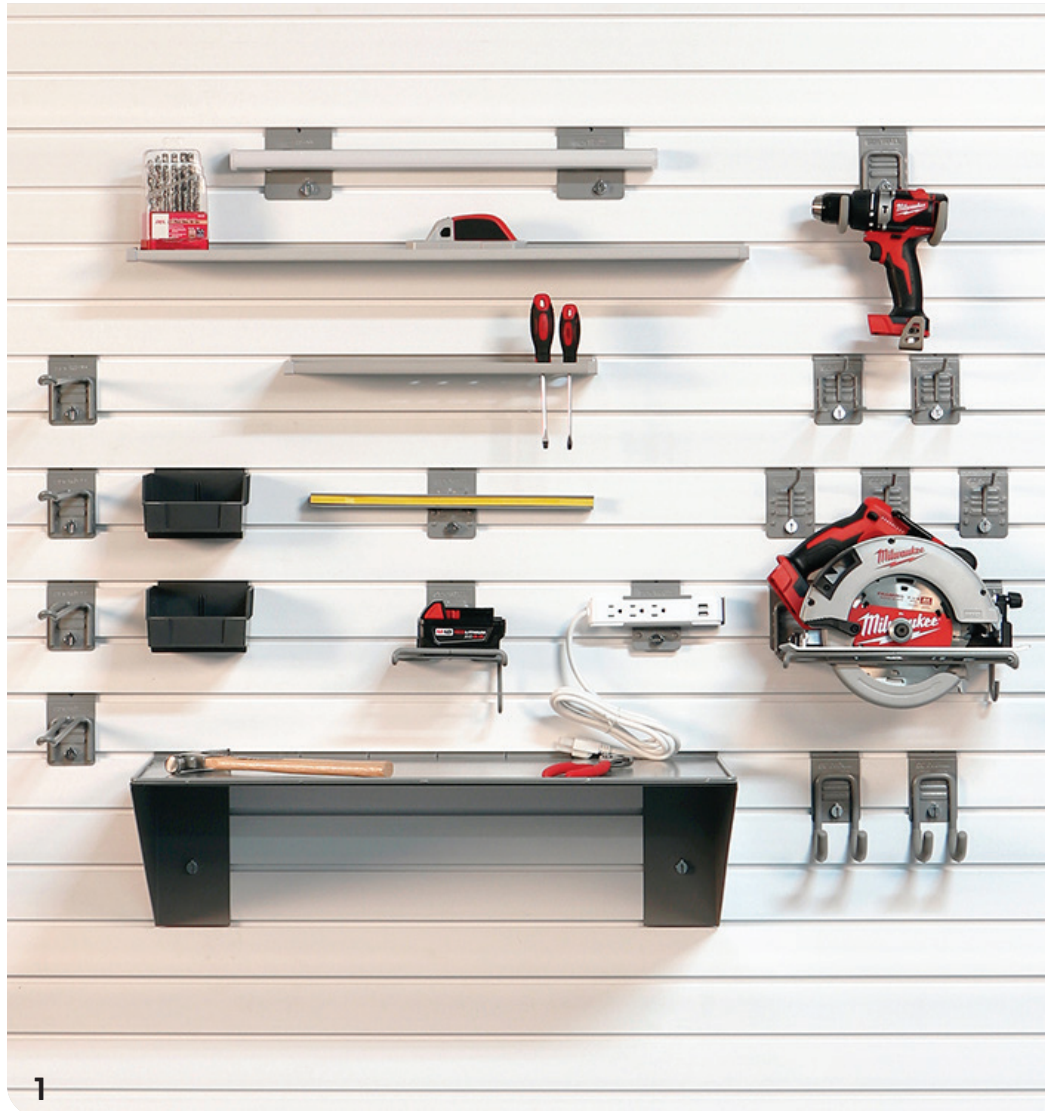

Tool Storage

Finding the right tool has never been so fast

Having a storage solution for your tools will simplify your life by saving you time, trouble and frustration before starting your project. Securely store your everyday items while keeping your workspace clear.

A work surface is the key to any workshop

Add a work surface to your space without taking up floor space. When pairing our metal shelf with Heavy Duty Wall Panels you will get the strength needed for all your tough jobs.

Customize your tool storage with accessories exclusively designed for your tools:

- Handheld Power Tool Hook
- Vertical Tool Hook
- 12" Shelf with Cord Holder
- 6" Shelf with Cord Holder
- Magnetic Bars
- 12" Power Tool Bracket
- Tripod Tool Hook
- Power Strip Set
- Tool Organizers
- Heavy Duty Cradle Hook