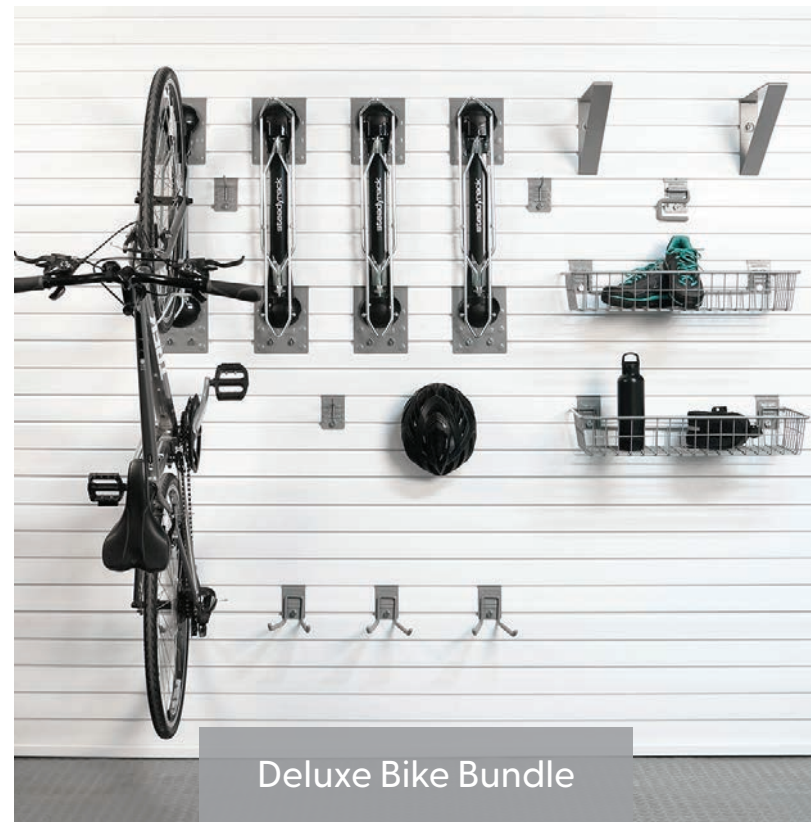

Double Loop Hook

Tri-Ski Hook

Small Bungee Hook Set

Medium Bungee Hook Set

Large Bungee Hook Set

Power Strip Set

4 ft. Tube Light

2 ft. Tube Light

Deluxe Basket Bundle

Deluxe Shelf Bundle

Deluxe Bike Bundle

Deluxe Bag Bundle

Heavy Duty Deep Basket

Heavy Duty Shallow Basket

Caddy Basket

48" Metal Shelf