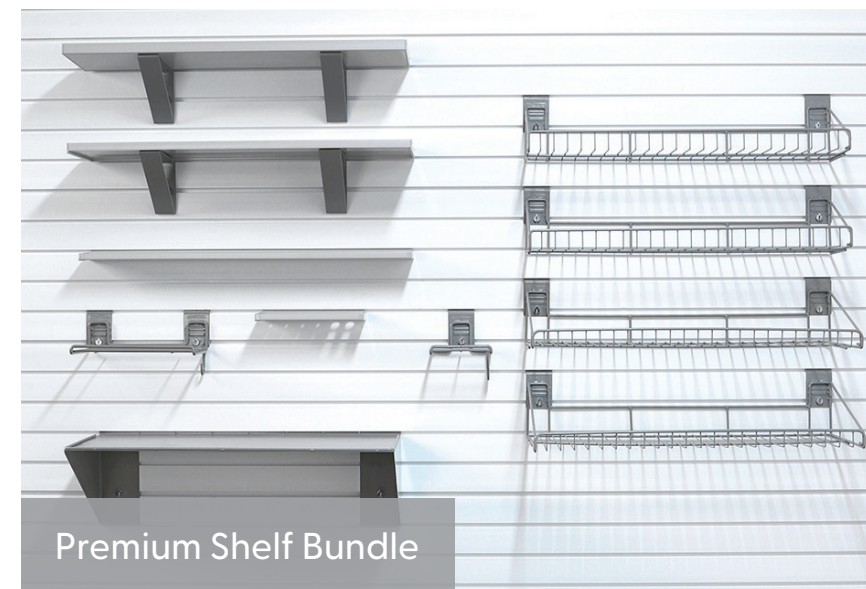

## Storage options for even the toughest items

Do you have tough or odd shaped items to safely store? Our accessories were designed to match you lifestyle and we have solutions for even the trickiest of items. When using our Heavy Duty Accessories with our Heavy Duty Wall & InstallStrips if you can lift the item it can safely be stored on the wall!

Premium Hook Bundle

Premium Lawn & Garden Bundle

Premium Shelf Bundle

Premium Basket Bundle