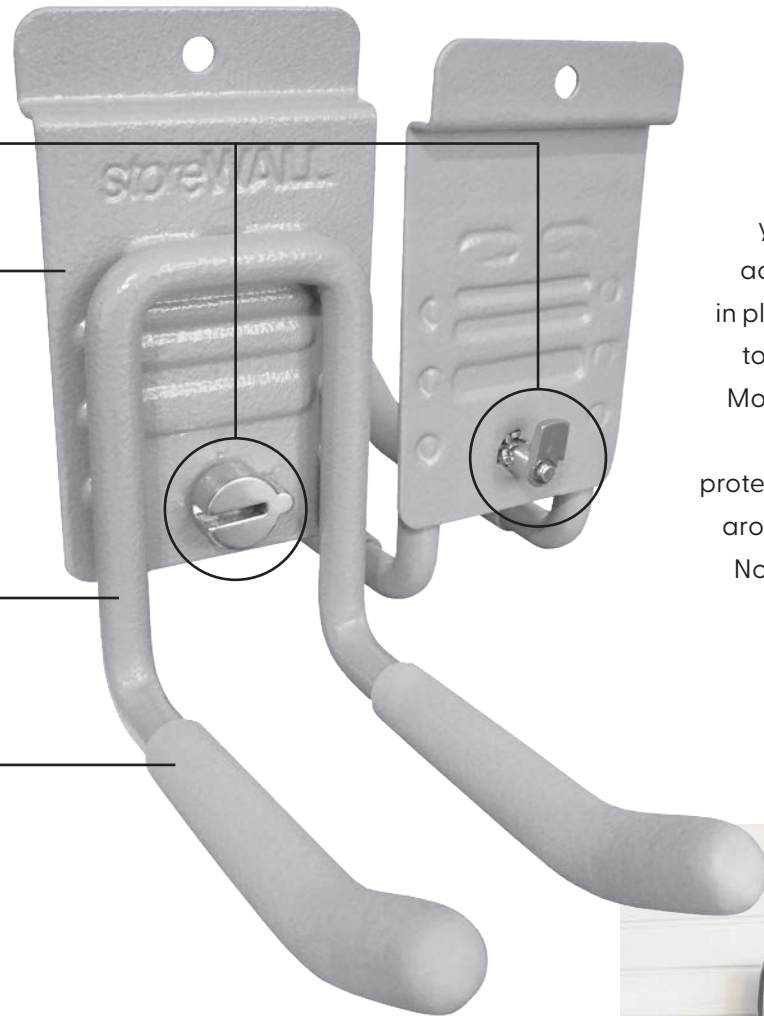

CamLok

Exclusive CamLok
Keeps accessories locked in place.

Heavy Duty Backplate
Engineered tough for the most demanding applications.

STW 10 Powder Coat Finish
Extra heavy coating to prevent damage and protect against rust.

Industrial Grade Steel
Engineered strong to hold your most valuable equipment.

Rubberized Grip
For extra grip and to prevent damage to your items.

storeWALL's 10 Year Warranty
Performance guaranteed to last 10 years. No questions asked!

Safe Accessories Features and Options

- Anti-slip Accessories
- Lock in place
- Large, heavy items stored safely
- **HD Box Hook** - Store axes, crowbars, and more.
- **Closed Loop Hook** - Keeps large items from tipping.
- **Cradle Hook** - Great for fire extinguishers.

Storage with flexibility

Your life changes and so does your storage needs. storeWALL accessories are designed to lock in place yet are completely flexible to change with you and your life. Moving an accessory is easy, with a quick turn they lock in place protecting your items and the space around them. Need to move them? No problem turn the CamLok and your hook releases giving you complete flexibility.