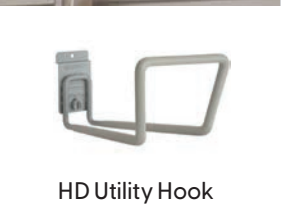

Heavy Duty Storage