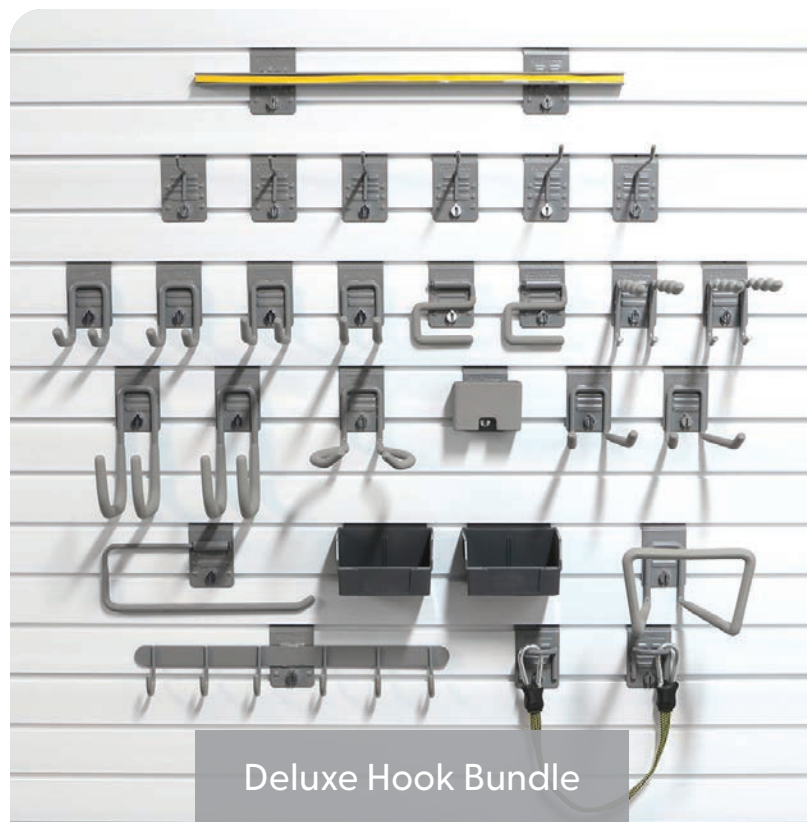

Premium Hook Bundle

Premium Lawn & Garden Bundle

Premium Shelf Bundle

Premium Basket Bundle

## Accessory Bundles

Shop our collection of bundles to find the one that fits your storage needs best. Take the advice from our organizing experts who studied organization and have put together the best combination of accessories to give you the organized space of your dreams. Let us take the guess work out of the shopping for you!

## We got you covered

Each bundle was made with you in mind. Bundles will help to maximize your storage and get the most utility out of your space.

- Bundle Options:**
- Hook Bundles
  - Shelf Bundles
  - Basket Bundles
  - Lawn & Garden Bundles
  - Tool Bundles
  - Bike Bundles
  - Fitness Bundles
  - Winter Adventure Bundles
  - Sports Bundles

Deluxe Hook Bundle

Premium Hook Bundle

Select Hook Bundle

Basic Hook Bundle

Universal Hook

Heavy Duty Universal Hook

Cradle Hook

Heavy Duty Cradle Hook