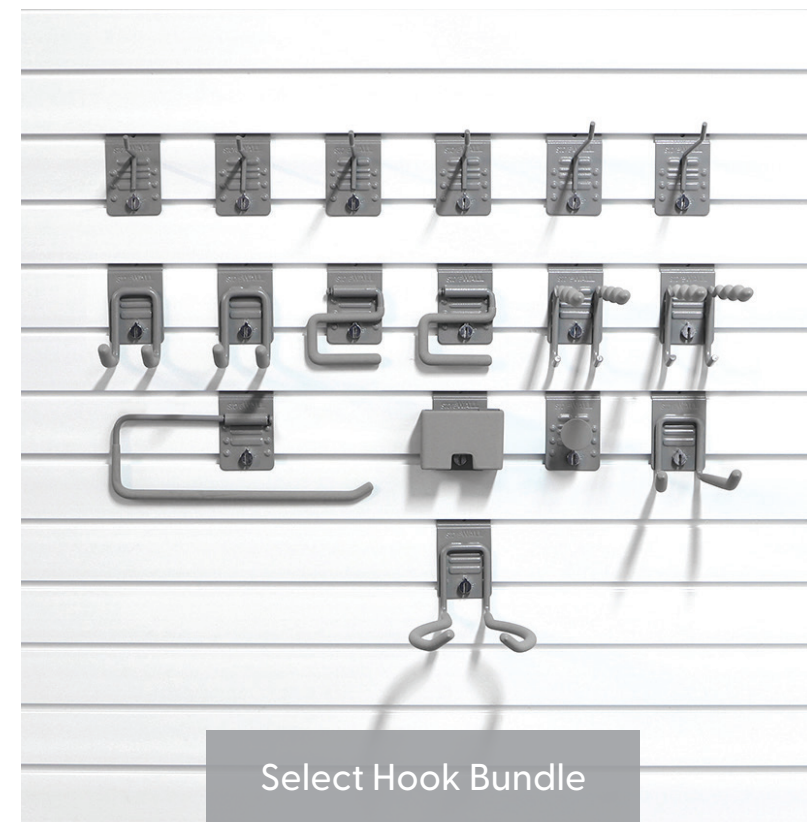

Premium Hook Bundle

Premium Lawn & Garden Bundle

Premium Shelf Bundle

Premium Basket Bundle

## We got you covered

Each bundle was made with you in mind. Bundles will help to maximize your storage and get the most utility out of your space.

- Bundle Options:**
- Hook Bundles
  - Shelf Bundles
  - Basket Bundles
  - Lawn & Garden Bundles
  - Tool Bundles
  - Bike Bundles
  - Fitness Bundles
  - Winter Adventure Bundles
  - Sports Bundles

Deluxe Hook Bundle

Premium Hook Bundle

Select Hook Bundle

Basic Hook Bundle

Universal Hook

Heavy Duty Universal Hook

Cradle Hook

Heavy Duty Cradle Hook

2.5" Single Hook

5" Single Hook

7.5" Single Hook

Heavy Duty Utility Hook

Wide Hook

Heavy Duty "S" Hook

Heavy Duty Tool Hook

Vertical Tool Hook