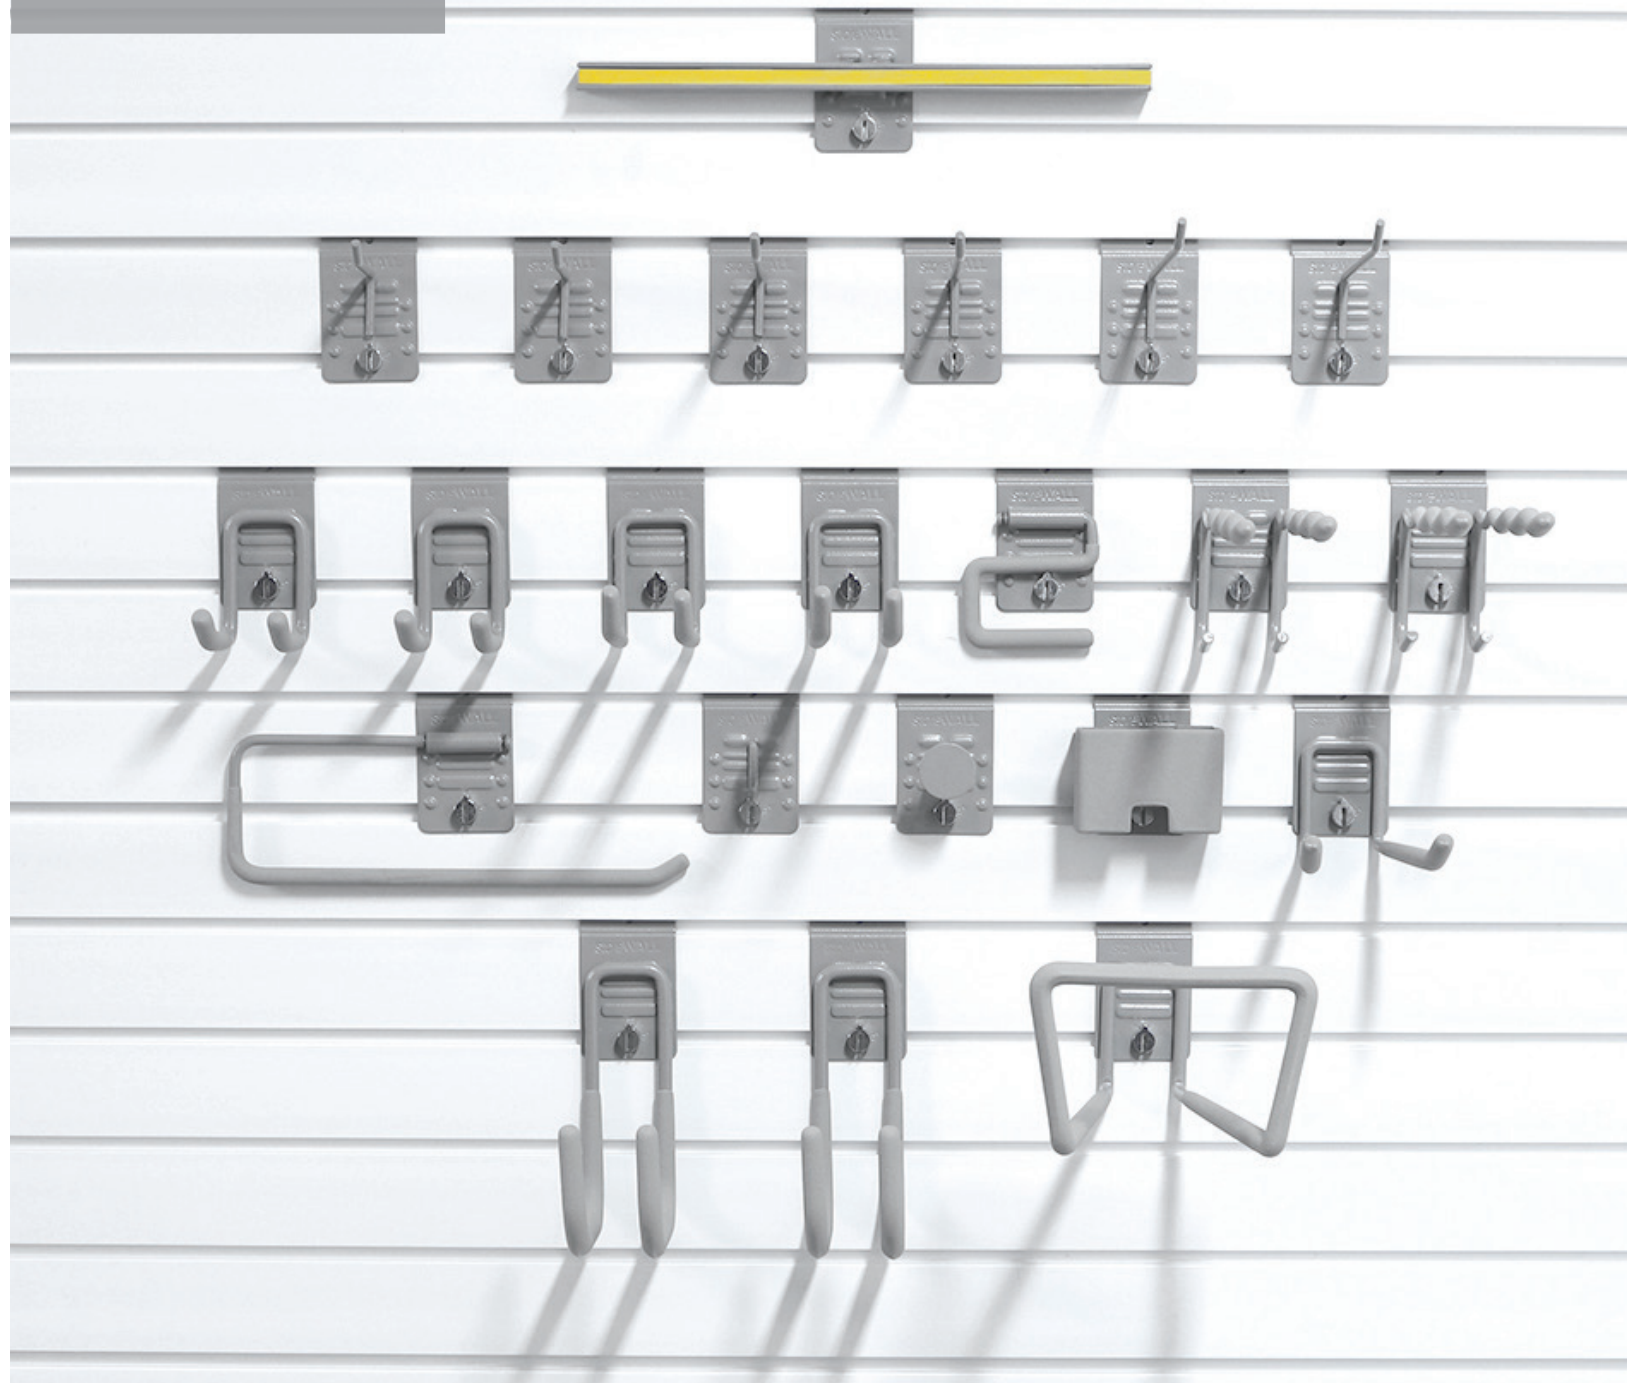

# Heavy Duty Storage

## Best in market

Our accessories are the best in the market. Not only do they protect your items but our CamLok keeps the accessory from falling off the wall protecting your possessions and family.

Watch the CamLok in action

## Storage options for even the toughest items

Do you have tough or odd shaped items to safely store? Our accessories were designed to match you lifestyle and we have solutions for even the trickiest of items. When using our Heavy Duty Accessories with our Heavy Duty Wall & InstallStrips if you can lift the item it can safely be stored on the wall!

Premium Hook Bundle

Premium Lawn & Garden Bundle

Premium Shelf Bundle

Premium Basket Bundle