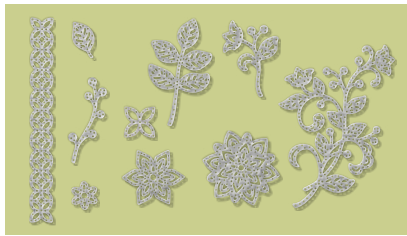

FLOURISH THINLITS

141478 **$29.00**

10 dies. Largest die: 4-1/2" x 2-9/16".

Coordinates with Flourishing Phrases Stamp Set (p. 18)