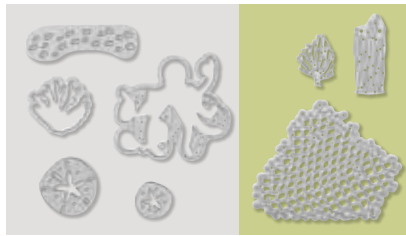

UNDER THE SEA FRAMELITS

146334 **$30.00**

8 dies. Largest die: 3-7/16" x 2-15/16".

Coordinates with Sea of Textures Stamp Set (p. 155)
Coordinates with Tranquil Textures Suite (p. 154–155)