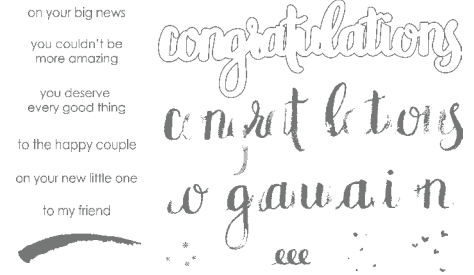

AMAZING CONGRATULATIONS

Photopolymer
145938 **$21.00**

p. 168