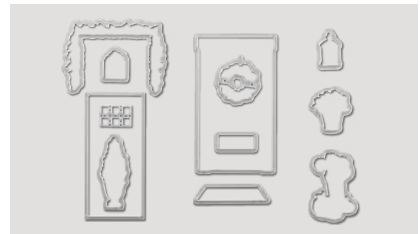

AT HOME FRAMELITS
143727 **$30.00**
12 dies. Largest die: 4-1/16" x 2-7/16".
Coordinates with *At Home with You Stamp Set* (p. 56)