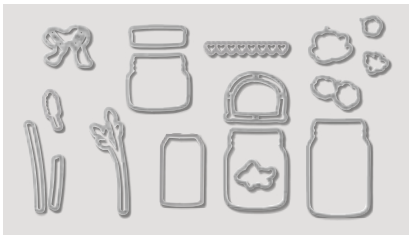

EVERYDAY JARS FRAMELITS

141490 **$33.00**

17 dies. Largest die: 2-15/16" x 1-15/16".

Coordinates with Jar of Love Stamp Set (p. 51)