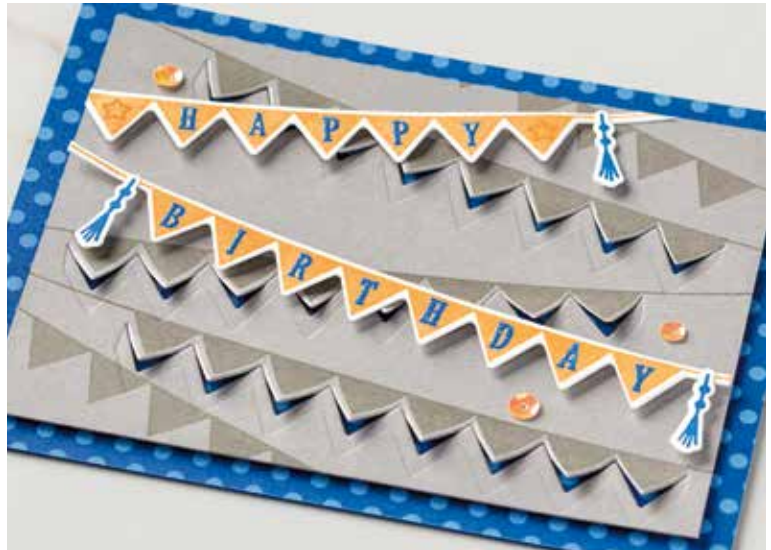

BUNDLE
PICK A PENNANT

10% OFF

**PICK A PENNANT STAMP SET +
PLAYFUL PENNANTS
FRAMELITS DIES**

Photopolymer • 148393 **$42.25**