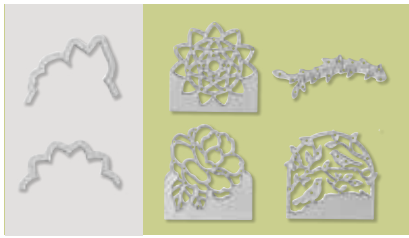

BOTANICAL TAGS THINLITS

146824 **$27.00**

6 dies. Largest die: 2-1/8" x 1-7/8".

Coordinates with Botanical Bliss Stamp Set (p. 20)