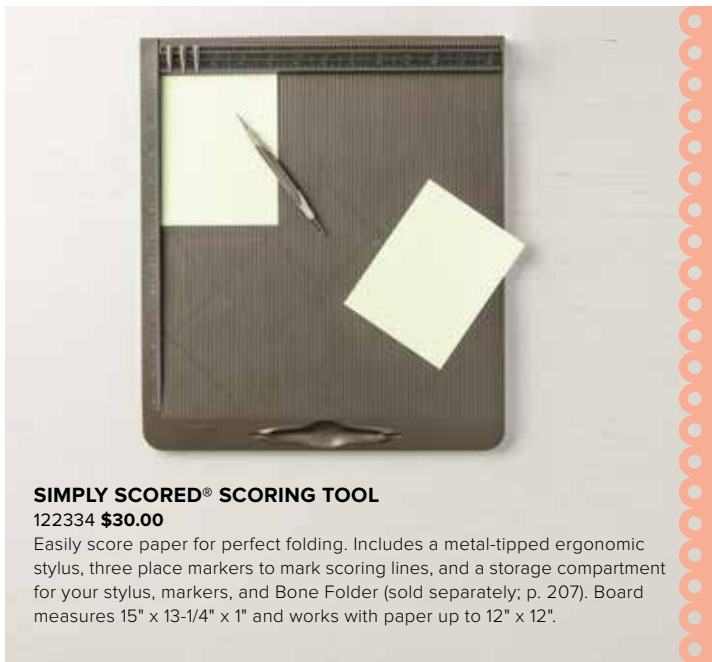

BONE FOLDER
102300 **\$7.00**

Easily score and make crisp folds on paper and cardstock. 6".

PAPER SNIPS
103579 **\$10.00**

Expert cutting even in small areas. Precision-ground tips cut to end of blades. Thin, 2-1/2" length blades.

SIMPLY SCORED® SCORING TOOL
122334 \$30.00

Easily score paper for perfect folding. Includes a metal-tipped ergonomic stylus, three place markers to mark scoring lines, and a storage compartment for your stylus, markers, and Bone Folder (sold separately; p. 207). Board measures 15" x 13-1/4" x 1" and works with paper up to 12" x 12".