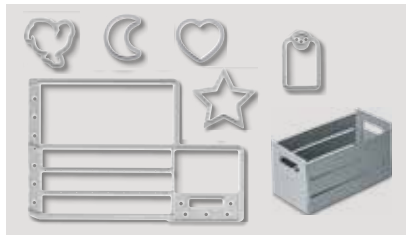

WOOD CRATE FRAMELITS

143730 **\$30.00**

6 dies. Finished box size: 3-1/4" x 1-5/8" x 1-5/8".

Coordinates with Wood Words Stamp Set (p. 162)

BIG SHOT ACCESSORIES

BIG SHOT EMBOSSING MATS

146327 **\$15.00**

Your favorite Framelits, Thinlits, and Edgelits dies can do more when paired with the Embossing Mats. Use with dies that have decorative ejection holes for additional embossing. Or use with cutting dies to emboss instead of cut. Includes Impressions Pad, thin silicone rubber mat, and thick silicone rubber mat.