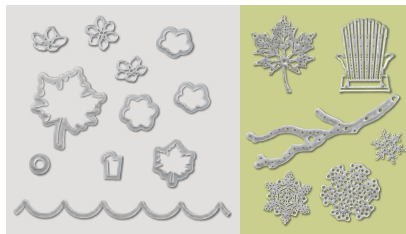

13 dies. Largest die: 1" x 3-1/2".

Coordinates with *Christmas Pines Stamp Set* (p. 96)

PUZZLE PIECES THINLITS

146830 **\$25.00**

3 dies. Largest die: 3-1/2" x 3-1/2".

Coordinates with *Love You to Pieces Stamp Set* (p. 113)