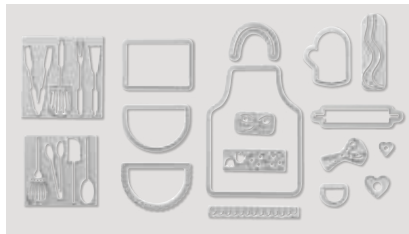

APRON BUILDER FRAMELITS
145661 **$29.00**
17 dies. Largest die: 2-7/8" x 2".
Coordinates with *Apron of Love Stamp Set* (p. 61)