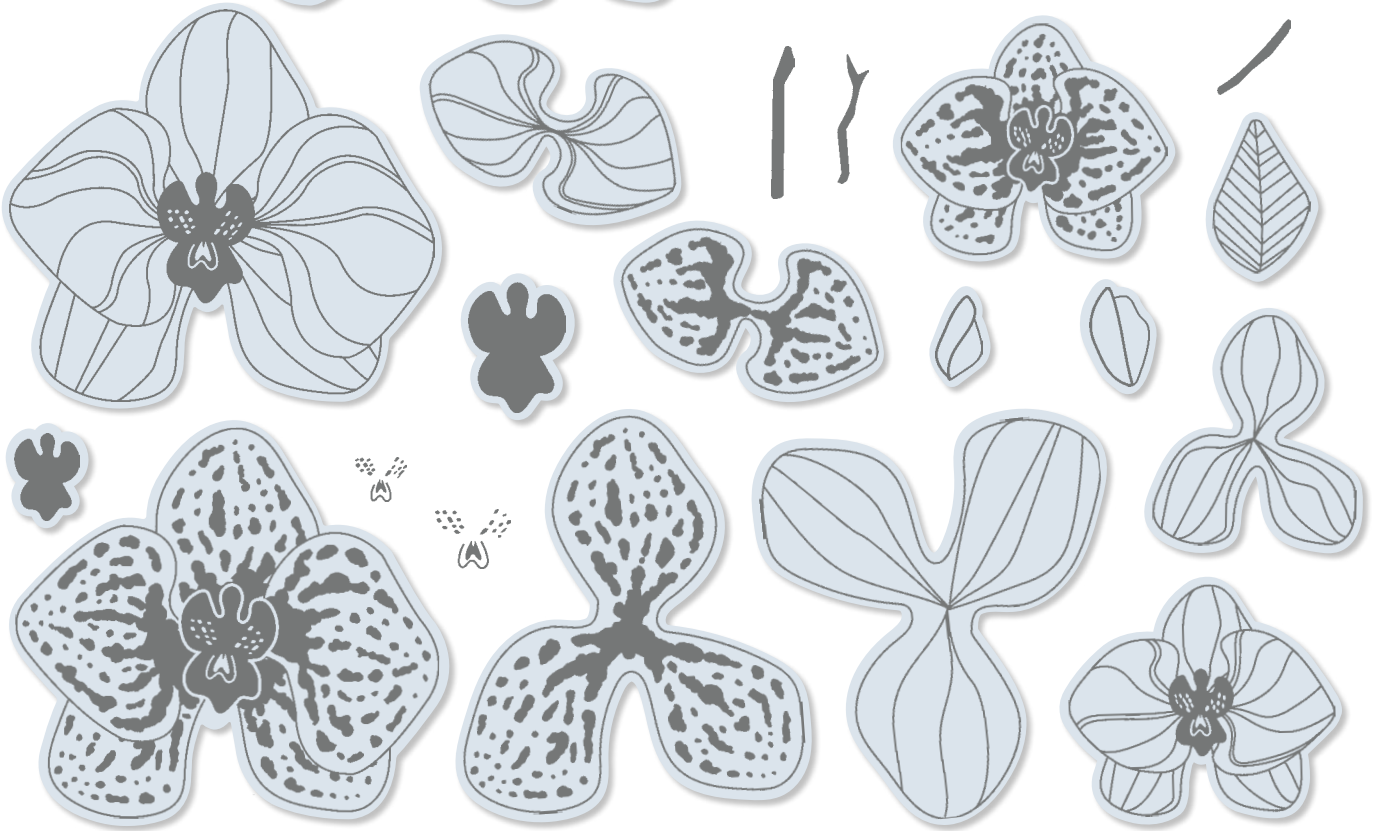

thinking of you
Enjoy today

hello

CLIMBING ORCHID

143723 \$27.00 (suggested clear blocks: a, b, d, g)
28 photopolymer stamps • Available in French
● Coordinates with Orchid Builder Framelits Dies (p. 218)