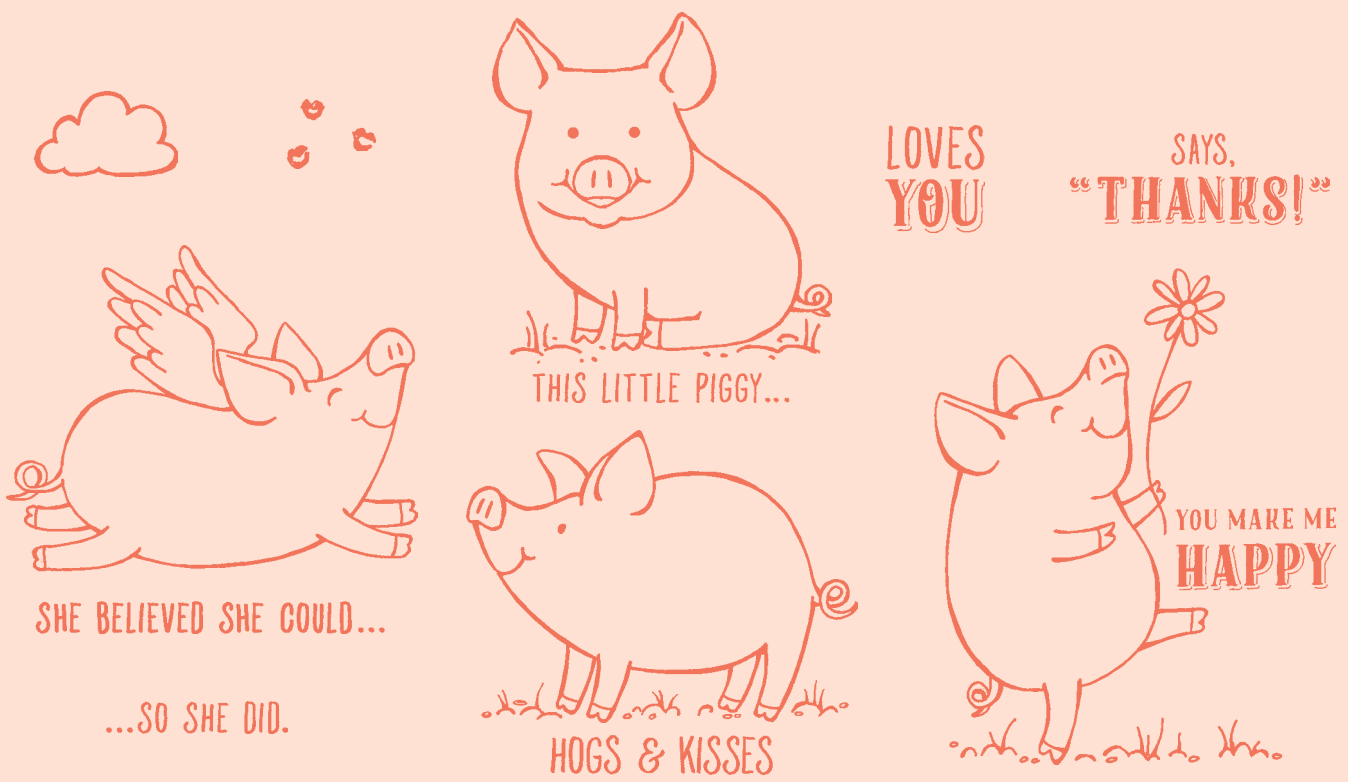

THIS LITTLE PIGGY

143919 **$28.00** (wood blocks included) • 143922 **$20.00** (suggested clear blocks: a, c, d, g)
9 rubber stamps • Available in French