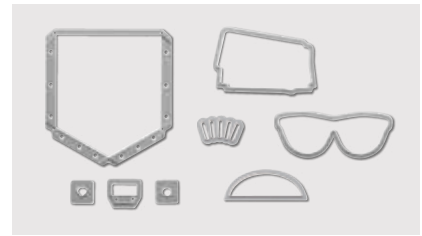

PETITE TREAT FRAMELITS

146827 **\$33.00**

7 dies. Largest die: 5-1/4" x 4-7/8".

Coordinates with *Treat Time Stamp Set* (p. 35)

PLAYFUL PENNANTS FRAMELITS

146352 **\$26.00**

8 dies. Largest die: 6" x 1/2".

Coordinates with *Pick a Pennant Stamp Set* (p. 173)