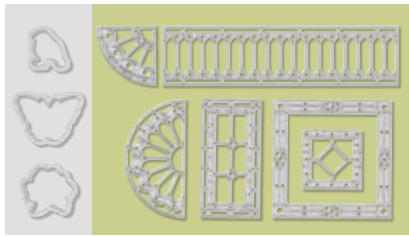

STAINED GLASS THINLITS

146347 **$29.00**

9 dies. Largest die: 5" x 1-1/4".

Coordinates with Painted Glass Stamp Set (p. 165)

Coordinates with Graceful Glass Suite (p. 164–165)