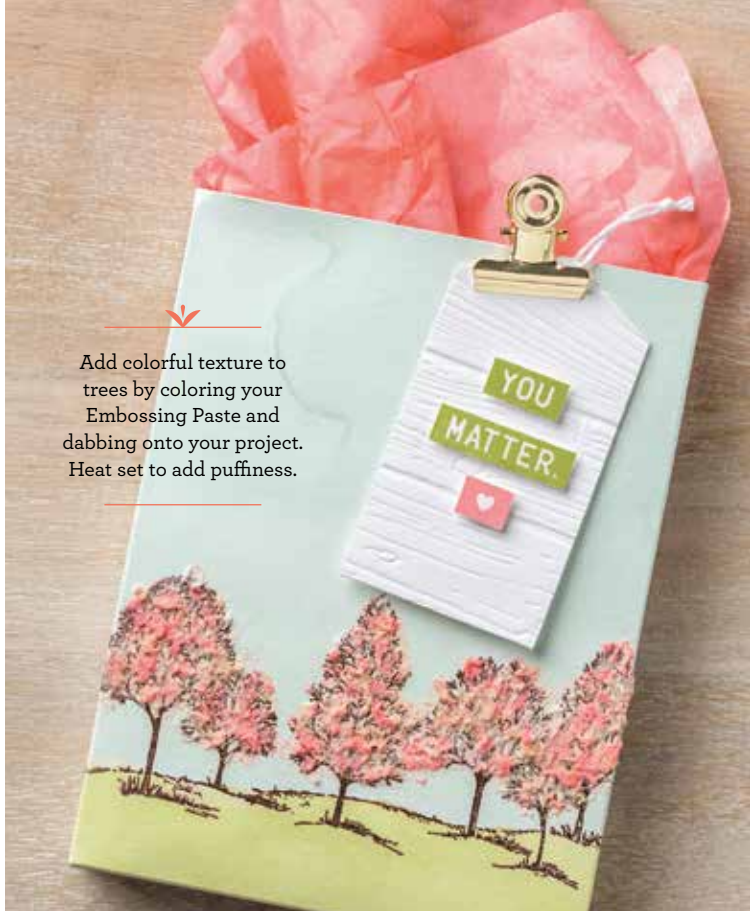

ARTISTIC EXPRESSION

LOVELY AS A TREE

128655 **\$28.00** (wood blocks included) • 127793 **\$20.00** (suggested clear blocks: a, c, i)
6 rubber stamps

 Add colorful texture to trees by coloring your Embossing Paste and dabbing onto your project. Heat set to add puffiness.