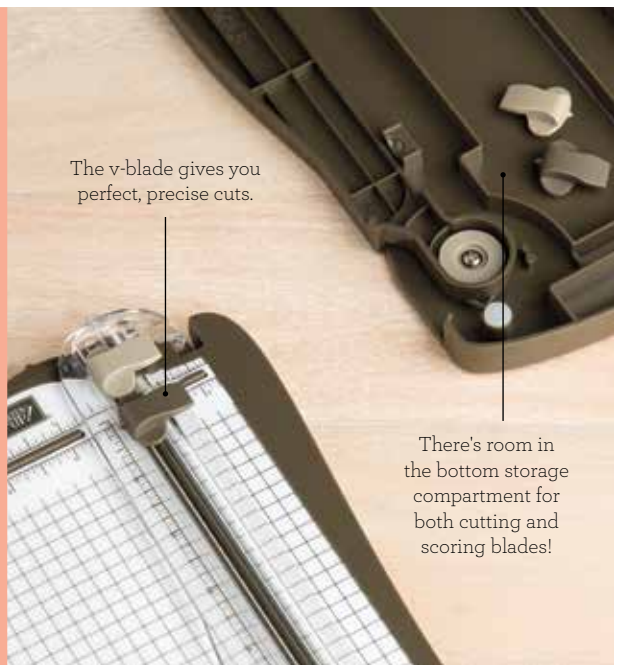

The v-blade gives you perfect, precise cuts.

There's room in the bottom storage compartment for both cutting and scoring blades!