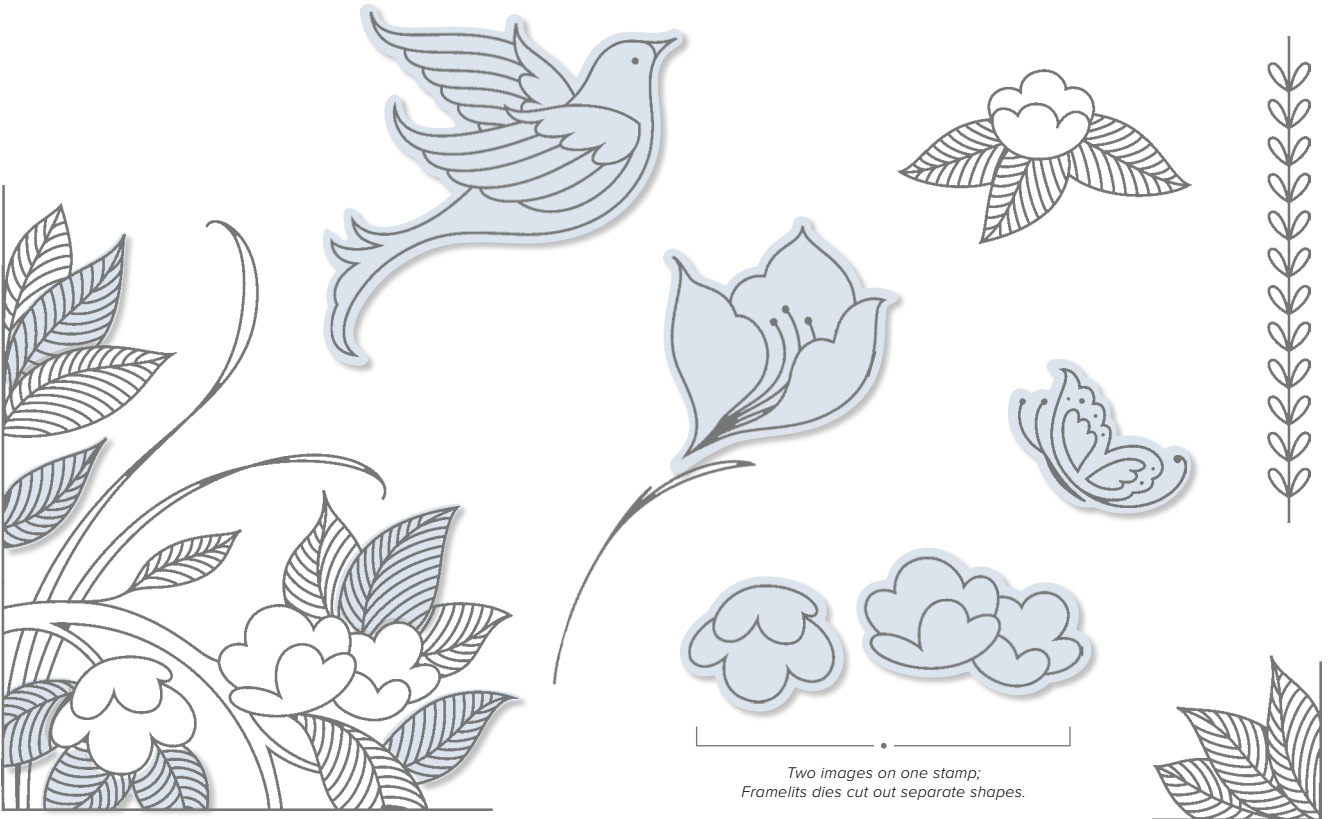

ARTISTIC EXPRESSION

BUNDLE
SERENE GARDEN

10%
 OFF

**SERENE GARDEN
 STAMP SET
 + GARDEN SCENE
 FRAMELITS DIES**

Photopolymer • 148395 **\$42.25**

See just the dies on p. 217

Create unique layers on
 your project with stamping,
 embossing, and die cutting.