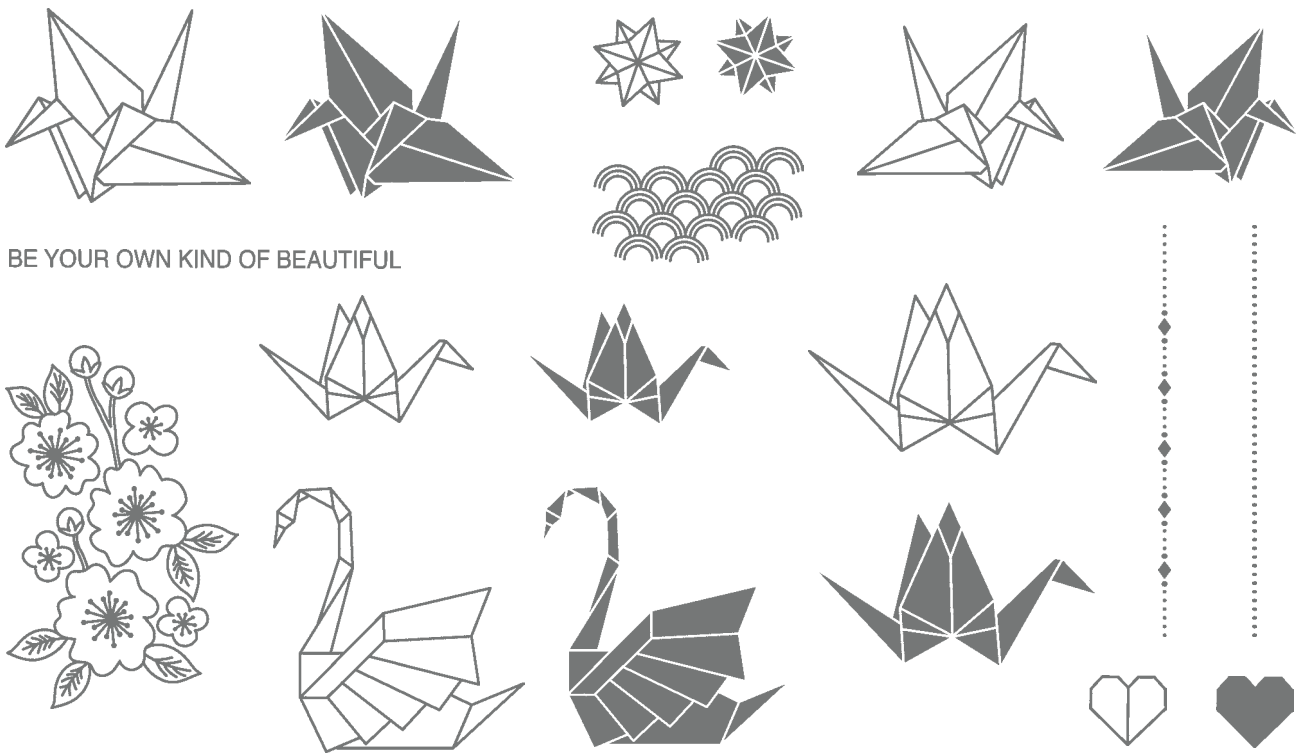

Use a piece cut from the Delightfully Detailed Laser-Cut Specialty Paper (p. 189) as a border on your project.

BE YOUR OWN KIND OF BEAUTIFUL

ARTFULLY FOLDED

146806 **$10.00** ($17.00 value; suggested clear blocks: a, b, c, g)
19 photopolymer stamps • Two-Step