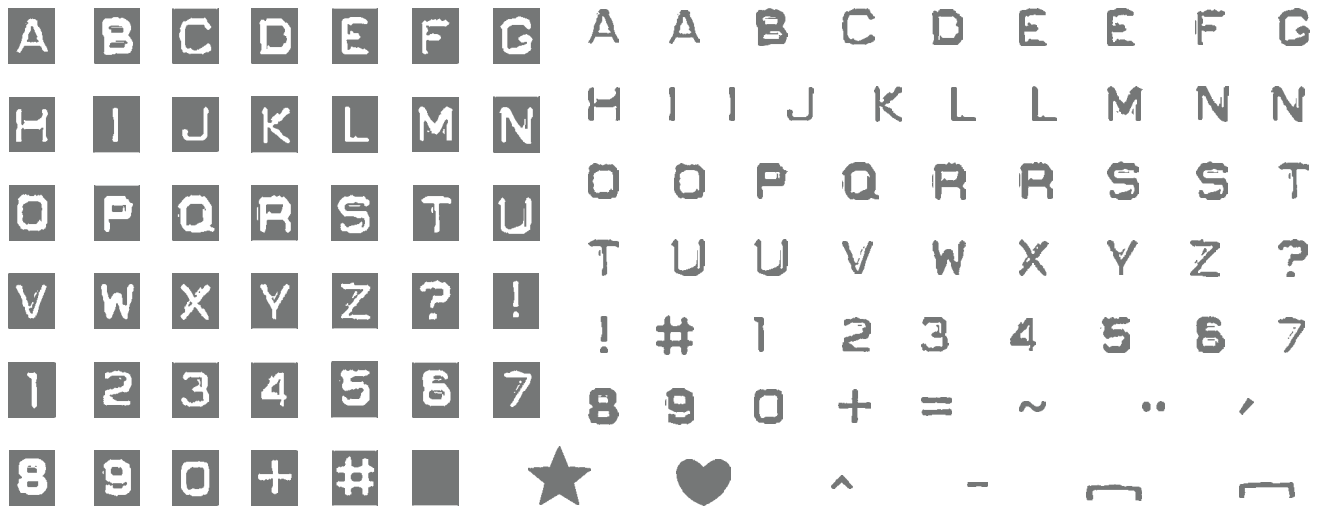

LABELER ALPHABET

141936 **$17.00** (suggested clear block: a)
101 photopolymer stamps