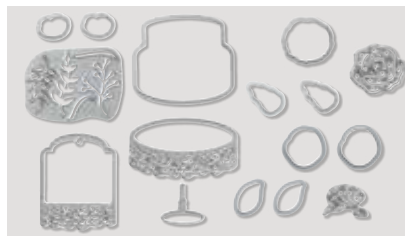

SWEET CAKE FRAMELITS

145617 **$33.00**

16 dies. Largest die: 2-1/8" x 3-3/8".

Coordinates with Cake Soirée Stamp Set (p. 78)