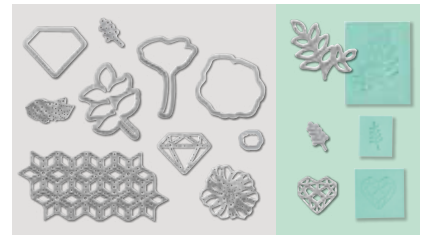

ECLECTIC LAYERS THINLITS

143774 **$30.00**

13 dies. Largest die: 4" x 1-7/8".

Coordinates with Oh So Eclectic Stamp Set (p. 156)