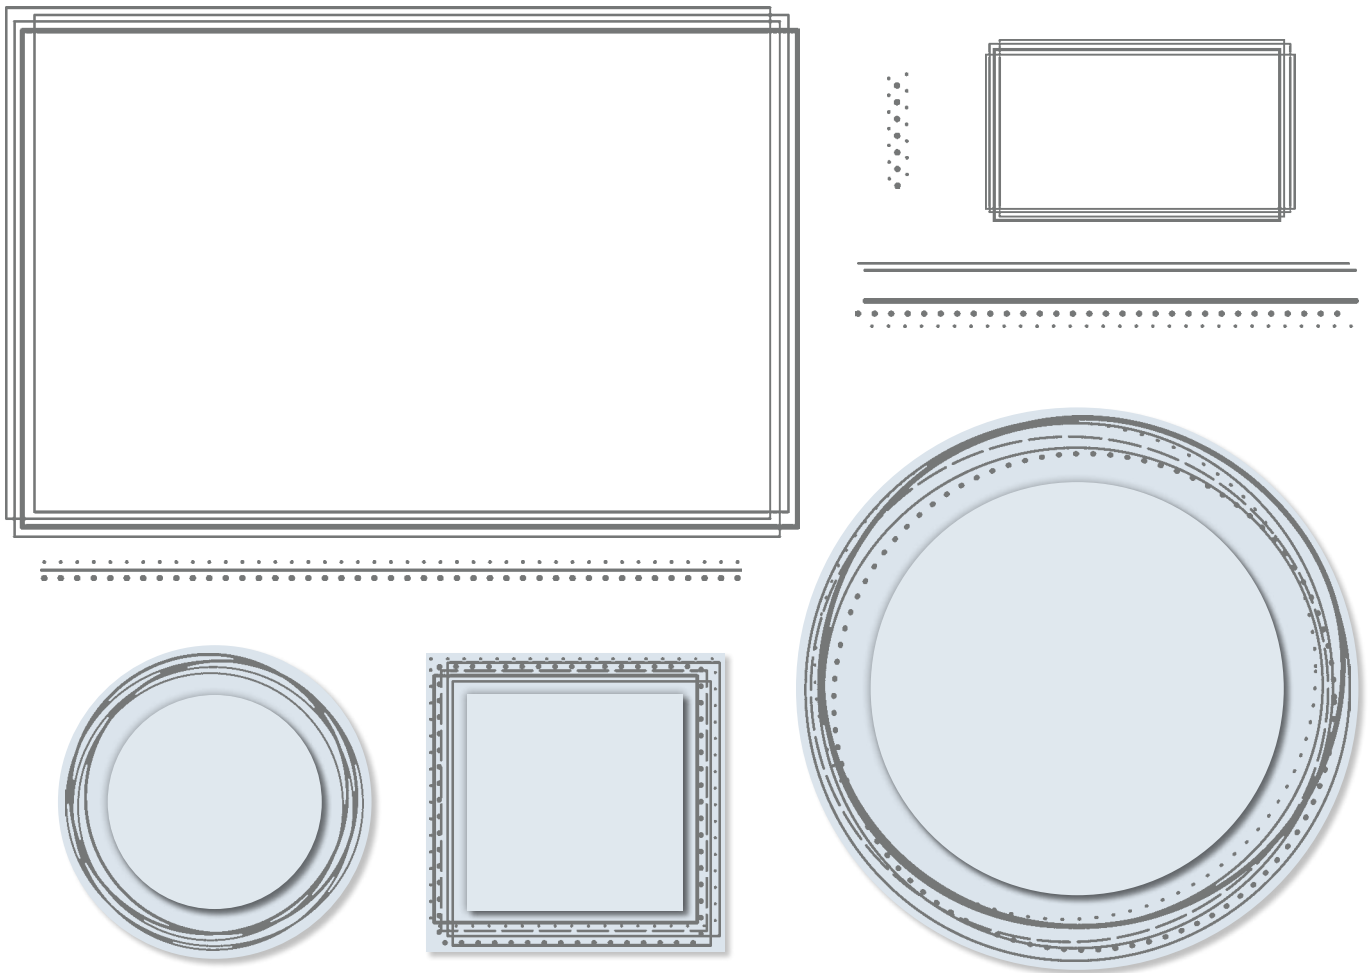

SWIRLY FRAMES

146519 **$21.00** (suggested clear blocks: c, e, f, h)
9 photopolymer stamps

● Coordinates with *Layering Circles Framelits Dies* (p. 218), *Layering Squares Framelits Dies* (p. 218)