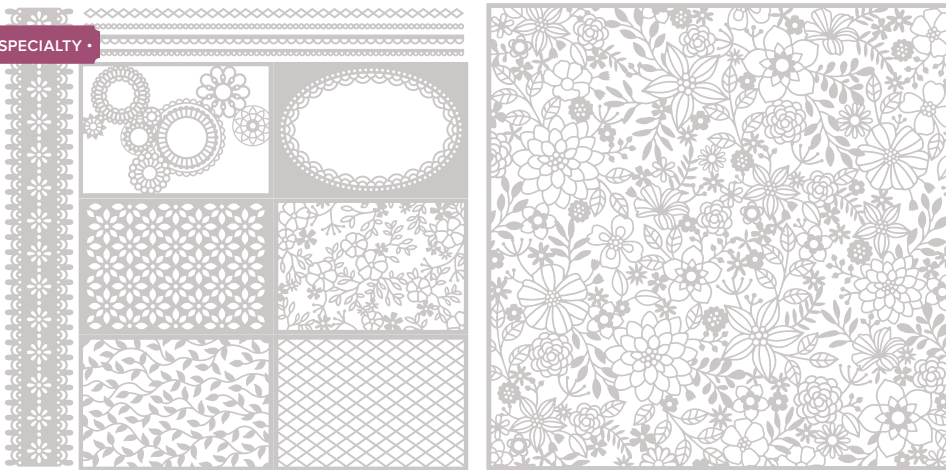

• SPECIALTY •

DELIGHTFULLY DETAILED LASER-CUT SPECIALTY PAPER

146907 $14.00

Delicately detailed laser-cut sheets. Vanilla on one side, white on the other side. One design is a 12" x 12" pattern; the other design has distinct patterns to cut out and use on Delightfully Detailed Note Cards & Envelopes (p. 193). 8 sheets: 4 each of 2 designs. 12" x 12".

Vanilla, white

Coordinates with Delightfully Detailed suite (p. 38–39)