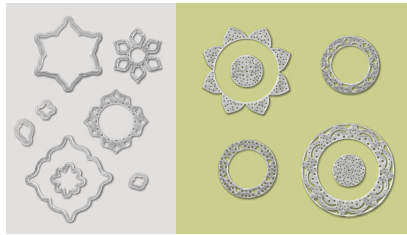

EASTERN MEDALLIONS THINLITS

143725 **$33.00**

14 dies. Largest die: 2-7/8" x 2-7/8".

Coordinates with Eastern Beauty Stamp Set (p. 138)