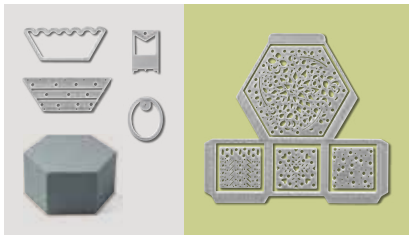

WINDOW BOX THINLITS

142762 **$38.00**

9 dies. Largest image: 6" x 5-9/16".