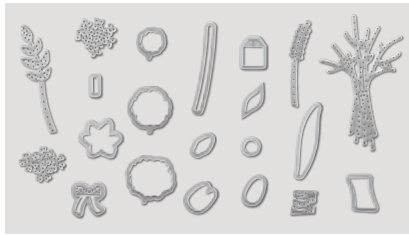

Coordinates with Bubble Over Stamp Set (p. 57)

BOUNCING BABY FRAMELITS

146322 **\$29.00**

9 dies. Largest die: 2-3/4" x 2-11/16".

Coordinates with Sweet Baby Stamp Set (p. 89)

BOUQUET BUNCH FRAMELITS

143659 **\$30.00**