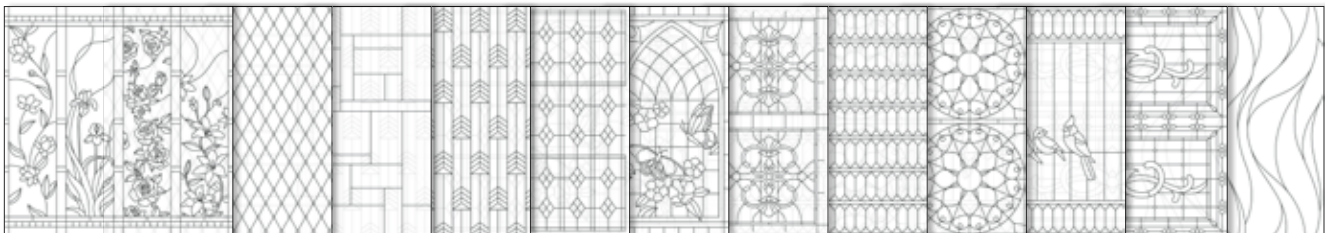

GRACEFUL GLASS 6" X 6" DESIGNER VELLUM • p. 188

146344 **$11.00**
24 sheets. 6" x 6".

ARTISTIC EXPRESSION