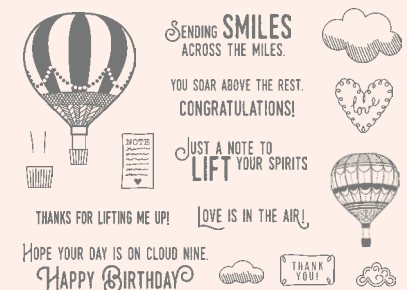

Available in French

LITTLE TWINKLE

Wood-mount
146449 **\$27.00**

Clear-mount
146452 **\$19.00**

p. 83

Available in French

PERENNIAL BIRTHDAY

Wood-mount
145757 **\$30.00**