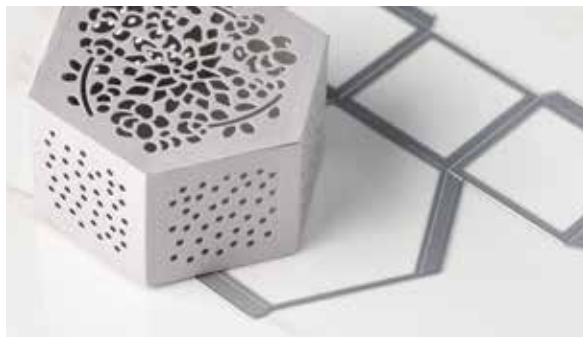

CREATE 3D ITEMS

Create boxes, bags, and more.