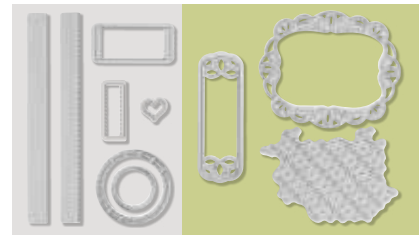

STITCHED LABELS FRAMELITS

146828 **$33.00**

10 dies. Largest die: 3-1/4" x 2-3/4".

Coordinates with Stitched All Around Stamp Set (p. 17)