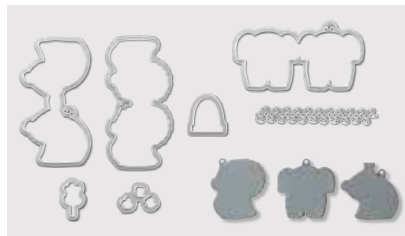

LITTLE LOVES FRAMELITS

143743 **$27.00**

7 dies. Largest die: 3-5/8" x 2-13/16".

Coordinates with A Little Wild Stamp Set (p. 85)