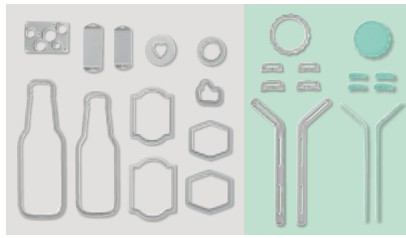

BOTTLES & BUBBLES FRAMELITS

145663 **$28.00**

19 dies. Largest die: 3-3/8" x 1".

Coordinates with Bubble Over Stamp Set (p. 57)