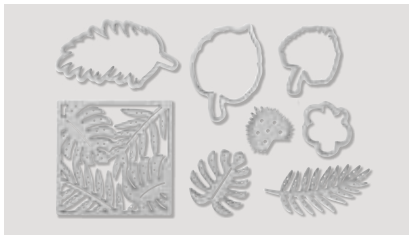

TROPICAL THINLITS

146831 **$27.00**

8 dies. Largest die: 2-5/8" x 2-5/8".

Coordinates with Tropical Chic Stamp Set (p. 121)
Coordinates with Tropical Escape Suite (p. 120–121)