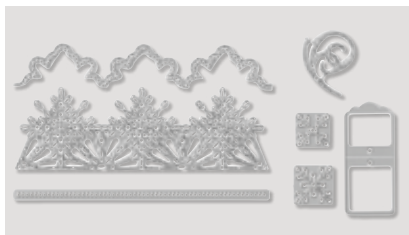

SWIRLY SNOWFLAKES THINLITS

144678 **$30.00**

7 dies. Largest die: 5-3/4" x 1-7/8".

Coordinates with Snowflake Sentiments Stamp Set (p. 100)