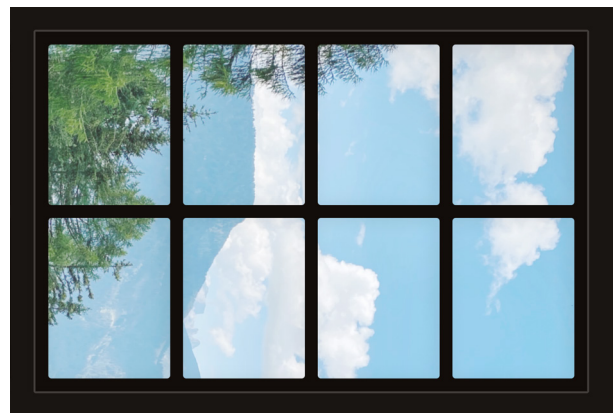

Dollhouse Windows - Set 1 (Dark) - 1:6 Scale

16cm (6")

Visit sunidoll.com for more patterns and tutorials.

SUNI

Dollhouse Windows - Set 1 (Dark) - 1:12 Scale

8cm (3")

5cm (2")

Visit sunidoll.com for more patterns and tutorials.