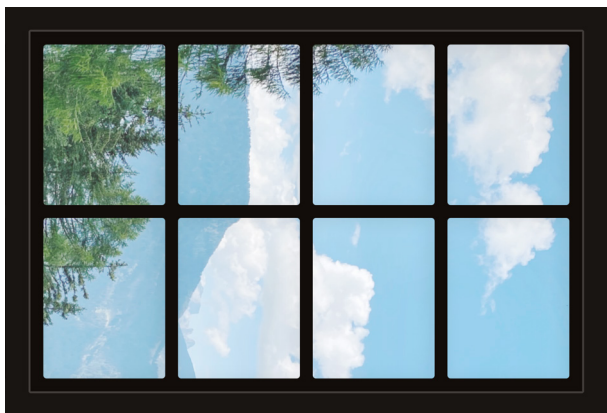

Dollhouse Windows - Set 1 (Dark) - 1:6 Scale

16cm (6")

Visit sunidoll.com for more patterns and tutorials.

SUNI

Dollhouse Windows - Set 1 (Dark) - 1:12 Scale

8cm (3")

5cm (2")

Visit sunidoll.com for more patterns and tutorials.