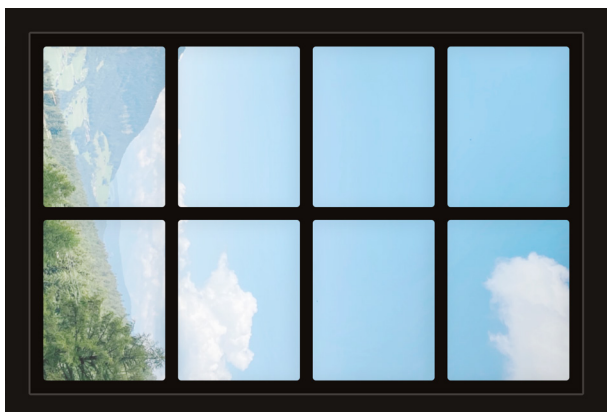

Dollhouse Windows - Set 1 (Dark) - 1:6 Scale

16cm (6")

Visit sunidoll.com for more patterns and tutorials.

SUNI

Dollhouse Windows - Set 1 (Dark) - 1:12 Scale

8cm (3")

5cm (2")

Visit sunidoll.com for more patterns and tutorials.