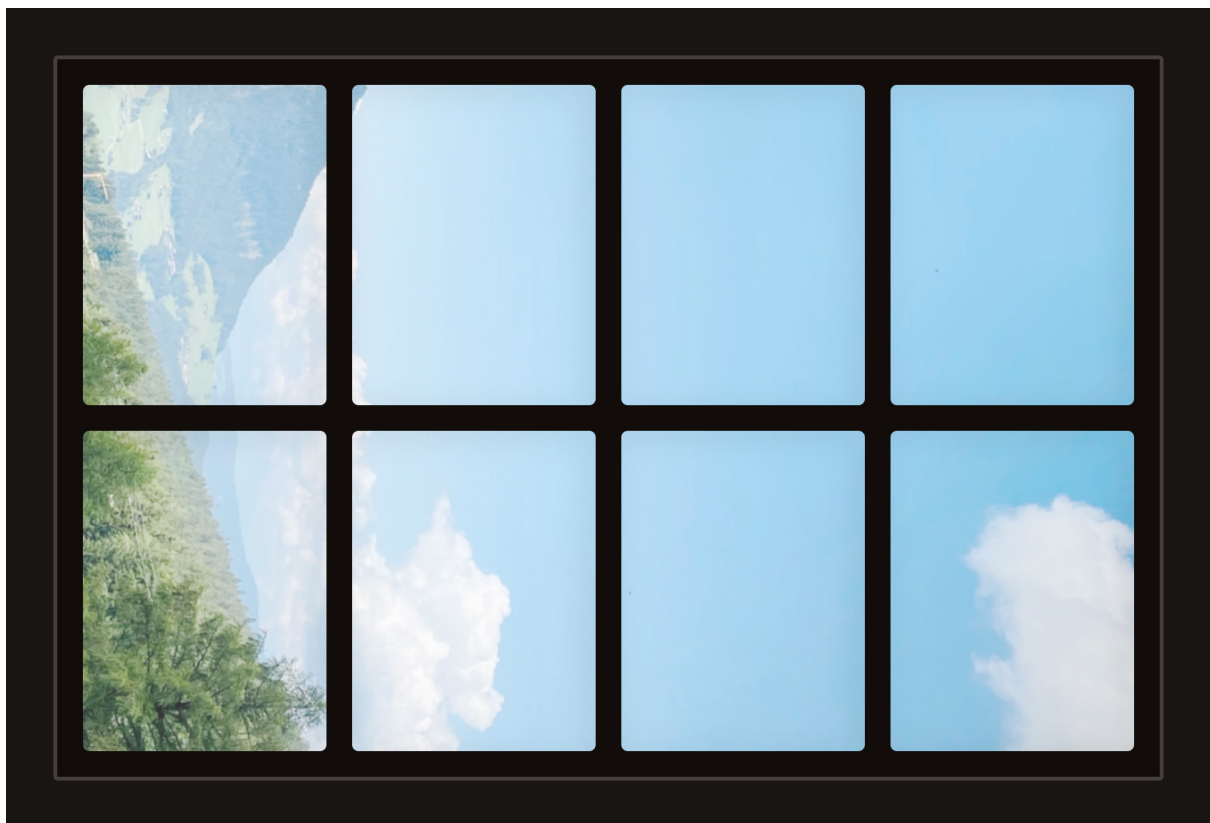

Dollhouse Windows - Set 1 (Dark) - 1:6 Scale

16cm (6")

Visit sunidoll.com for more patterns and tutorials.

SUNI

Dollhouse Windows - Set 1 (Dark) - 1:12 Scale

8cm (3")

5cm (2")

Visit sunidoll.com for more patterns and tutorials.