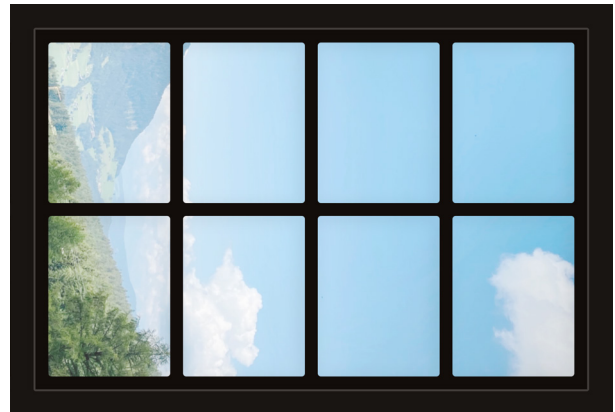

Dollhouse Windows - Set 1 (Dark) - 1:6 Scale

16cm (6")

Visit sunidoll.com for more patterns and tutorials.

SUNI

Dollhouse Windows - Set 1 (Dark) - 1:12 Scale

8cm (3")

5cm (2")

Visit sunidoll.com for more patterns and tutorials.