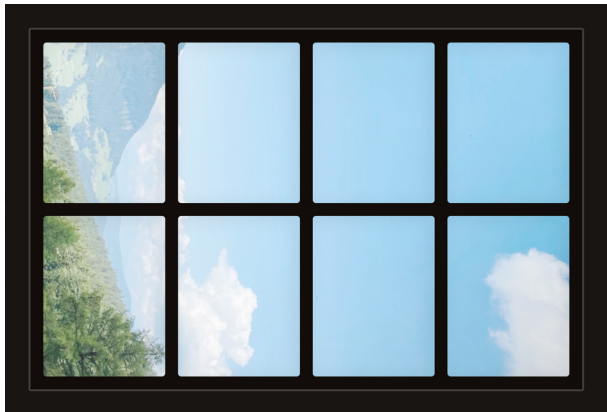

Dollhouse Windows - Set 1 (Dark) - 1:6 Scale

16cm (6")

Visit sunidoll.com for more patterns and tutorials.

SUNI

Dollhouse Windows - Set 1 (Dark) - 1:12 Scale

8cm (3")

5cm (2")

Visit sunidoll.com for more patterns and tutorials.