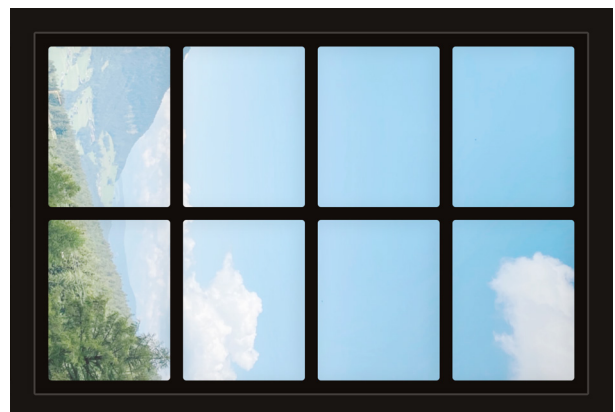

Dollhouse Windows - Set 1 (Dark) - 1:6 Scale

16cm (6")

Visit sunidoll.com for more patterns and tutorials.

SUNI

Dollhouse Windows - Set 1 (Dark) - 1:12 Scale

8cm (3")

5cm (2")

Visit sunidoll.com for more patterns and tutorials.