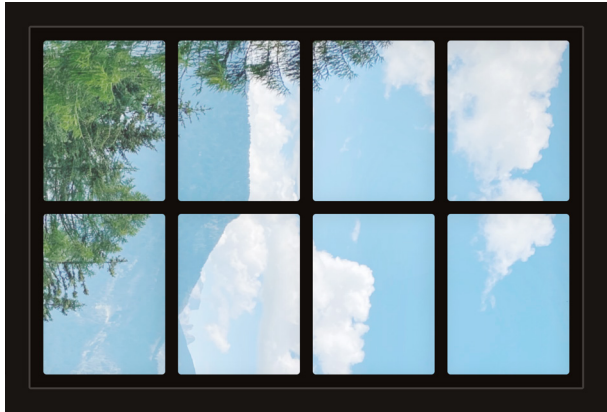

Dollhouse Windows - Set 1 (Dark) - 1:6 Scale

16cm (6")

Visit sunidoll.com for more patterns and tutorials.

SUNI

Dollhouse Windows - Set 1 (Dark) - 1:12 Scale

8cm (3")

5cm (2")

Visit sunidoll.com for more patterns and tutorials.