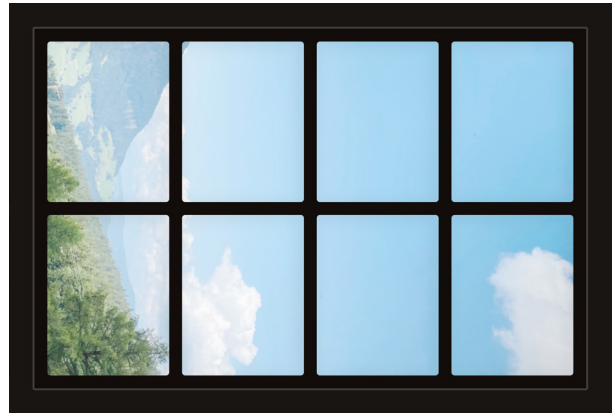

Dollhouse Windows - Set 1 (Dark) - 1:6 Scale

16cm (6")

10cm (4")

Visit sunidoll.com for more patterns and tutorials.

Dollhouse Windows - Set 1 (Dark) - 1:12 Scale

8cm (3")

5cm (2")

Visit sunidoll.com for more patterns and tutorials.