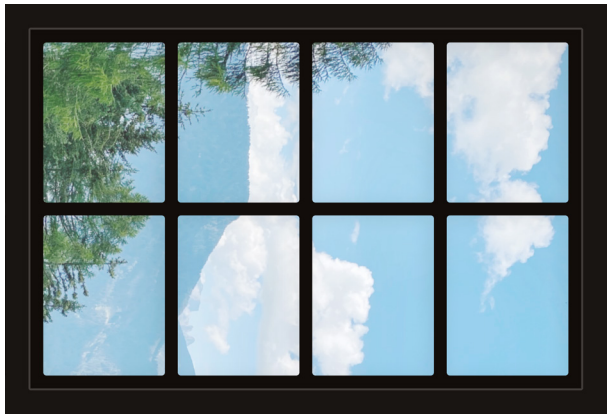

Dollhouse Windows - Set 1 (Dark) - 1:6 Scale

16cm (6")

10cm (4")

Visit sunidoll.com for more patterns and tutorials.

Dollhouse Windows - Set 1 (Dark) - 1:12 Scale

8cm (3")

5cm (2")

Visit sunidoll.com for more patterns and tutorials.