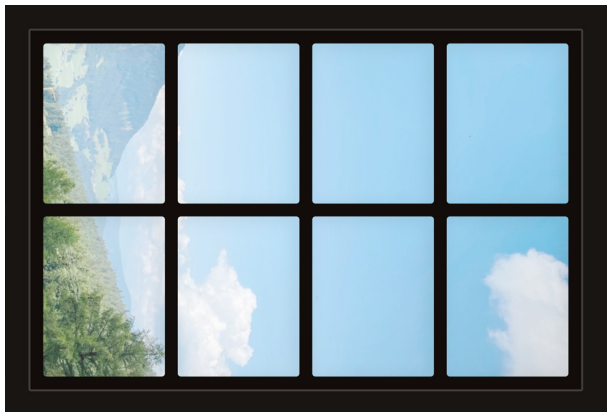

Dollhouse Windows - Set 1 (Dark) - 1:6 Scale

16cm (6")

10cm (4")

Visit sunidoll.com for more patterns and tutorials.

Dollhouse Windows - Set 1 (Dark) - 1:12 Scale

8cm (3")

5cm (2")

Visit sunidoll.com for more patterns and tutorials.