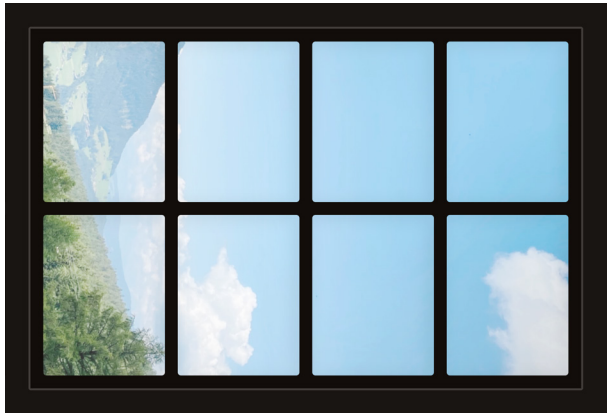

Dollhouse Windows - Set 1 (Dark) - 1:6 Scale

16cm (6")

10cm (4")

Visit sunidoll.com for more patterns and tutorials.

Dollhouse Windows - Set 1 (Dark) - 1:12 Scale

8cm (3")

5cm (2")

Visit sunidoll.com for more patterns and tutorials.