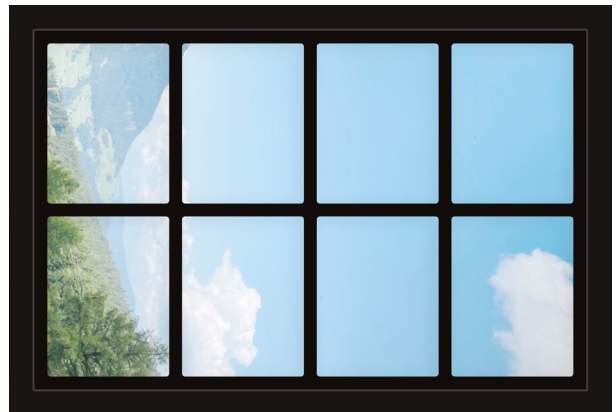

Dollhouse Windows - Set 1 (Dark) - 1:6 Scale

16cm (6")

10cm (4")

Visit sunidoll.com for more patterns and tutorials.

Dollhouse Windows - Set 1 (Dark) - 1:12 Scale

8cm (3")

5cm (2")

Visit sunidoll.com for more patterns and tutorials.