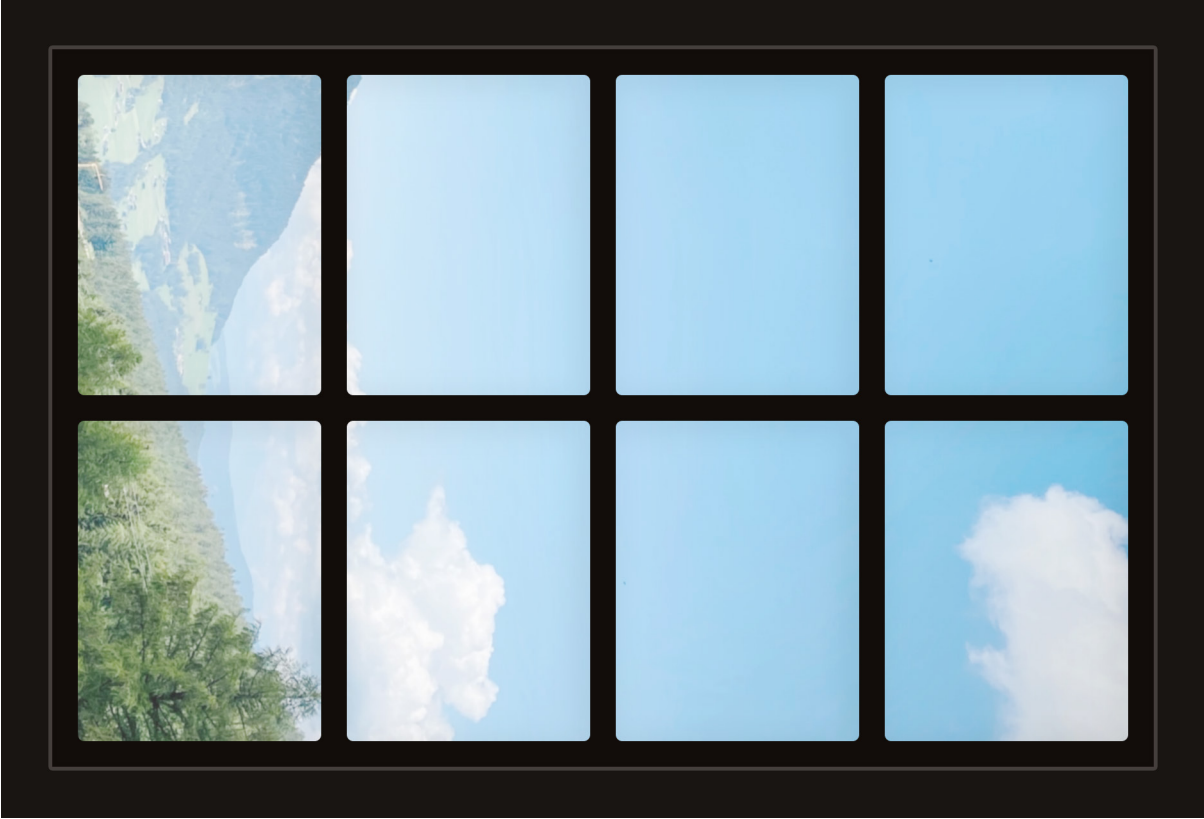

Dollhouse Windows - Set 1 (Dark) - 1:6 Scale

16cm (6")

10cm (4")

Visit sunidoll.com for more patterns and tutorials.

Dollhouse Windows - Set 1 (Dark) - 1:12 Scale

8cm (3")

5cm (2")

Visit sunidoll.com for more patterns and tutorials.