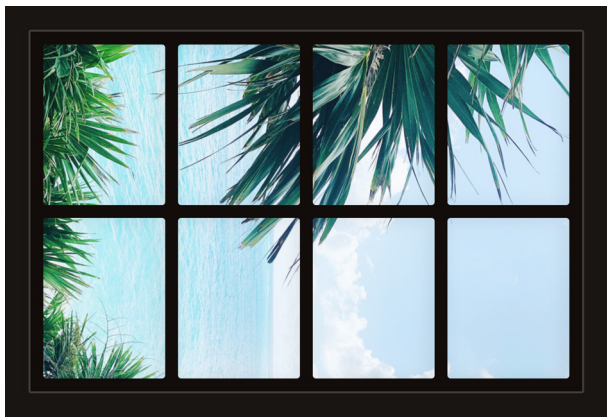

Dollhouse Windows - Set 10 (Dark) - 1:6 Scale

16cm (6")

Visit sunidoll.com for more patterns and tutorials.

SUNI

Dollhouse Windows - Set 10 (Dark) - 1:12 Scale

8cm (3")

5cm (2")

Visit sunidoll.com for more patterns and tutorials.