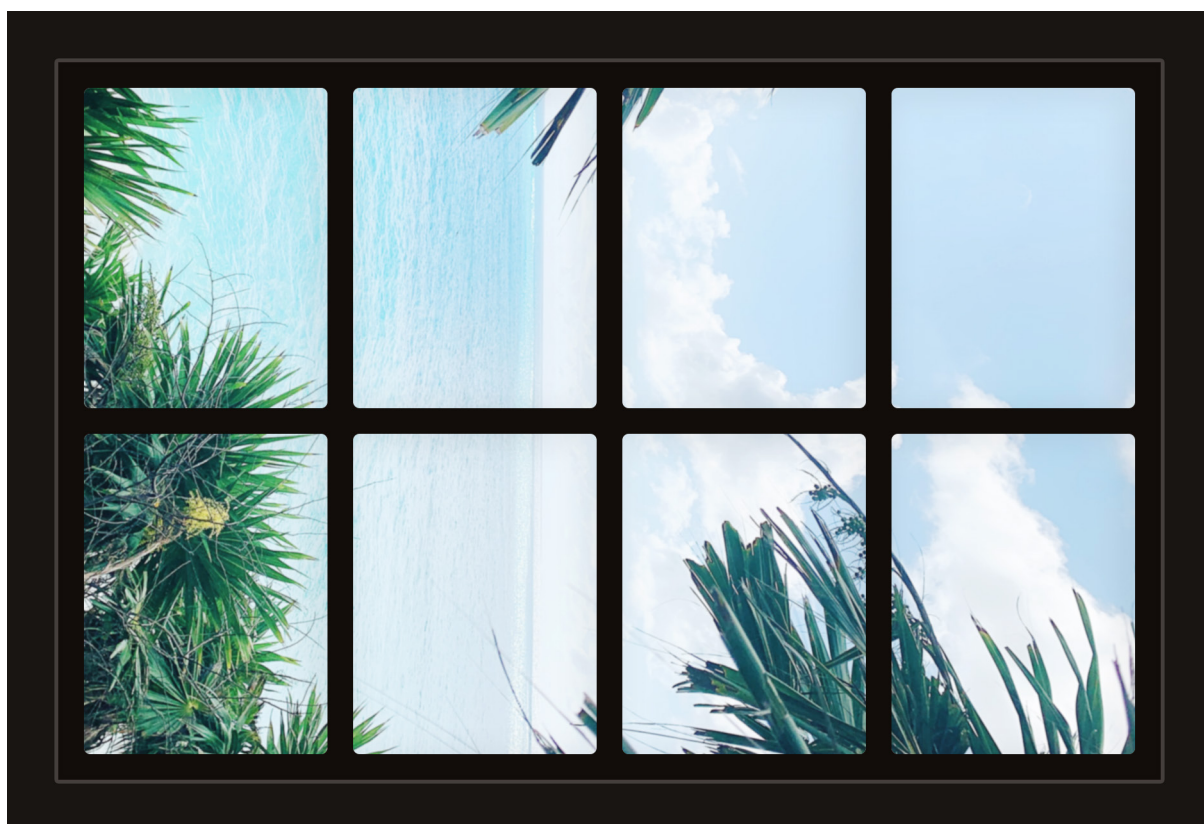

Dollhouse Windows - Set 10 (Dark) - 1:6 Scale

16cm (6")

Visit sunidoll.com for more patterns and tutorials.

SUNI

Dollhouse Windows - Set 10 (Dark) - 1:12 Scale

8cm (3")

5cm (2")

Visit sunidoll.com for more patterns and tutorials.