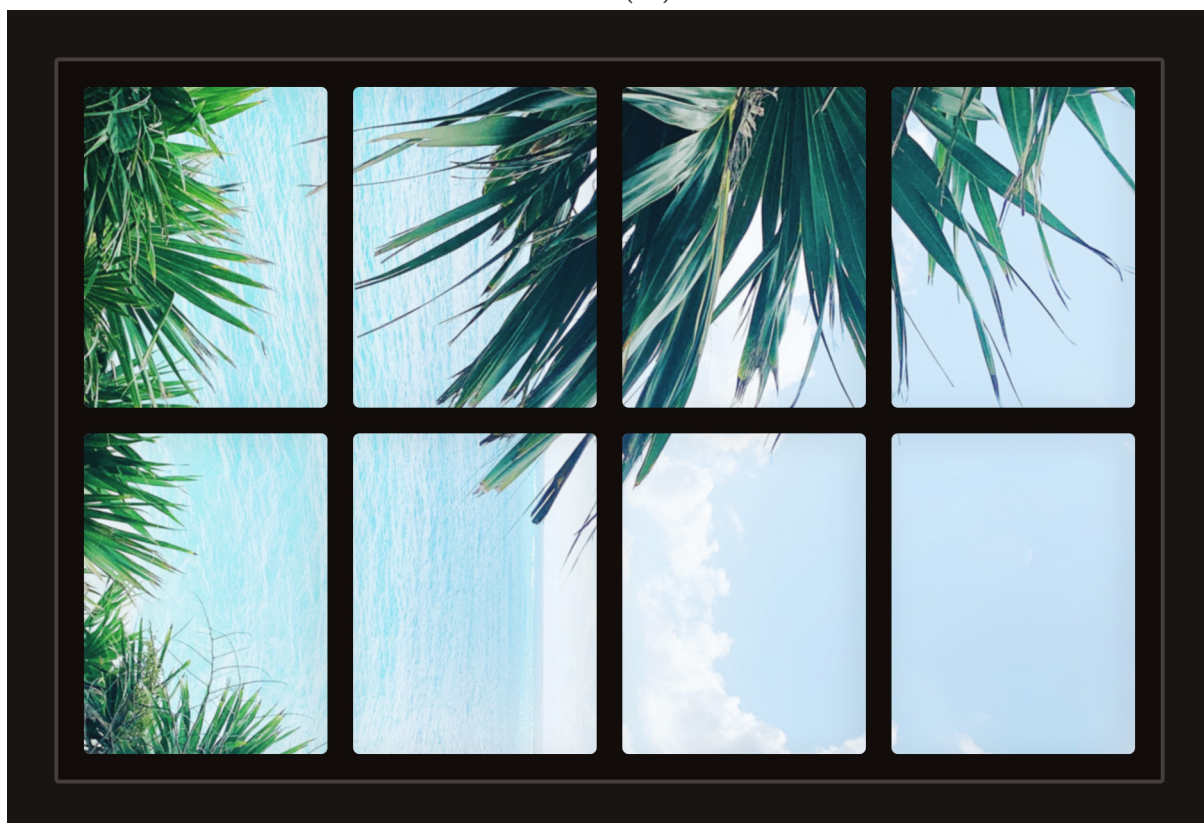

Dollhouse Windows - Set 10 (Dark) - 1:6 Scale

16cm (6")

Visit sunidoll.com for more patterns and tutorials.

SUNI

Dollhouse Windows - Set 10 (Dark) - 1:12 Scale

8cm (3")

5cm (2")

Visit sunidoll.com for more patterns and tutorials.