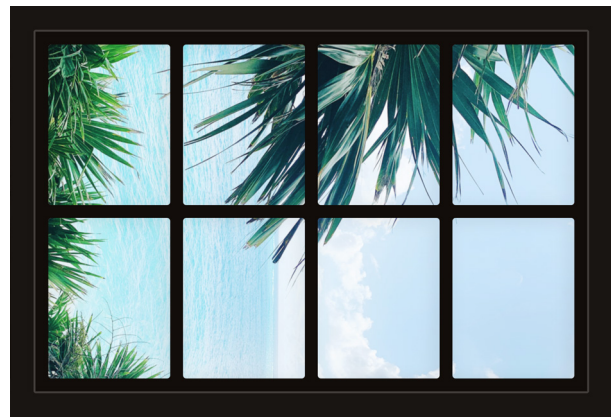

Dollhouse Windows - Set 10 (Dark) - 1:6 Scale

16cm (6")

Visit sunidoll.com for more patterns and tutorials.

SUNI

Dollhouse Windows - Set 10 (Dark) - 1:12 Scale

8cm (3")

5cm (2")

Visit sunidoll.com for more patterns and tutorials.