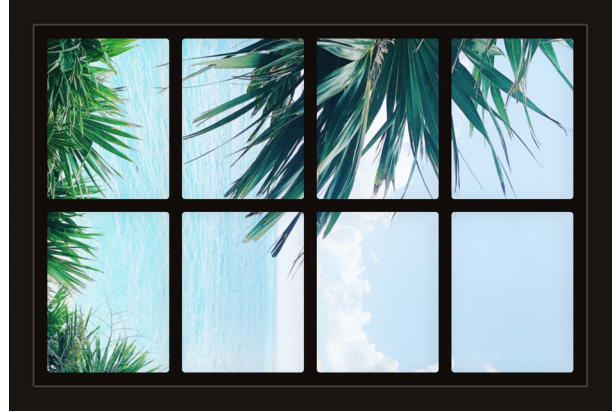

Dollhouse Windows - Set 10 (Dark) - 1:6 Scale

16cm (6")

10cm (4")

Visit sunidoll.com for more patterns and tutorials.

SUNI

Dollhouse Windows - Set 10 (Dark) - 1:12 Scale

8cm (3")

5cm (2")