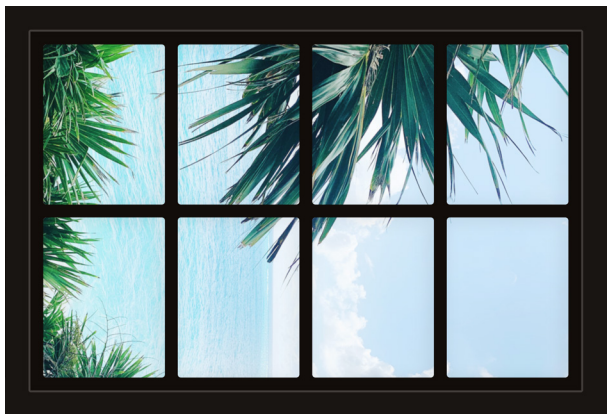

Dollhouse Windows - Set 10 (Dark) - 1:6 Scale

16cm (6")

10cm (4")

Visit sunidoll.com for more patterns and tutorials.

SUNI

Dollhouse Windows - Set 10 (Dark) - 1:12 Scale

8cm (3")

5cm (2")