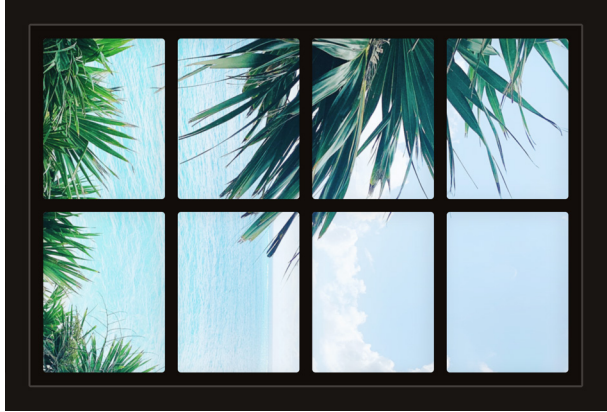

Dollhouse Windows - Set 10 (Dark) - 1:6 Scale

16cm (6")

10cm (4")

Visit sunidoll.com for more patterns and tutorials.

SUNI

Dollhouse Windows - Set 10 (Dark) - 1:12 Scale

8cm (3")

5cm (2")