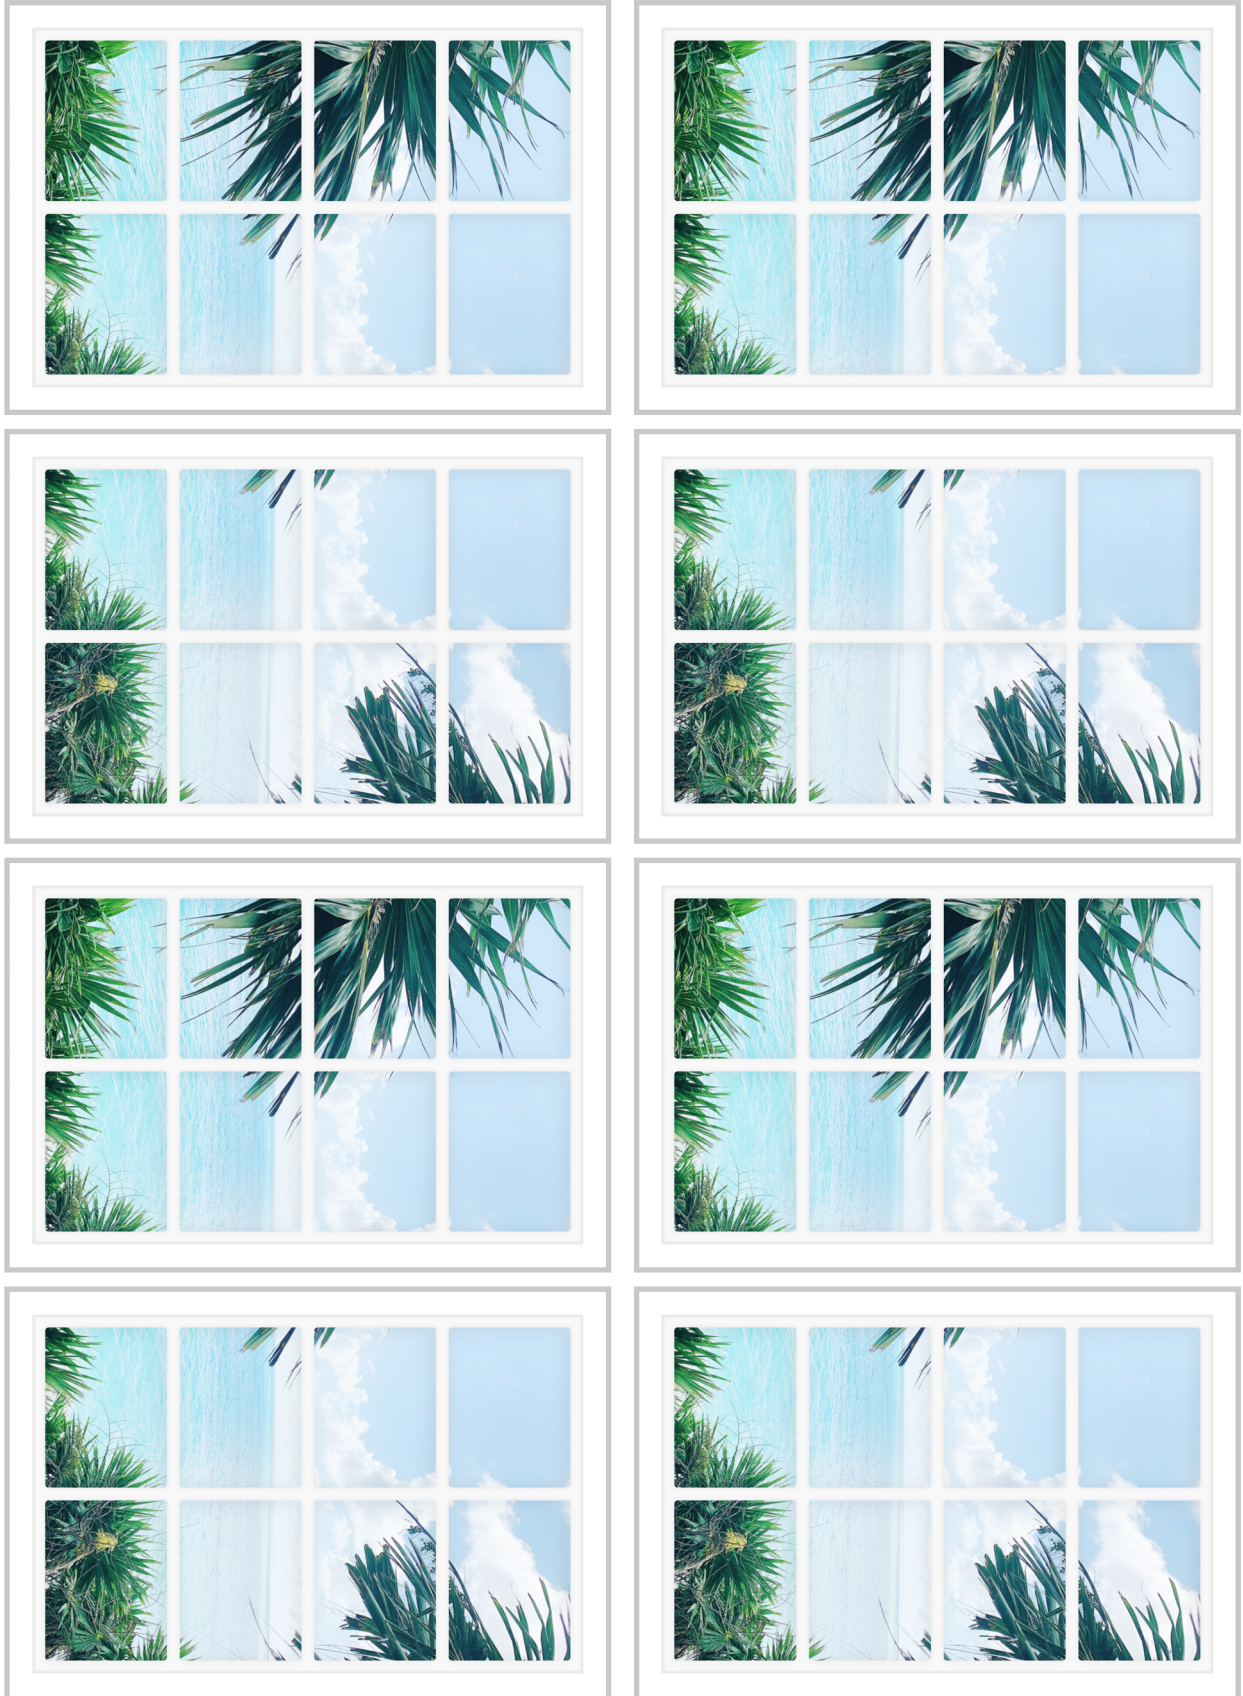

Dollhouse Windows - Set 10 (White) - 1:6 Scale

16cm (6")

10cm (4")

Visit sunidoll.com for more patterns and tutorials.

SUNI

Dollhouse Windows - Set 10 (White) - 1:12 Scale

8cm (3")

5cm (2")