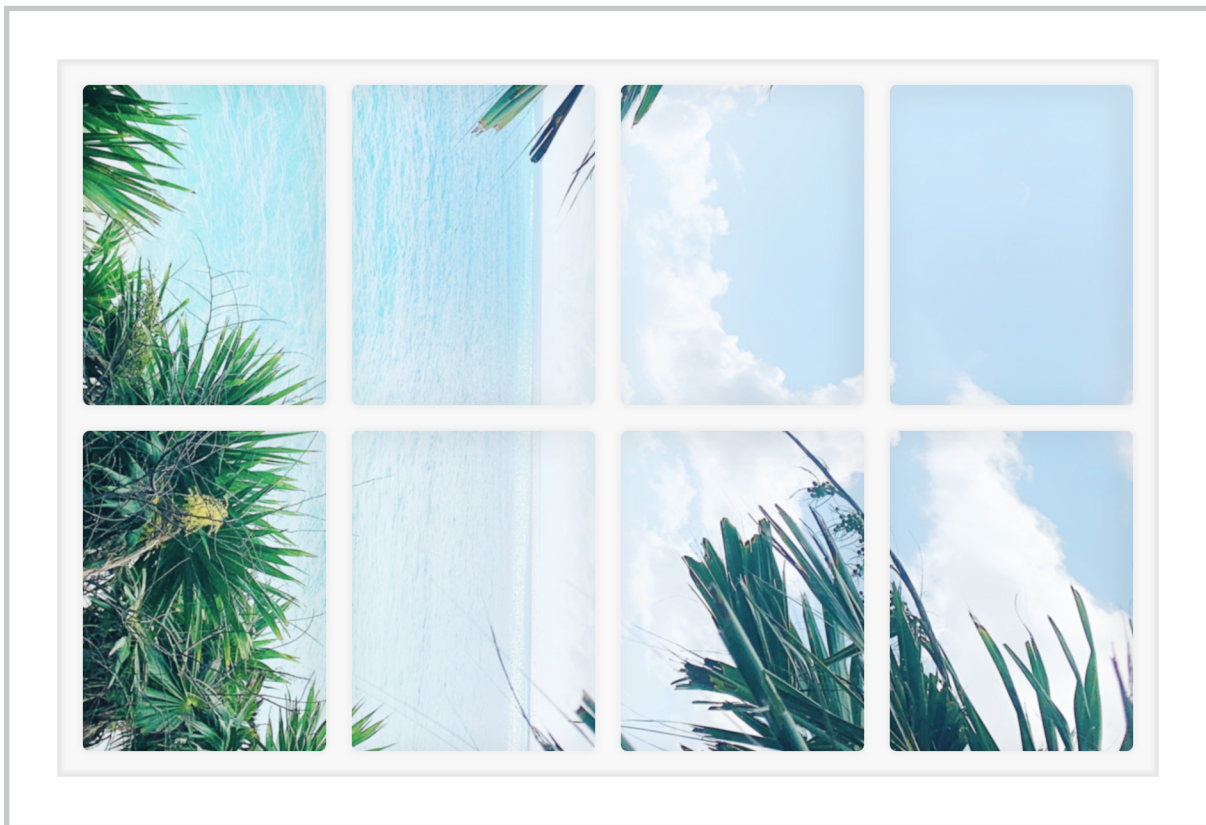

Dollhouse Windows - Set 10 (White) - 1:6 Scale

16cm (6")

10cm (4")

Visit sunidoll.com for more patterns and tutorials.

SUNI

Dollhouse Windows - Set 10 (White) - 1:12 Scale

8cm (3")

5cm (2")