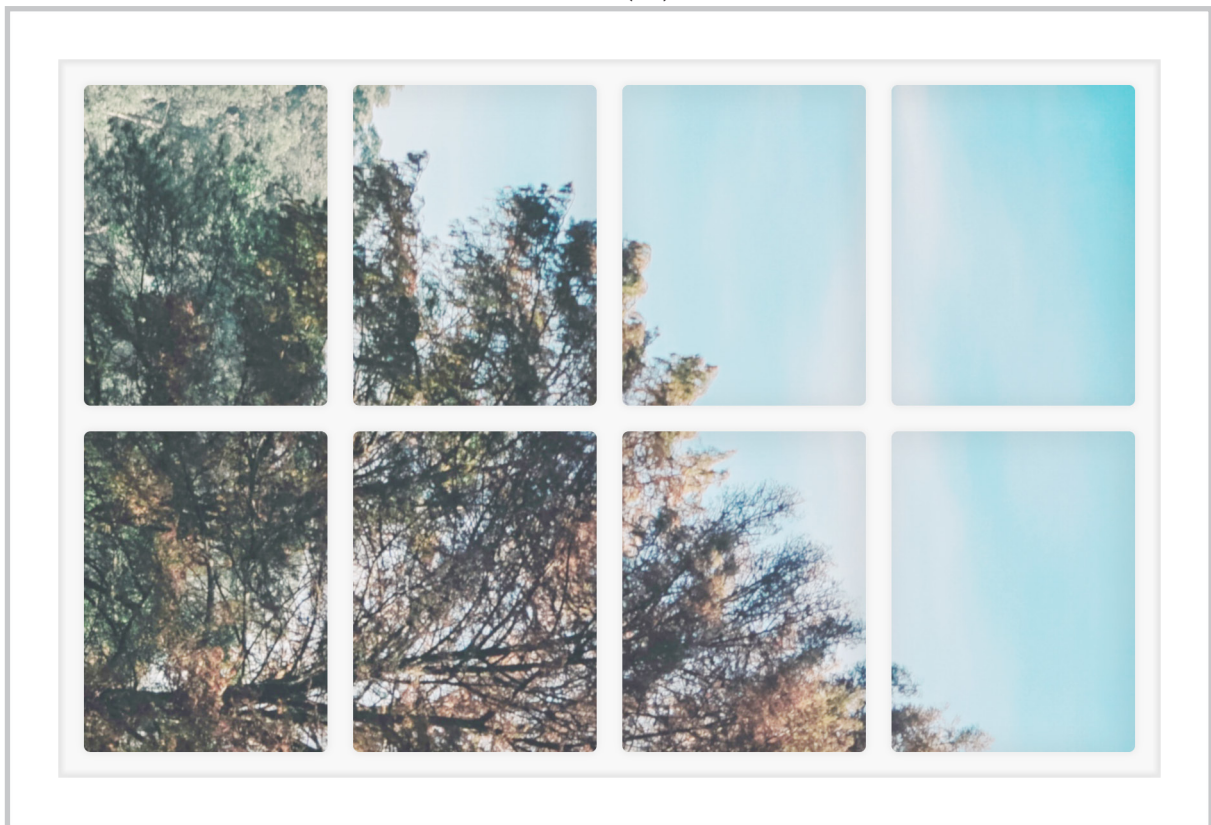

Dollhouse Windows - Set 2 (White) - 1:6 Scale

16cm (6")

10cm (4")

Visit sunidoll.com for more patterns and tutorials.

SUNI

Dollhouse Windows - Set 2 (White) - 1:6 Scale

16cm (6")

Visit sunidoll.com for more patterns and tutorials.

SUNI

Dollhouse Windows - Set 2 (White) - 1:12 Scale

8cm (3")

Visit sunidoll.com for more patterns and tutorials.