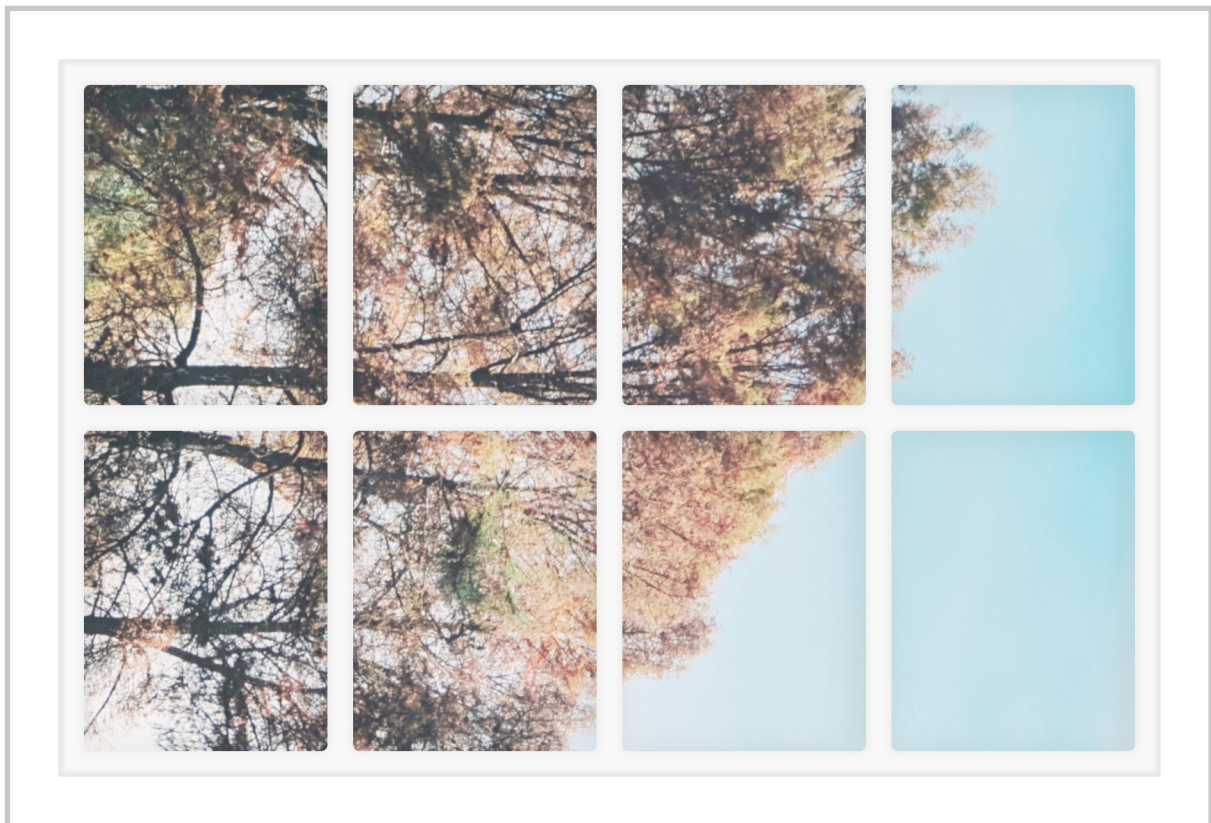

Dollhouse Windows - Set 2 (White) - 1:6 Scale

16cm (6")

10cm (4")

Visit sunidoll.com for more patterns and tutorials.

SUNI

Dollhouse Windows - Set 2 (White) - 1:6 Scale

16cm (6")

Visit sunidoll.com for more patterns and tutorials.

SUNI

Dollhouse Windows - Set 2 (White) - 1:12 Scale

8cm (3")

Visit sunidoll.com for more patterns and tutorials.