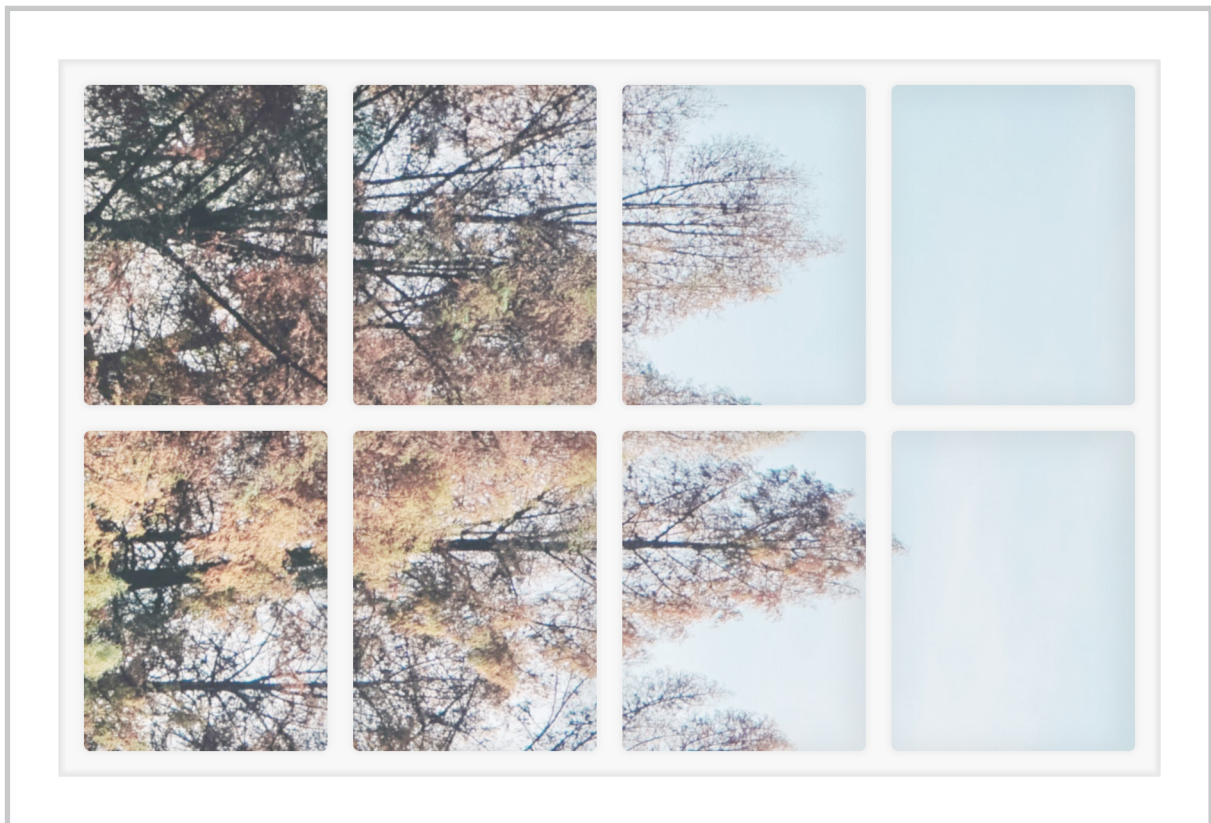

Dollhouse Windows - Set 2 (White) - 1:6 Scale

16cm (6")

10cm (4")

Visit sunidoll.com for more patterns and tutorials.

SUNI

Dollhouse Windows - Set 2 (White) - 1:6 Scale

16cm (6")

Visit sunidoll.com for more patterns and tutorials.

SUNI

Dollhouse Windows - Set 2 (White) - 1:12 Scale

8cm (3")

Visit sunidoll.com for more patterns and tutorials.