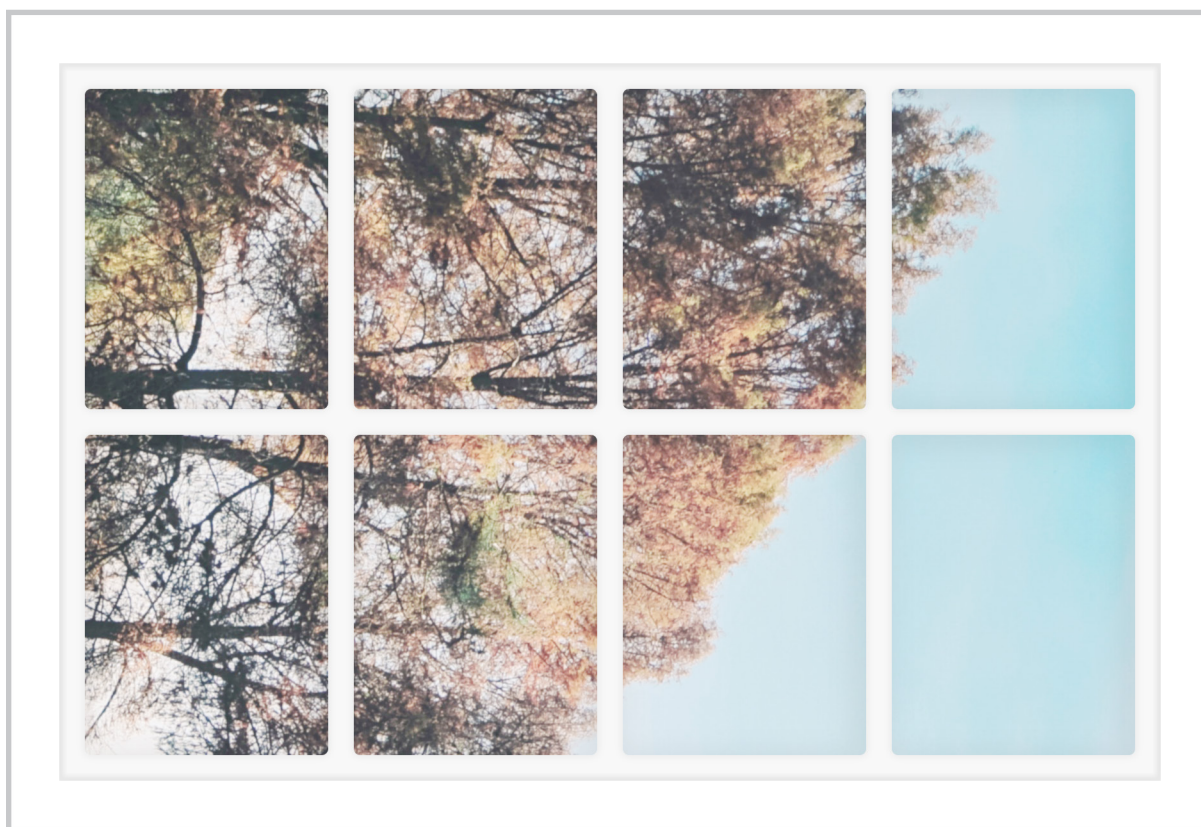

Dollhouse Windows - Set 2 (White) - 1:6 Scale

16cm (6")

Visit sunidoll.com for more patterns and tutorials.

SUNI

Dollhouse Windows - Set 2 (White) - 1:6 Scale

16cm (6")

Visit sunidoll.com for more patterns and tutorials.

SUNI

Dollhouse Windows - Set 2 (White) - 1:12 Scale

8cm (3")

5cm (2")

Visit sunidoll.com for more patterns and tutorials.