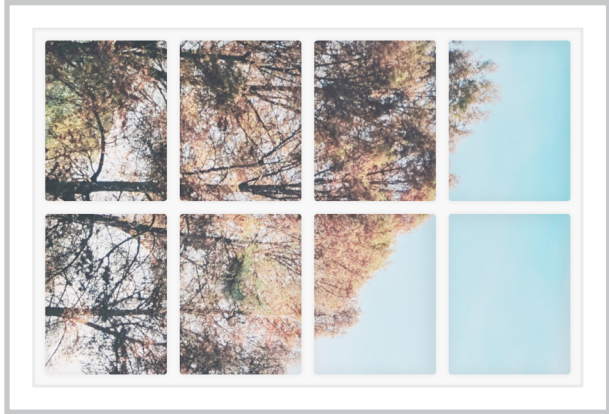

Dollhouse Windows - Set 2 (White) - 1:6 Scale

16cm (6")

Visit sunidoll.com for more patterns and tutorials.

SUNI

Dollhouse Windows - Set 2 (White) - 1:6 Scale

16cm (6")

Visit sunidoll.com for more patterns and tutorials.

SUNI

Dollhouse Windows - Set 2 (White) - 1:12 Scale

8cm (3")

5cm (2")

Visit sunidoll.com for more patterns and tutorials.