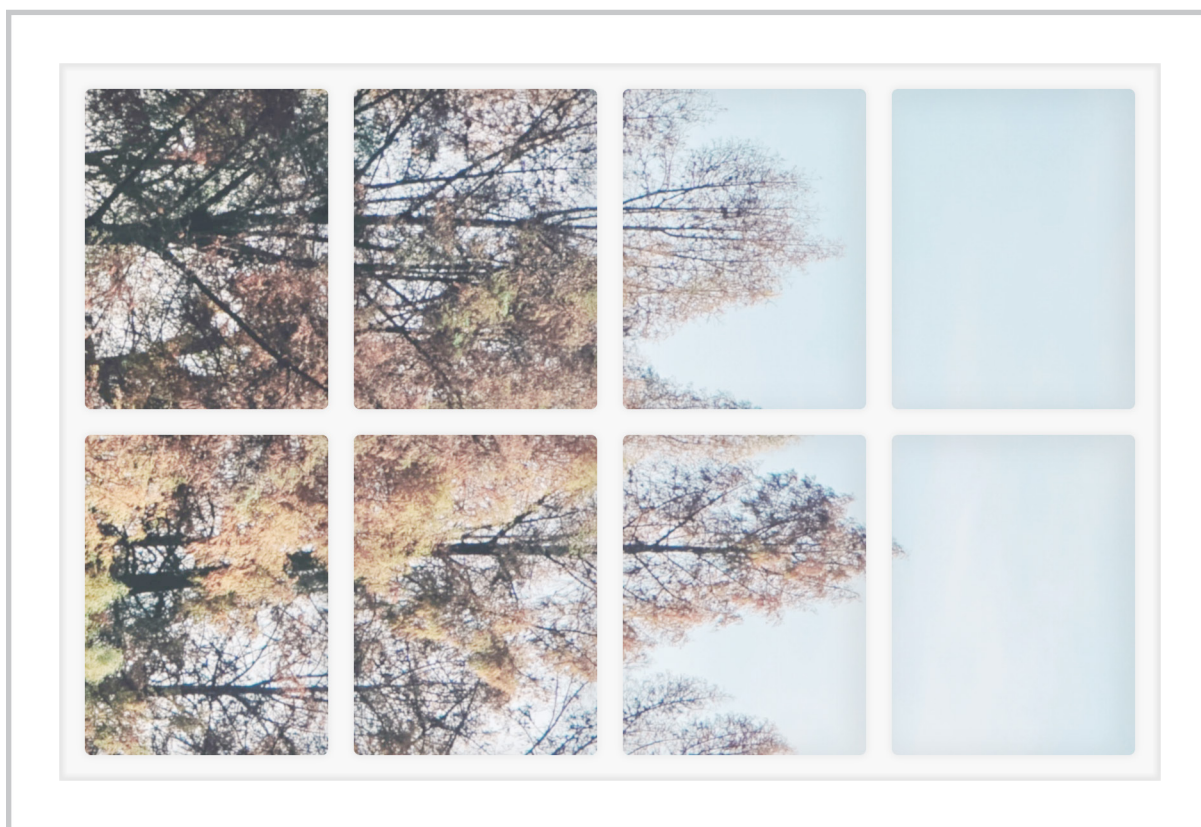

Dollhouse Windows - Set 2 (White) - 1:6 Scale

16cm (6")

Visit sunidoll.com for more patterns and tutorials.

SUNI

Dollhouse Windows - Set 2 (White) - 1:6 Scale

16cm (6")

Visit sunidoll.com for more patterns and tutorials.

SUNI

Dollhouse Windows - Set 2 (White) - 1:12 Scale

8cm (3")

5cm (2")

Visit sunidoll.com for more patterns and tutorials.