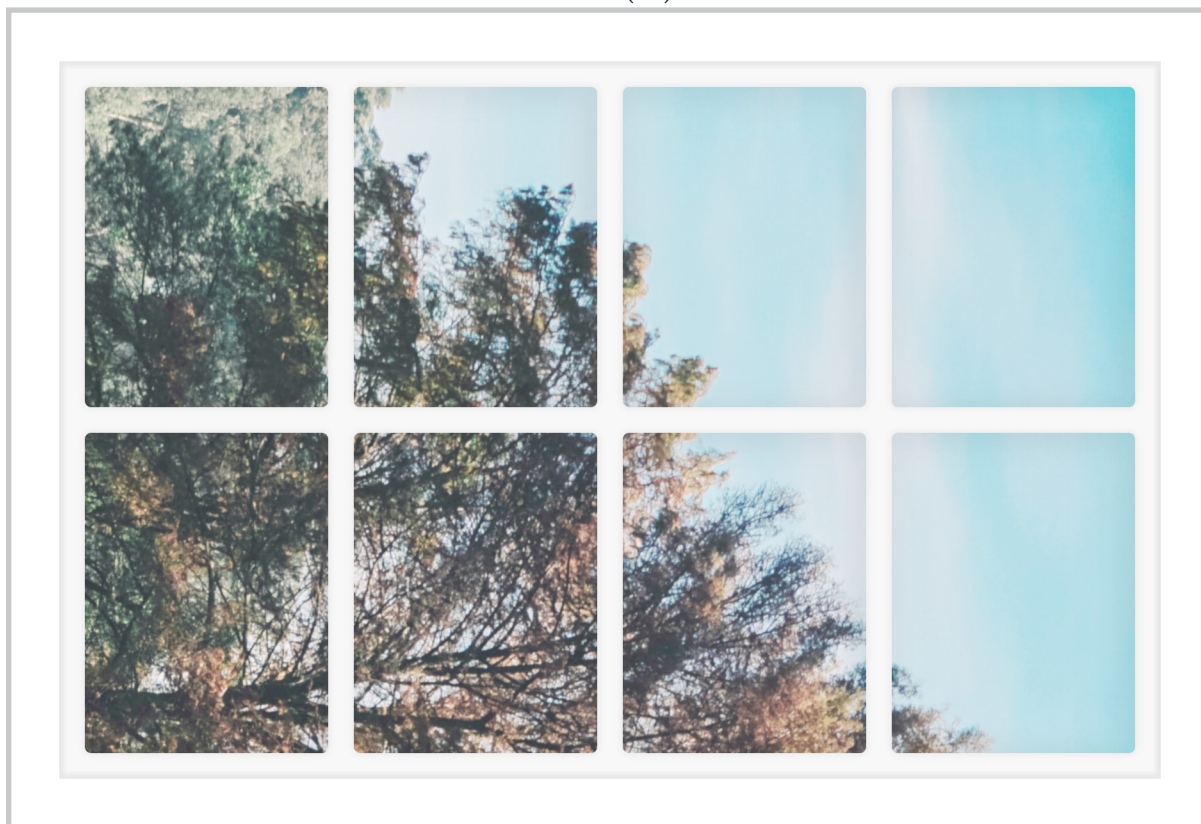

Dollhouse Windows - Set 2 (White) - 1:6 Scale

16cm (6")

Visit sunidoll.com for more patterns and tutorials.

SUNI

Dollhouse Windows - Set 2 (White) - 1:6 Scale

16cm (6")

Visit sunidoll.com for more patterns and tutorials.

SUNI

Dollhouse Windows - Set 2 (White) - 1:12 Scale

8cm (3")

5cm (2")

Visit sunidoll.com for more patterns and tutorials.