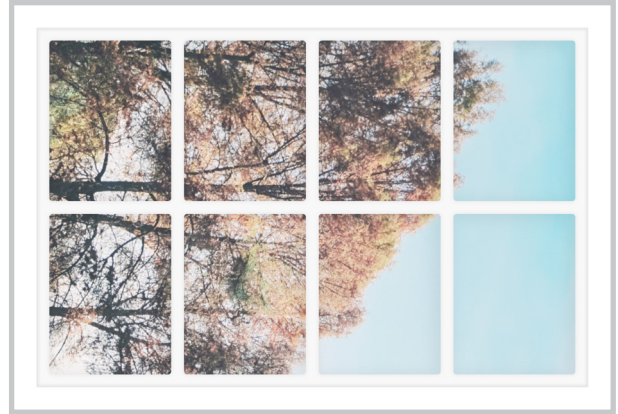

Dollhouse Windows - Set 2 (White) - 1:6 Scale

16cm (6")

Visit sunidoll.com for more patterns and tutorials.

SUNI

Dollhouse Windows - Set 2 (White) - 1:6 Scale

16cm (6")

Visit sunidoll.com for more patterns and tutorials.

SUNI

Dollhouse Windows - Set 2 (White) - 1:12 Scale

8cm (3")

5cm (2")

Visit sunidoll.com for more patterns and tutorials.