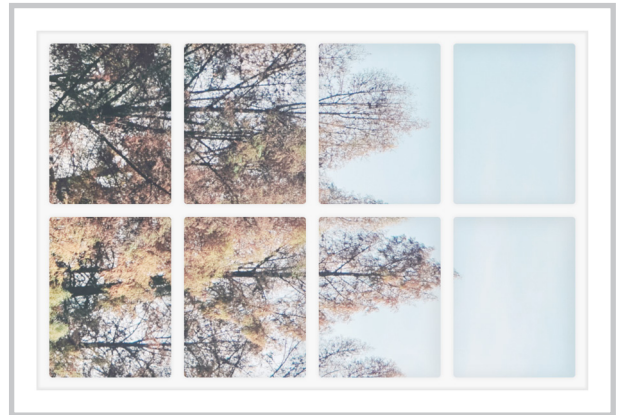

Dollhouse Windows - Set 2 (White) - 1:6 Scale

16cm (6")

Visit sunidoll.com for more patterns and tutorials.

SUNI

Dollhouse Windows - Set 2 (White) - 1:6 Scale

16cm (6")

Visit sunidoll.com for more patterns and tutorials.

SUNI

Dollhouse Windows - Set 2 (White) - 1:12 Scale

8cm (3")

5cm (2")

Visit sunidoll.com for more patterns and tutorials.