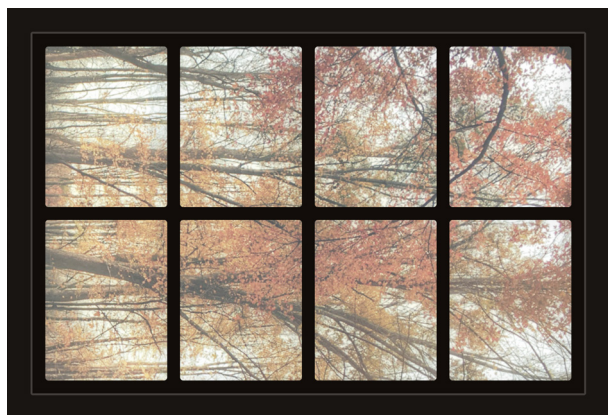

# Dollhouse Windows - Set 3 (Dark) - 1:6 Scale

16cm (6")

Visit [sunidoll.com](http://sunidoll.com) for more patterns and tutorials.

SUNI

## Dollhouse Windows - Set 3 (Dark) - 1:12 Scale

8cm (3")

5cm (2")

Visit [sunidoll.com](http://sunidoll.com) for more patterns and tutorials.

SUNI