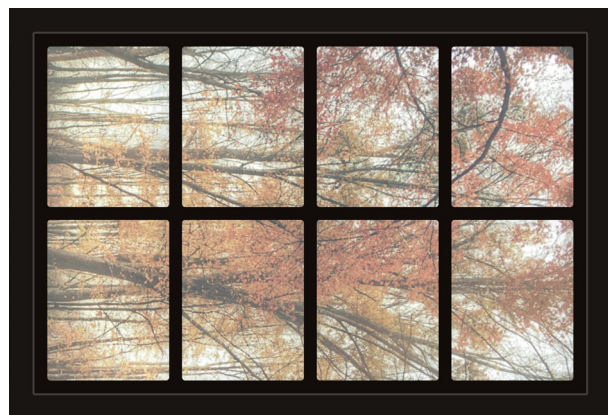

# Dollhouse Windows - Set 3 (Dark) - 1:6 Scale

16cm (6")

Visit [sunidoll.com](http://sunidoll.com) for more patterns and tutorials.

SUNI

## Dollhouse Windows - Set 3 (Dark) - 1:12 Scale

8cm (3")

5cm (2")

Visit [sunidoll.com](http://sunidoll.com) for more patterns and tutorials.

SUNI