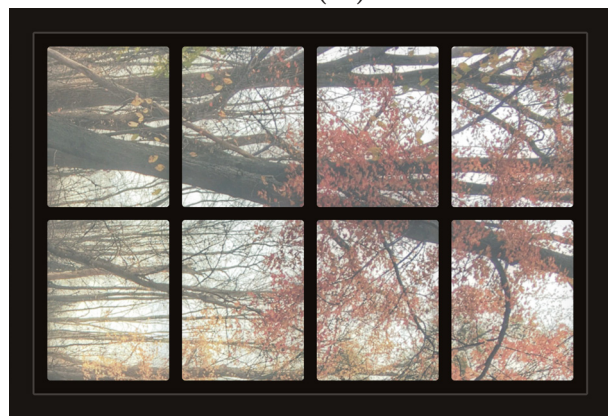

# Dollhouse Windows - Set 3 (Dark) - 1:6 Scale

16cm (6")

Visit [sunidoll.com](http://sunidoll.com) for more patterns and tutorials.

SUNI

## Dollhouse Windows - Set 3 (Dark) - 1:12 Scale

8cm (3")

5cm (2")

Visit [sunidoll.com](http://sunidoll.com) for more patterns and tutorials.

SUNI