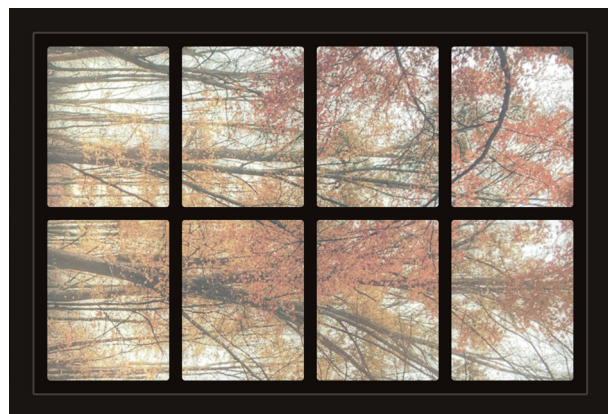

# Dollhouse Windows - Set 3 (Dark) - 1:6 Scale

16cm (6")

Visit [sunidoll.com](http://sunidoll.com) for more patterns and tutorials.

SUNI

## Dollhouse Windows - Set 3 (Dark) - 1:12 Scale

8cm (3")

5cm (2")

Visit [sunidoll.com](http://sunidoll.com) for more patterns and tutorials.

SUNI