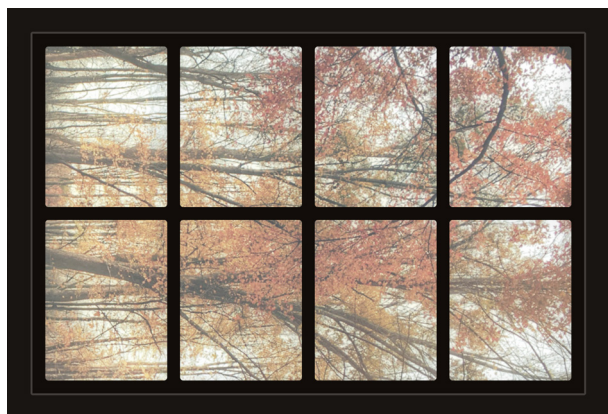

# Dollhouse Windows - Set 3 (Dark) - 1:6 Scale

16cm (6")

Visit [sunidoll.com](http://sunidoll.com) for more patterns and tutorials.

SUNI

## Dollhouse Windows - Set 3 (Dark) - 1:12 Scale

8cm (3")

5cm (2")

Visit [sunidoll.com](http://sunidoll.com) for more patterns and tutorials.

SUNI