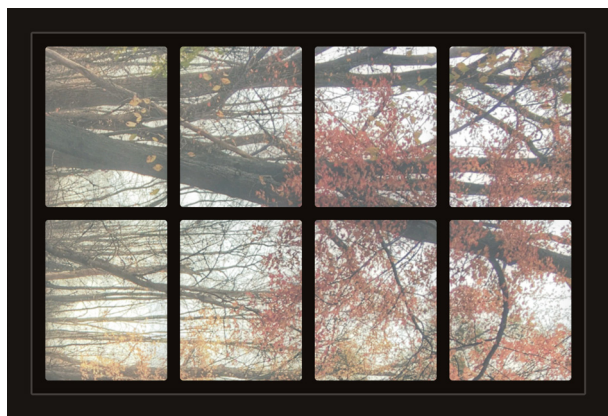

# Dollhouse Windows - Set 3 (Dark) - 1:6 Scale

16cm (6")

Visit [sunidoll.com](http://sunidoll.com) for more patterns and tutorials.

SUNI

## Dollhouse Windows - Set 3 (Dark) - 1:12 Scale

8cm (3")

5cm (2")

Visit [sunidoll.com](http://sunidoll.com) for more patterns and tutorials.

SUNI