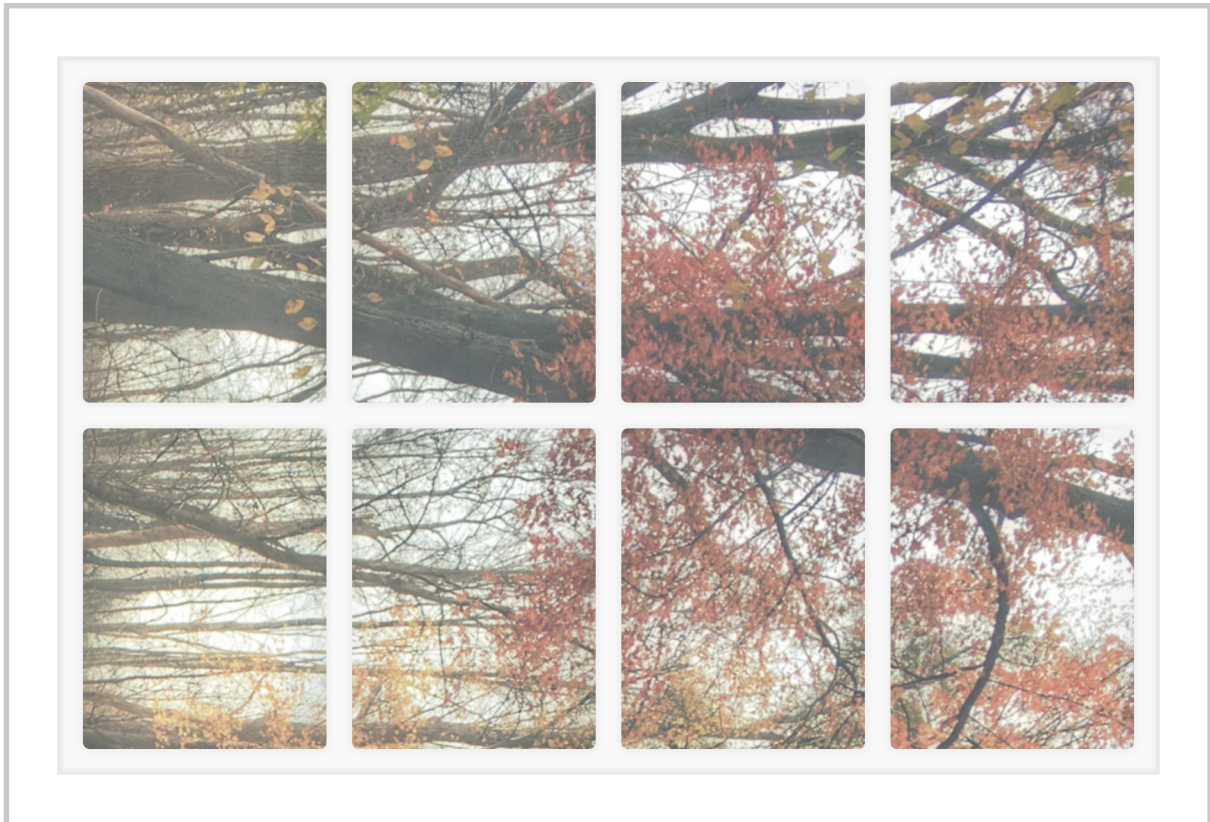

# Dollhouse Windows - Set 3 (White) - 1:6 Scale

16cm (6")

10cm (4")

Visit [sunidoll.com](http://sunidoll.com) for more patterns and tutorials.

SUNI

# Dollhouse Windows - Set 3 (White) - 1:12 Scale

8cm (3")

5cm (2")

Visit [sunidoll.com](http://sunidoll.com) for more patterns and tutorials.