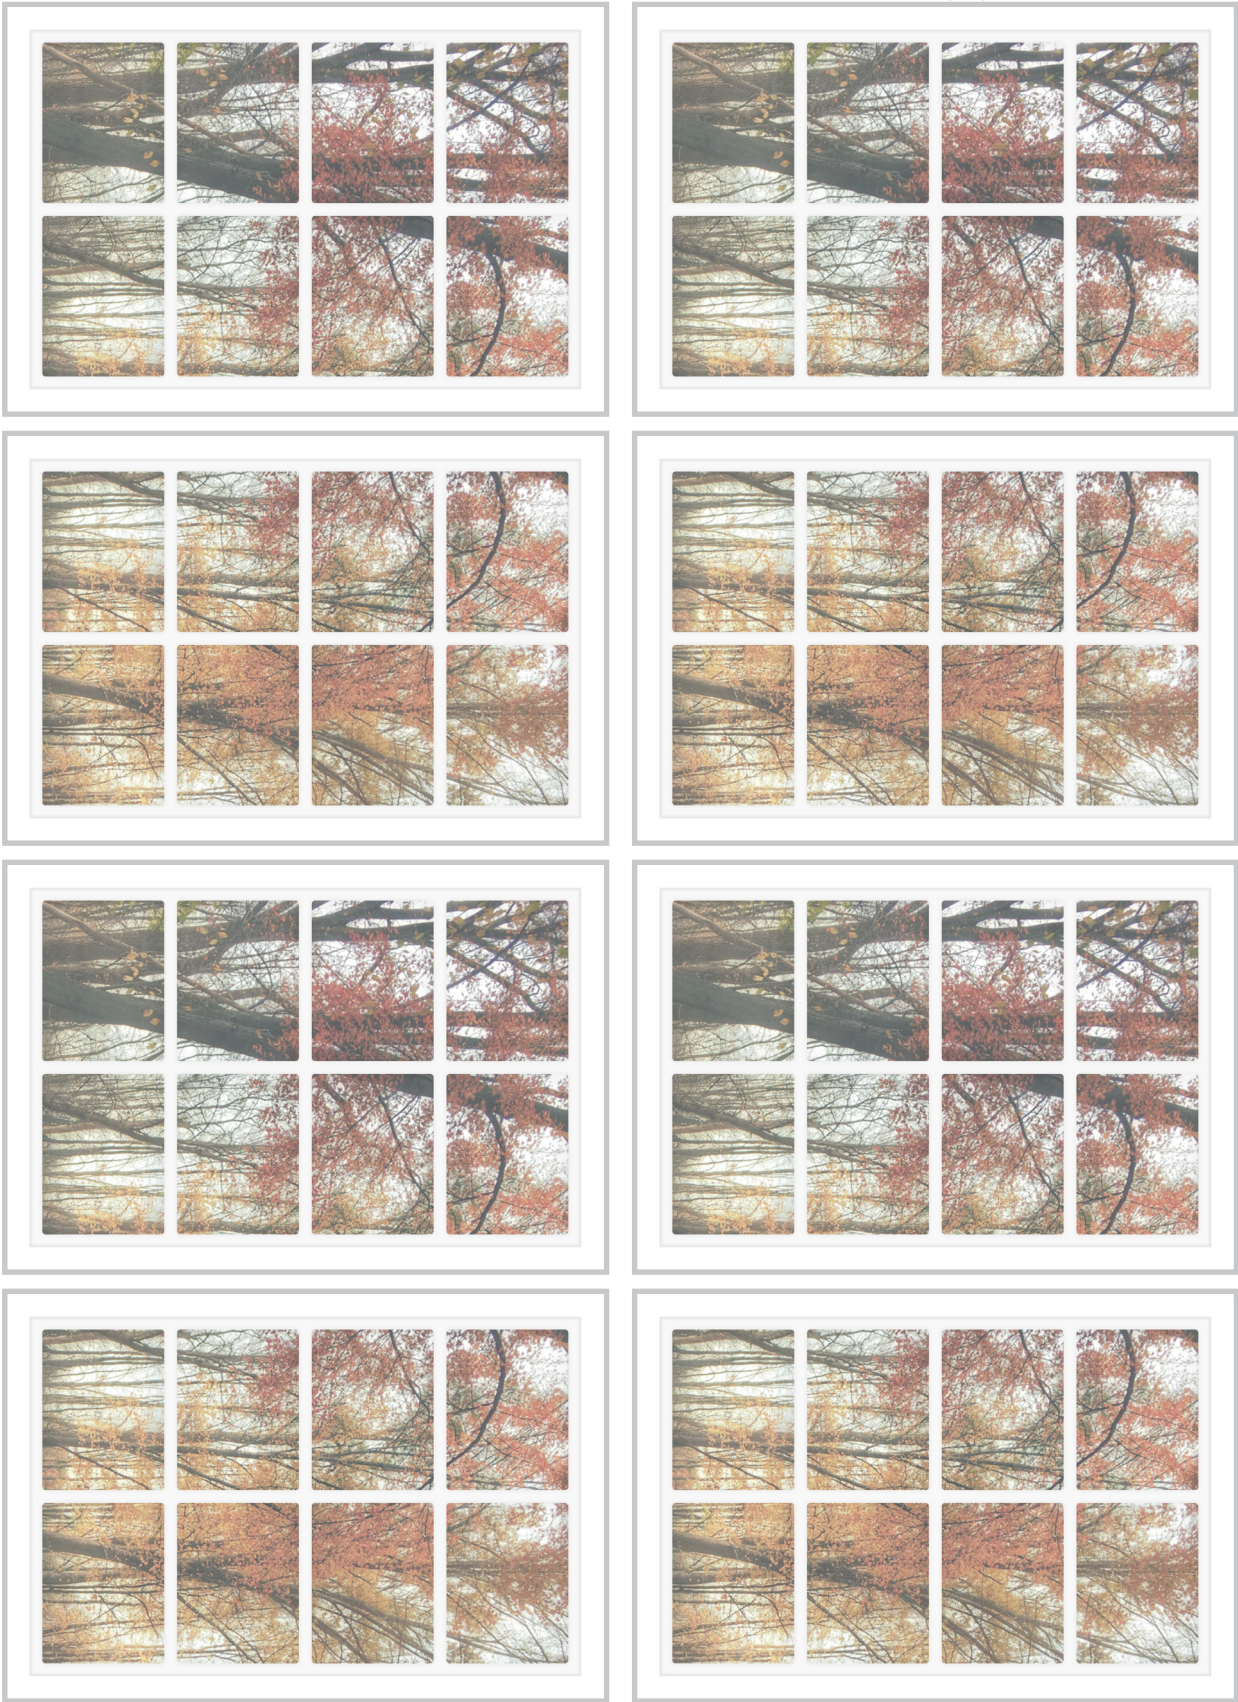

# Dollhouse Windows - Set 3 (White) - 1:6 Scale

16cm (6")

10cm (4")

Visit [sunidoll.com](http://sunidoll.com) for more patterns and tutorials.

SUNI

# Dollhouse Windows - Set 3 (White) - 1:12 Scale

8cm (3")

5cm (2")

Visit [sunidoll.com](http://sunidoll.com) for more patterns and tutorials.