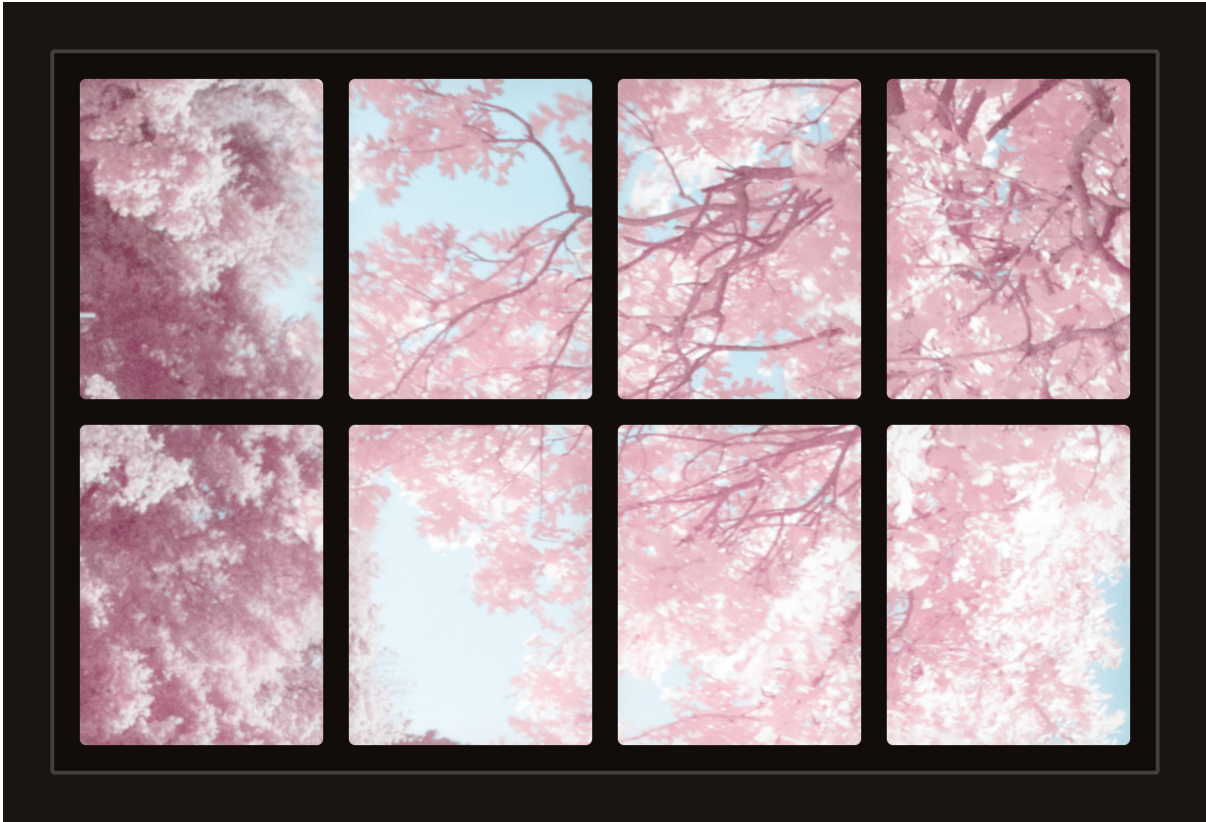

Dollhouse Windows - Set 4 (Dark) - 1:6 Scale

16cm (6")

10cm (4")

Visit sunidoll.com for more patterns and tutorials.

Dollhouse Windows - Set 4 (Dark) - 1:12 Scale

8cm (3")

5cm (2")

Visit sunidoll.com for more patterns and tutorials.