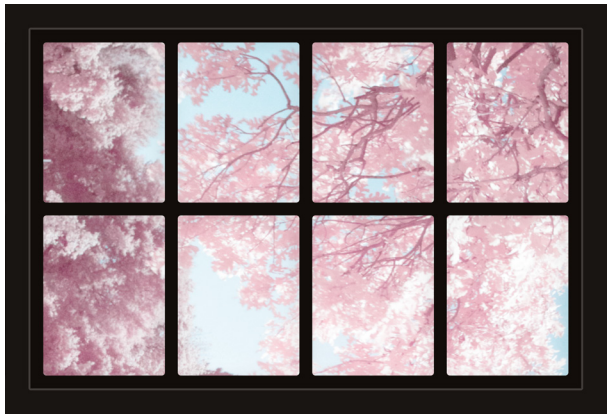

Dollhouse Windows - Set 4 (Dark) - 1:6 Scale

16cm (6")

10cm (4")

Visit sunidoll.com for more patterns and tutorials.

Dollhouse Windows - Set 4 (Dark) - 1:12 Scale

8cm (3")

5cm (2")

Visit sunidoll.com for more patterns and tutorials.