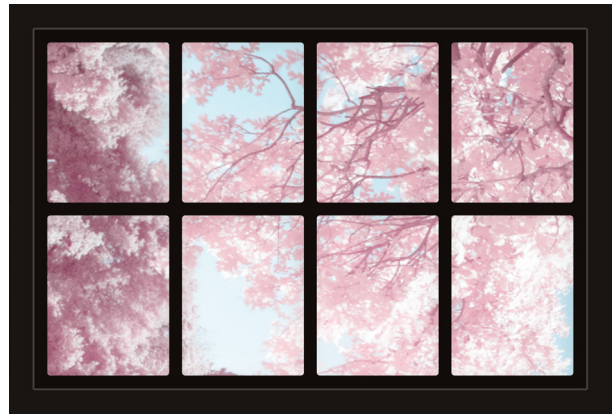

Dollhouse Windows - Set 4 (Dark) - 1:6 Scale

16cm (6")

10cm (4")

Visit sunidoll.com for more patterns and tutorials.

Dollhouse Windows - Set 4 (Dark) - 1:12 Scale

8cm (3")

5cm (2")

Visit sunidoll.com for more patterns and tutorials.