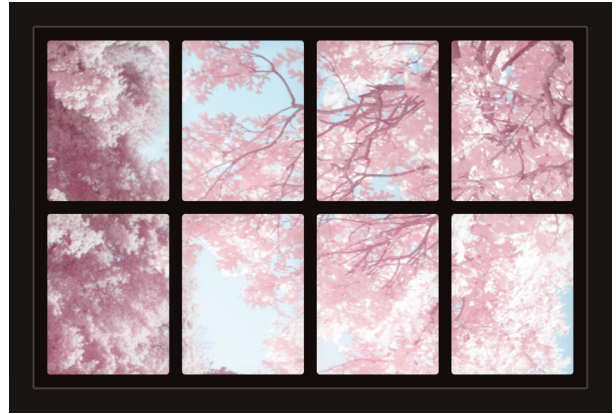

Dollhouse Windows - Set 4 (Dark) - 1:6 Scale

16cm (6")

10cm (4")

Visit sunidoll.com for more patterns and tutorials.

Dollhouse Windows - Set 4 (Dark) - 1:12 Scale

8cm (3")

5cm (2")

Visit sunidoll.com for more patterns and tutorials.