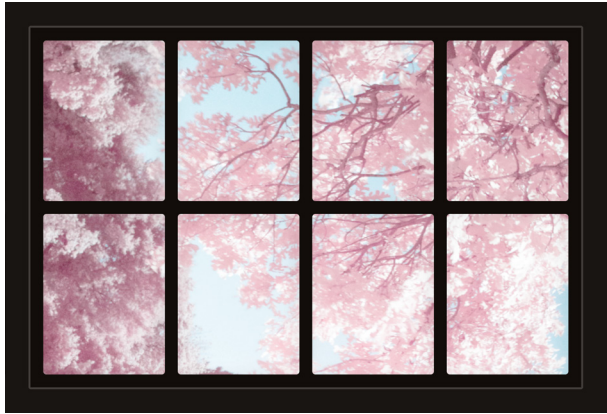

Dollhouse Windows - Set 4 (Dark) - 1:6 Scale

16cm (6")

10cm (4")

Visit sunidoll.com for more patterns and tutorials.

Dollhouse Windows - Set 4 (Dark) - 1:12 Scale

8cm (3")

5cm (2")

Visit sunidoll.com for more patterns and tutorials.