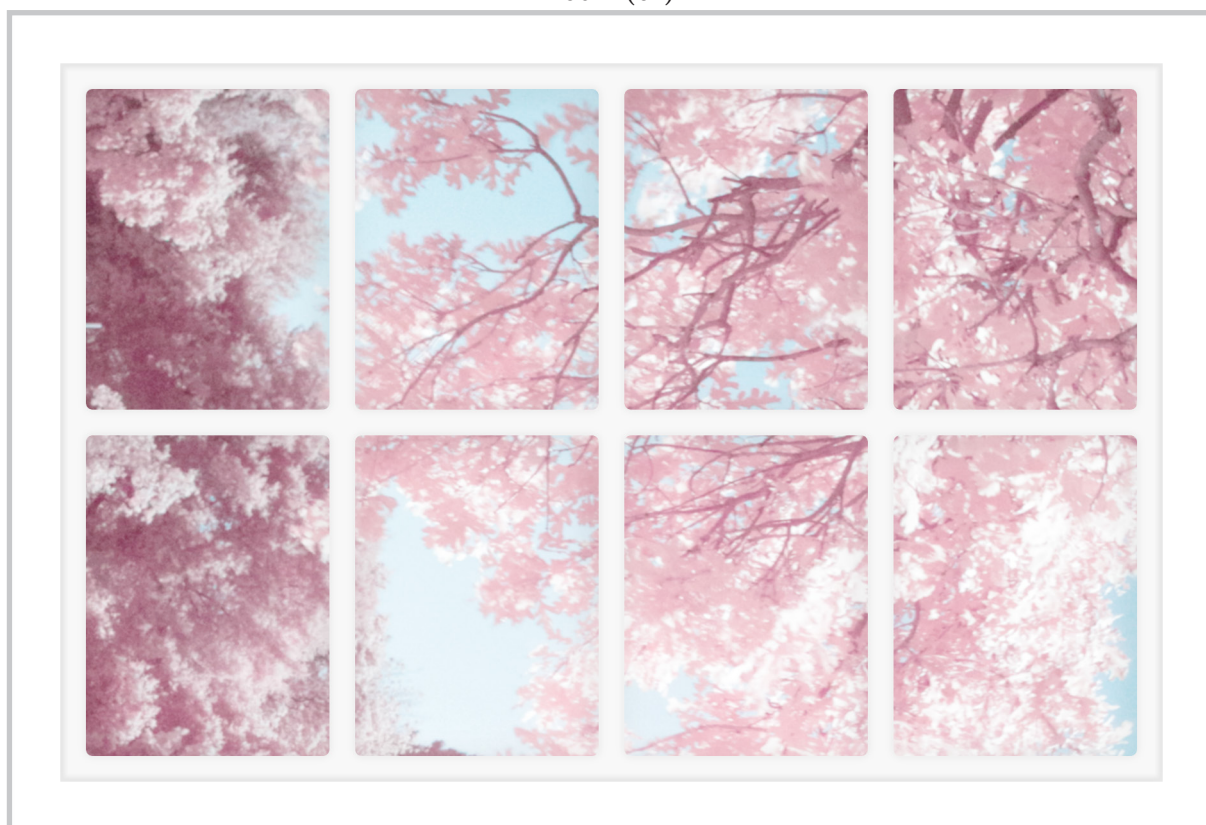

Dollhouse Windows - Set 4 (White) - 1:6 Scale

16cm (6")

10cm (4")

Visit sunidoll.com for more patterns and tutorials.

SUNI

Dollhouse Windows - Set 4 (White) - 1:12 Scale

8cm (3")

5cm (2")