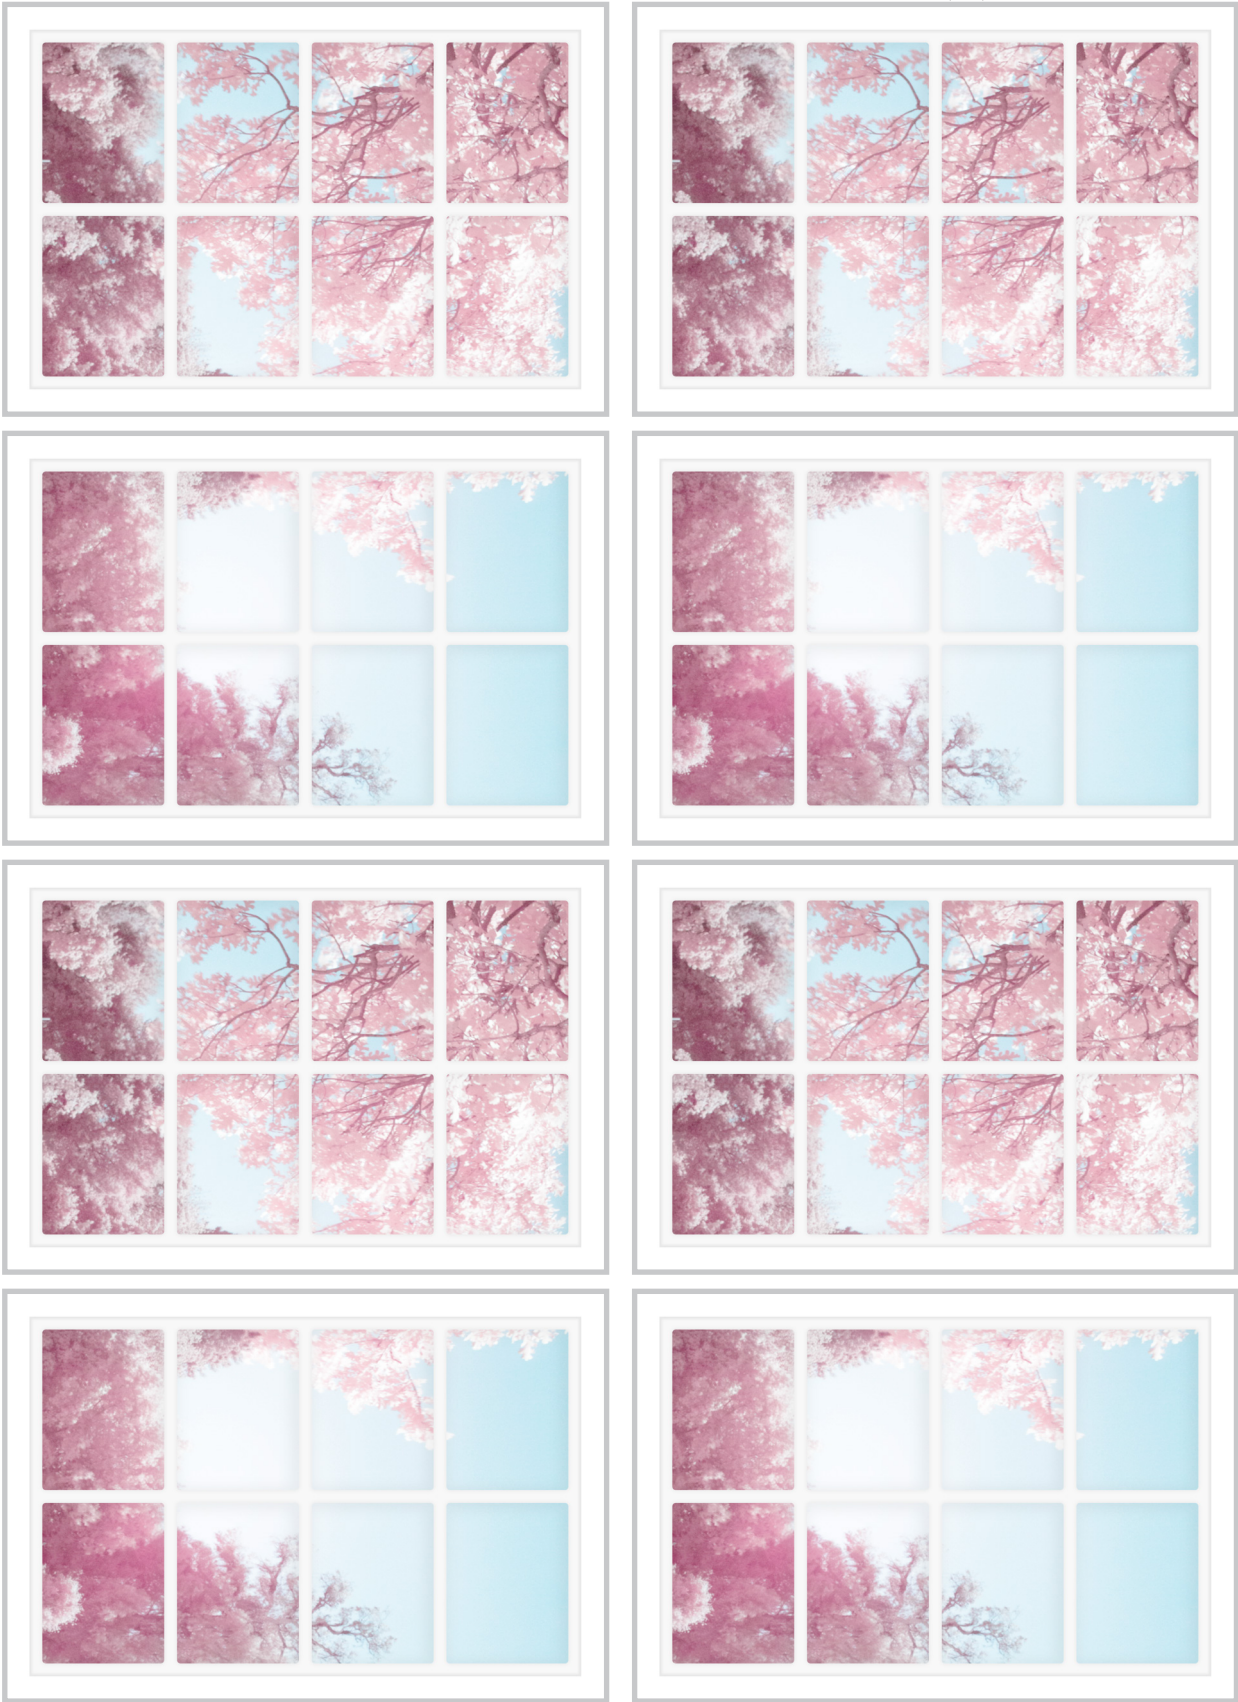

Dollhouse Windows - Set 4 (White) - 1:6 Scale

16cm (6")

10cm (4")

Visit sunidoll.com for more patterns and tutorials.

SUNI

Dollhouse Windows - Set 4 (White) - 1:12 Scale

8cm (3")

5cm (2")