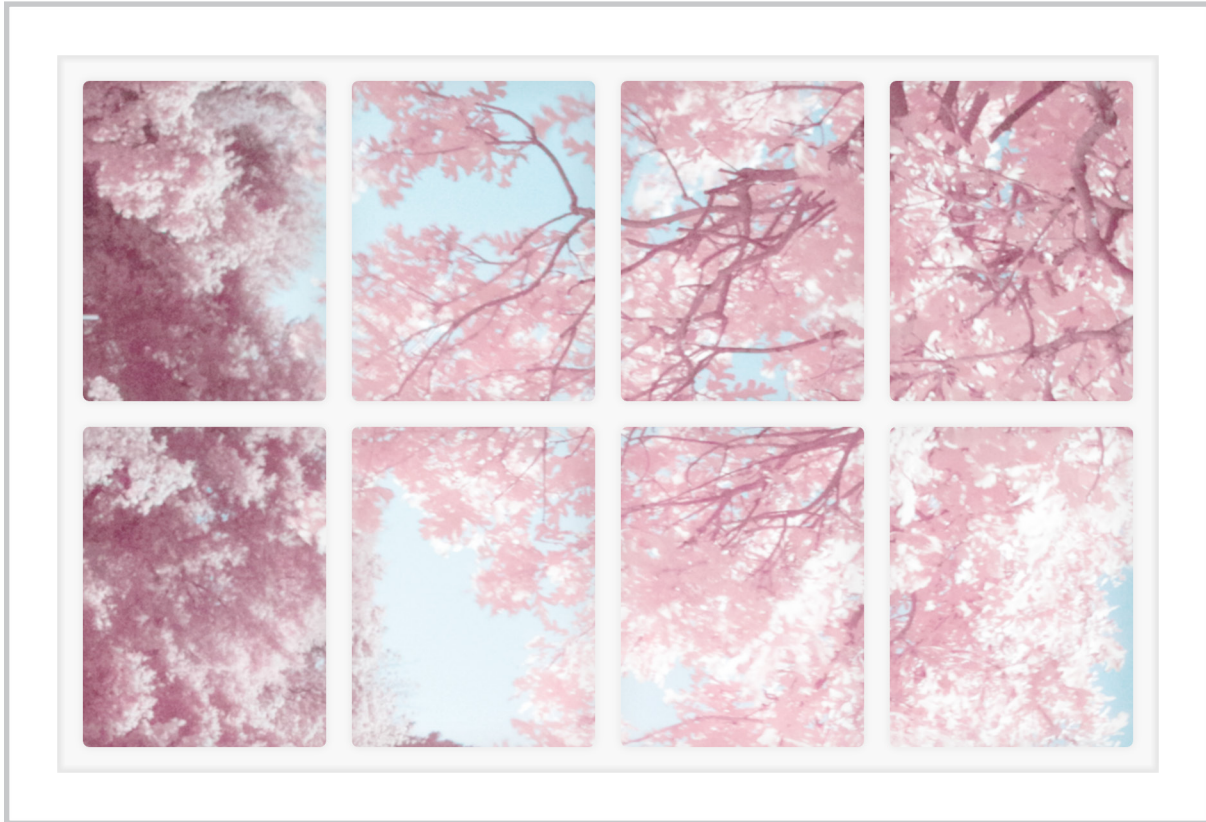

Dollhouse Windows - Set 4 (White) - 1:6 Scale

16cm (6")

10cm (4")

Visit sunidoll.com for more patterns and tutorials.

SUNI

Dollhouse Windows - Set 4 (White) - 1:12 Scale

8cm (3")

5cm (2")