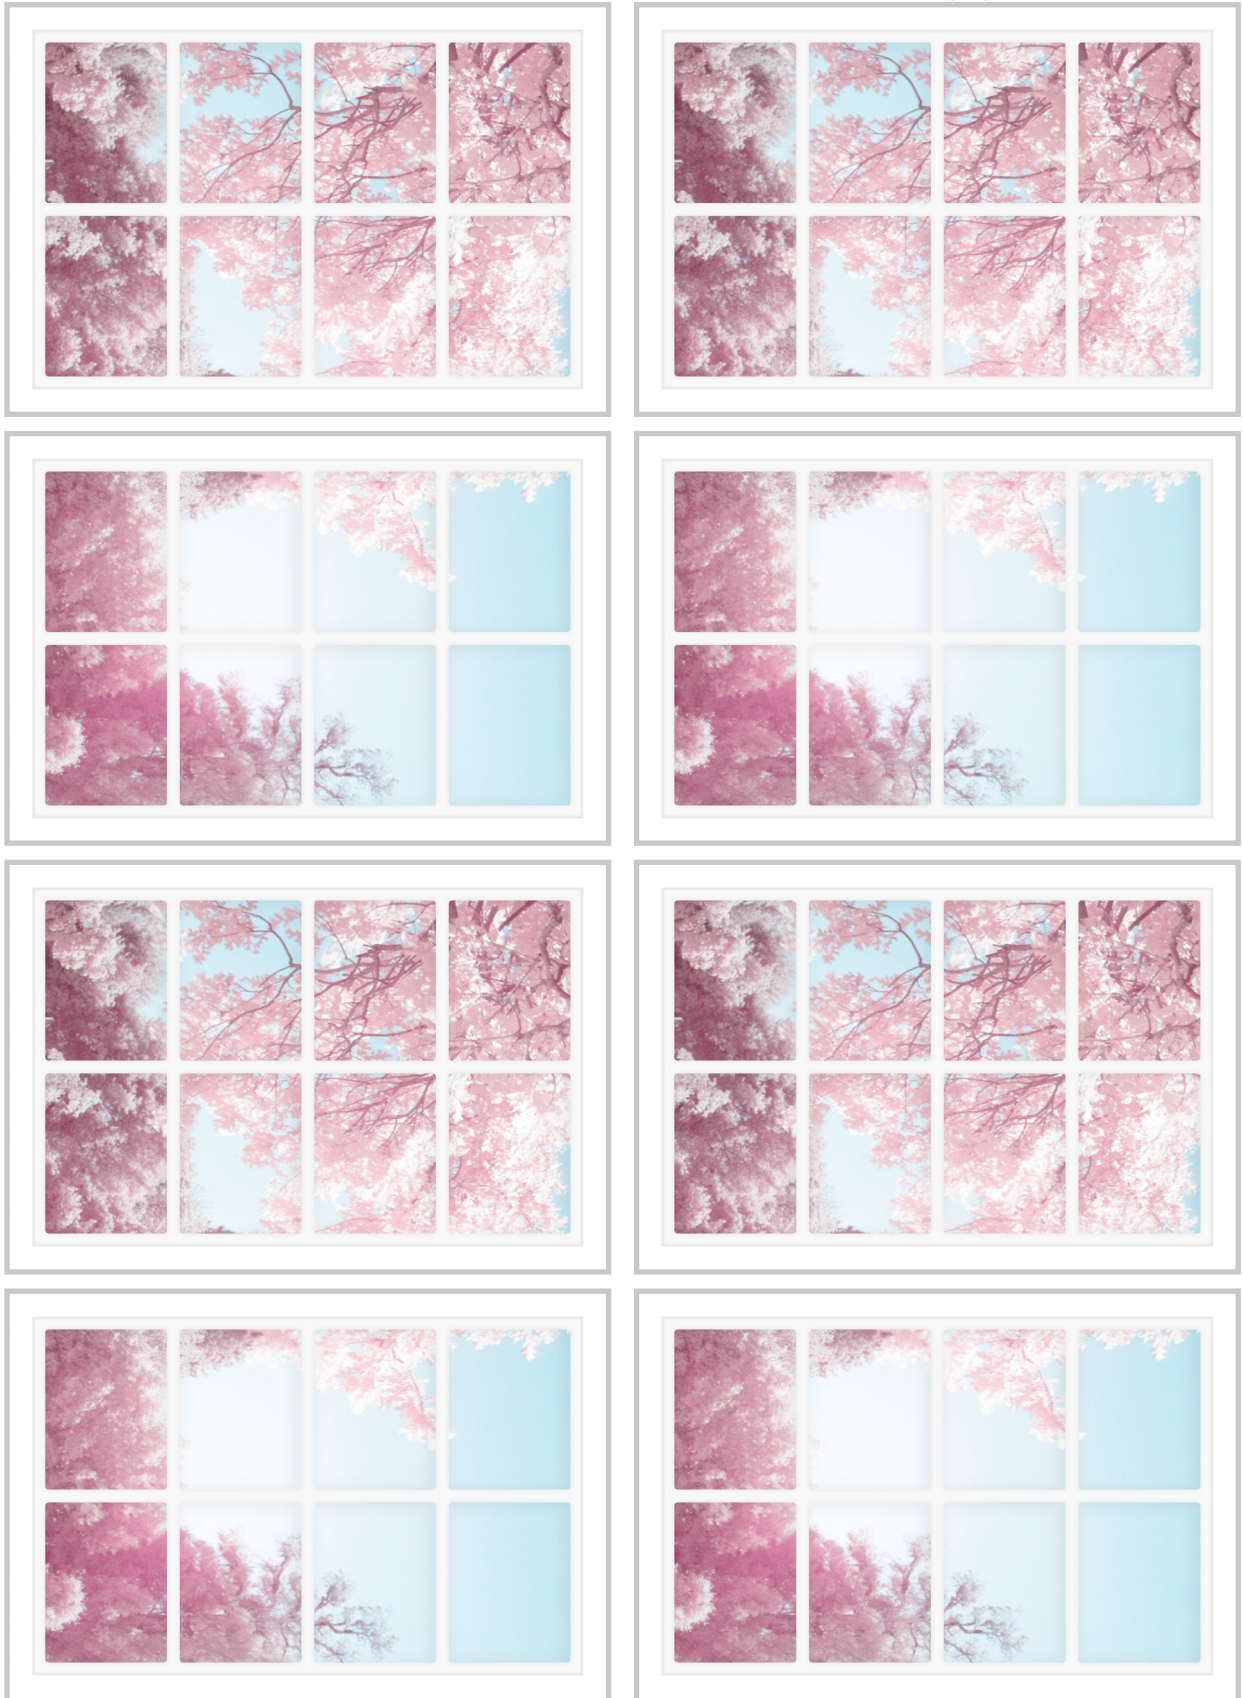

Dollhouse Windows - Set 4 (White) - 1:6 Scale

16cm (6")

10cm (4")

Visit sunidoll.com for more patterns and tutorials.

SUNI

Dollhouse Windows - Set 4 (White) - 1:12 Scale

8cm (3")

5cm (2")