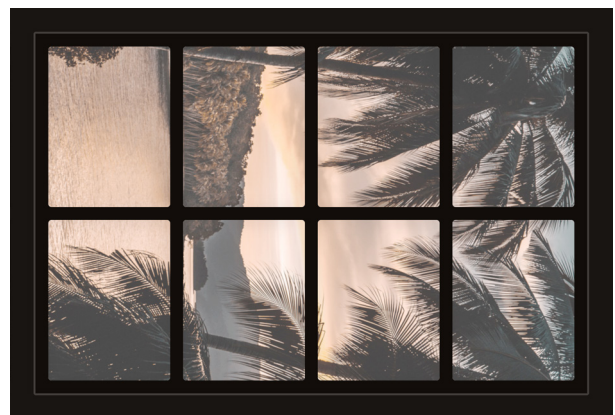

Dollhouse Windows - Set 5 (Dark) - 1:6 Scale

16cm (6")

10cm (4")

Visit sunidoll.com for more patterns and tutorials.

SUNI

Dollhouse Windows - Set 5 (Dark) - 1:12 Scale

8cm (3")

5cm (2")