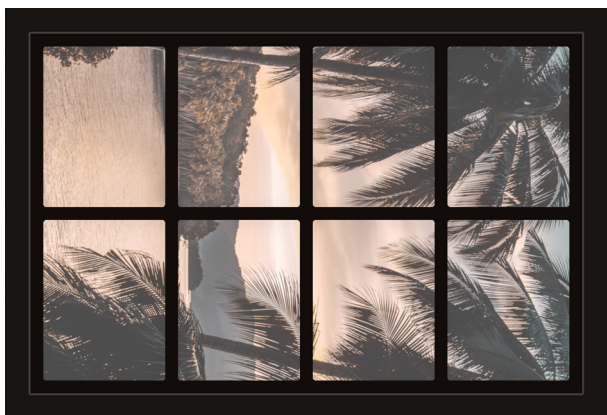

Dollhouse Windows - Set 5 (Dark) - 1:6 Scale

16cm (6")

10cm (4")

Visit sunidoll.com for more patterns and tutorials.

SUNI

Dollhouse Windows - Set 5 (Dark) - 1:12 Scale

8cm (3")

5cm (2")