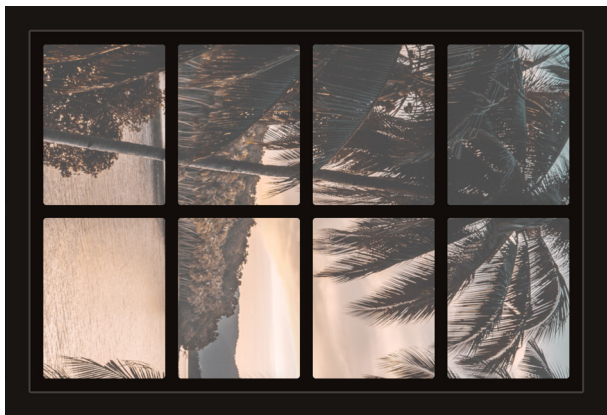

Dollhouse Windows - Set 5 (Dark) - 1:6 Scale

16cm (6")

10cm (4")

Visit sunidoll.com for more patterns and tutorials.

SUNI

Dollhouse Windows - Set 5 (Dark) - 1:12 Scale

8cm (3")

5cm (2")