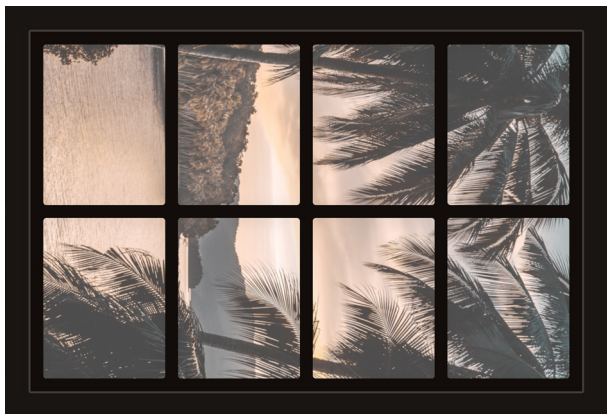

Dollhouse Windows - Set 5 (Dark) - 1:6 Scale

16cm (6")

10cm (4")

Visit sunidoll.com for more patterns and tutorials.

SUNI

Dollhouse Windows - Set 5 (Dark) - 1:12 Scale

8cm (3")

5cm (2")