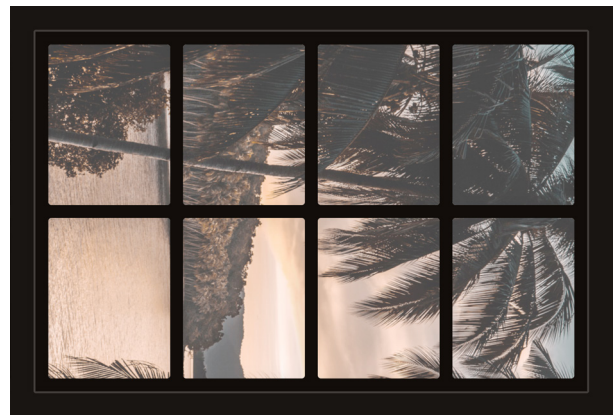

Dollhouse Windows - Set 5 (Dark) - 1:6 Scale

16cm (6")

10cm (4")

Visit sunidoll.com for more patterns and tutorials.

SUNI

Dollhouse Windows - Set 5 (Dark) - 1:12 Scale

8cm (3")

5cm (2")