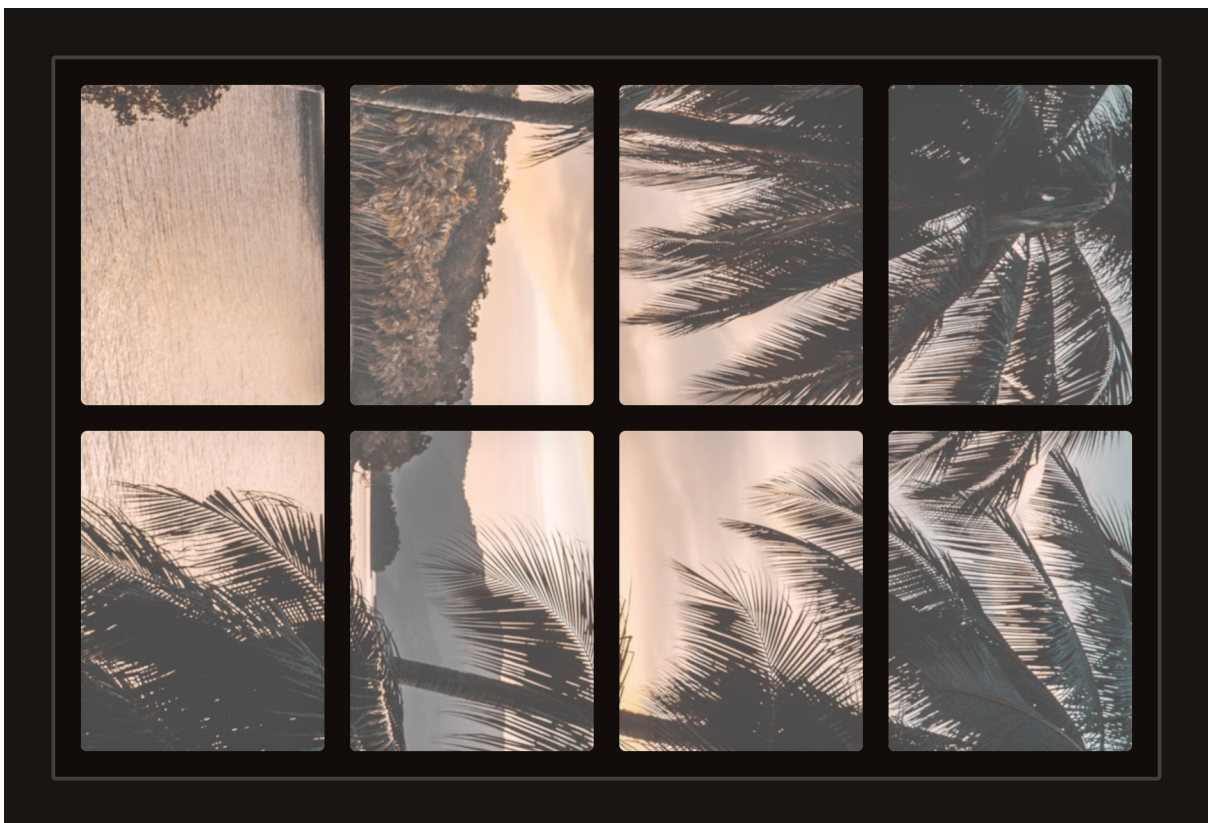

Dollhouse Windows - Set 5 (Dark) - 1:6 Scale

16cm (6")

10cm (4")

Visit sunidoll.com for more patterns and tutorials.

SUNI

Dollhouse Windows - Set 5 (Dark) - 1:12 Scale

8cm (3")

5cm (2")