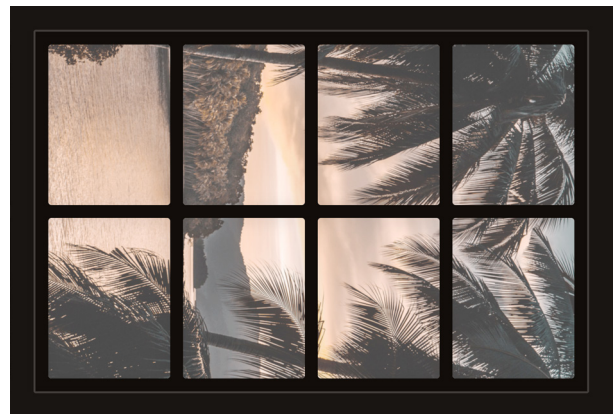

Dollhouse Windows - Set 5 (Dark) - 1:6 Scale

16cm (6")

10cm (4")

Visit sunidoll.com for more patterns and tutorials.

SUNI

Dollhouse Windows - Set 5 (Dark) - 1:12 Scale

8cm (3")

5cm (2")