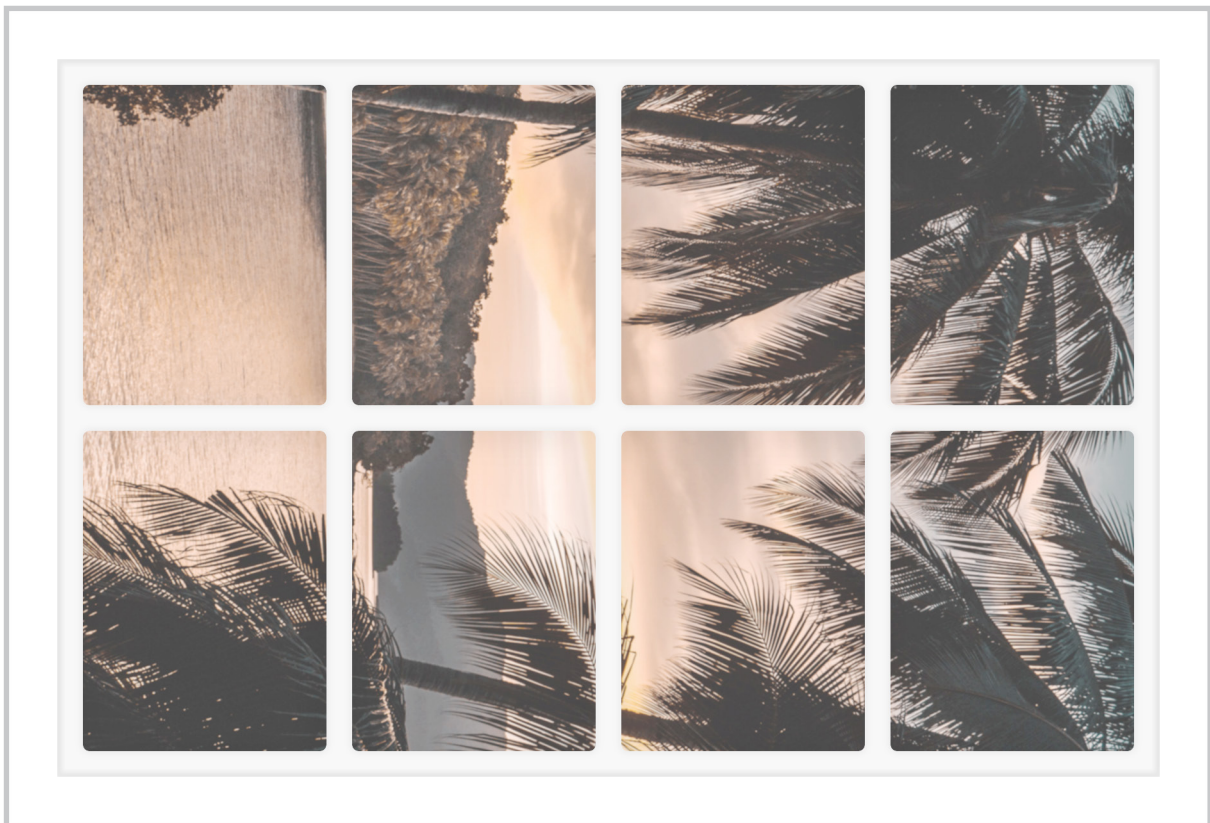

Dollhouse Windows - Set 5 (White) - 1:6 Scale

16cm (6")

10cm (4")

Visit sunidoll.com for more patterns and tutorials.

SUNI

Dollhouse Windows - Set 5 (White) - 1:12 Scale

8cm (3")

5cm (2")