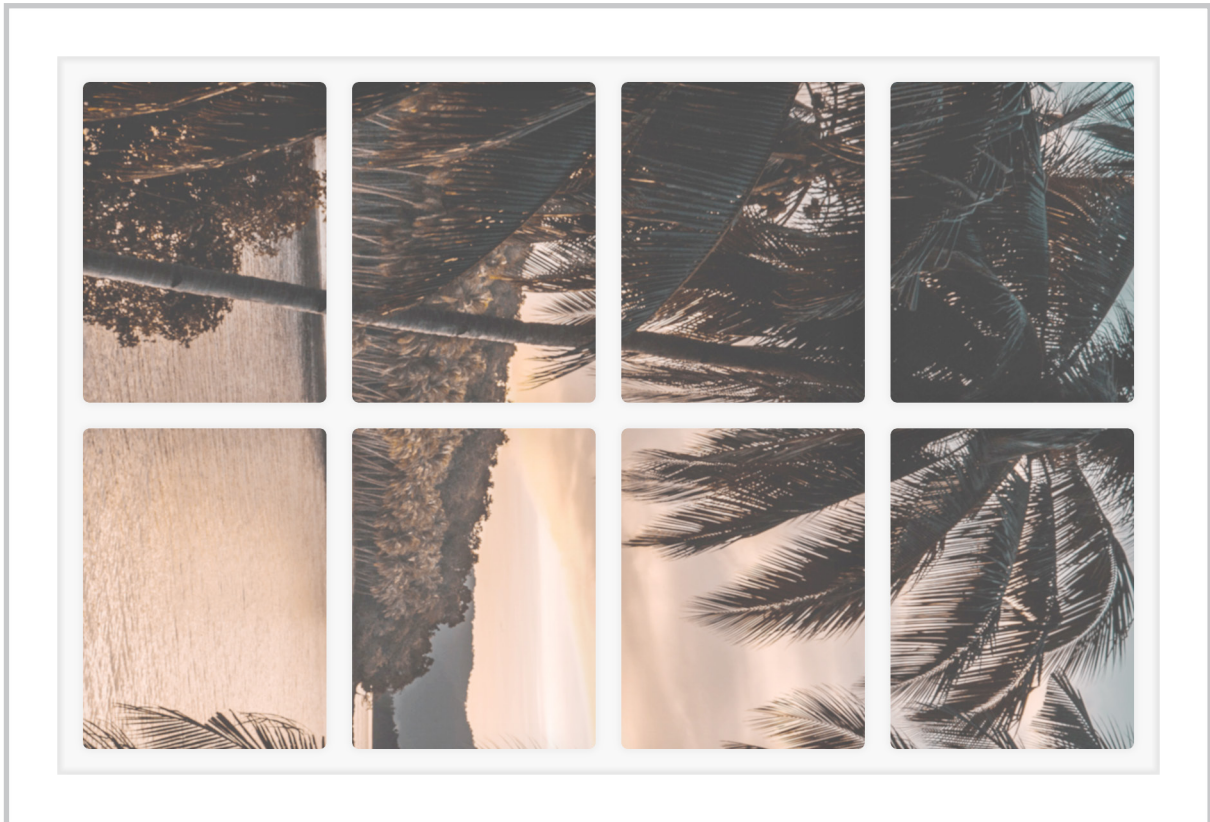

Dollhouse Windows - Set 5 (White) - 1:6 Scale

16cm (6")

10cm (4")

Visit sunidoll.com for more patterns and tutorials.

SUNI

Dollhouse Windows - Set 5 (White) - 1:12 Scale

8cm (3")

5cm (2")