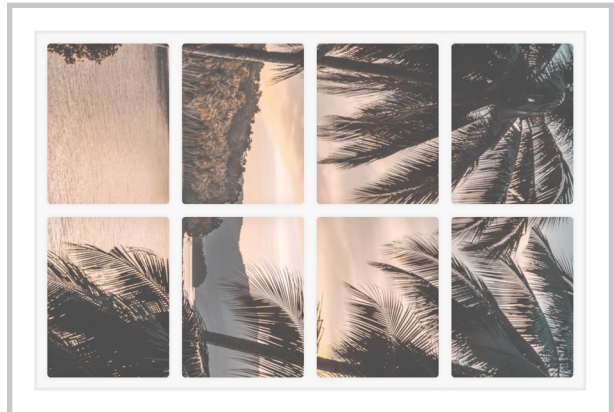

Dollhouse Windows - Set 5 (White) - 1:6 Scale

16cm (6")

10cm (4")

Visit sunidoll.com for more patterns and tutorials.

SUNI

Dollhouse Windows - Set 5 (White) - 1:12 Scale

8cm (3")

5cm (2")