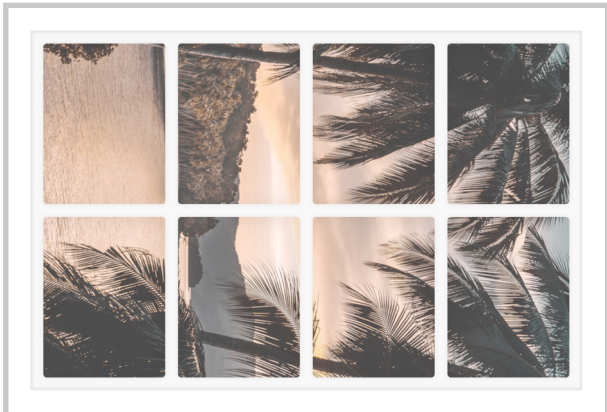

Dollhouse Windows - Set 5 (White) - 1:6 Scale

16cm (6")

10cm (4")

Visit sunidoll.com for more patterns and tutorials.

SUNI

Dollhouse Windows - Set 5 (White) - 1:12 Scale

8cm (3")

5cm (2")