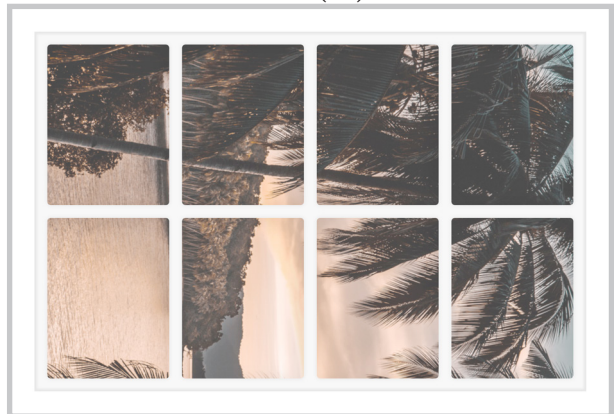

Dollhouse Windows - Set 5 (White) - 1:6 Scale

16cm (6")

10cm (4")

Visit sunidoll.com for more patterns and tutorials.

SUNI

Dollhouse Windows - Set 5 (White) - 1:12 Scale

8cm (3")

5cm (2")