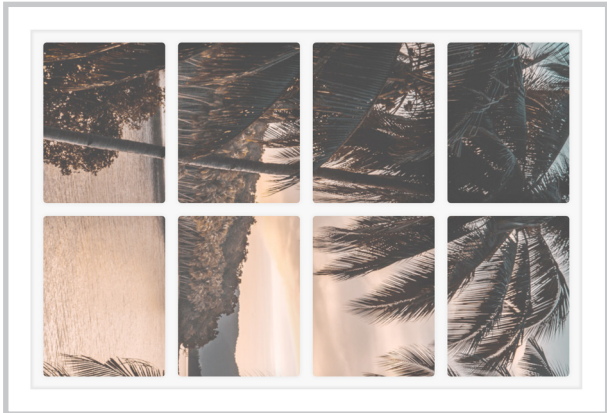

Dollhouse Windows - Set 5 (White) - 1:6 Scale

16cm (6")

10cm (4")

Visit sunidoll.com for more patterns and tutorials.

SUNI

Dollhouse Windows - Set 5 (White) - 1:12 Scale

8cm (3")

5cm (2")