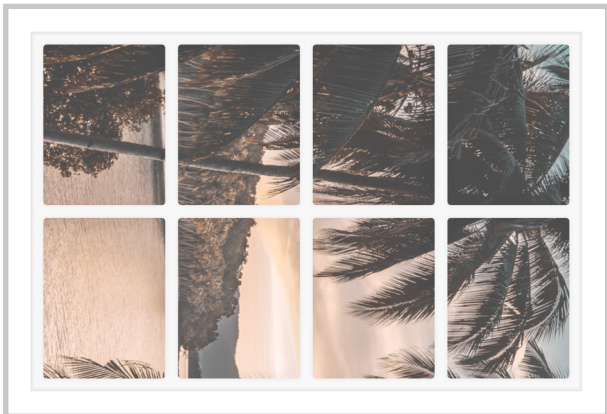

Dollhouse Windows - Set 5 (White) - 1:6 Scale

16cm (6")

10cm (4")

Visit sunidoll.com for more patterns and tutorials.

SUNI

Dollhouse Windows - Set 5 (White) - 1:12 Scale

8cm (3")

5cm (2")