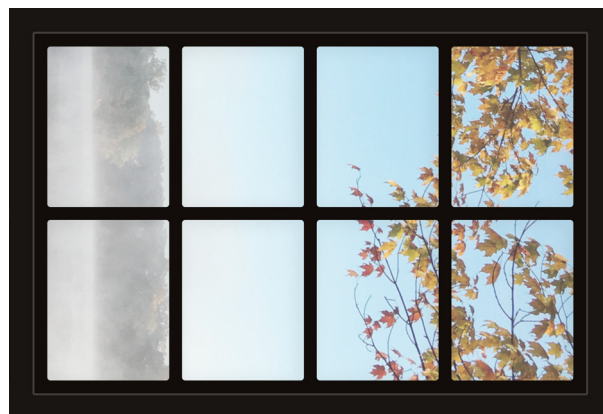

Dollhouse Windows - Set 6 (Dark) - 1:6 Scale

16cm (6")

Visit sunidoll.com for more patterns and tutorials.

SUNI

Dollhouse Windows - Set 6 (Dark) - 1:12 Scale

8cm (3")

5cm (2")

Visit sunidoll.com for more patterns and tutorials.