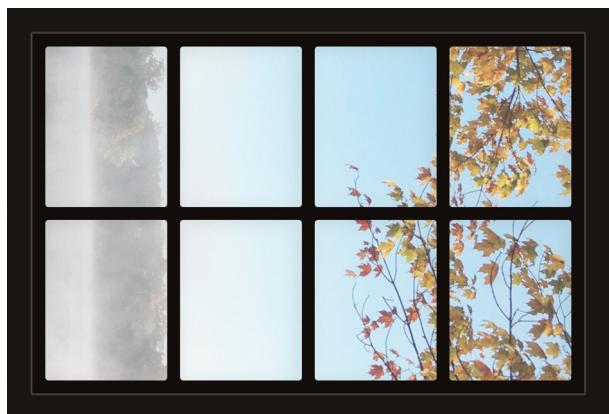

Dollhouse Windows - Set 6 (Dark) - 1:6 Scale

16cm (6")

Visit sunidoll.com for more patterns and tutorials.

SUNI

Dollhouse Windows - Set 6 (Dark) - 1:12 Scale

8cm (3")

5cm (2")

Visit sunidoll.com for more patterns and tutorials.