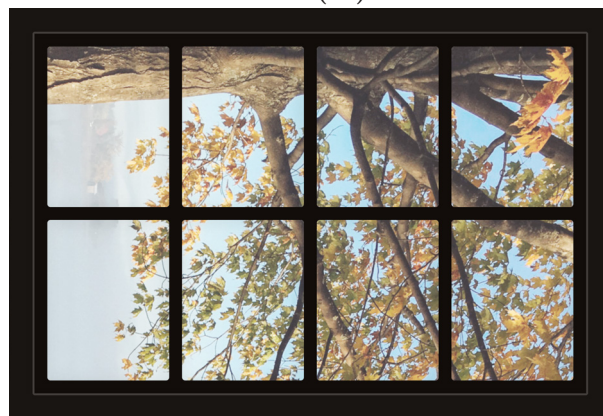

Dollhouse Windows - Set 6 (Dark) - 1:6 Scale

16cm (6")

Visit sunidoll.com for more patterns and tutorials.

SUNI

Dollhouse Windows - Set 6 (Dark) - 1:12 Scale

8cm (3")

5cm (2")

Visit sunidoll.com for more patterns and tutorials.