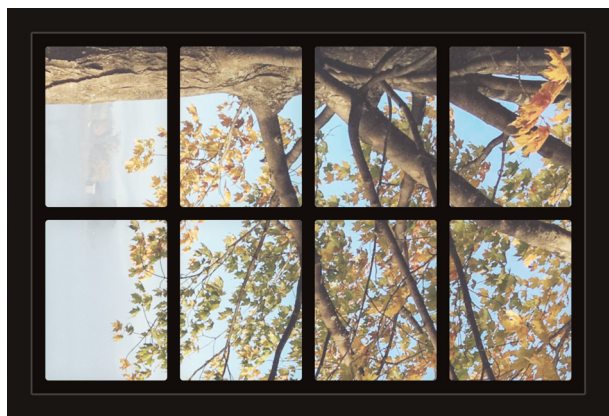

Dollhouse Windows - Set 6 (Dark) - 1:6 Scale

16cm (6")

Visit sunidoll.com for more patterns and tutorials.

SUNI

Dollhouse Windows - Set 6 (Dark) - 1:12 Scale

8cm (3")

5cm (2")

Visit sunidoll.com for more patterns and tutorials.