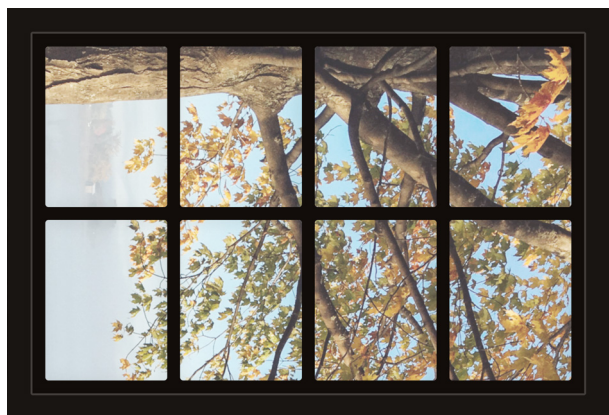

Dollhouse Windows - Set 6 (Dark) - 1:6 Scale

16cm (6")

Visit sunidoll.com for more patterns and tutorials.

SUNI

Dollhouse Windows - Set 6 (Dark) - 1:12 Scale

8cm (3")

5cm (2")

Visit sunidoll.com for more patterns and tutorials.