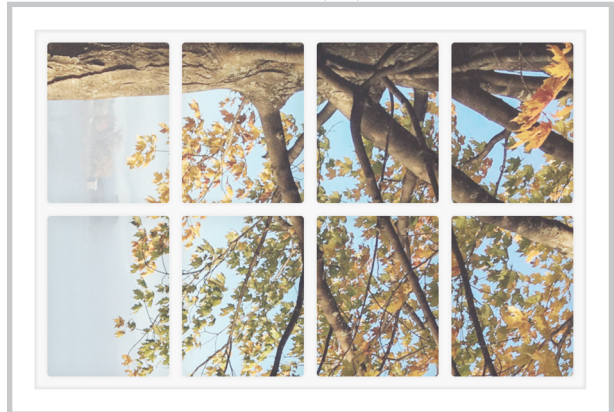

Dollhouse Windows - Set 6 (White) - 1:6 Scale

16cm (6")

Visit sunidoll.com for more patterns and tutorials.

SUNI

Dollhouse Windows - Set 6 (White) - 1:12 Scale

8cm (3")

5cm (2")

Visit sunidoll.com for more patterns and tutorials.