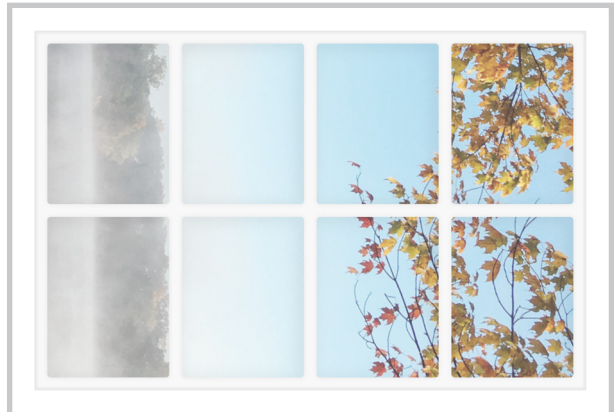

Dollhouse Windows - Set 6 (White) - 1:6 Scale

16cm (6")

Visit sunidoll.com for more patterns and tutorials.

SUNI

Dollhouse Windows - Set 6 (White) - 1:12 Scale

8cm (3")

5cm (2")

Visit sunidoll.com for more patterns and tutorials.