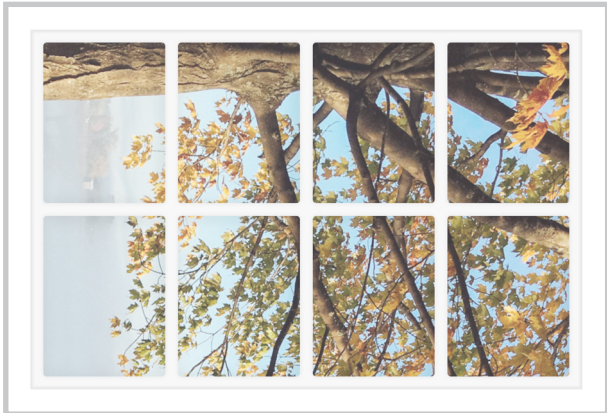

Dollhouse Windows - Set 6 (White) - 1:6 Scale

16cm (6")

Visit sunidoll.com for more patterns and tutorials.

SUNI

Dollhouse Windows - Set 6 (White) - 1:12 Scale

8cm (3")

5cm (2")

Visit sunidoll.com for more patterns and tutorials.