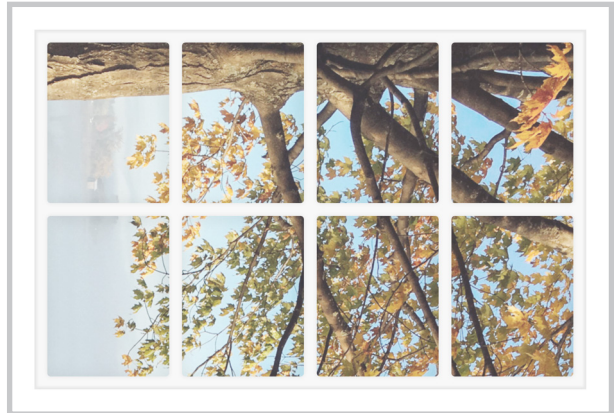

Dollhouse Windows - Set 6 (White) - 1:6 Scale

16cm (6")

Visit sunidoll.com for more patterns and tutorials.

SUNI

Dollhouse Windows - Set 6 (White) - 1:12 Scale

8cm (3")

5cm (2")

Visit sunidoll.com for more patterns and tutorials.