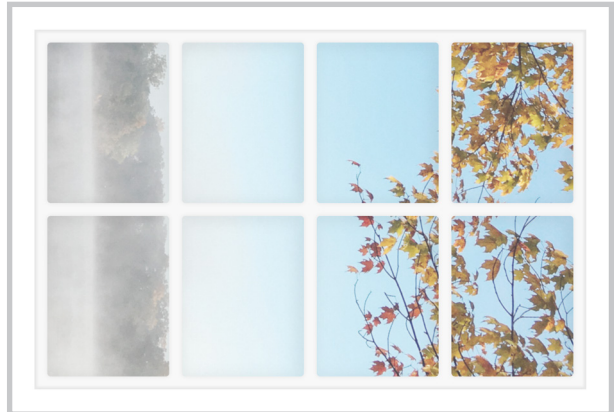

Dollhouse Windows - Set 6 (White) - 1:6 Scale

16cm (6")

Visit sunidoll.com for more patterns and tutorials.

SUNI

Dollhouse Windows - Set 6 (White) - 1:12 Scale

8cm (3")

5cm (2")

Visit sunidoll.com for more patterns and tutorials.