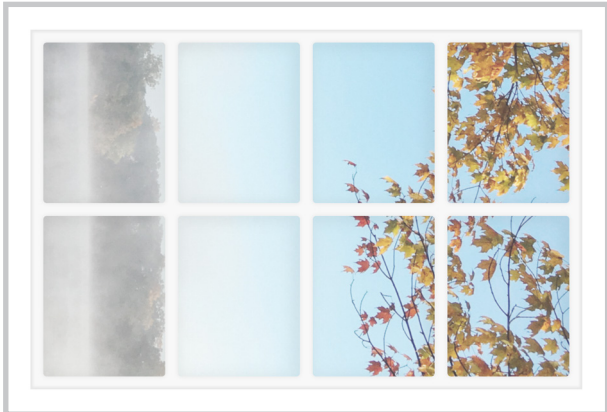

Dollhouse Windows - Set 6 (White) - 1:6 Scale

16cm (6")

Visit sunidoll.com for more patterns and tutorials.

SUNI

Dollhouse Windows - Set 6 (White) - 1:12 Scale

8cm (3")

5cm (2")

Visit sunidoll.com for more patterns and tutorials.