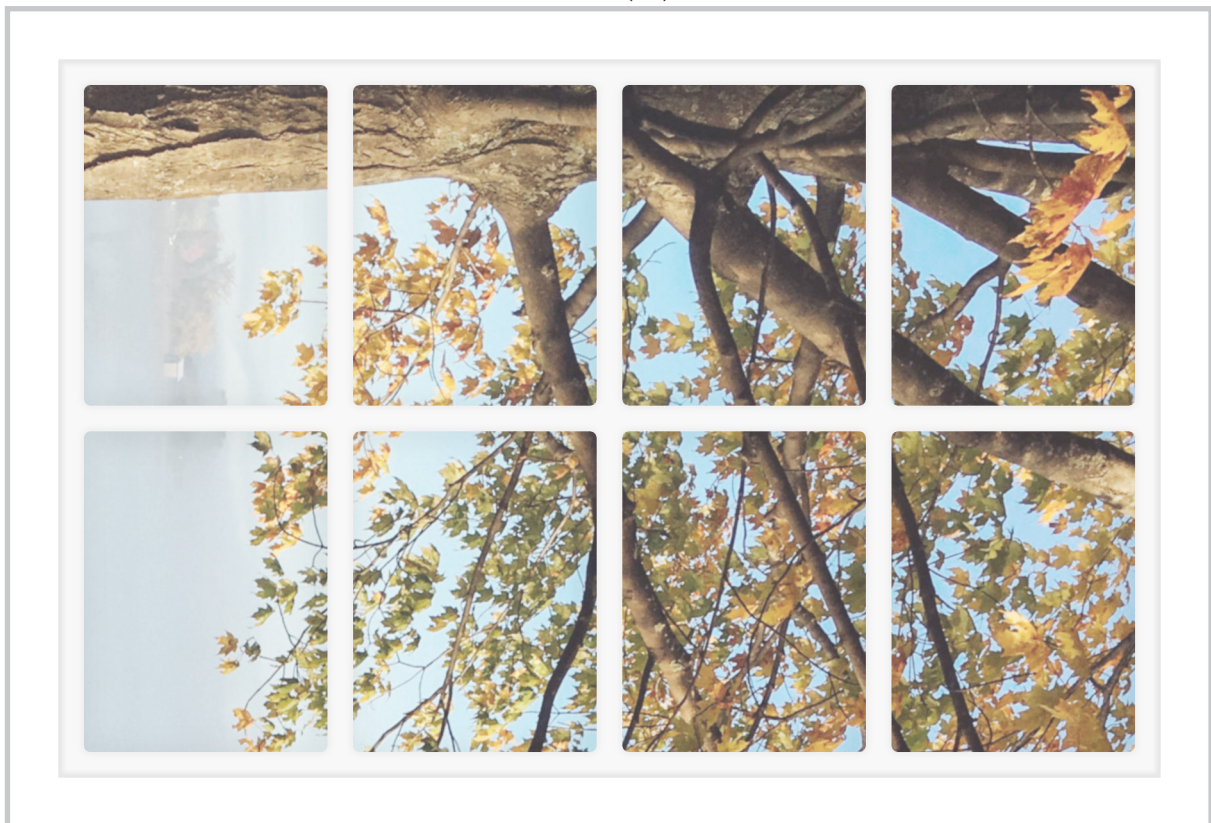

Dollhouse Windows - Set 6 (White) - 1:6 Scale

16cm (6")

Visit sunidoll.com for more patterns and tutorials.

SUNI

Dollhouse Windows - Set 6 (White) - 1:12 Scale

8cm (3")

5cm (2")

Visit sunidoll.com for more patterns and tutorials.