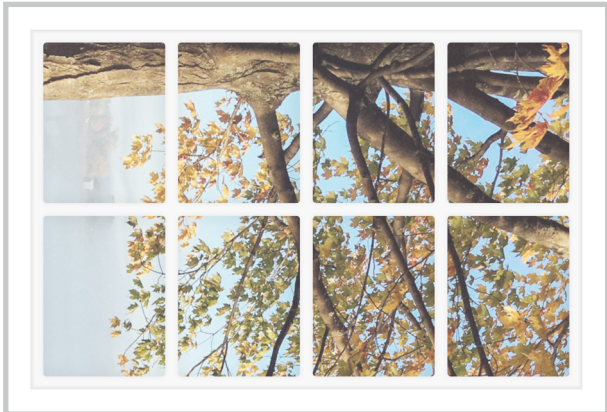

Dollhouse Windows - Set 6 (White) - 1:6 Scale

16cm (6")

Visit sunidoll.com for more patterns and tutorials.

SUNI

Dollhouse Windows - Set 6 (White) - 1:12 Scale

8cm (3")

5cm (2")

Visit sunidoll.com for more patterns and tutorials.