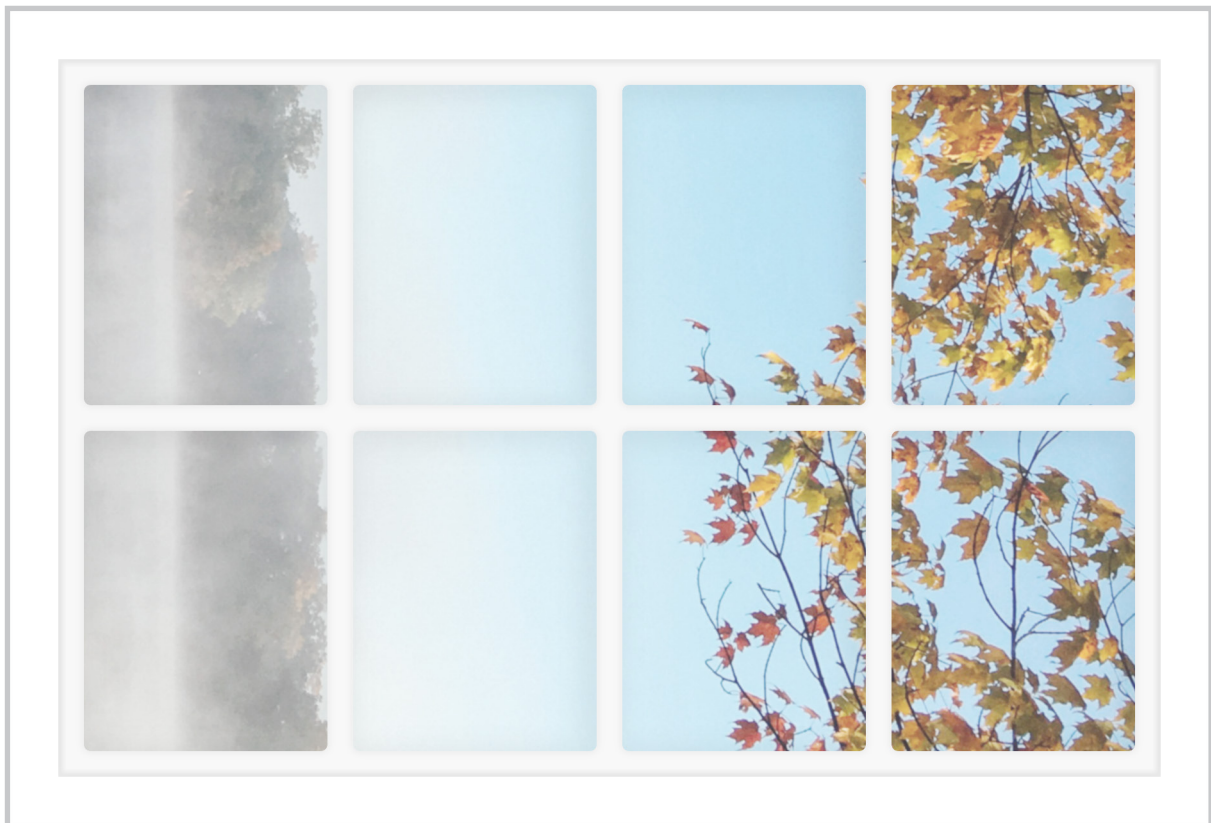

Dollhouse Windows - Set 6 (White) - 1:6 Scale

16cm (6")

Visit sunidoll.com for more patterns and tutorials.

SUNI

Dollhouse Windows - Set 6 (White) - 1:12 Scale

8cm (3")

5cm (2")

Visit sunidoll.com for more patterns and tutorials.