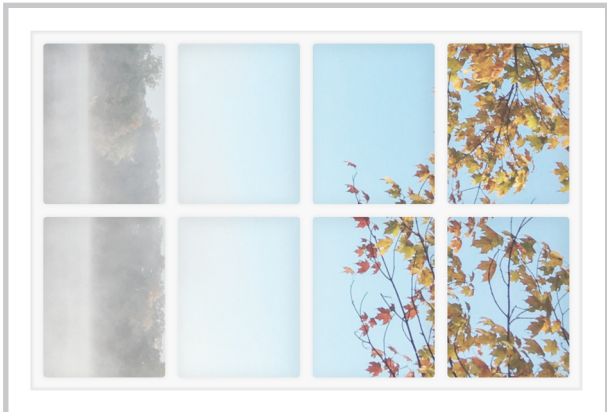

Dollhouse Windows - Set 6 (White) - 1:6 Scale

16cm (6")

Visit sunidoll.com for more patterns and tutorials.

SUNI

Dollhouse Windows - Set 6 (White) - 1:12 Scale

8cm (3")

5cm (2")

Visit sunidoll.com for more patterns and tutorials.