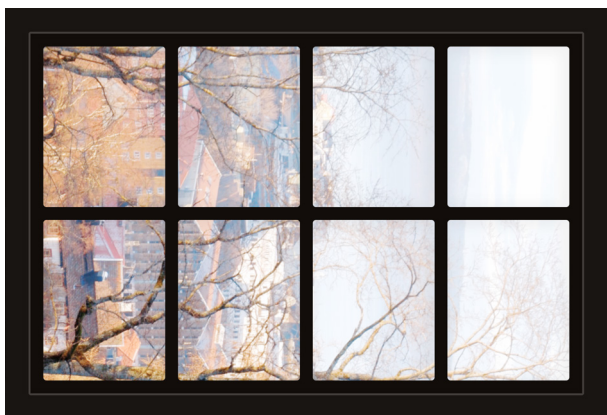

# Dollhouse Windows - Set 7 (Dark) - 1:6 Scale

16cm (6")

Visit [sunidoll.com](http://sunidoll.com) for more patterns and tutorials.

SUNI

# Dollhouse Windows - Set 7 (Dark) - 1:12 Scale

8cm (3")

5cm (2")

Visit [sunidoll.com](http://sunidoll.com) for more patterns and tutorials.

SUNI